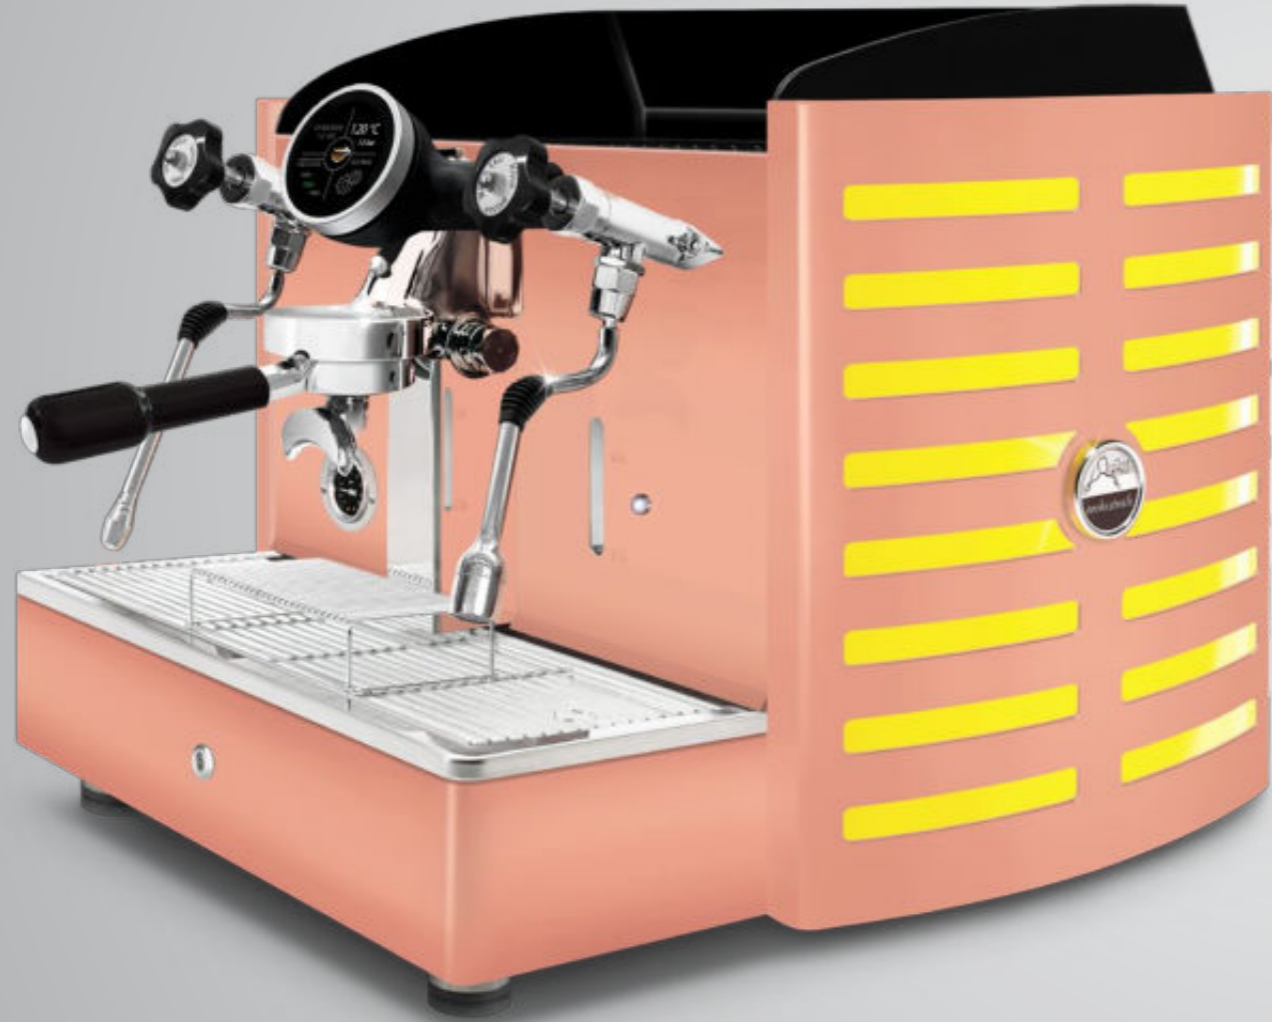

All copper
yellow methacrylate