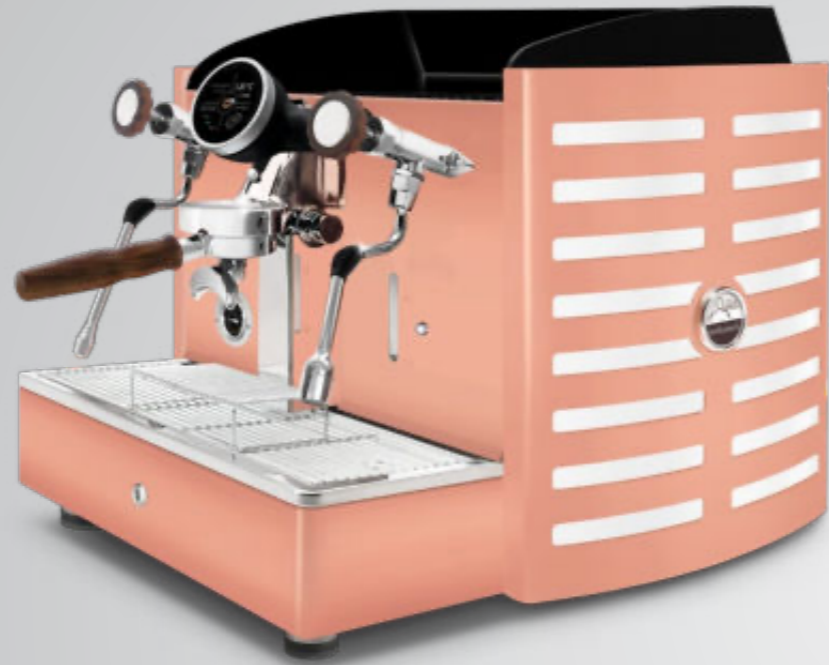

ALL COPPER

AUTOMATIC PID
1 gr Touch screen

Also available with all other aesthetic optional: painted steel sides and/or back white, black, rust brown, blue Tiffany, copper.

All finishings can have many different colour methacrylate: white, green, red, yellow, orange, blue, violet, silver mirror, gold mirror.