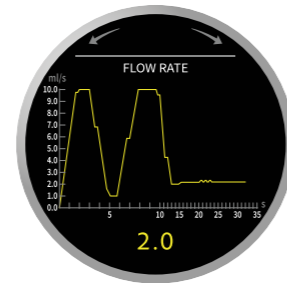

Phonica Evolution automatic 1 gr. PID Touch screen, evolution of the Phonica 1 gr. 2020, offers modern and complete control of extraction ideal for coffee shops, expert baristas, roasters or enthusiasts who demand high performance for high coffee consumption in a professional 1 group machine. Built with the same professional structure as the Etnica Evolution 2-3 groups, with **6,5 L insulated copper boiler and a 150 L/h Fluid-o-Tech rotary pump**, it integrates a high precision transducer, supported by an NTC probe for safety and backup. This system ensures wider and more accurate temperature control, reducing thermal fluctuations to about 0,2°C compared to 3,5°C in traditional systems. As a result, the Phonica Evolution achieves superior thermal stability and capacity, even under intensive use.

Integrated touch screen

A modern, intuitive interface that combines ergonomics and barista control for perfect repeatable extractions with advanced customization options with quick settings and full access to all operating parameters:

- Temperature (PID)
- 4 doses and 4 pre-infusions programming
- FLOW RATE + digit chrono
- Shot timer and counter
- Service and maintenance parameters
- General settings
- Energy Saving

Independent electronic control of each one of 3 legs of the heating element

flow rate

Backup functions

1 semiautomatic button for coffee, manual refilling, NTC probe support.

Easy maintenance through:

- pull-out holder containing all the electrical and electronic controls of the machine
- intuitive and tidy wiring
- manual boiler water filling
- easy replacement of boiler water inlet solenoid valve