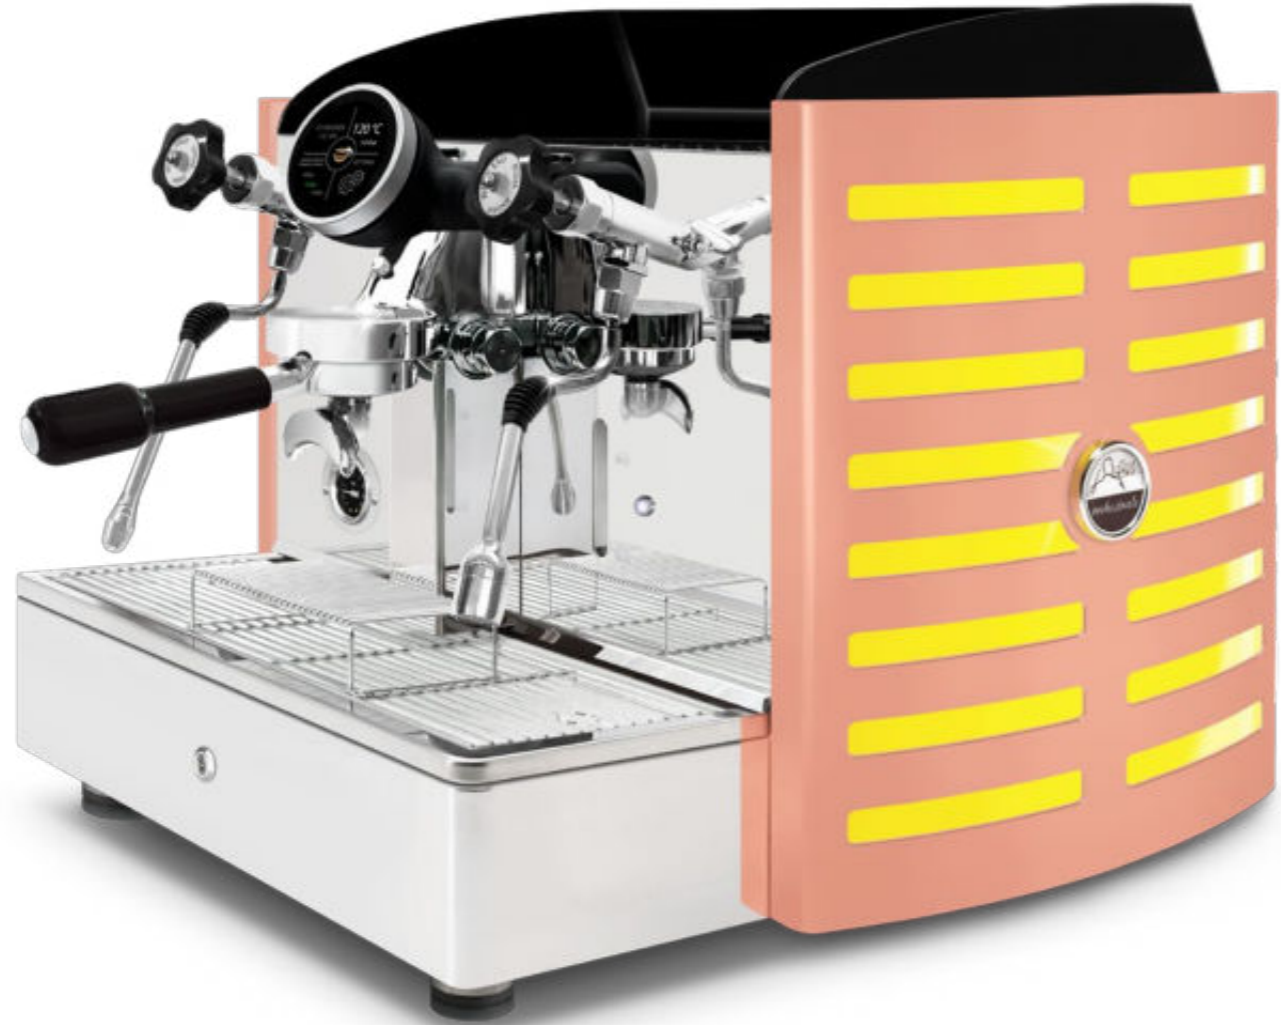

steel painted **copper** sides
yellow methacrylate