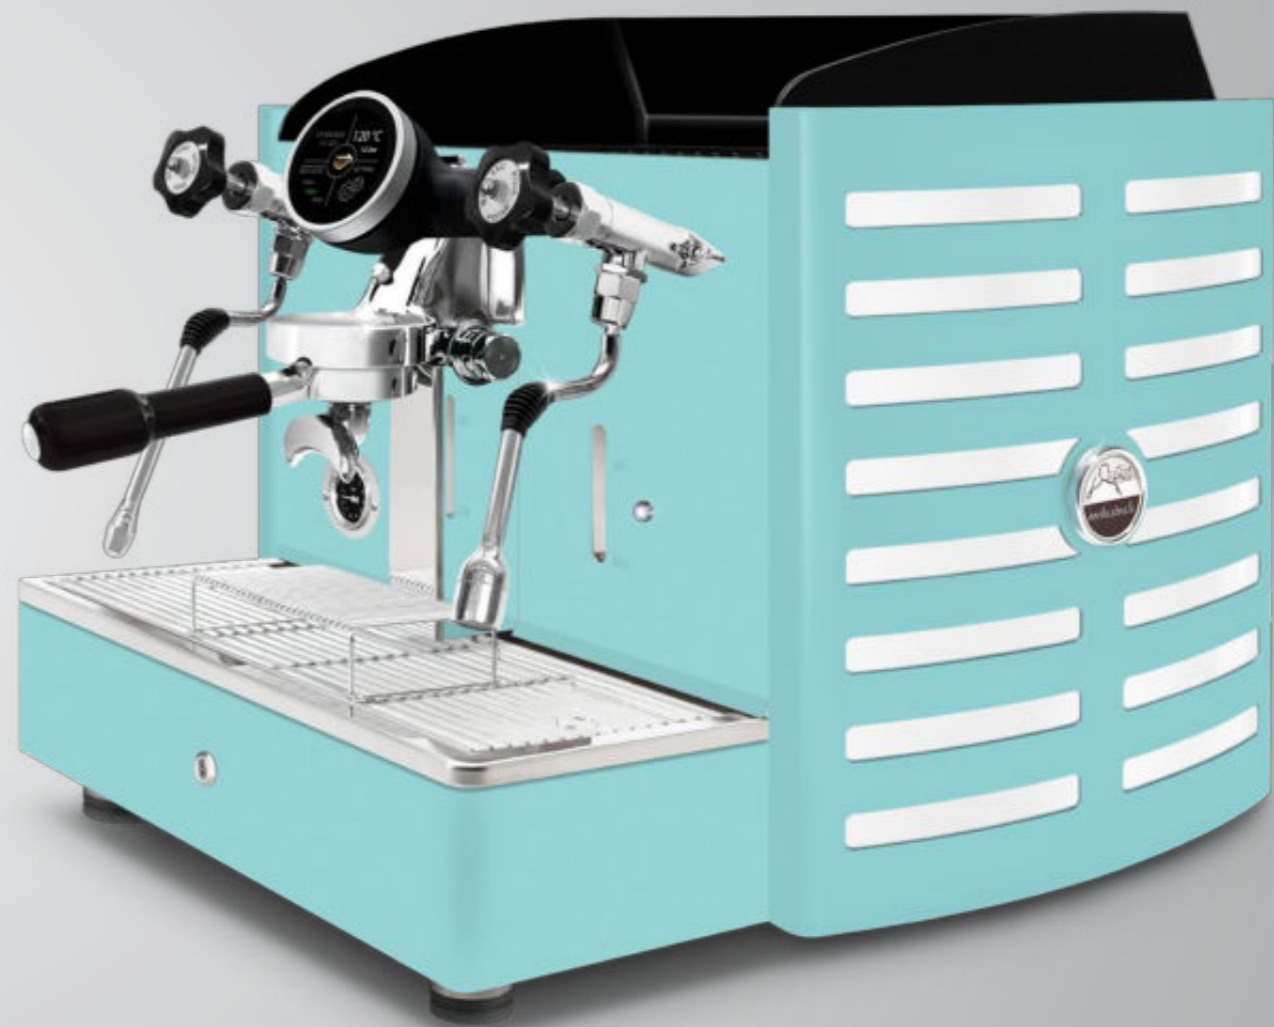

All blue Tiffany
red methacrylate