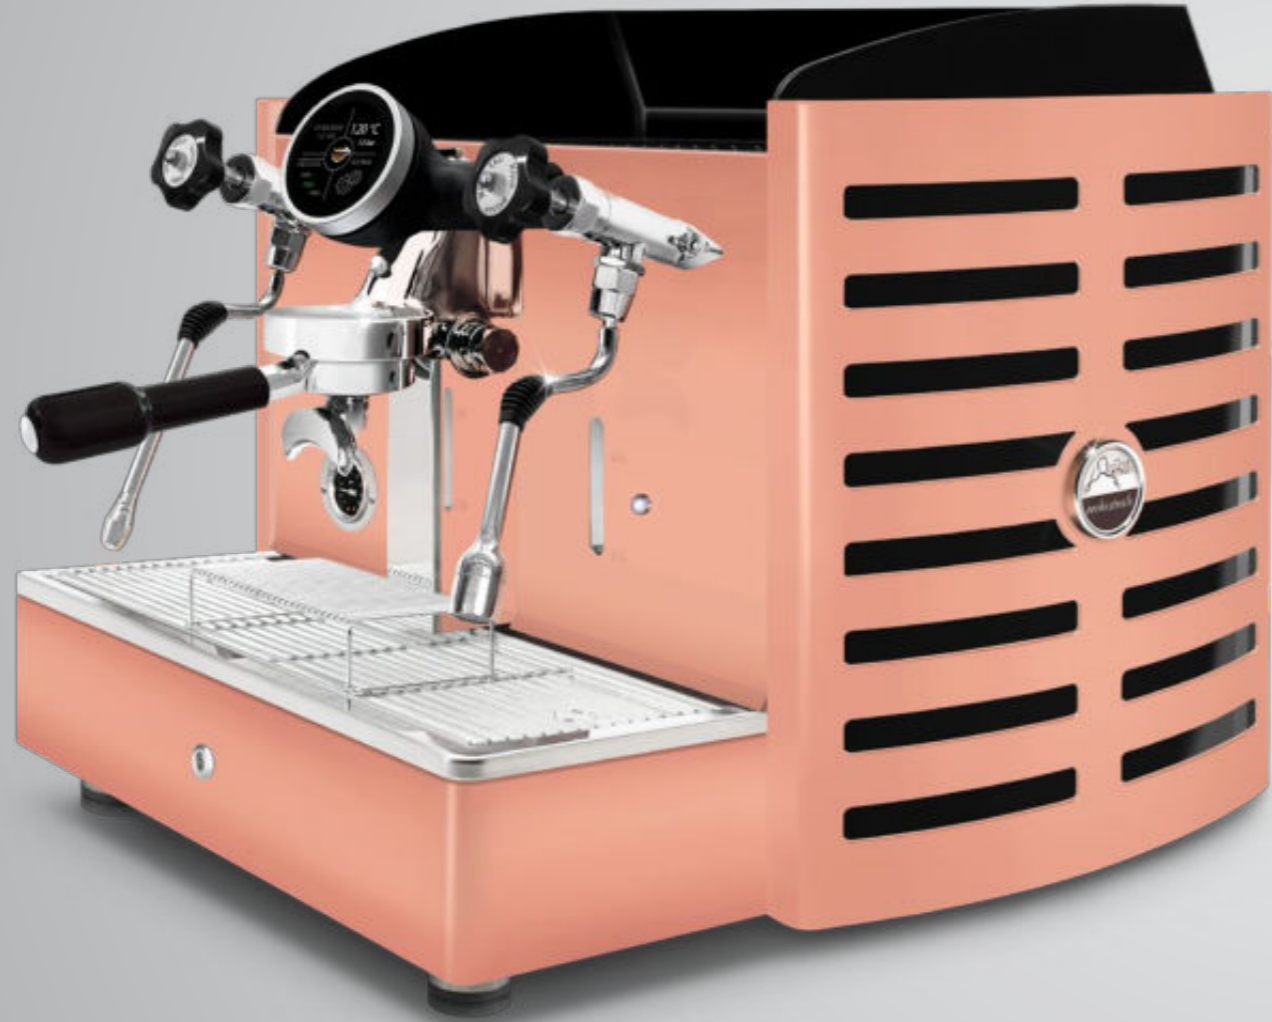

All copper
green methacrylate

All copper
black methacrylate