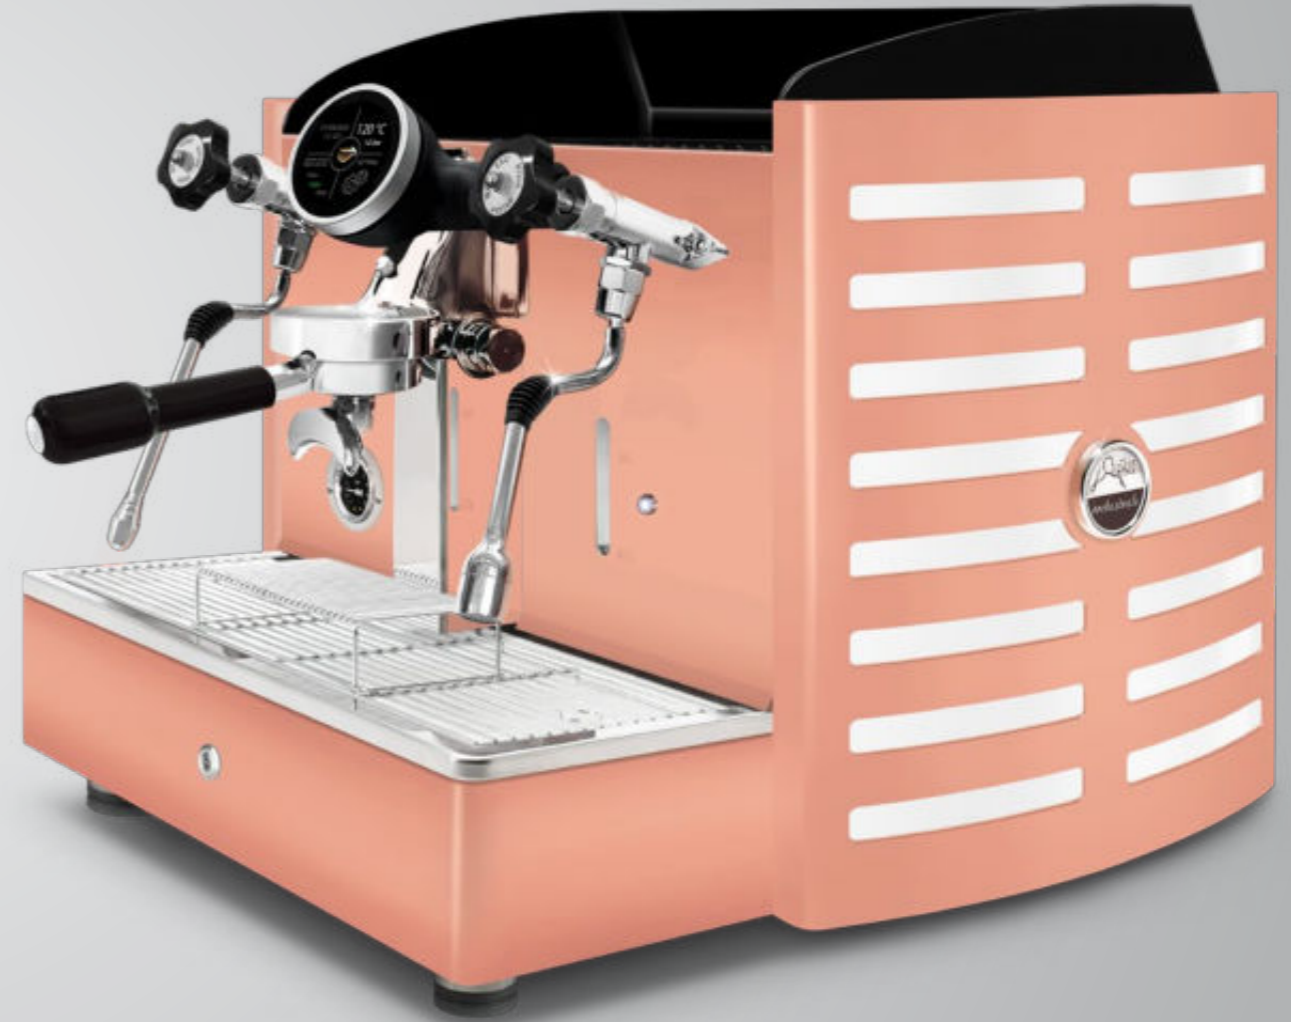

All copper
red methacrylate

All copper
white methacrylate