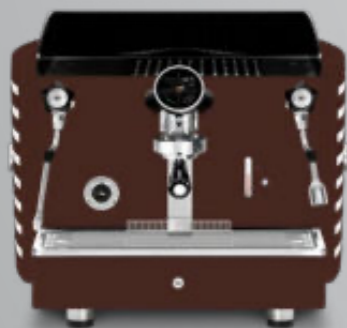

ALL RUST BROWN

AUTOMATIC PID
1 gr Touch screen

Also available with all other aesthetic optional: painted steel sides and/or back white, black, rust brown, blue Tiffany, copper.

All finishings can have many different colour methacrylate: white, green, red, yellow, orange, blue, violet, silver mirror, gold mirror.