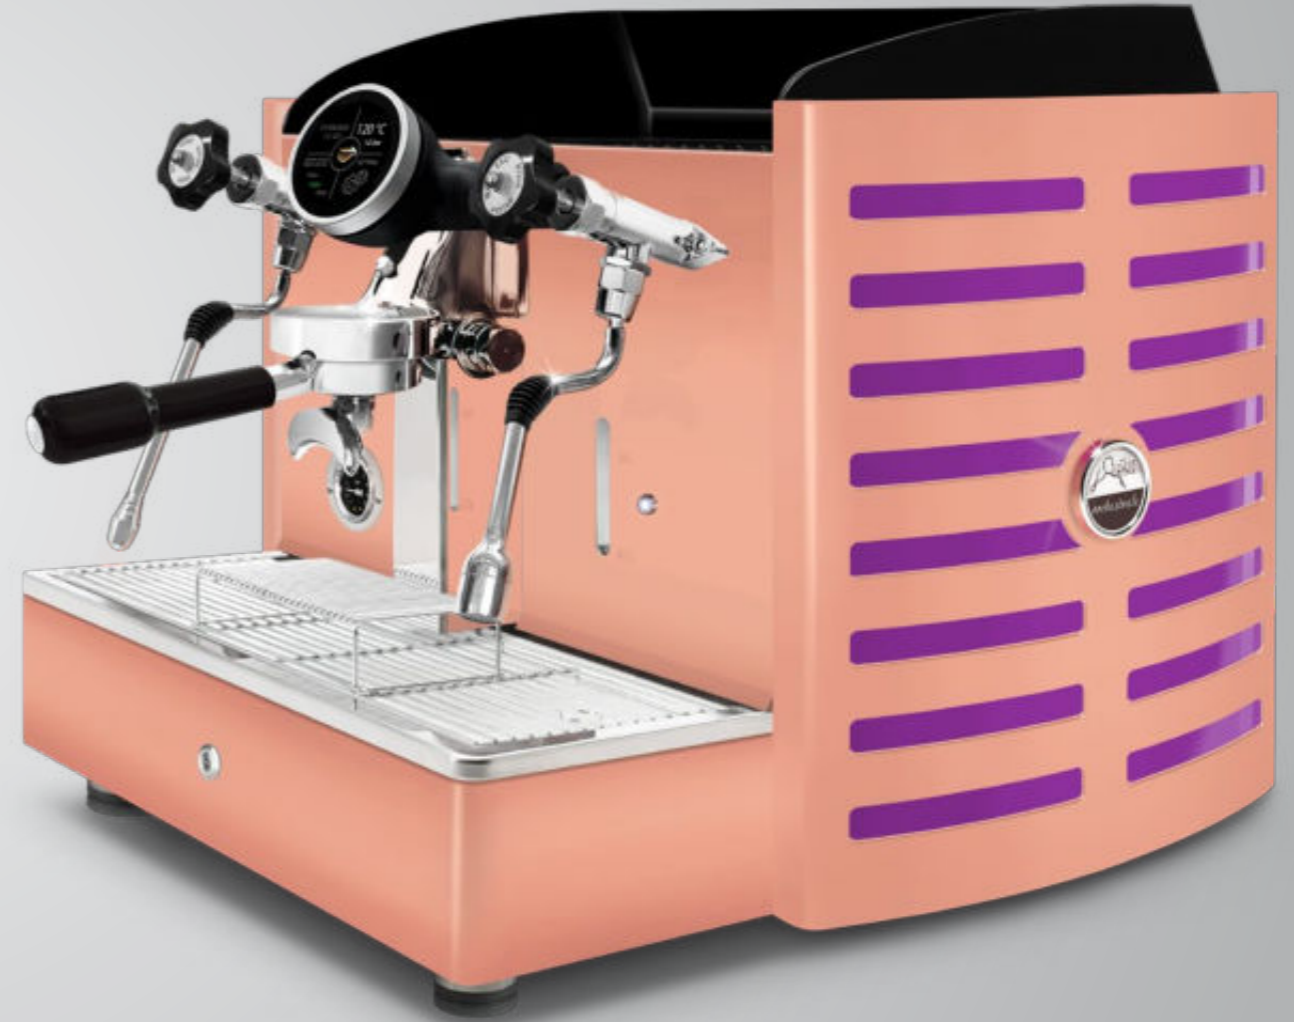

All copper
yellow methacrylate

All copper
orange methacrylate

All copper
blue methacrylate

All copper
violet methacrylate

All copper
silver methacrylate

All copper
gold methacrylate

ALL BLUE TIFFANY

AUTOMATIC PID
1 gr Touch screen