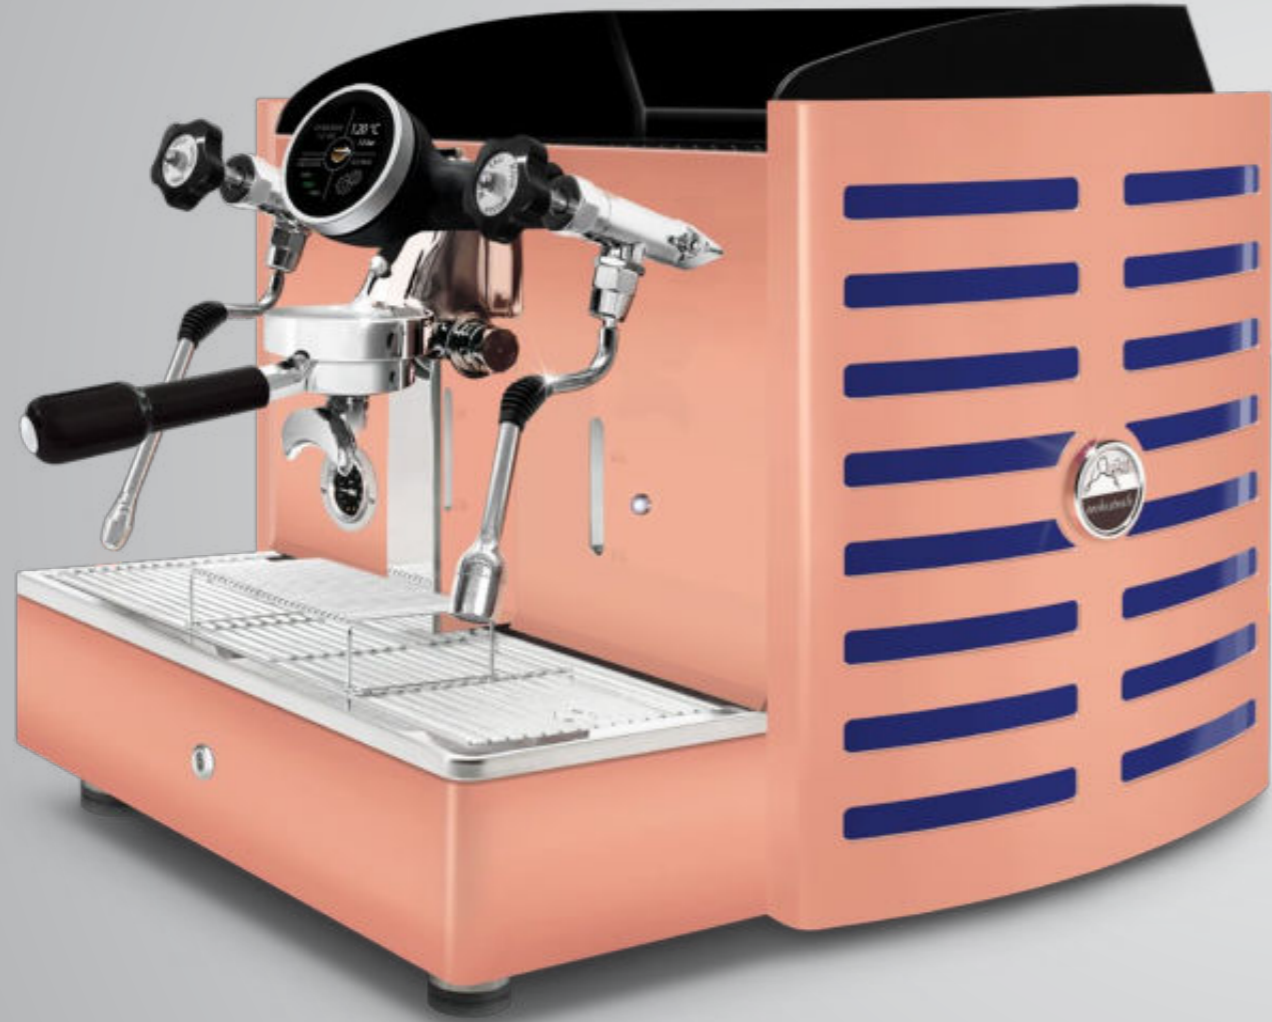

All copper
blue methacrylate