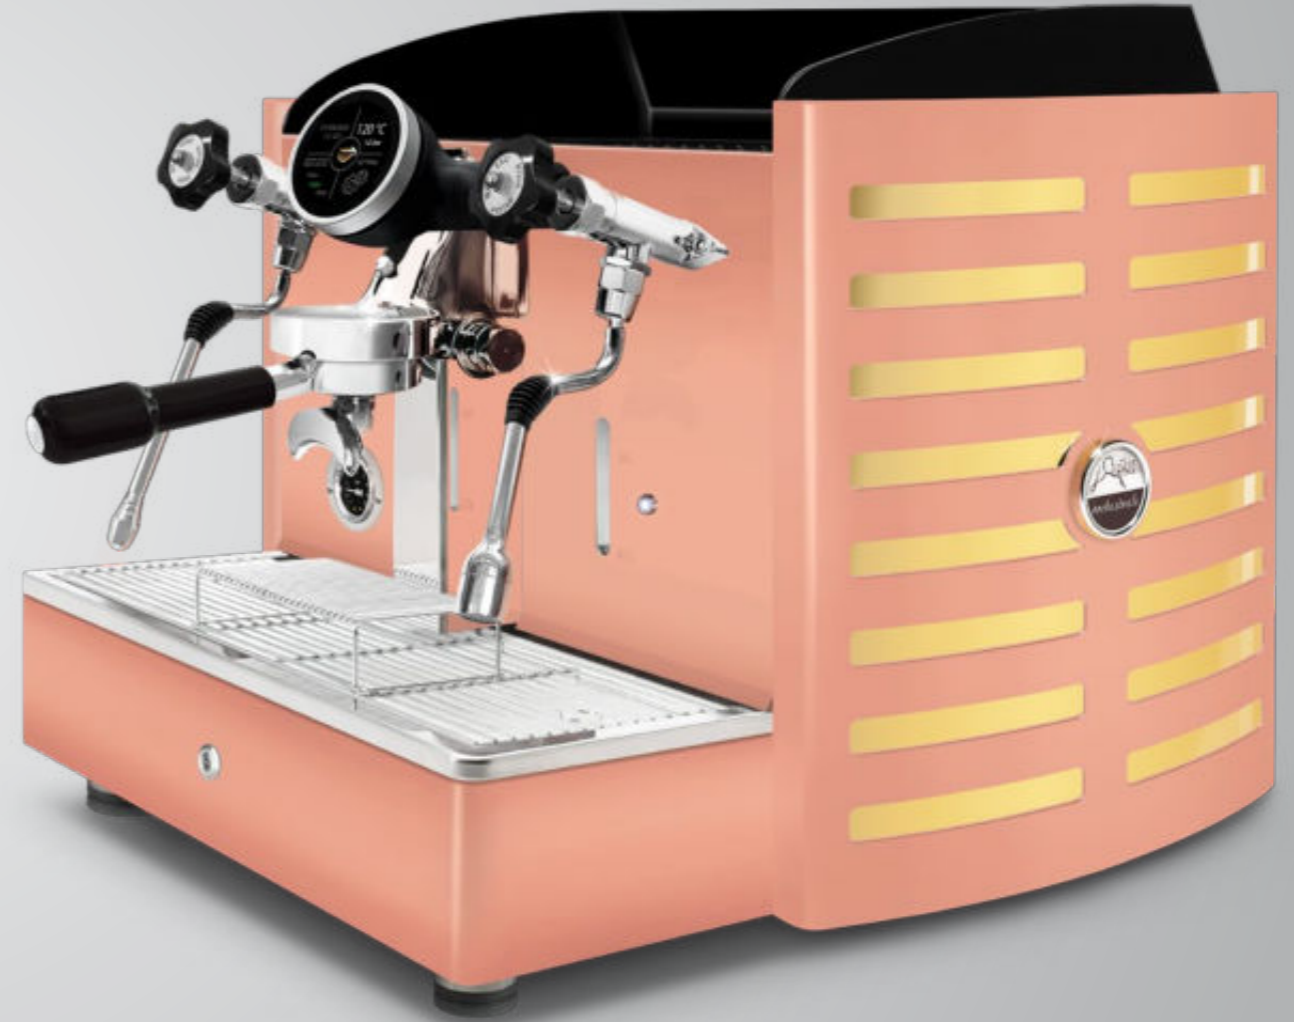

All copper
gold methacrylate