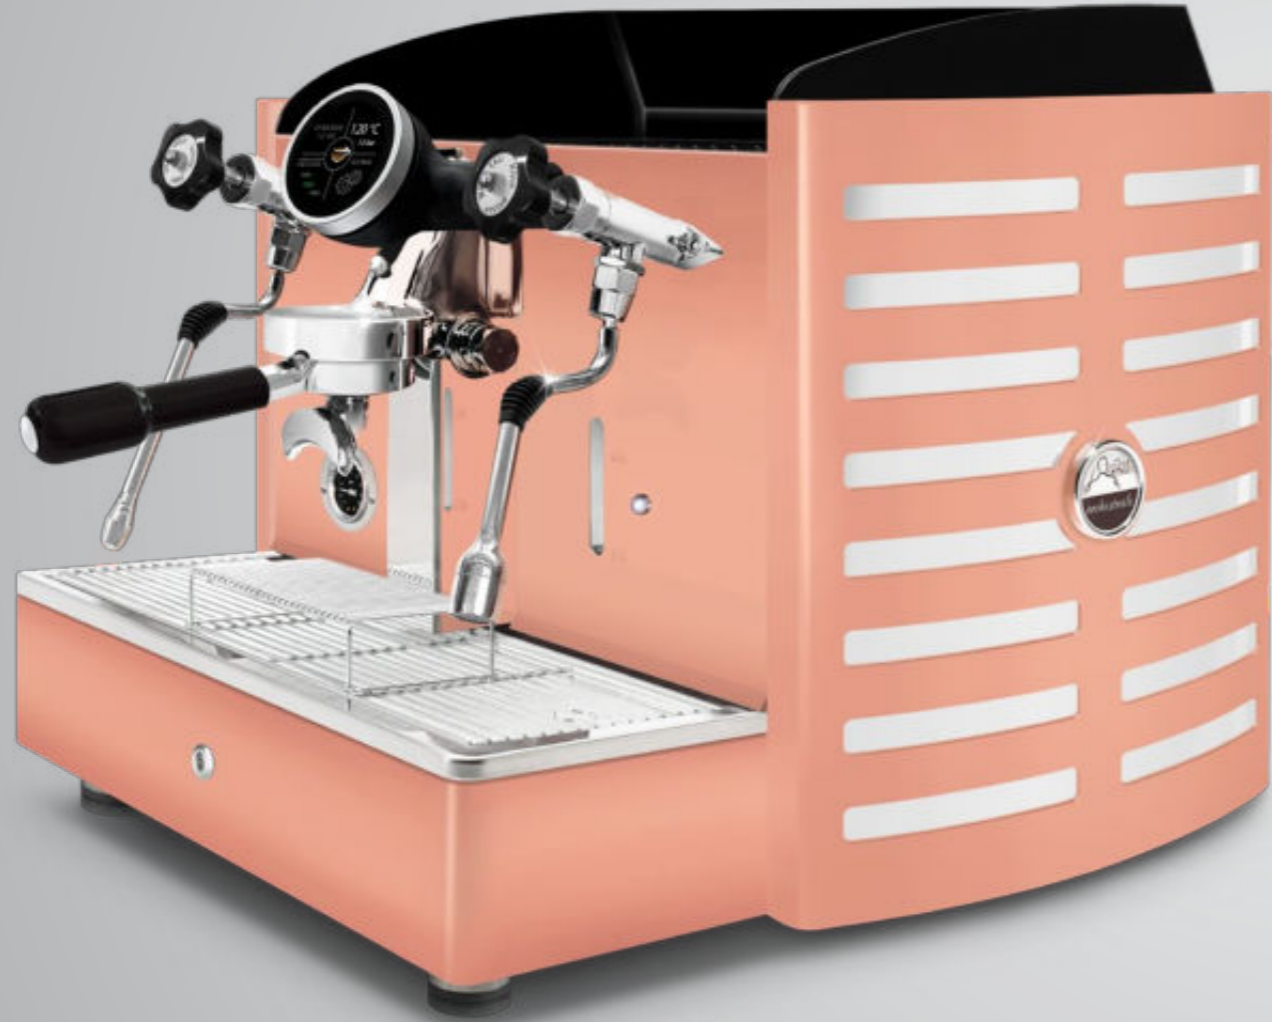

All copper
silver methacrylate