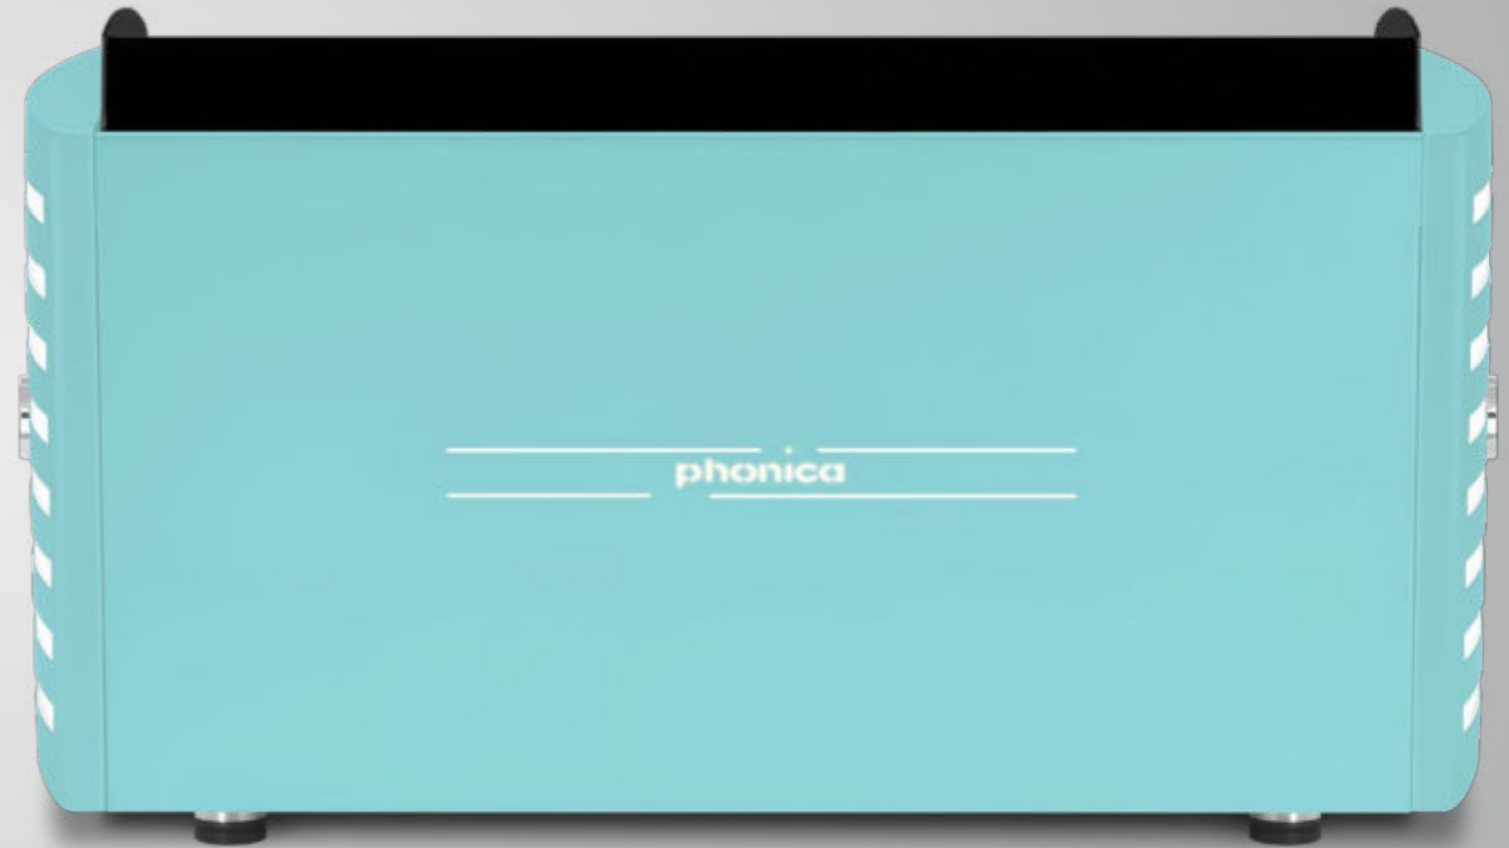

All blue Tiffany back  
white methacrylate  
back light logo in: violet, white, green, red, orange, yellow and blue

All blue Tiffany back  
white methacrylate  
back light logo in: violet, white, green, red, orange, yellow and blue