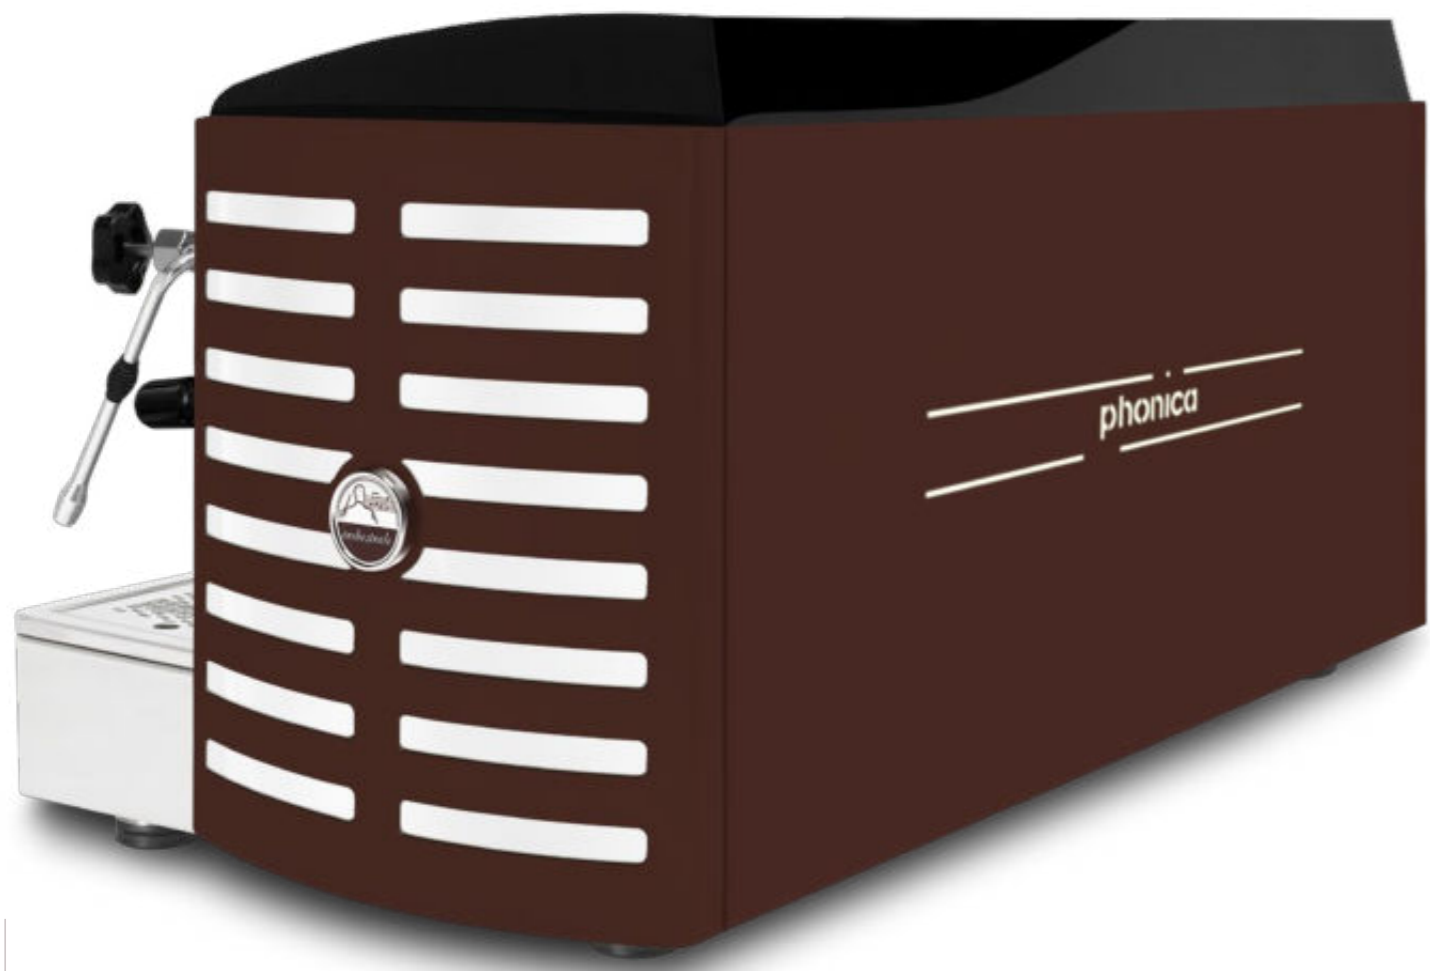

steel painted **light blue retro** back
white methacrylate
back light logo in: violet, **white**, green, red, orange, yellow and blue