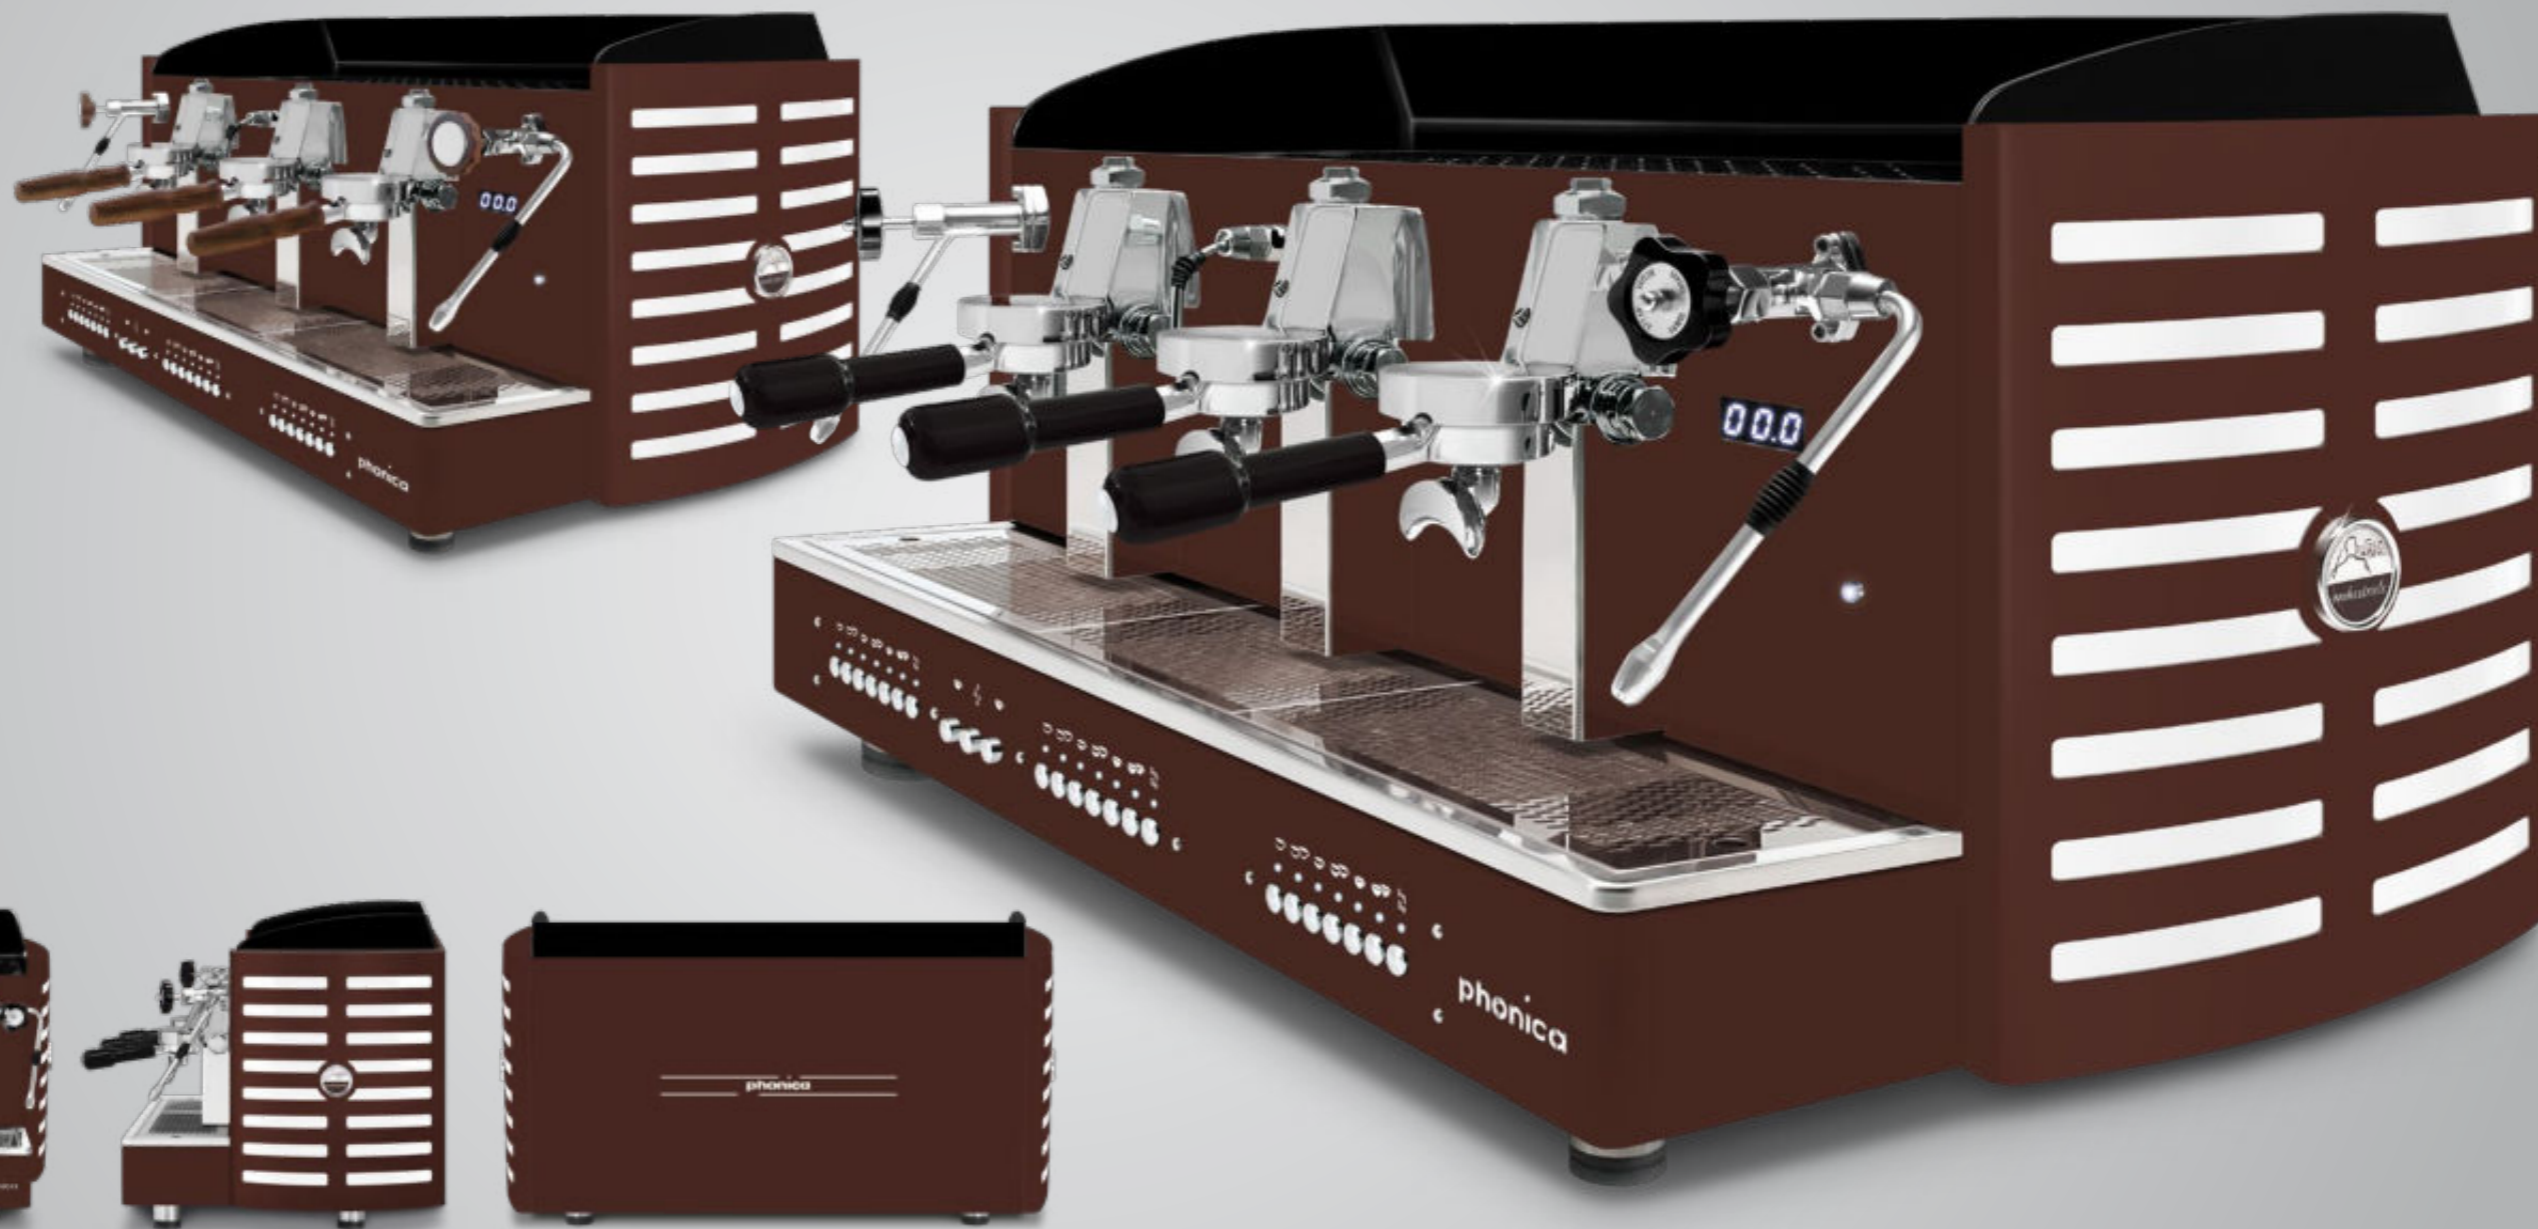

ALL RUST BROWN

AUTOMATIC • SEMIAUTOMATIC
3 gr

Also available with all other aesthetic optional: painted steel sides and/or back white, black, rust brown, blue Tiffany, copper.

All finishings can have many different colour methacrylate: white, green, red, yellow, orange, blue, violet, silver mirror, gold mirror.