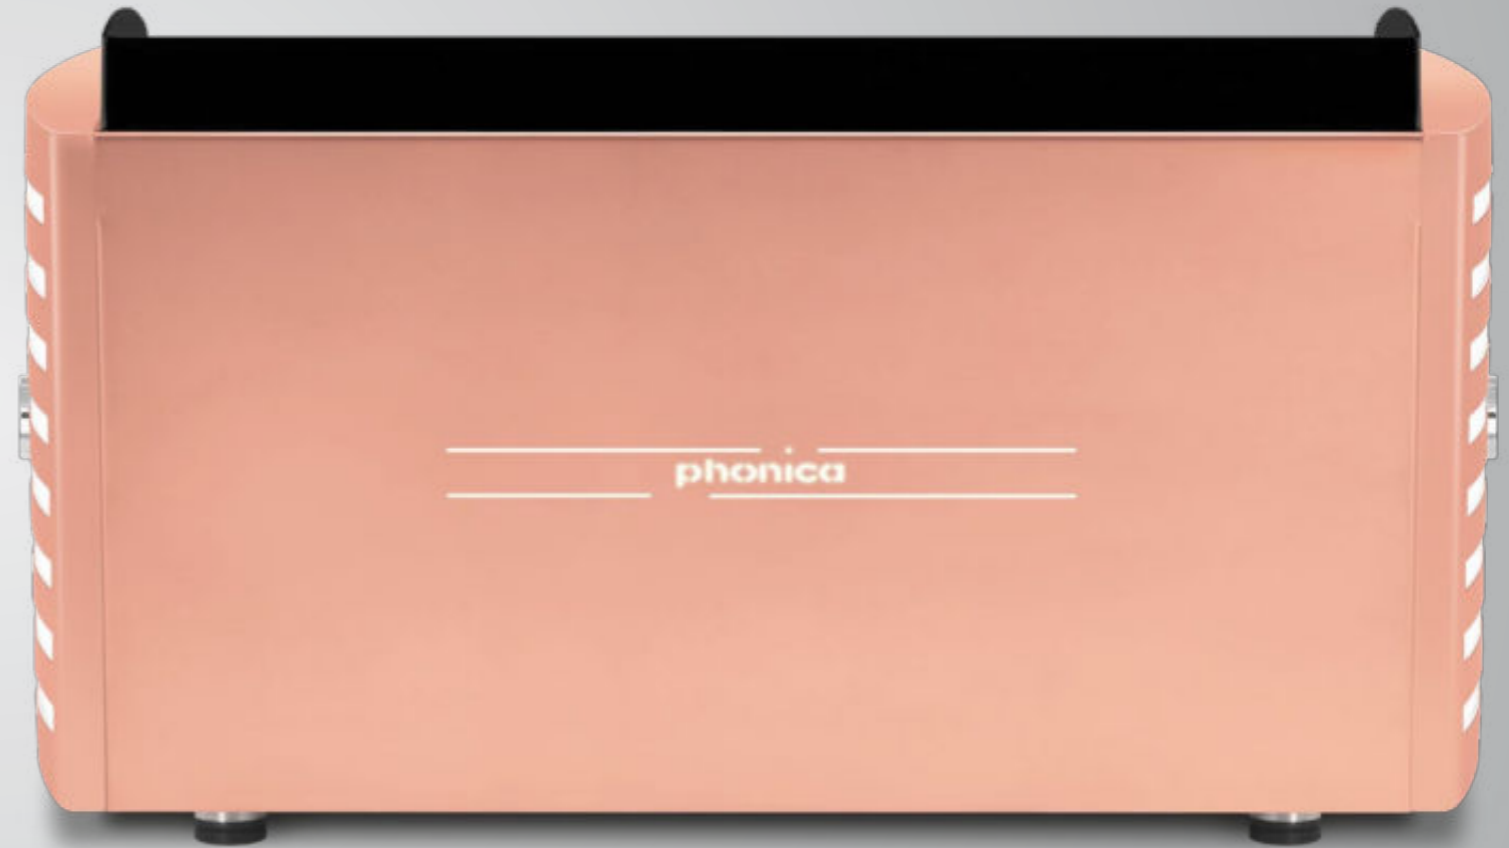

All copper back  
white methacrylate  
back light logo in: violet, white, green, red, orange, yellow and blue

All copper back  
white methacrylate  
back light logo in: violet, white, green, red, orange, yellow and blue