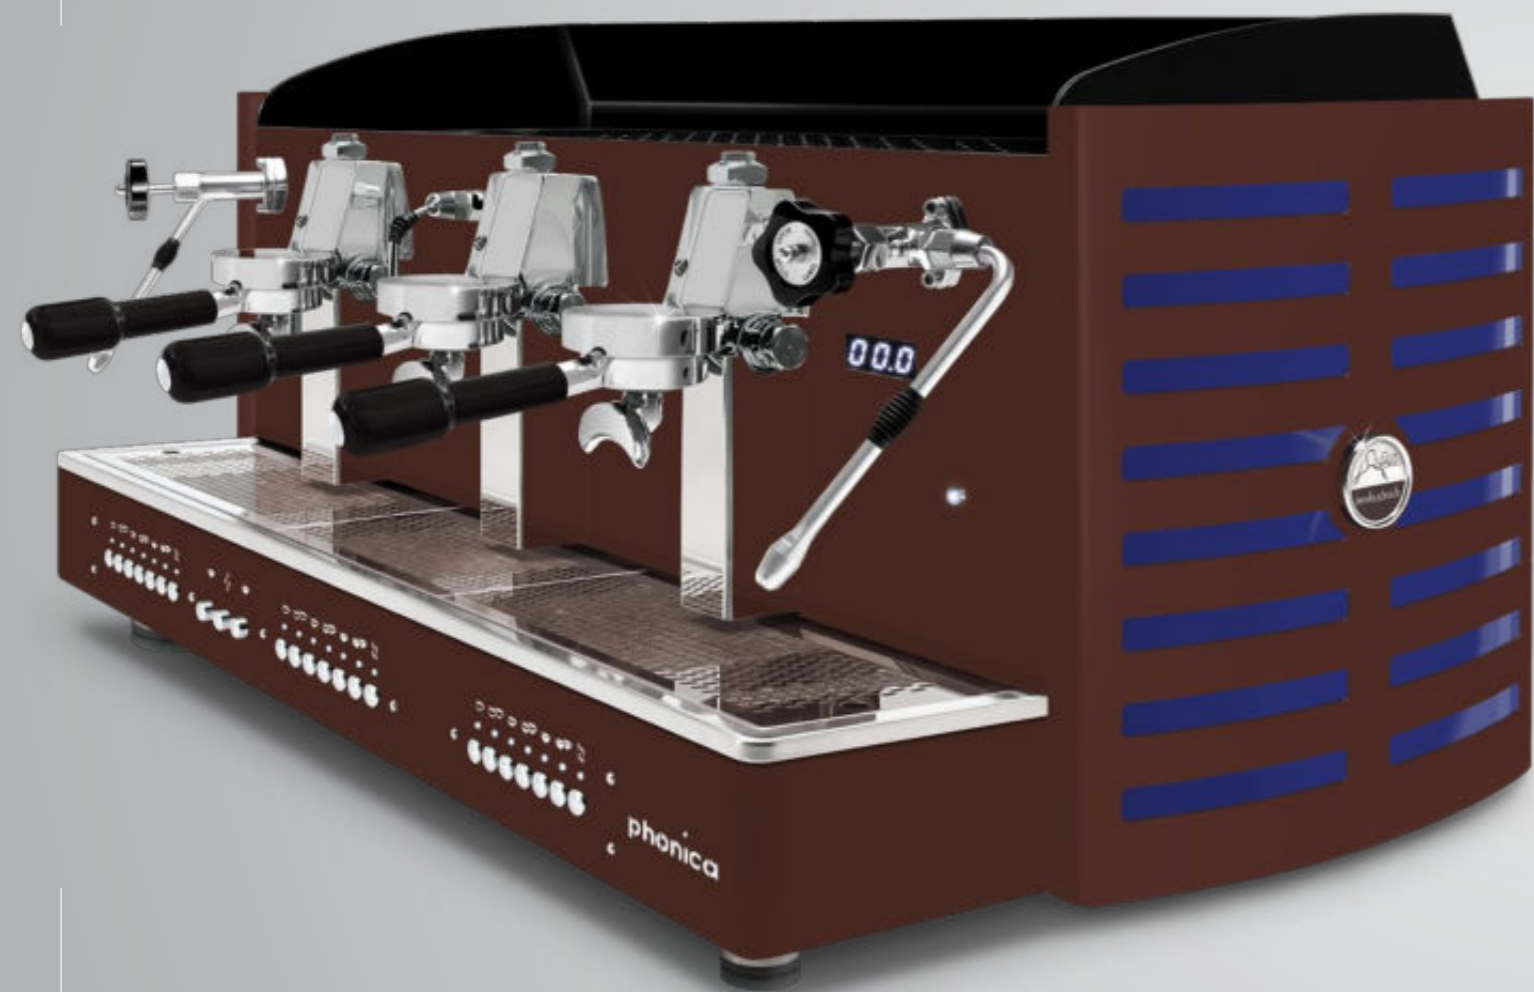

All rust brown
blue methacrylate