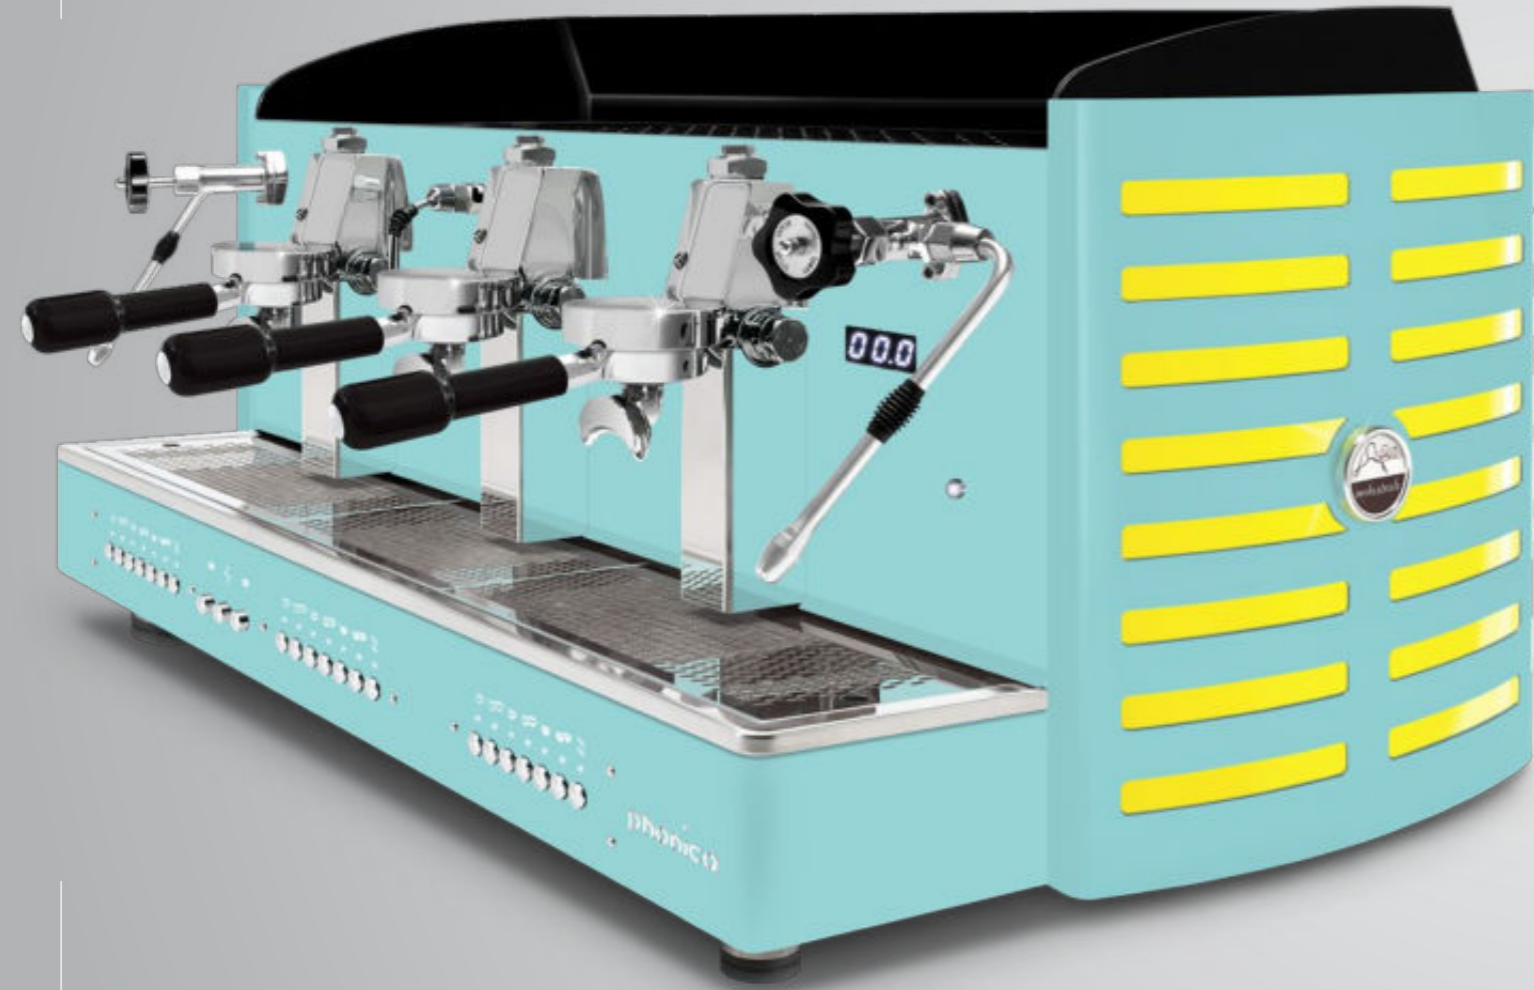

All blue Tiffany
blue methacrylate