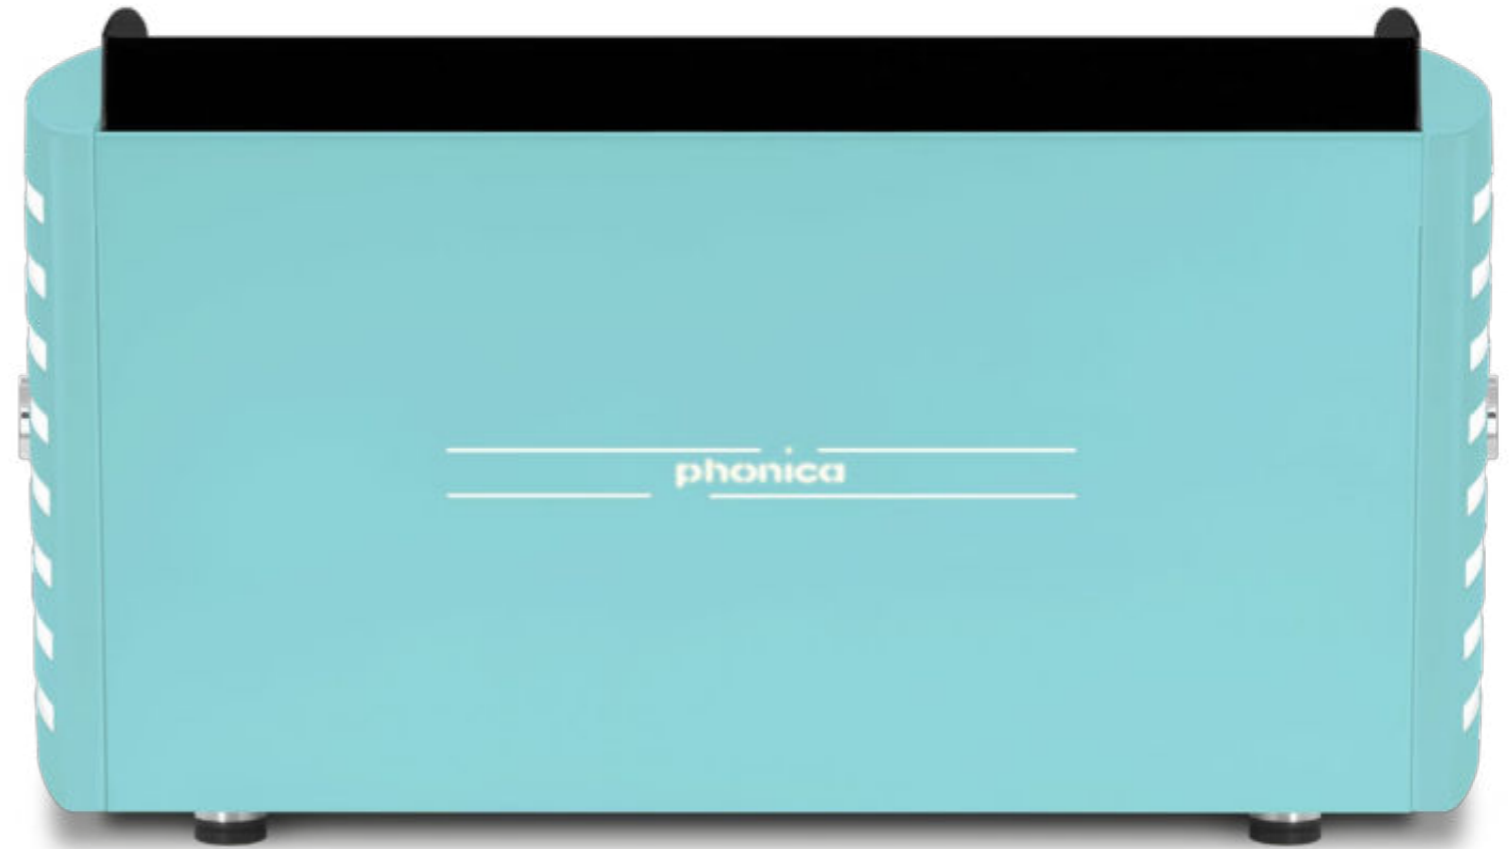

steel painted **blue Tiffany** back
white methacrylate
back light logo in: violet, **white**, green, red, orange, yellow and blue