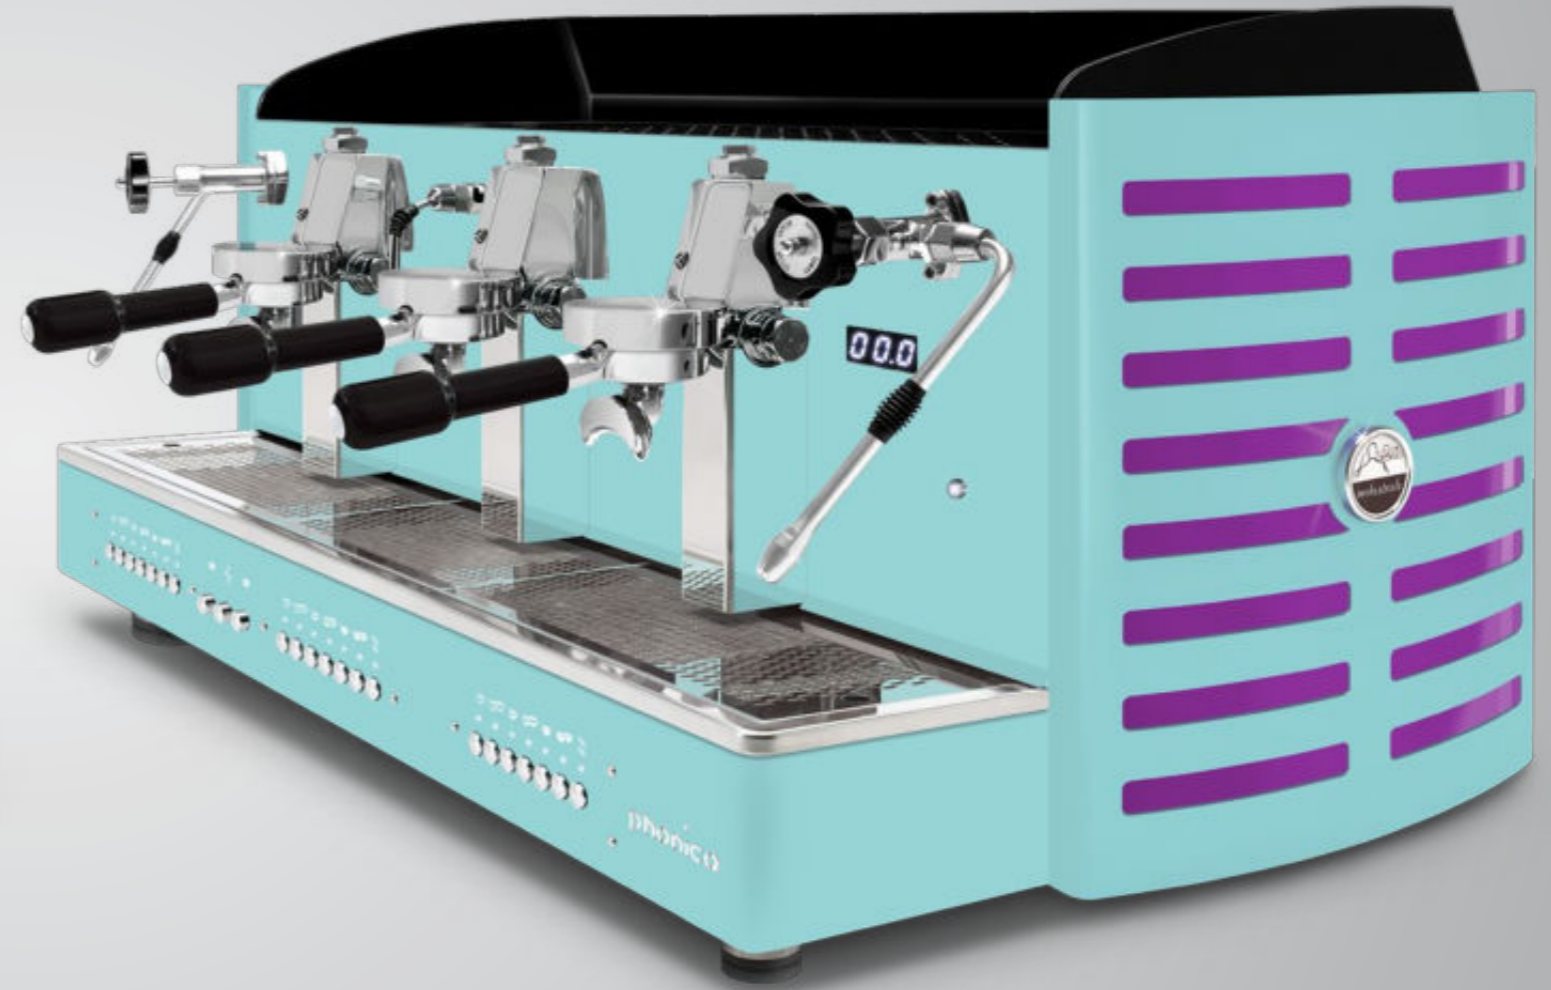

All blue Tiffany
gold methacrylate