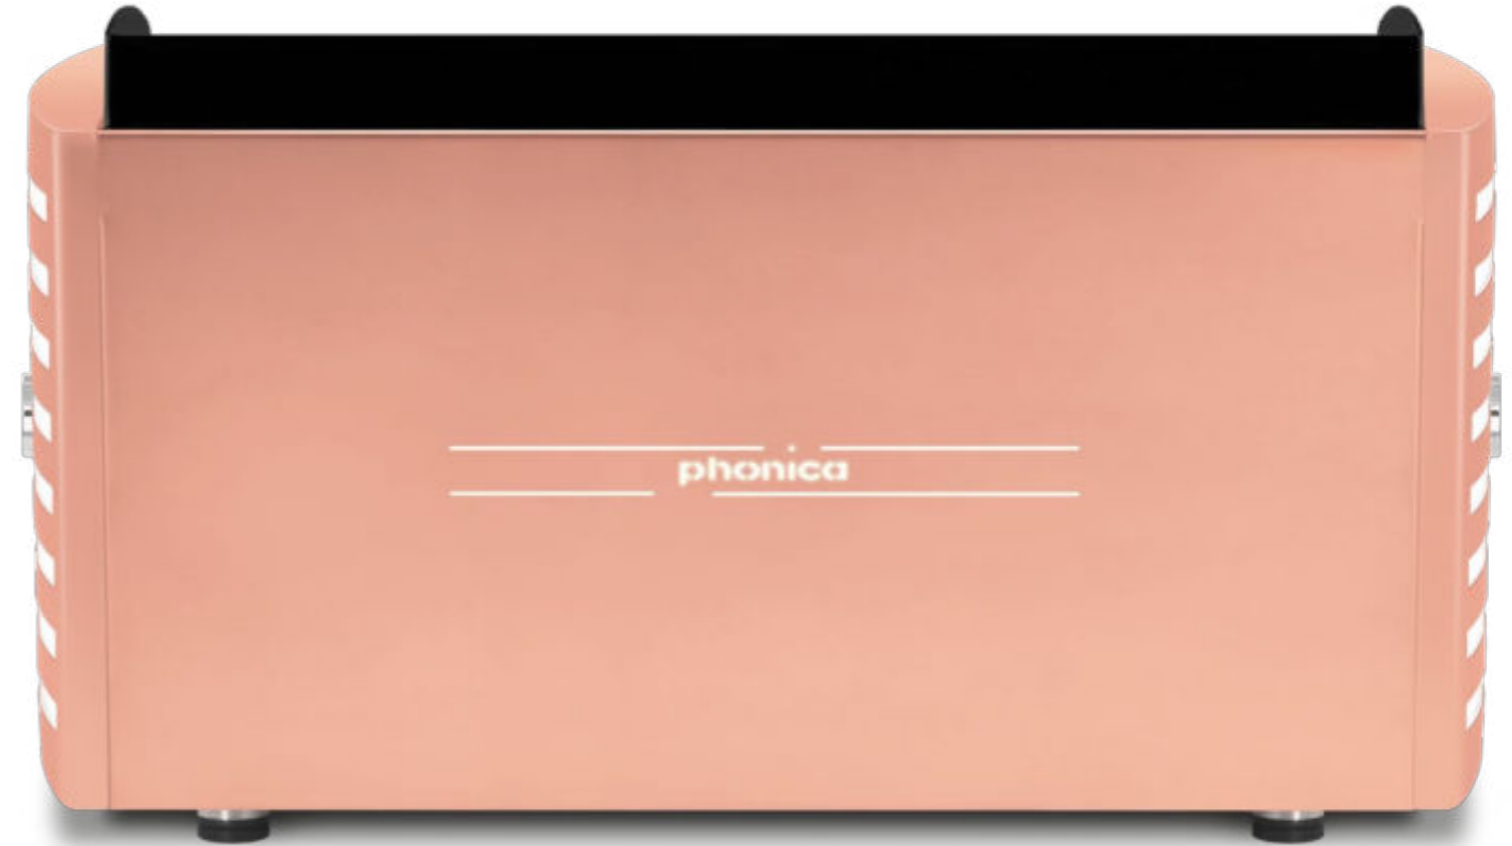

steel painted **copper** back

white methacrylate

back light logo in: violet, **white**, green, red, orange, yellow and blue