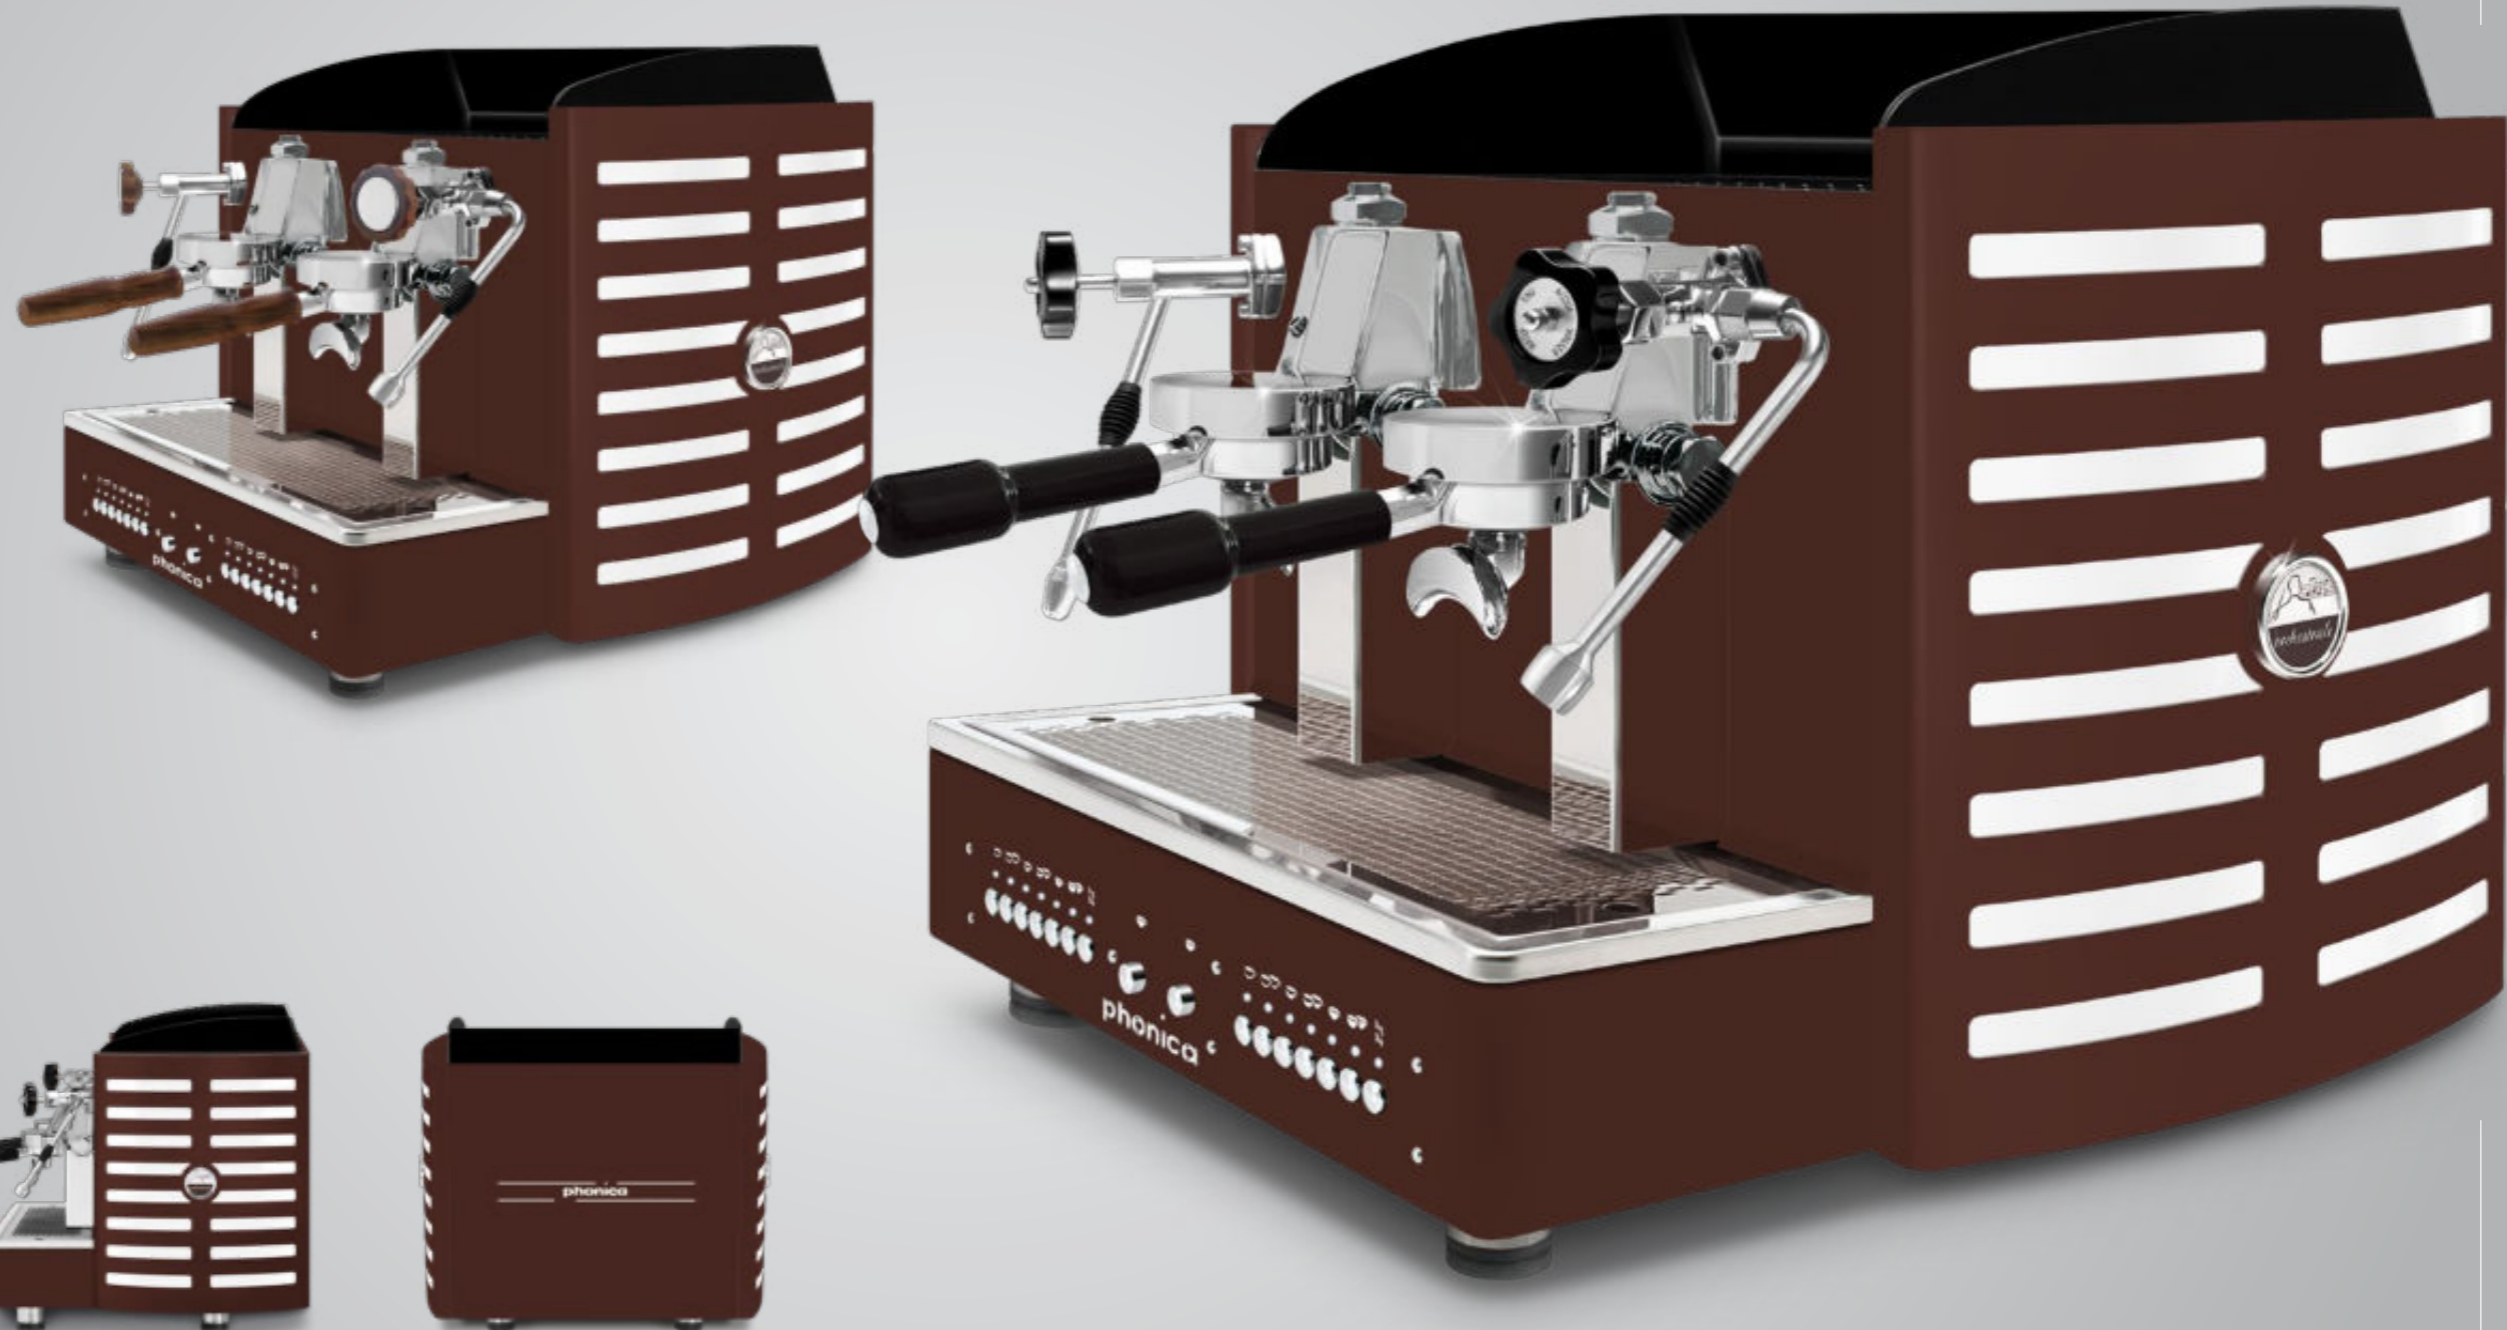

ALL RUST BROWN

AUTOMATIC • SEMIAUTOMATIC
2 gr compact

Also available with all other aesthetic optional: painted steel sides and/or back white, black, rust brown, blue Tiffany, copper.

All finishings can have many different colour methacrylate: white, green, red, yellow, orange, blue, violet, silver mirror, gold mirror.