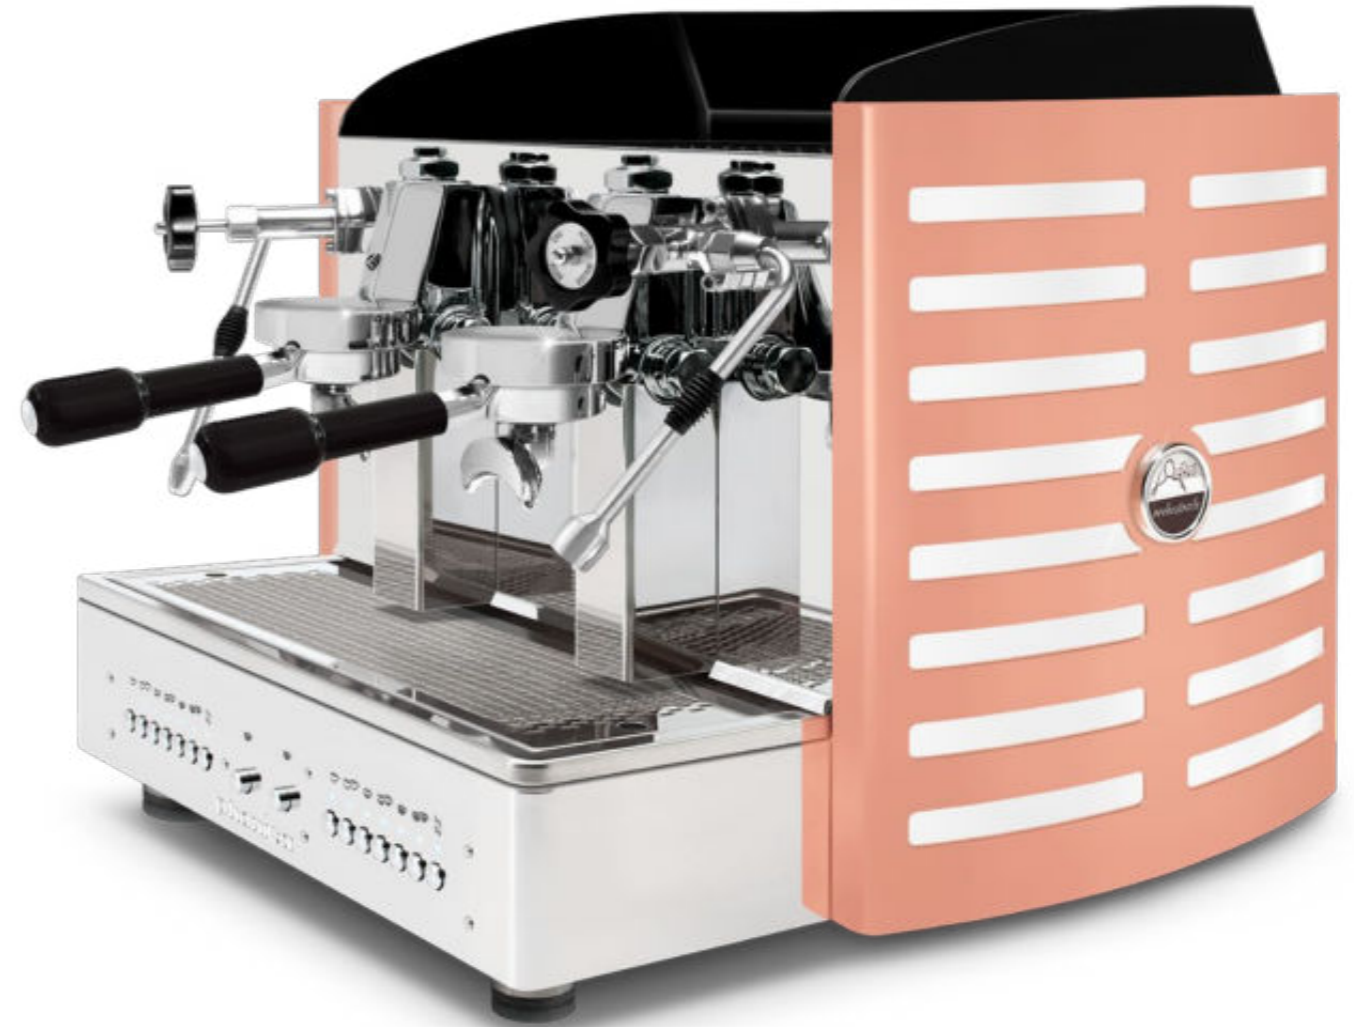

steel painted **copper** sides
white methacrylate