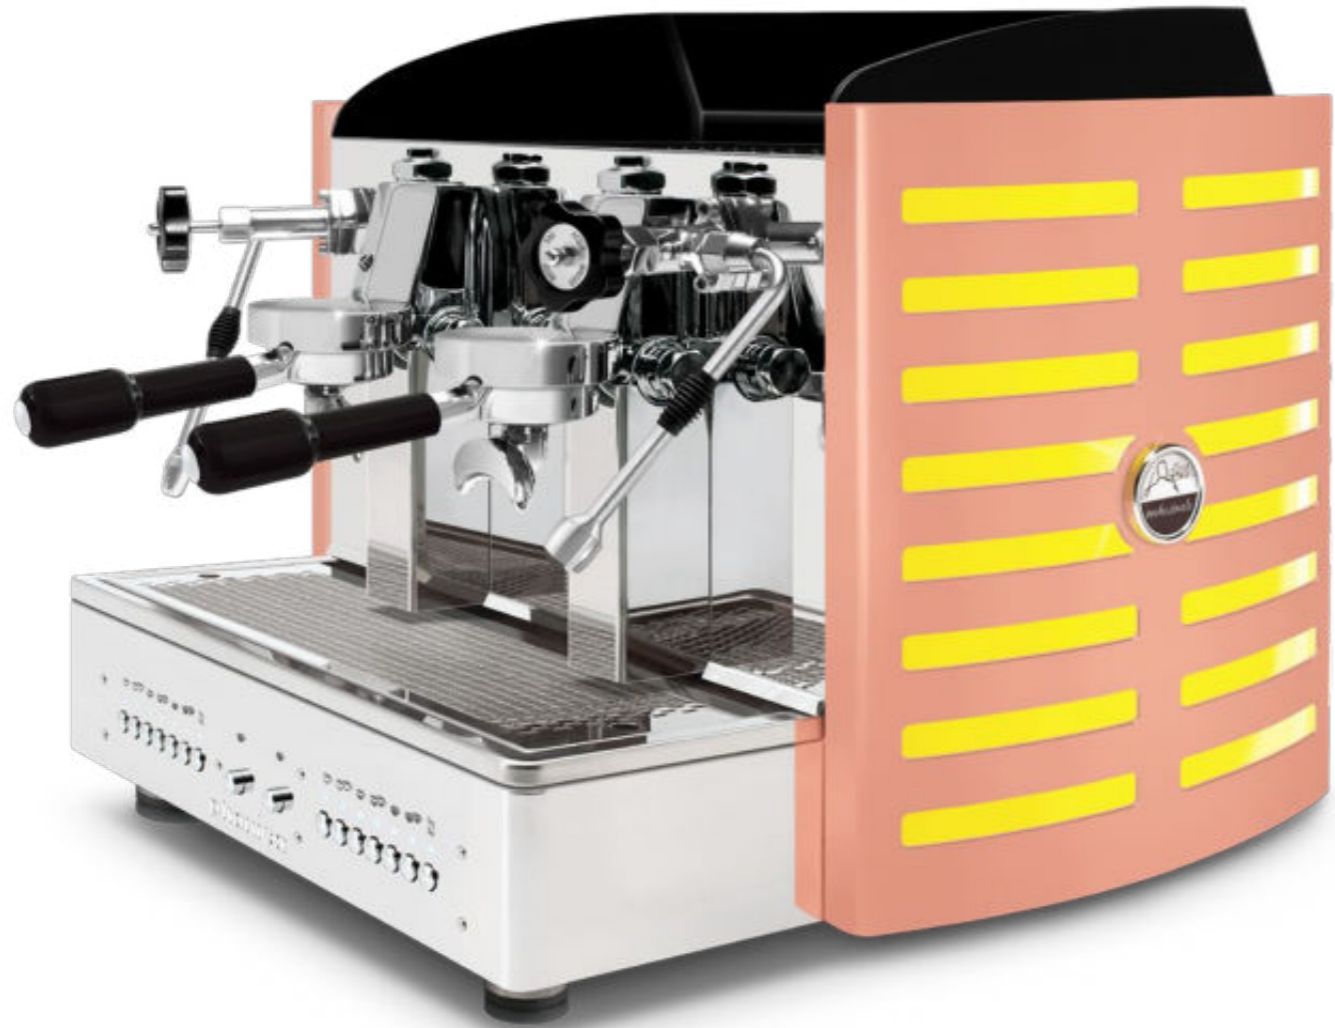

steel painted **copper** sides
yellow methacrylate