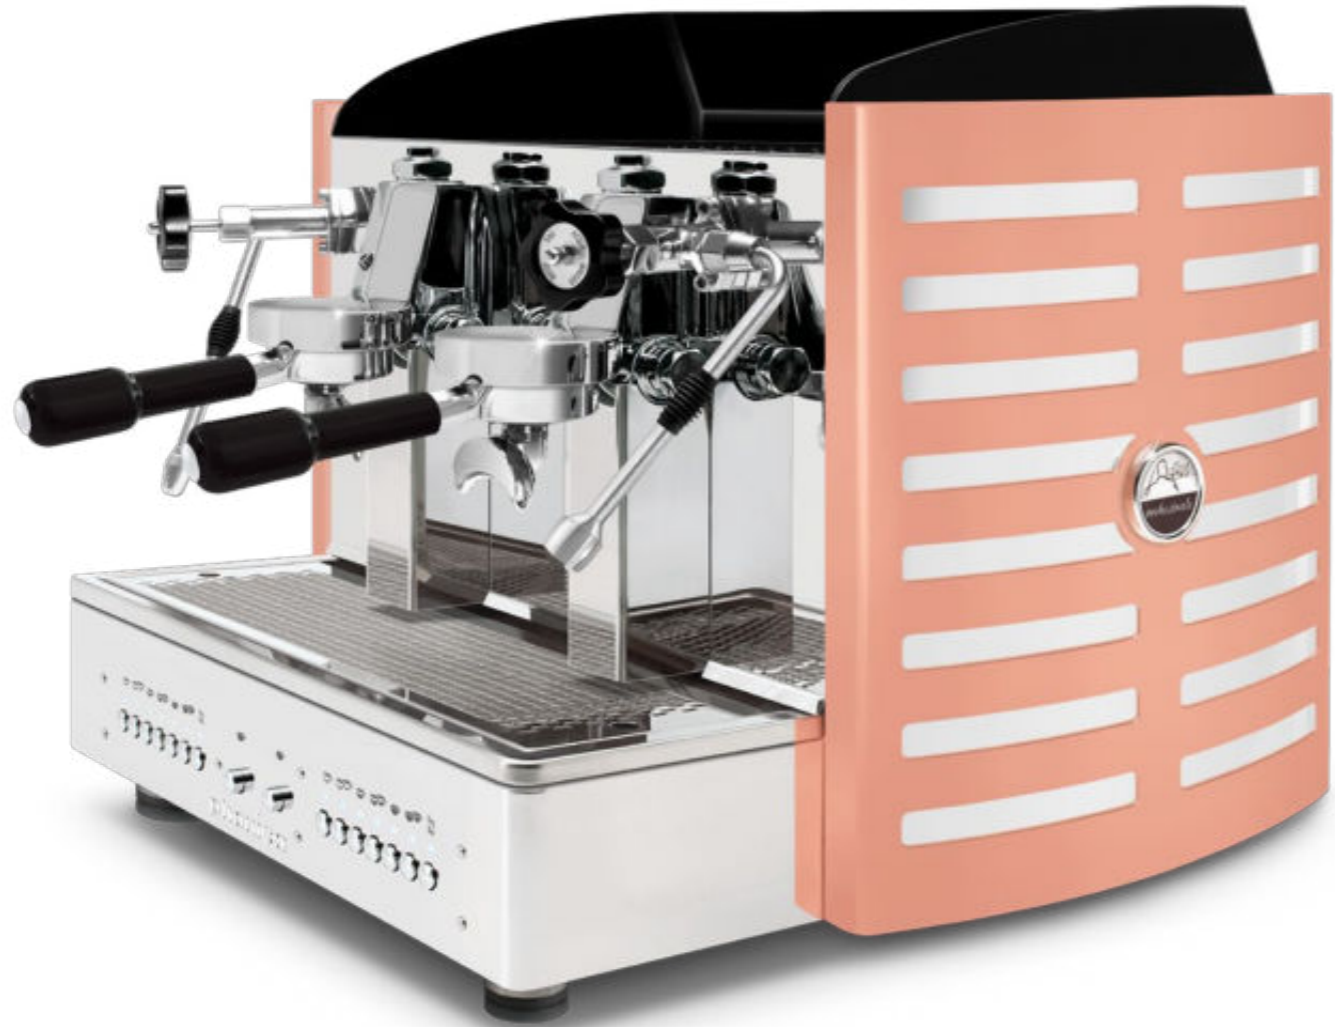

steel painted **copper** sides
silver methacrylate