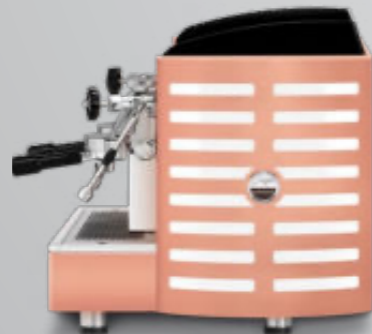

ALL COPPER

AUTOMATIC • SEMIAUTOMATIC
2 gr compact

Also available with all other aesthetic optional: painted steel sides and/or back white, black, rust brown, blue Tiffany, copper.

All finishings can have many different colour methacrylate: white, green, red, yellow, orange, blue, violet, silver mirror, gold mirror.