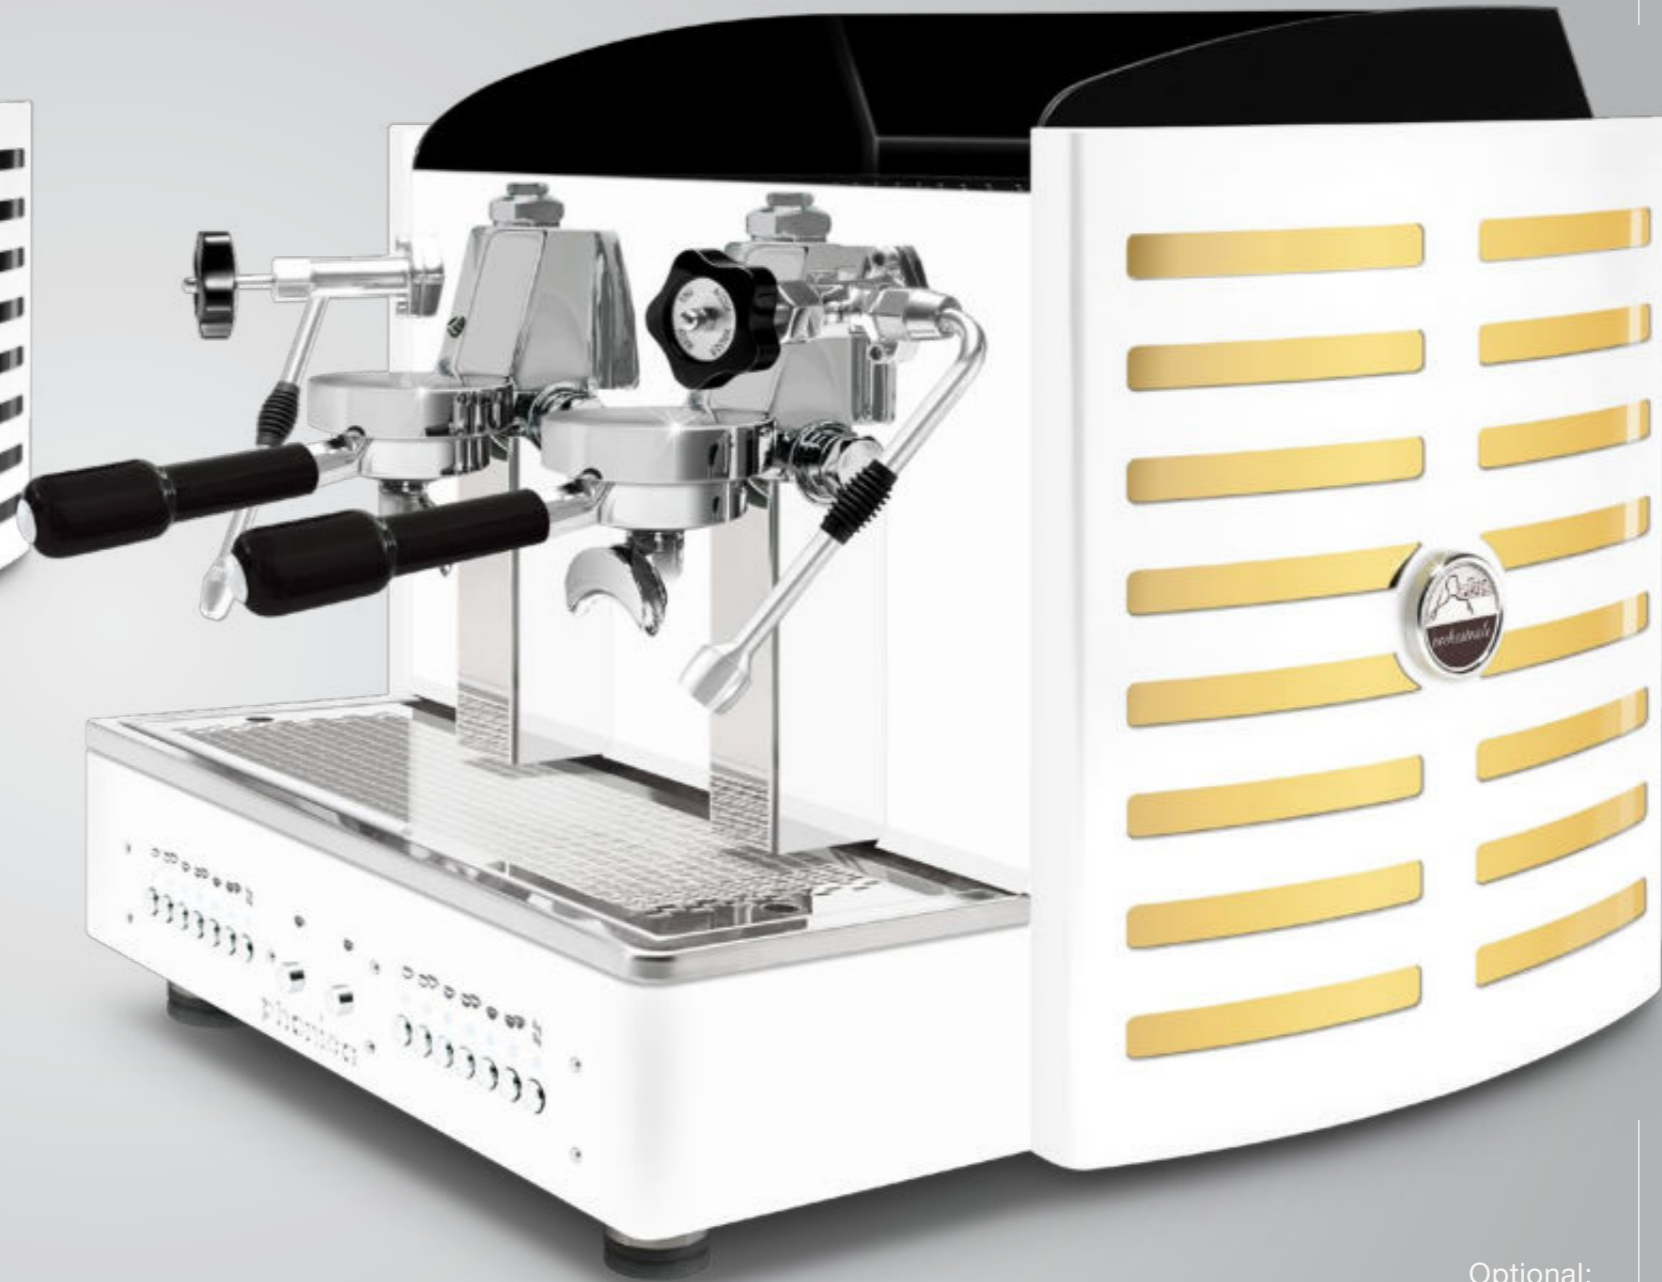

ALL WHITE

AUTOMATIC • SEMIAUTOMATIC
2 gr compact

Also available with all other aesthetic optional: painted steel sides and/or back white, black, rust brown, blue Tiffany, copper.

All finishings can have many different colour methacrylate: white, green, red, yellow, orange, blue, violet, silver mirror, gold mirror.

Optional:
gold mirror methacrylate