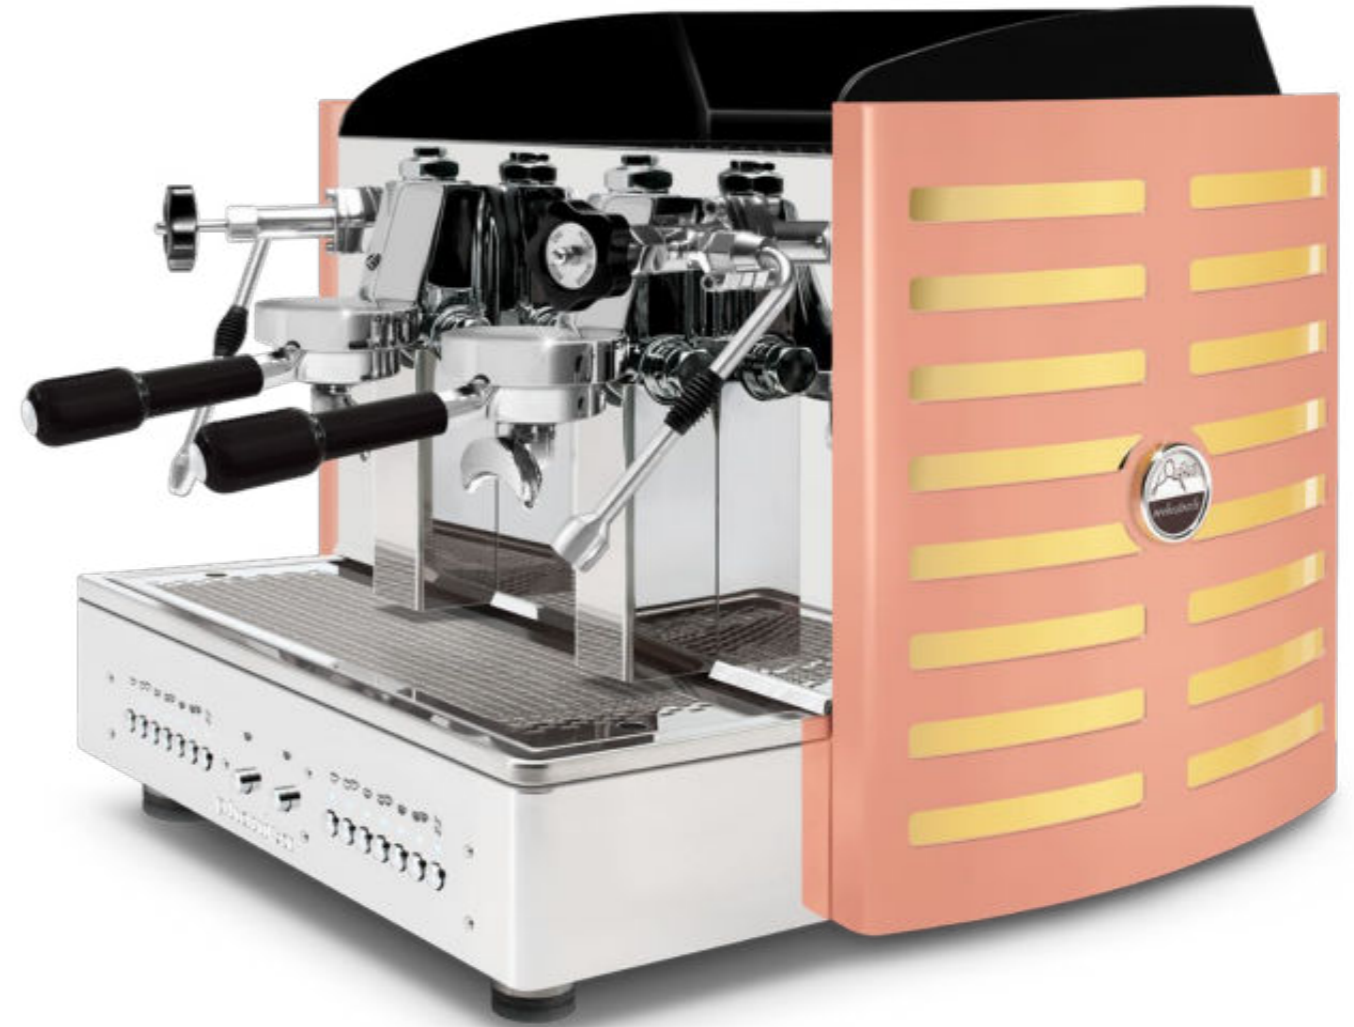

steel painted **copper** sides
gold methacrylate