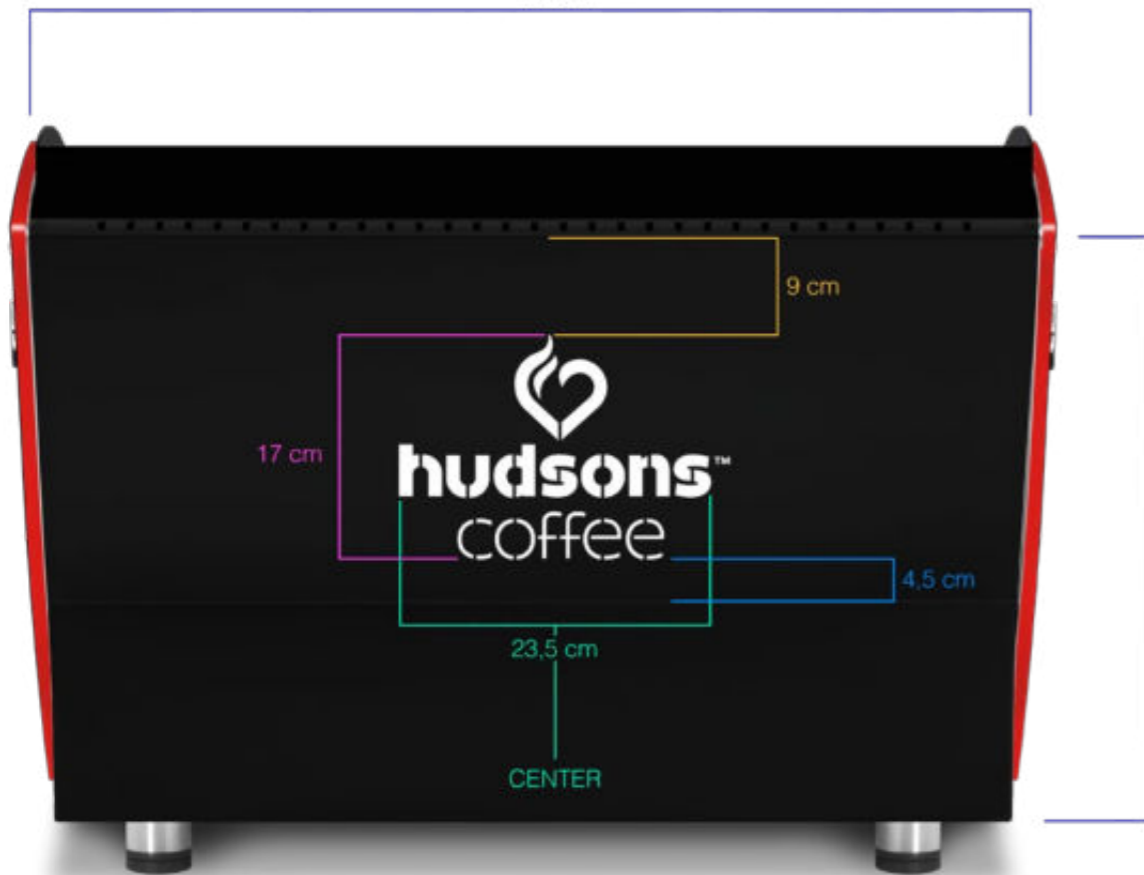

## Aesthetic & Logo customisation

We are able to evaluate any kind of customisation about logos, materials and paints.

74 cm

45,5 cm