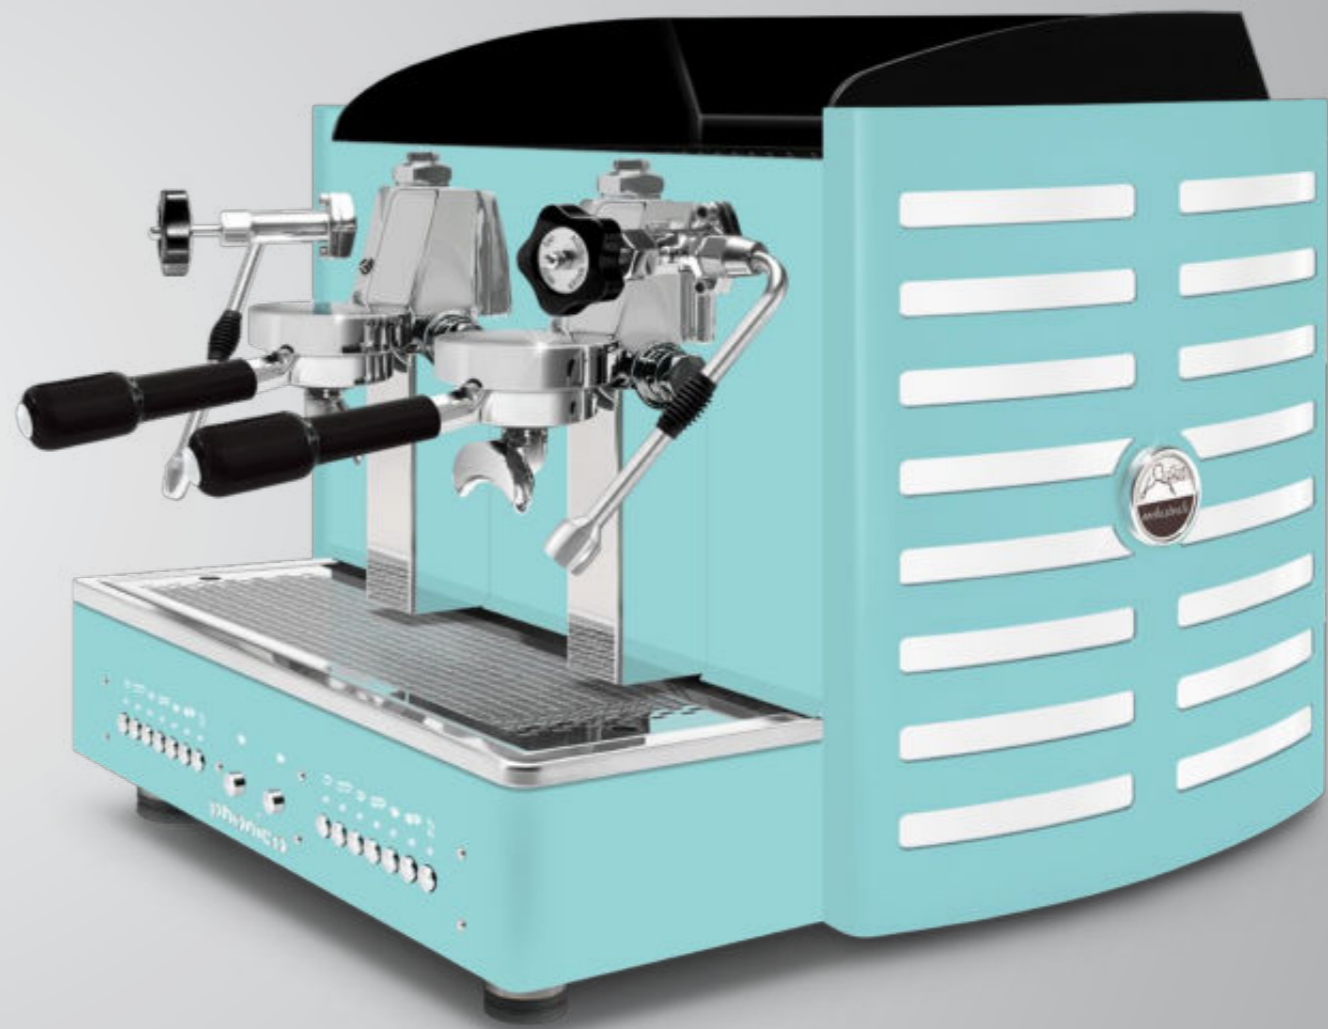

All blue Tiffany
red methacrylate