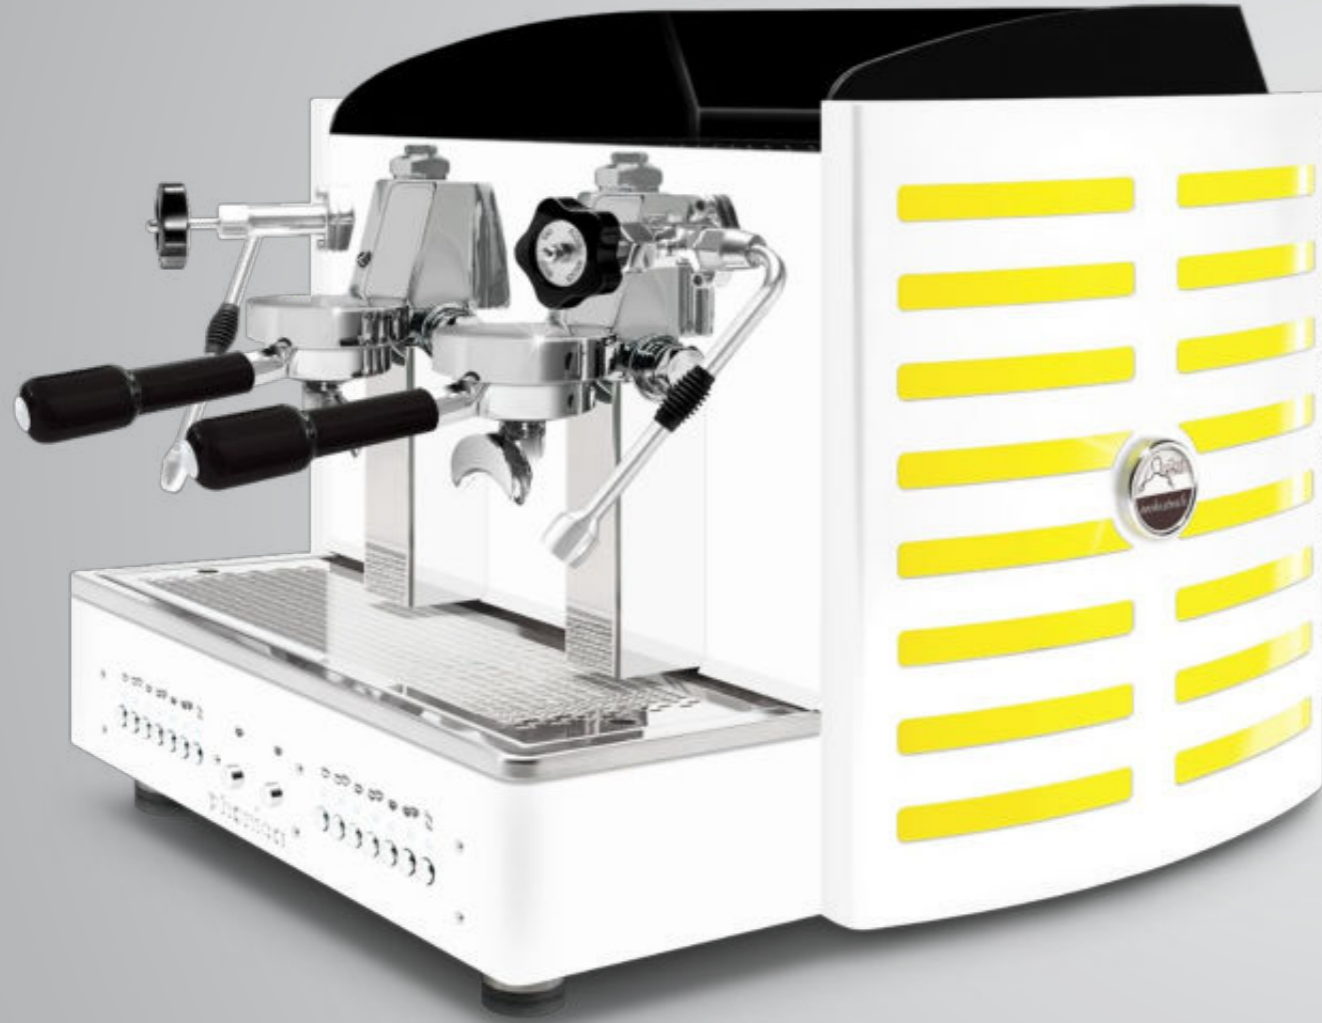

All white
yellow methacrylate