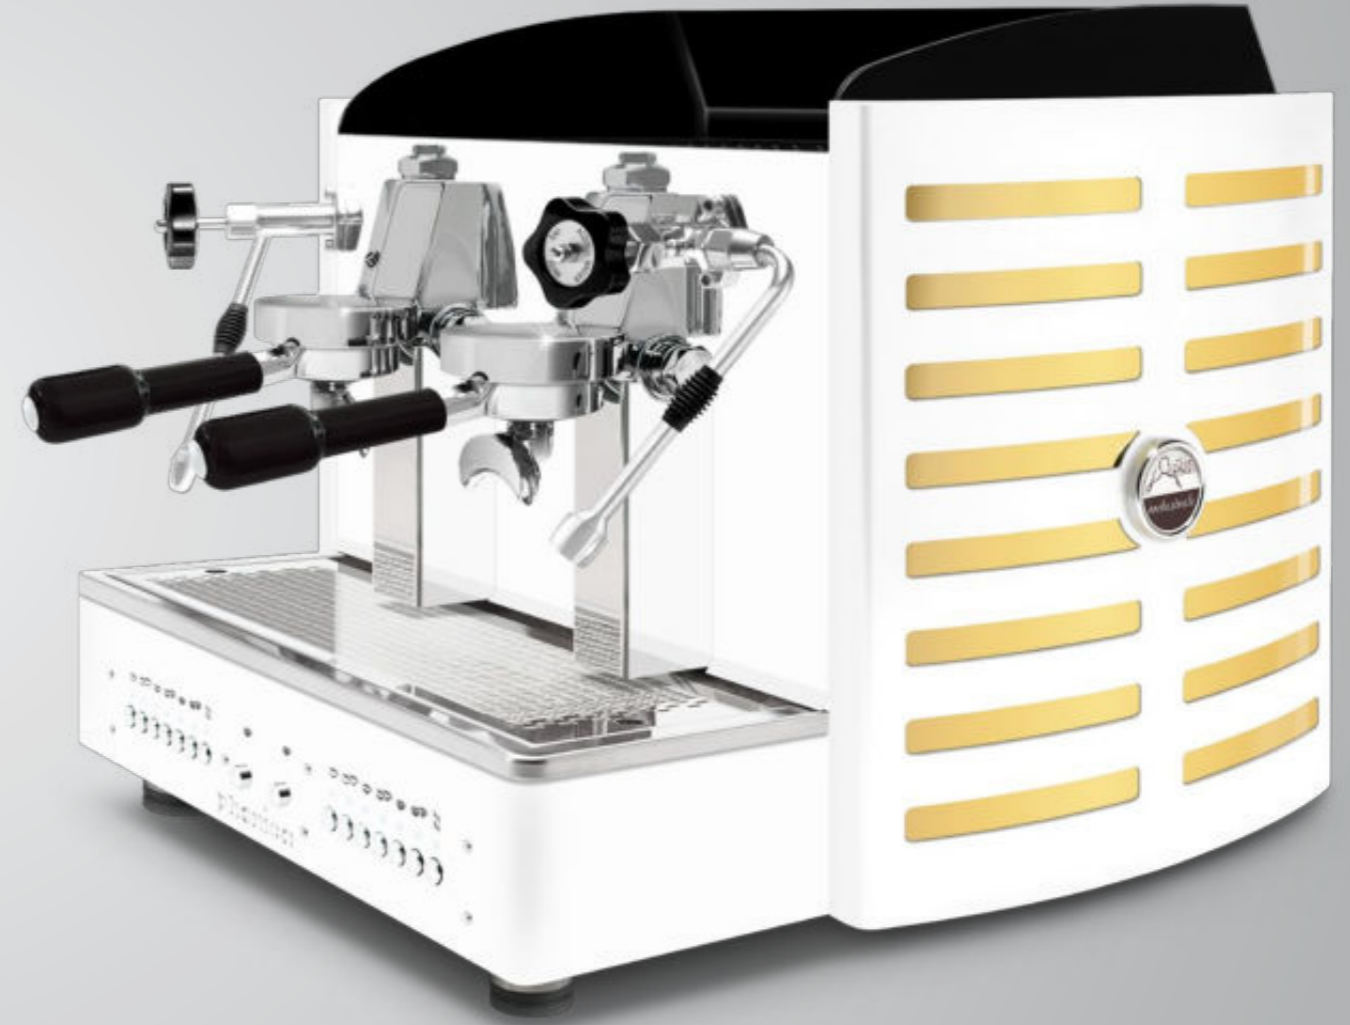

All white
gold methacrylate