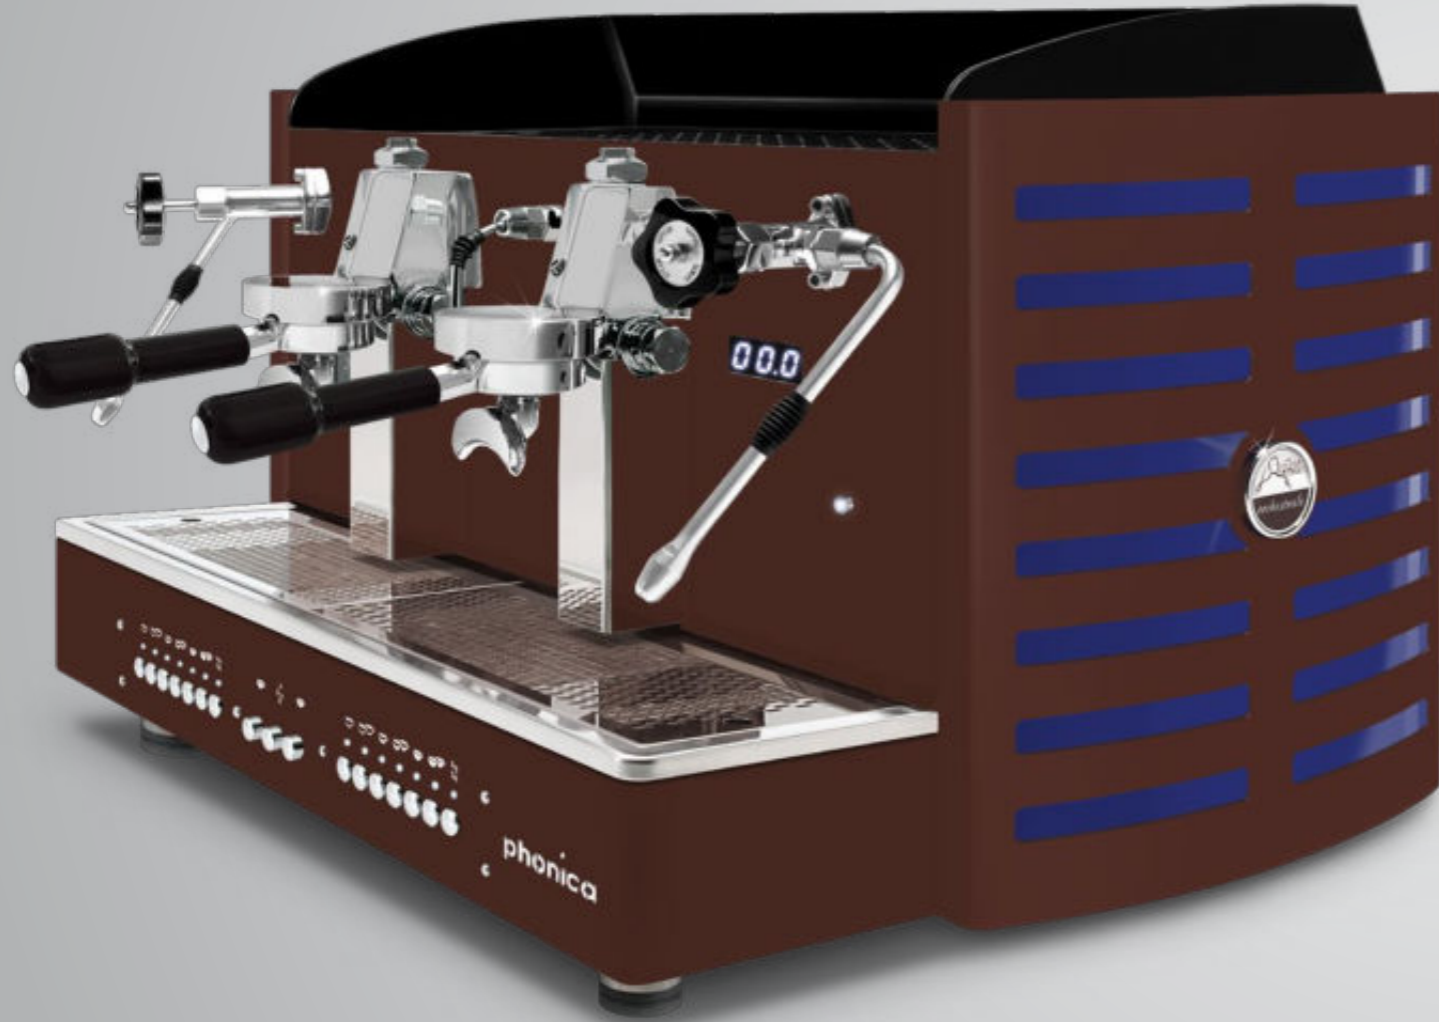

All rust brown
blue methacrylate