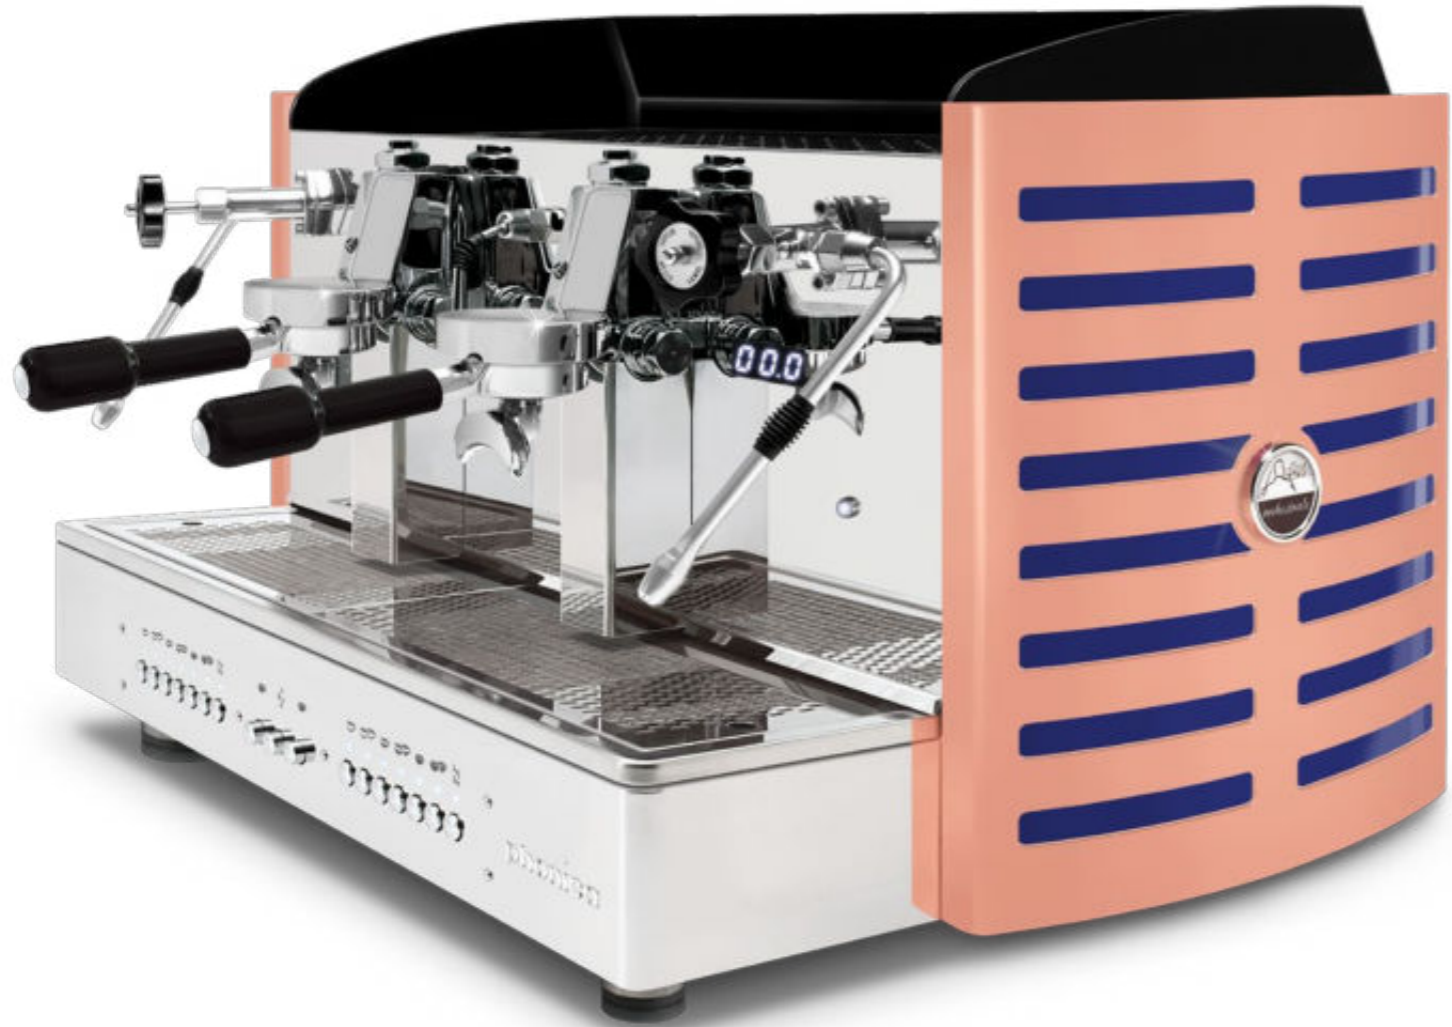

steel painted **copper** sides
blue methacrylate