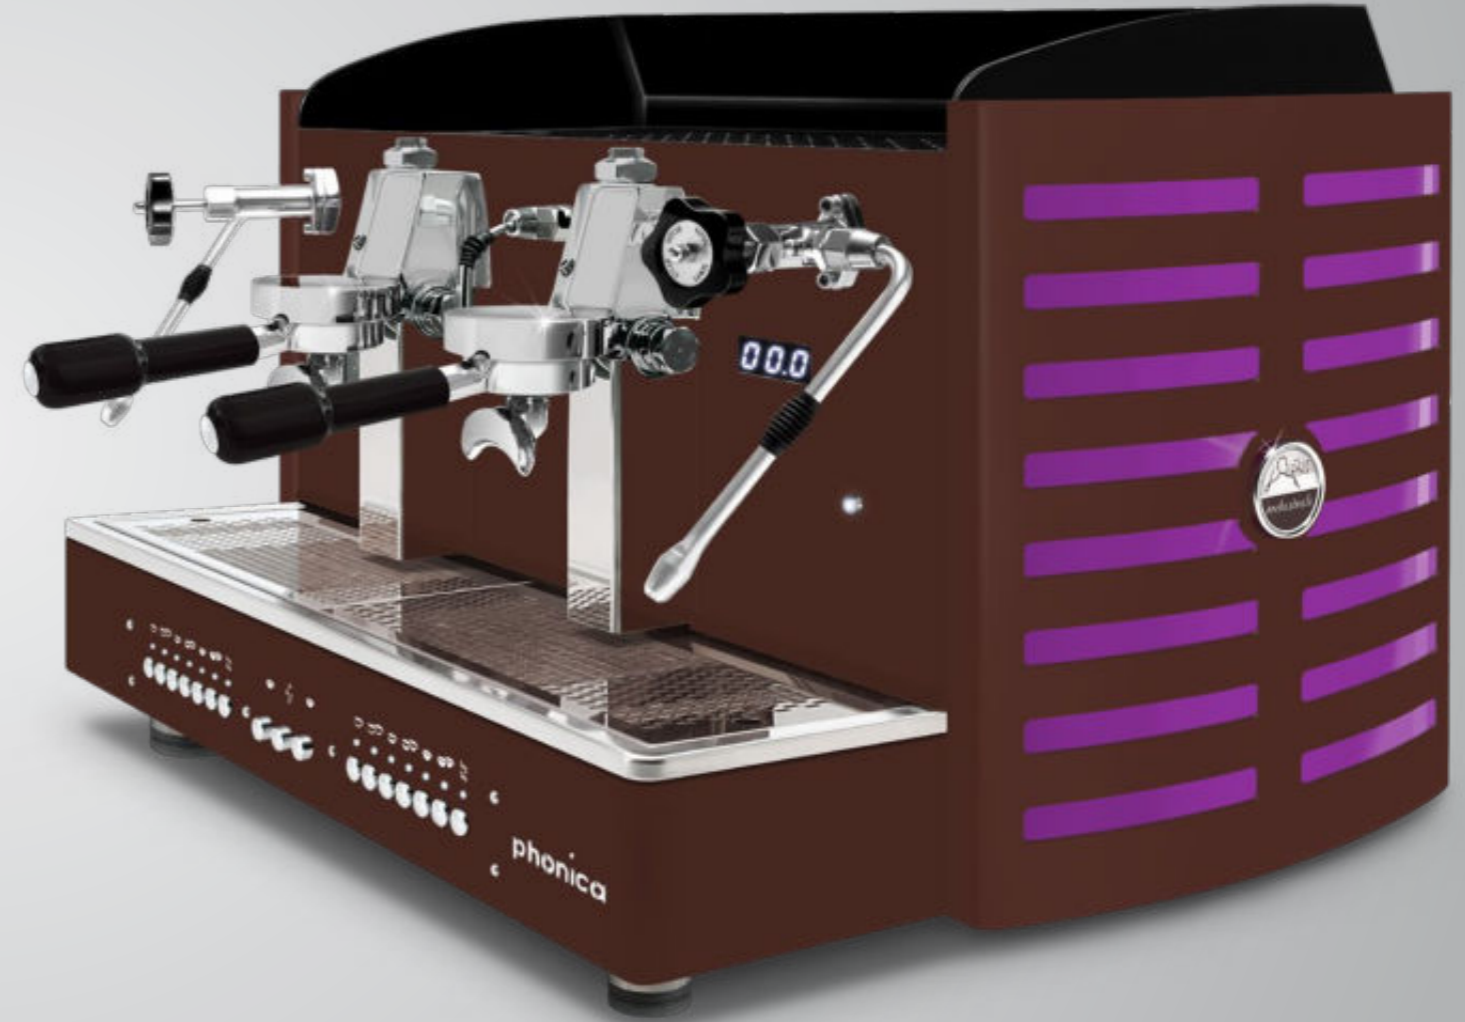

All rust brown
violet methacrylate