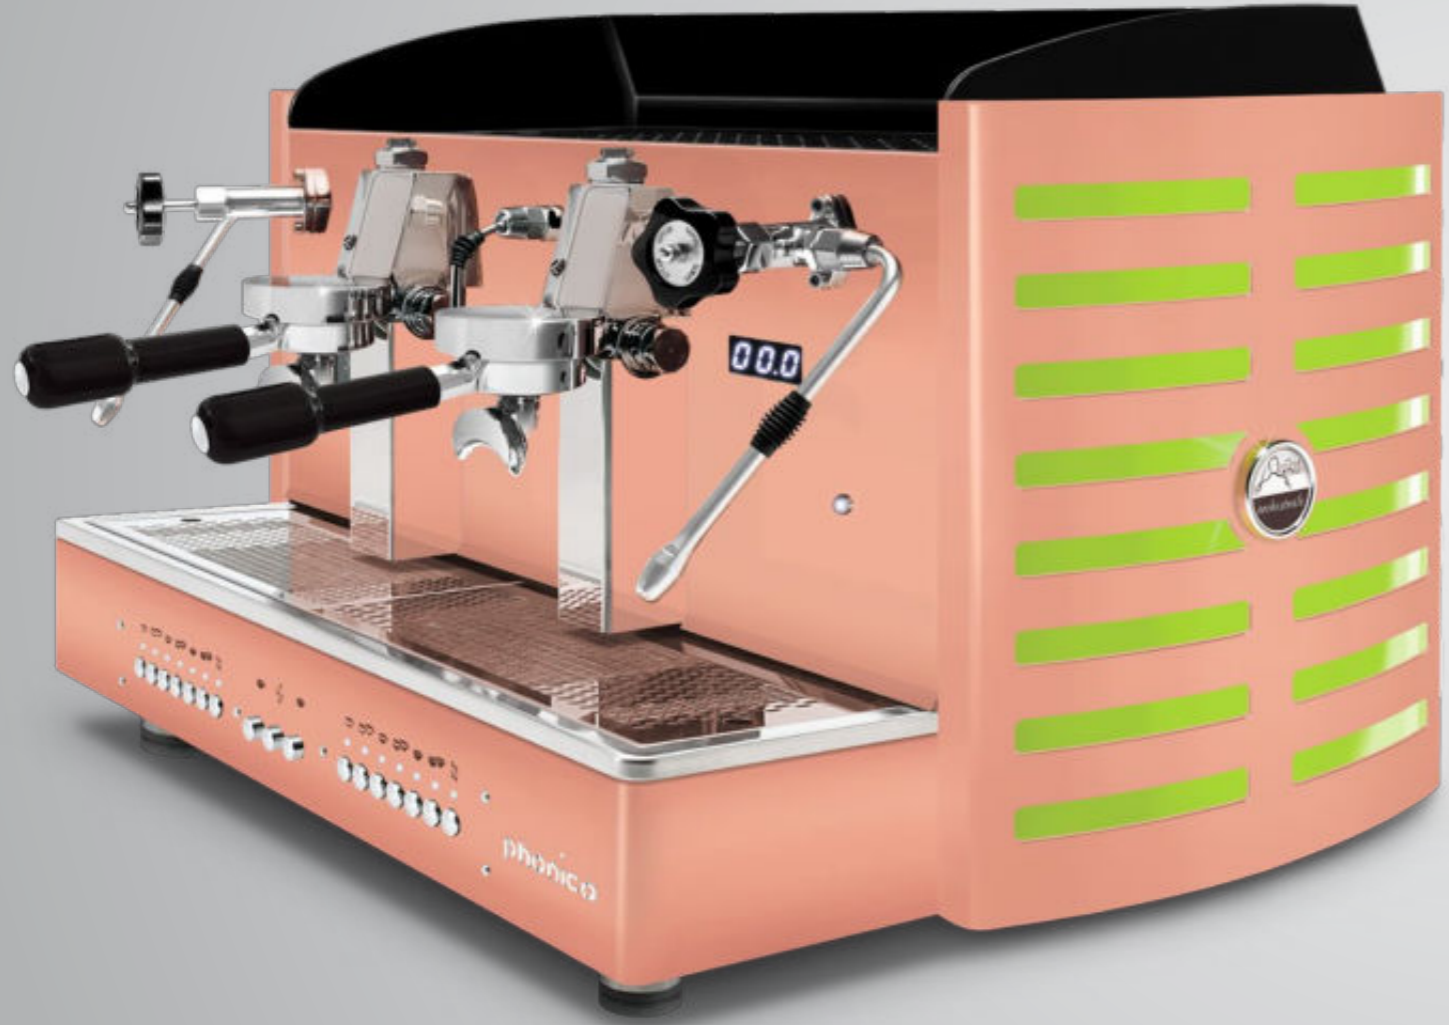

All copper
yellow methacrylate