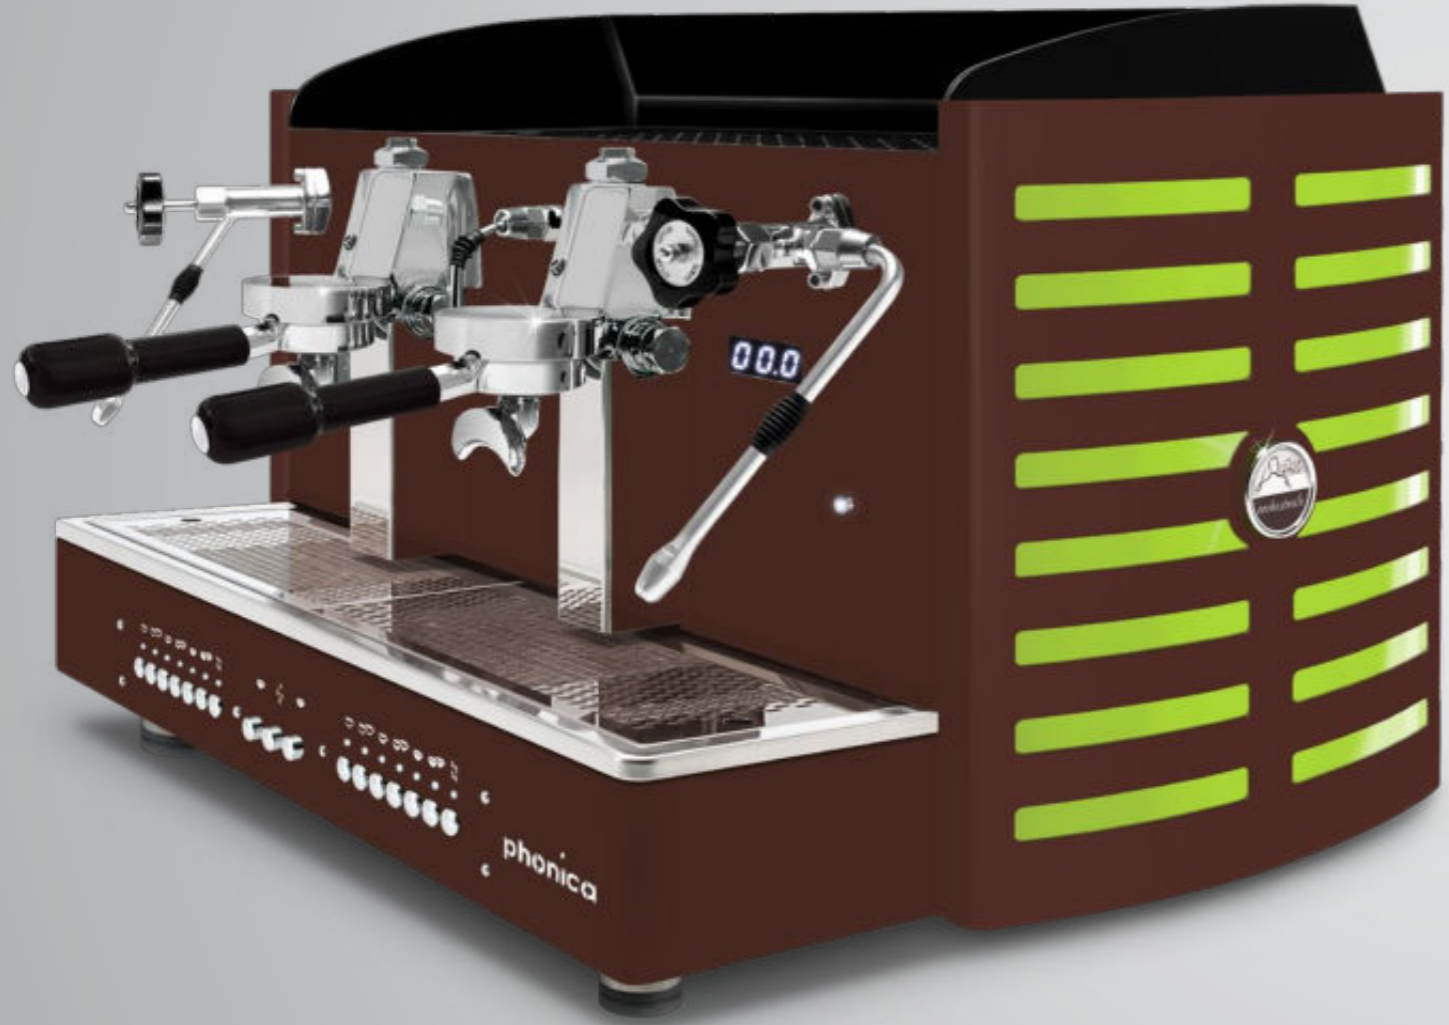

All rust brown
green methacrylate