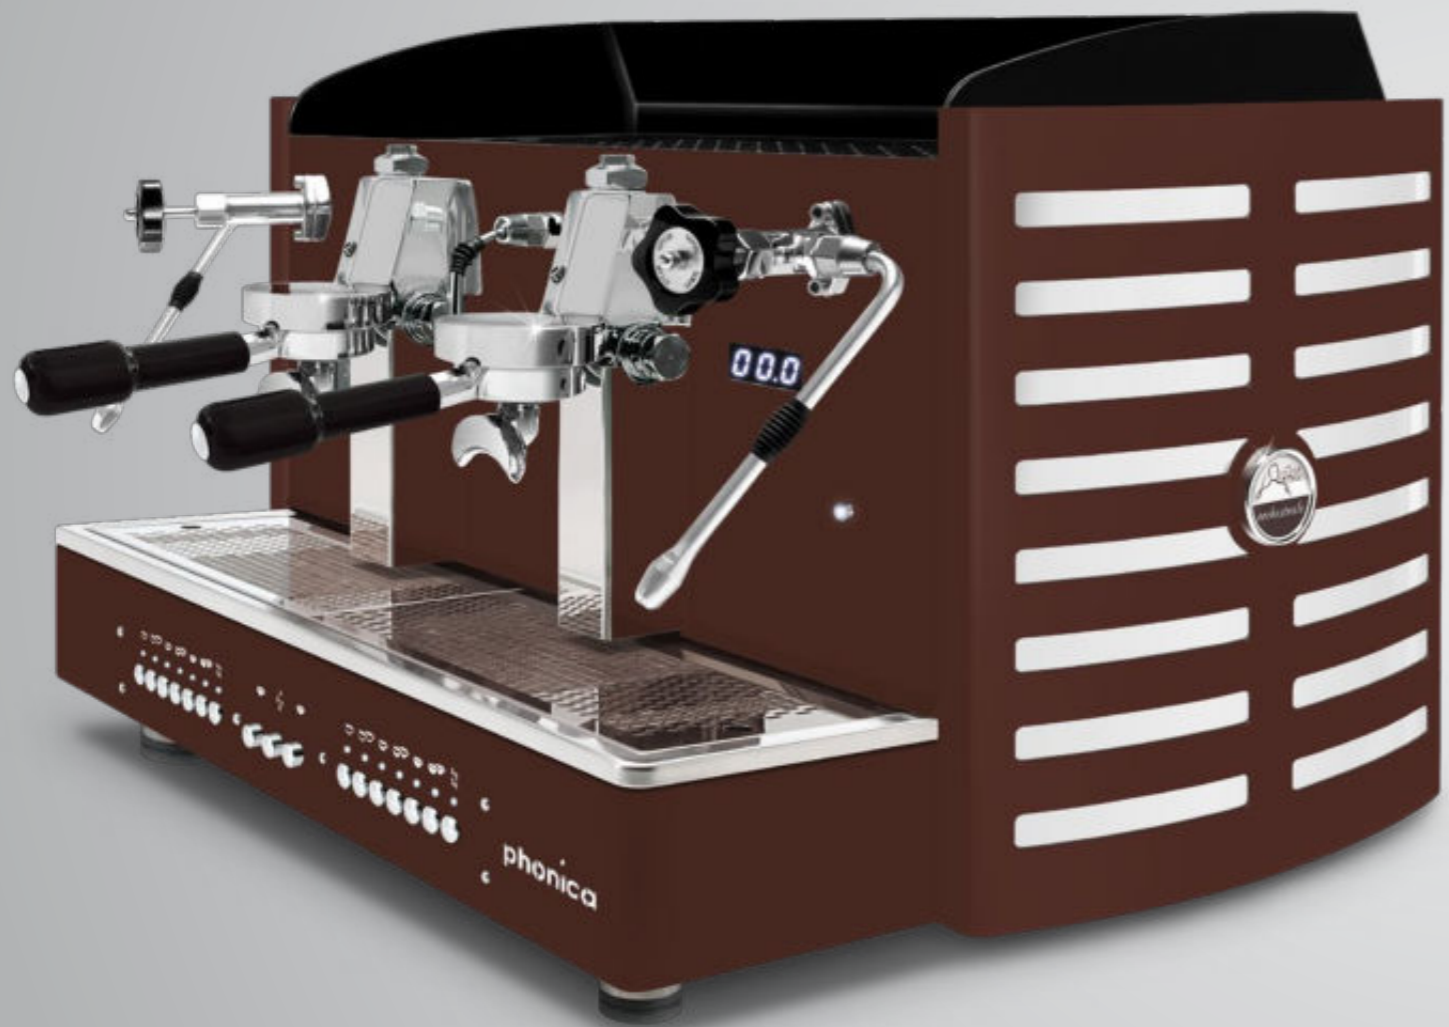

All rust brown
silver methacrylate