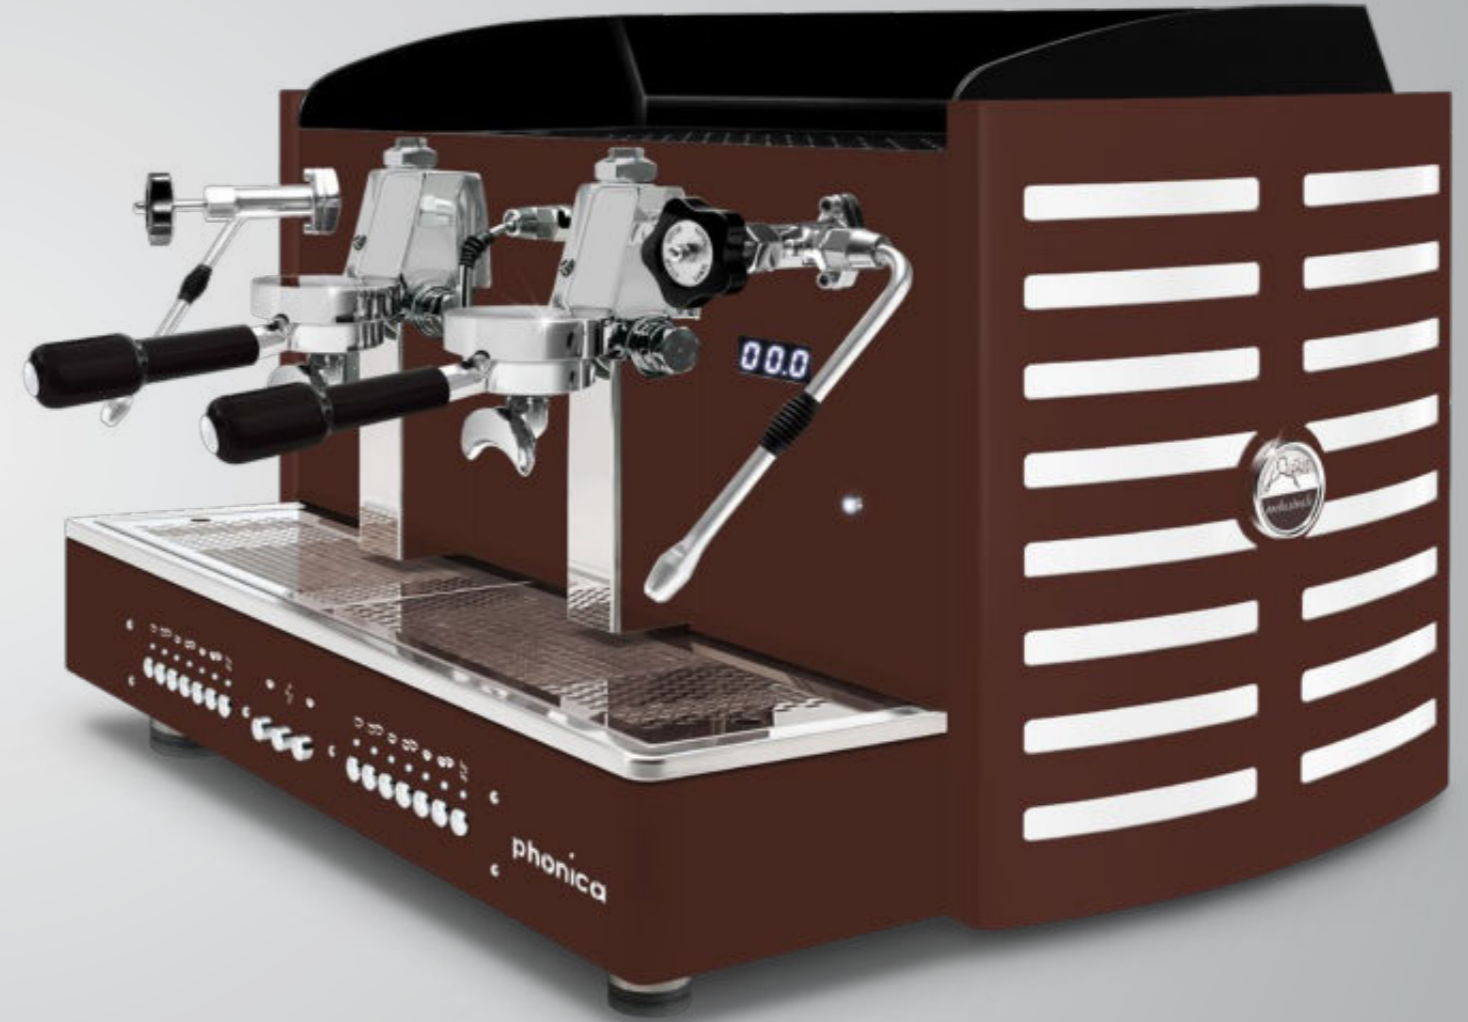

All rust brown
white methacrylate