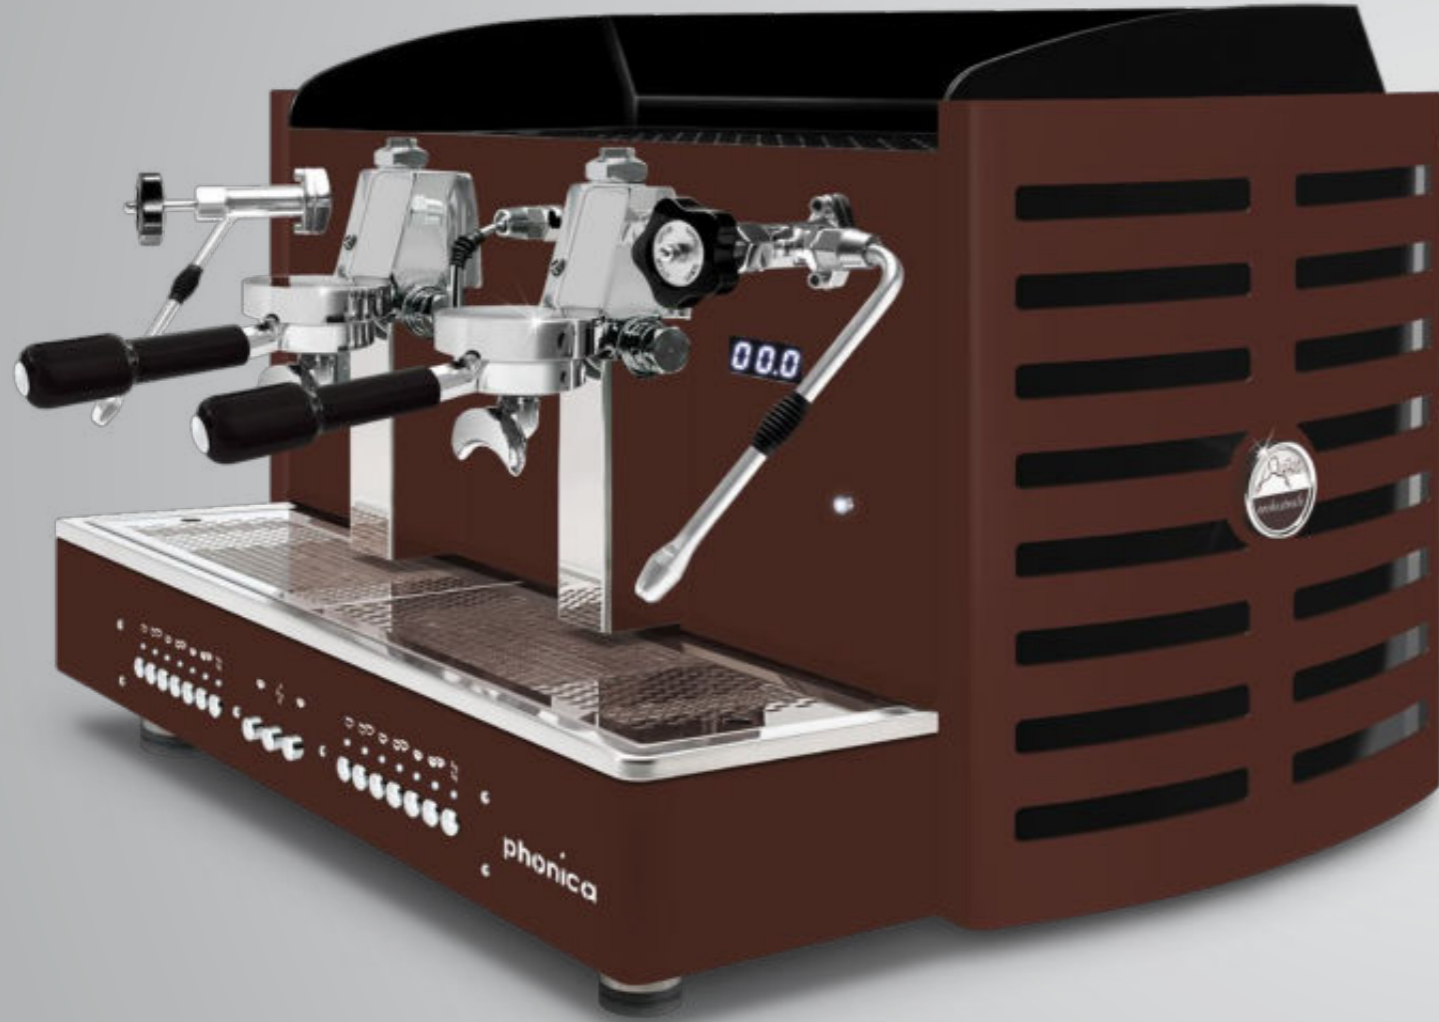

All rust brown
black methacrylate