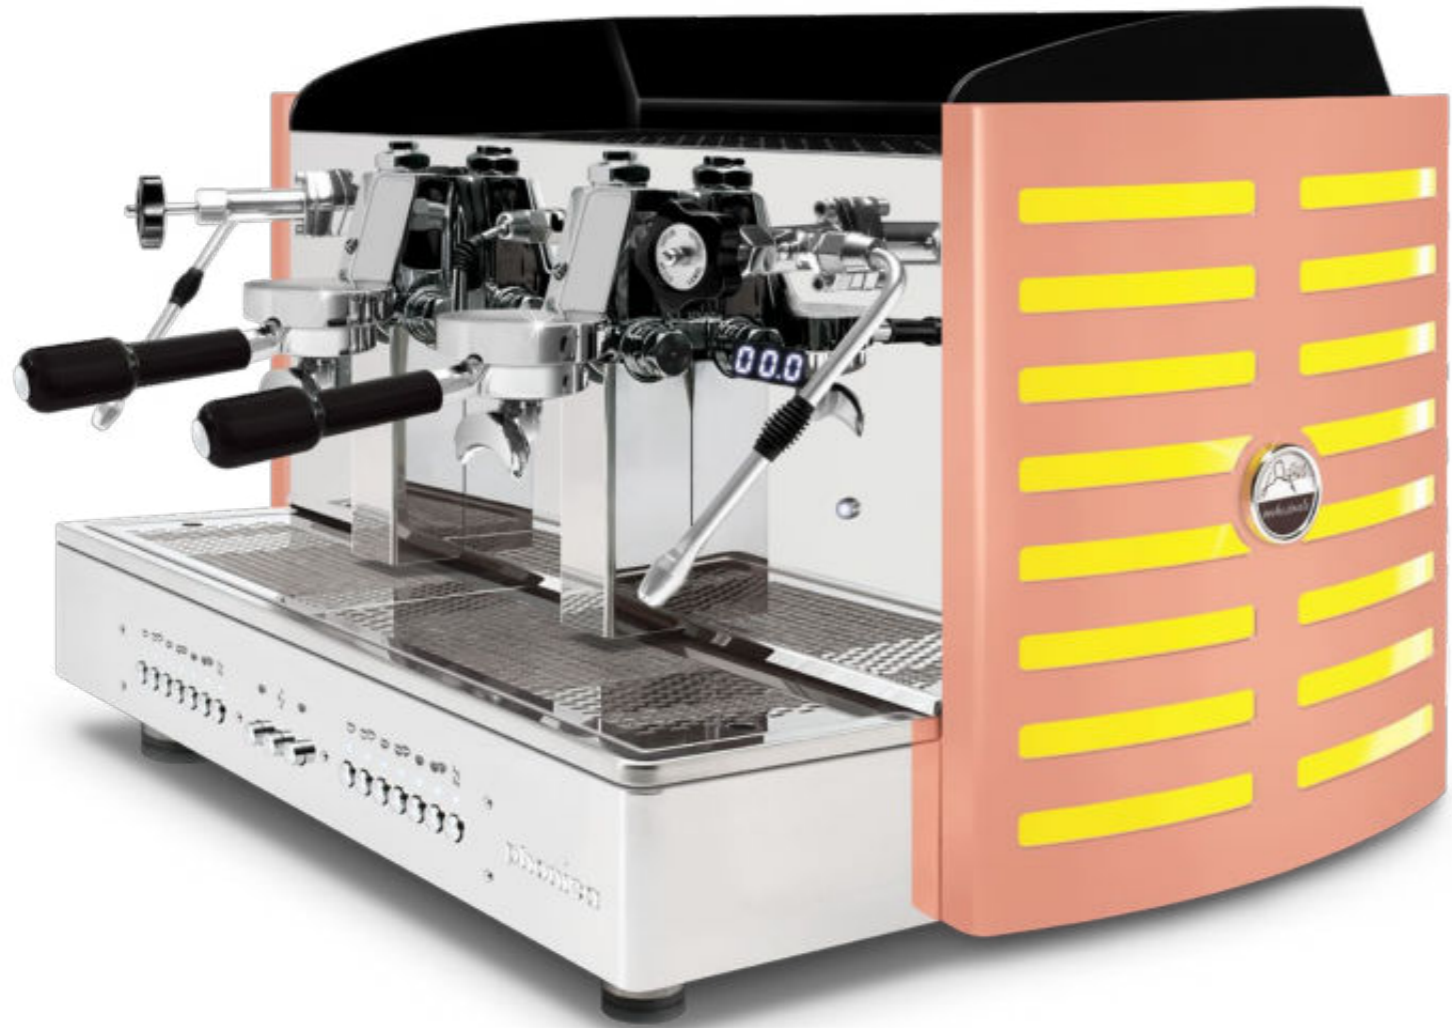

steel painted **copper** sides
yellow methacrylate