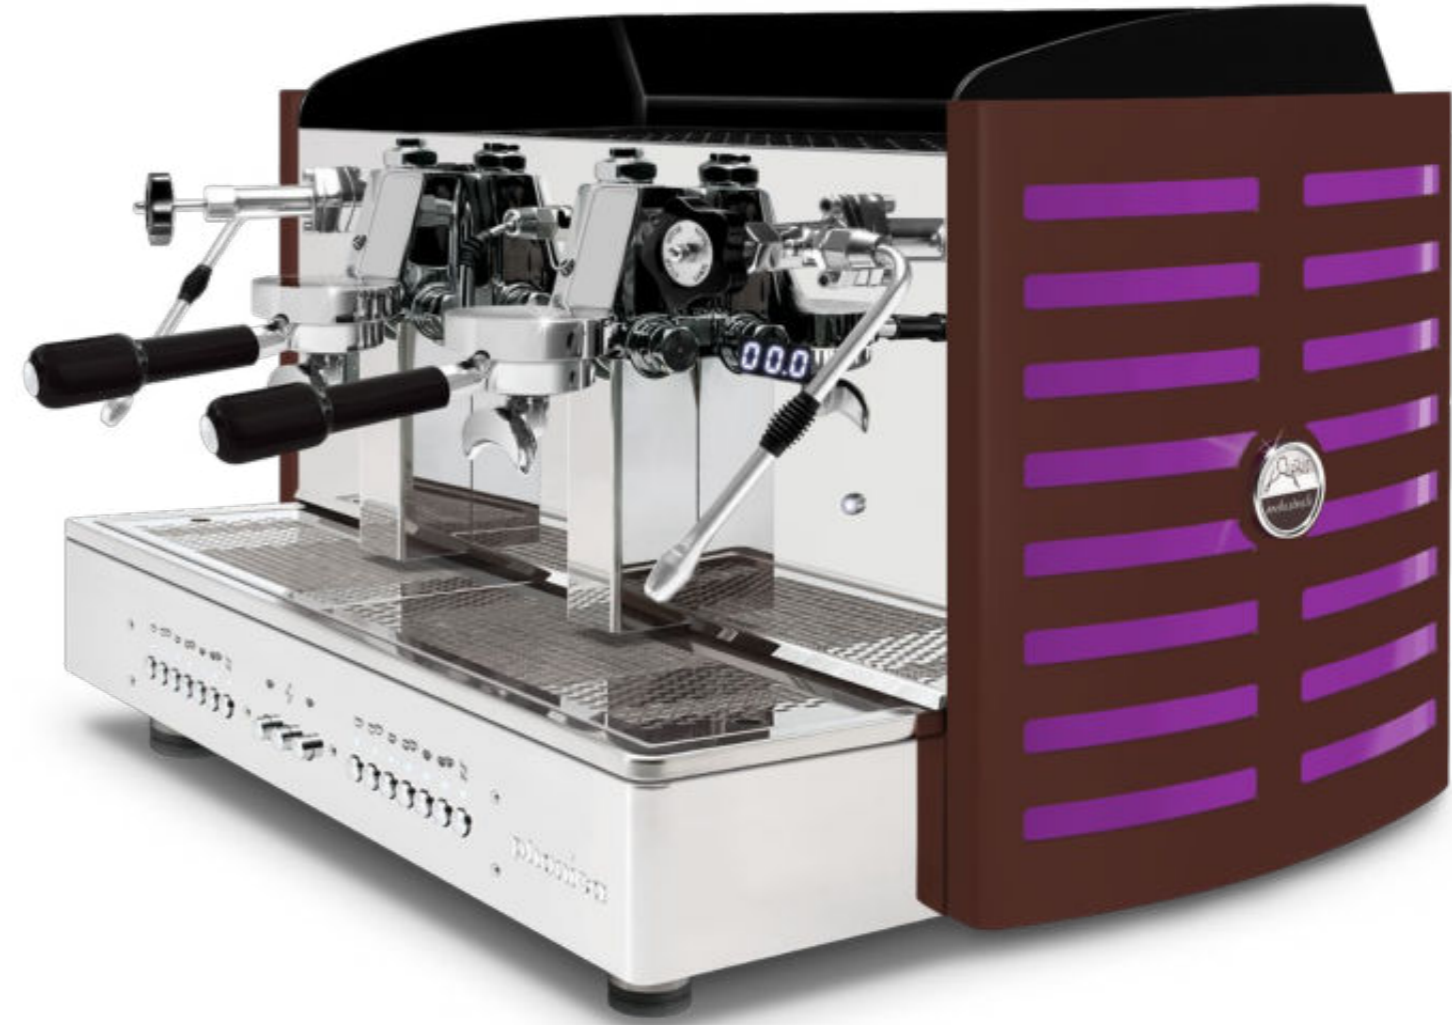

steel painted **rust brown** sides
violet methacrylate