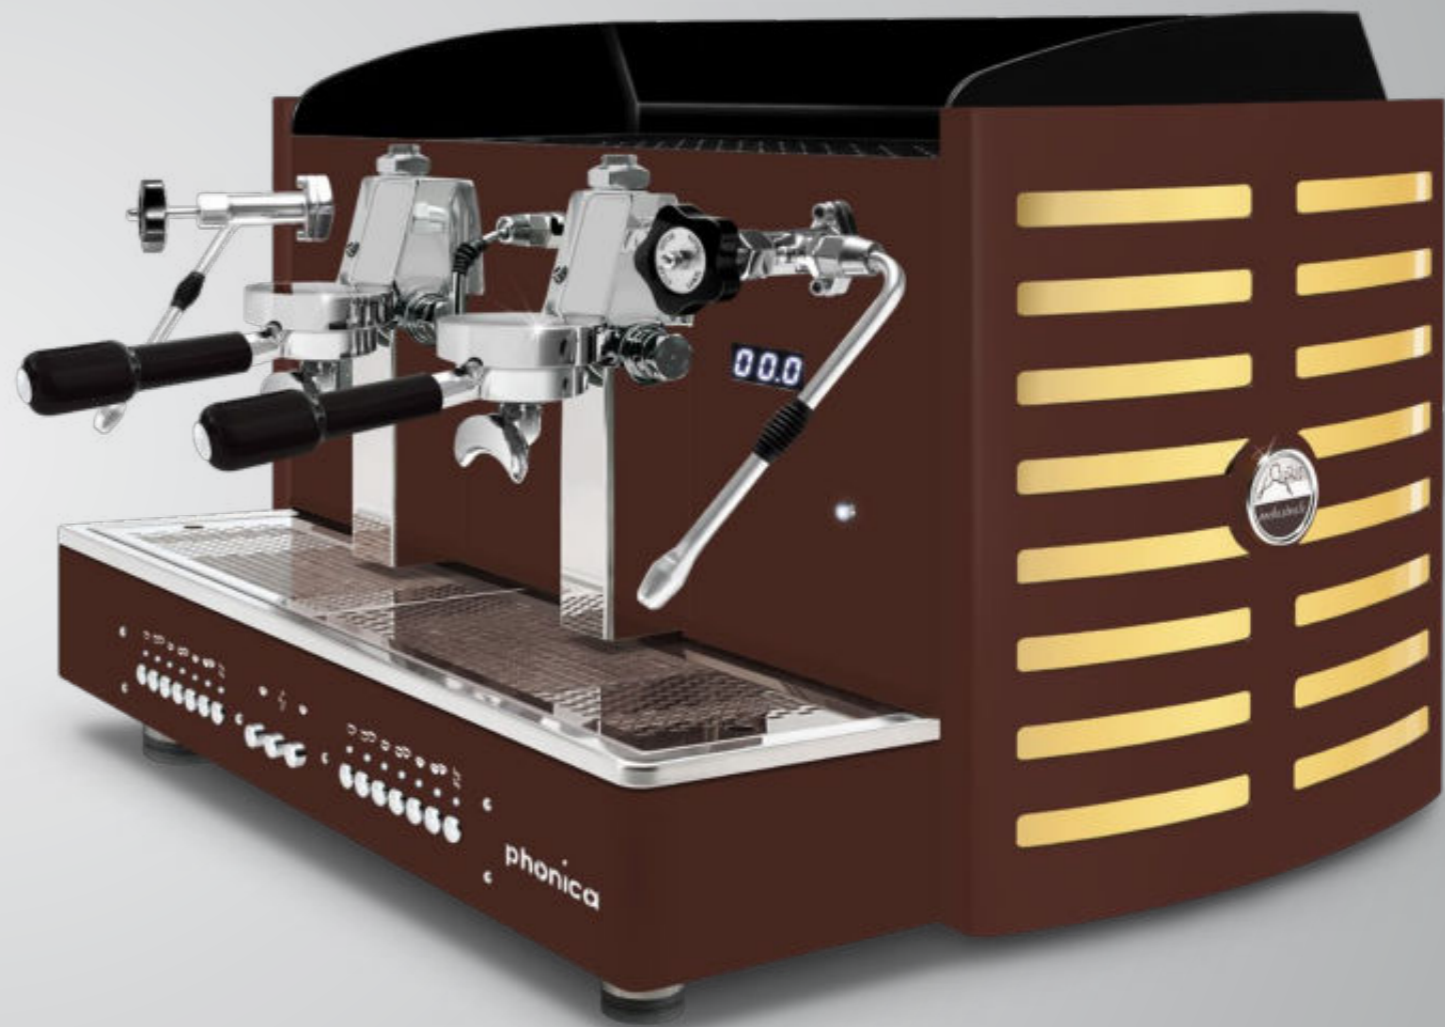

## Aesthetic & Logo customisation

We are able to evaluate any kind of customisation about logos, materials and paints.

74 cm

45,5 cm