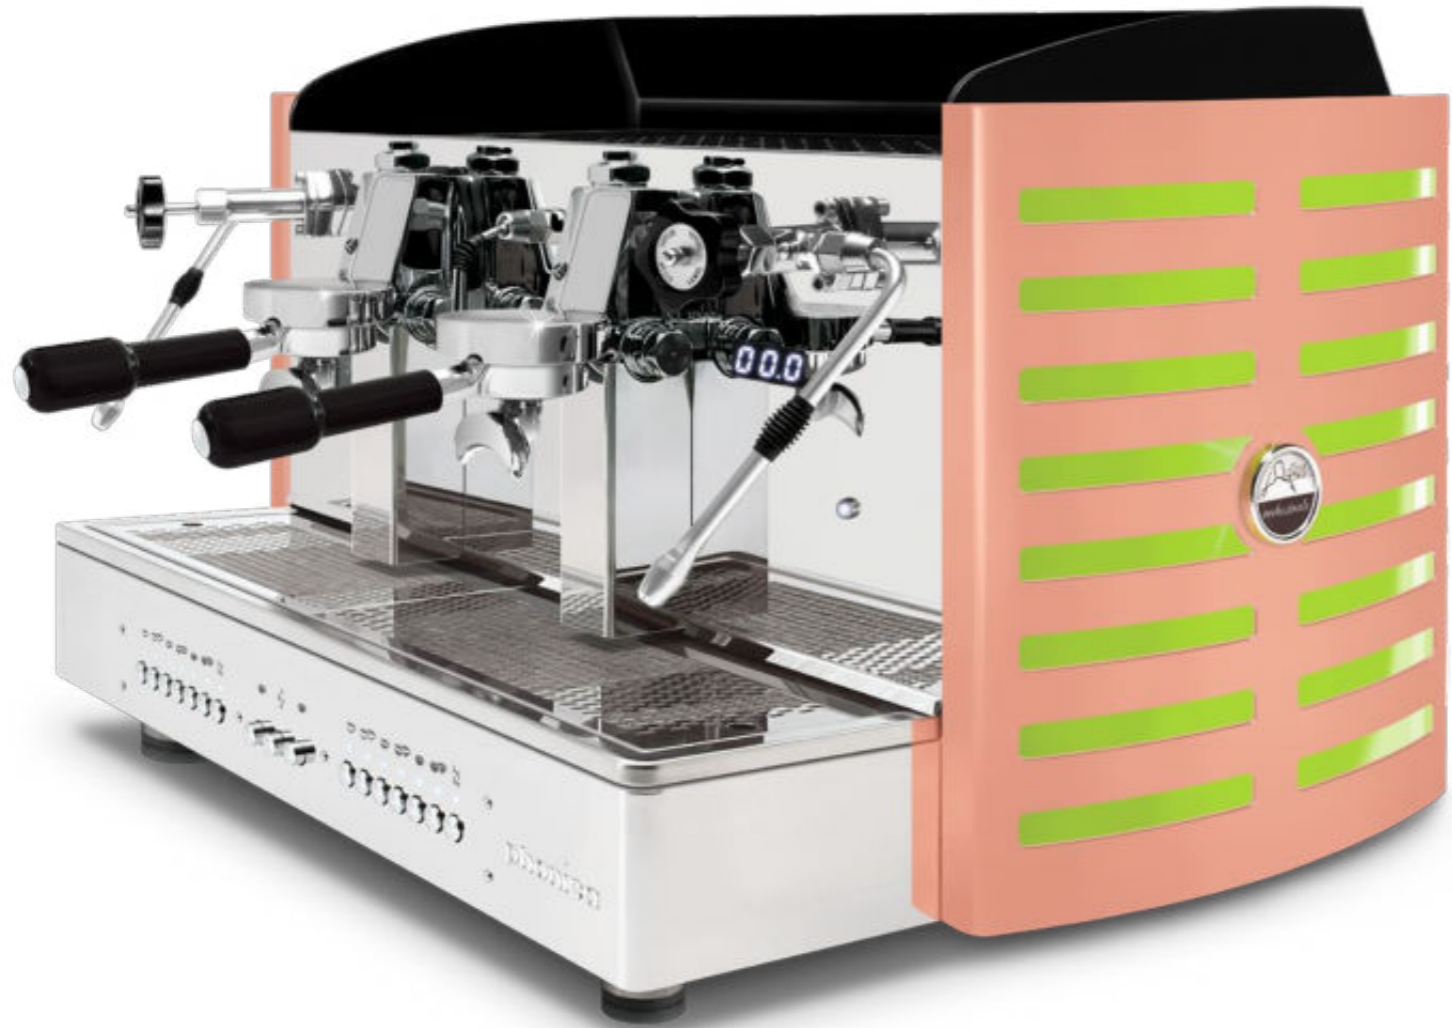

steel painted **copper** sides
green methacrylate