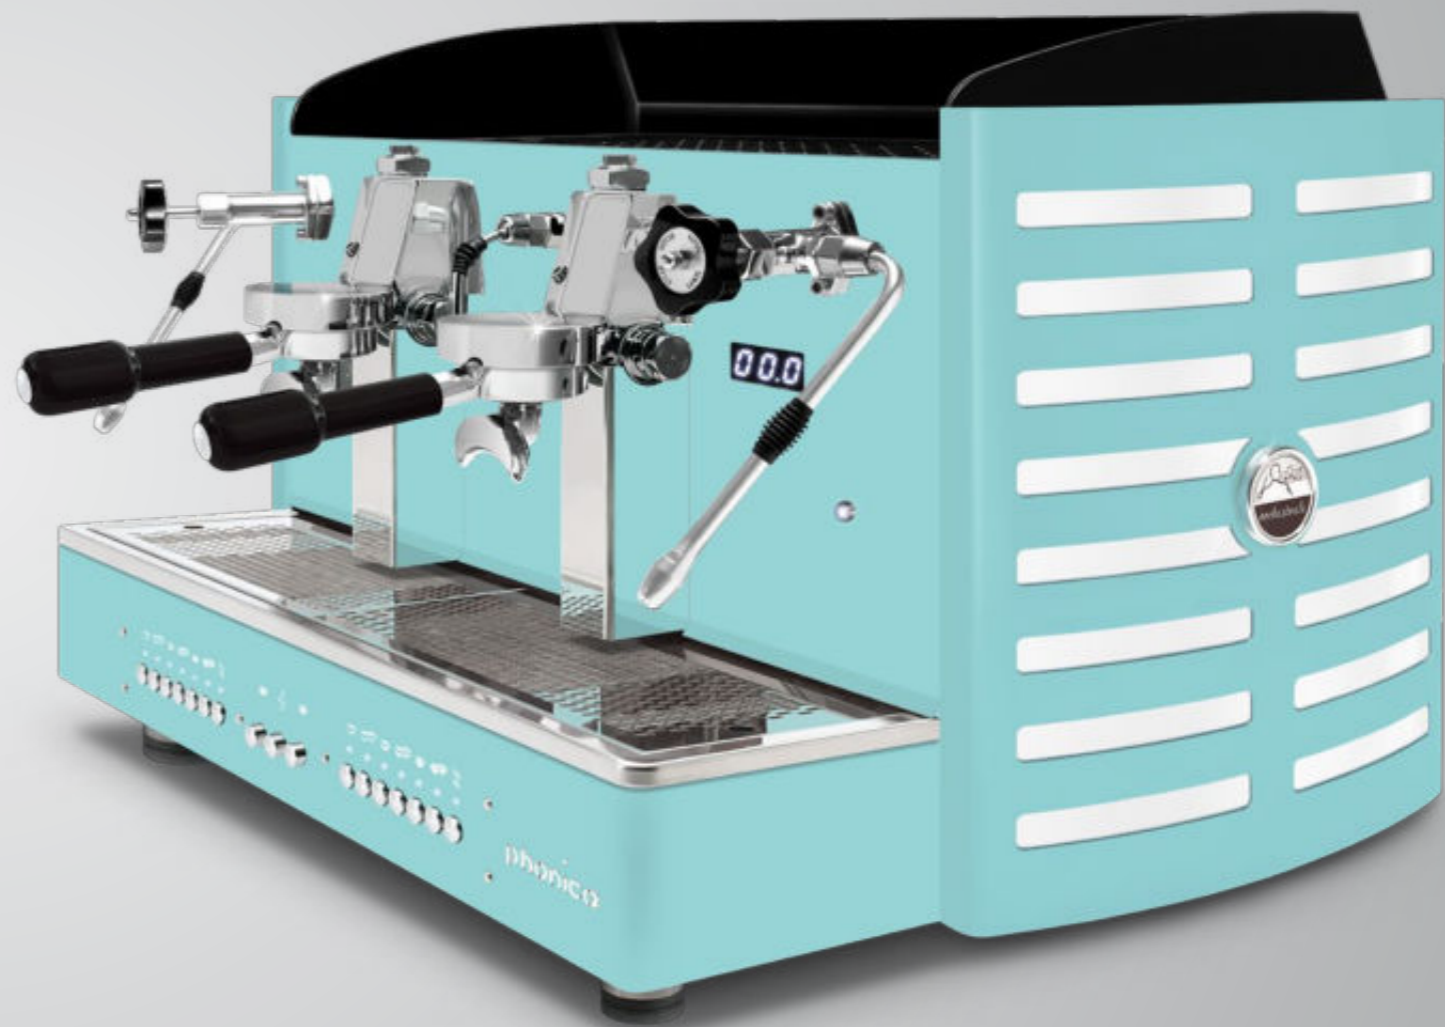

All blue Tiffany
red methacrylate