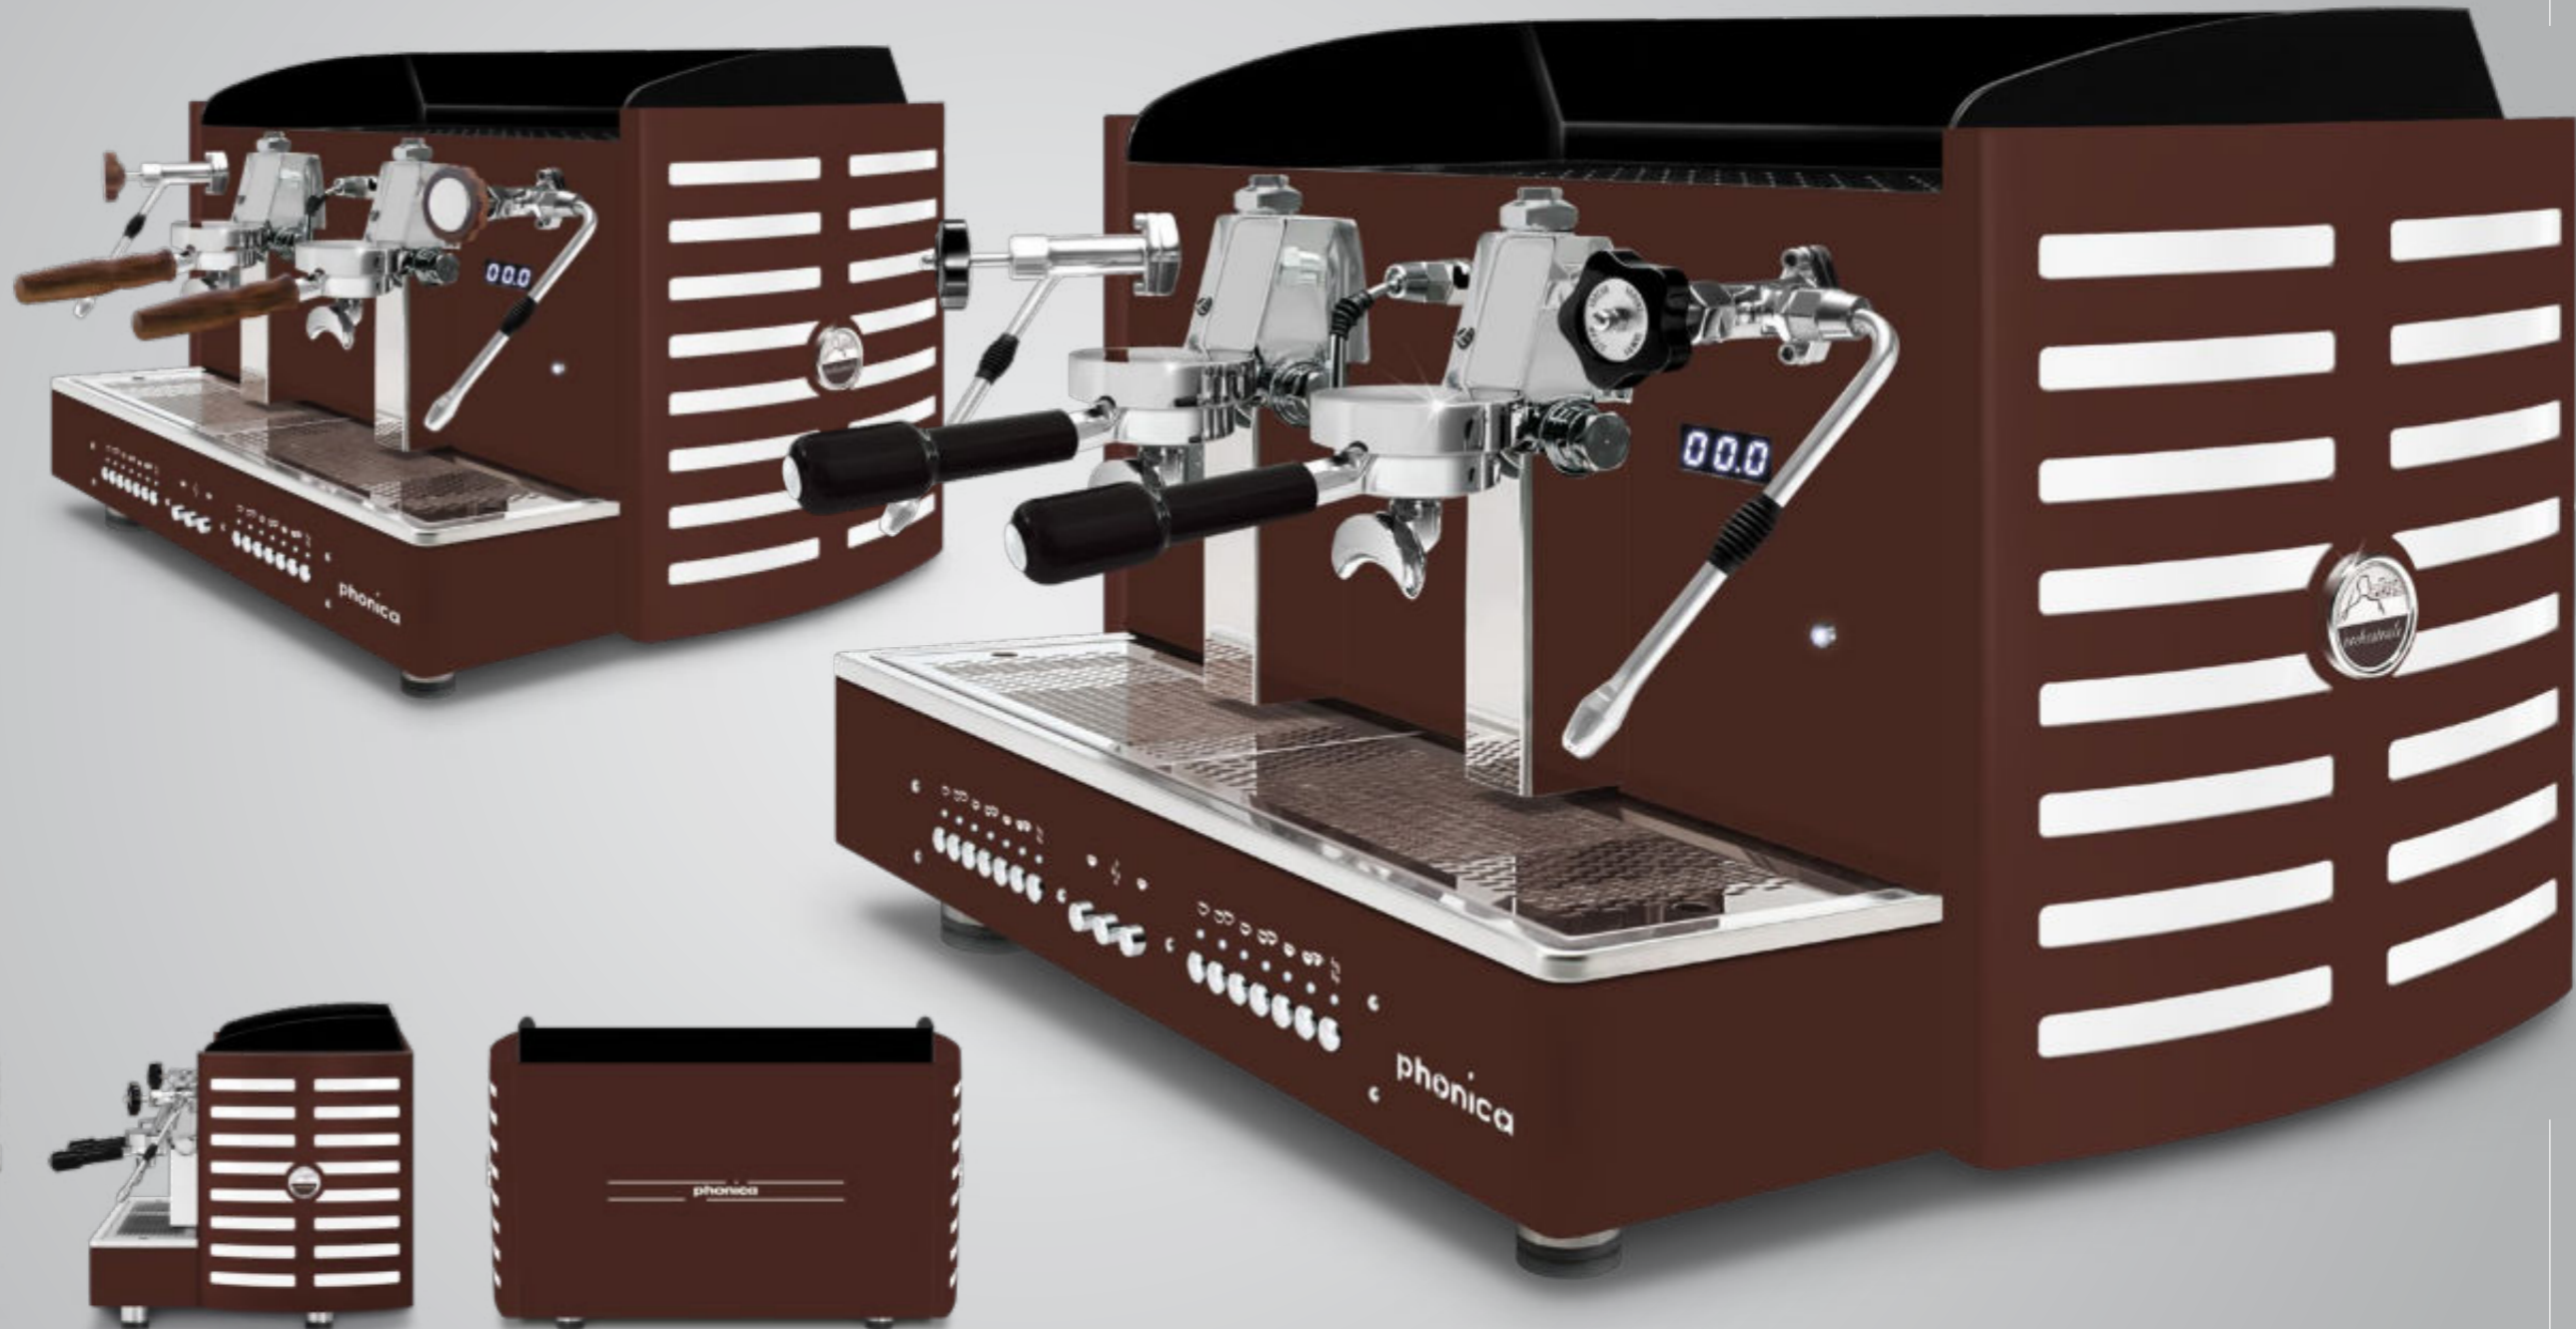

ALL RUST BROWN

AUTOMATIC • SEMIAUTOMATIC
2 gr

Also available with all other aesthetic optional: painted steel sides and/or back white, black, rust brown, blue Tiffany, copper.

All finishings can have many different colour methacrylate: white, green, red, yellow, orange, blue, violet, silver mirror, gold mirror.