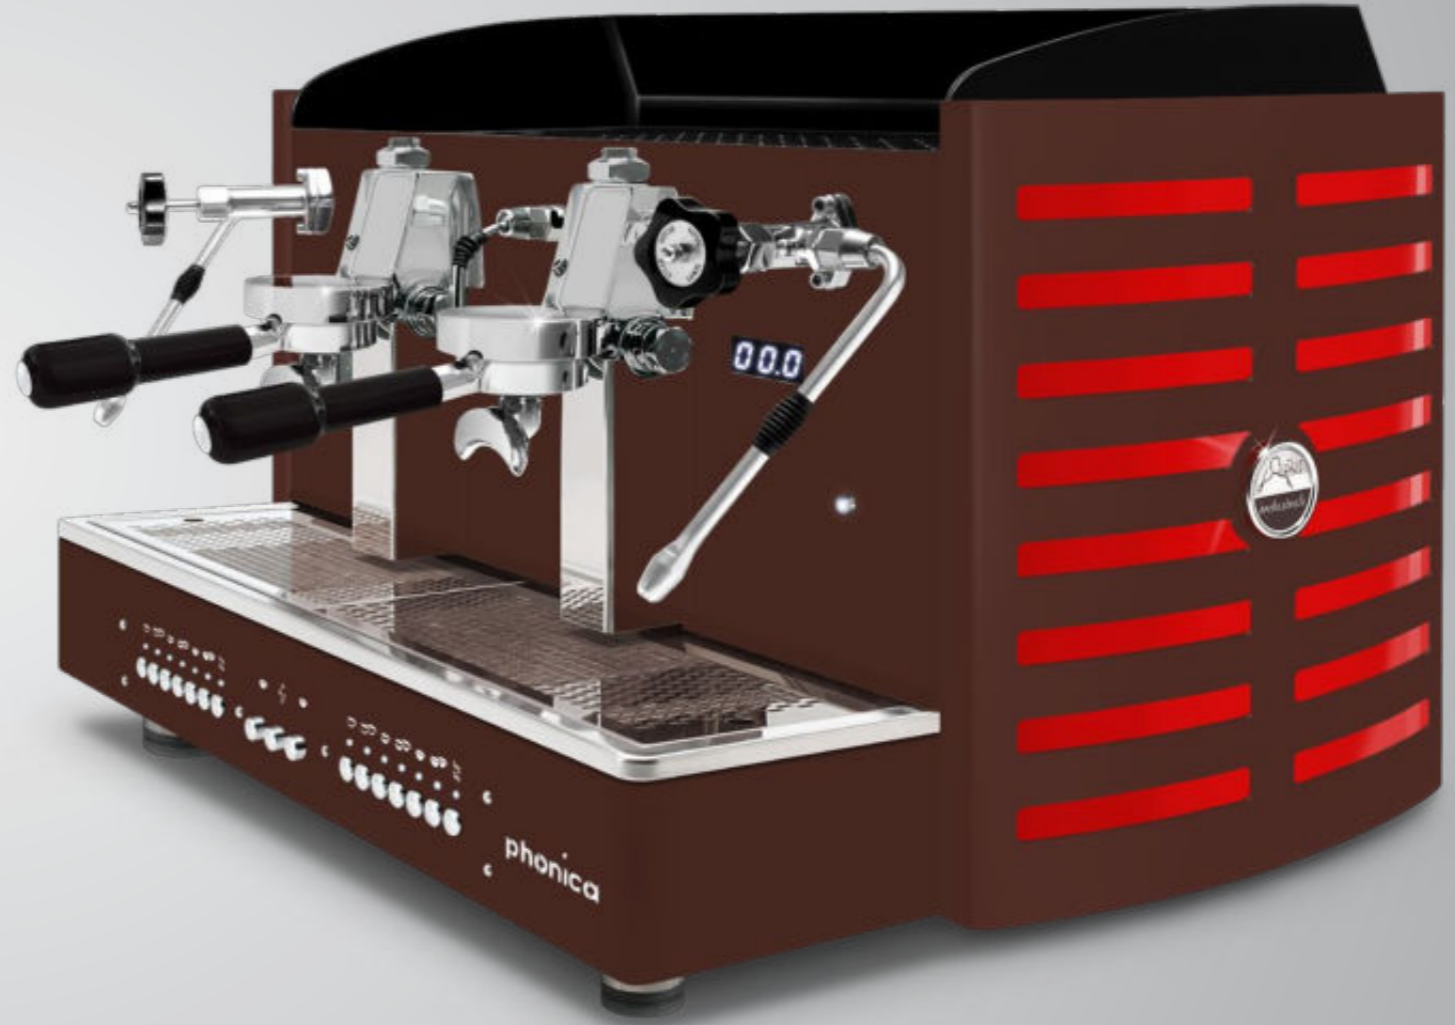

All rust brown
red methacrylate