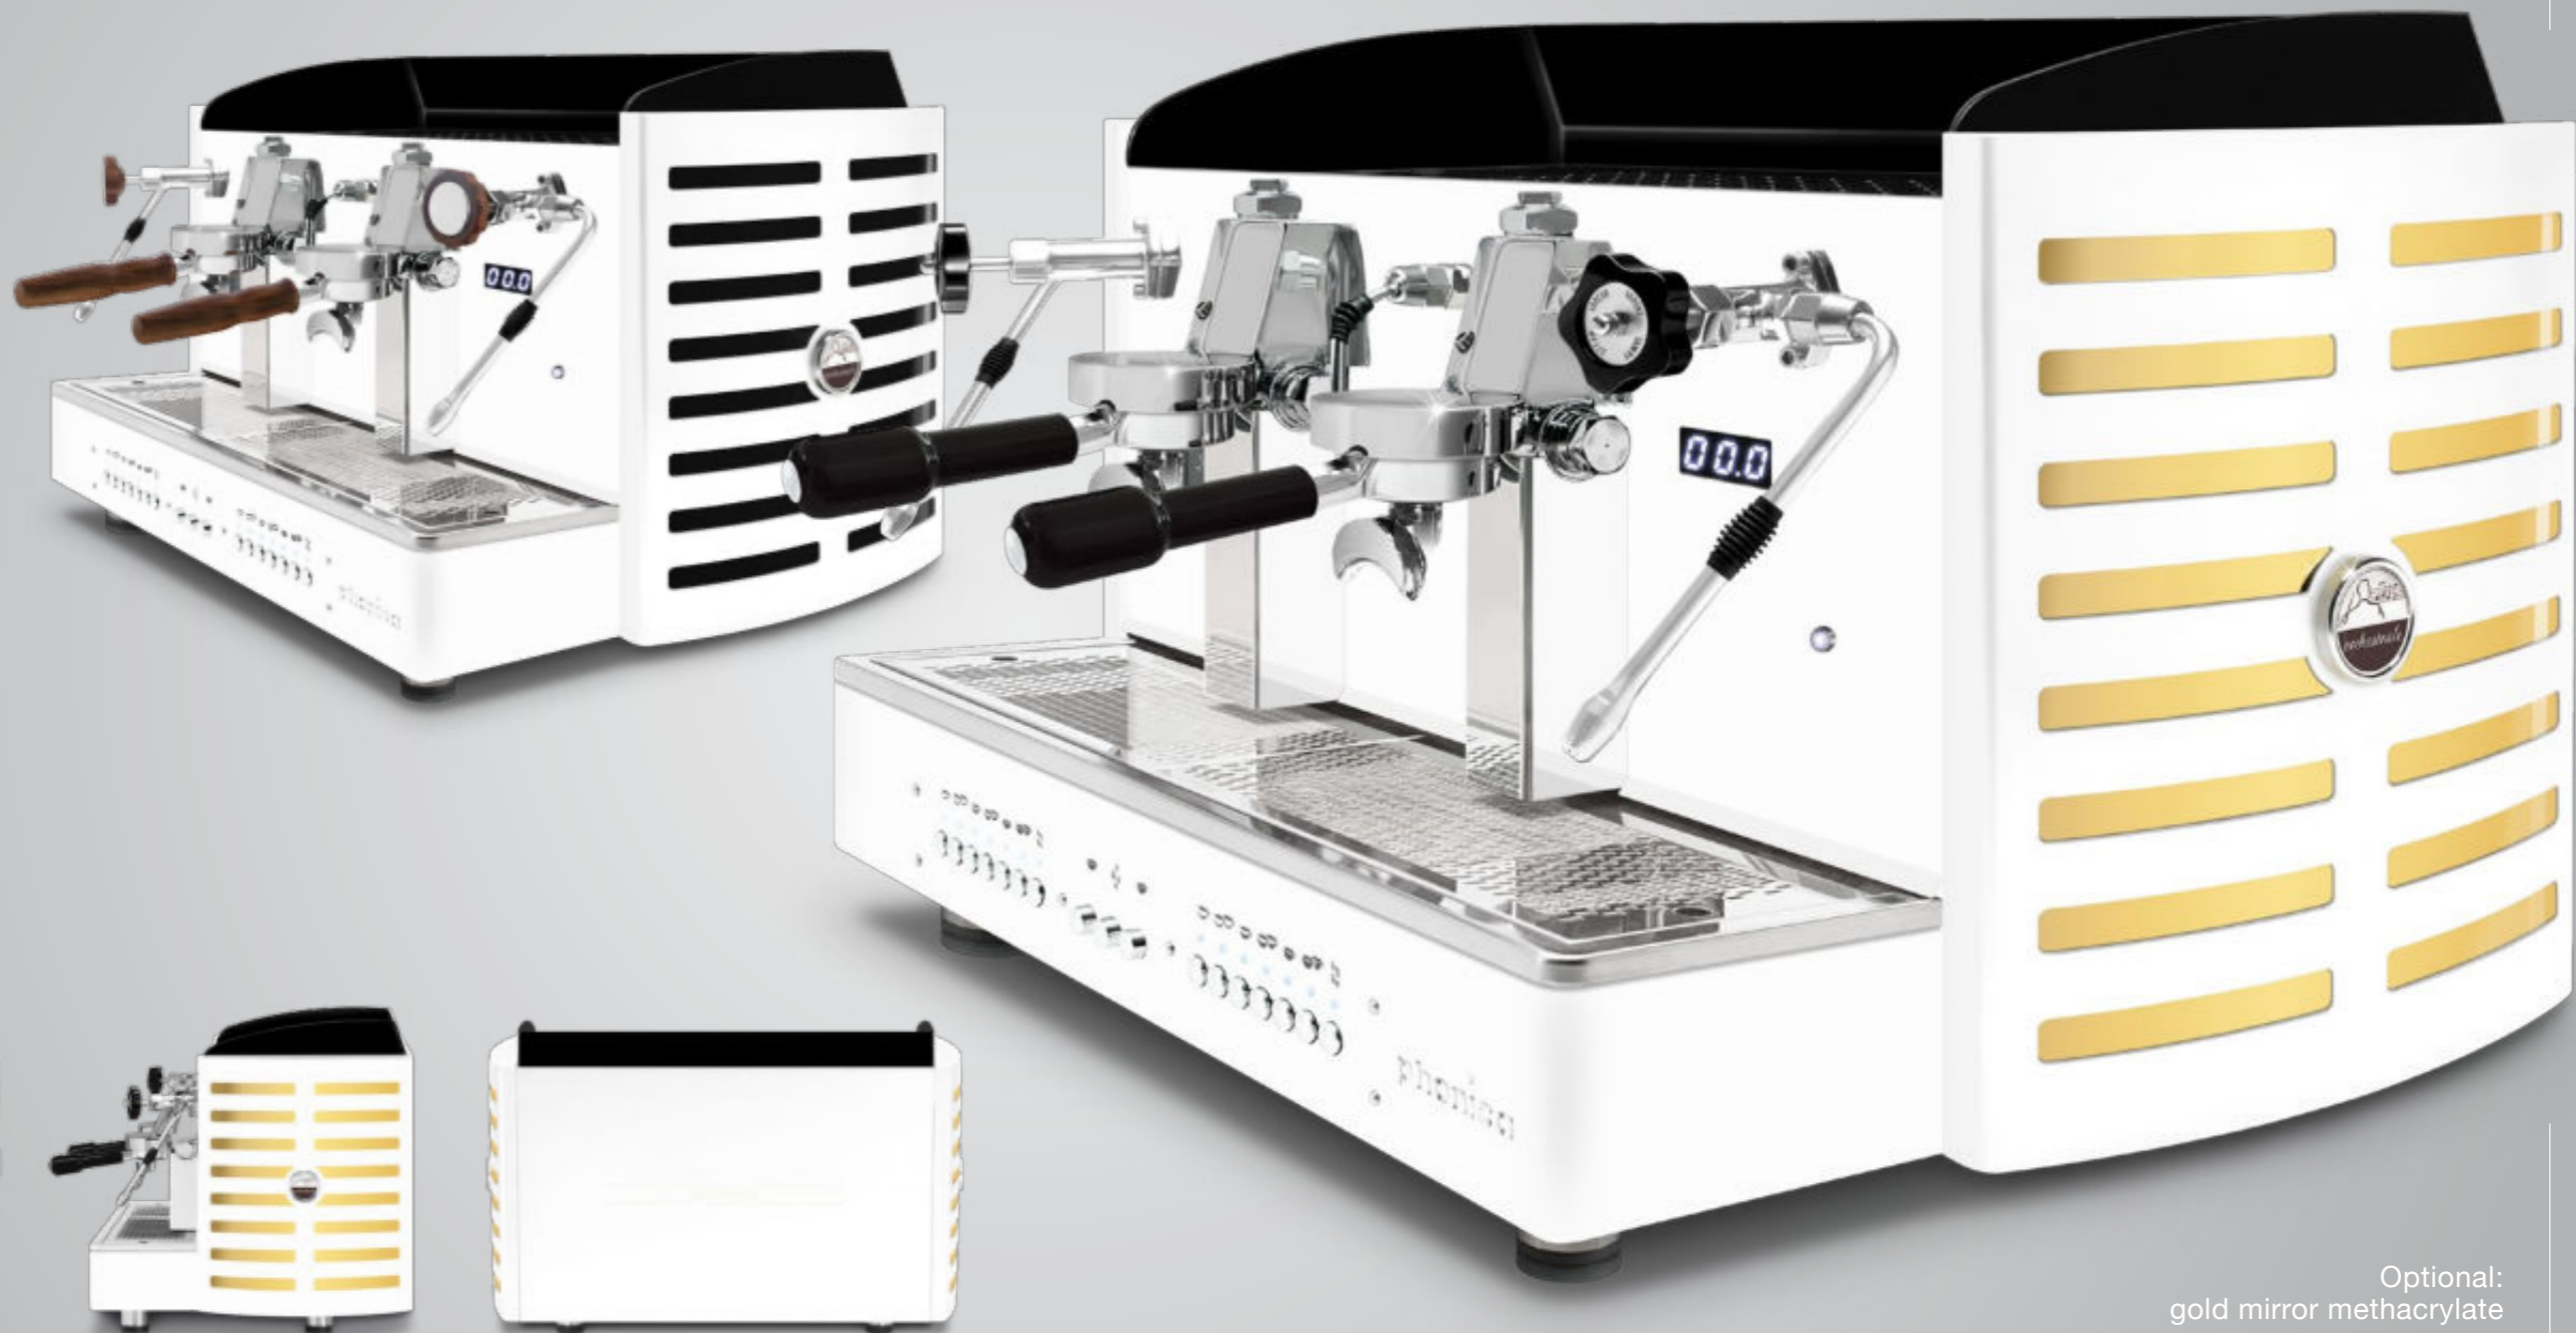

ALL WHITE

AUTOMATIC • SEMIAUTOMATIC
2 gr

Also available with all other aesthetic optional: painted steel sides and/or back white, black, rust brown, blue Tiffany, copper.

All finishings can have many different colour methacrylate: white, green, red, yellow, orange, blue, violet, silver mirror, gold mirror.

Optional:
gold mirror methacrylate