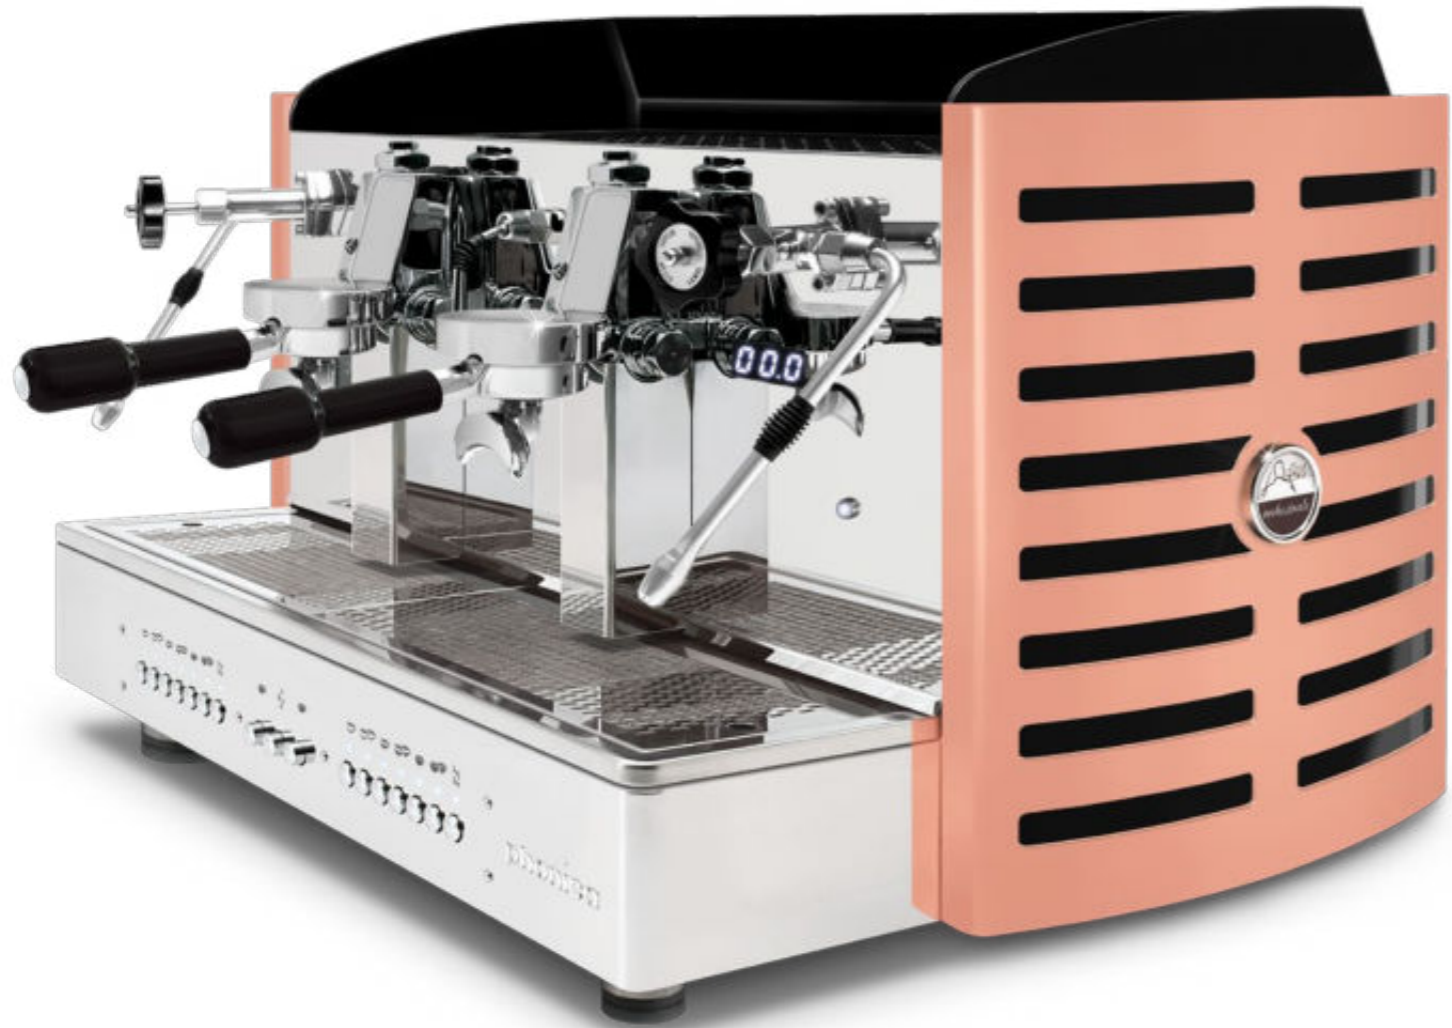

steel painted **copper** sides
black methacrylate