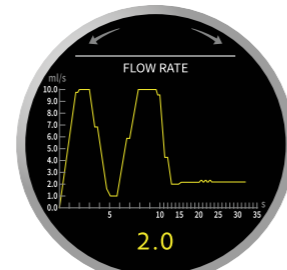

Nota Evolution automatic 1 gr. PID Touch screen is born to maximize control and the quality of professional espresso in a compact, sophisticated machine like the manual Nota 1gr. Always with E61 brewing raised group, 3 litres copper boiler, switch for water loading selection (from the water system or from the tank of 2,2 litres with capacitive level detector), now enhanced with a new **100 L/h Fluid-o-Tech GA rotary pump**, new RPM motor, a new control unit, a **pressure transducer** for monitoring the rotary pump pressure, a **NTC probe** and an intuitive modern touch interface, also featured in the Etnica and Phonica Evo 1gr.

Integrated touch screen

A modern, intuitive interface that combines ergonomics and barista control for perfect repeatable extractions with advanced customization options with quick settings and full access to all operating parameters:

- Temperature (PID)
- 4 doses and 4 pre-infusions programming
- FLOW RATE + digit chrono
- Shot timer and counter
- Service and maintenance parameters
- General settings
- 3 programmed profiles:

**Extraction,
Latte/Steam,
Hybrid profile.**

Backup functions

1 semiautomatic button for coffee

Easy maintenance through:

- intuitive and tidy wiring
- easy replacement of boiler water inlet solenoid valve