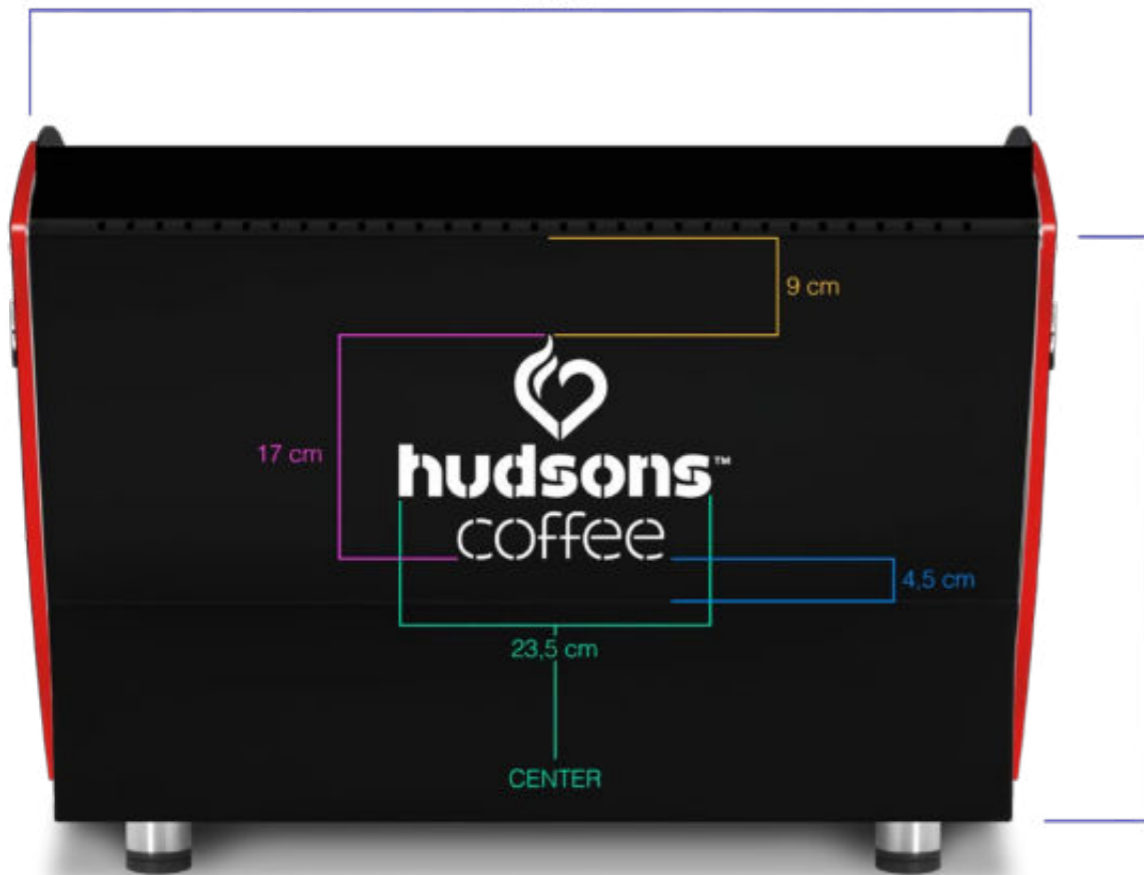

All blue Tiffany

Aesthetic & Logo customisation

We are able to evaluate any kind of customisation about logos, materials and paints.

74 cm

45,5 cm