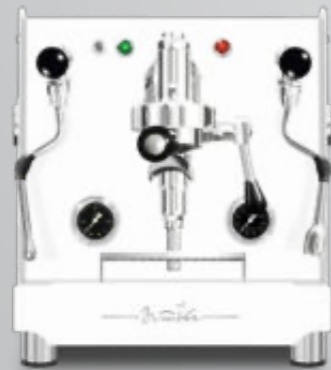

ALL WHITE

professional
MANUAL
1 gr

Also available with all other aesthetic optional: side panels in extra-light tempered glass white or black, sides and/or back panel steel painted white, black, blue Tiffany, copper, nut wood sides, LED back light satin methacrylate outlines.

Optional:
joystick taps