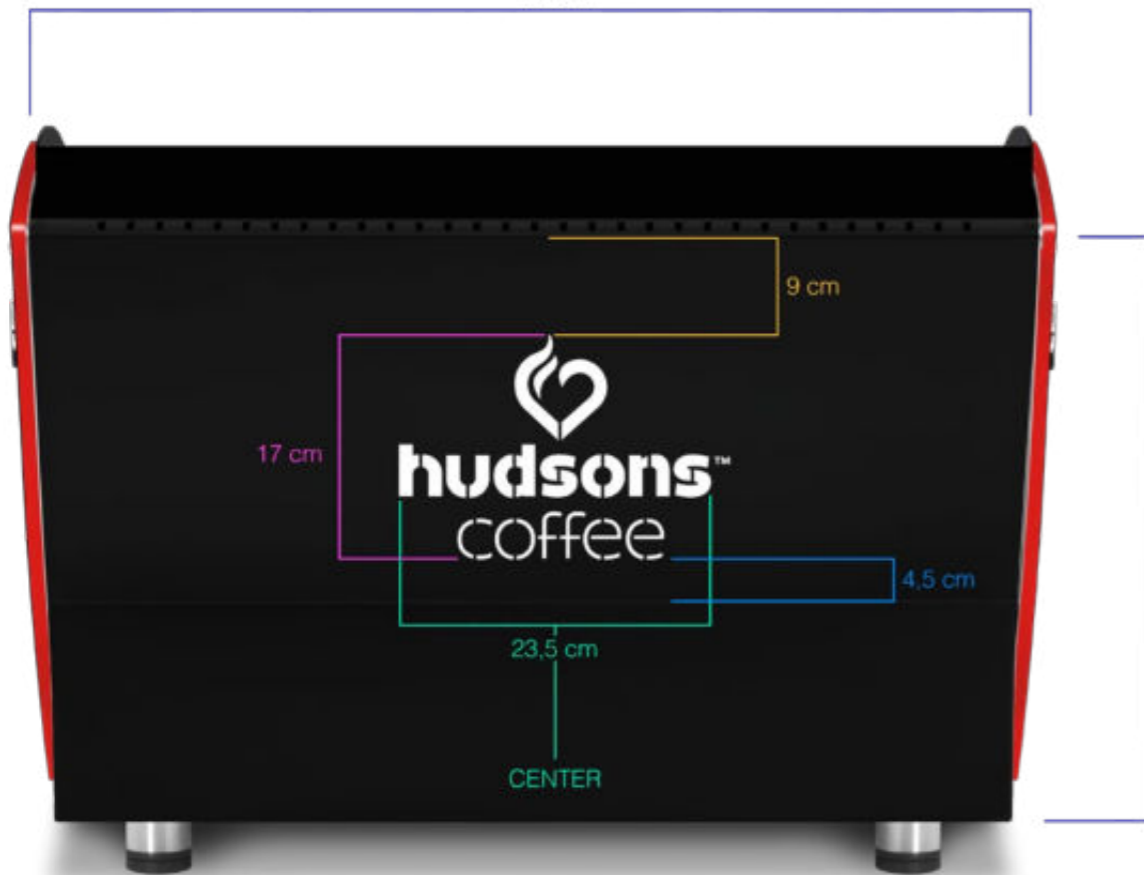

Optional:
lighting cup's LED

Aesthetic & Logo customisation

We are able to evaluate any kind of customisation about logos, materials and paints.

74 cm

9 cm

17 cm

HUDSONS™
coffee

4.5 cm