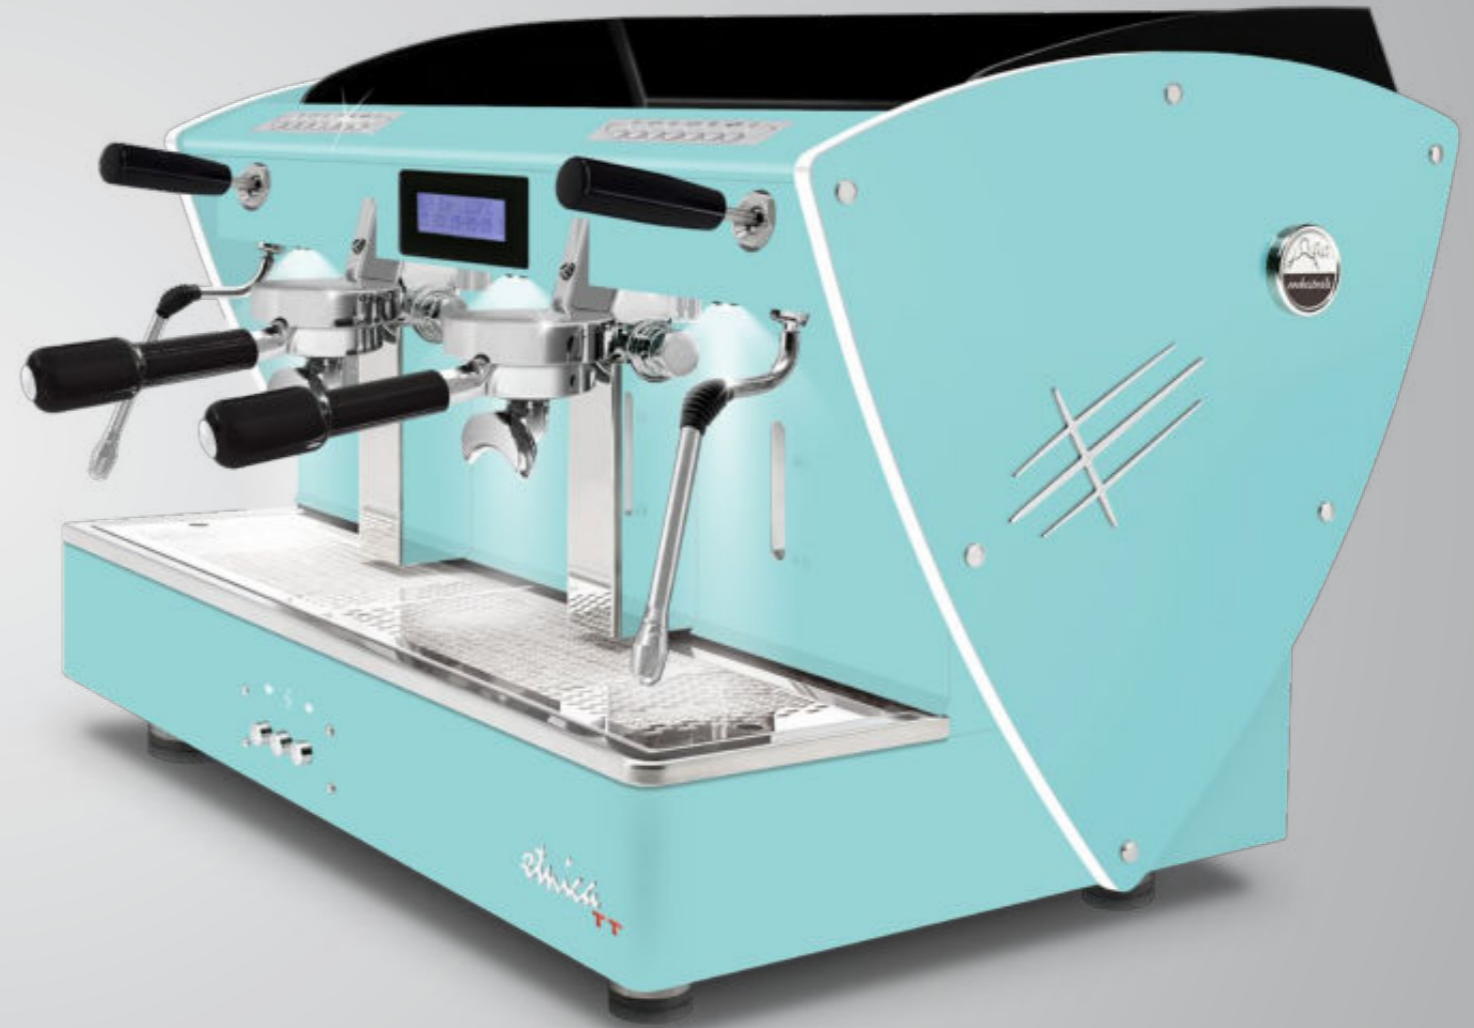

All blue Tiffany
red methacrylate