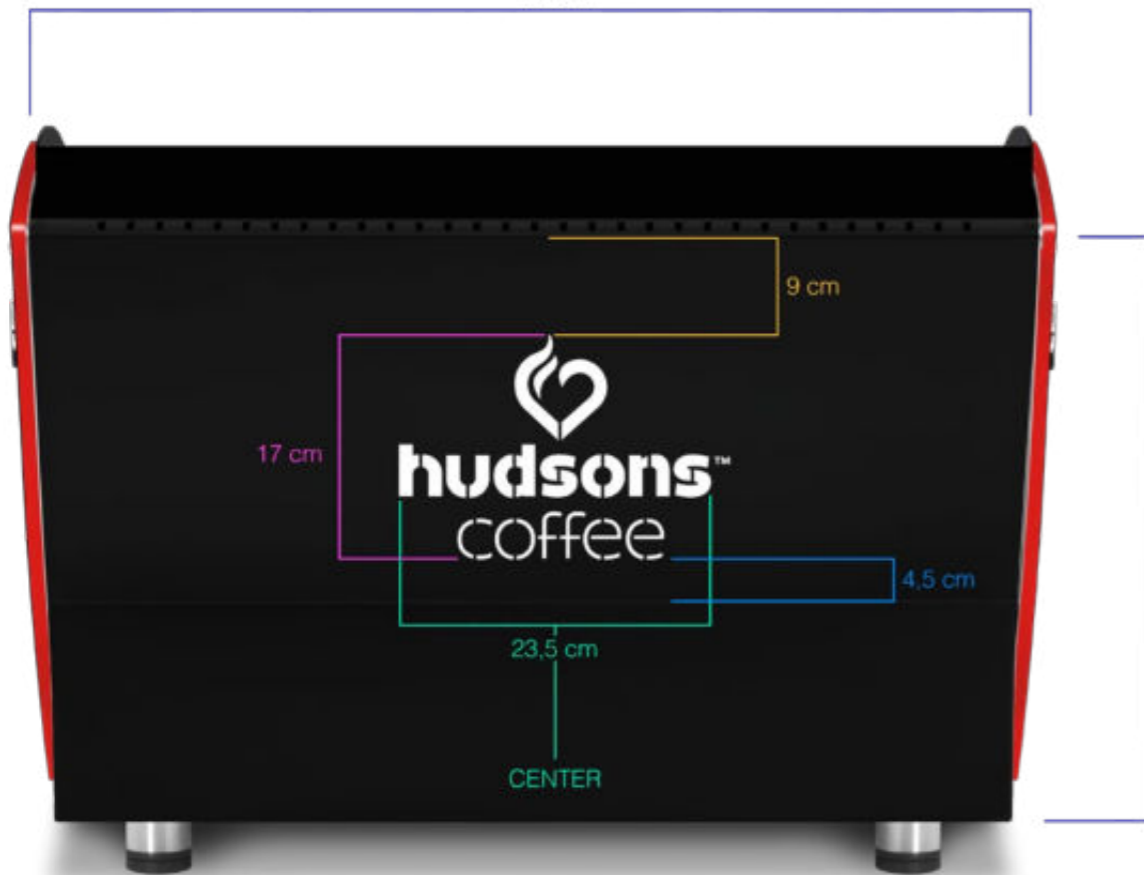

Optional:
lighting cup's LED

Aesthetic & Logo customisation

We are able to evaluate any kind of customisation about logos, materials and paints.

74 cm

45,5 cm