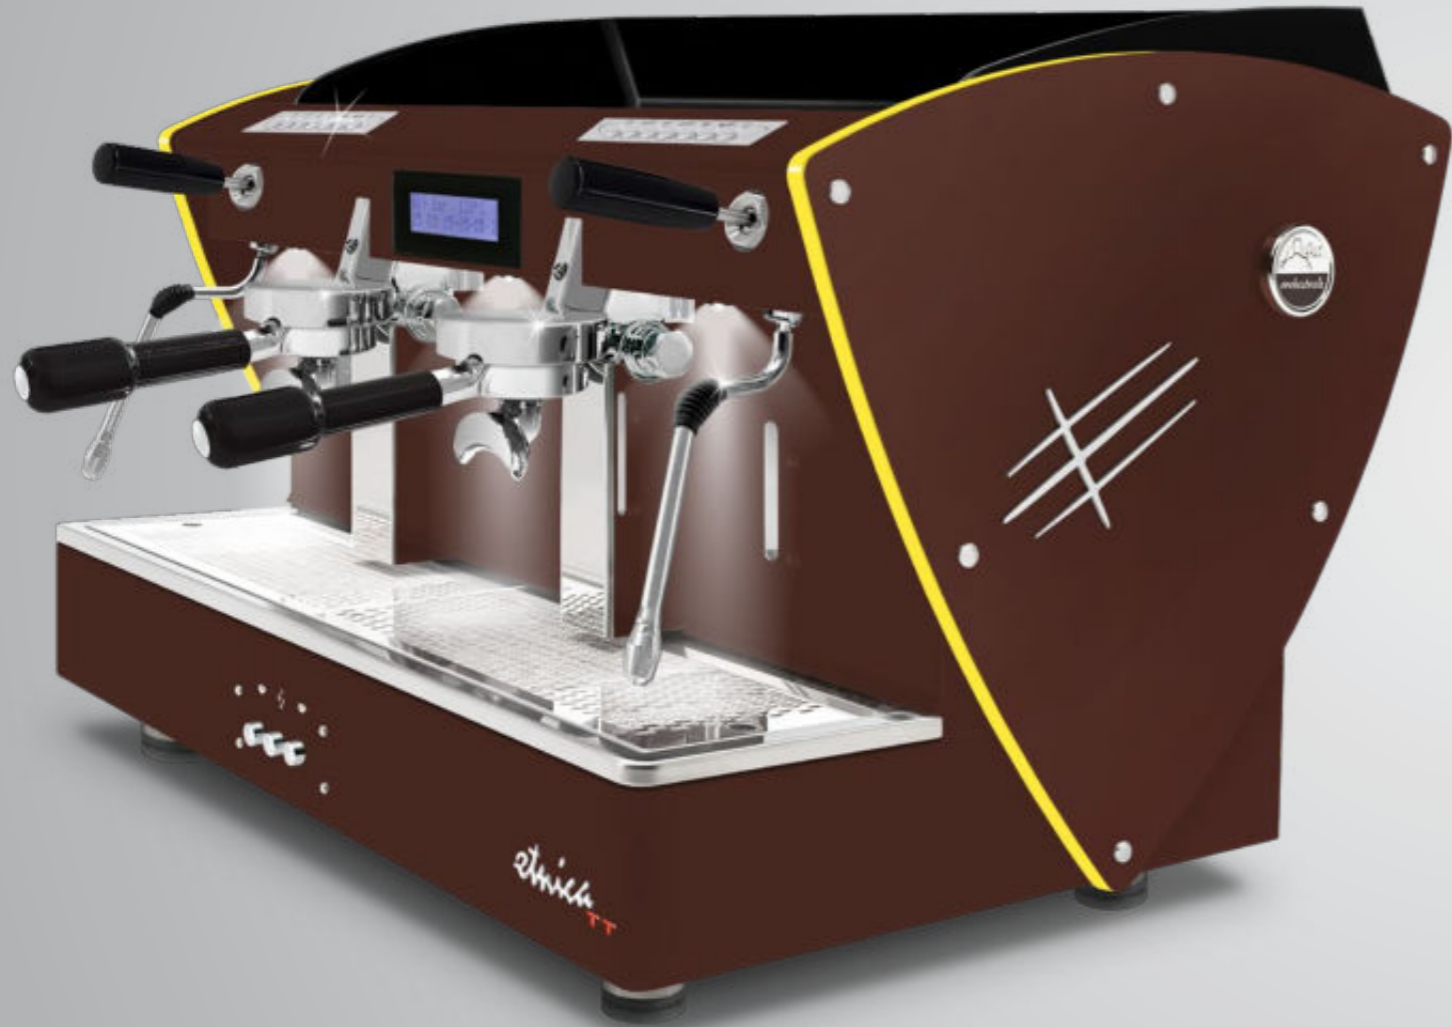

All rust brown
red methacrylate