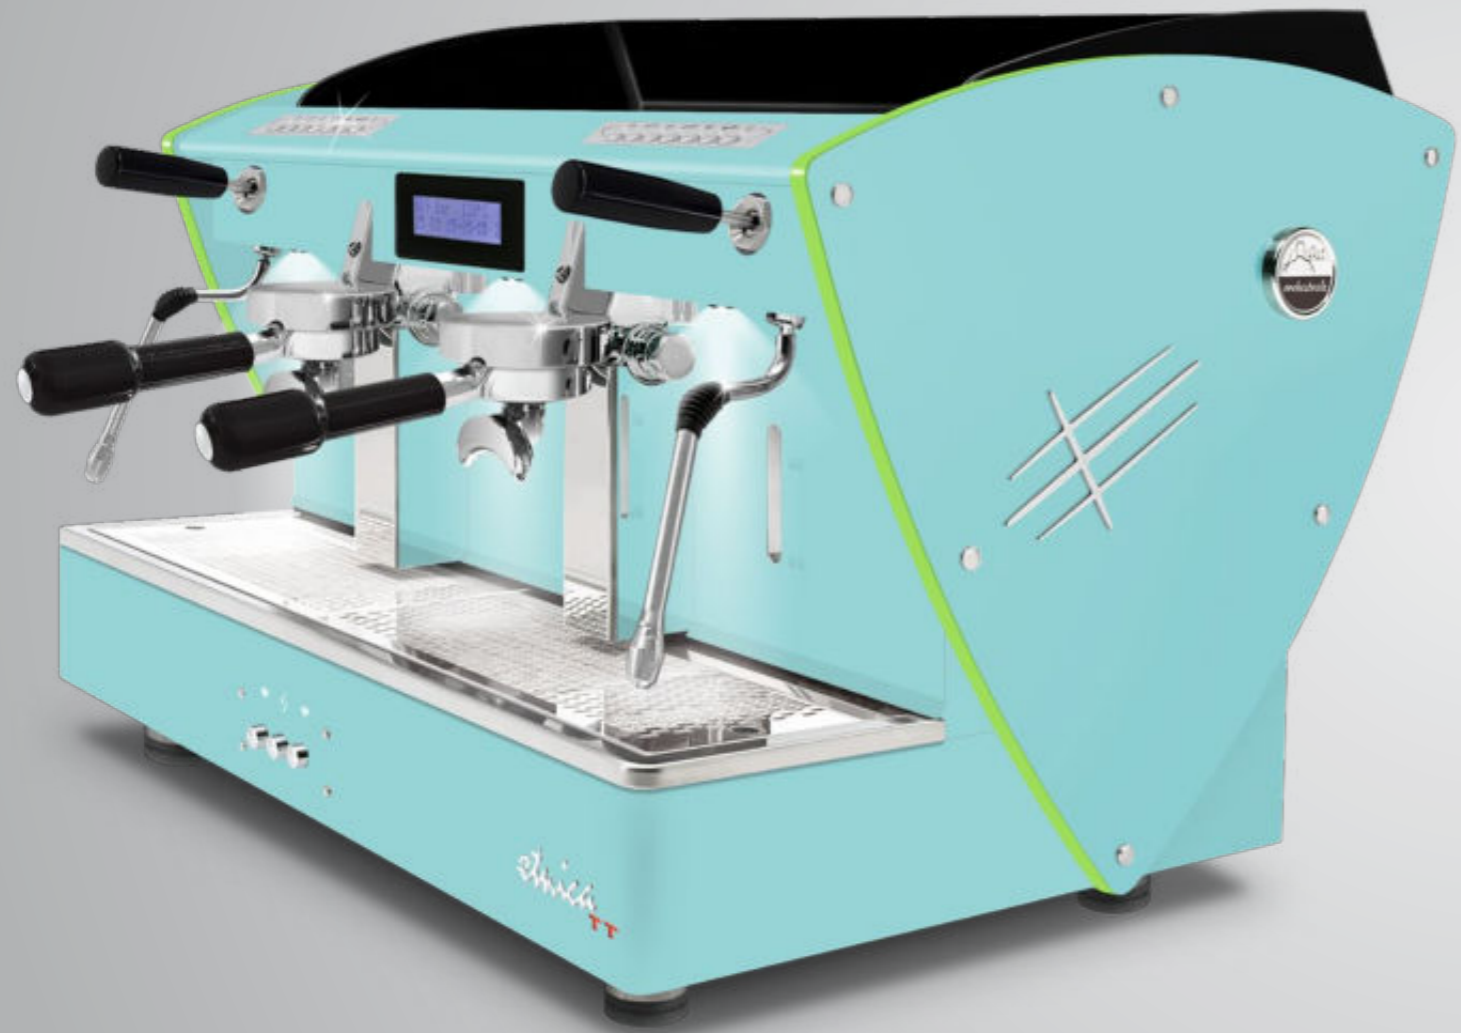

All blue Tiffany
yellow methacrylate