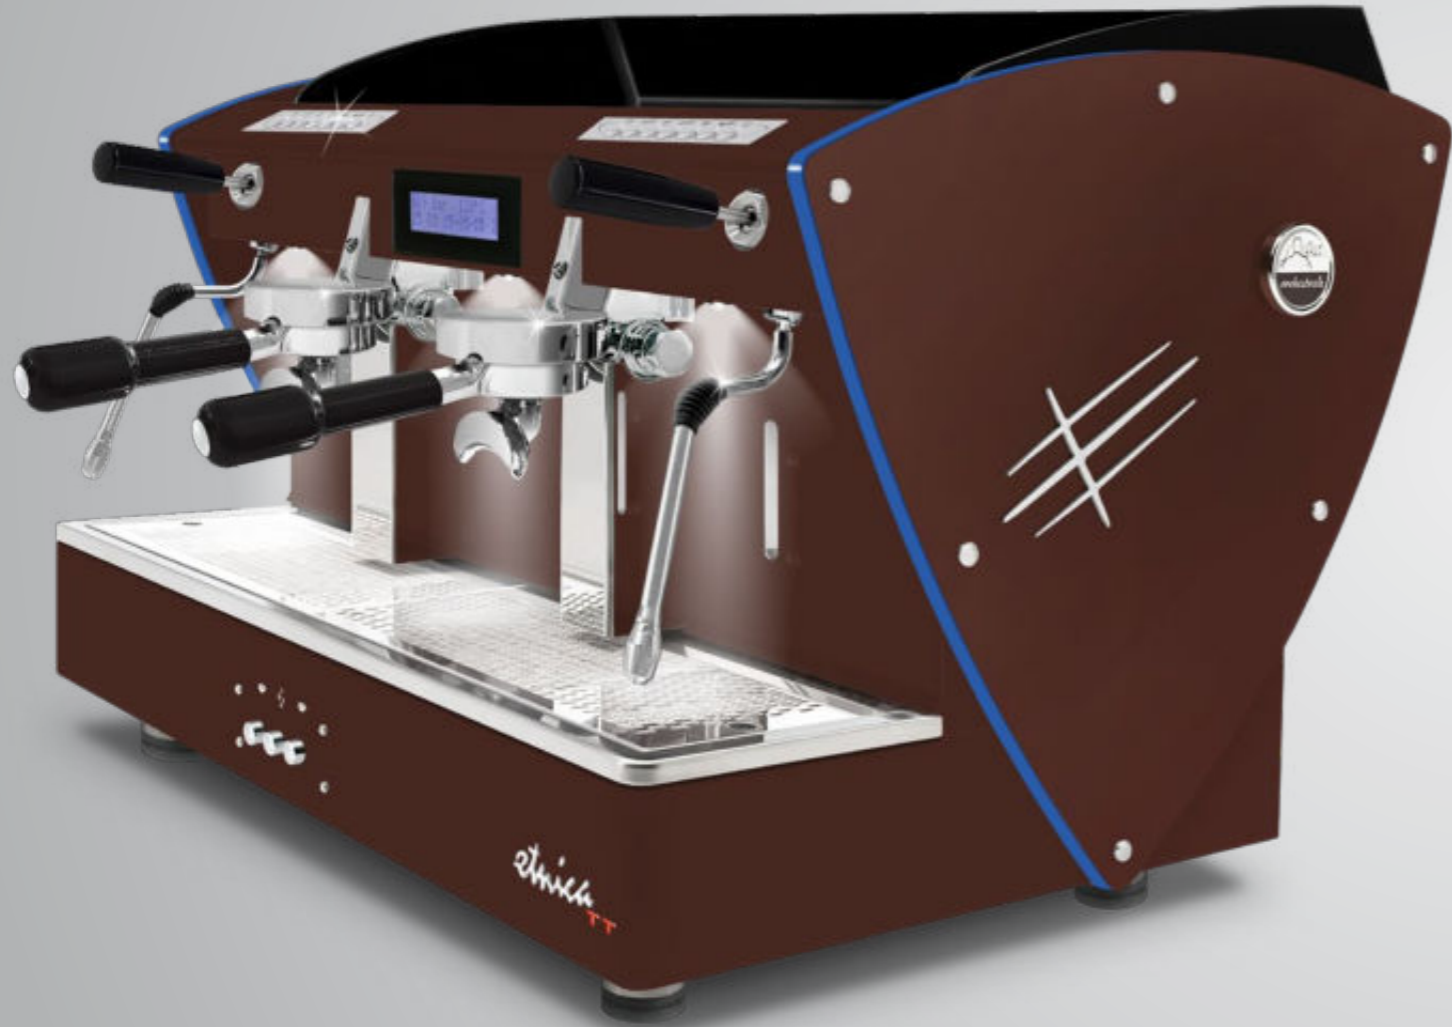

All rust brown
blue methacrylate