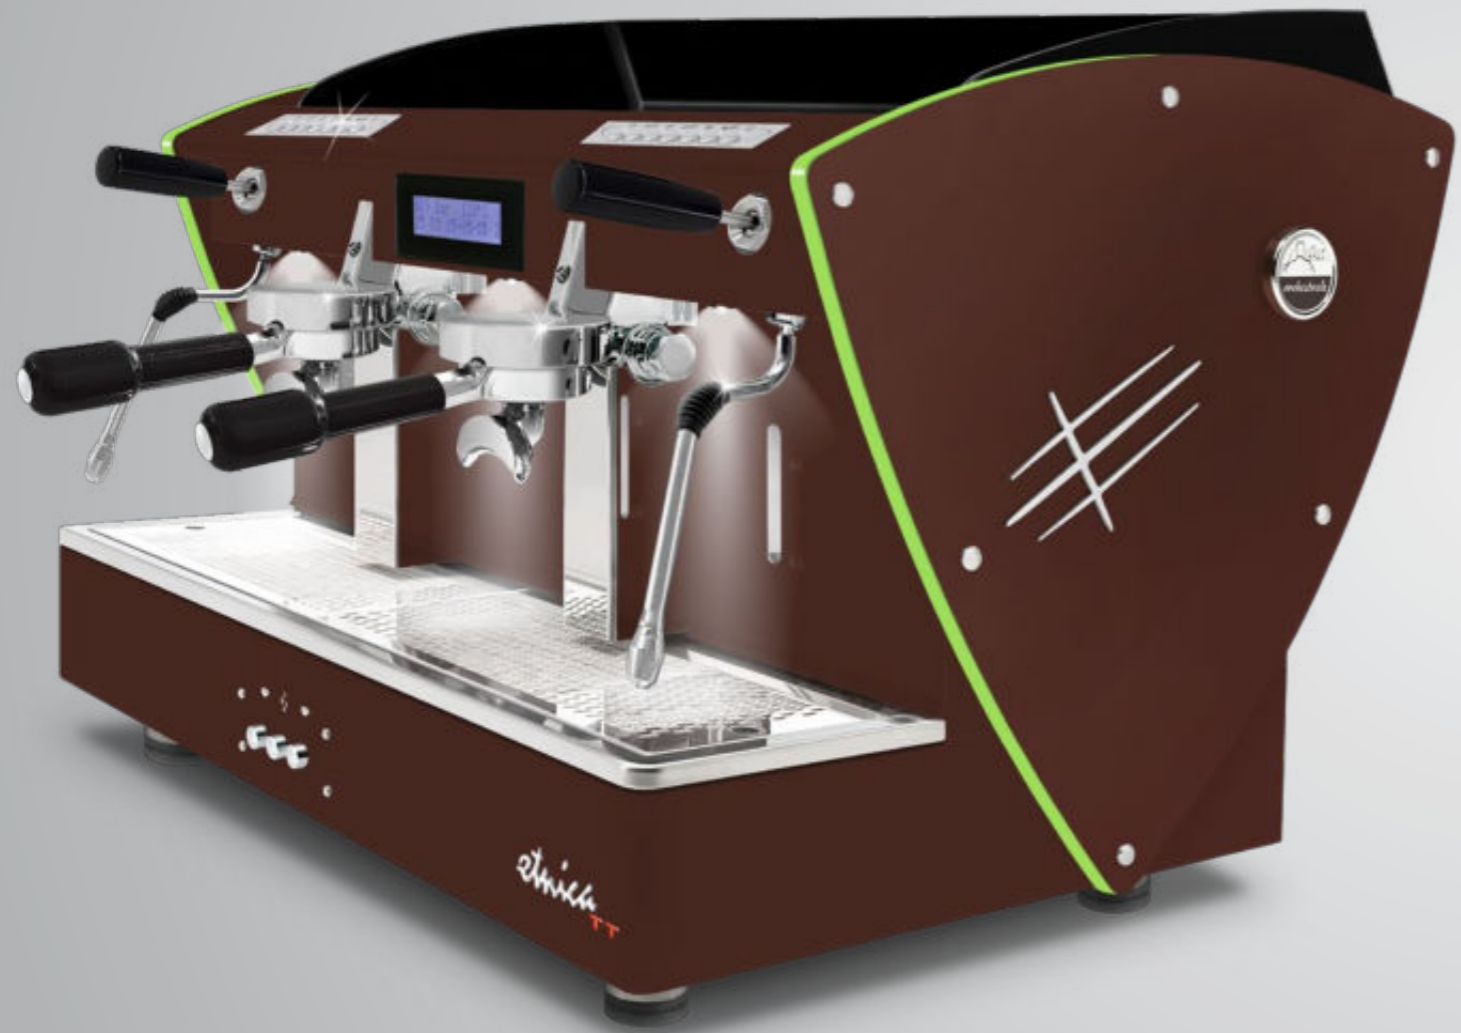

All rust brown
green methacrylate