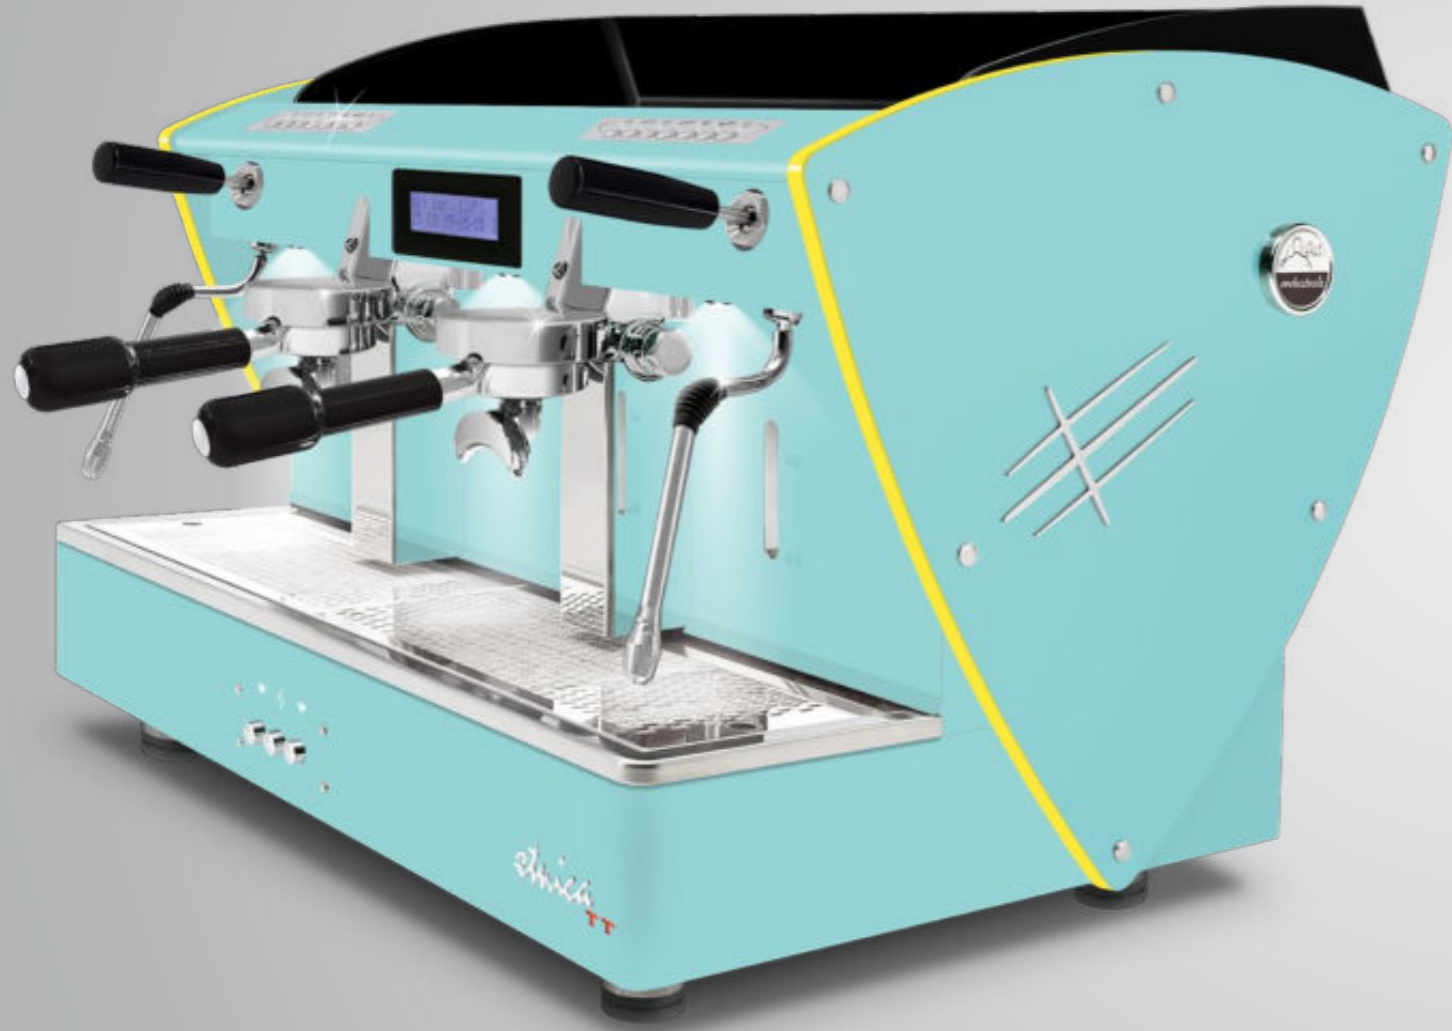

All blue Tiffany
blue methacrylate