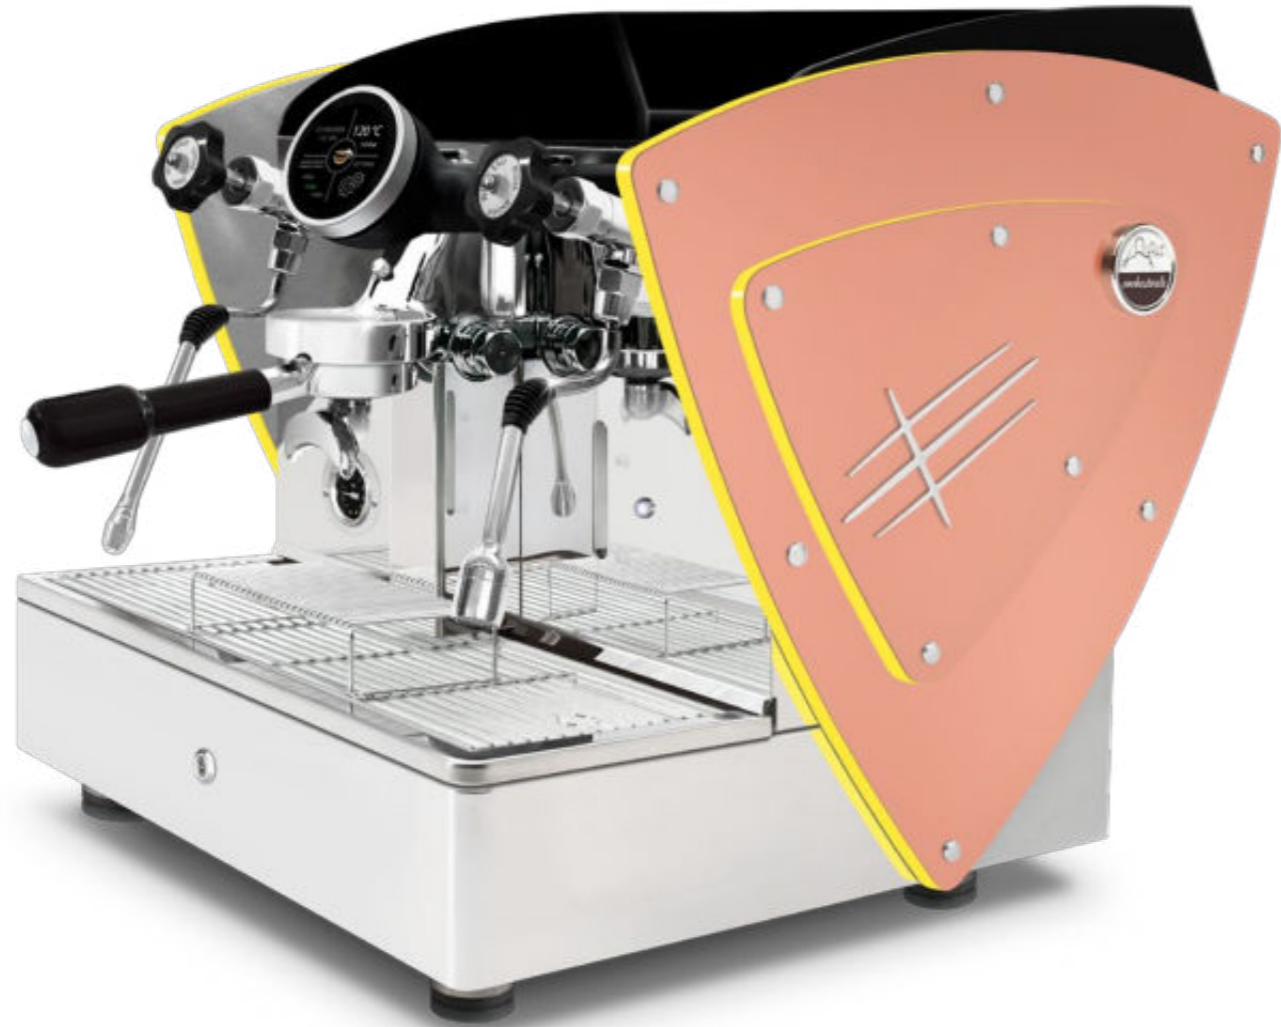

steel painted **copper** sides
orange methacrylate

steel painted **copper** sides
blue methacrylate

steel painted **copper** sides
violet methacrylate

COPPER + LED LIGHT sides

AUTOMATIC PID
1 gr Touch screen