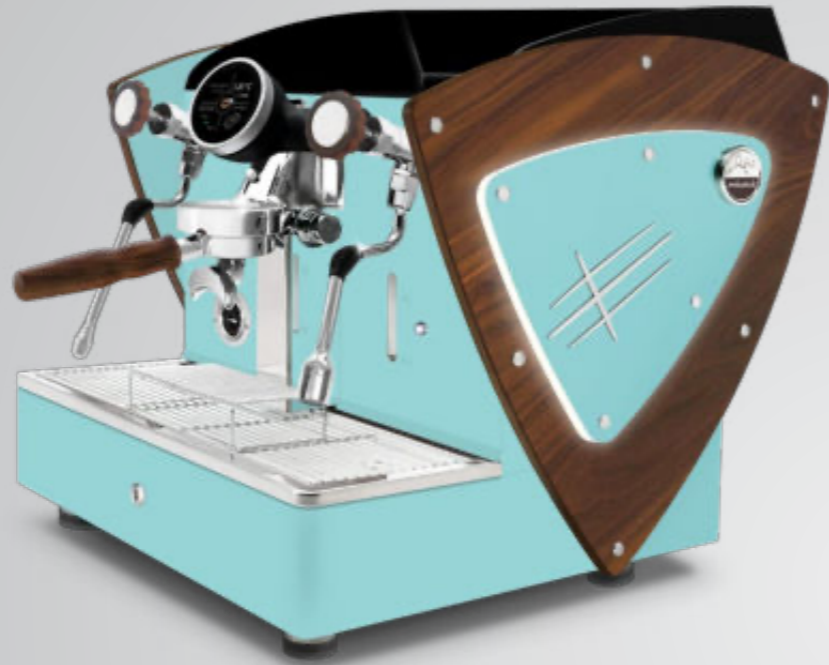

ALL BLUE TIFFANY

AUTOMATIC PID
1 gr Touch screen

Also available with all other aesthetic optional: painted steel sides and/or back white, black, rust brown, blue Tiffany, copper, Limited Edition sides (super-mirror steel with satined texture), nut wood sides.

All finishings can have many different colour methacrylate outlines: black, white, green, red, yellow, orange, blue, violet. (Nut sides don't have methacrylate).