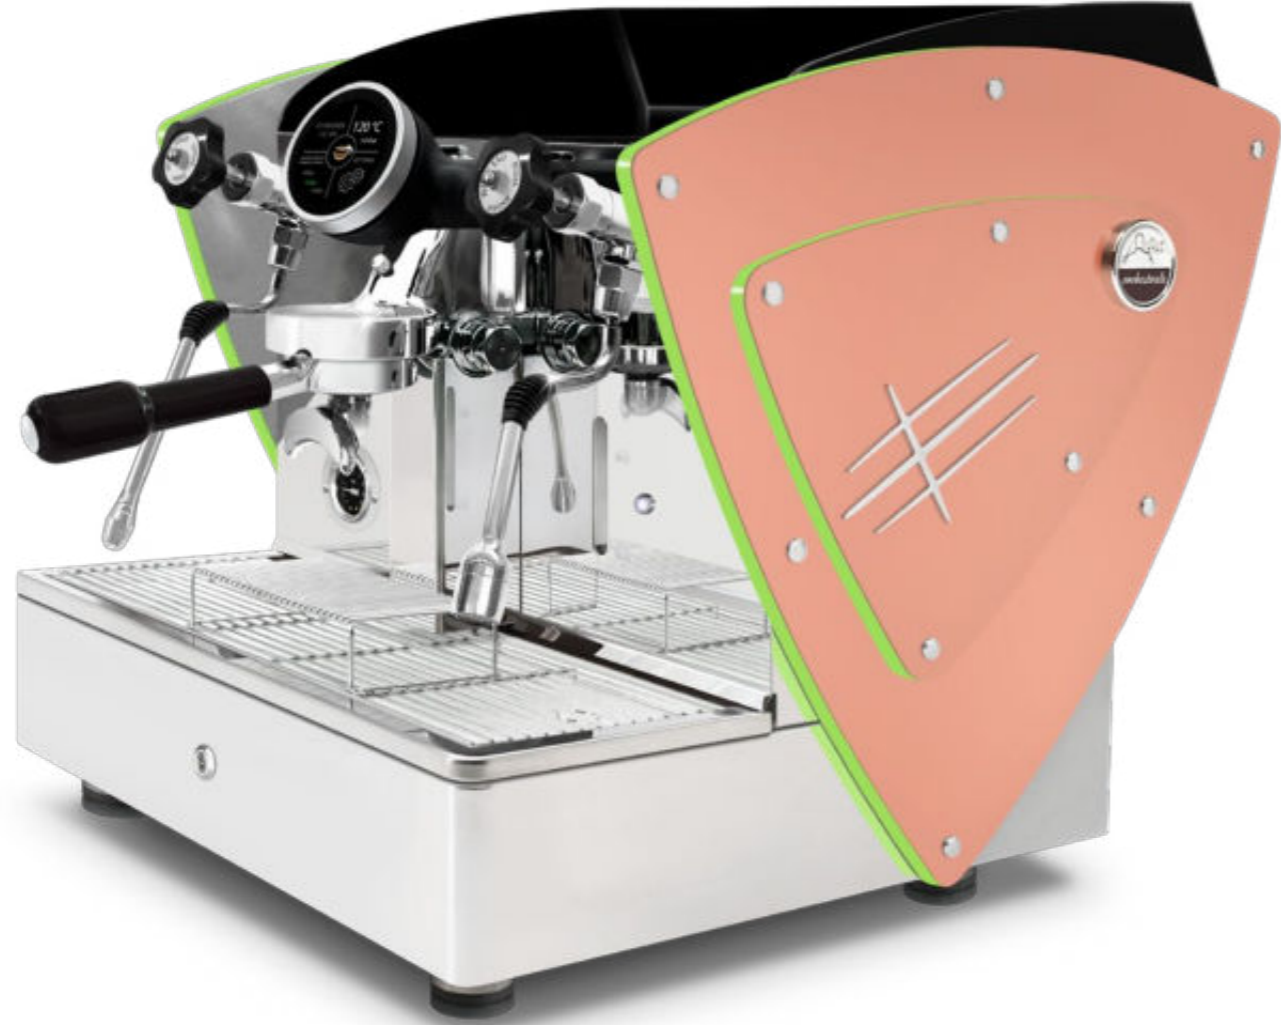

steel painted **copper** sides
green methacrylate