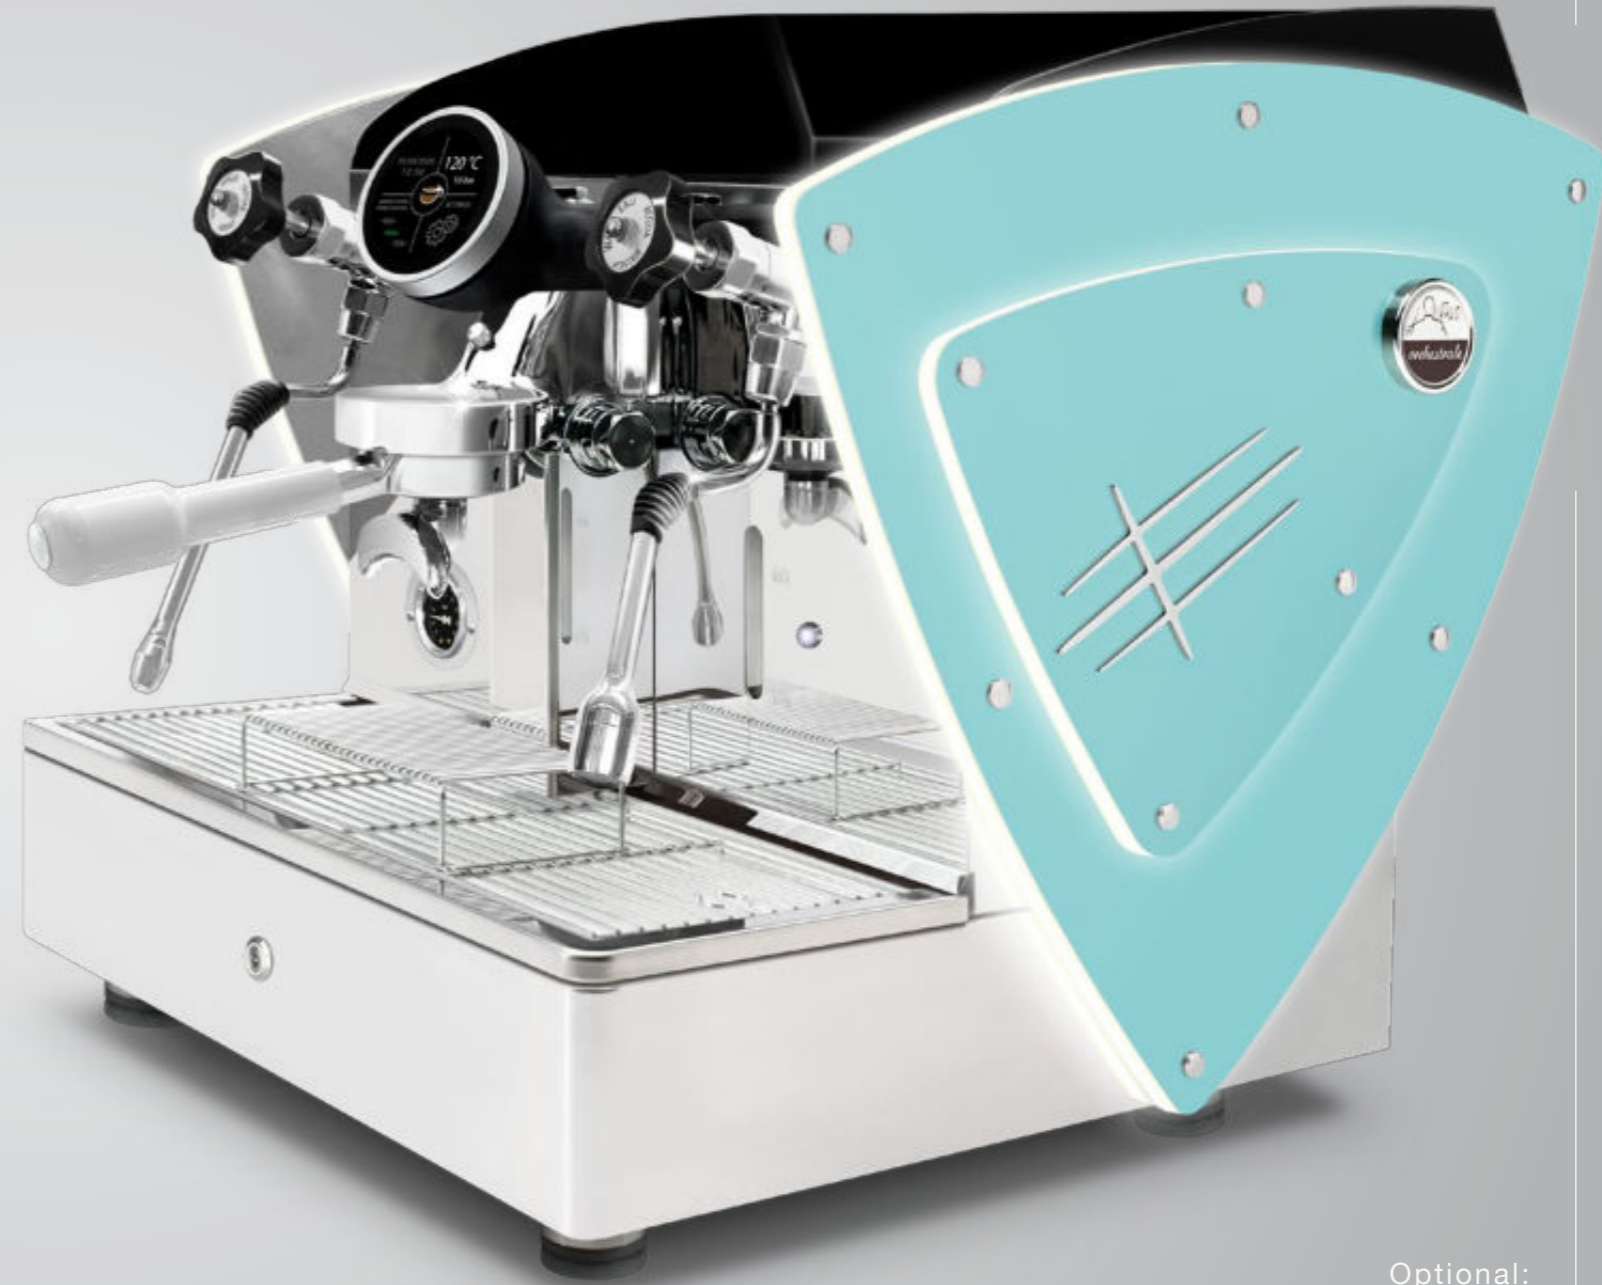

BLUE TIFFANY + LED LIGHT sides

AUTOMATIC PID
1 gr Touch screen

With LED back light satin methacrylate outlines.

These outlines are also available with all other aesthetic optional (except for nut wood sides): satin steel sides, other painted sides and Limited Edition sides (super-mirror steel with satined texture).

Optional:
white handle