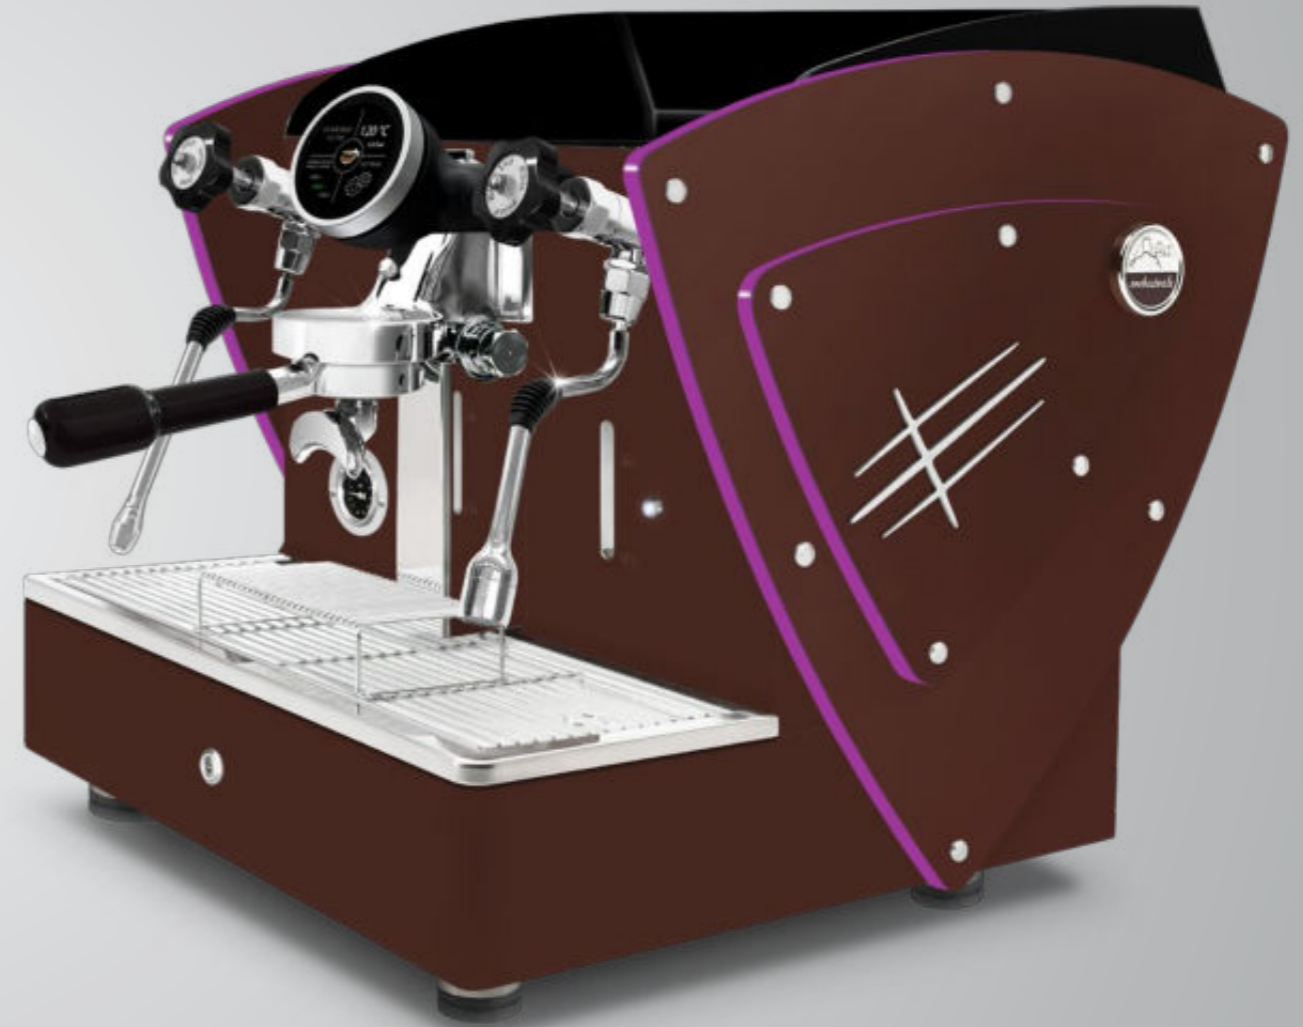

All rust brown
violet methacrylate