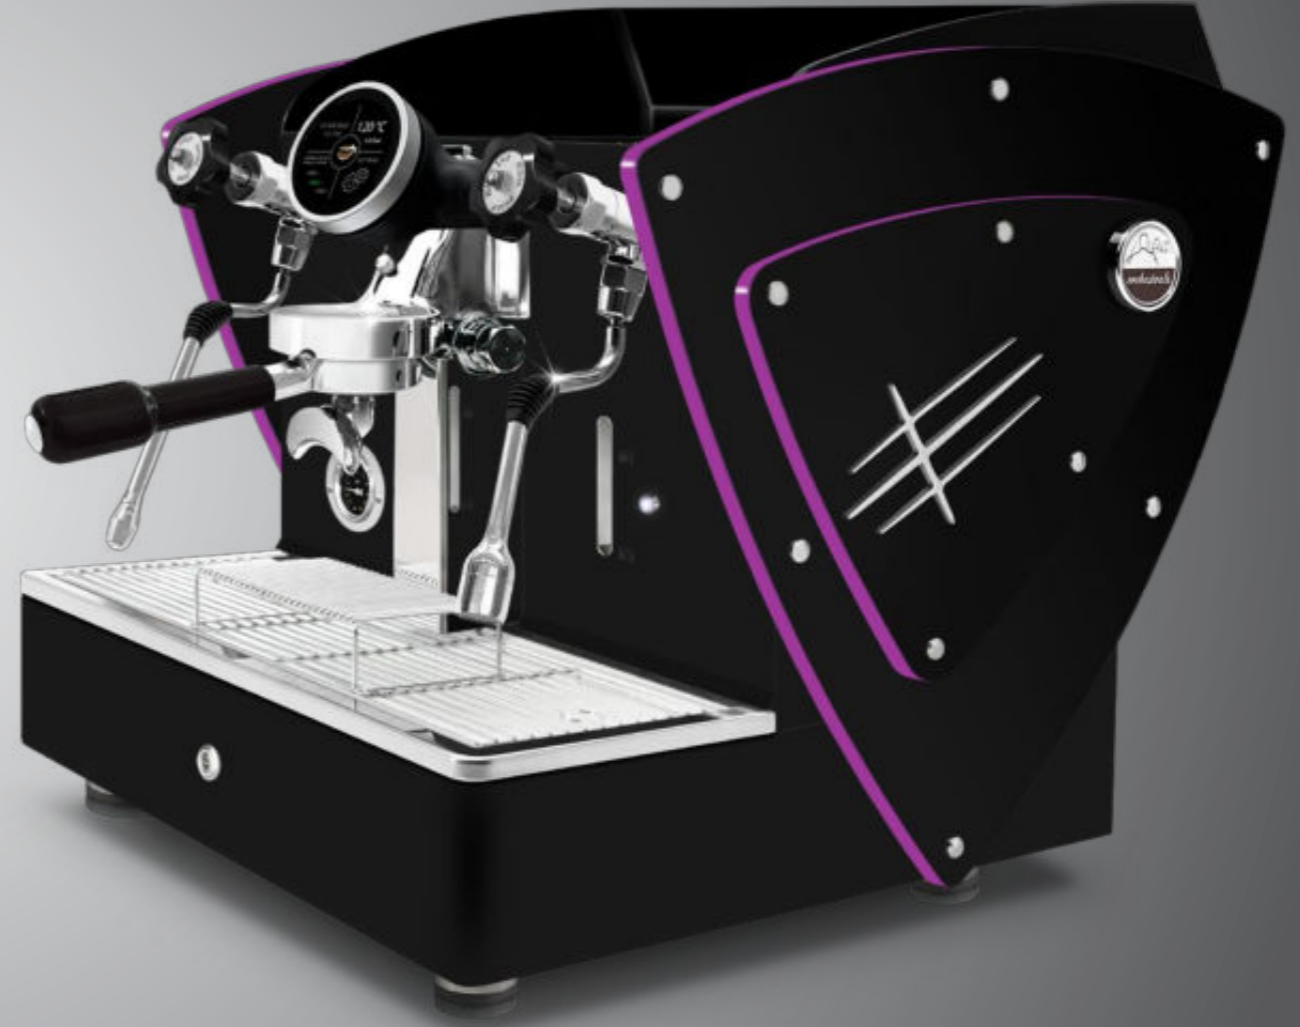

All black
blue methacrylate

All black
violet methacrylate

ALL BLACK + LED LIGHT sides

AUTOMATIC PID
1 gr Touch screen

With LED back light satin methacrylate outlines.

These outlines are also available with all other aesthetic optional (except for nut wood sides): satin steel sides, other painted sides and Limited Edition sides (super-mirror steel with satined texture).