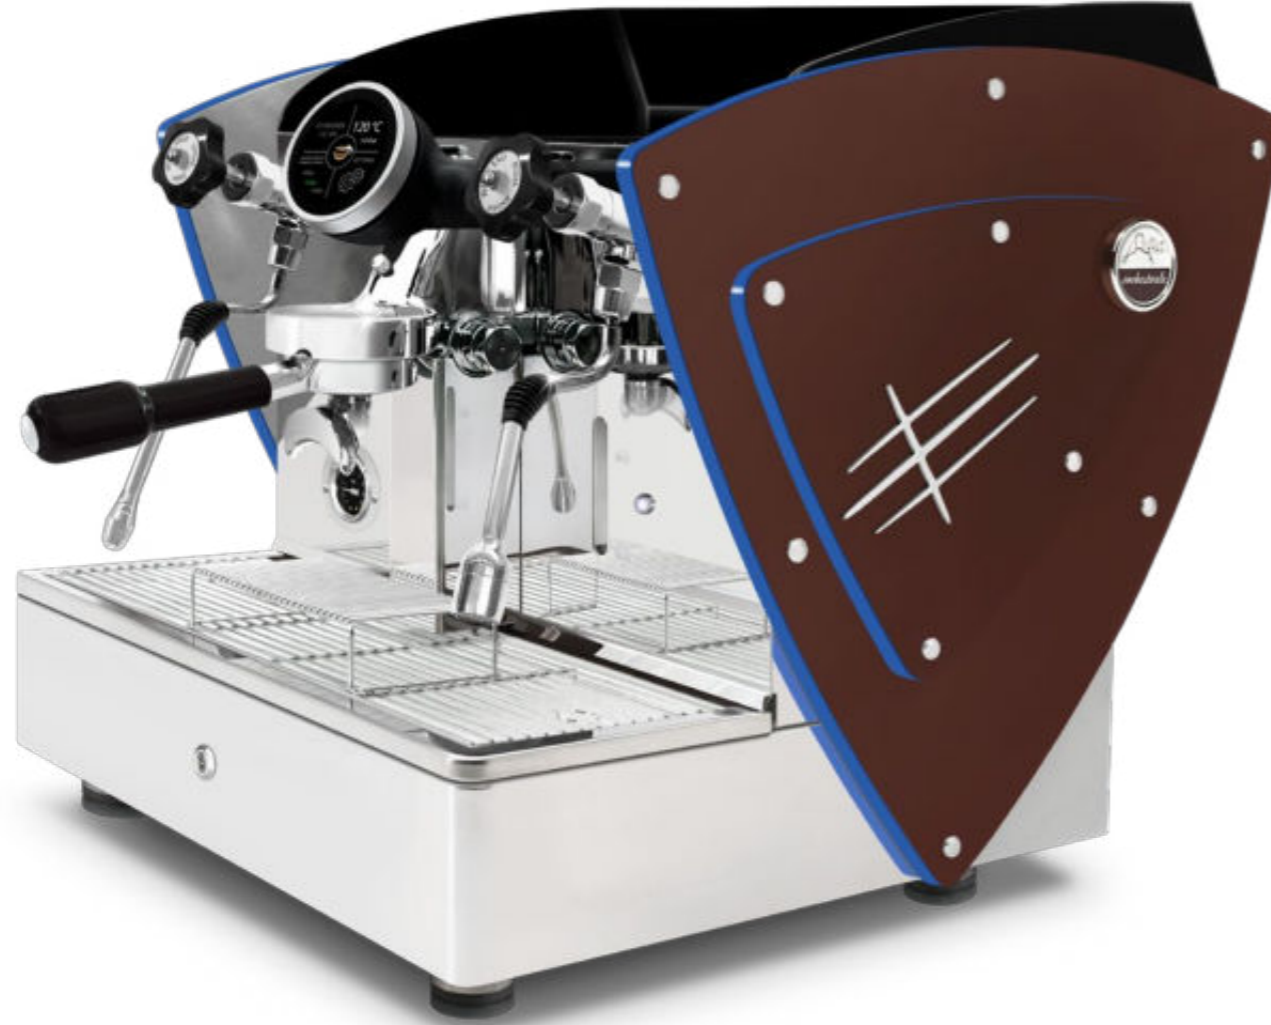

steel painted **rust brown** sides
blue methacrylate