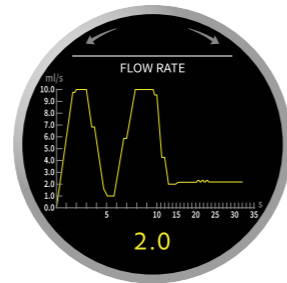

Etnica Evolution automatic 1 gr. PID Touch screen, evolution of the Etnica 1 gr. 2020, offers modern and complete control of extraction ideal for coffee shops, expert baristas, roasters or enthusiasts who demand high performance for high coffee consumption in a professional 1 group machine. Built with the same professional structure as the Etnica Evolution 2-3 groups, with **6,5 L insulated copper boiler and a 150 L/h Fluid-o-Tech rotary pump**, it integrates a high precision transducer, supported by an NTC probe for safety and backup. This system ensures wider and more accurate temperature control, reducing thermal fluctuations to about 0,2°C compared to 3,5°C in traditional systems. As a result, the Etnica Evolution achieves superior thermal stability and capacity, even under intensive use.

Integrated touch screen

A modern, intuitive interface that combines ergonomics and barista control for perfect repeatable extractions with advanced customization options with quick settings and full access to all operating parameters:

- Temperature (PID)
- 4 doses and 4 pre-infusions programming
- FLOW RATE + digit chrono
- Shot timer and counter
- Service and maintenance parameters
- General settings
- Energy Saving

Independent electronic control of each one of 3 legs of the heating element

Backup functions

1 semiautomatic button for coffee, manual refilling, NTC probe support.

Easy maintenance through:

- pull-out holder containing all the electrical and electronic controls of the machine
- intuitive and tidy wiring
- manual boiler water filling
- easy replacement of boiler water inlet solenoid valve