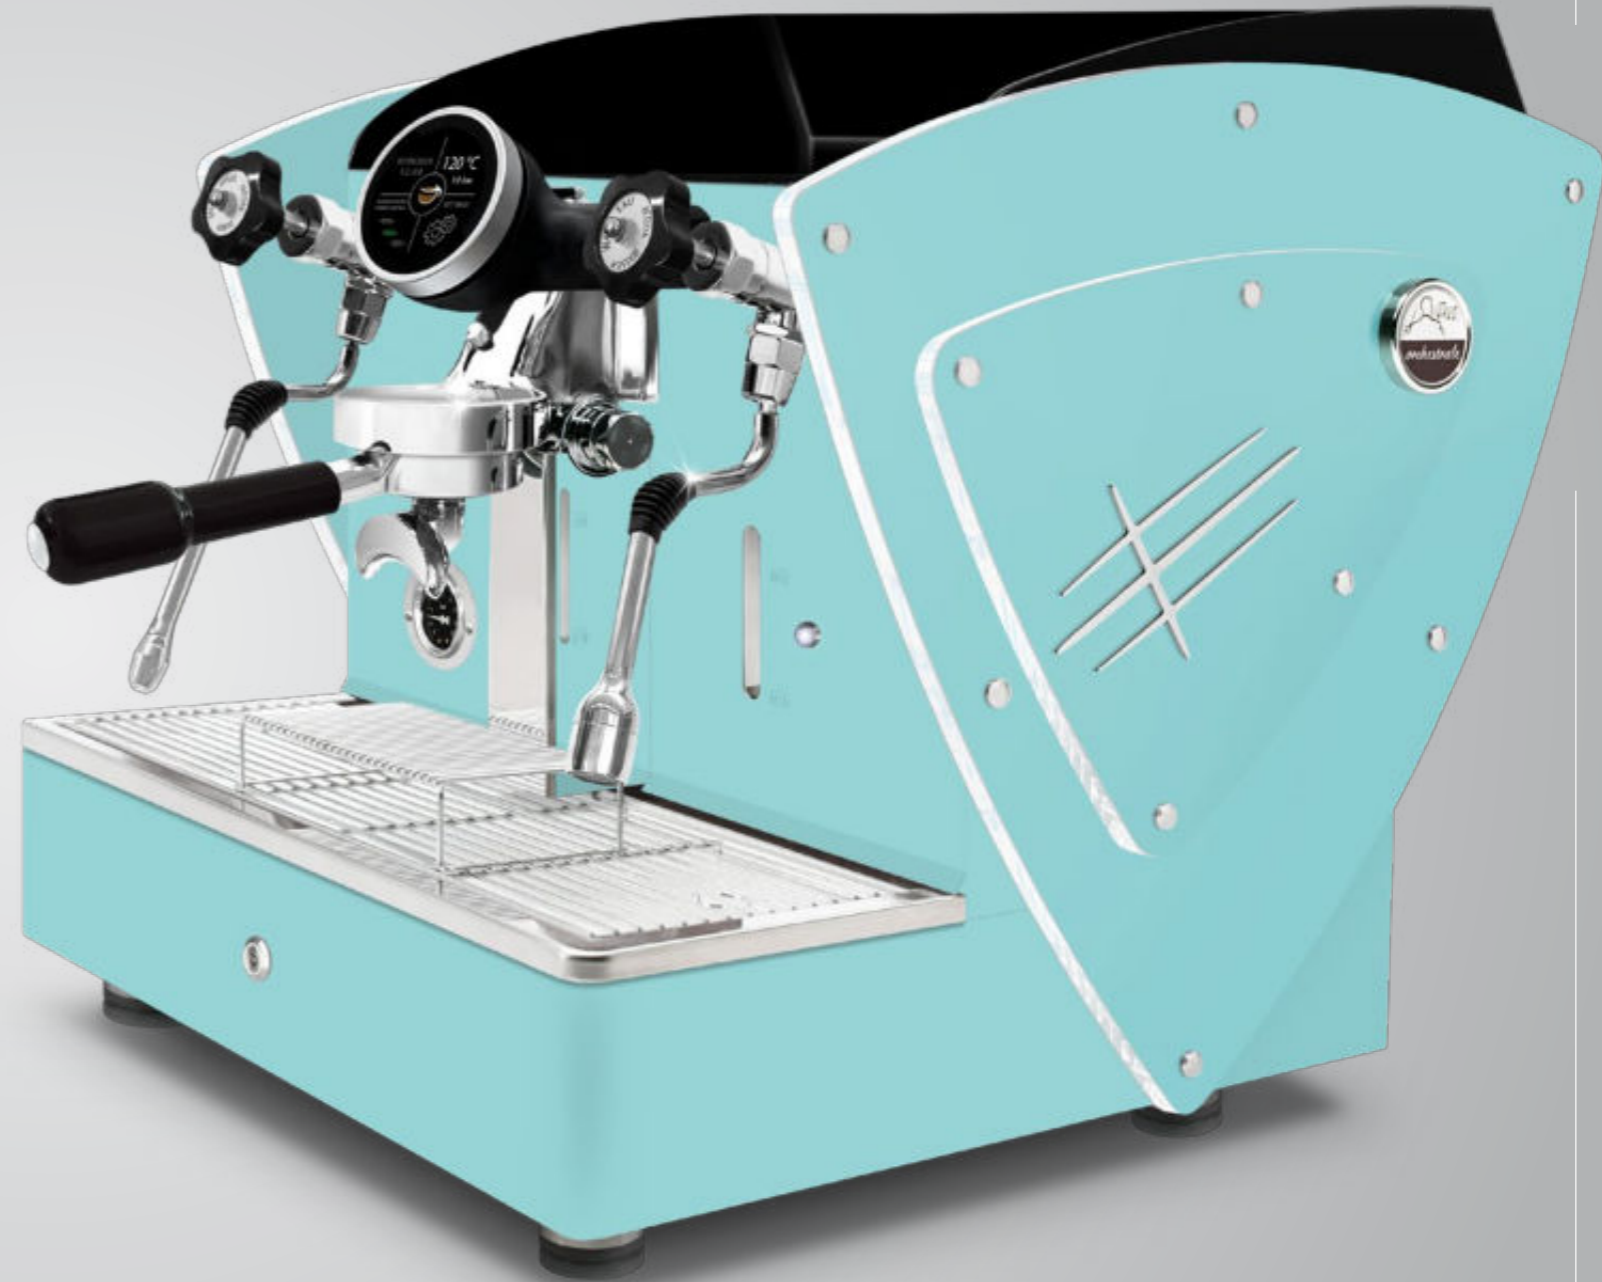

All blue Tiffany back
transparent methacrylate

ALL BLUE TIFFANY

AUTOMATIC PID
1 gr Touch screen

Also available with all other aesthetic optional: painted steel sides and/or back white, black, rust brown, blue Tiffany, copper, Limited Edition sides (super-mirror steel with satined texture), nut wood sides.

All finishings can have many different colour methacrylate outlines: black, white, green, red, yellow, orange, blue, violet. (Nut sides don't have methacrylate).