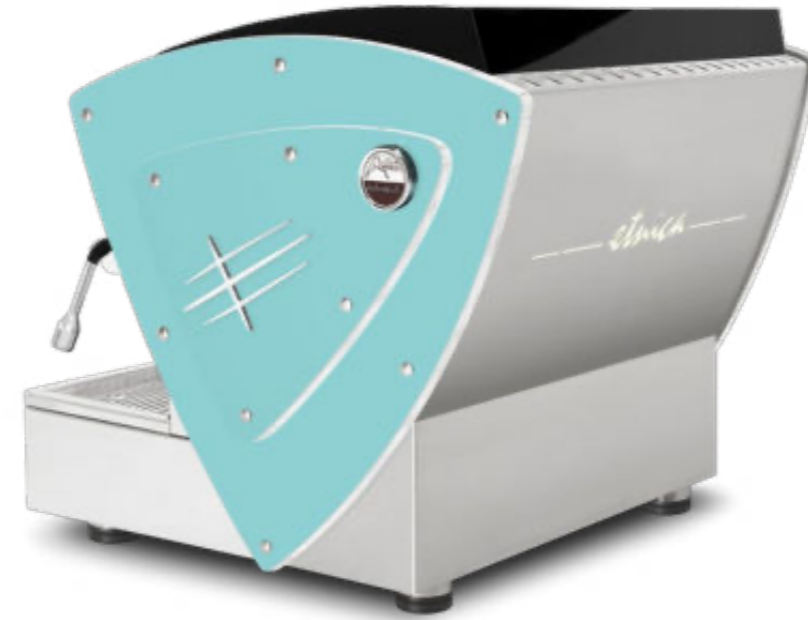

satin steel back
steel painted
blue Tiffany sides
transparent methacrylate