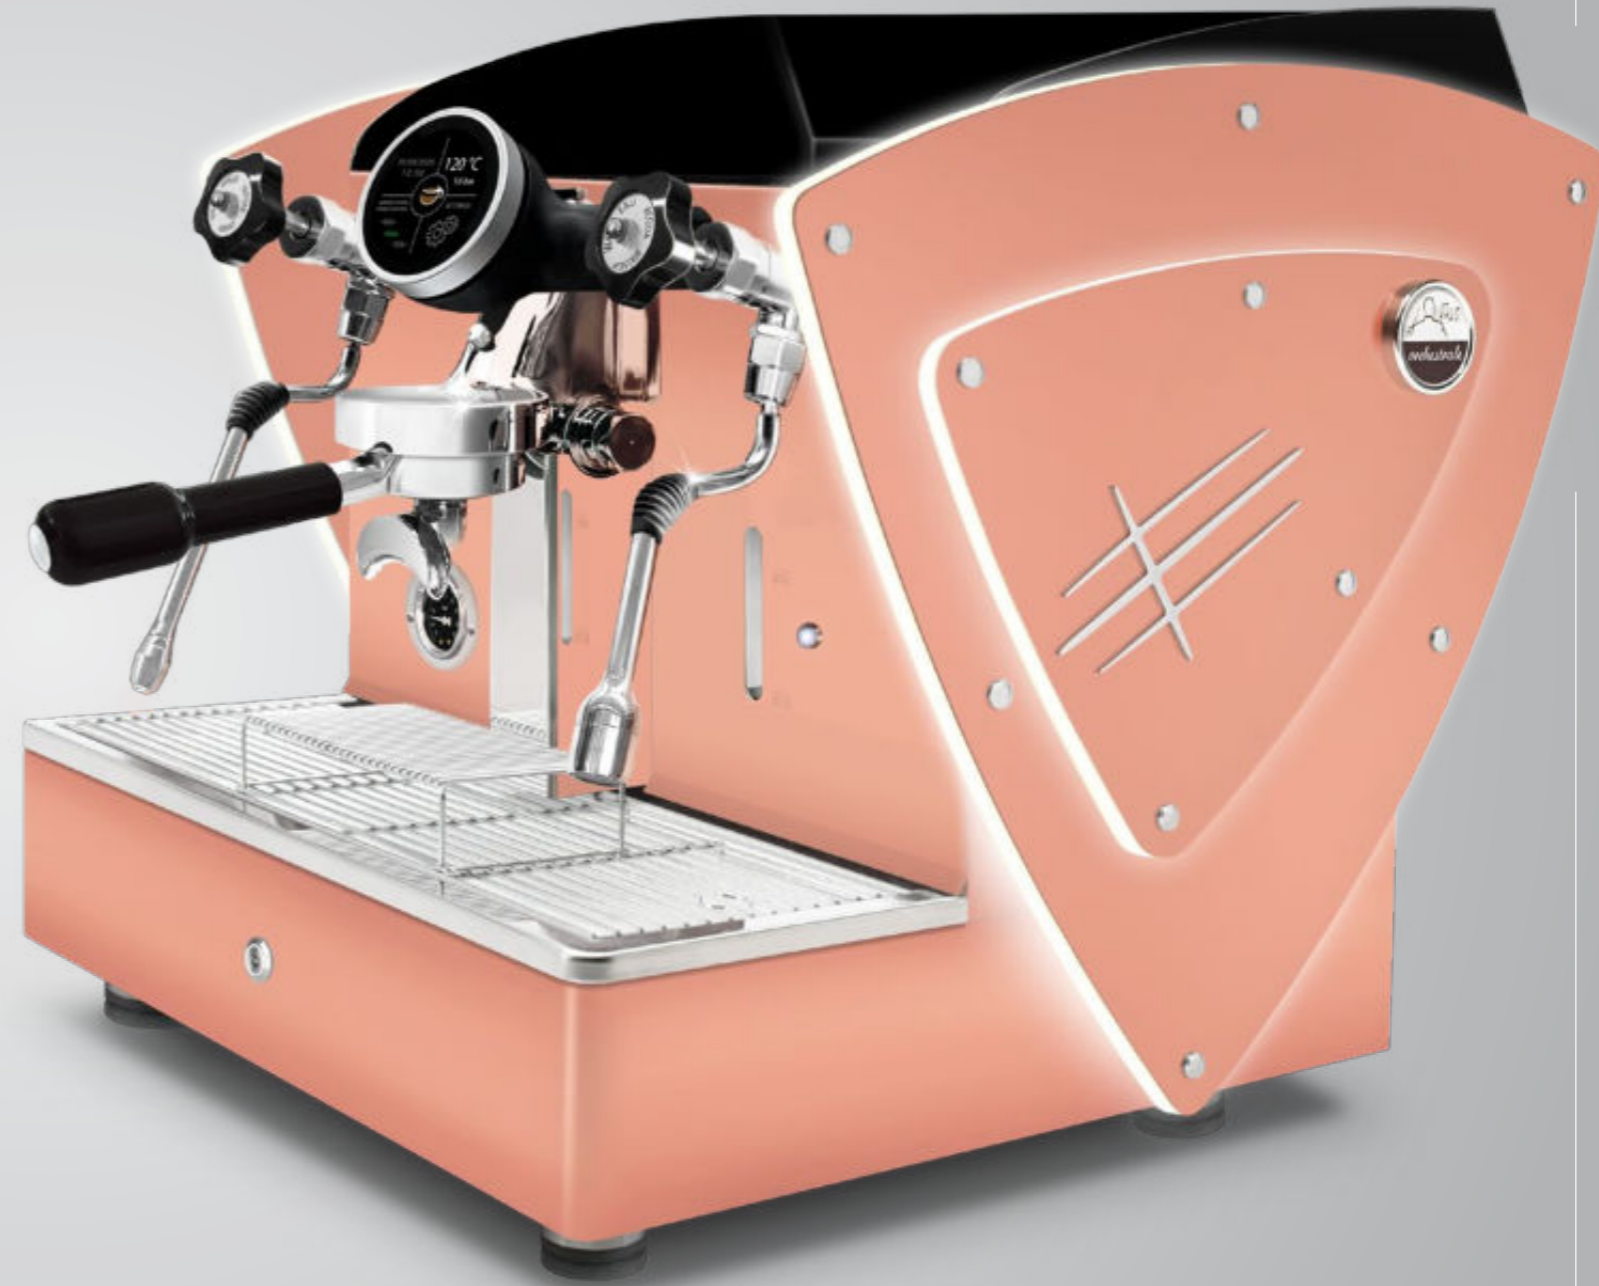

All copper
violet methacrylate

ALL COPPER + LED LIGHT sides

AUTOMATIC PID
1 gr Touch screen

With LED back light satin methacrylate outlines.

These outlines are also available with all other aesthetic optional (except for nut wood sides): satin steel sides, other painted sides and Limited Edition sides (super-mirror steel with satined texture).