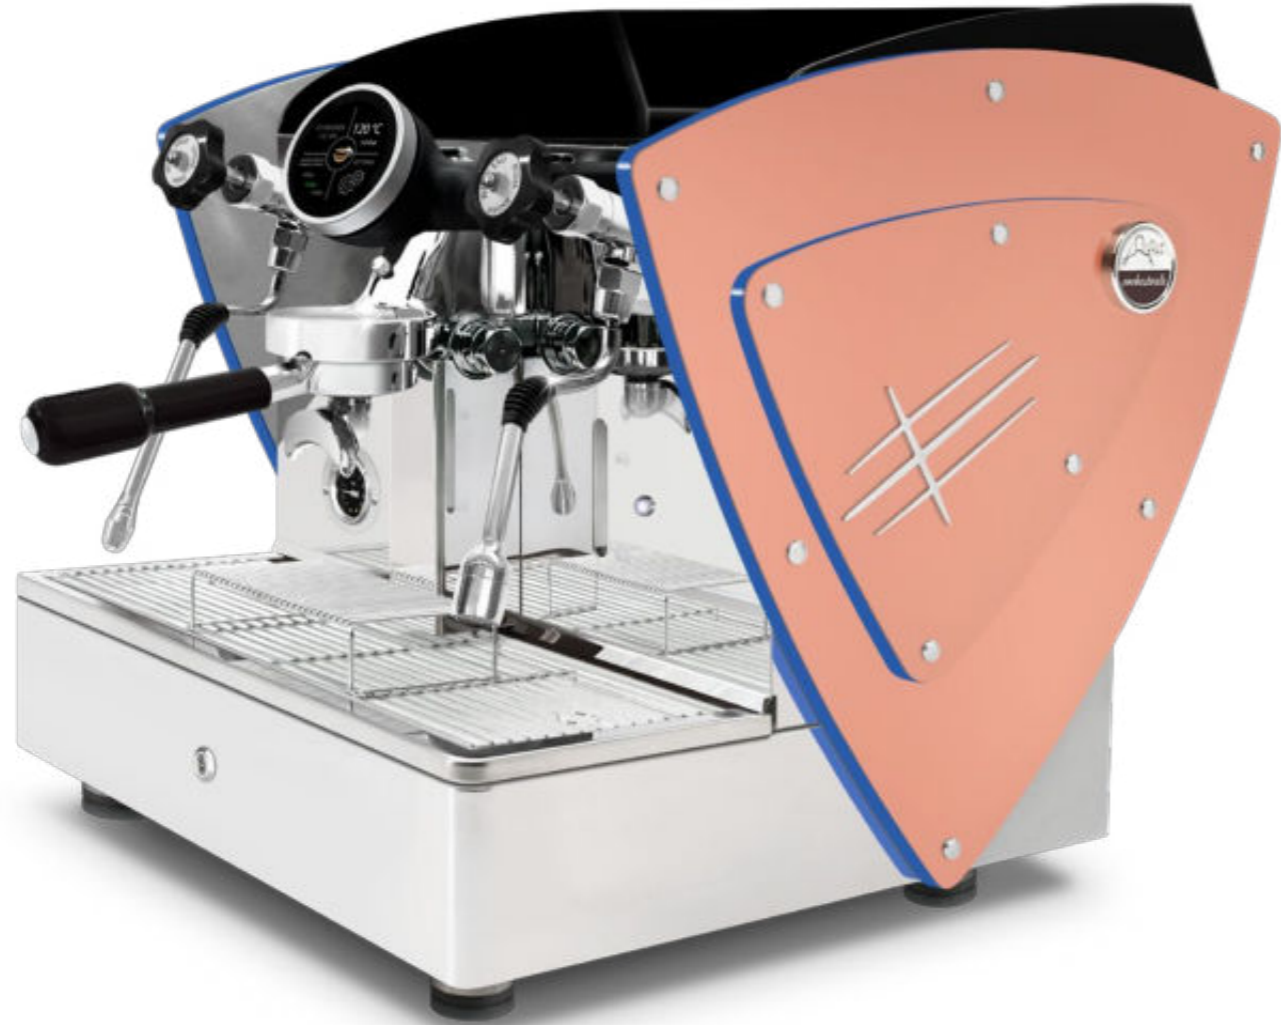

steel painted **copper** sides
blue methacrylate