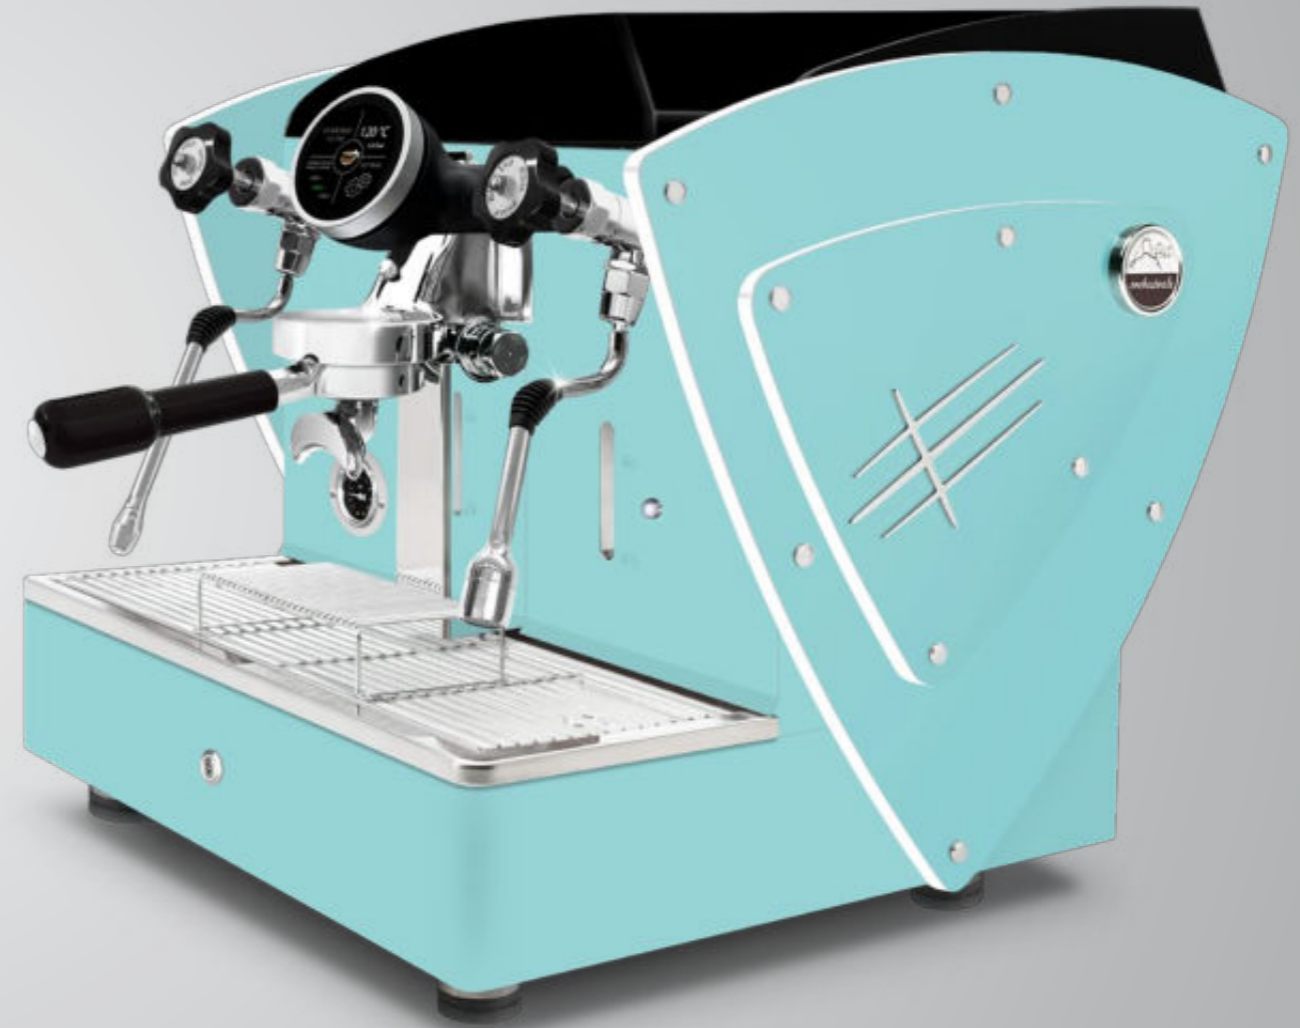

All blue Tiffany
red methacrylate