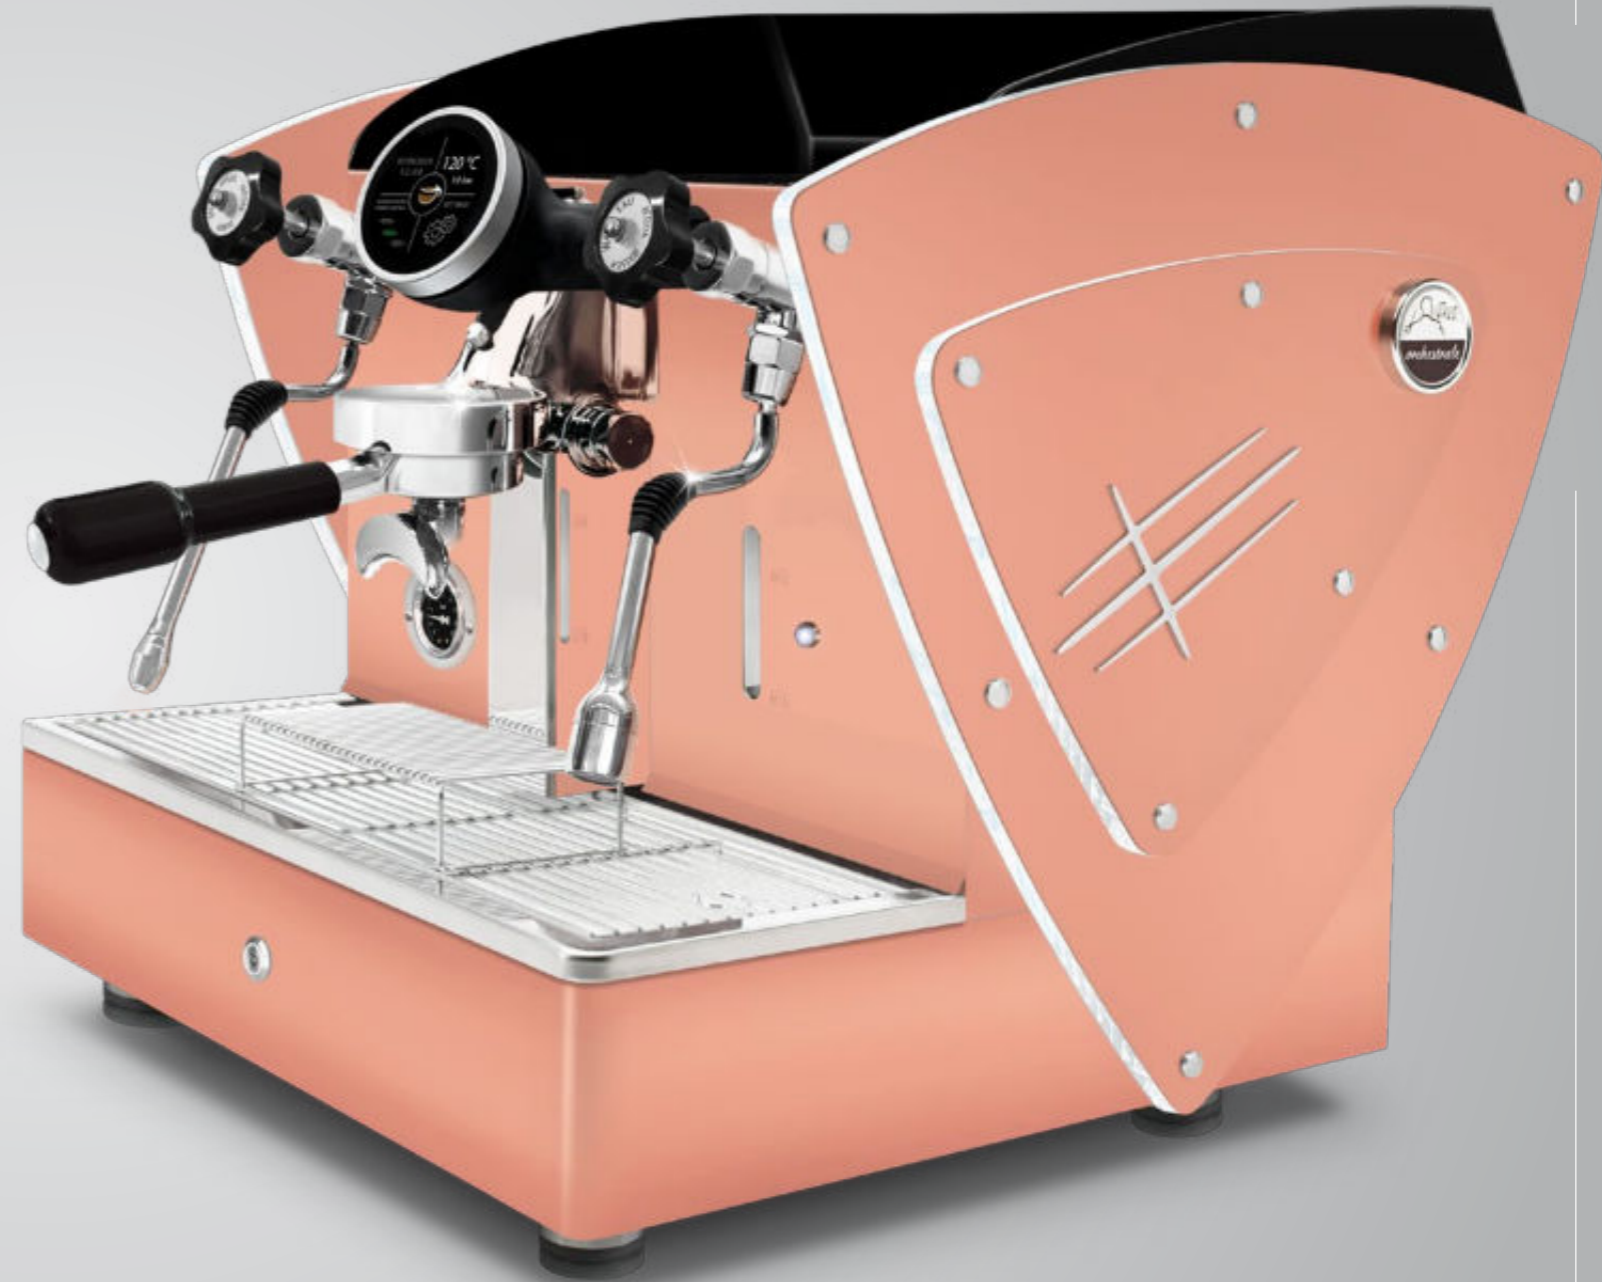

ALL COPPER

AUTOMATIC PID

1 gr Touch screen

Also available with all other aesthetic optional: painted steel sides and/or back white, black, rust brown, blue Tiffany, copper, Limited Edition sides (super-mirror steel with satined texture), nut wood sides.

All finishings can have many different colour methacrylate outlines: black, white, green, red, yellow, orange, blue, violet. (Nut sides don't have methacrylate).