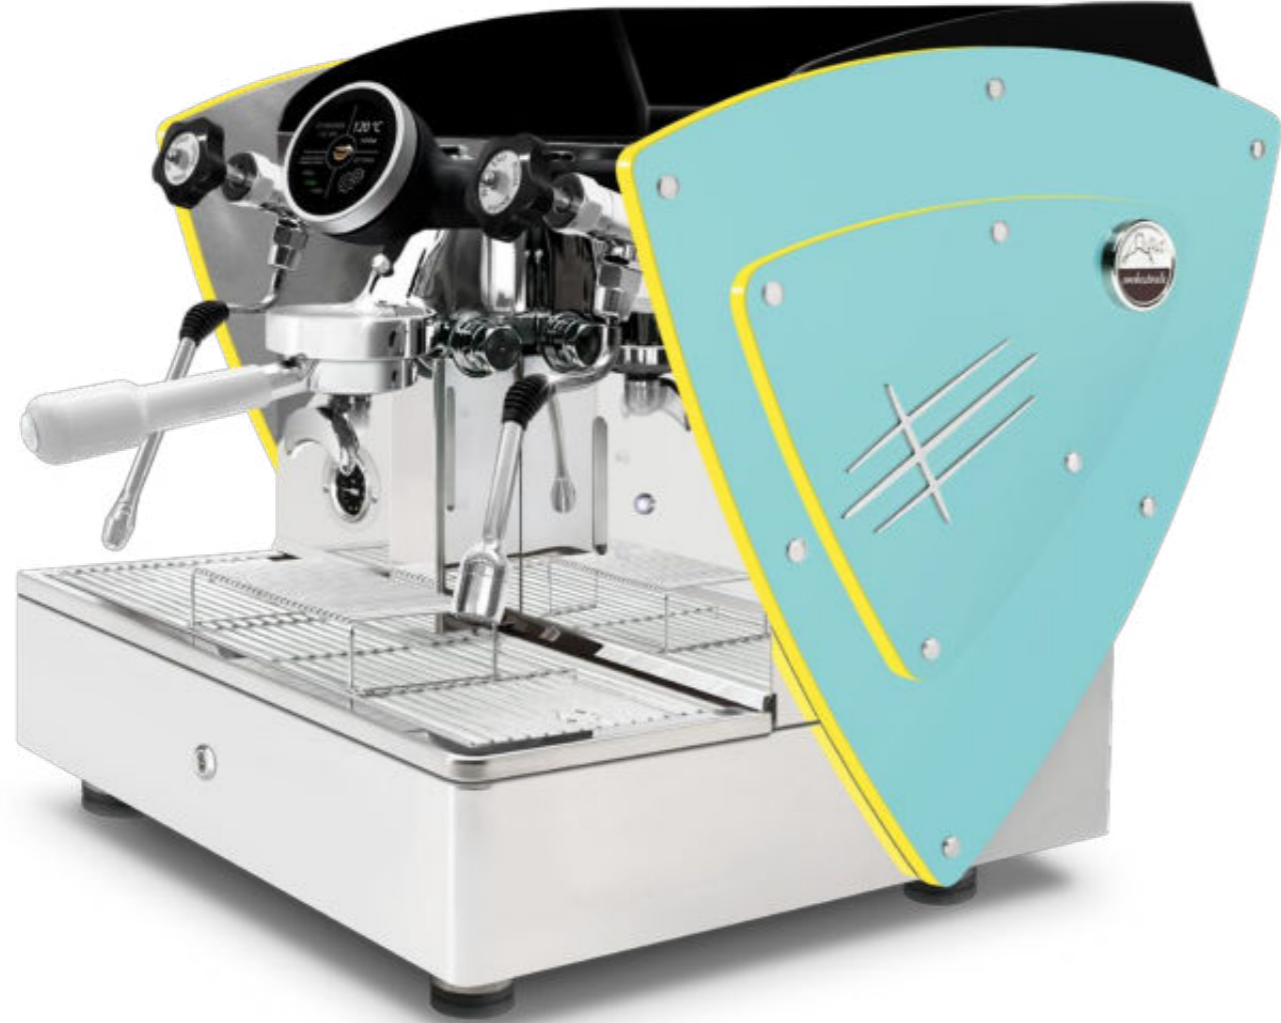

steel painted **blue Tiffany** sides
yellow methacrylate
white handle