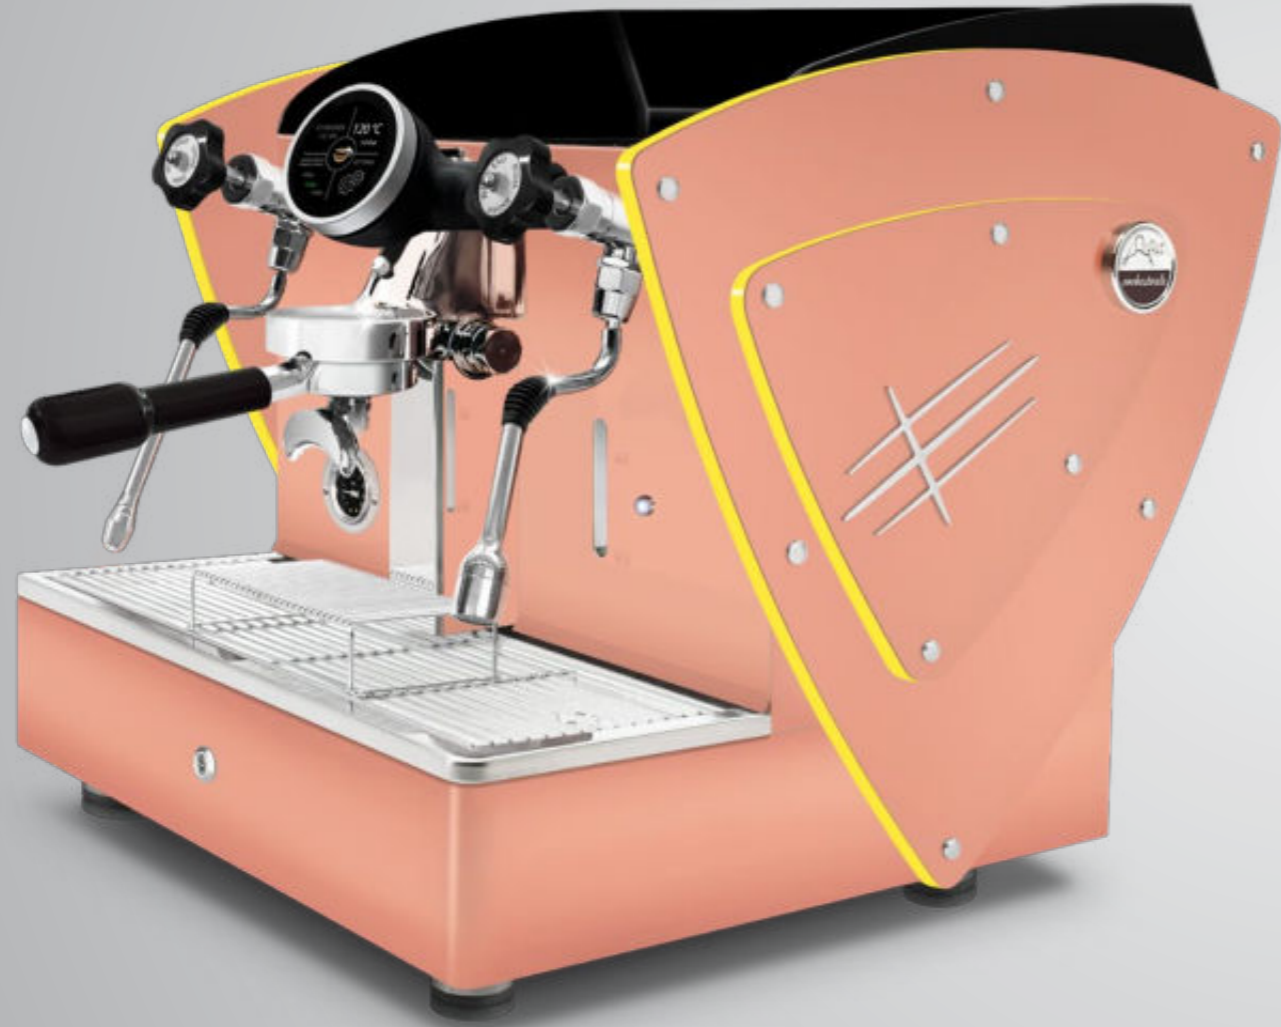

All copper
yellow methacrylate