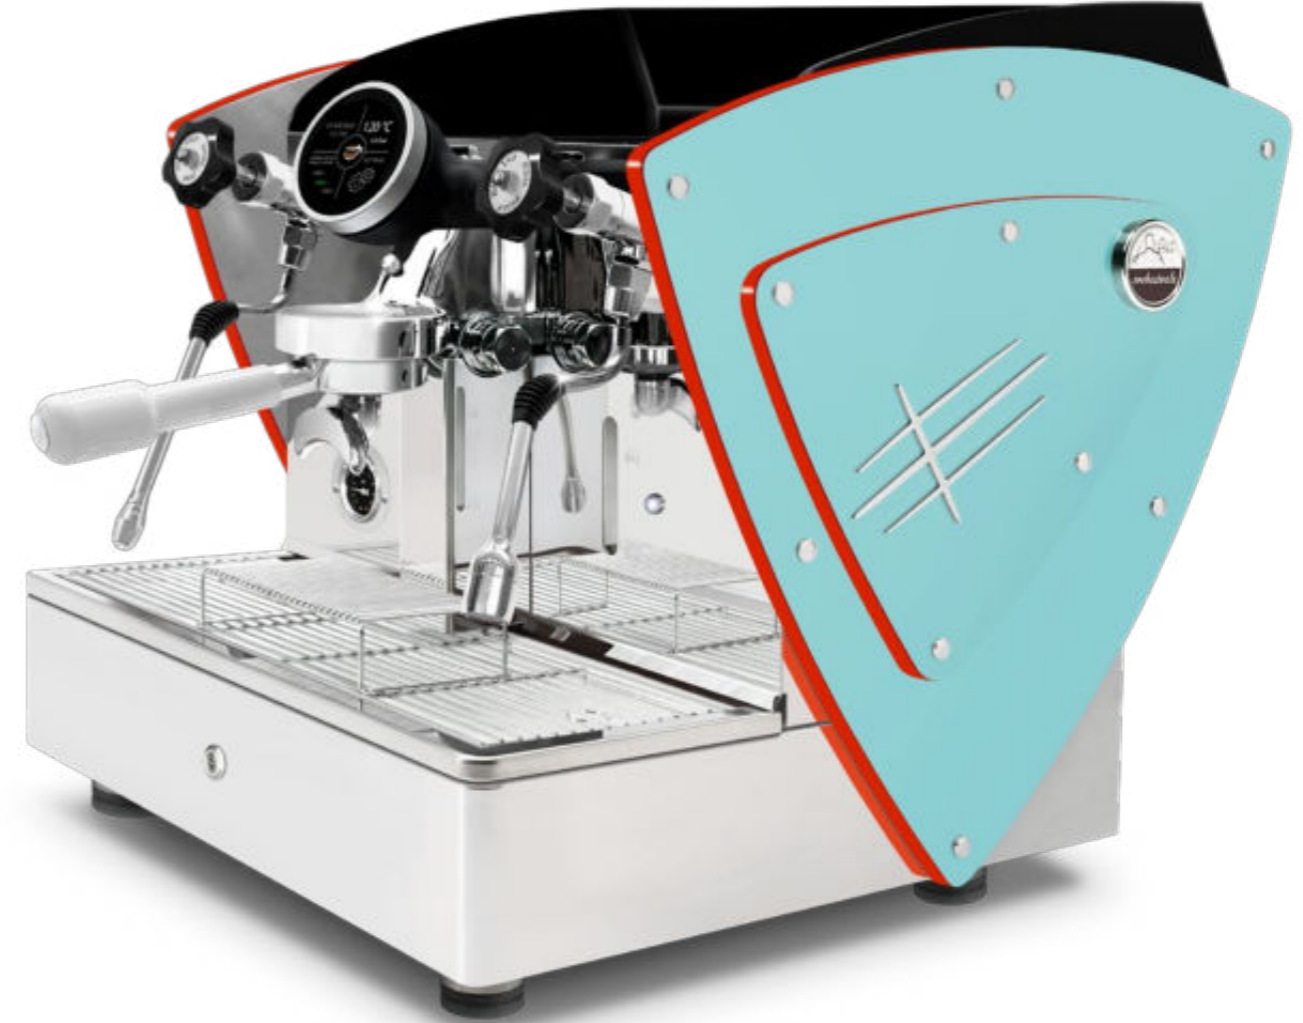

steel painted **blue Tiffany** sides
red methacrylate
white handle