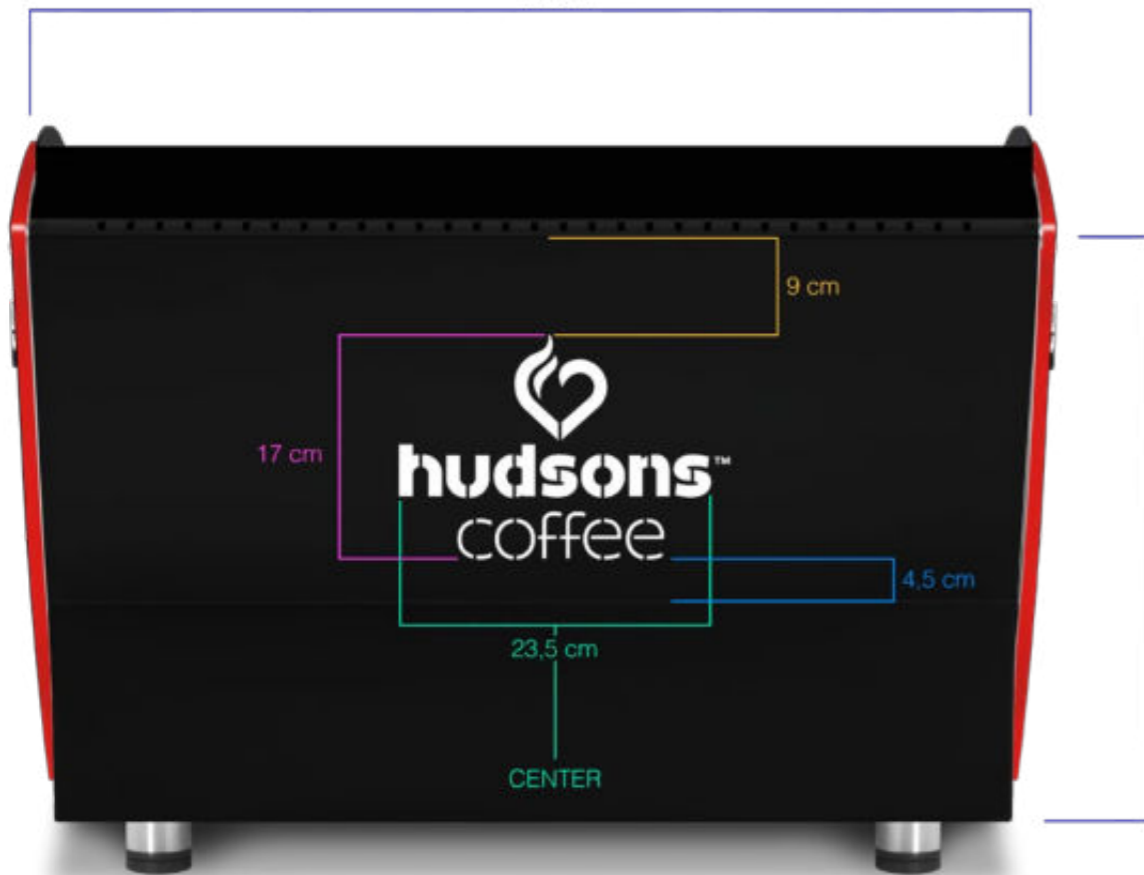

Aesthetic & Logo customisation

We are able to evaluate any kind of customisation about logos, materials and paints.

74 cm

45,5 cm