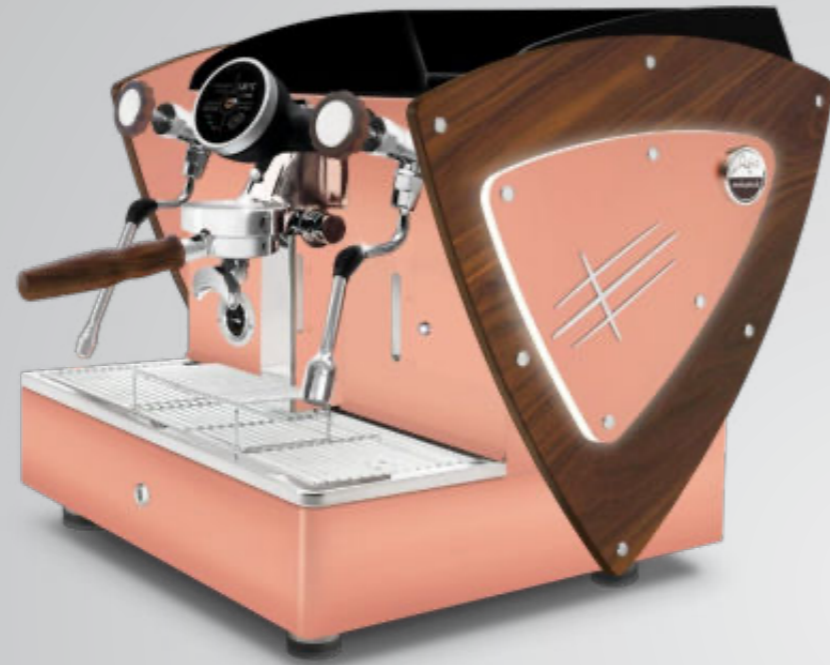

ALL COPPER

AUTOMATIC PID

1 gr Touch screen

Also available with all other aesthetic optional: painted steel sides and/or back white, black, rust brown, blue Tiffany, copper, Limited Edition sides (super-mirror steel with satined texture), nut wood sides.

All finishings can have many different colour methacrylate outlines: black, white, green, red, yellow, orange, blue, violet. (Nut sides don't have methacrylate).