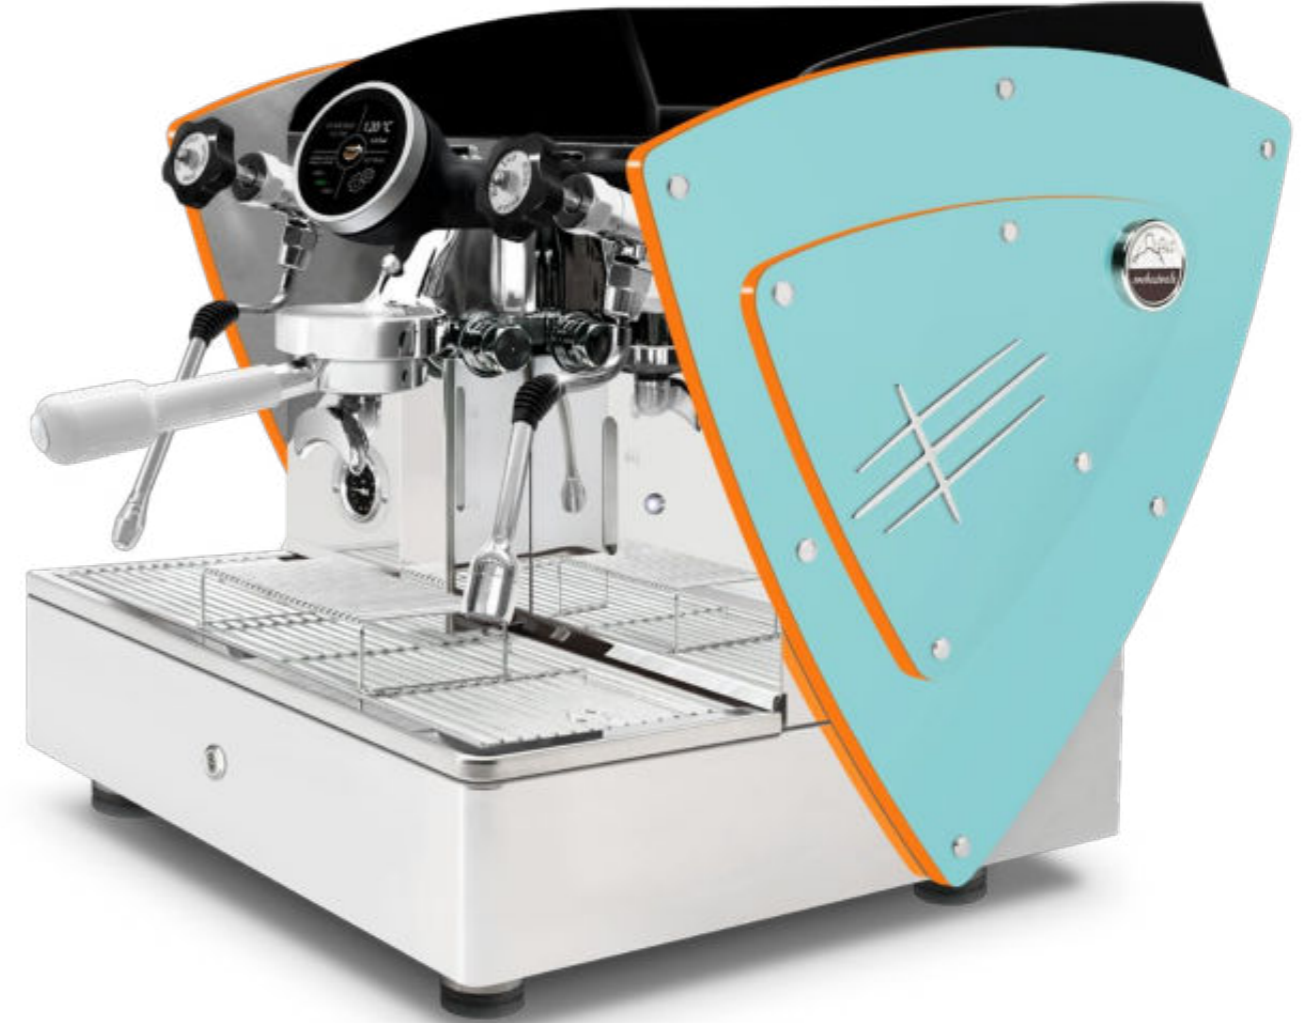

steel painted **blue Tiffany** sides
orange methacrylate
white handle