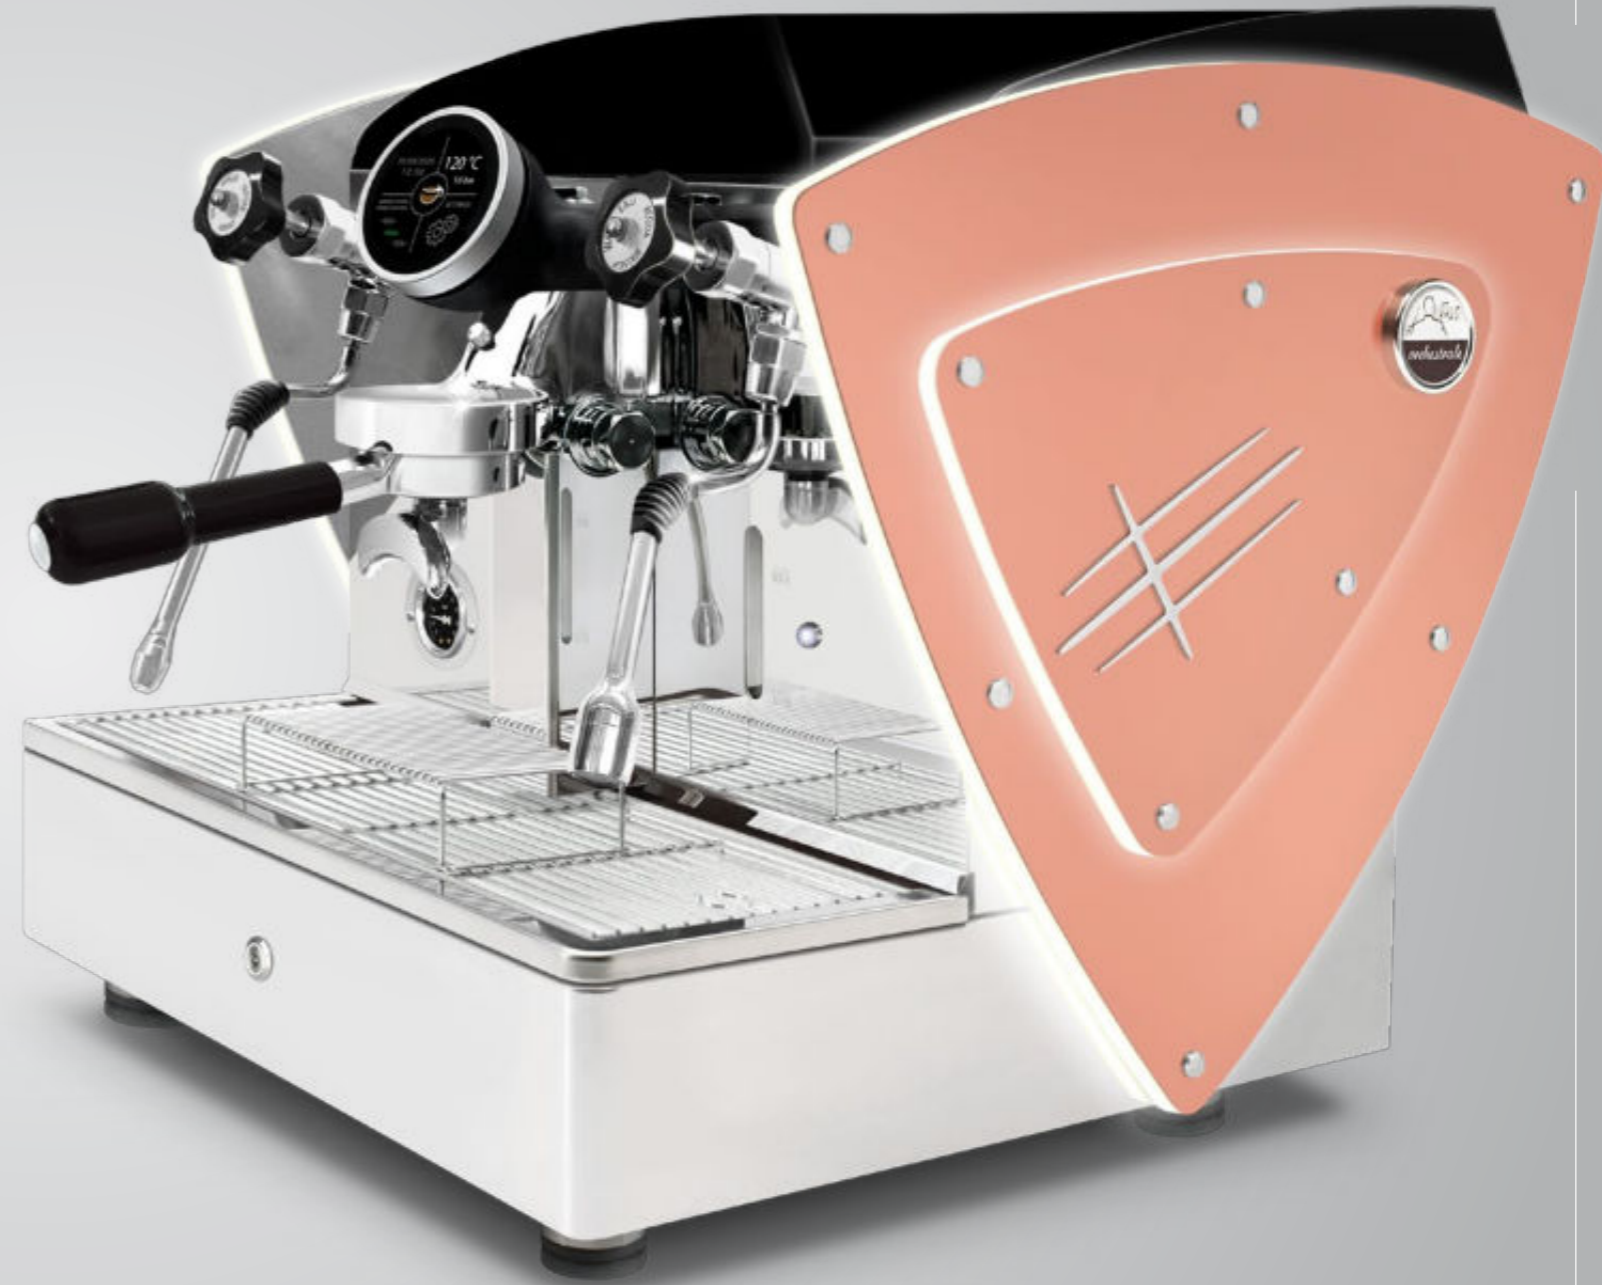

COPPER + LED LIGHT sides

AUTOMATIC PID
1 gr Touch screen

With LED back light satin methacrylate outlines.

These outlines are also available with all other aesthetic optional (except for nut wood sides): satin steel sides, other painted sides and Limited Edition sides (super-mirror steel with satined texture).