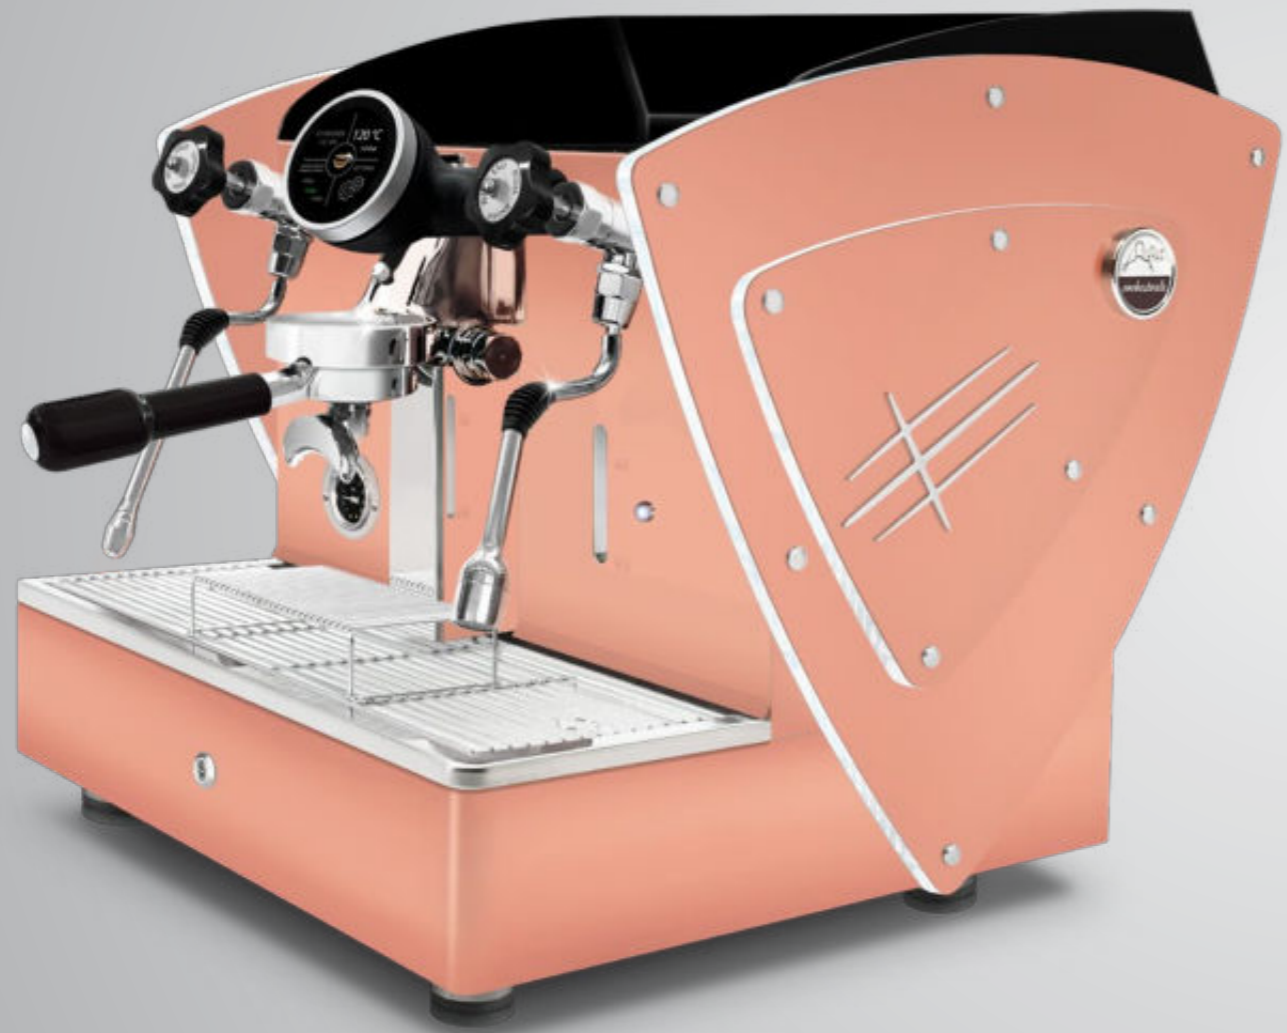

All copper
transparent methacrylate