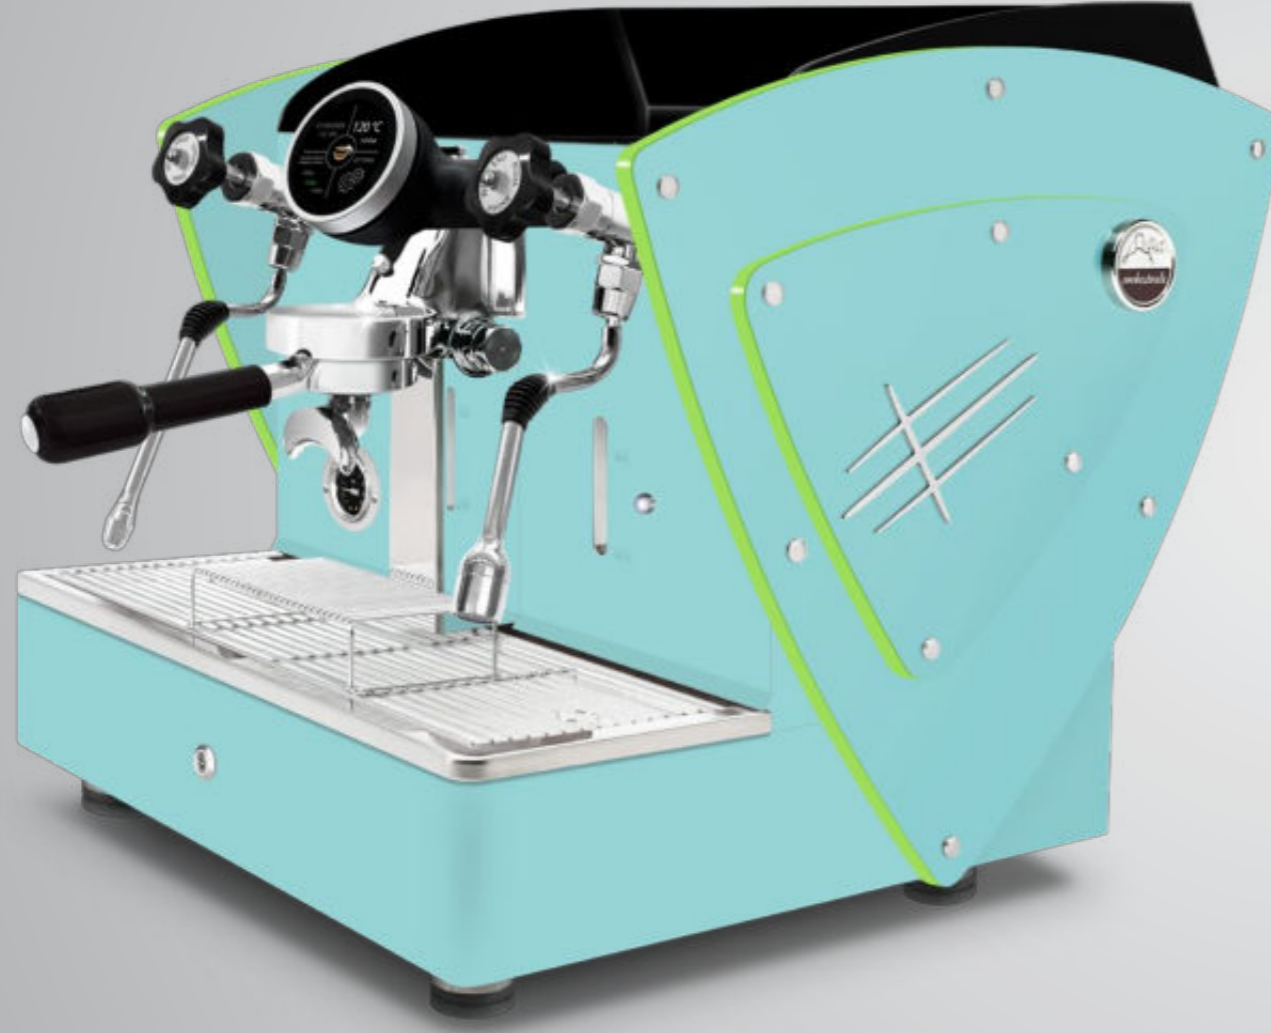

All blue Tiffany
yellow methacrylate