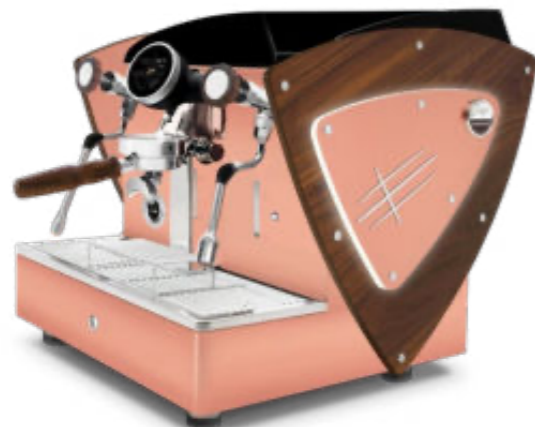

1gr Automatic PID display

1gr Automatic PID display with joystick taps

OPTIONAL ON DEMAND	
Joystick taps	●
Nut wood kit: filter holders and knobs	●
Color options and aesthetic customisation	●

TECHNICAL DATA		1 gr
Voltage/Power	220 - 240 V (1F)	3000 W
	380 - 415 V (3F)	3000 W
Frequency	Hz	50 - 60
Boiler	L	6,5
Width	mm	534 - 556
Depth	mm	590
Height	mm	540
Net weight	kg	62 - 63,5