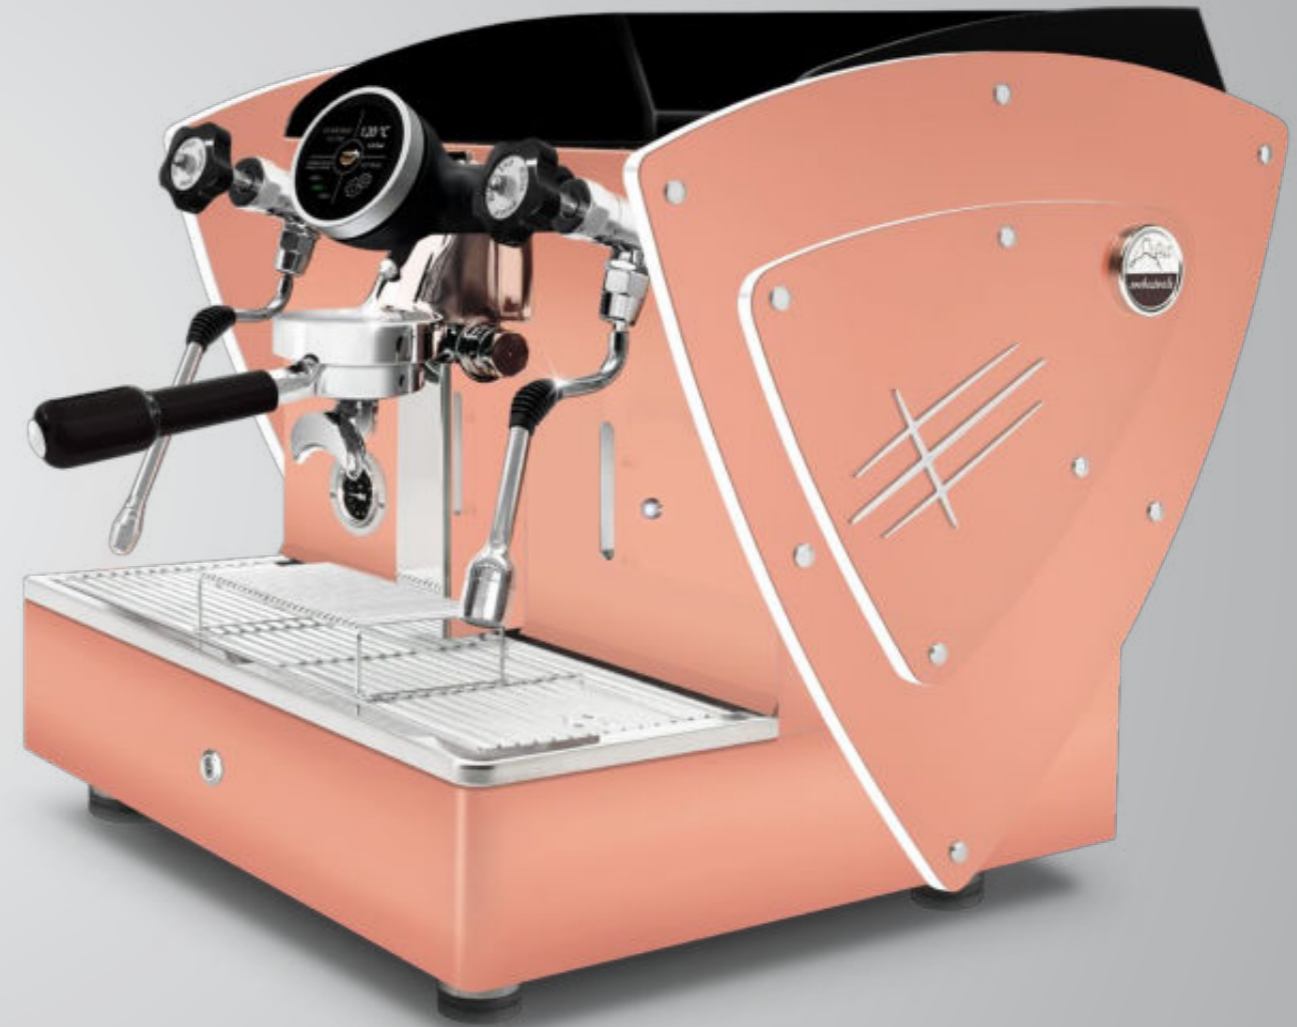

All copper
red methacrylate

All copper
white methacrylate