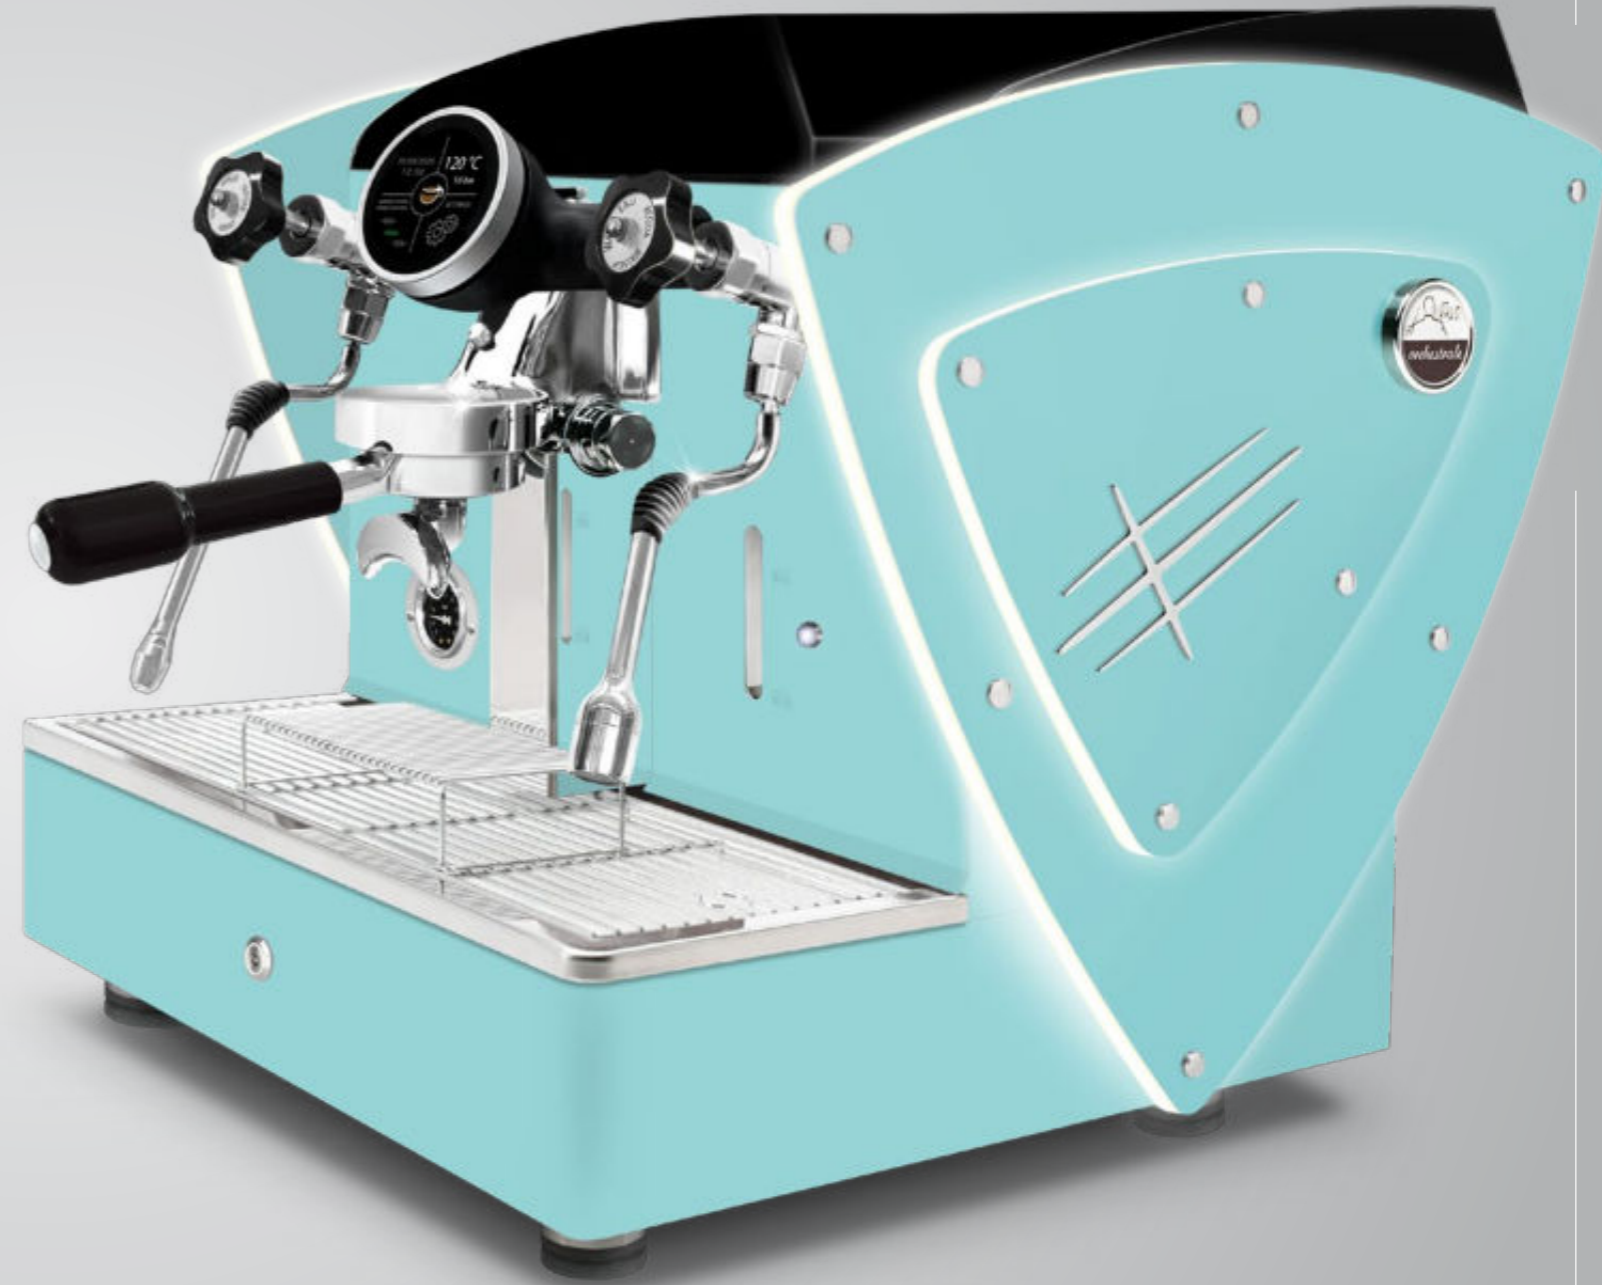

These outlines are also available with all other aesthetic optional (except for nut wood sides): satin steel sides, other painted sides and Limited Edition sides (super-mirror steel with satined texture).