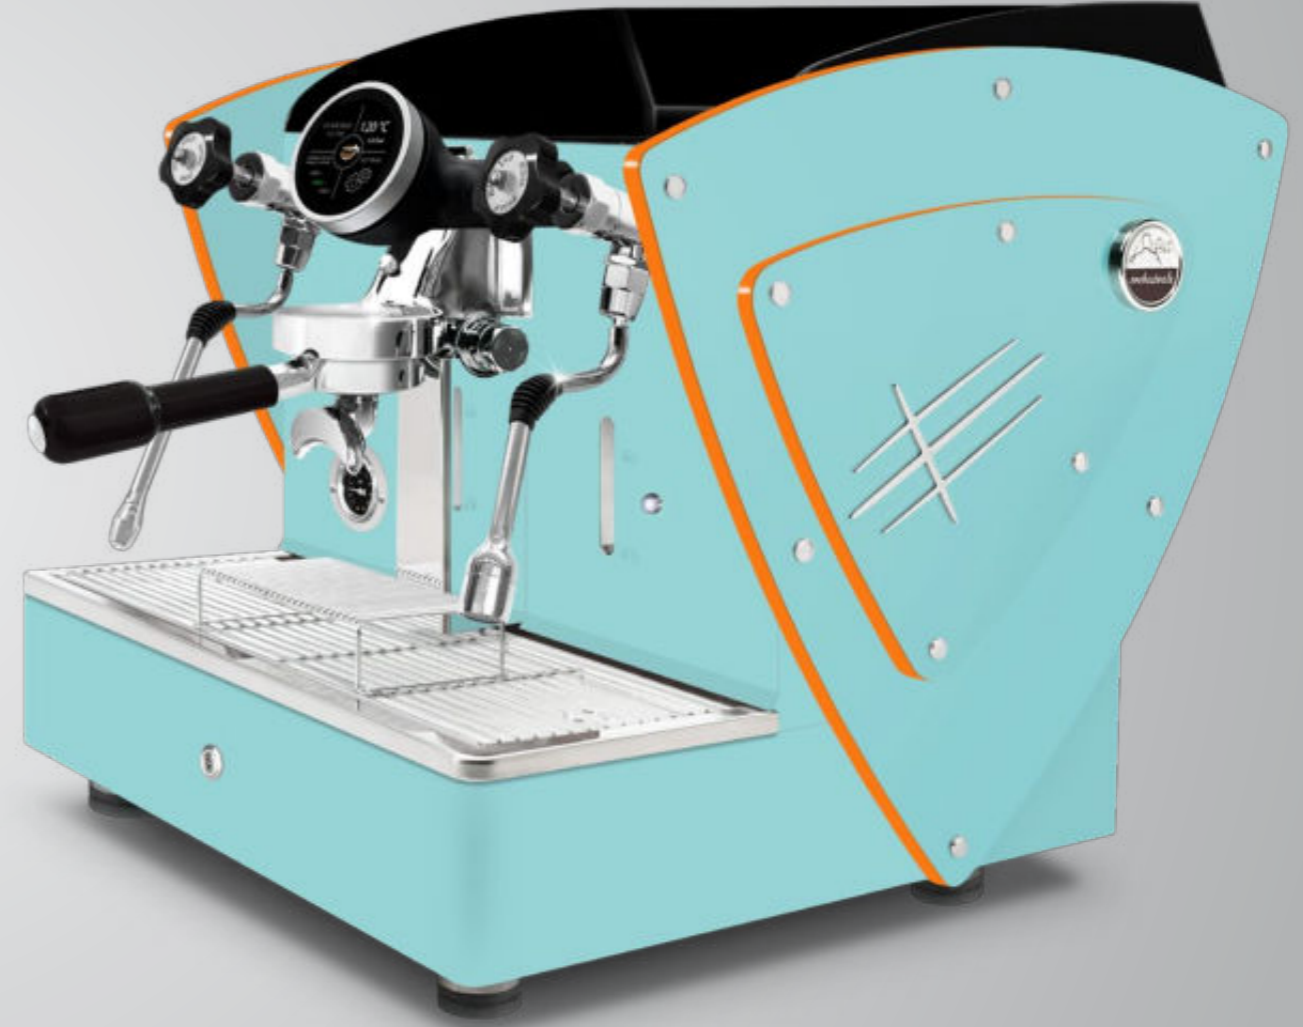

All blue Tiffany
violet methacrylate