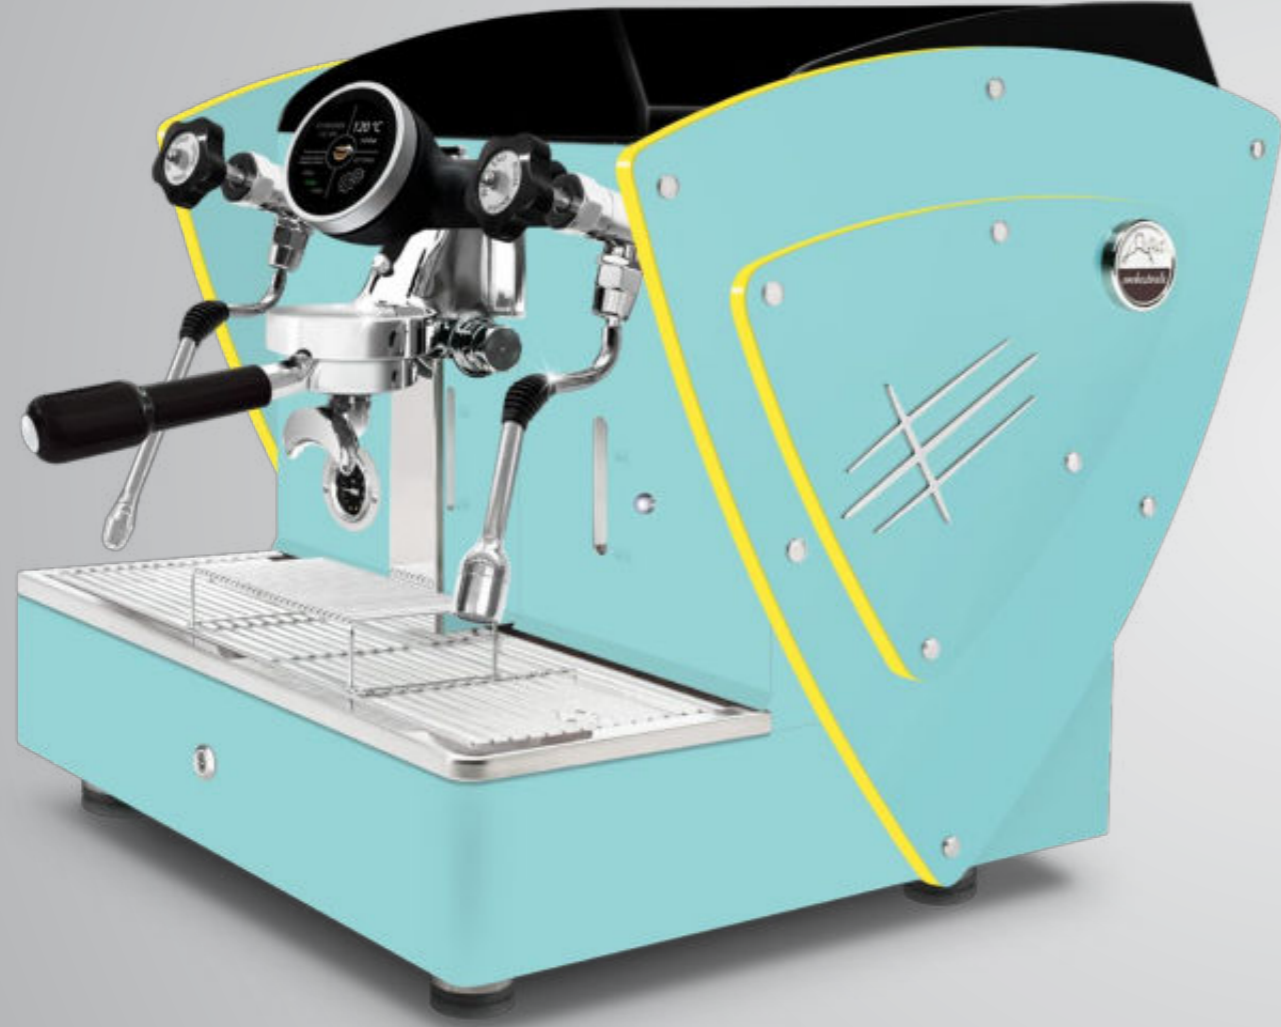

All blue Tiffany
blue methacrylate