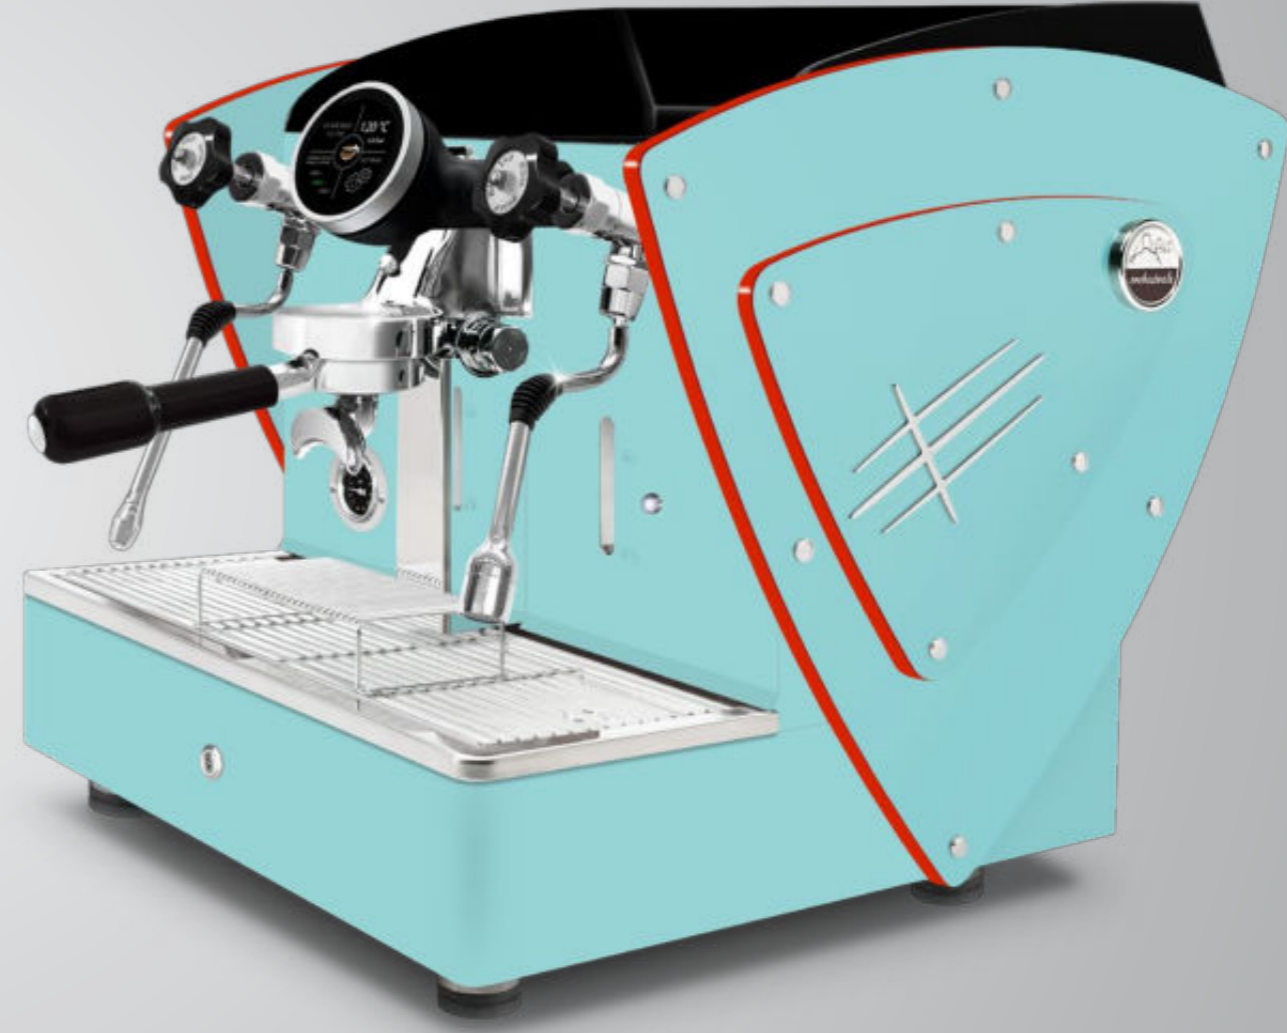

All blue Tiffany
orange methacrylate