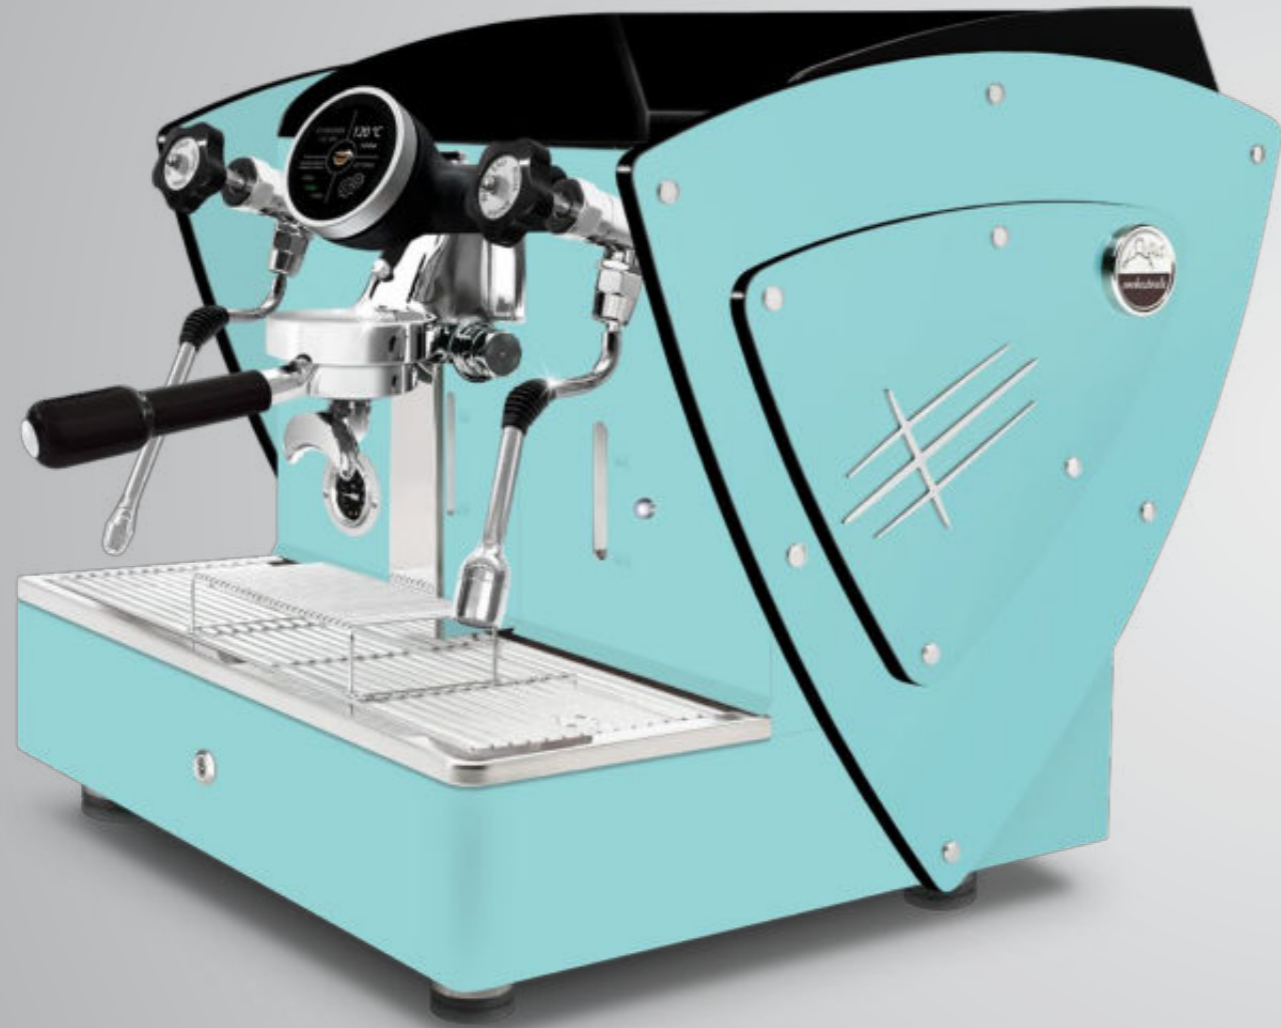

All blue Tiffany
green methacrylate