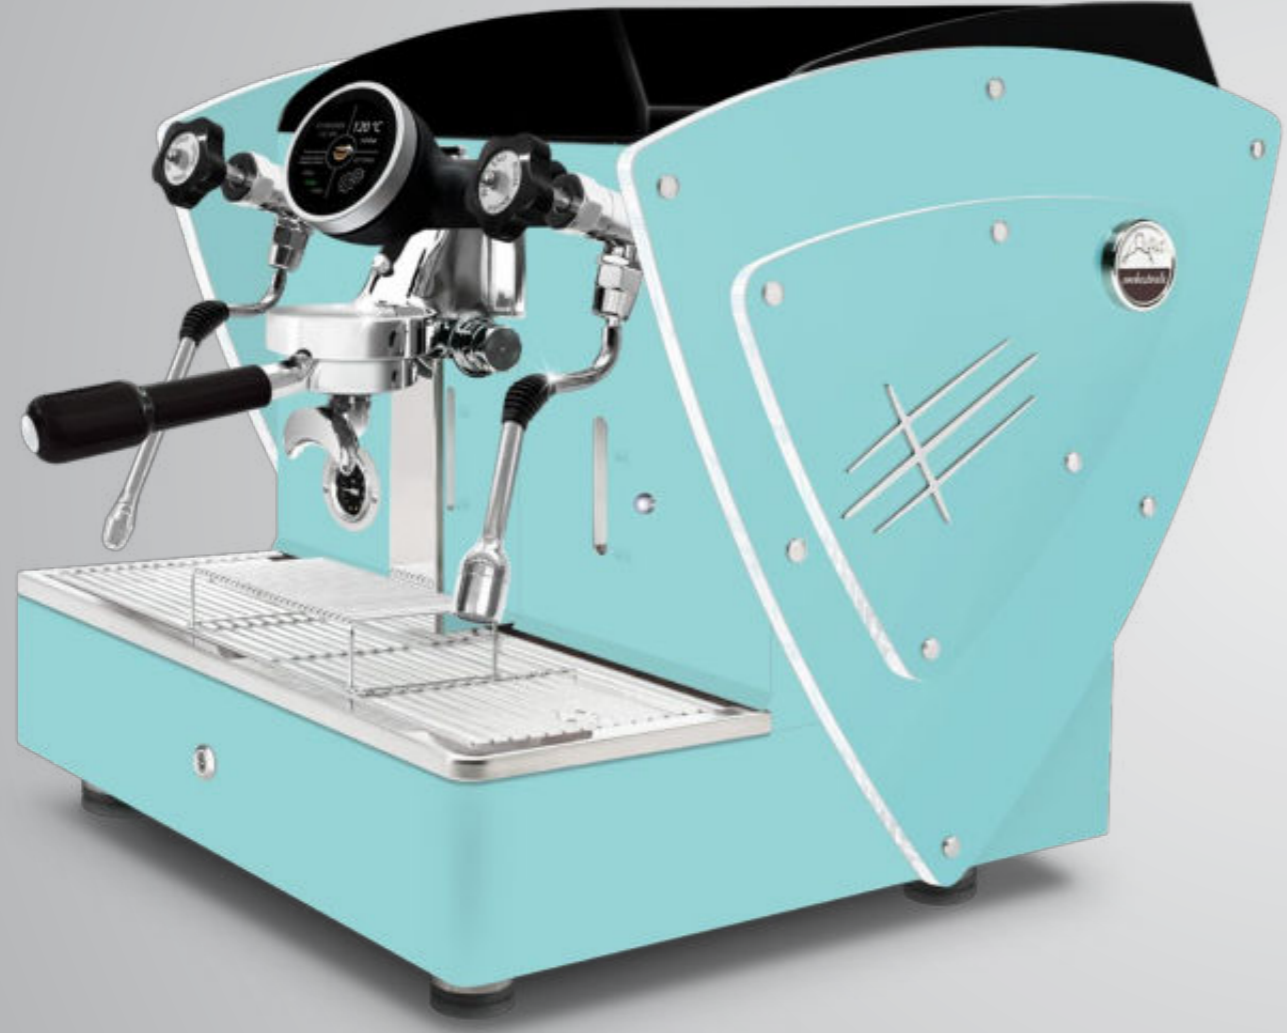

All blue Tiffany
black methacrylate