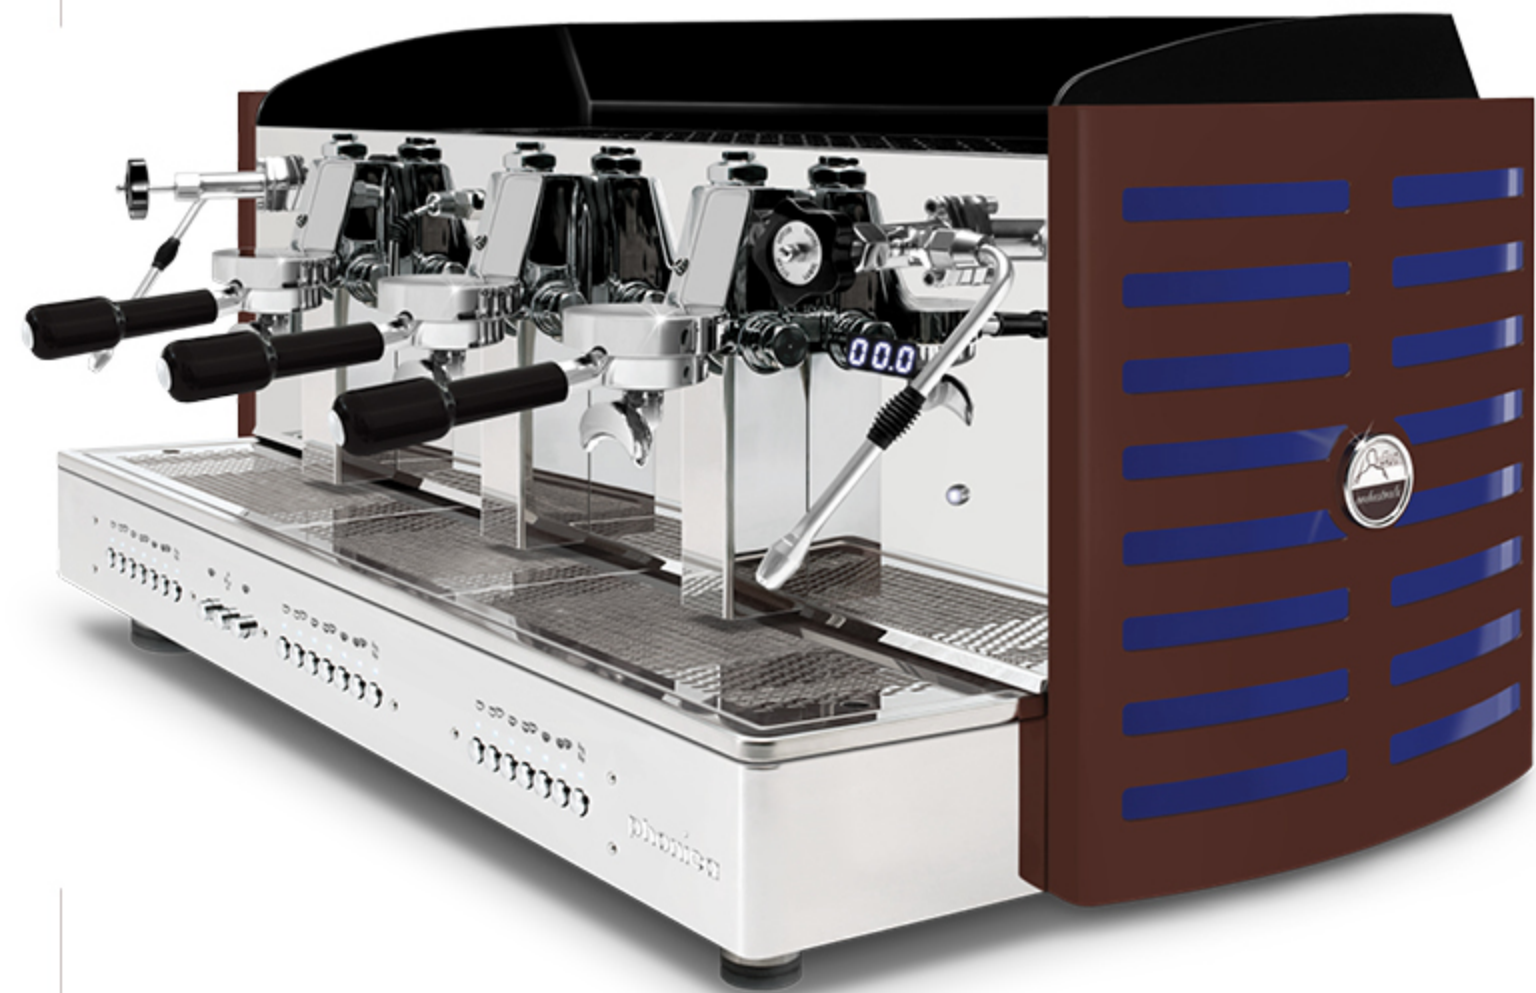

steel painted rust brown sides
blue methacrylate