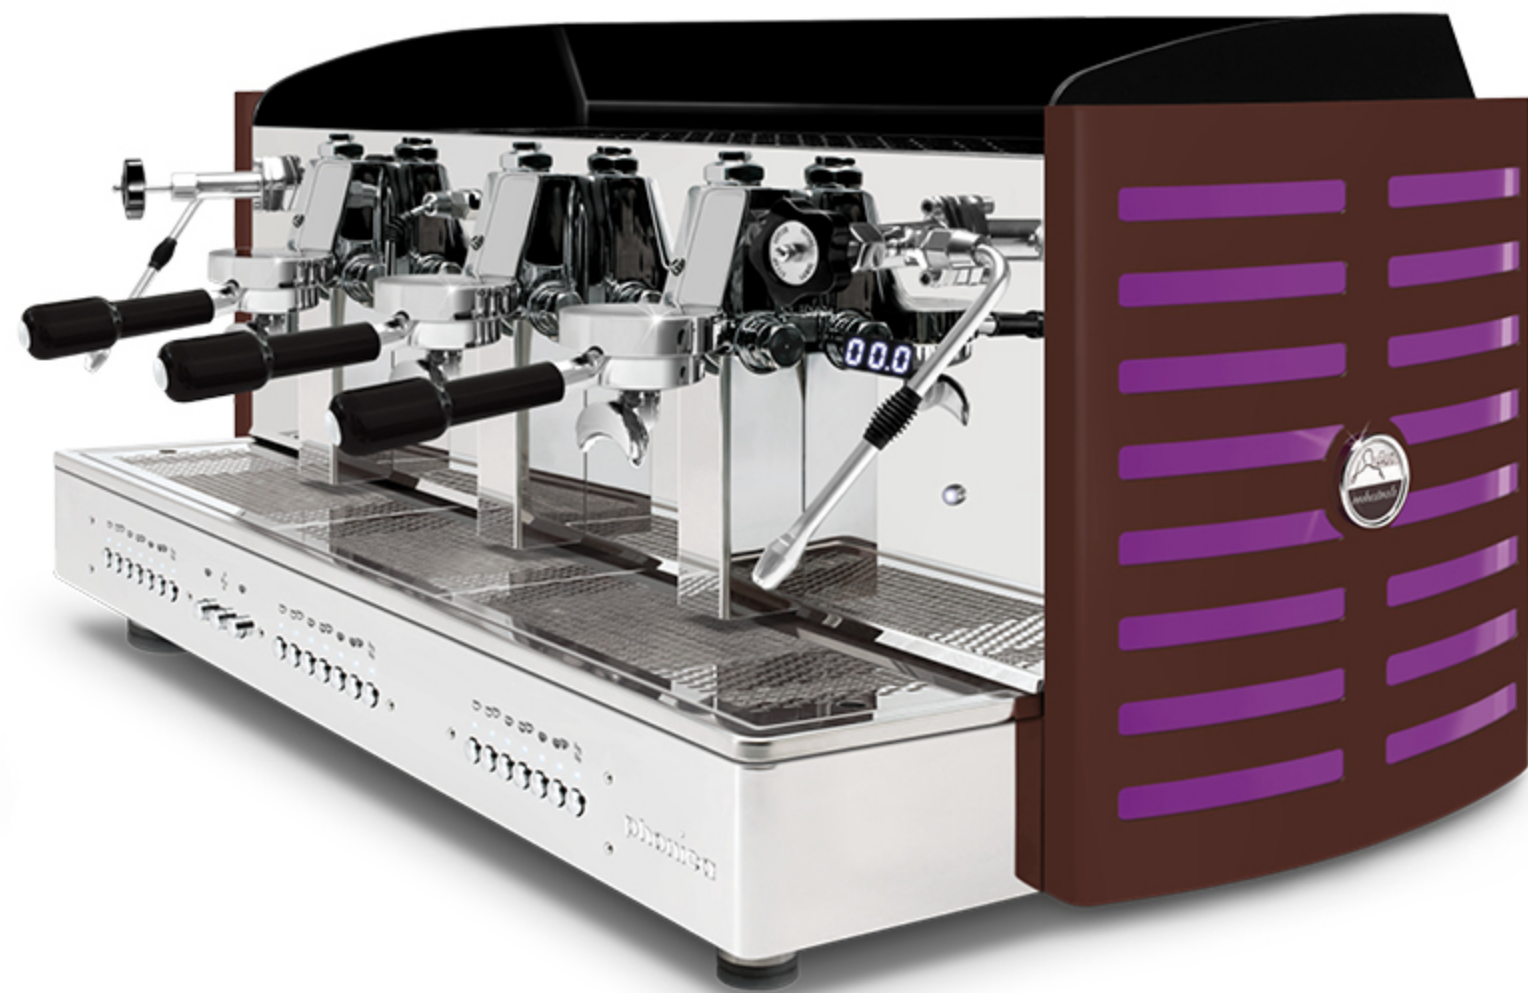

steel painted rust brown sides
violet methacrylate