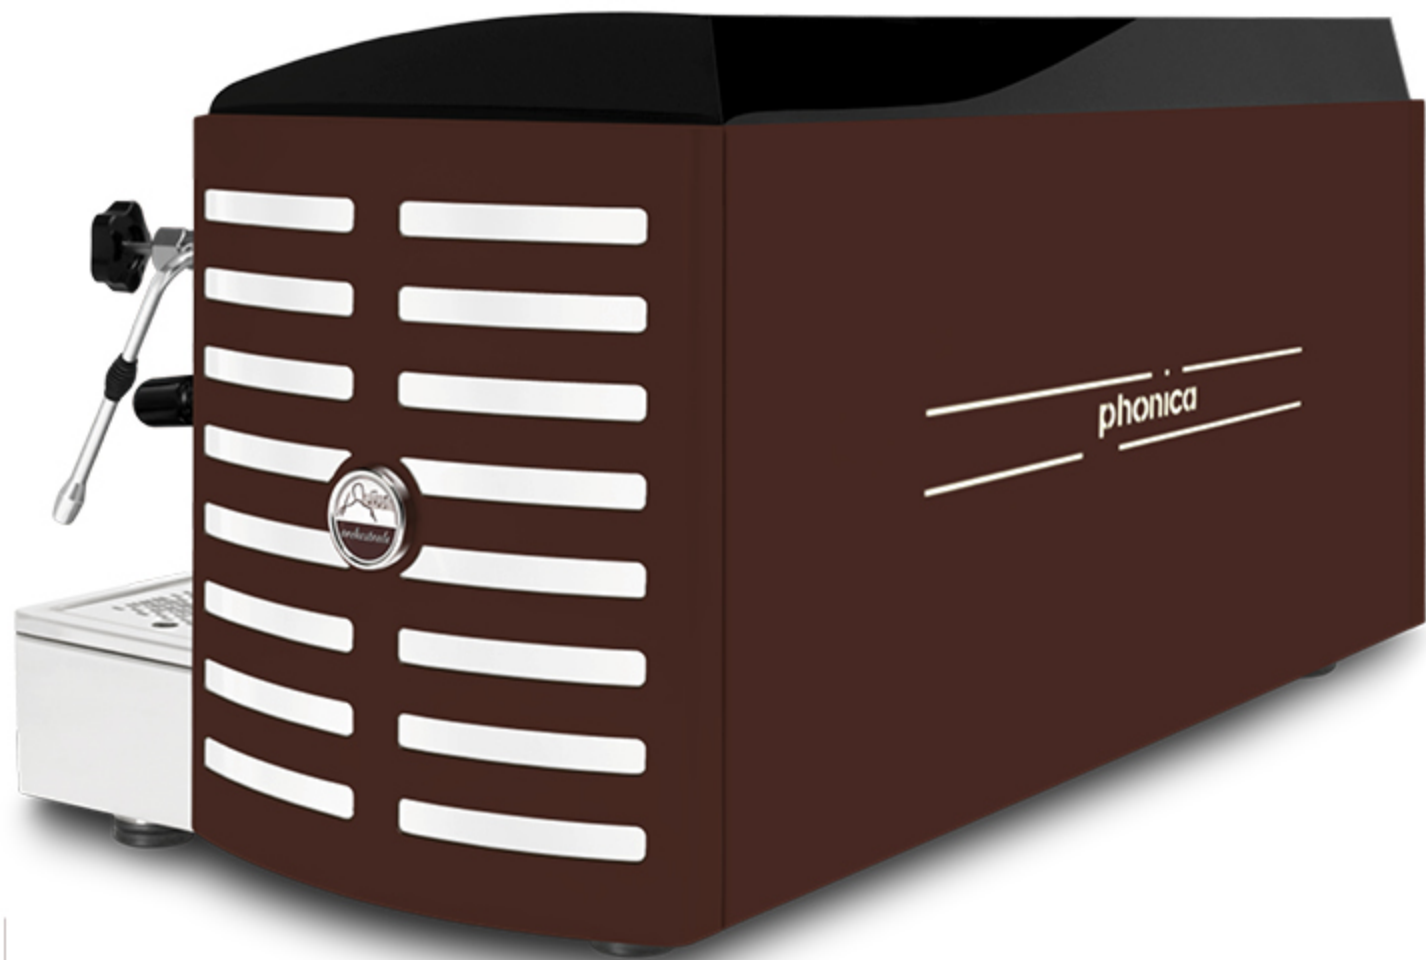

steel painted **light blue retro** back
white methacrylate
back light logo in: violet, **white**, green, red, orange, yellow and blue