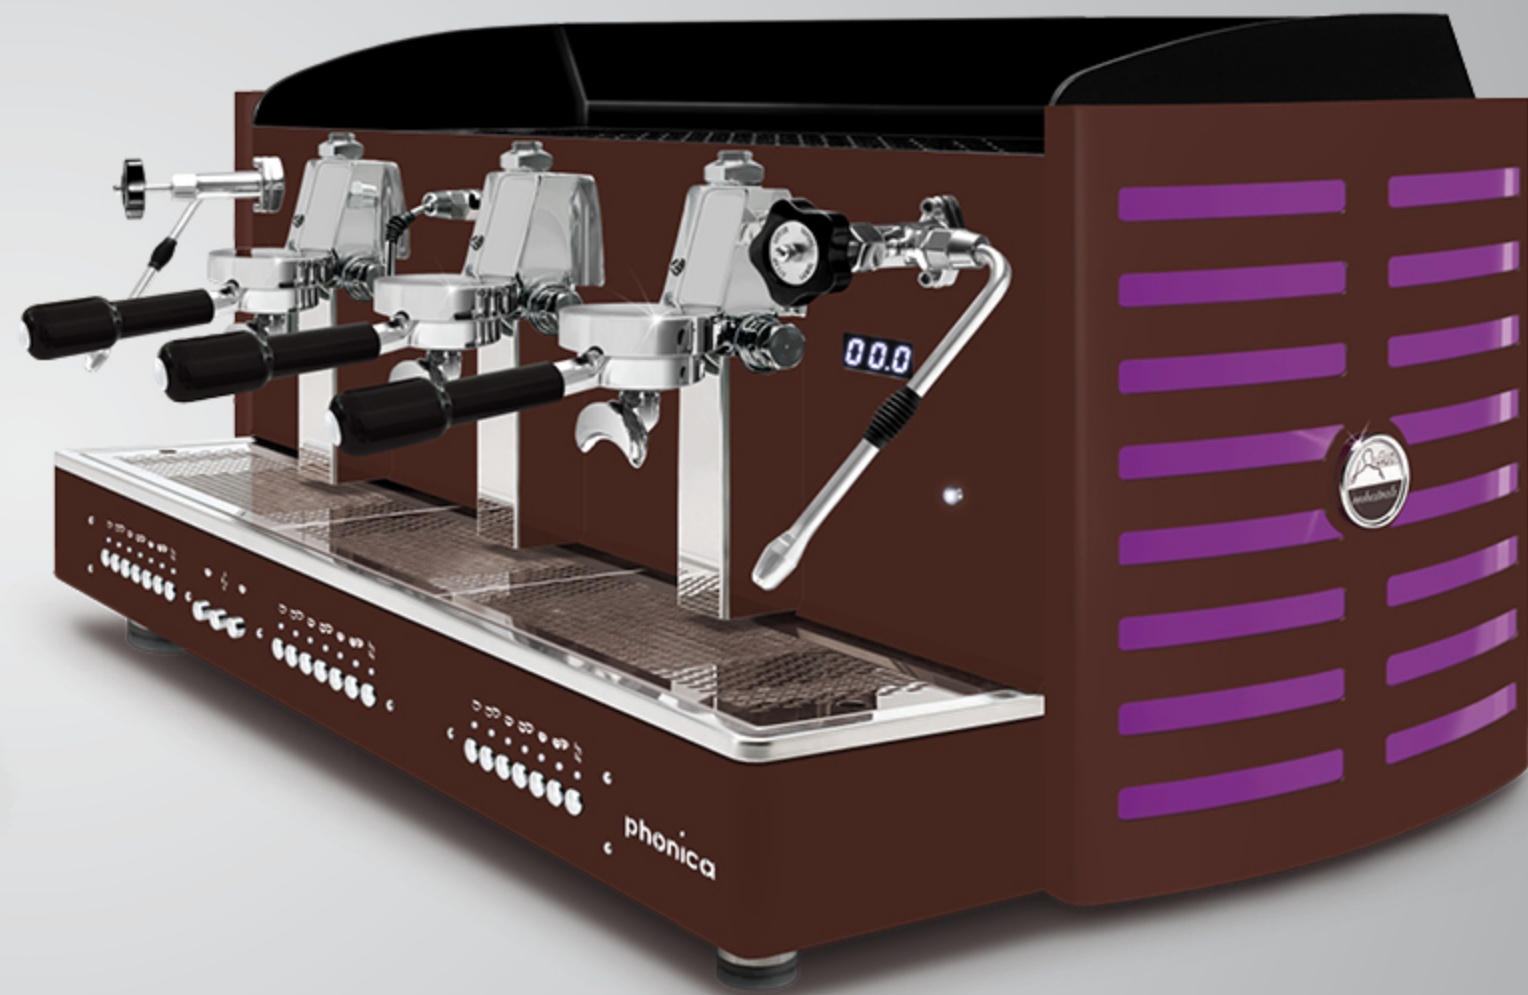

All rust brown
violet methacrylate