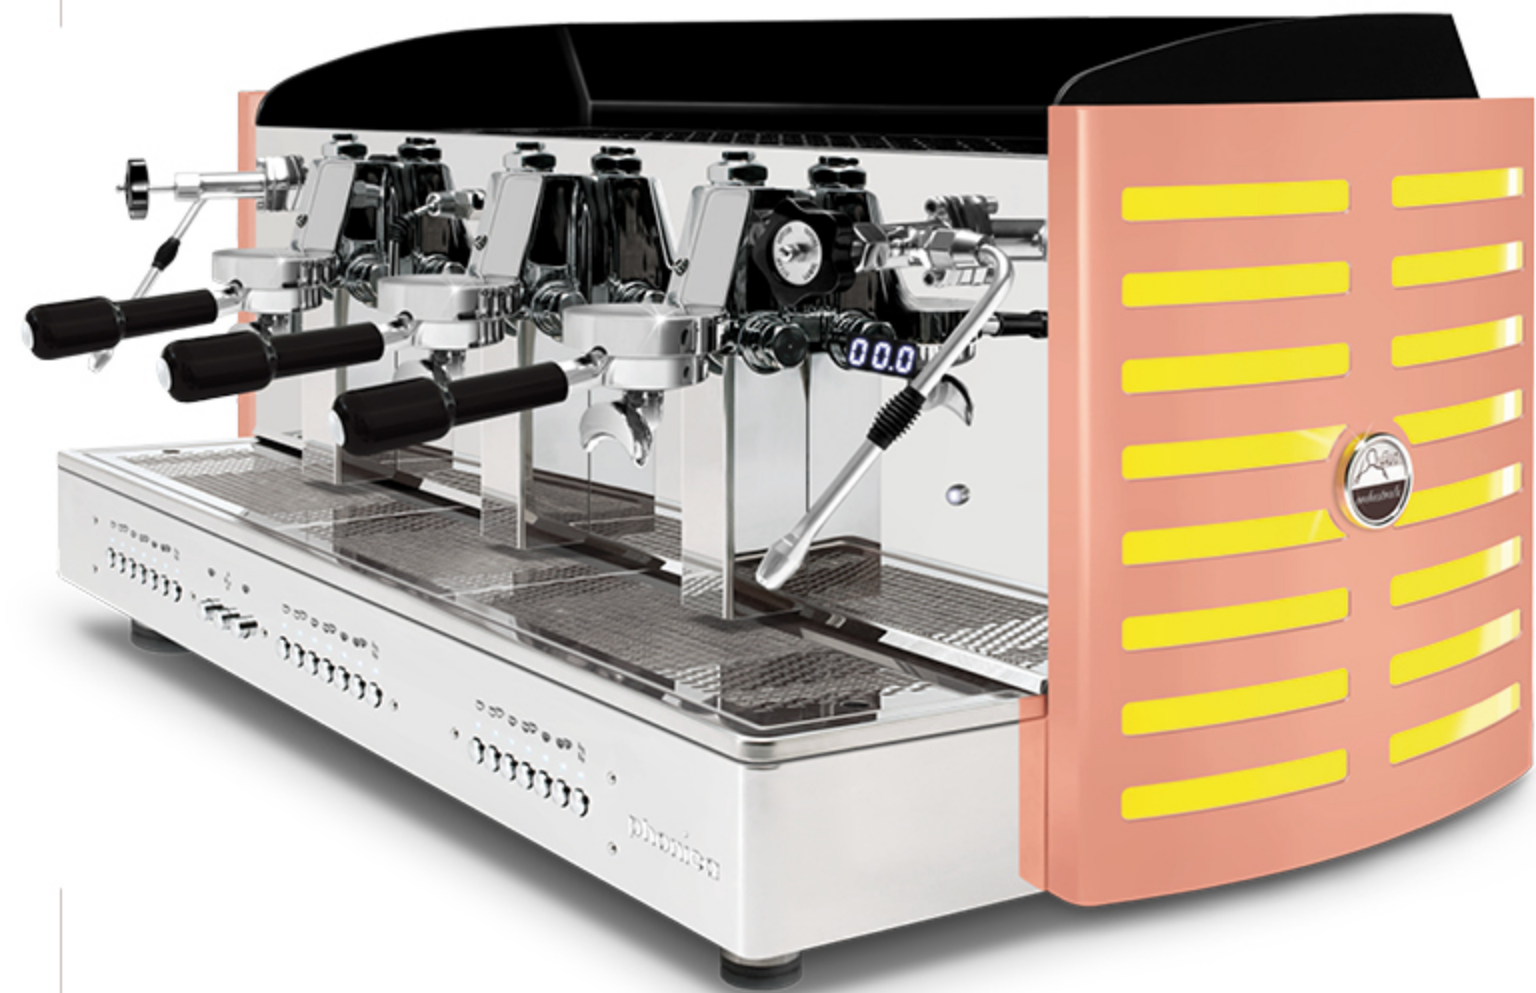

steel painted **copper** sides
yellow methacrylate