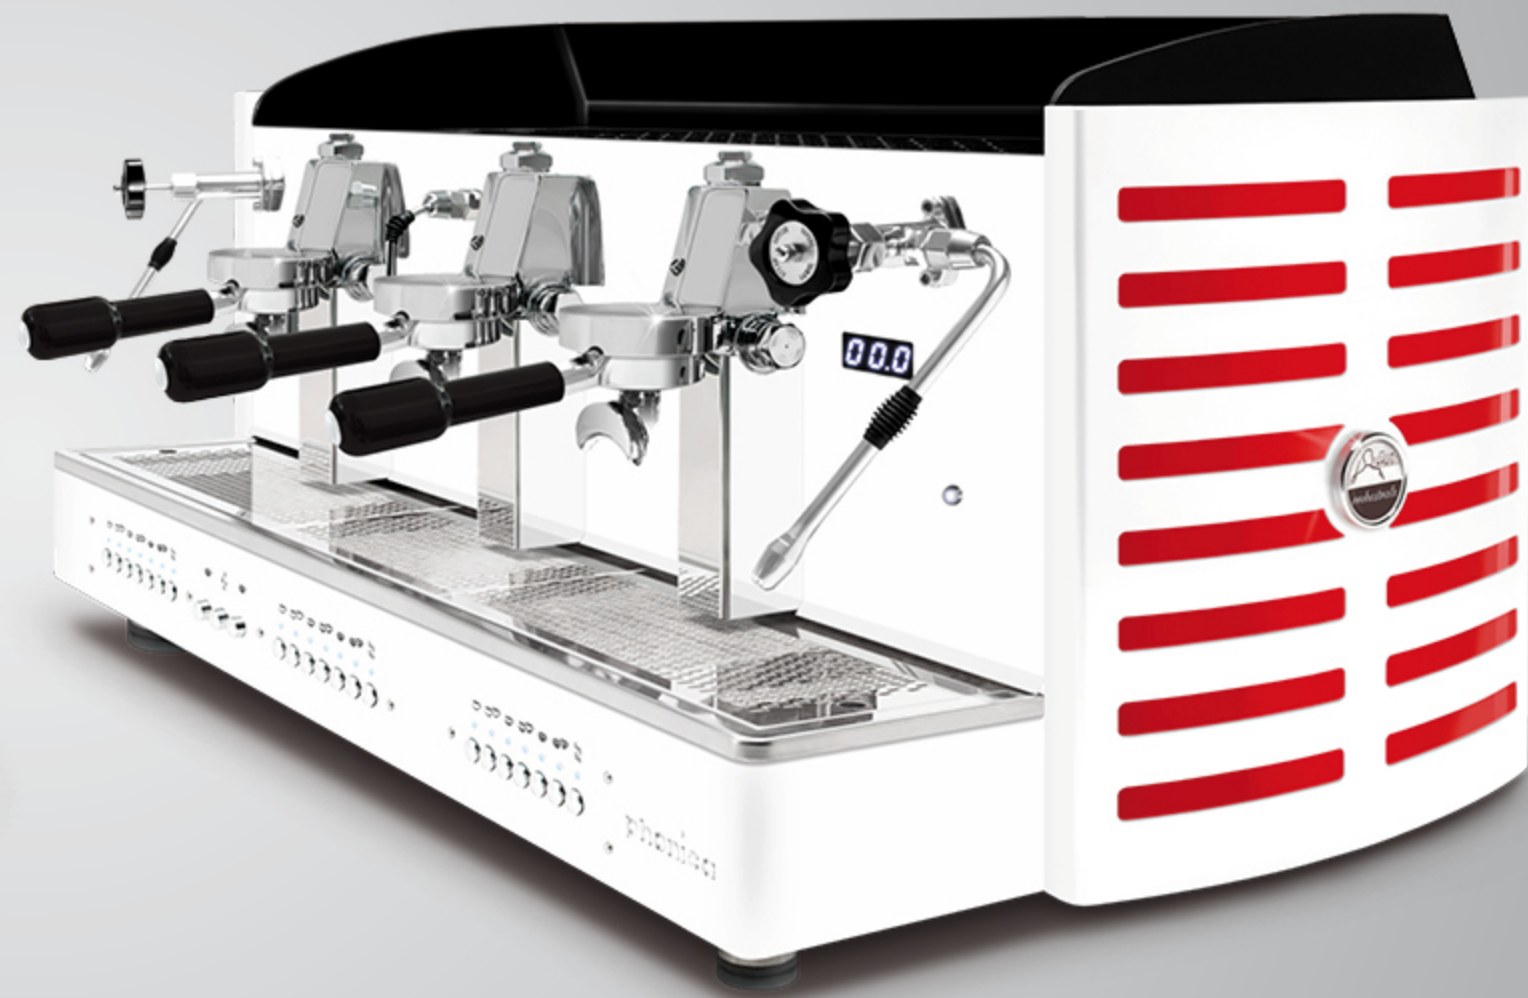

All white
red methacrylate