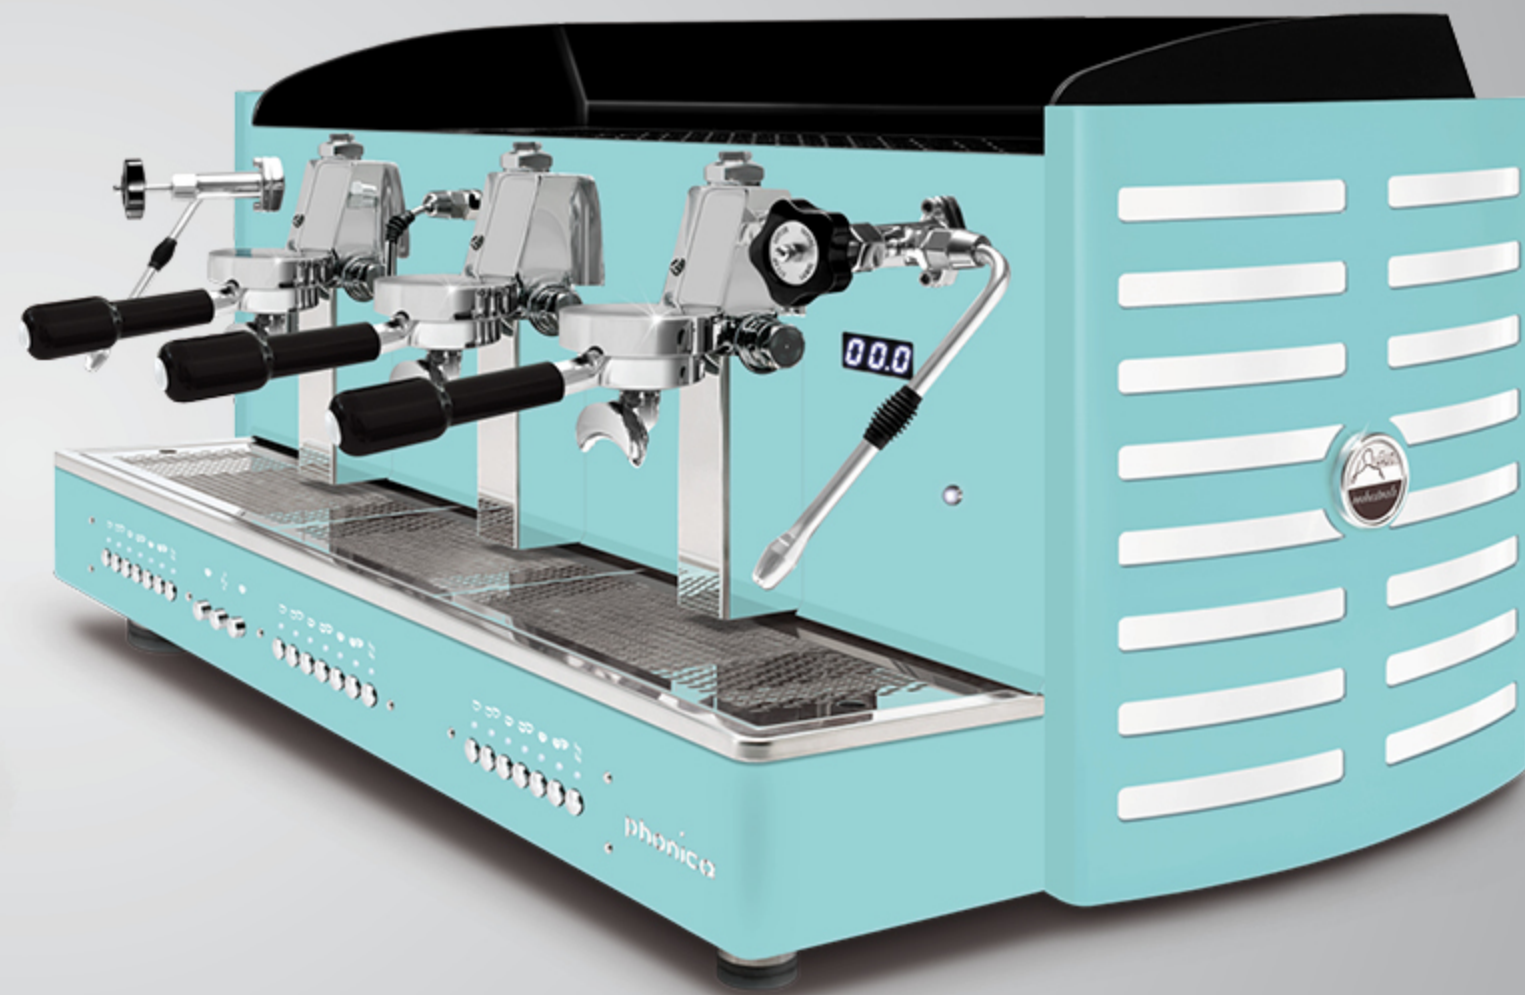

All blue Tiffany
white methacrylate