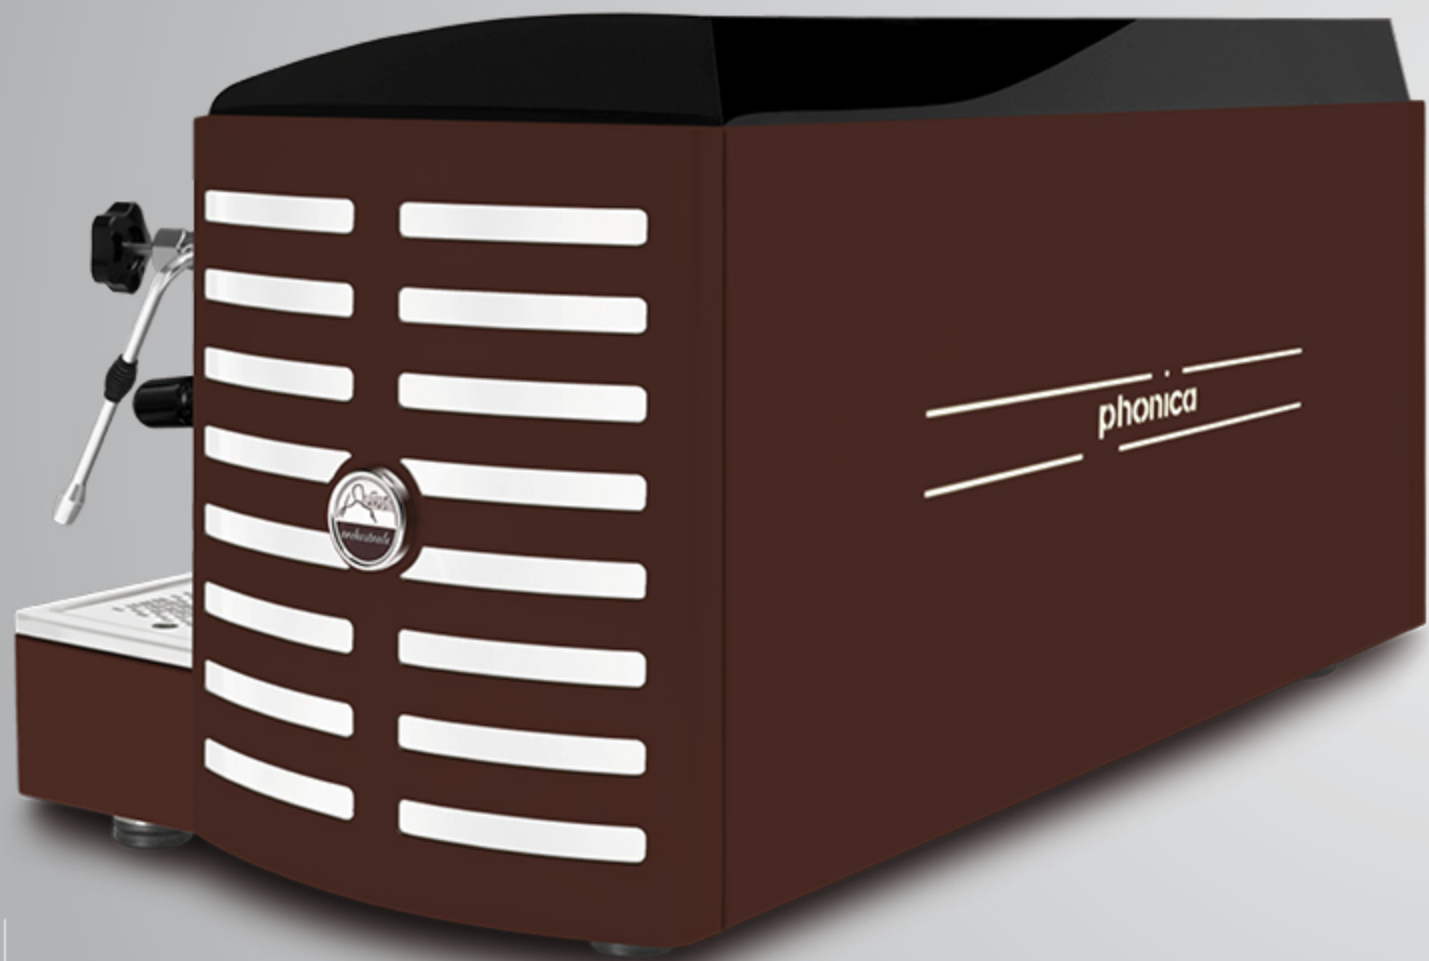

All rust brown back
white methacrylate
back light logo in: violet, white, green, red, orange, yellow and blue

All rust brown
black methacrylate

All rust brown
white methacrylate

All rust brown
green methacrylate