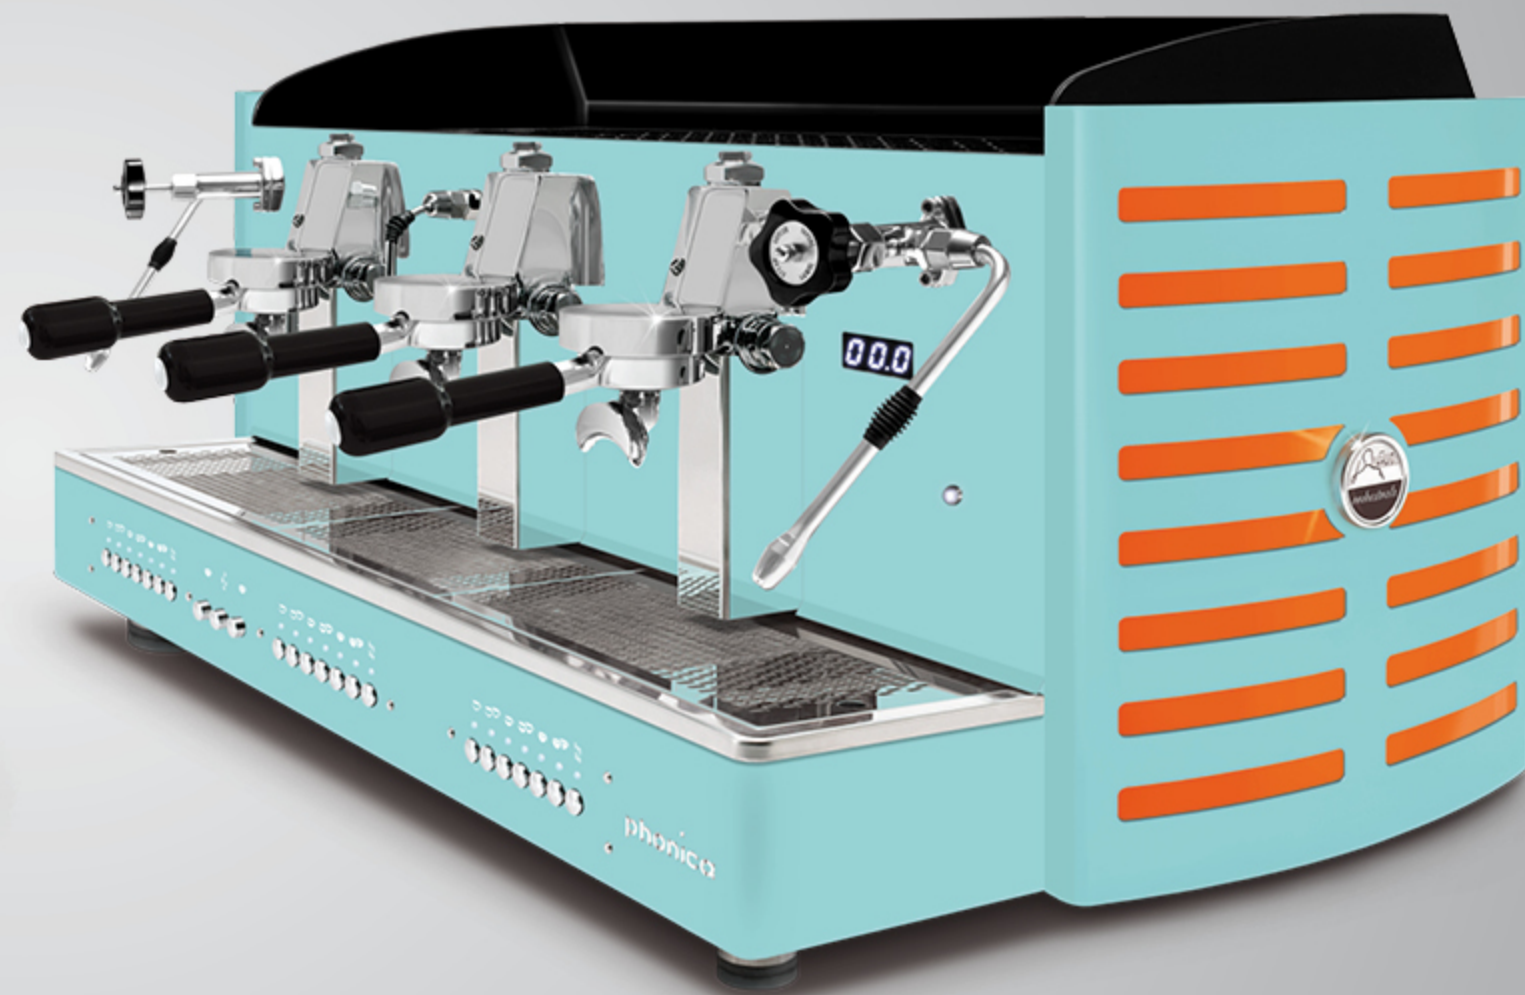

All blue Tiffany
violet methacrylate