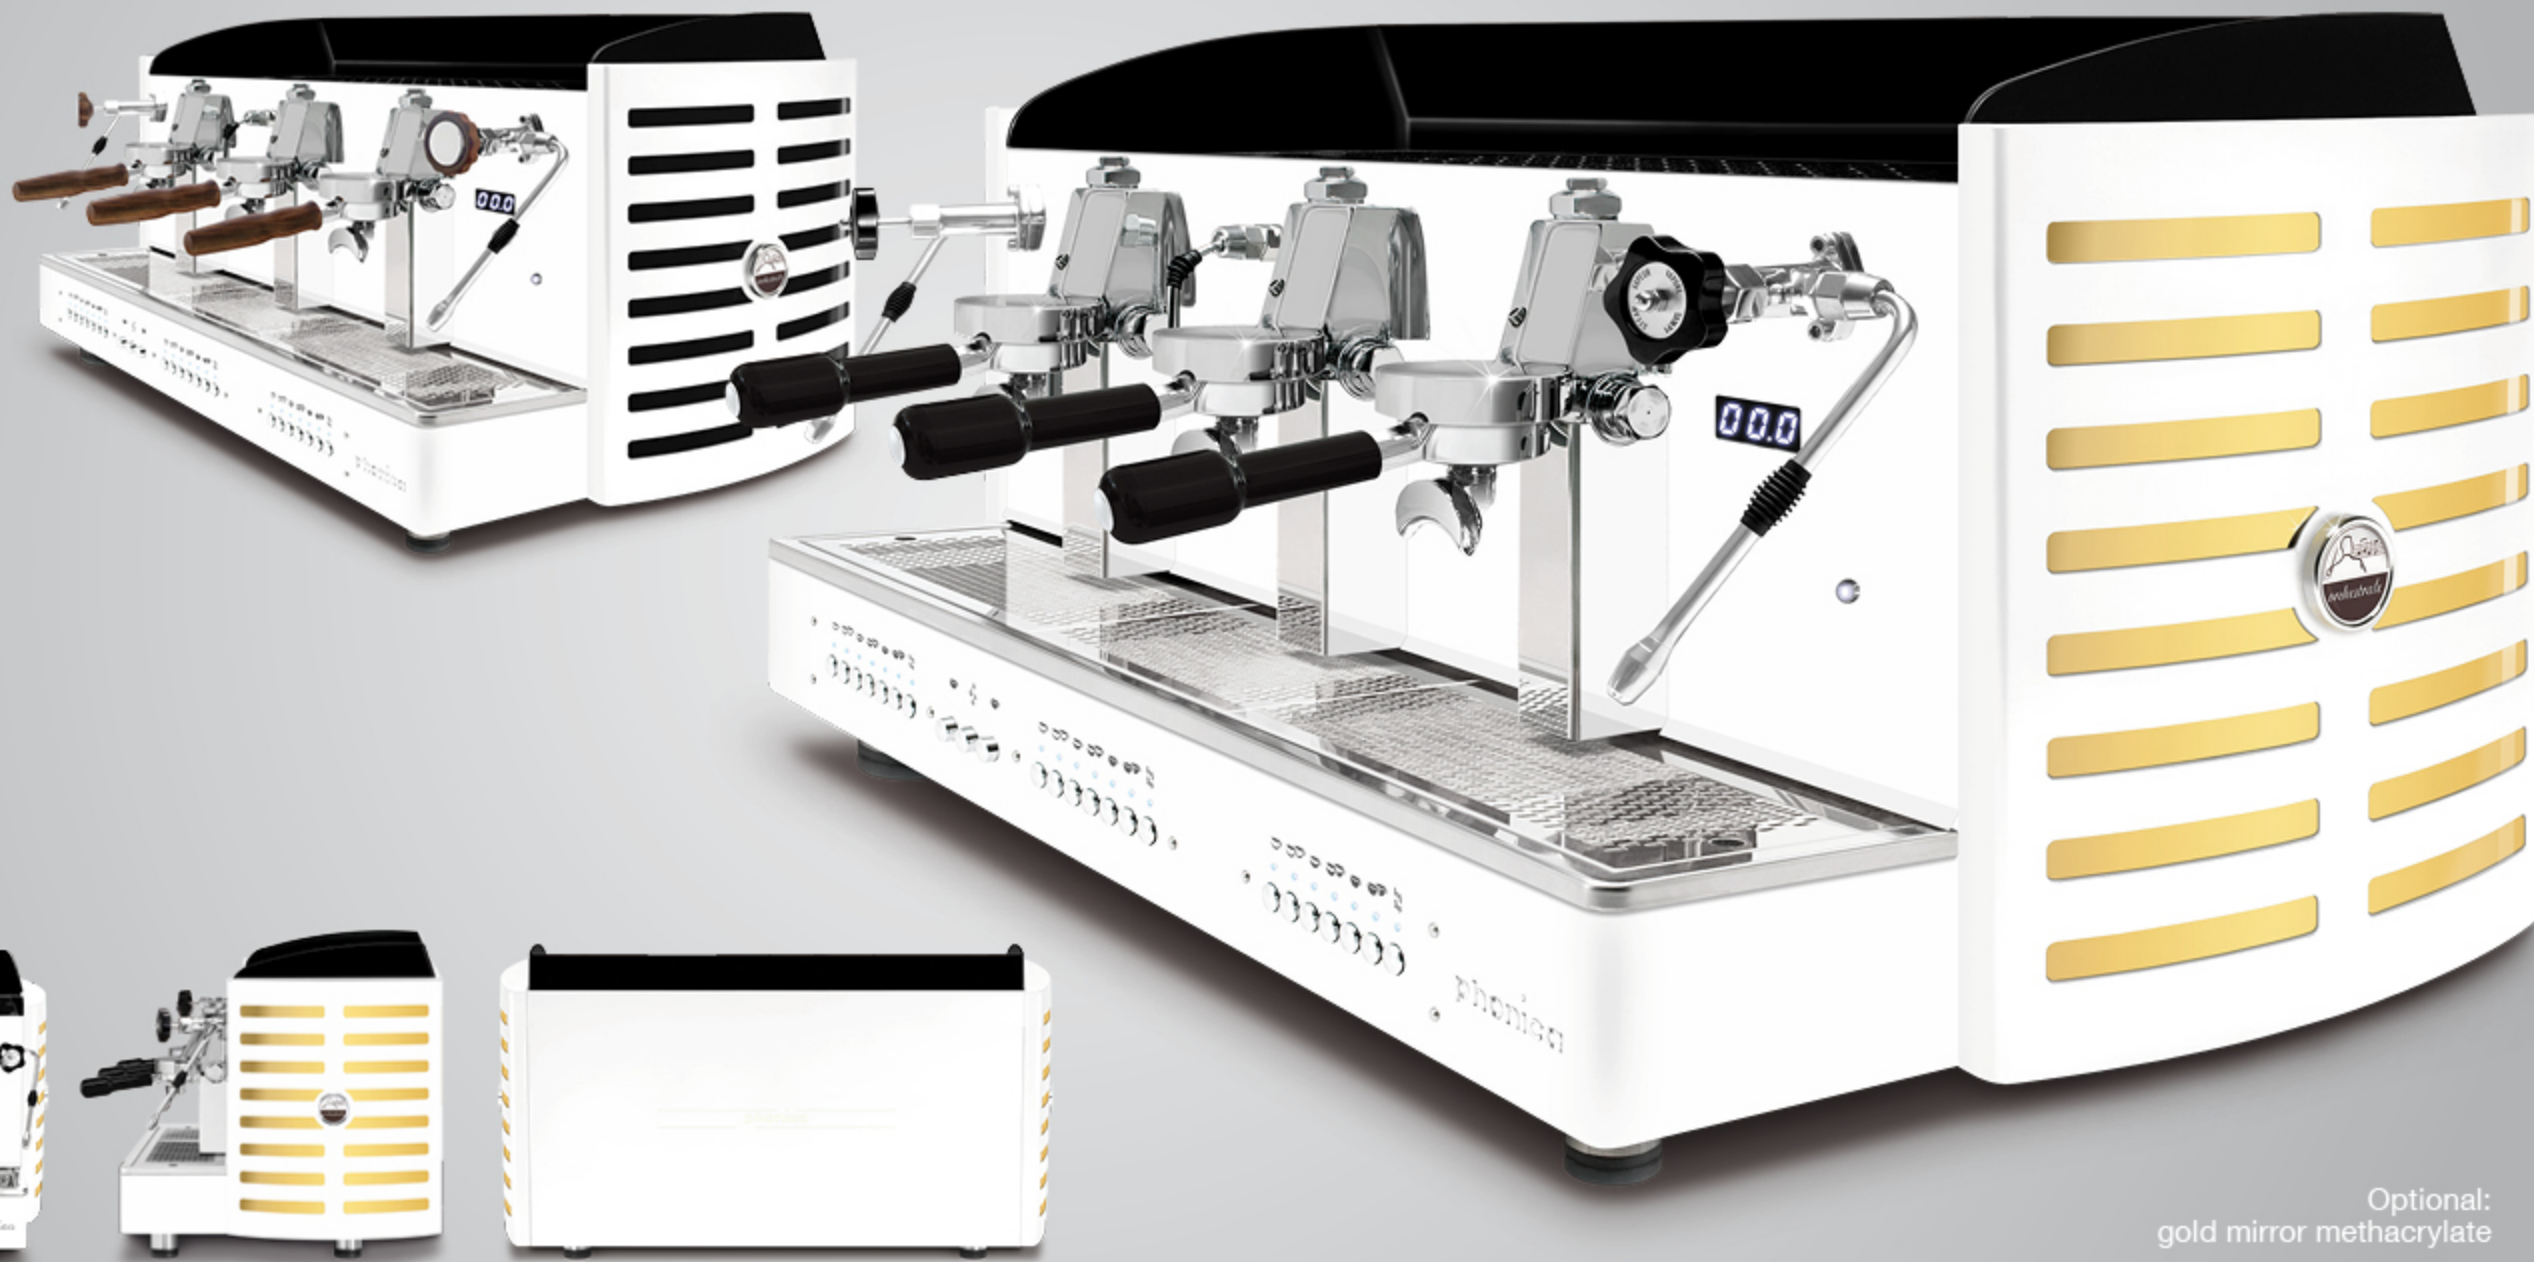

ALL WHITE

AUTOMATIC · SEMIAUTOMATIC
3 gr

Also available with all other aesthetic optional: painted steel sides and/or back white, black, rust brown, blue Tiffany, copper.

All finishings can have many different colour methacrylate: white, green, red, yellow, orange, blue, violet, silver mirror, gold mirror.

Optional:
gold mirror methacrylate