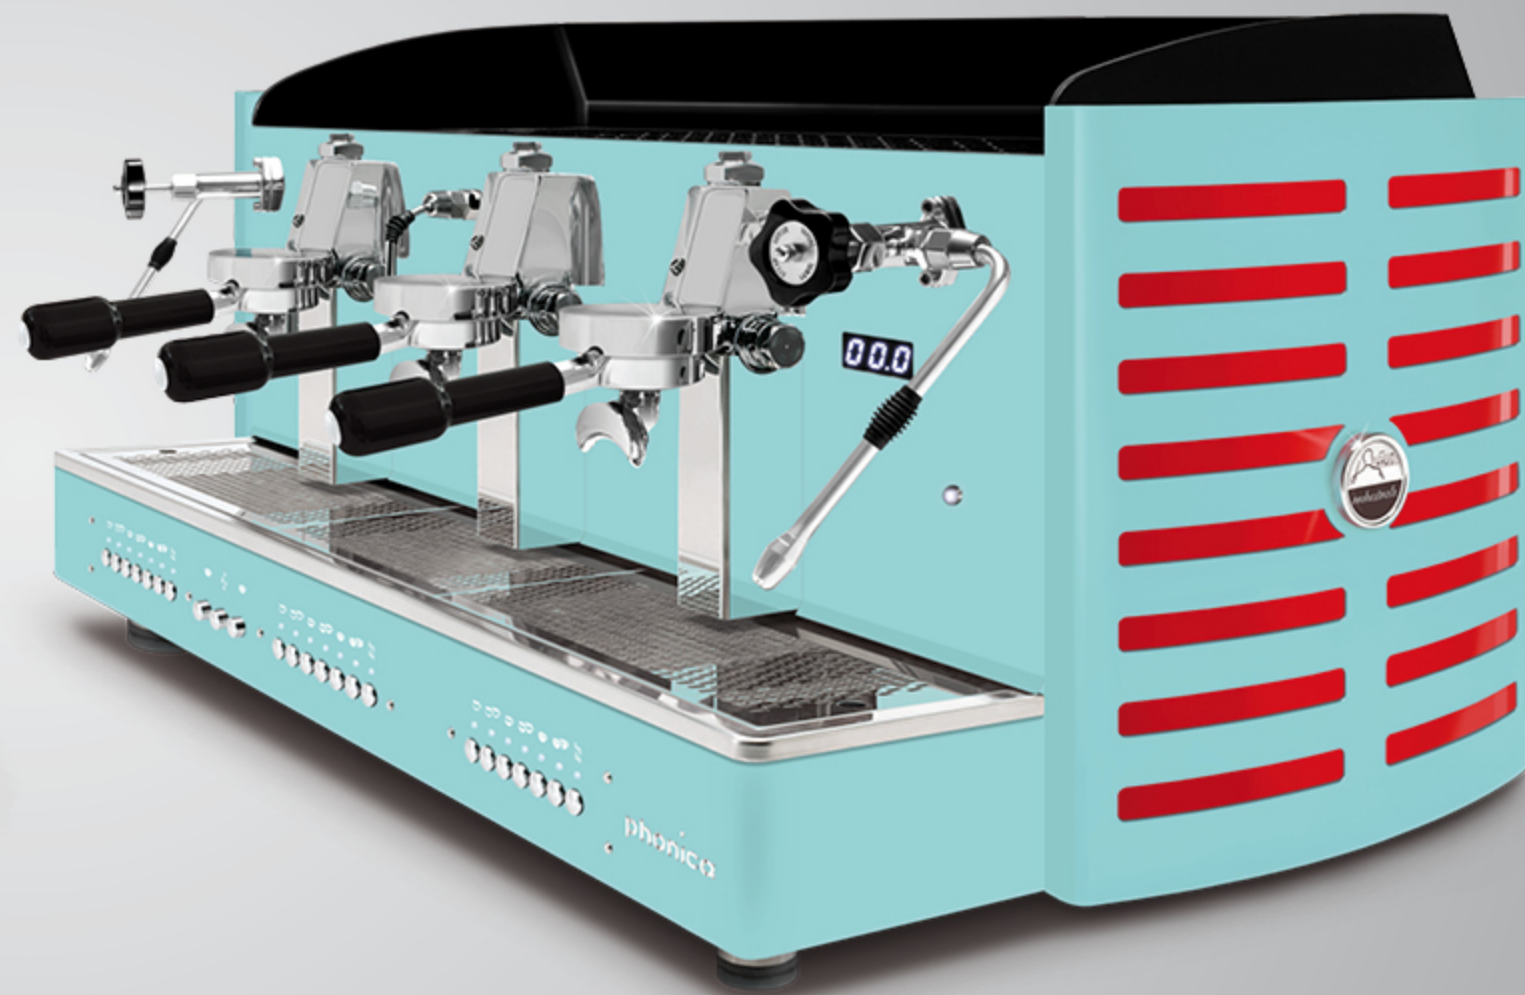

All blue Tiffany
orange methacrylate

All blue Tiffany
red methacrylate