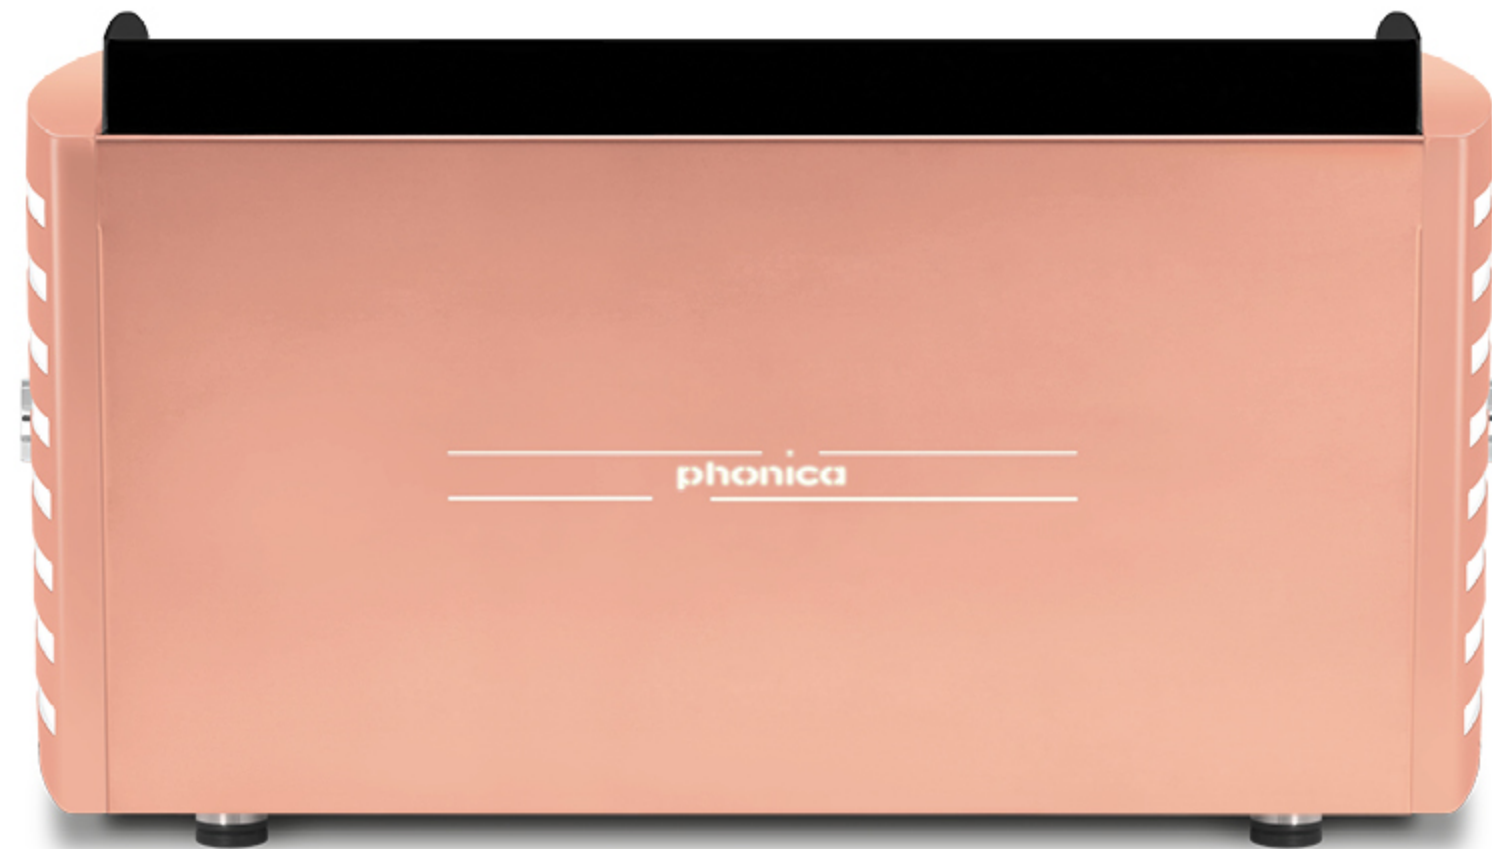

steel painted **copper** back

white methacrylate

back light logo in: violet, **white**, green, red, orange, yellow and blue

steel painted **copper** back

white methacrylate

back light logo in: violet, **white**, green, red, orange, yellow and blue