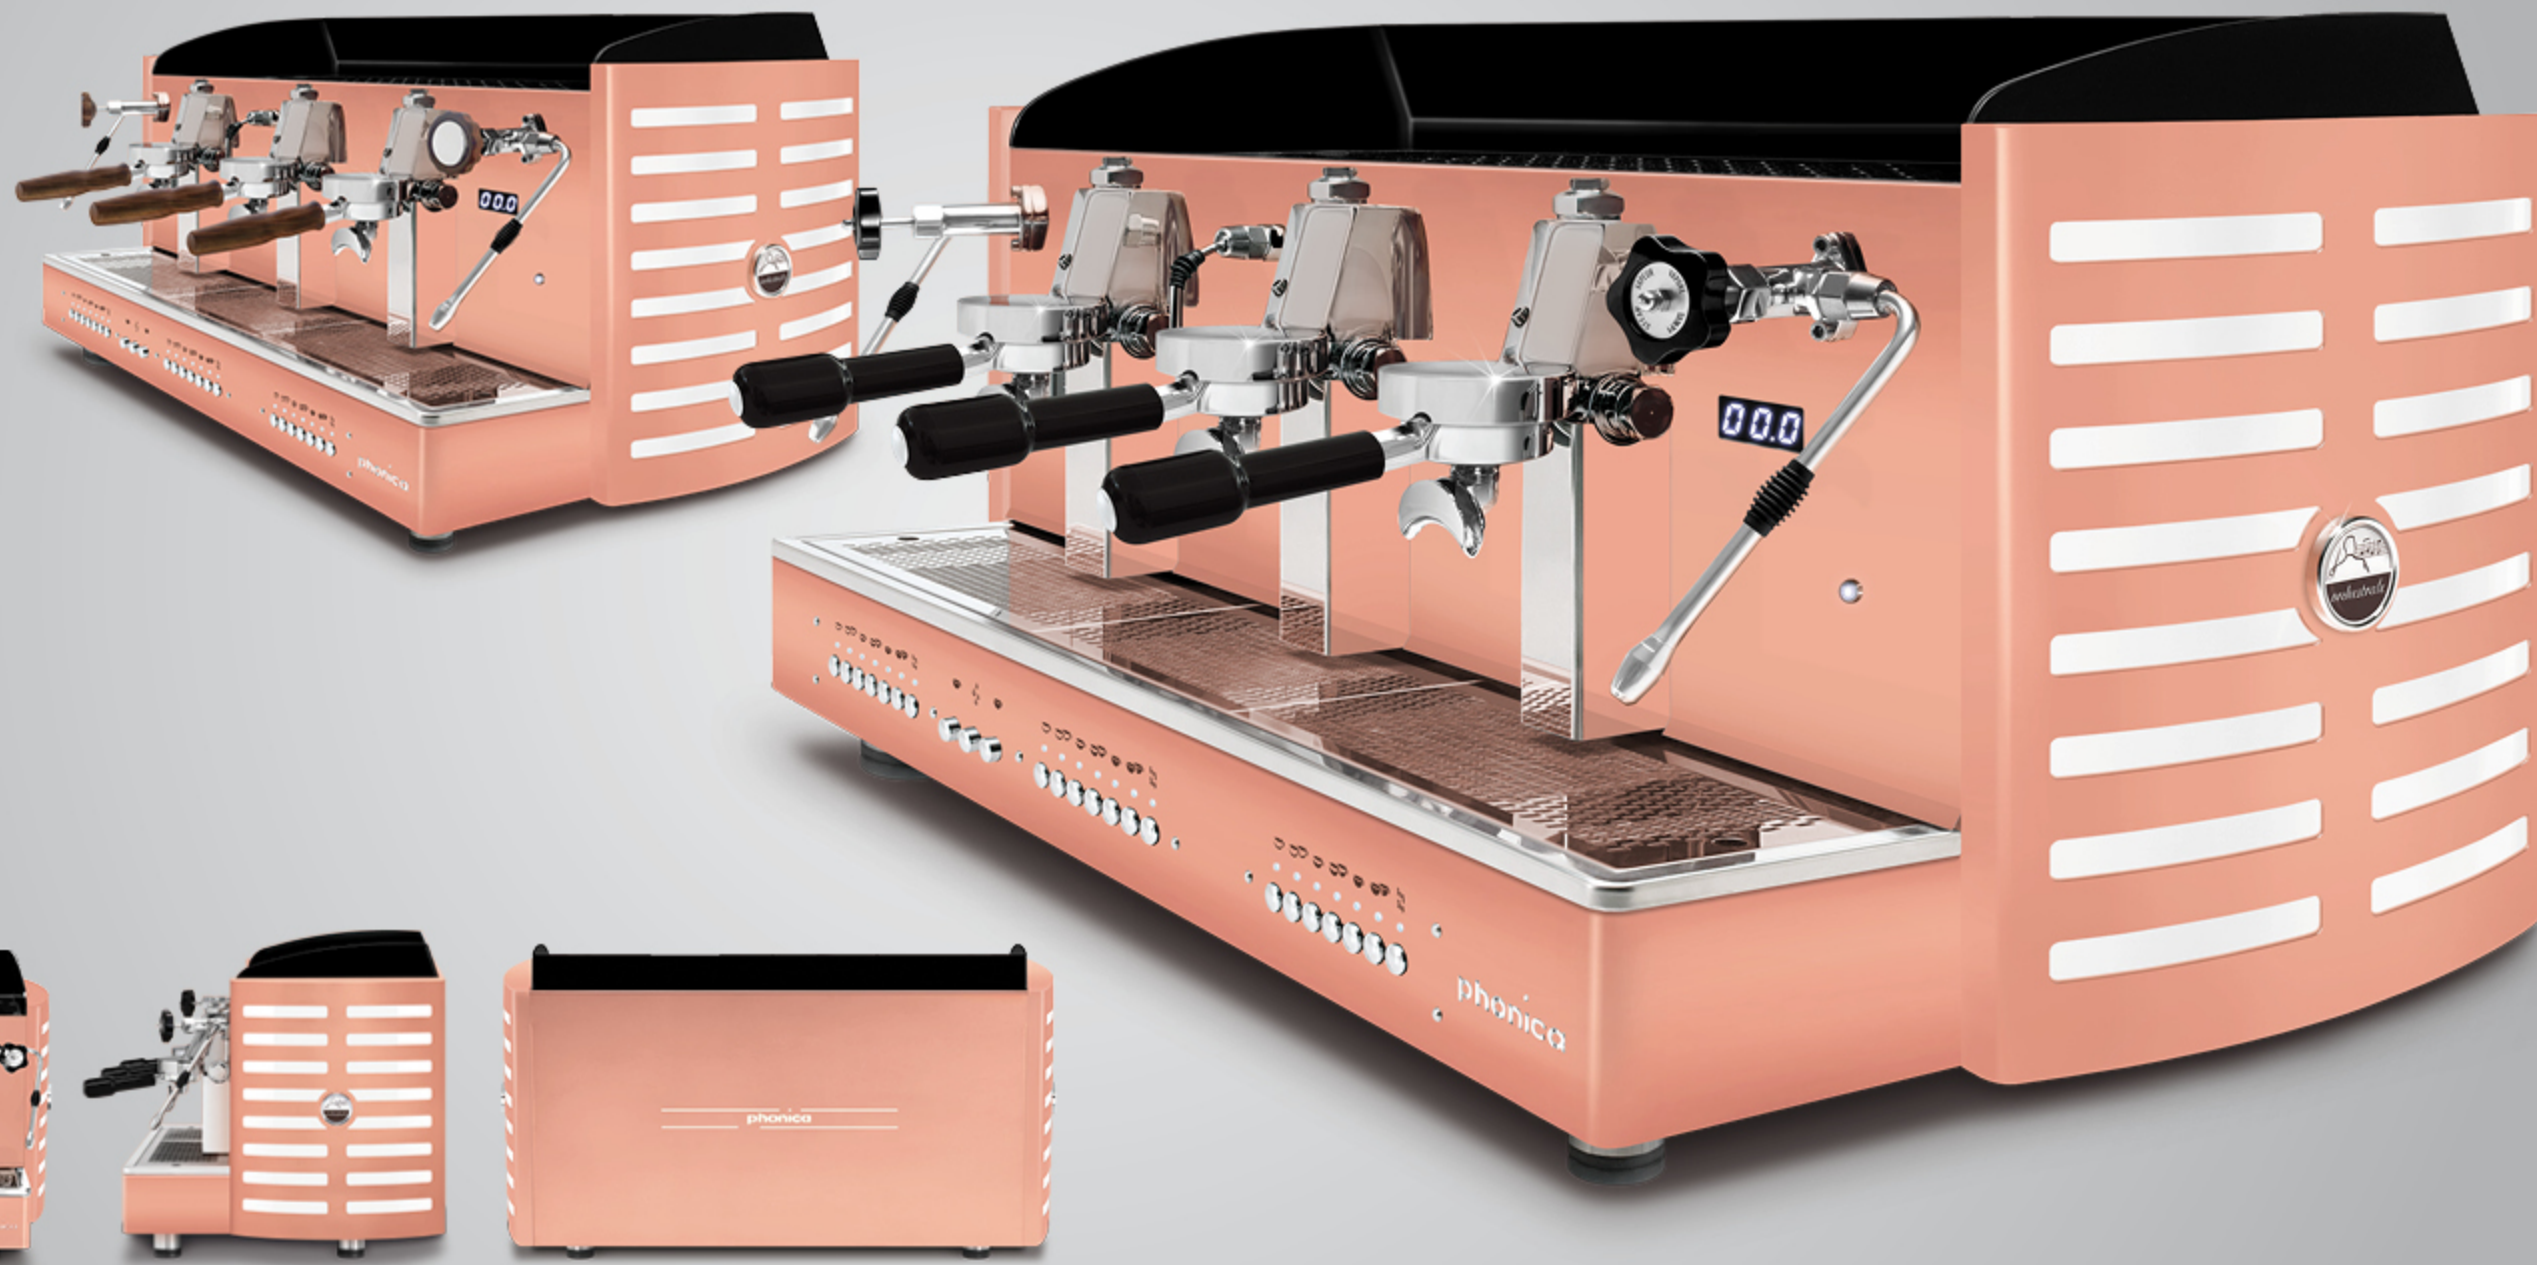

ALL COPPER

AUTOMATIC · SEMIAUTOMATIC
3 gr

Also available with all other aesthetic optional: painted steel sides and/or back white, black, rust brown, blue Tiffany, copper.

All finishings can have many different colour methacrylate: white, green, red, yellow, orange, blue, violet, silver mirror, gold mirror.