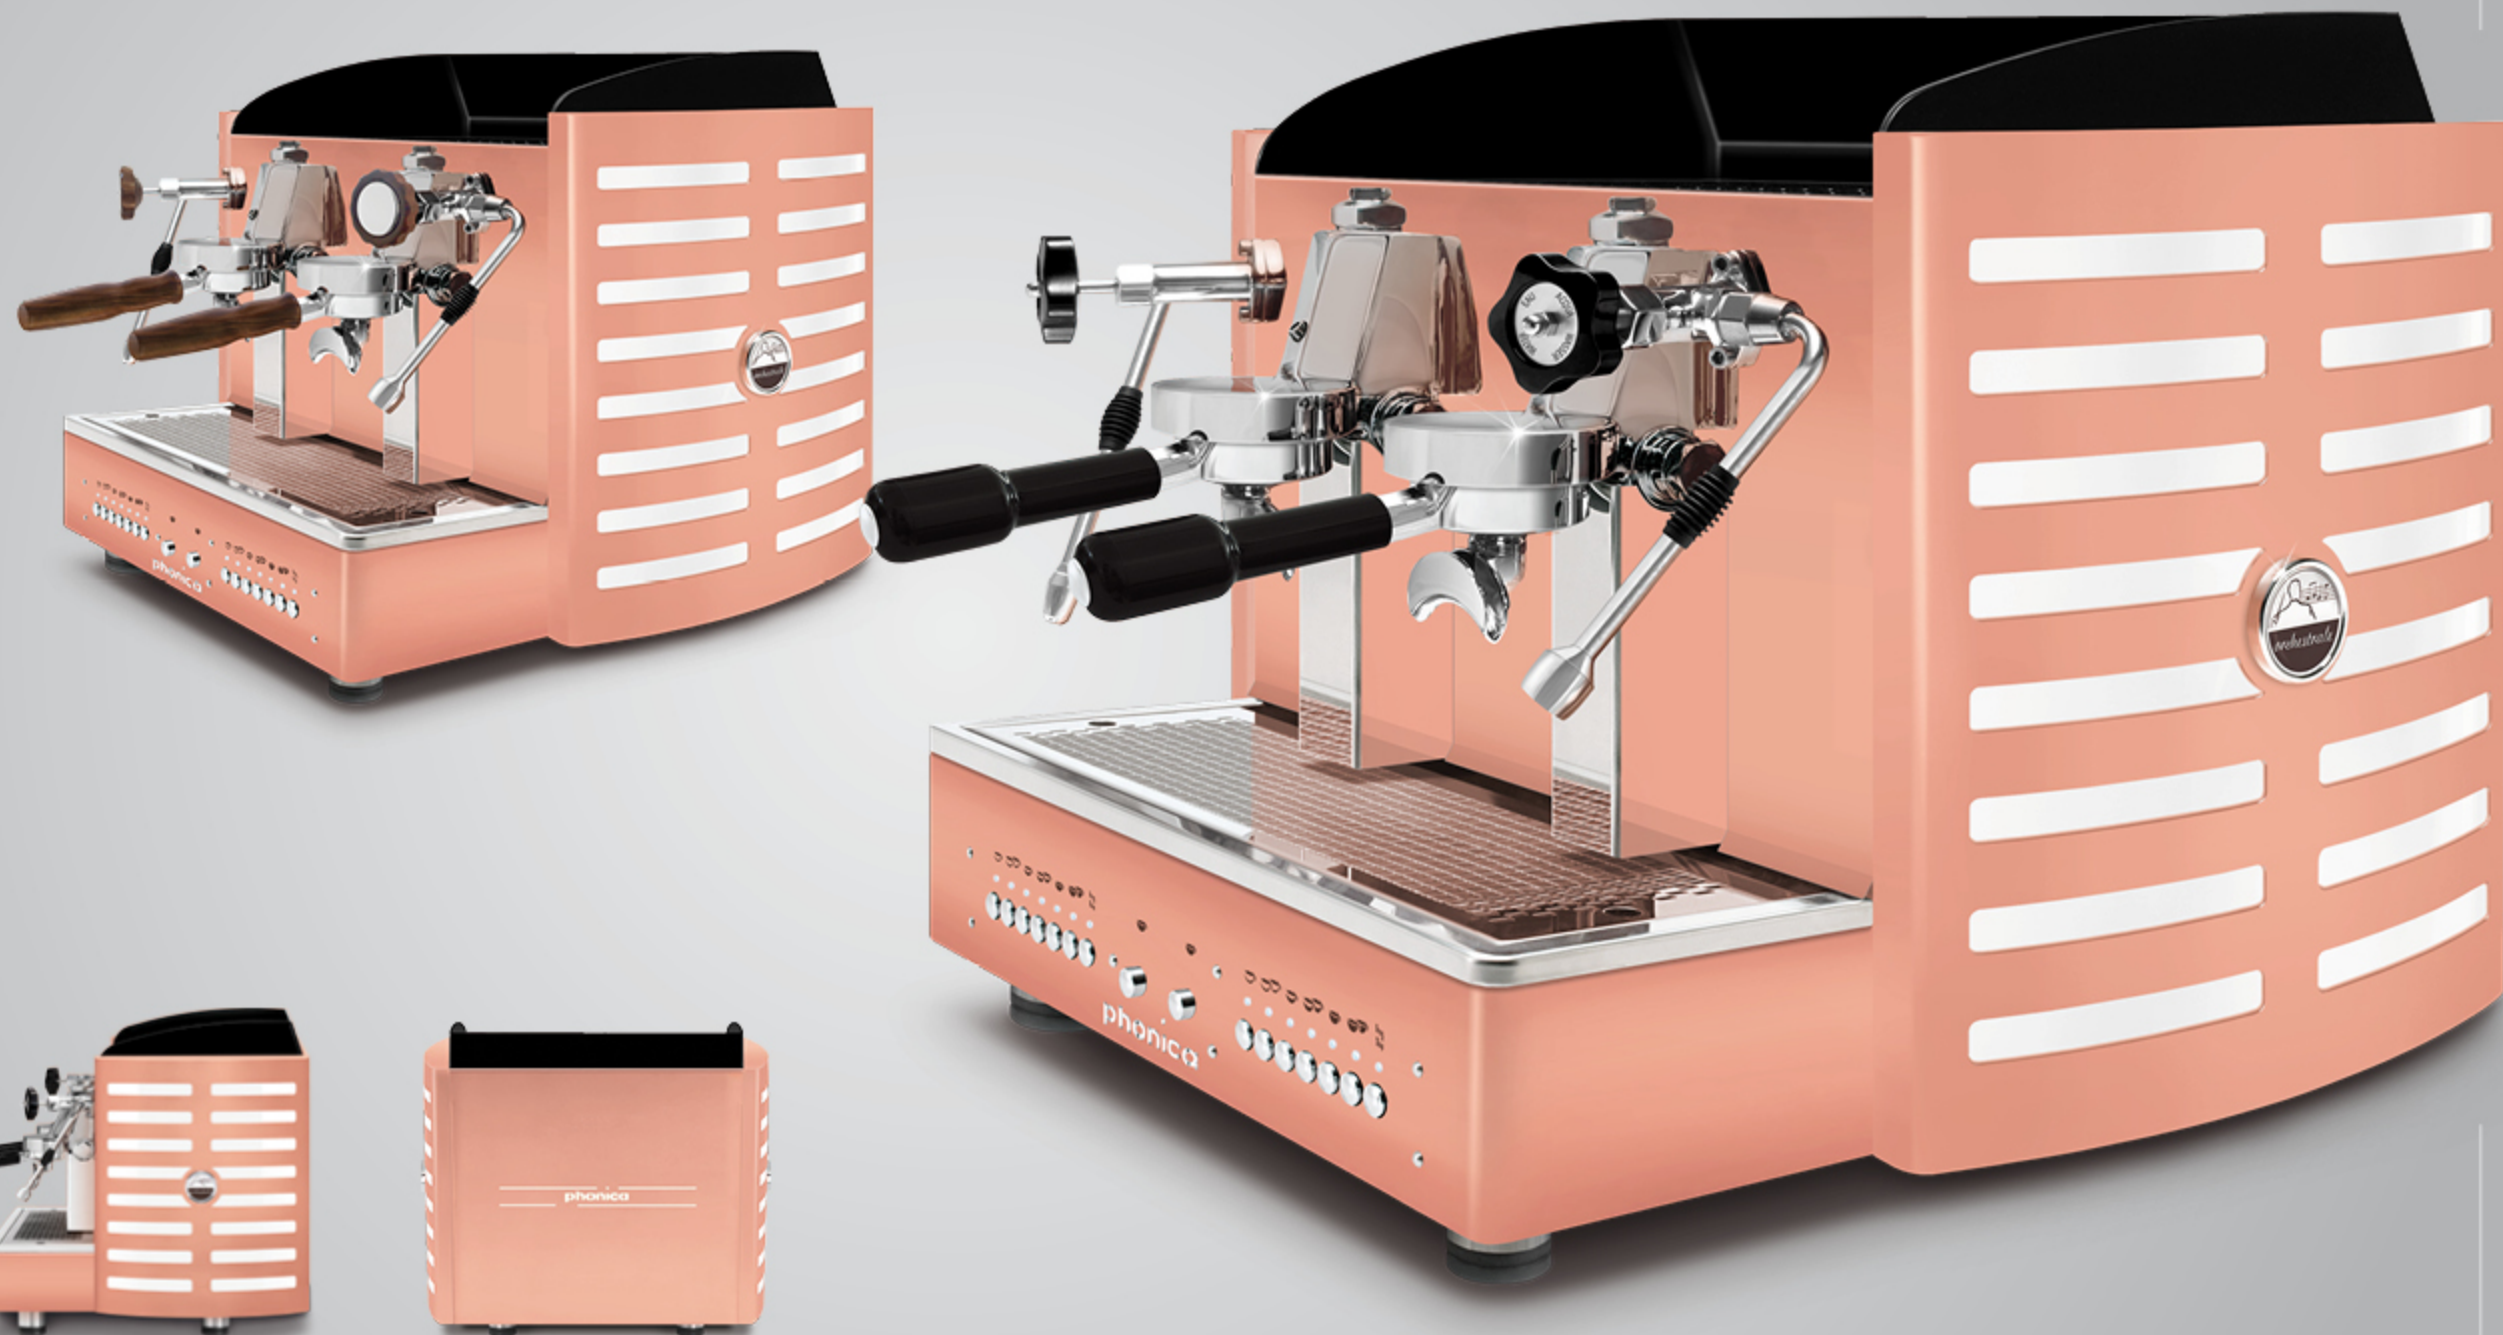

ALL COPPER

AUTOMATIC · SEMIAUTOMATIC
2 gr compact

Also available with all other aesthetic optional: painted steel sides and/or back white, black, rust brown, blue Tiffany, copper.

All finishings can have many different colour methacrylate: white, green, red, yellow, orange, blue, violet, silver mirror, gold mirror.