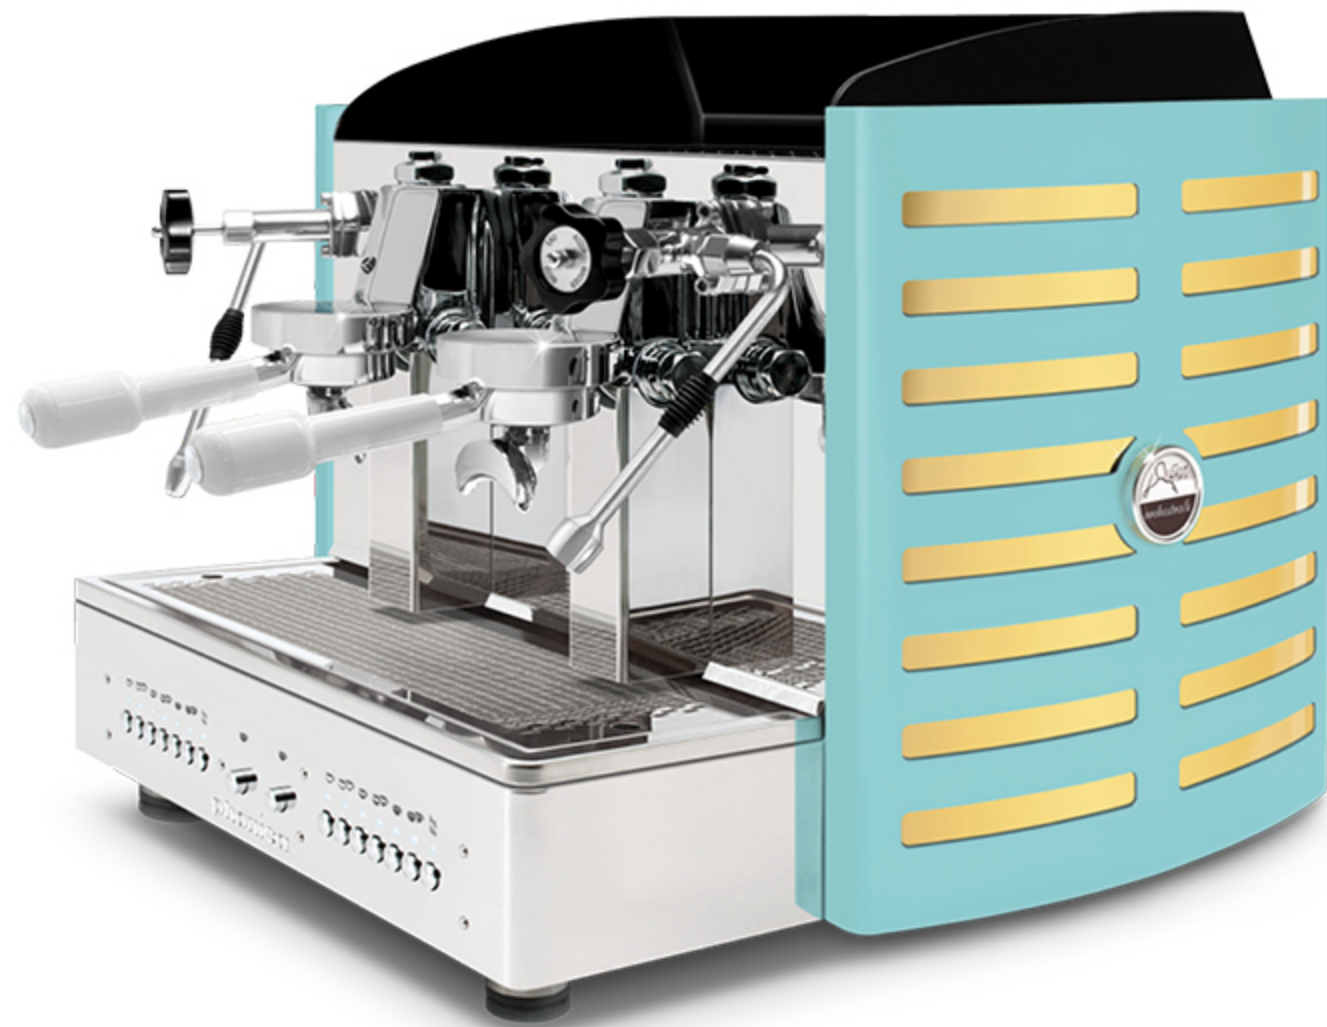

steel painted **blue Tiffany** sides
gold methacrylate
white handles