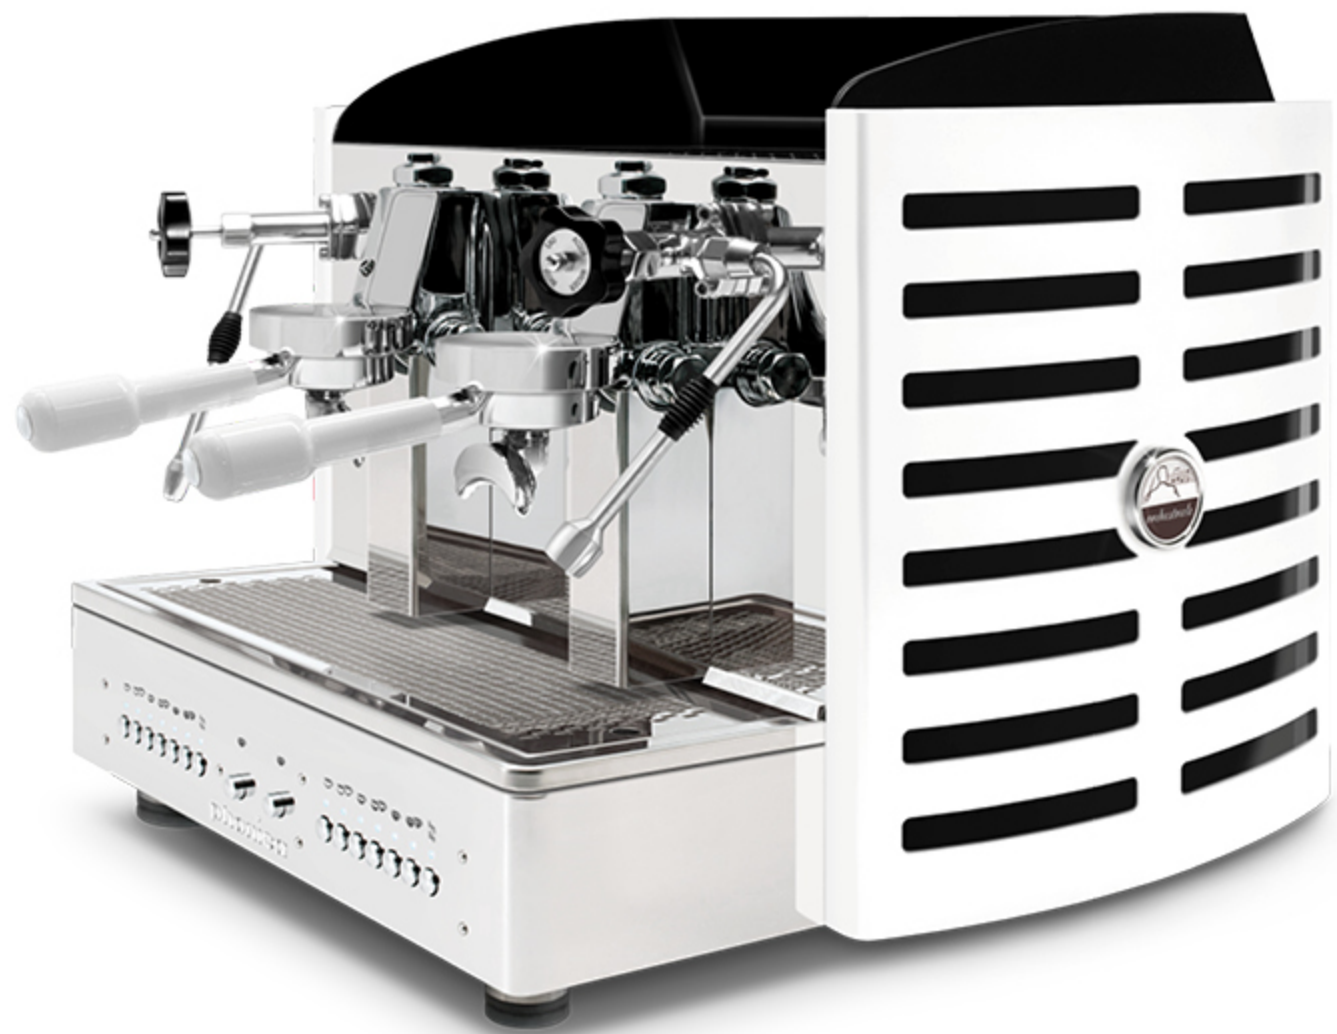

steel painted **white** sides
black methacrylate
white handles