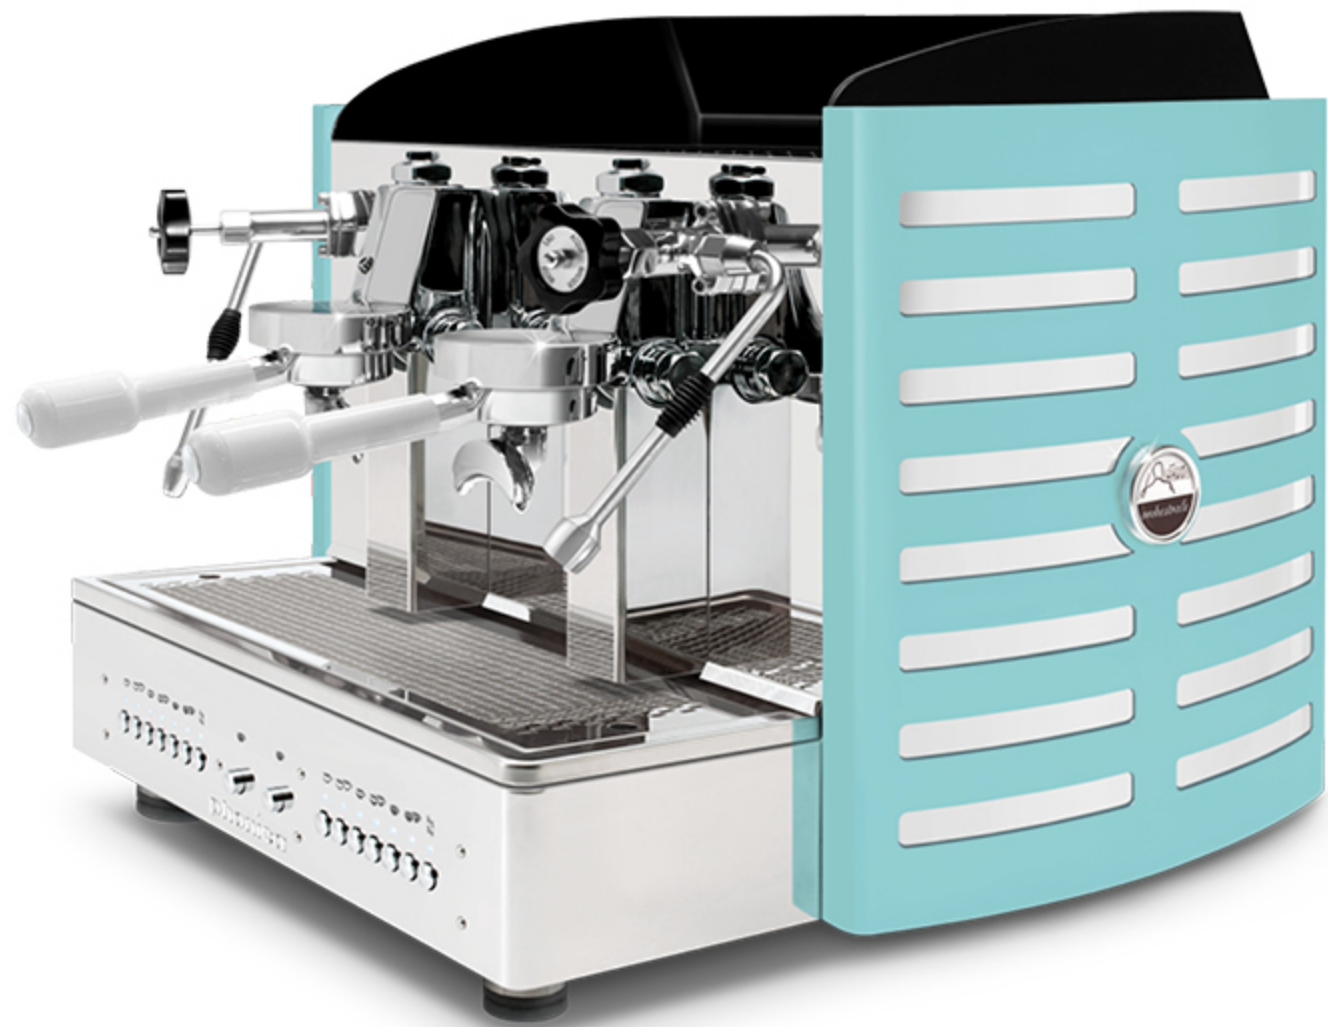

steel painted **blue Tiffany** sides
silver methacrylate
white handles