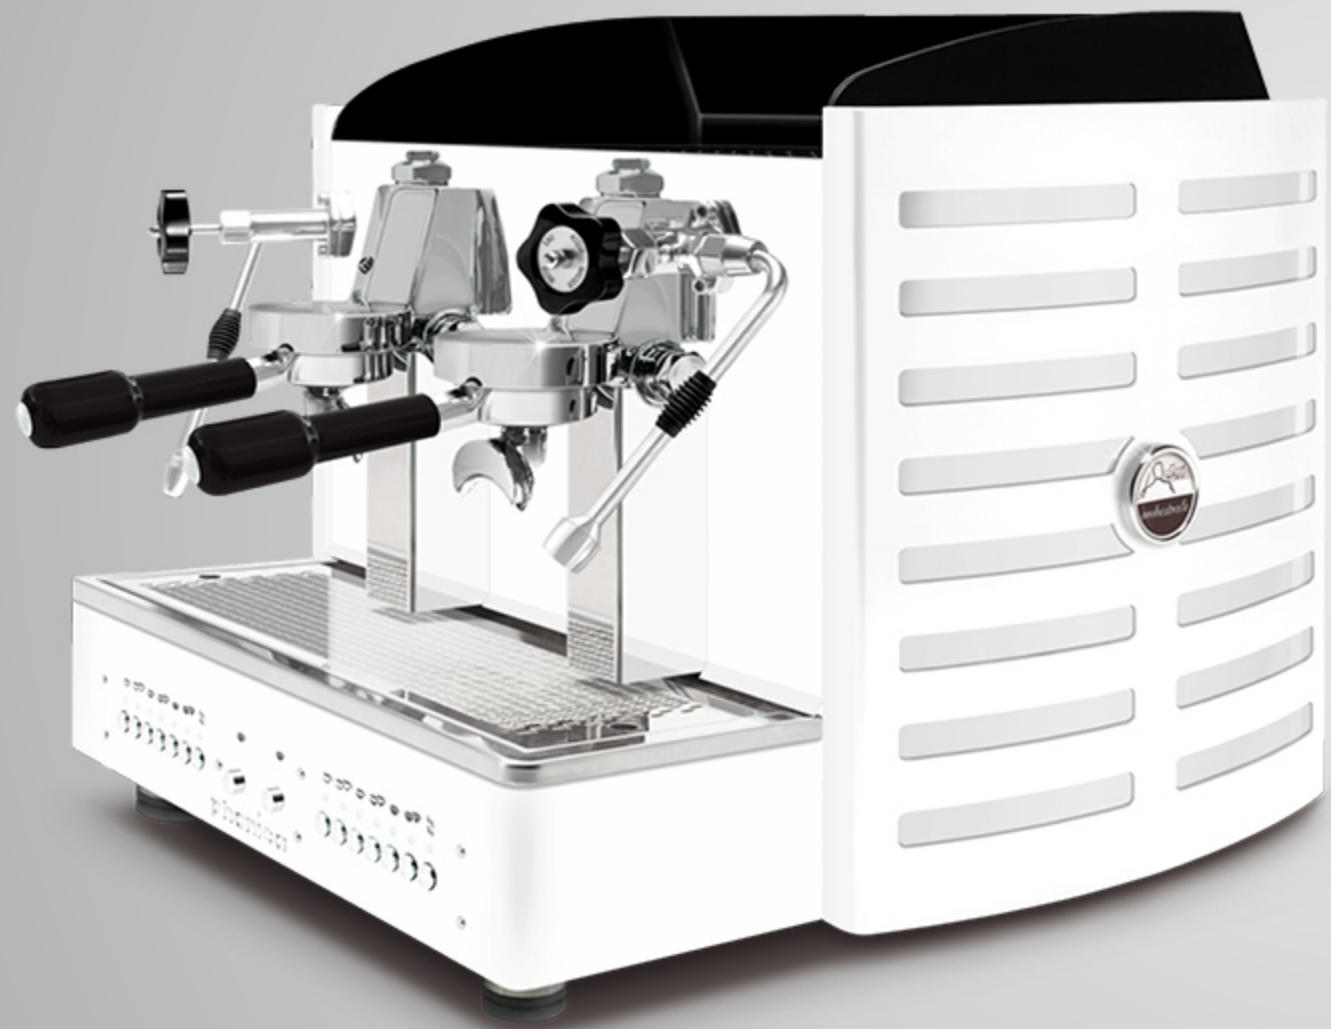

All white
silver methacrylate