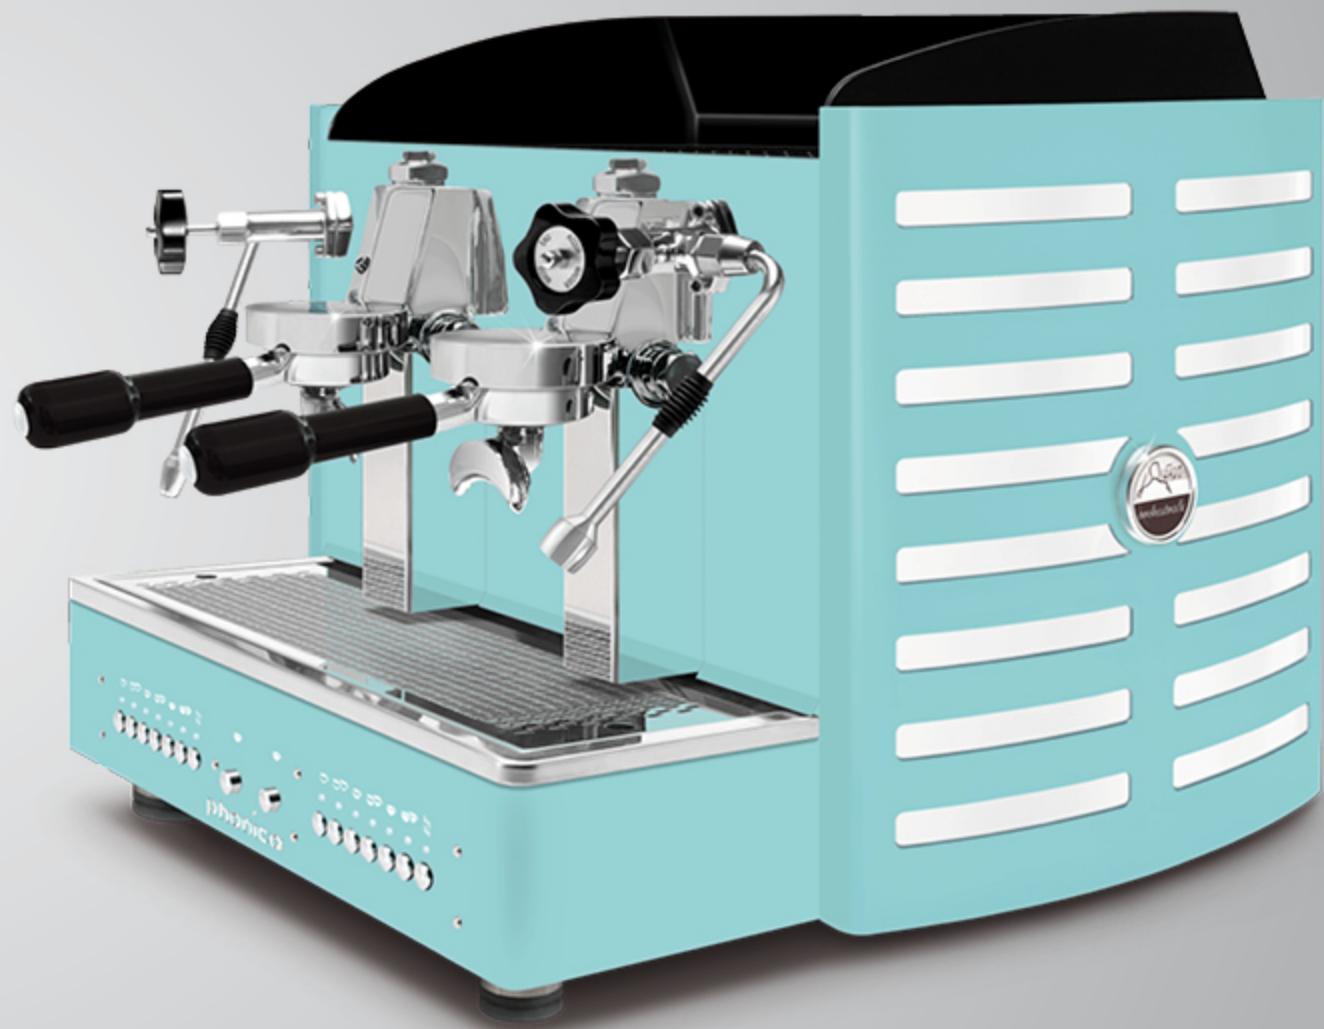

All blue Tiffany
red methacrylate