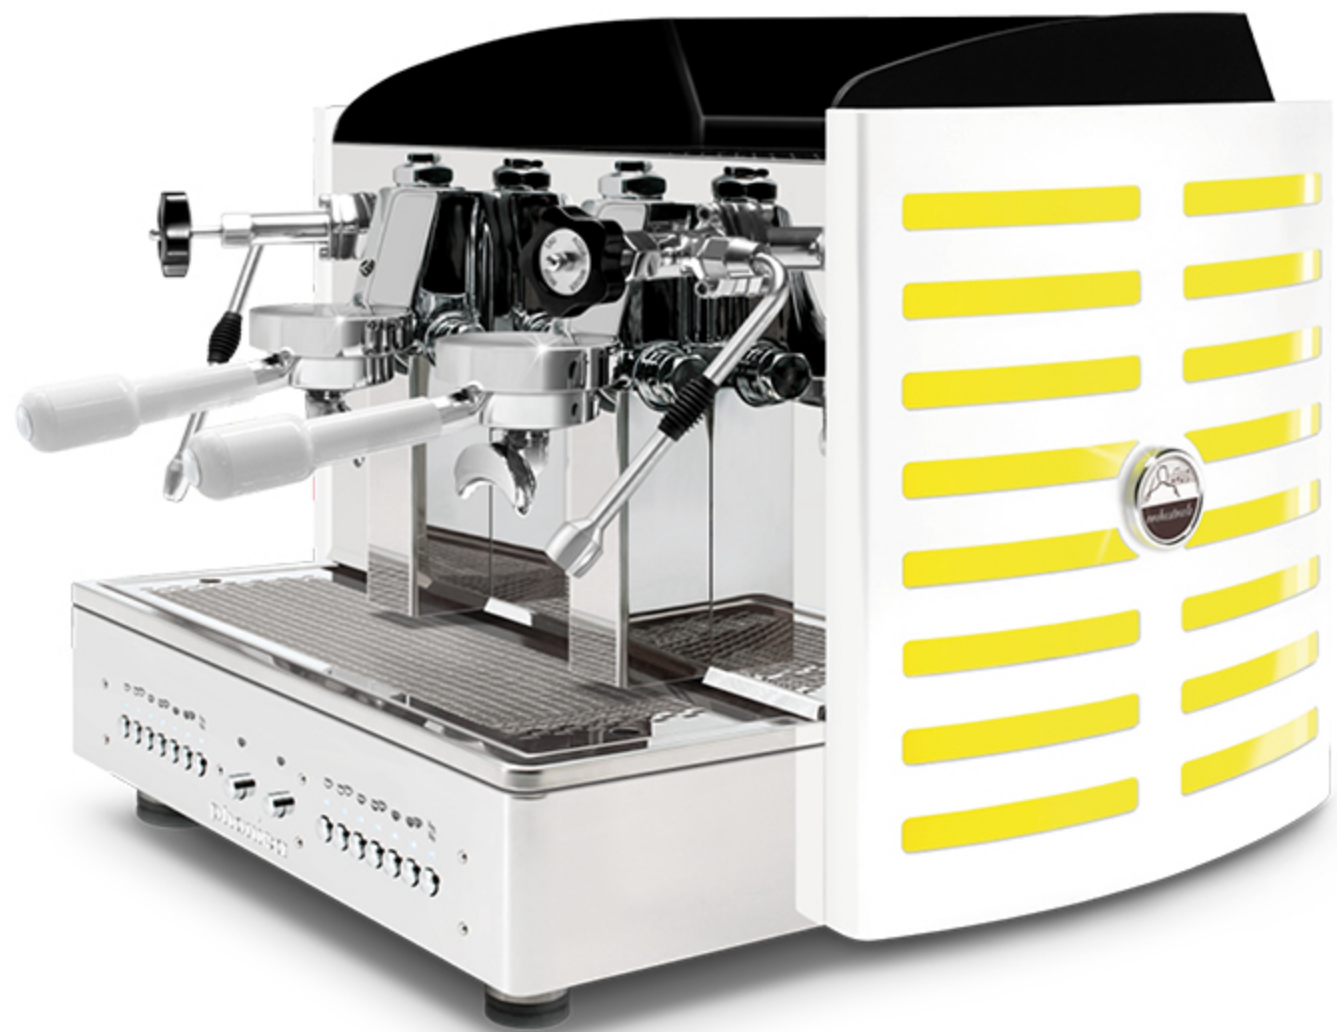

steel painted **white** sides
yellow methacrylate
white handles