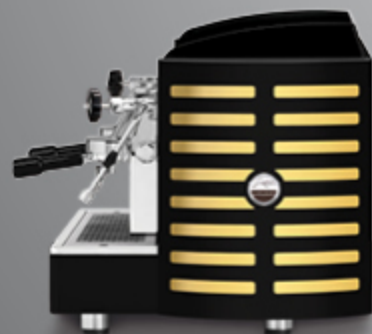

Optional:
gold mirror methacrylate