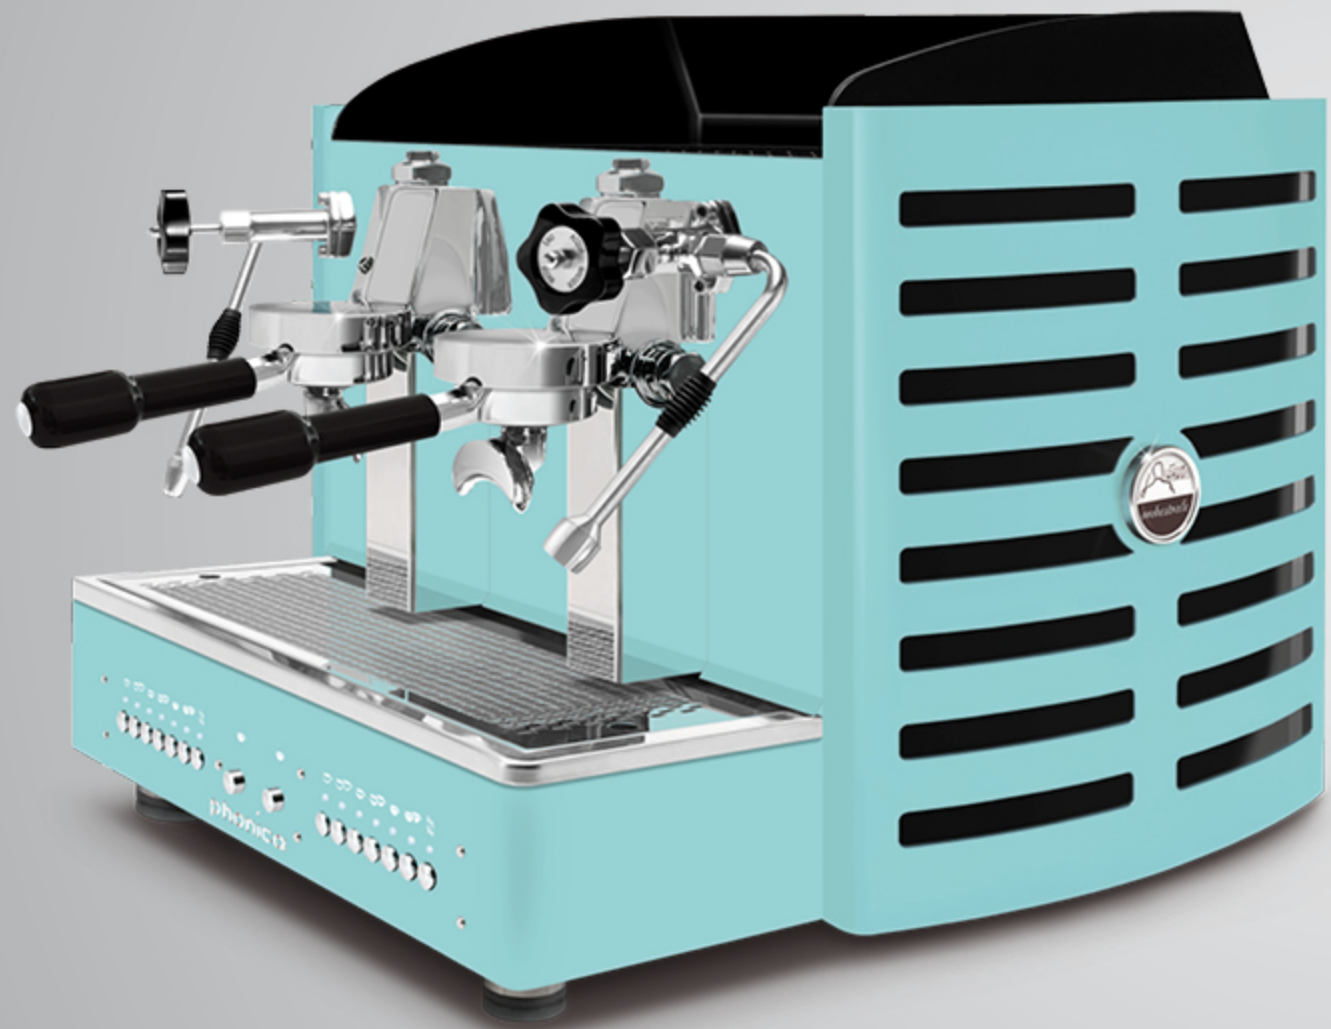

All blue Tiffany
green methacrylate