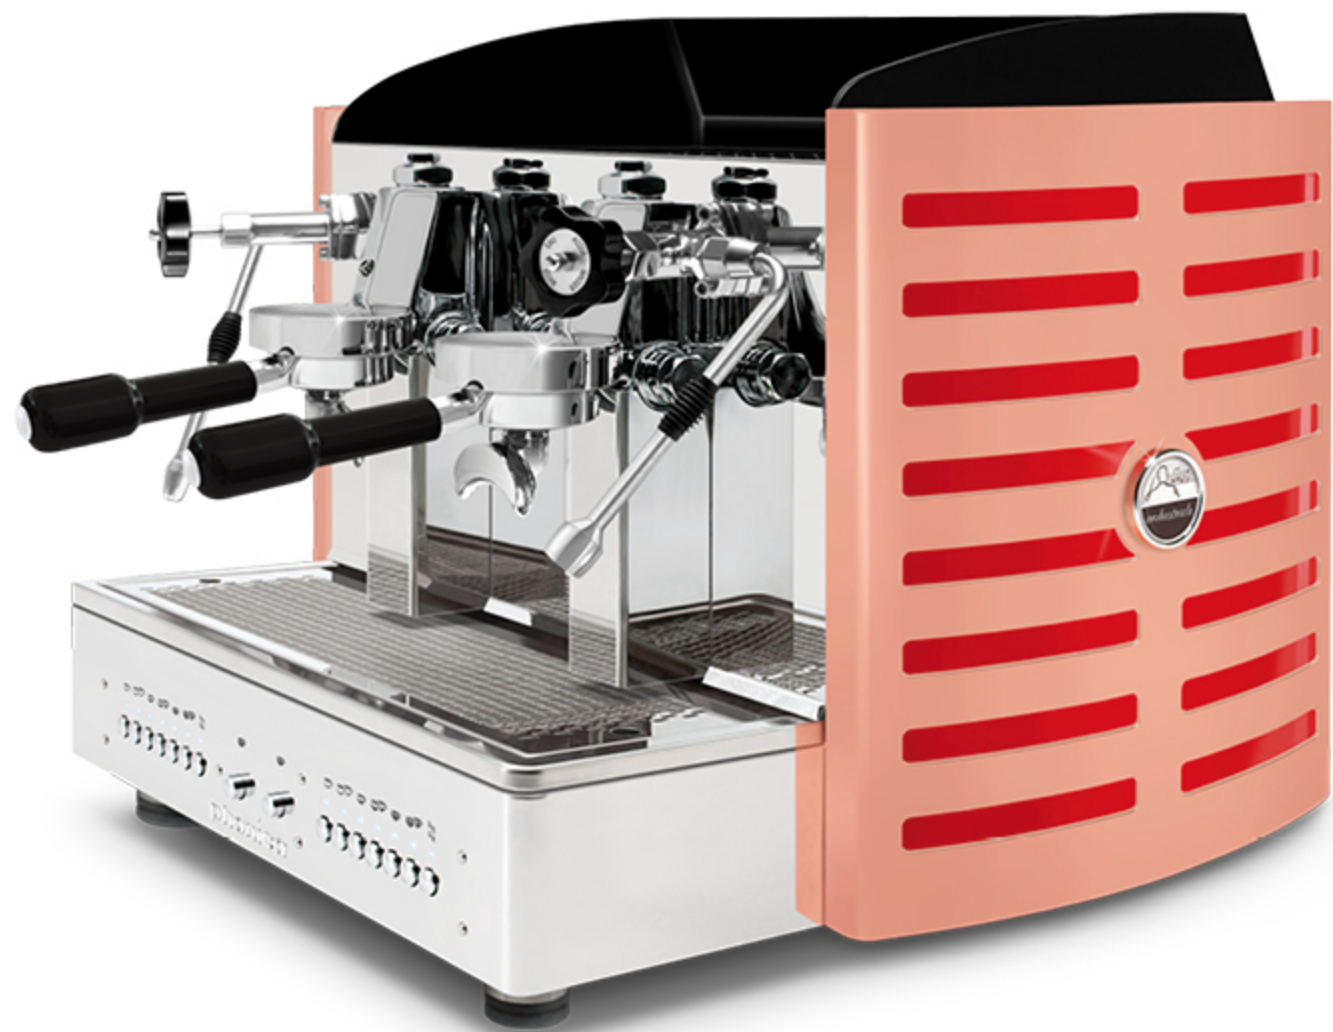

steel painted **copper** sides
red methacrylate