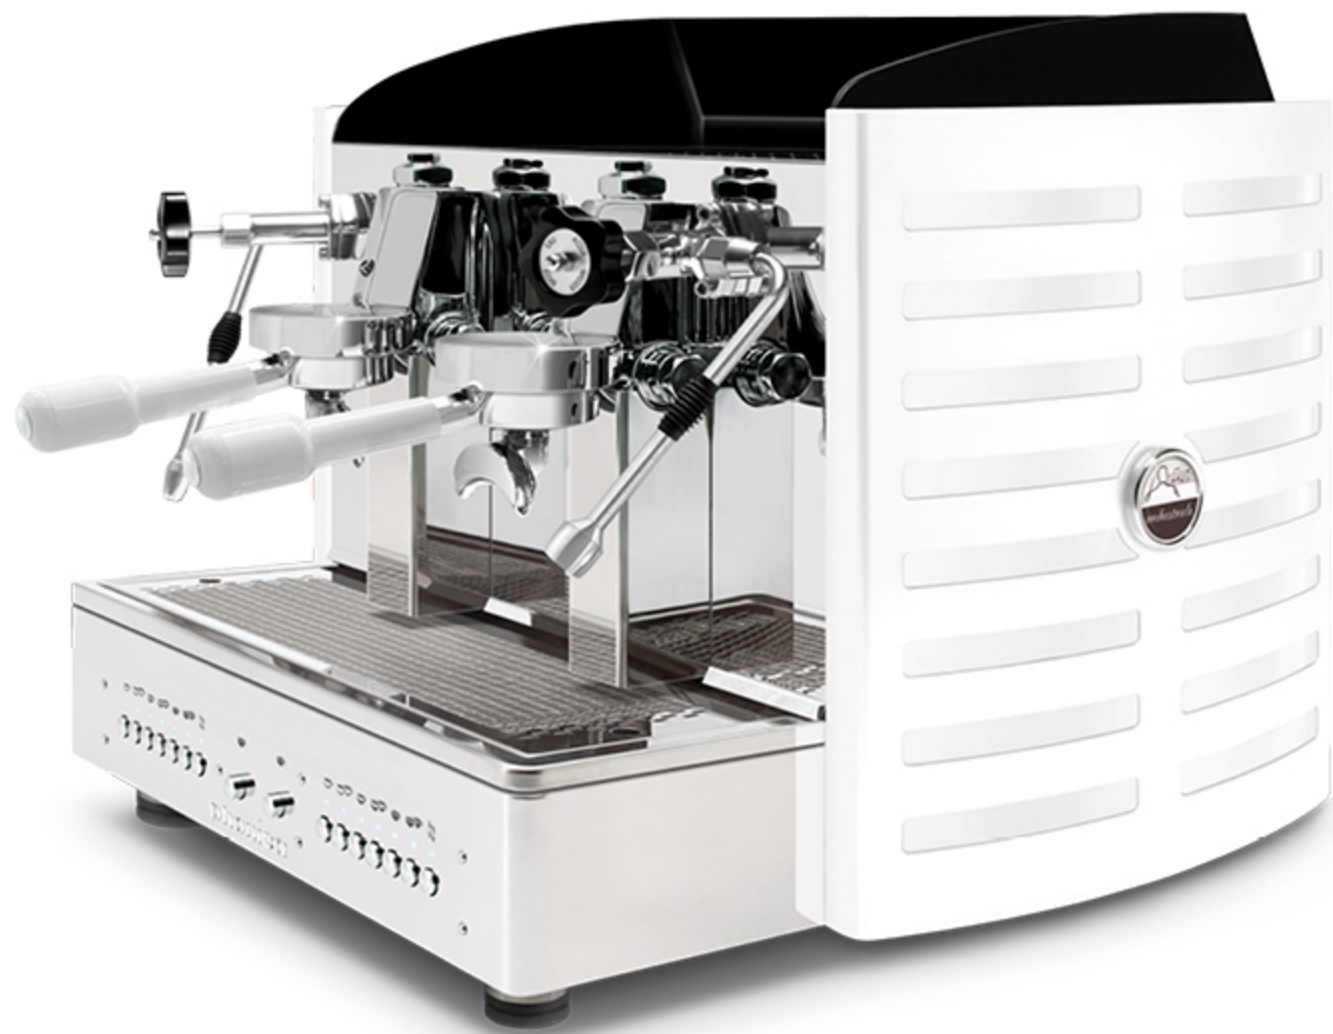

steel painted **white** sides
white methacrylate
white handles