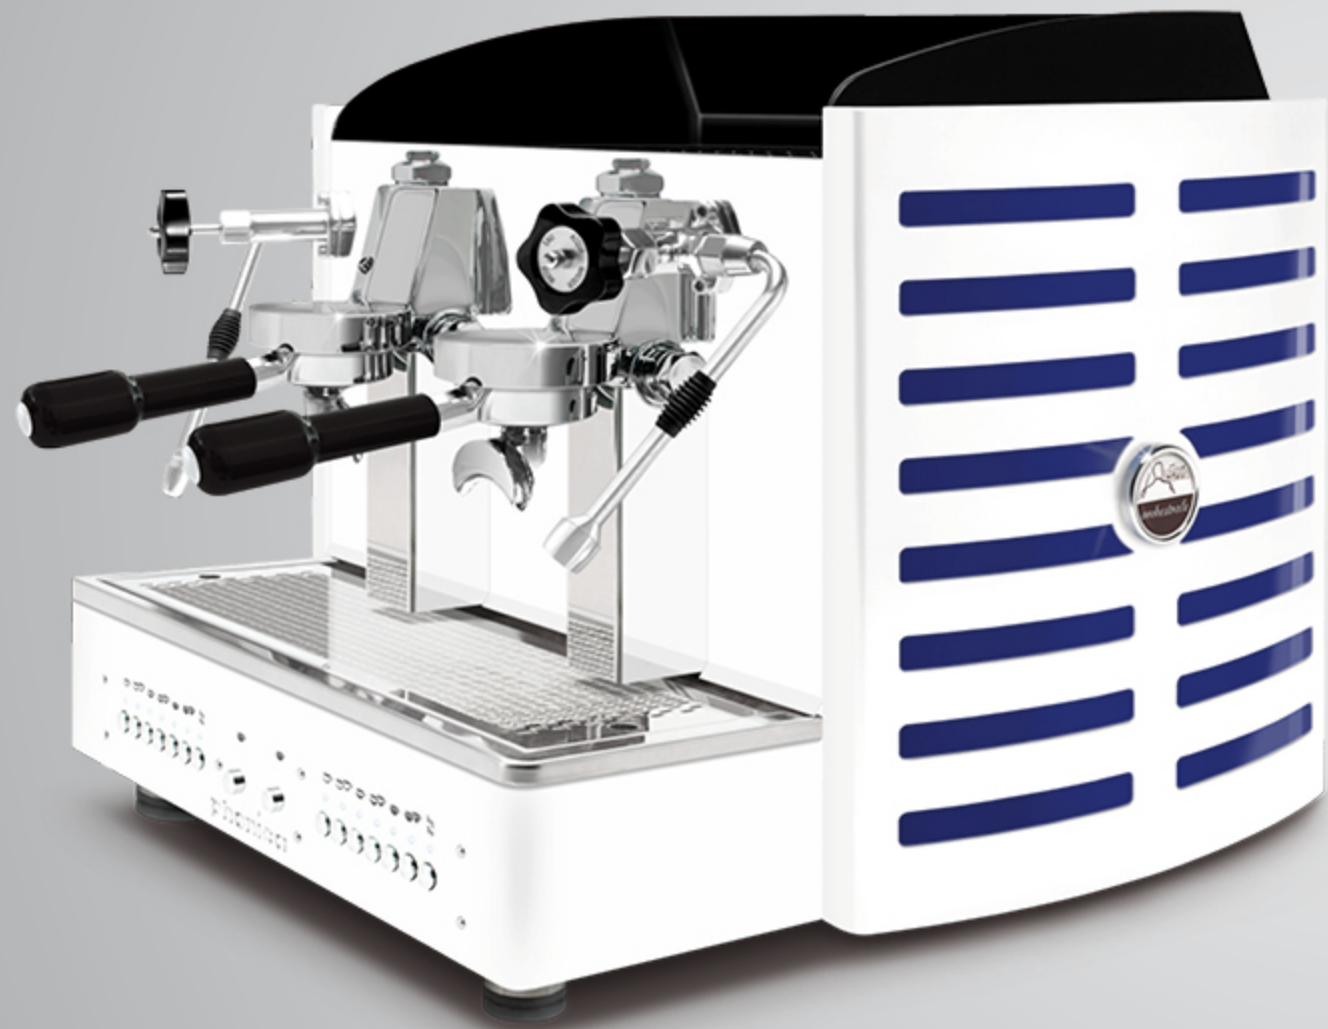

All white
blue methacrylate