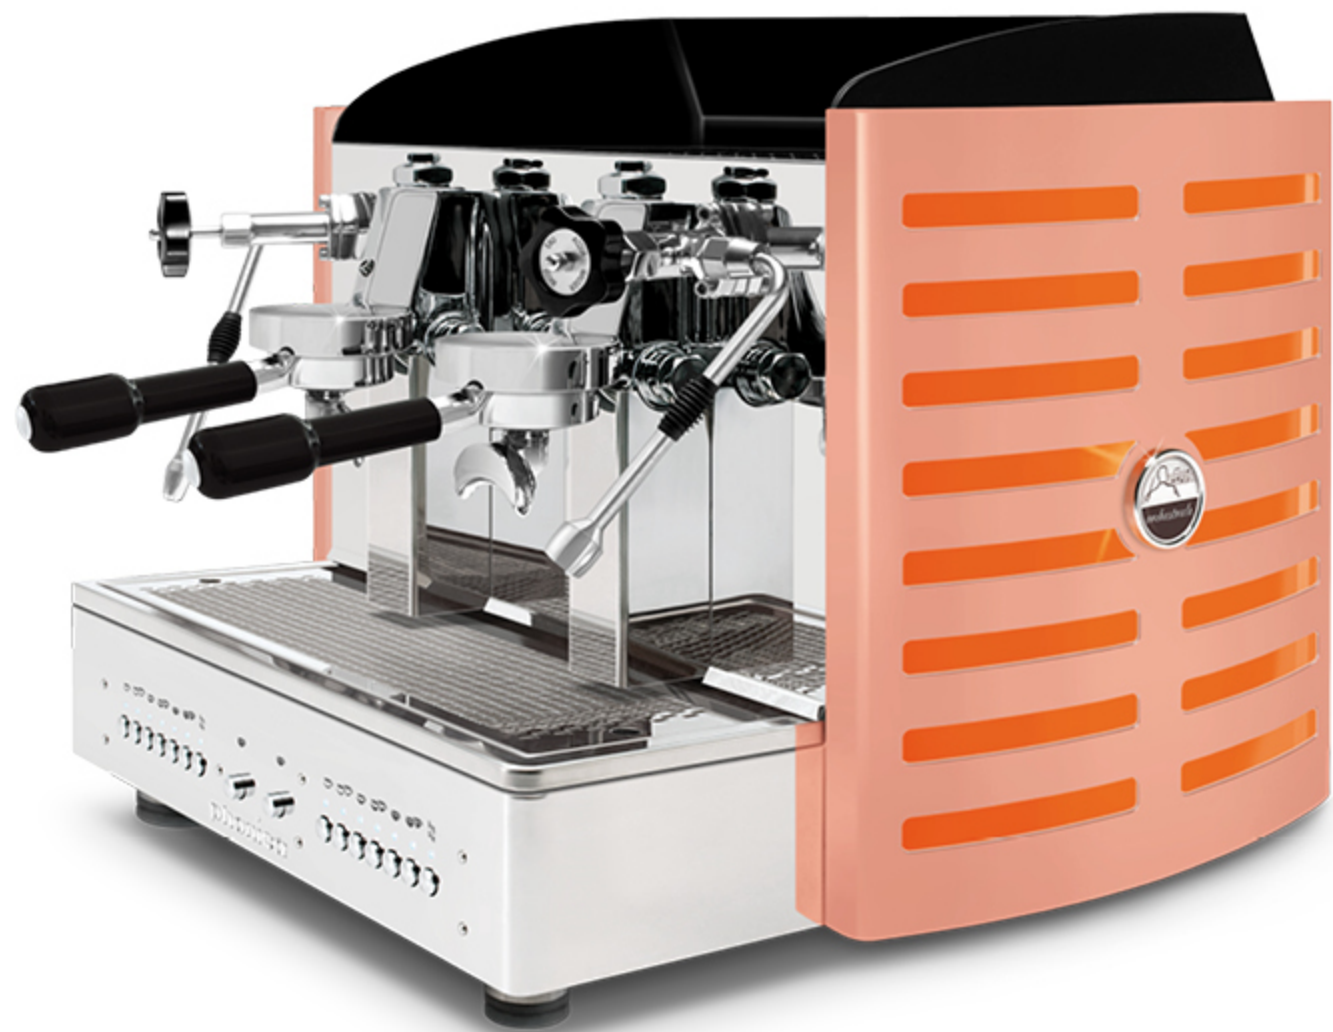

steel painted **copper** sides
orange methacrylate