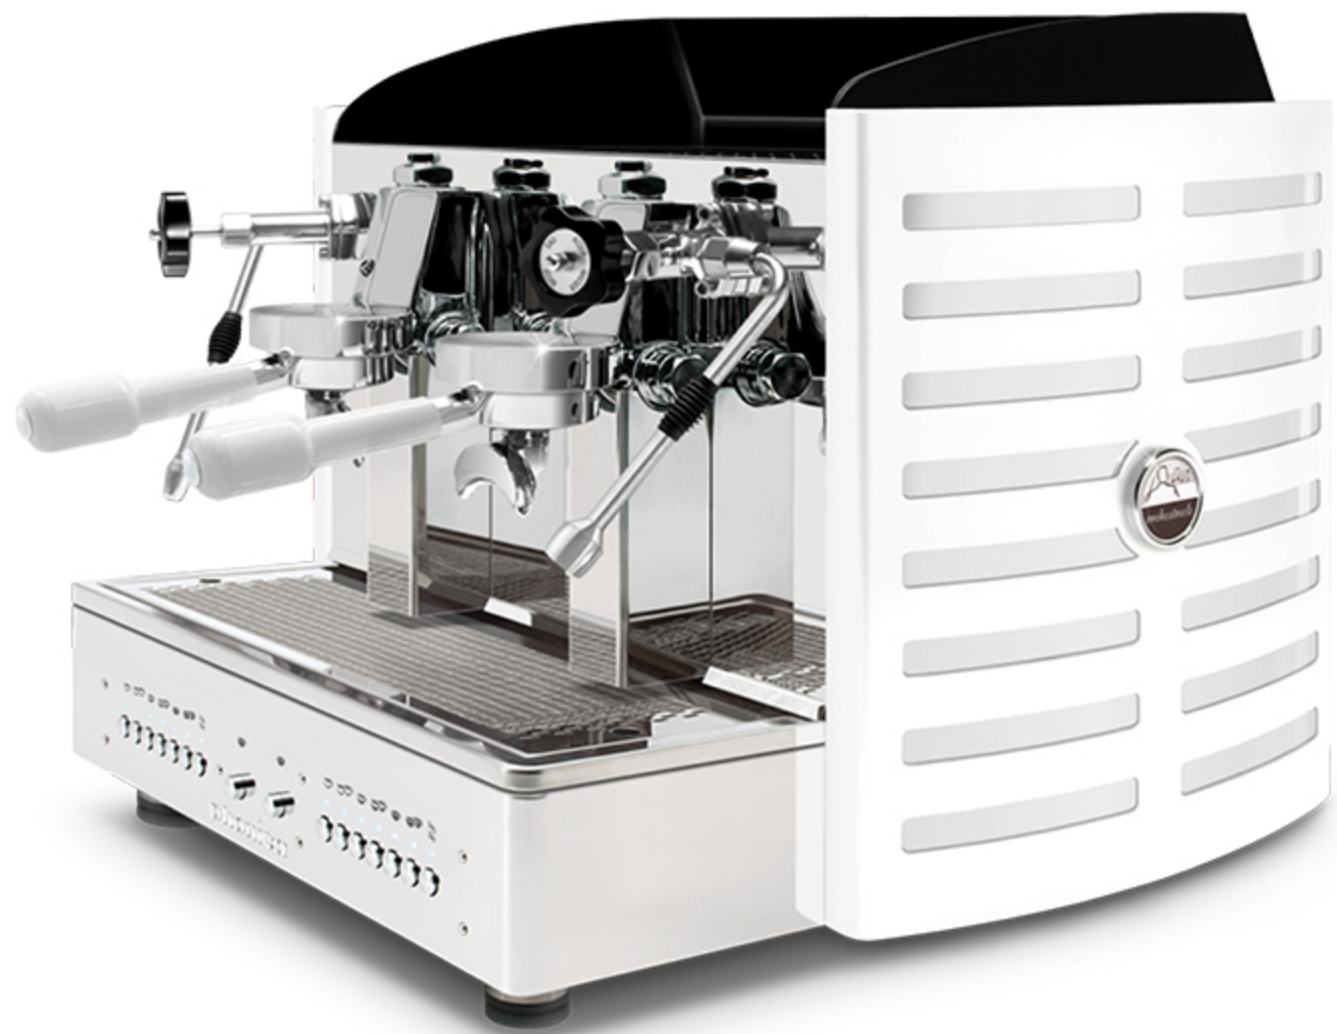

steel painted **white** sides
silver methacrylate
white handles