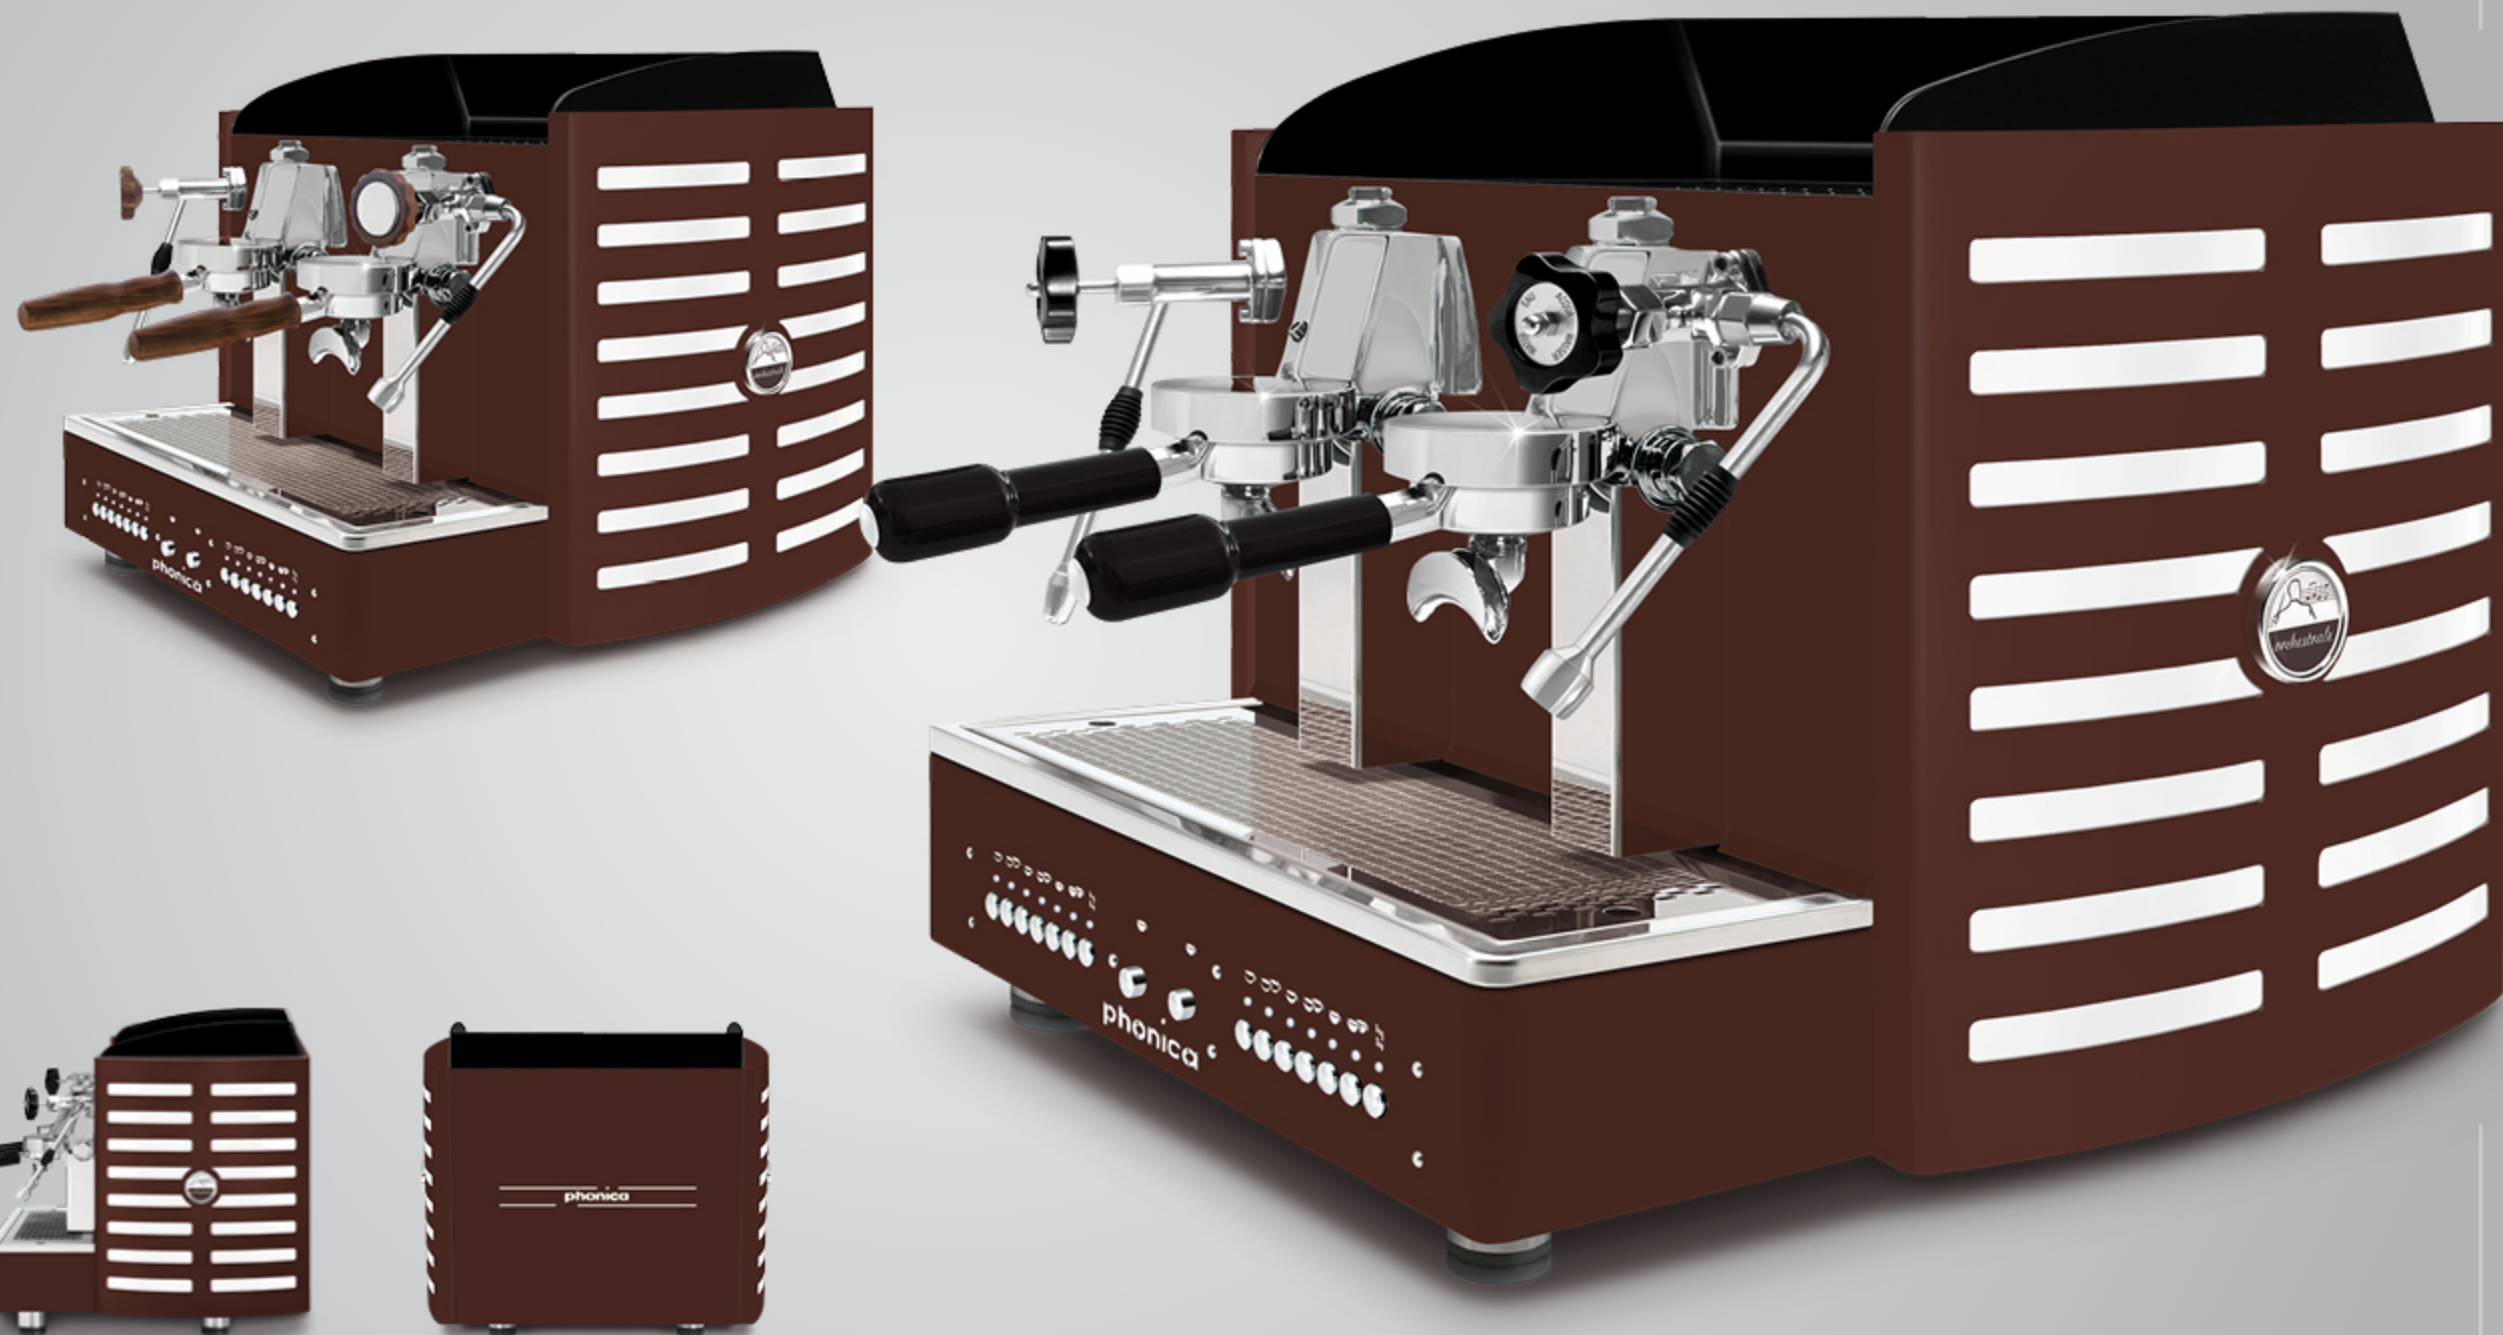

ALL RUST BROWN

AUTOMATIC · SEMIAUTOMATIC
2 gr compact

Also available with all other aesthetic optional: painted steel sides and/or back white, black, rust brown, blue Tiffany, copper.

All finishings can have many different colour methacrylate: white, green, red, yellow, orange, blue, violet, silver mirror, gold mirror.