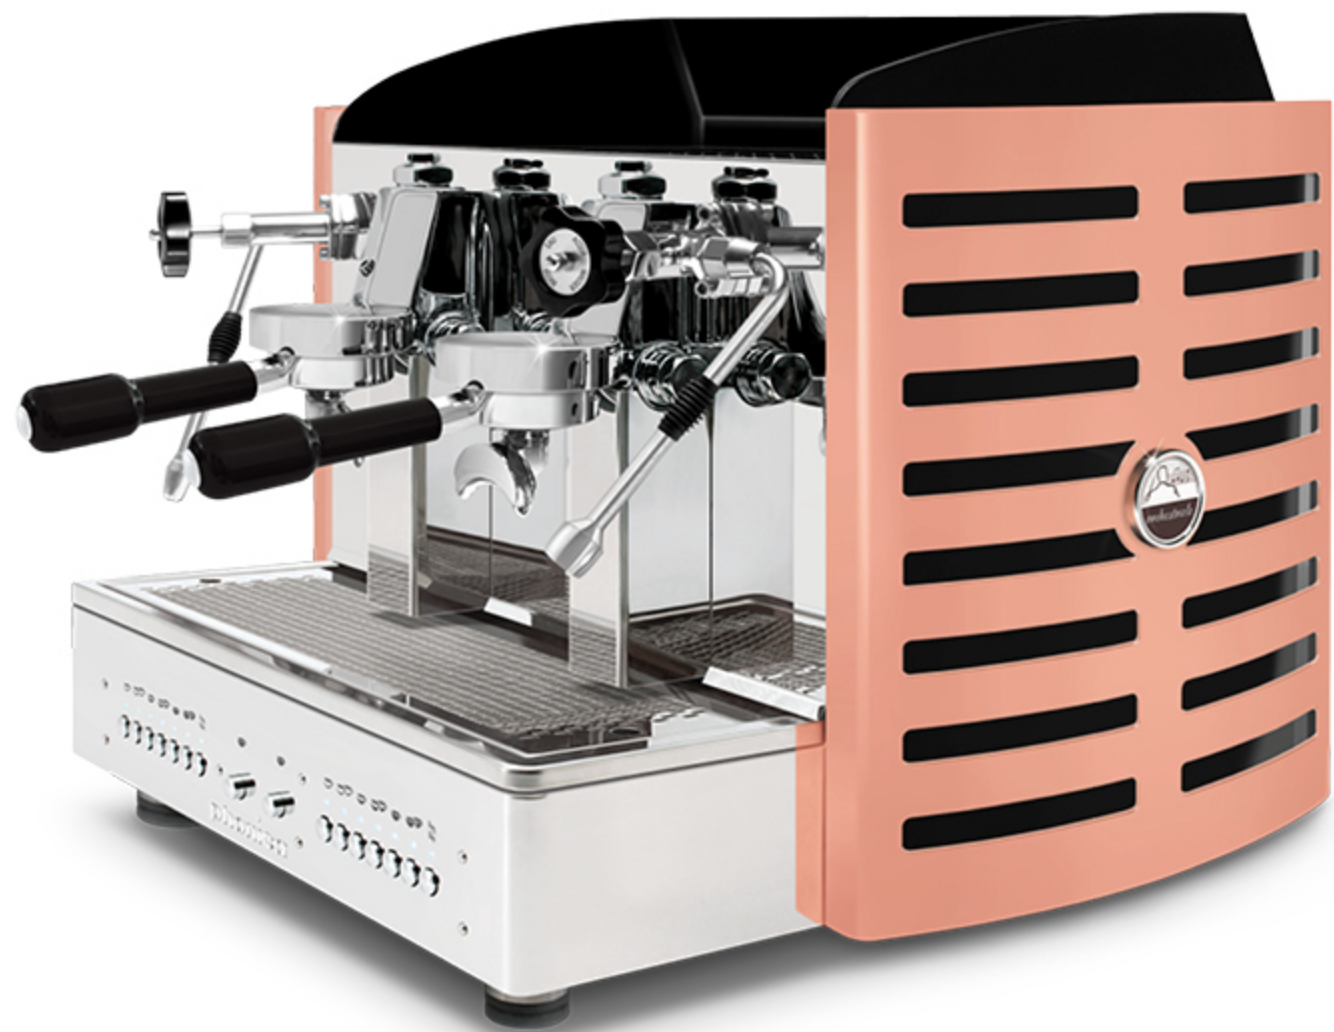

steel painted **copper** sides
black methacrylate