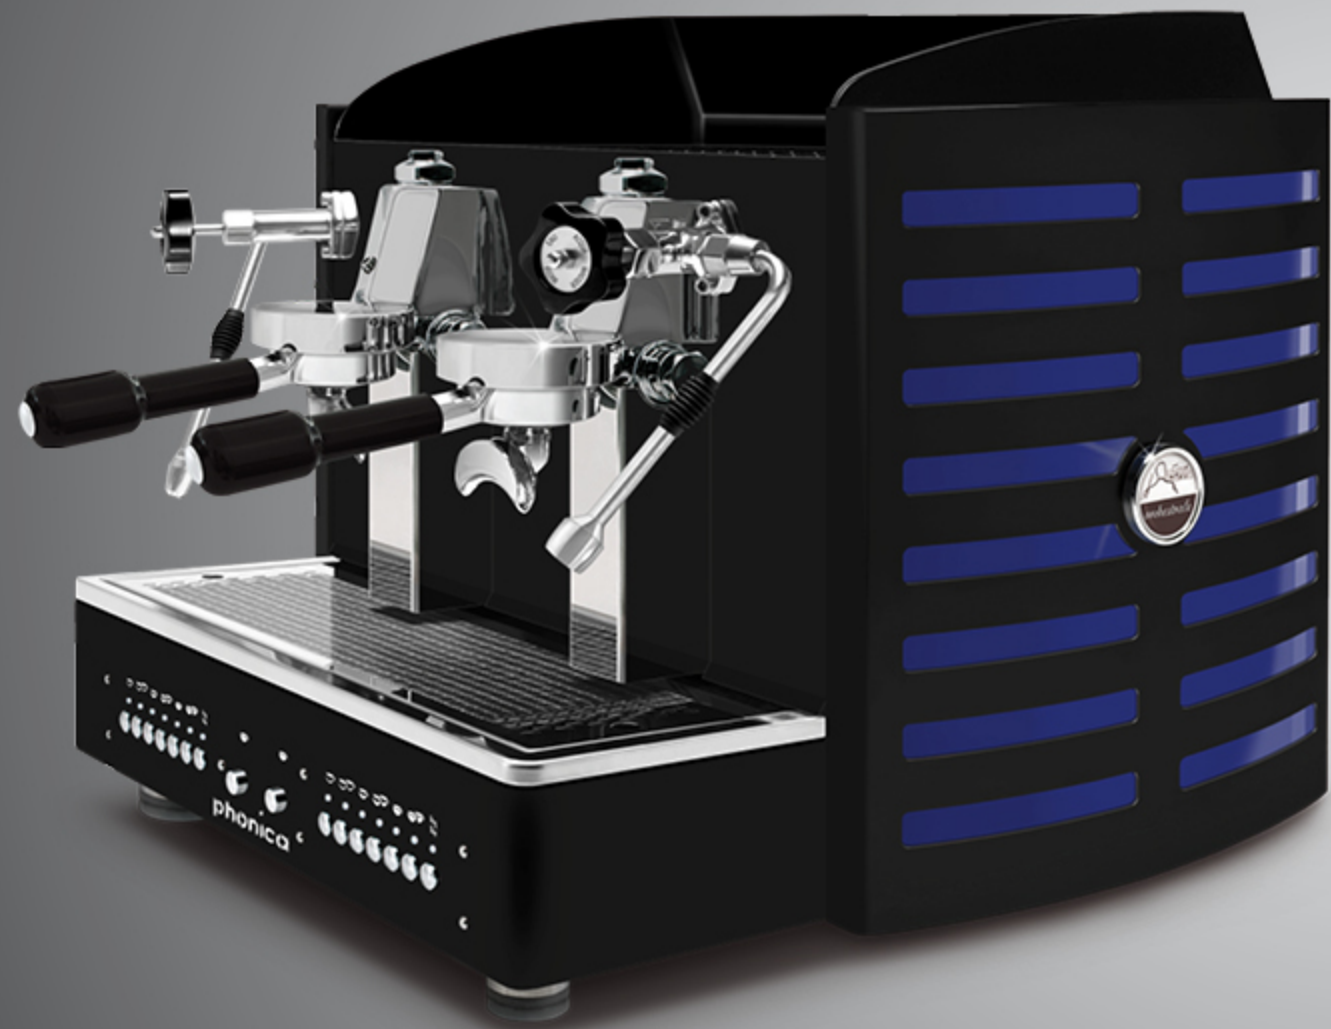

All black
blue methacrylate