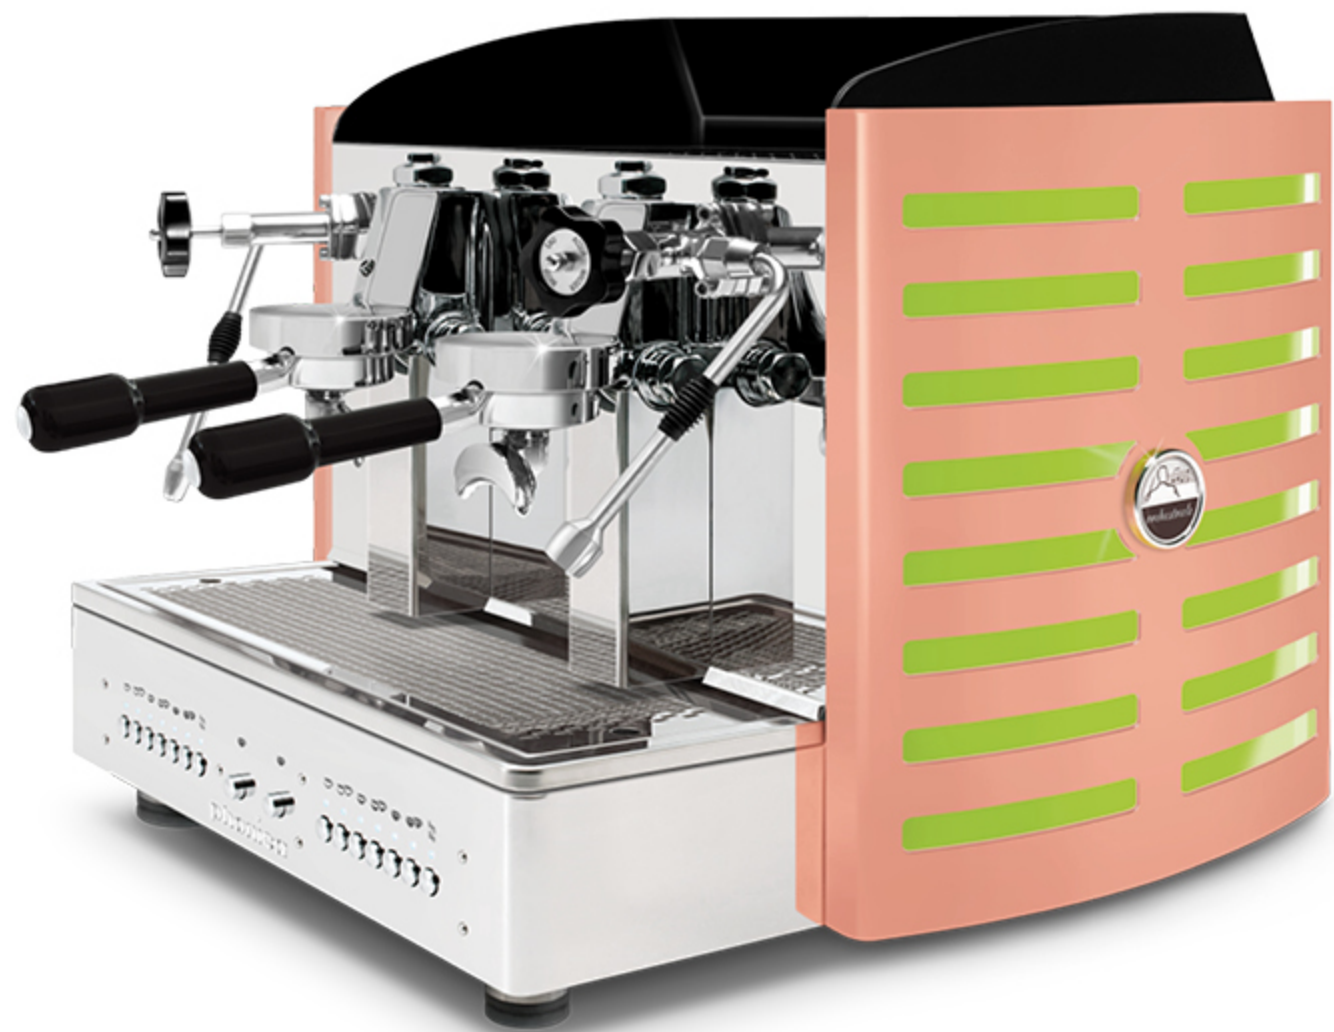

steel painted **copper** sides
green methacrylate