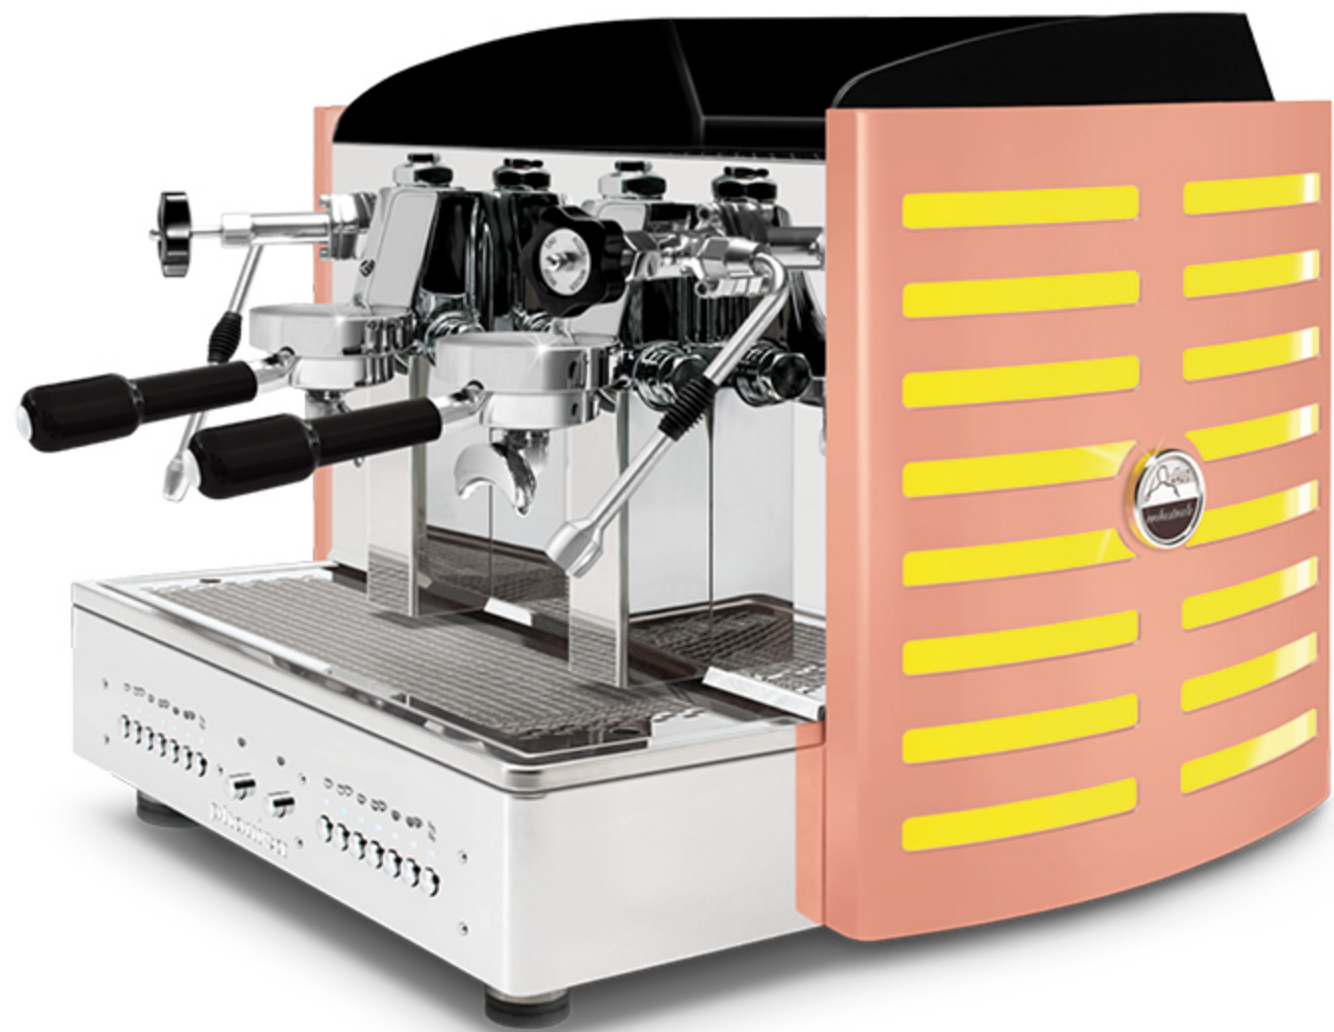

steel painted **copper** sides
yellow methacrylate