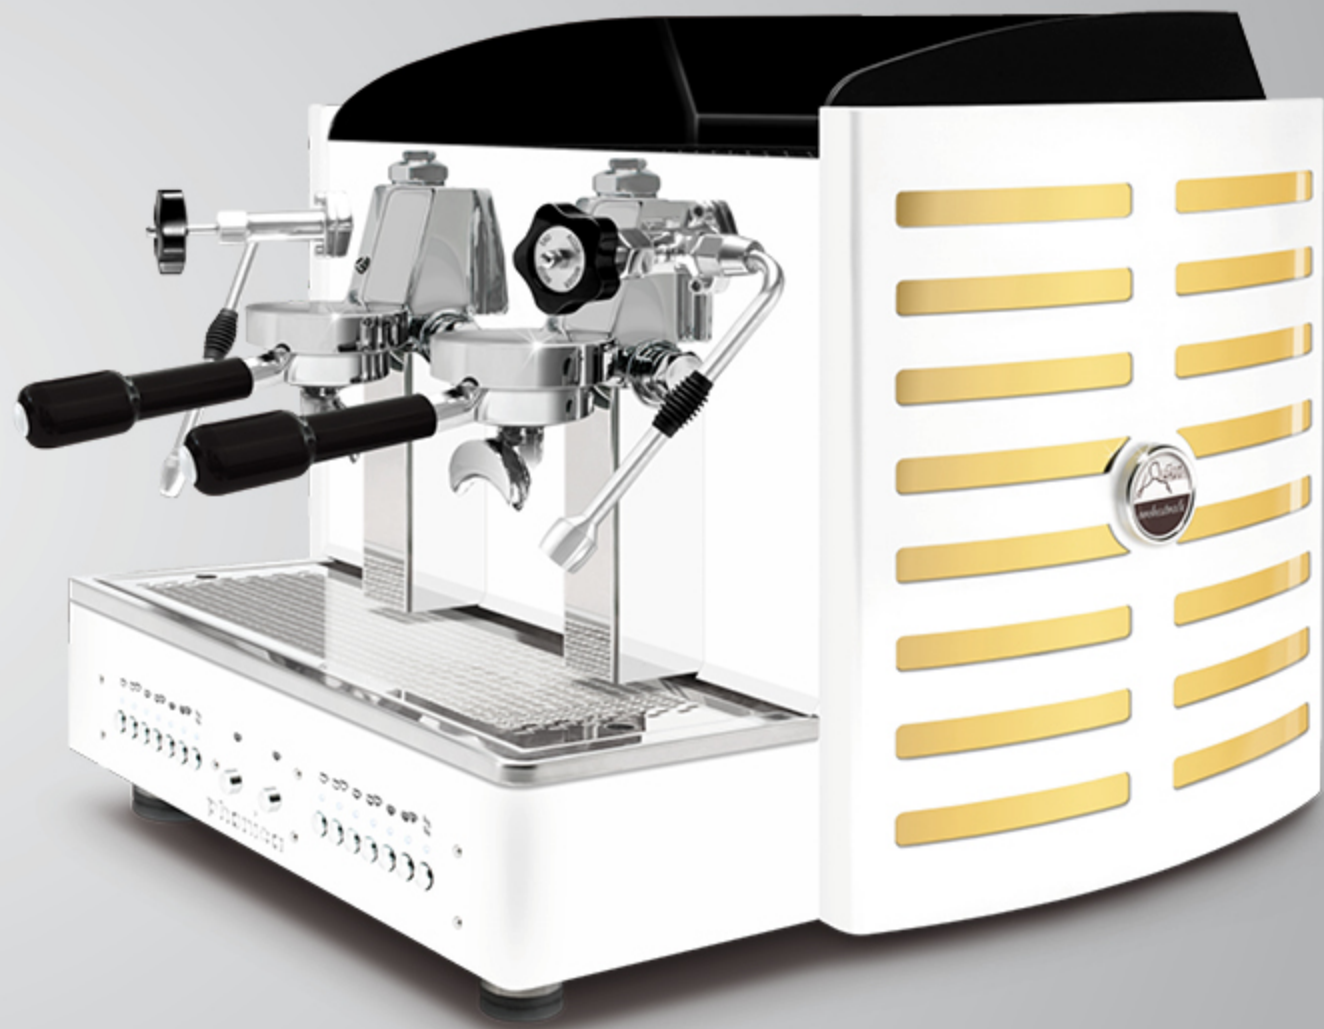

All white
gold methacrylate