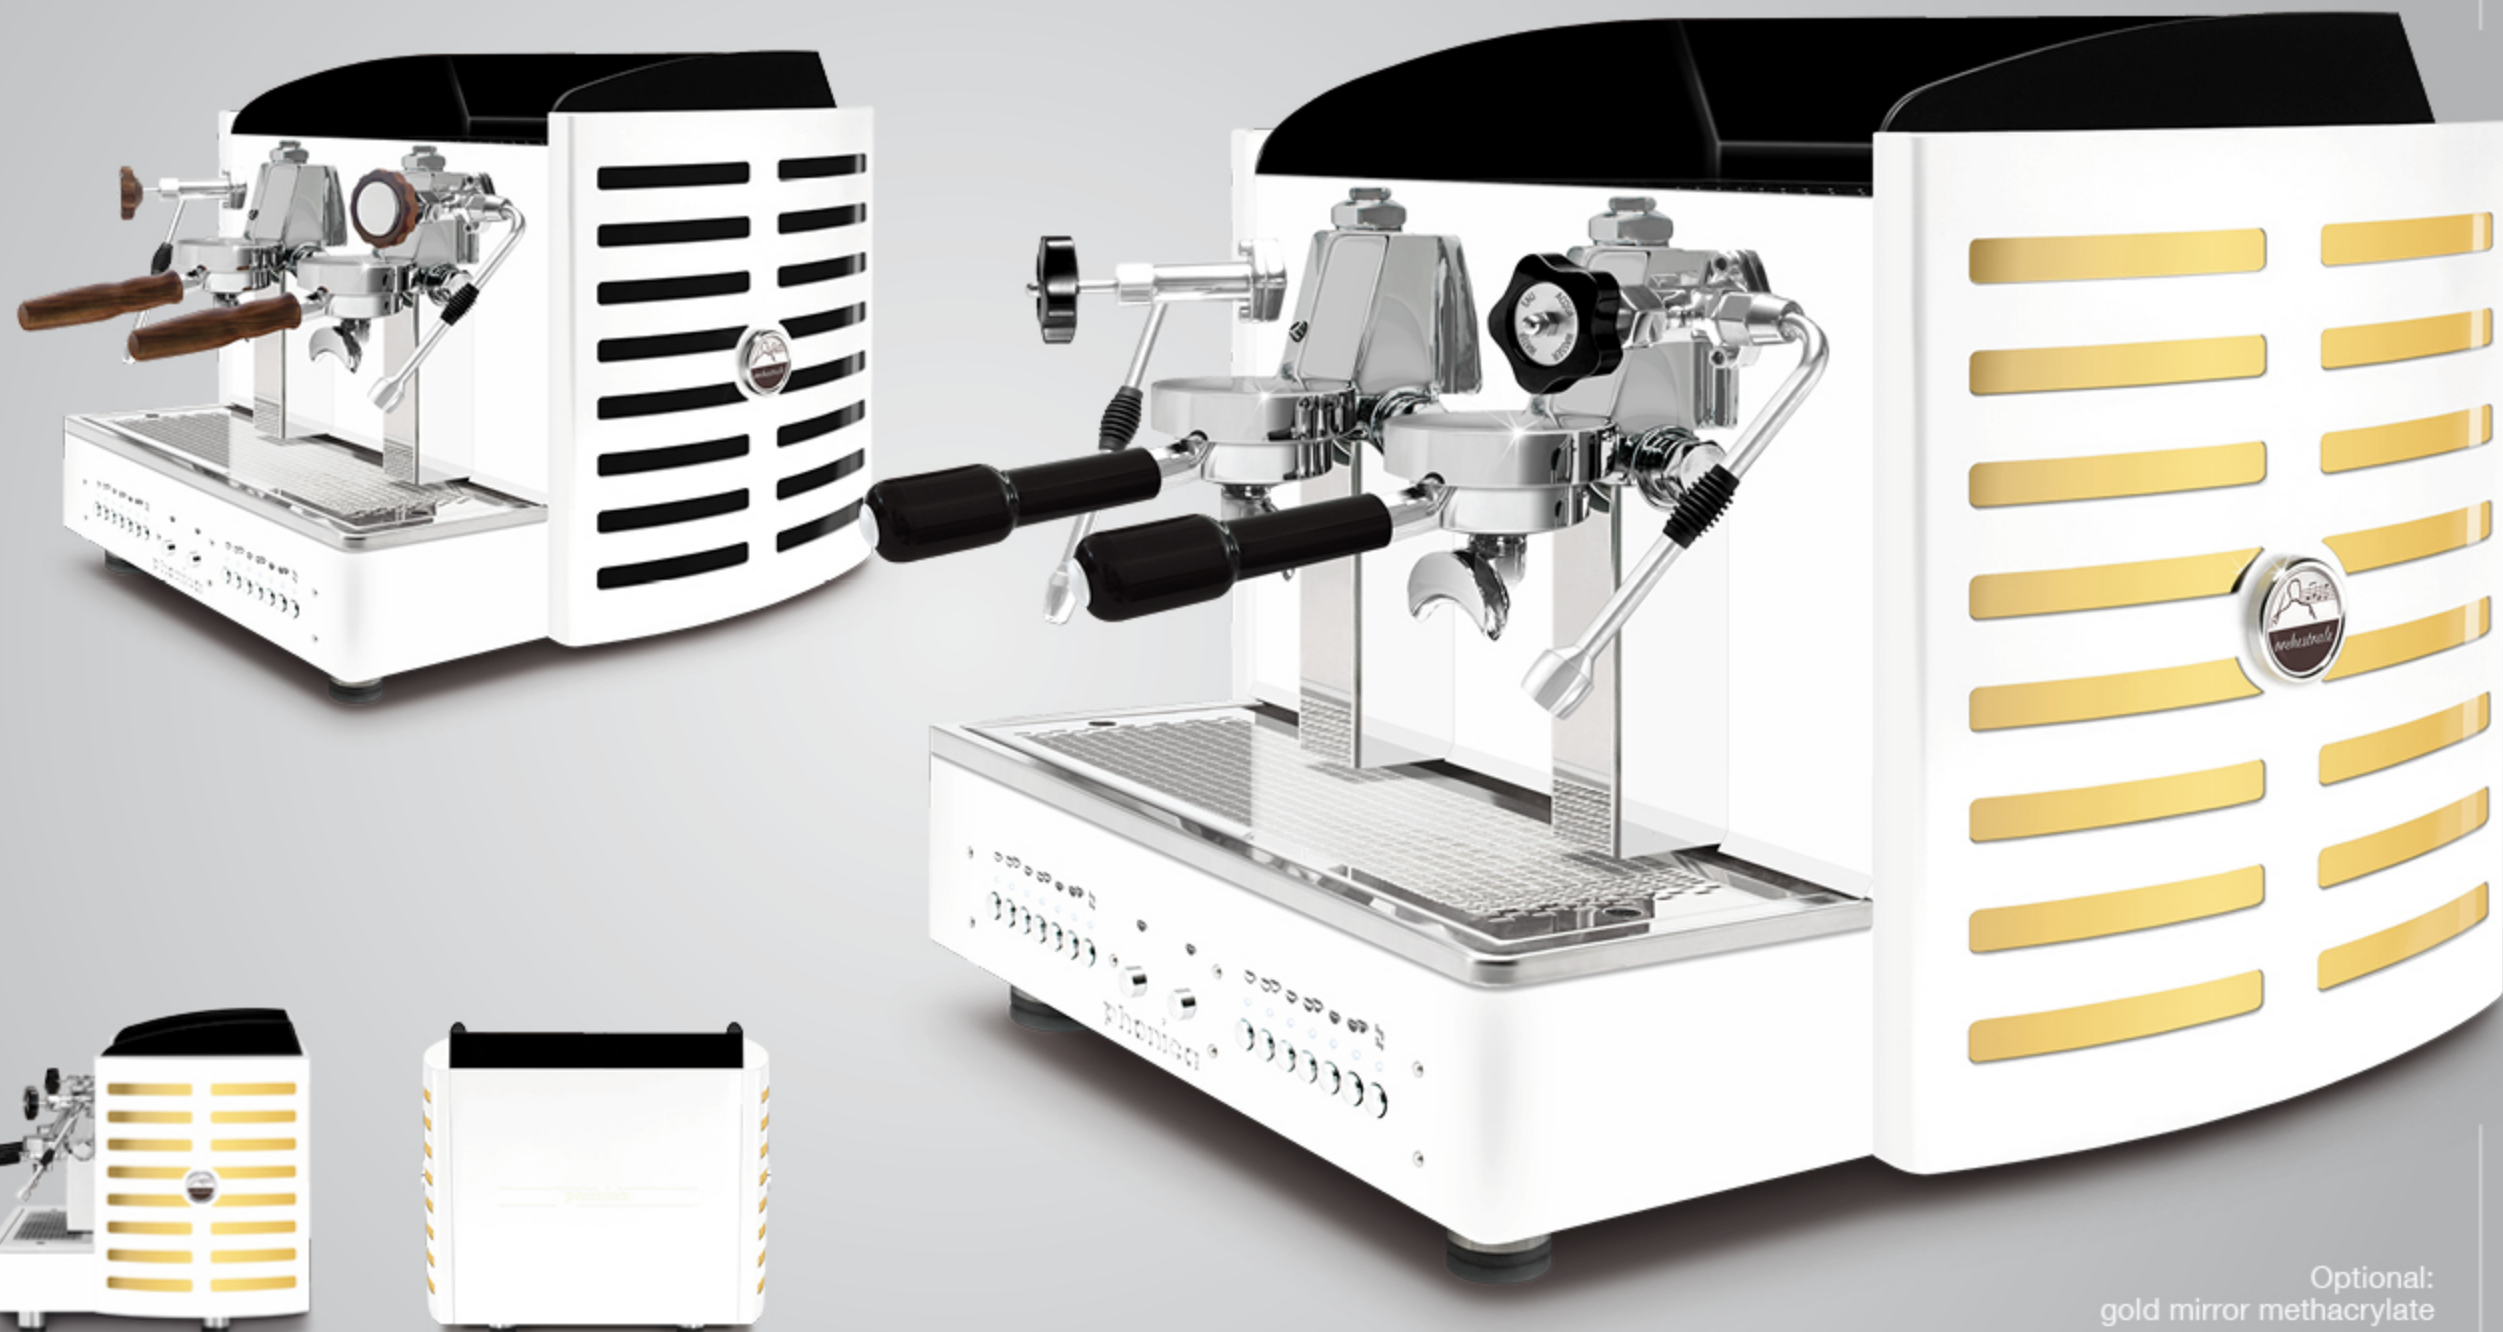

ALL WHITE

AUTOMATIC · SEMIAUTOMATIC
2 gr compact

Also available with all other aesthetic optional: painted steel sides and/or back white, black, rust brown, blue Tiffany, copper.

All finishings can have many different colour methacrylate: white, green, red, yellow, orange, blue, violet, silver mirror, gold mirror.

Optional:
gold mirror methacrylate