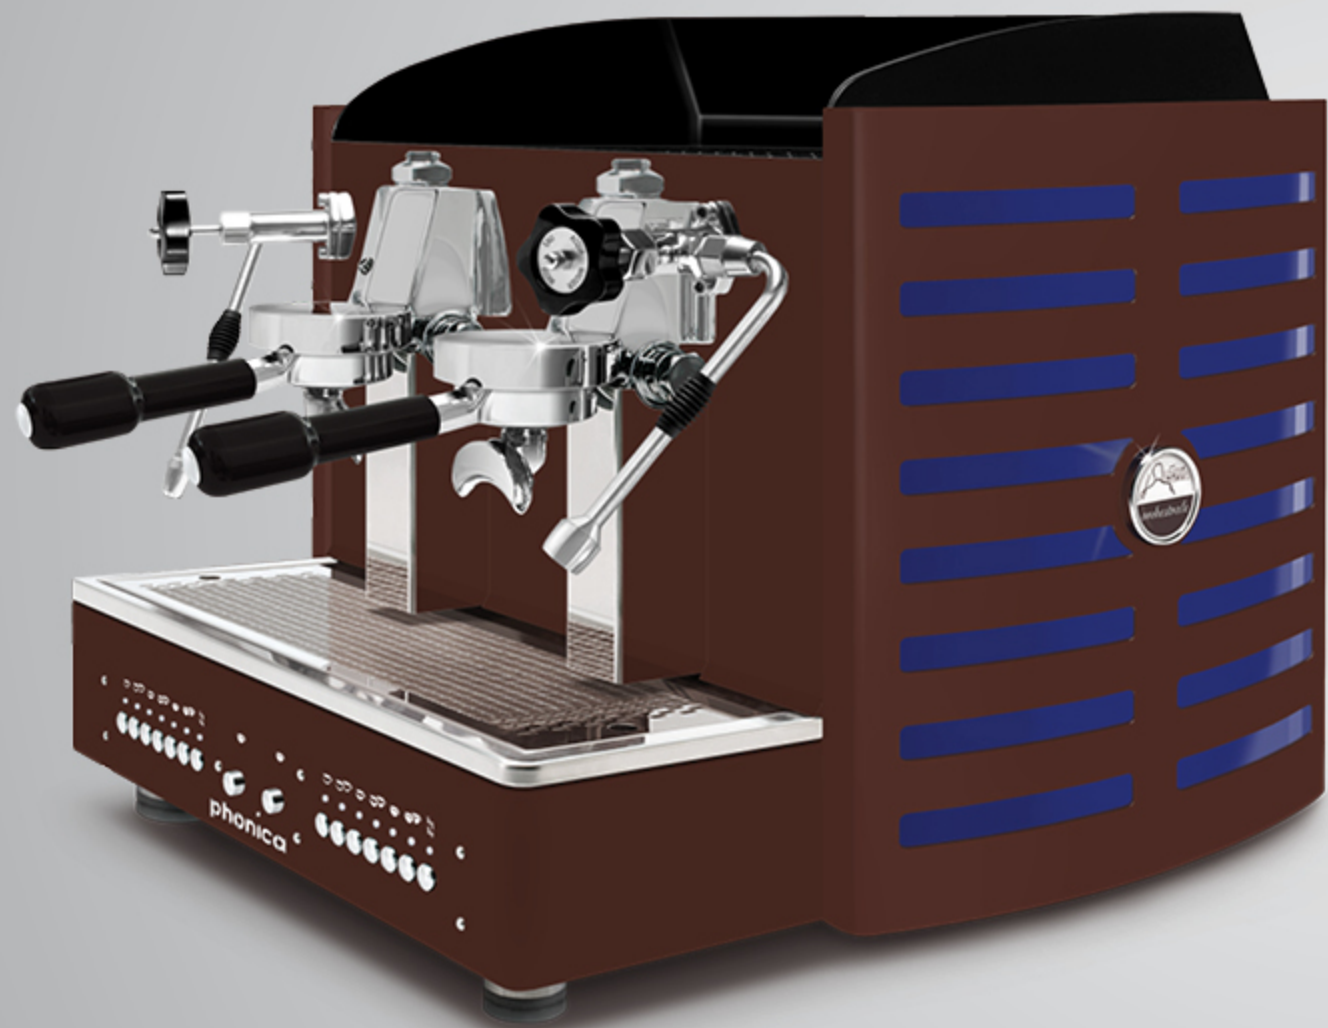

All rust brown
blue methacrylate