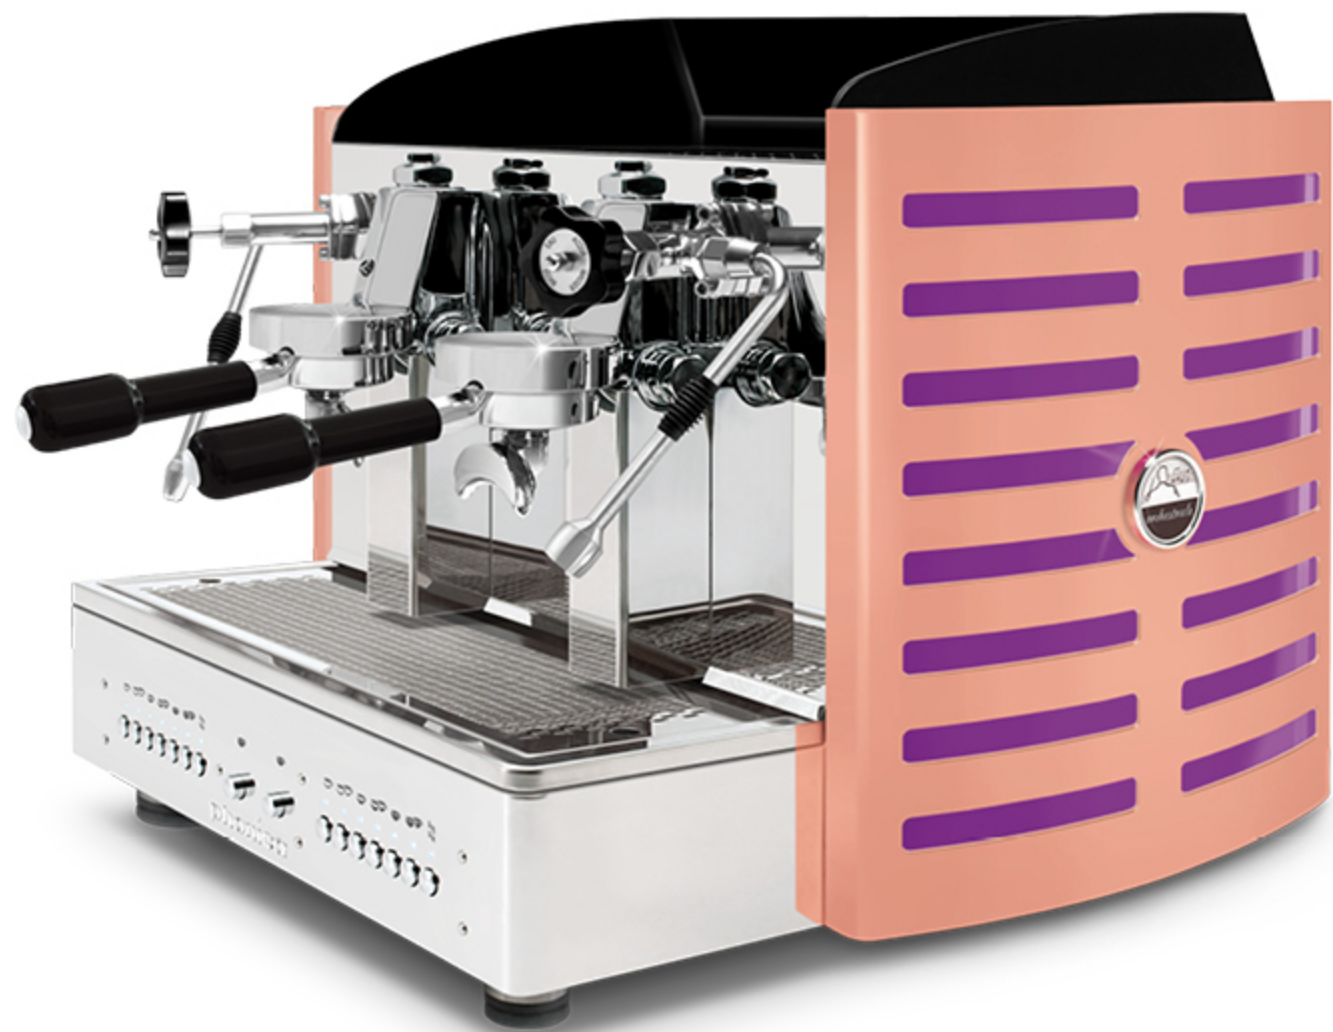

steel painted **copper** sides
violet methacrylate