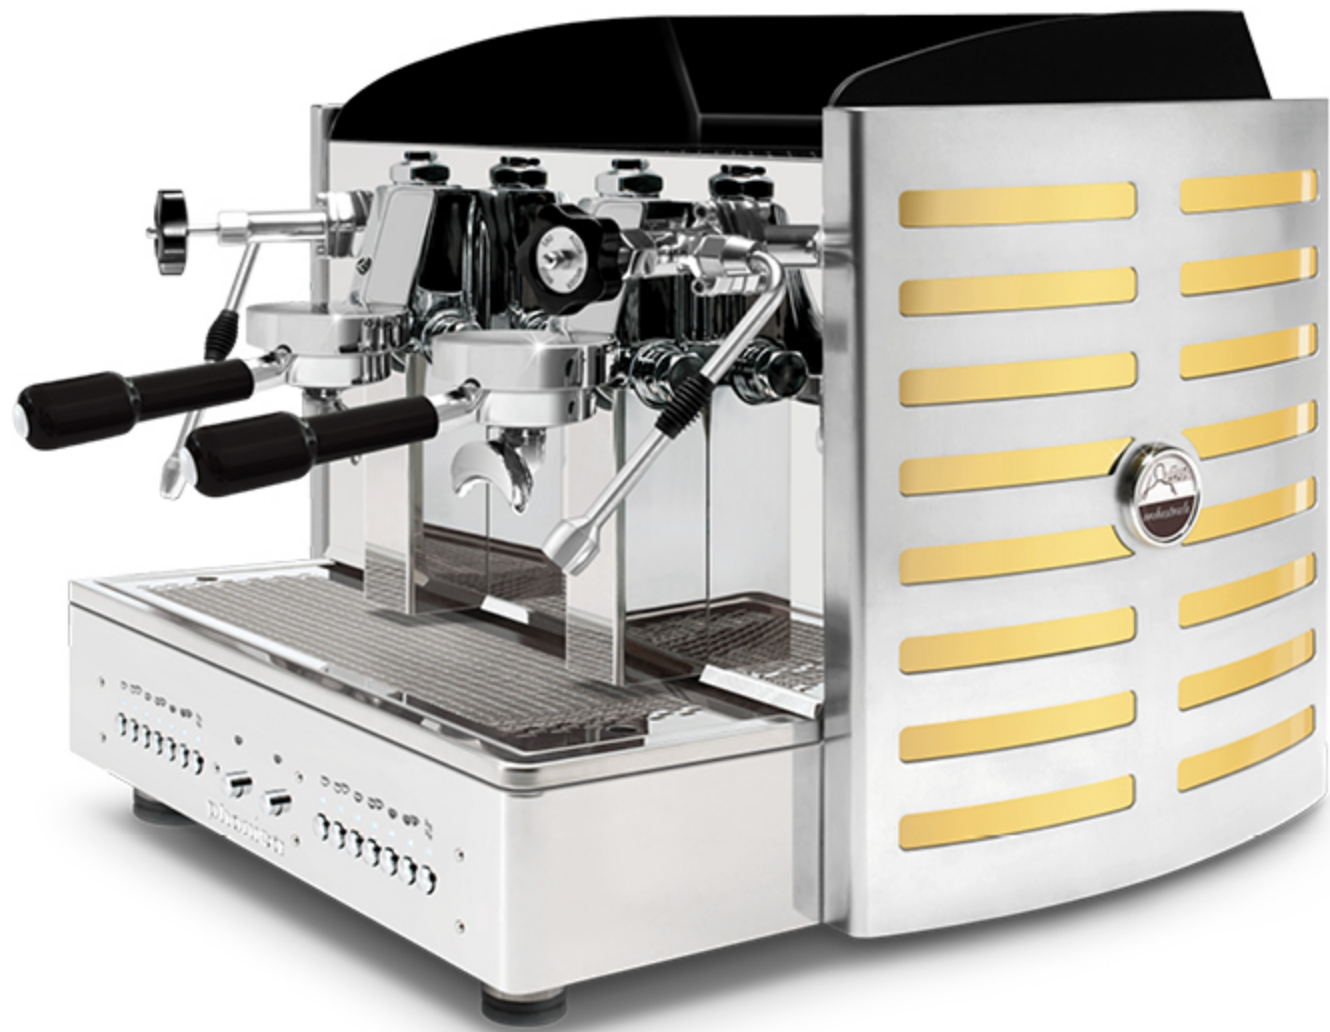

satin steel sides
gold methacrylate