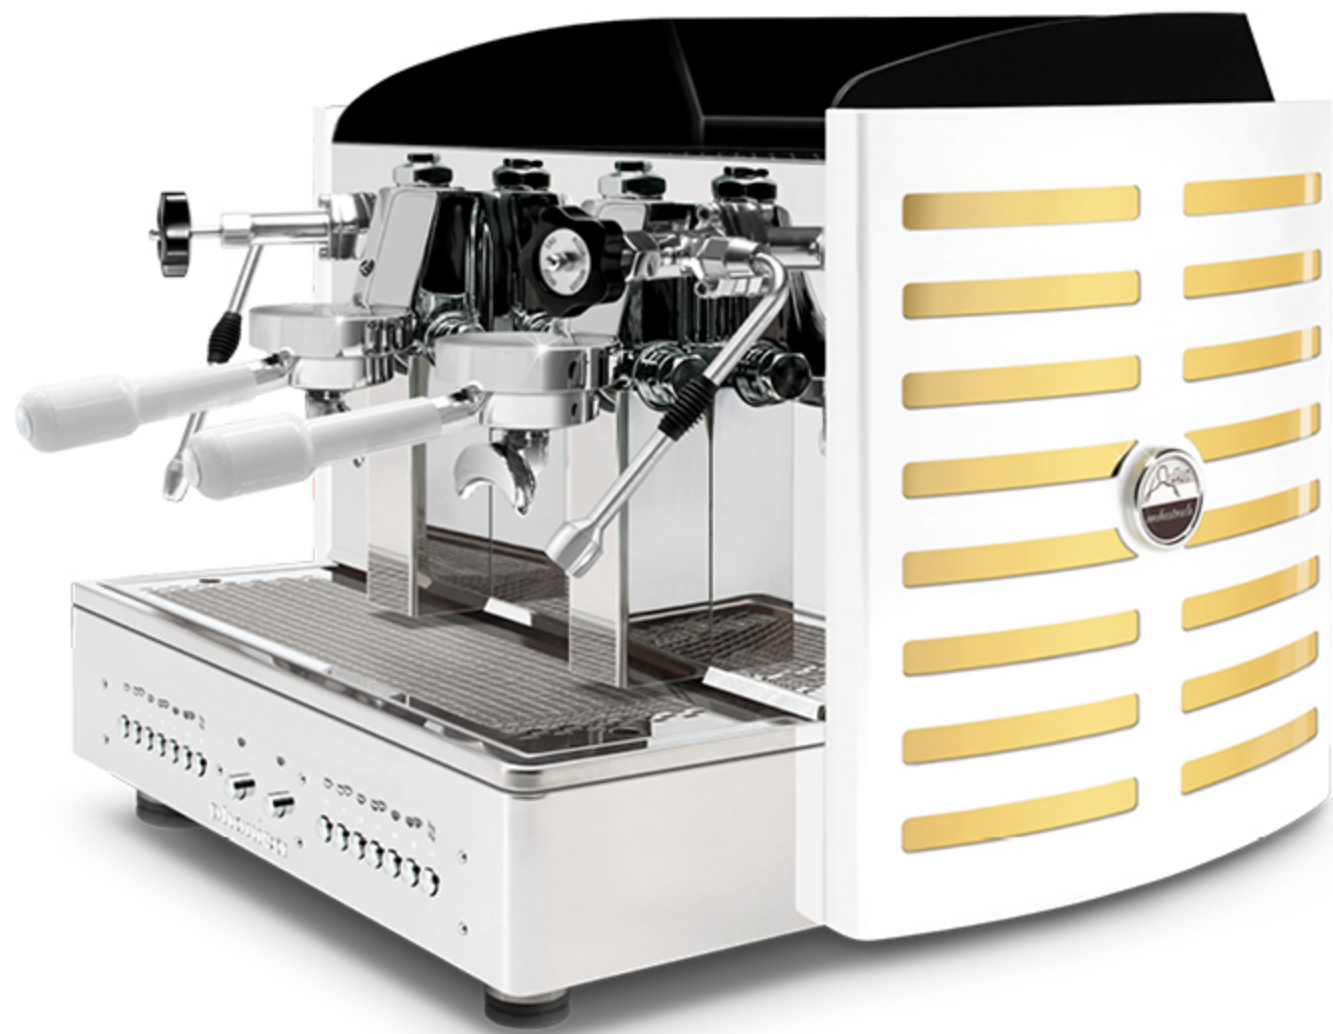

steel painted **white** sides
gold methacrylate
white handles