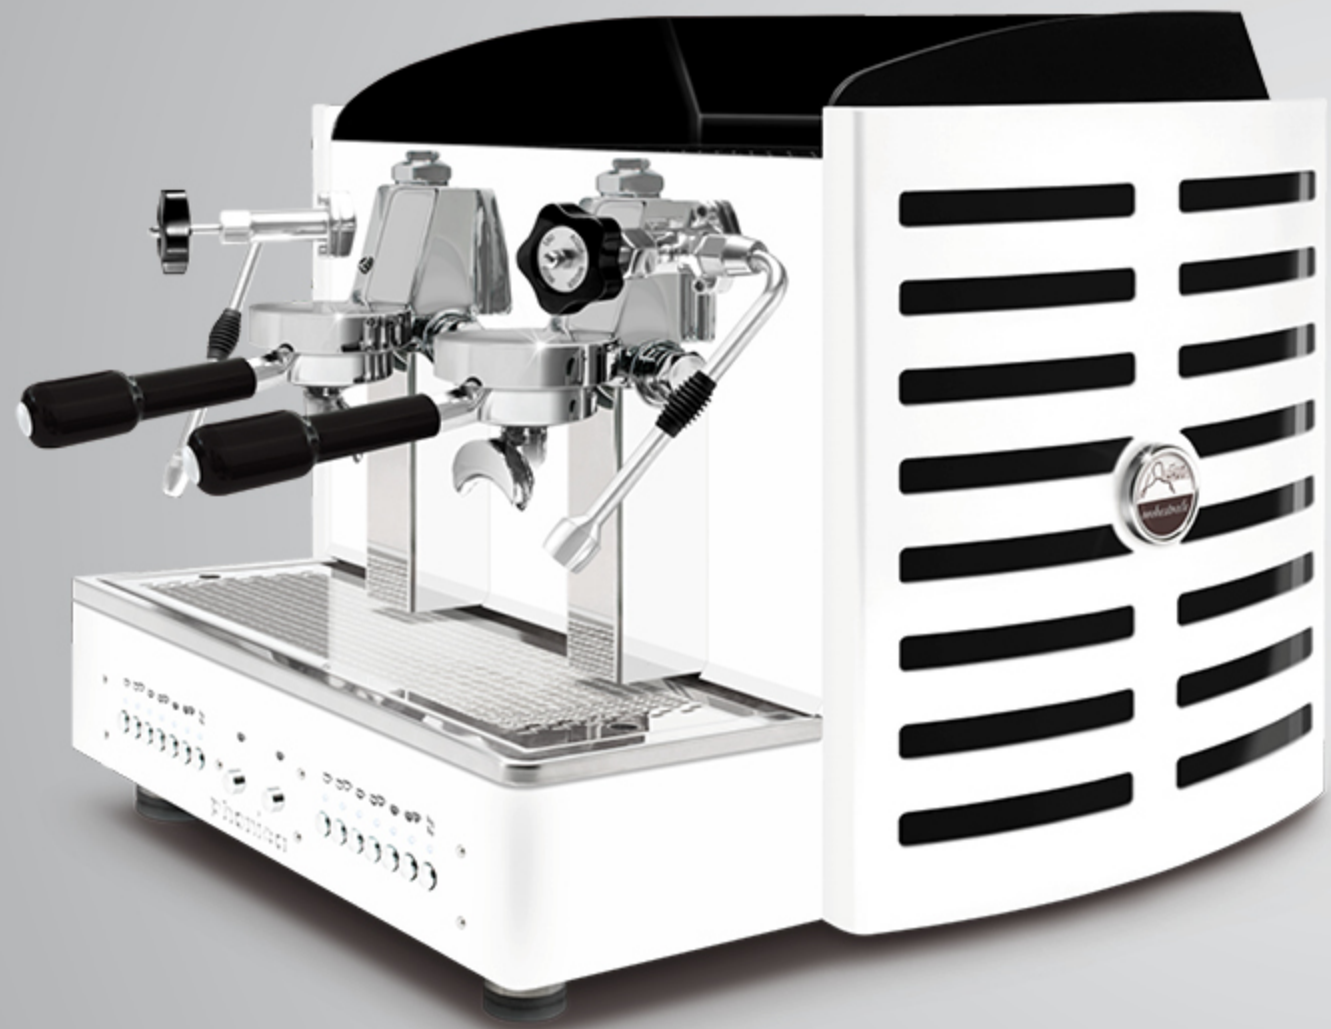

All white
black methacrylate