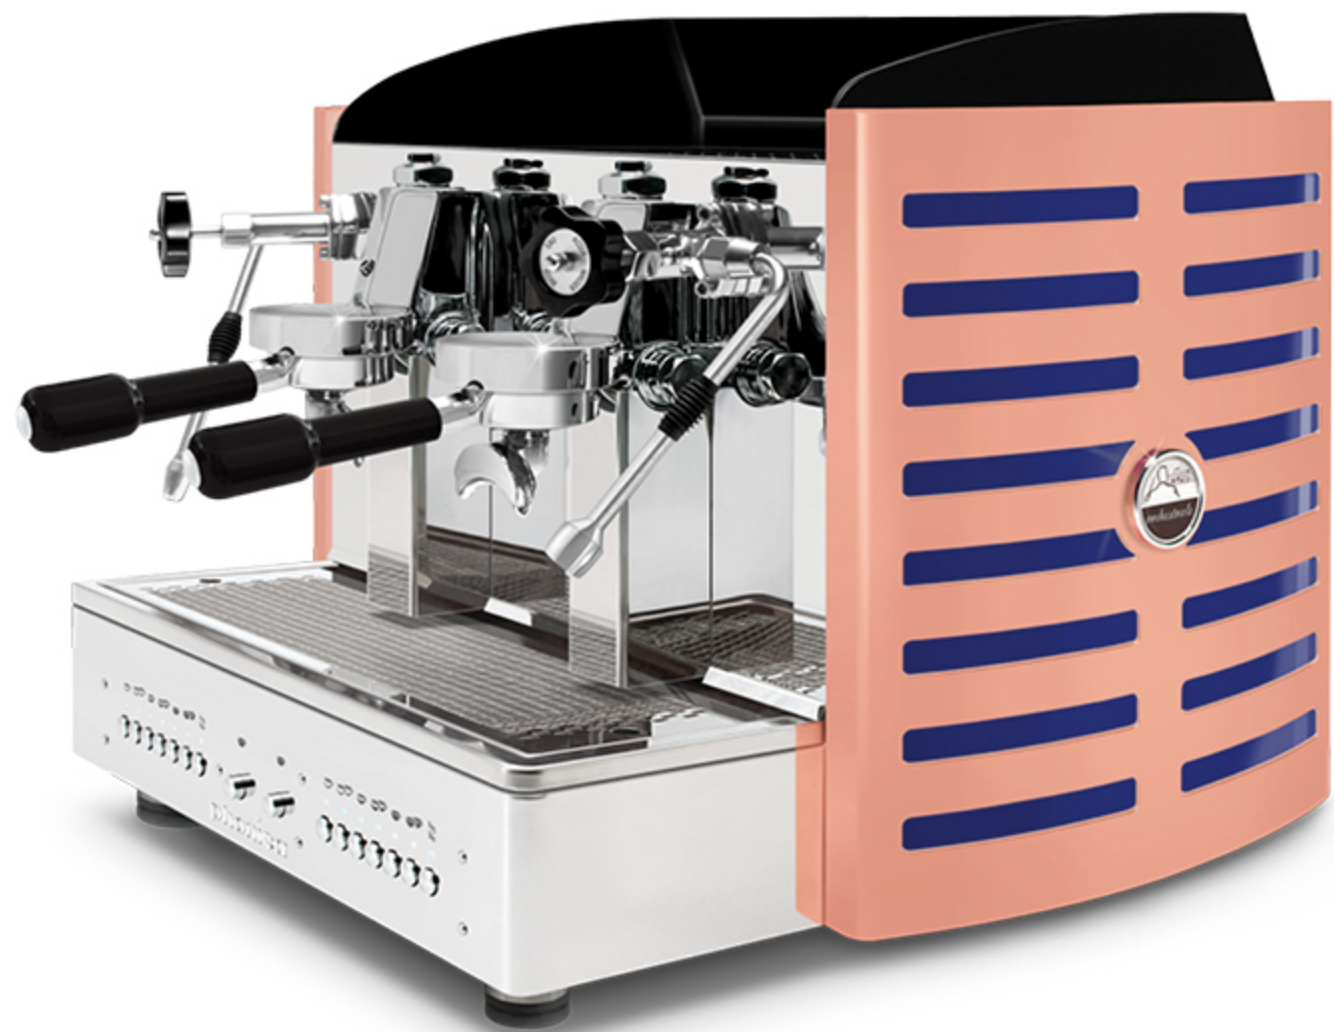

steel painted **copper** sides
blue methacrylate