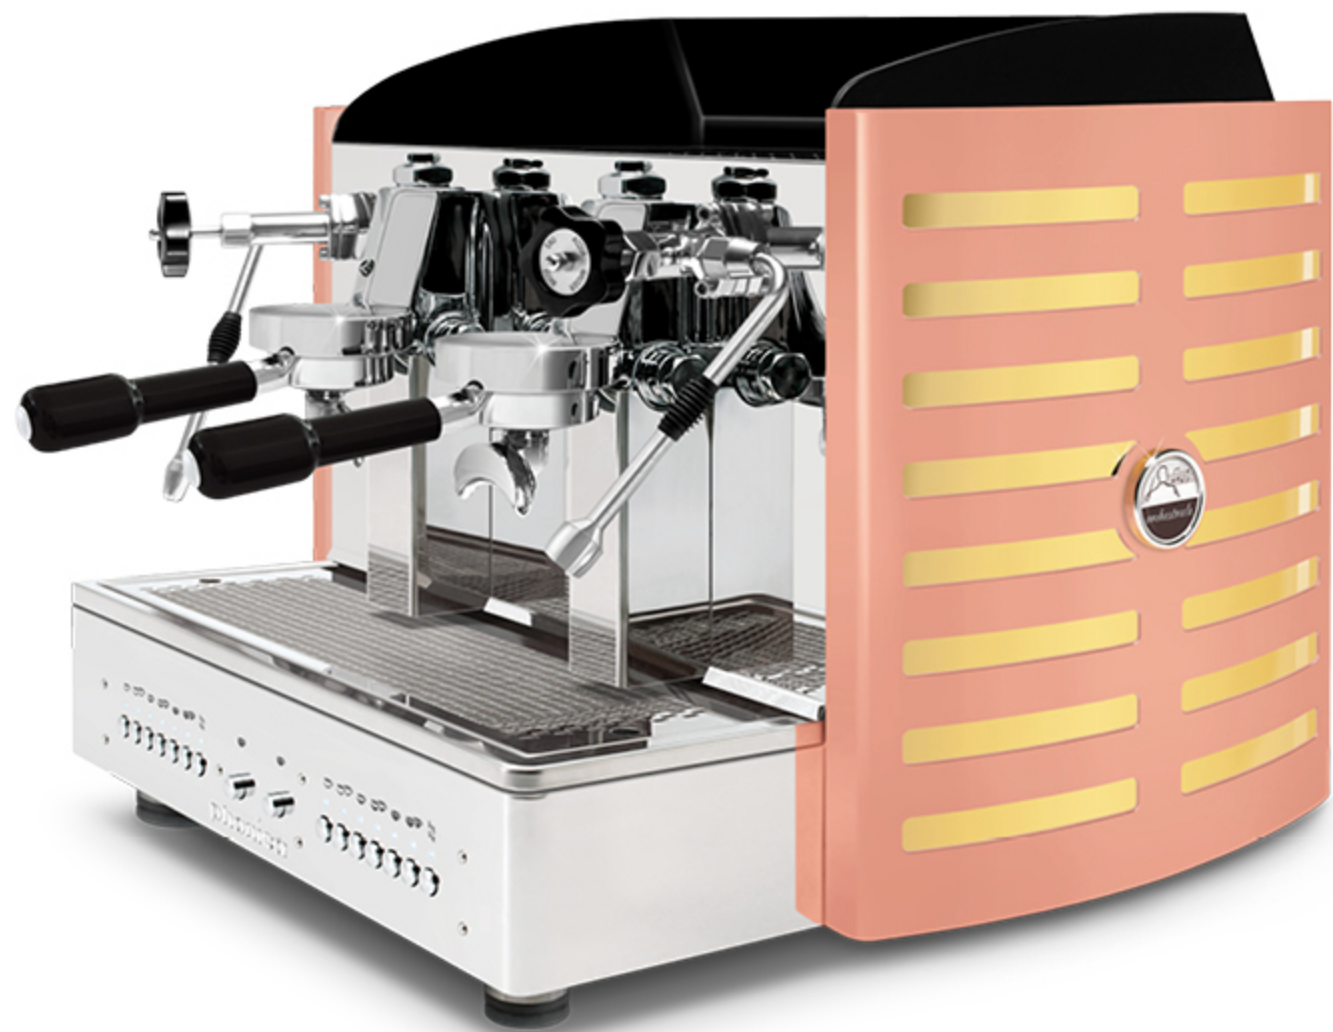

steel painted **copper** sides
gold methacrylate