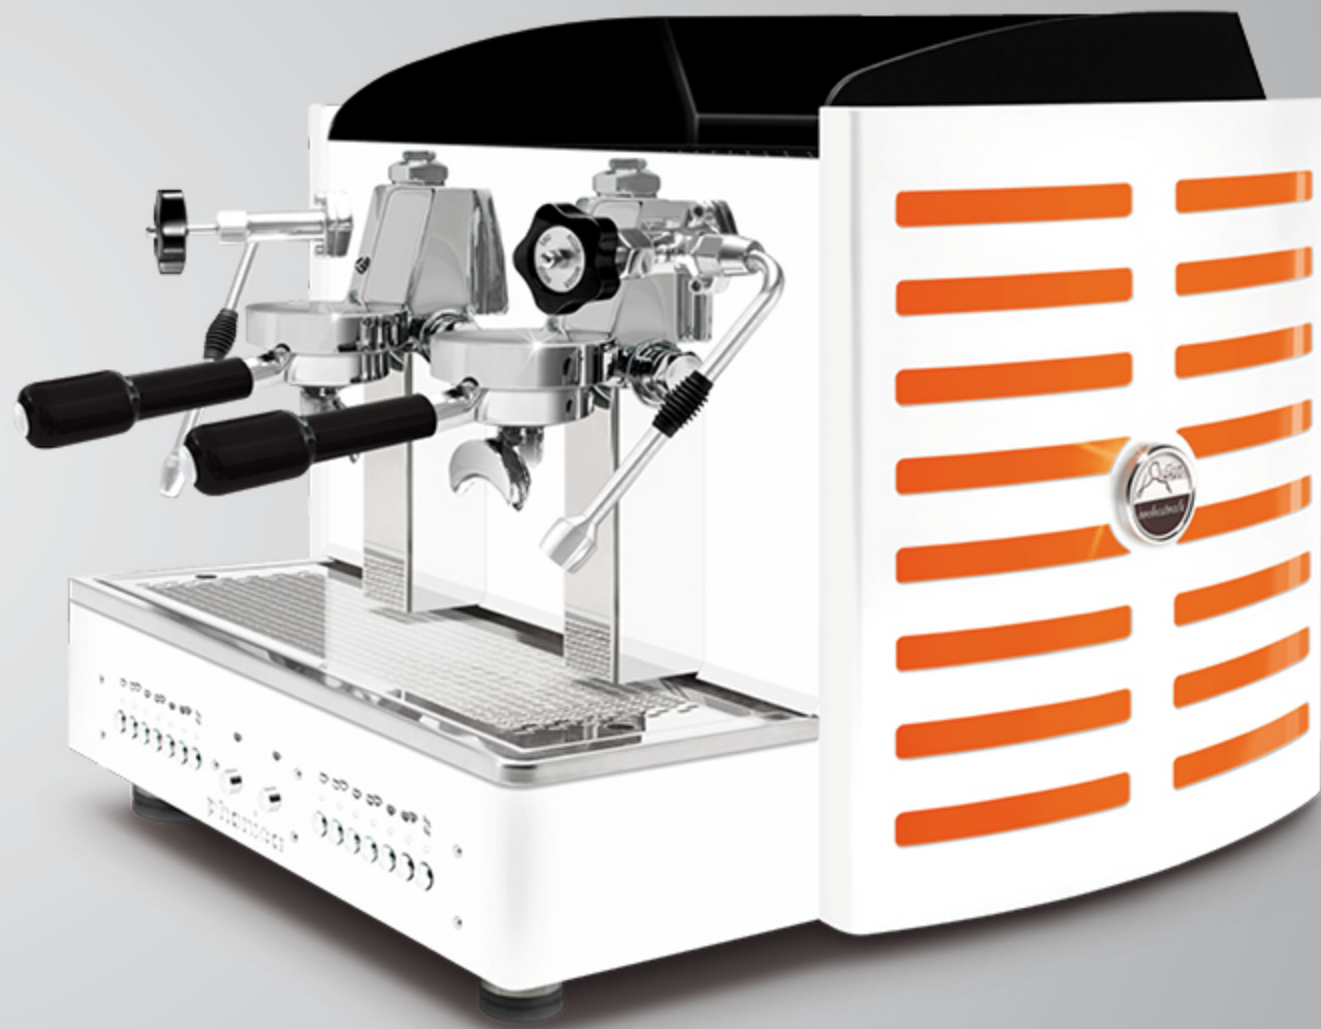

All white
orange methacrylate