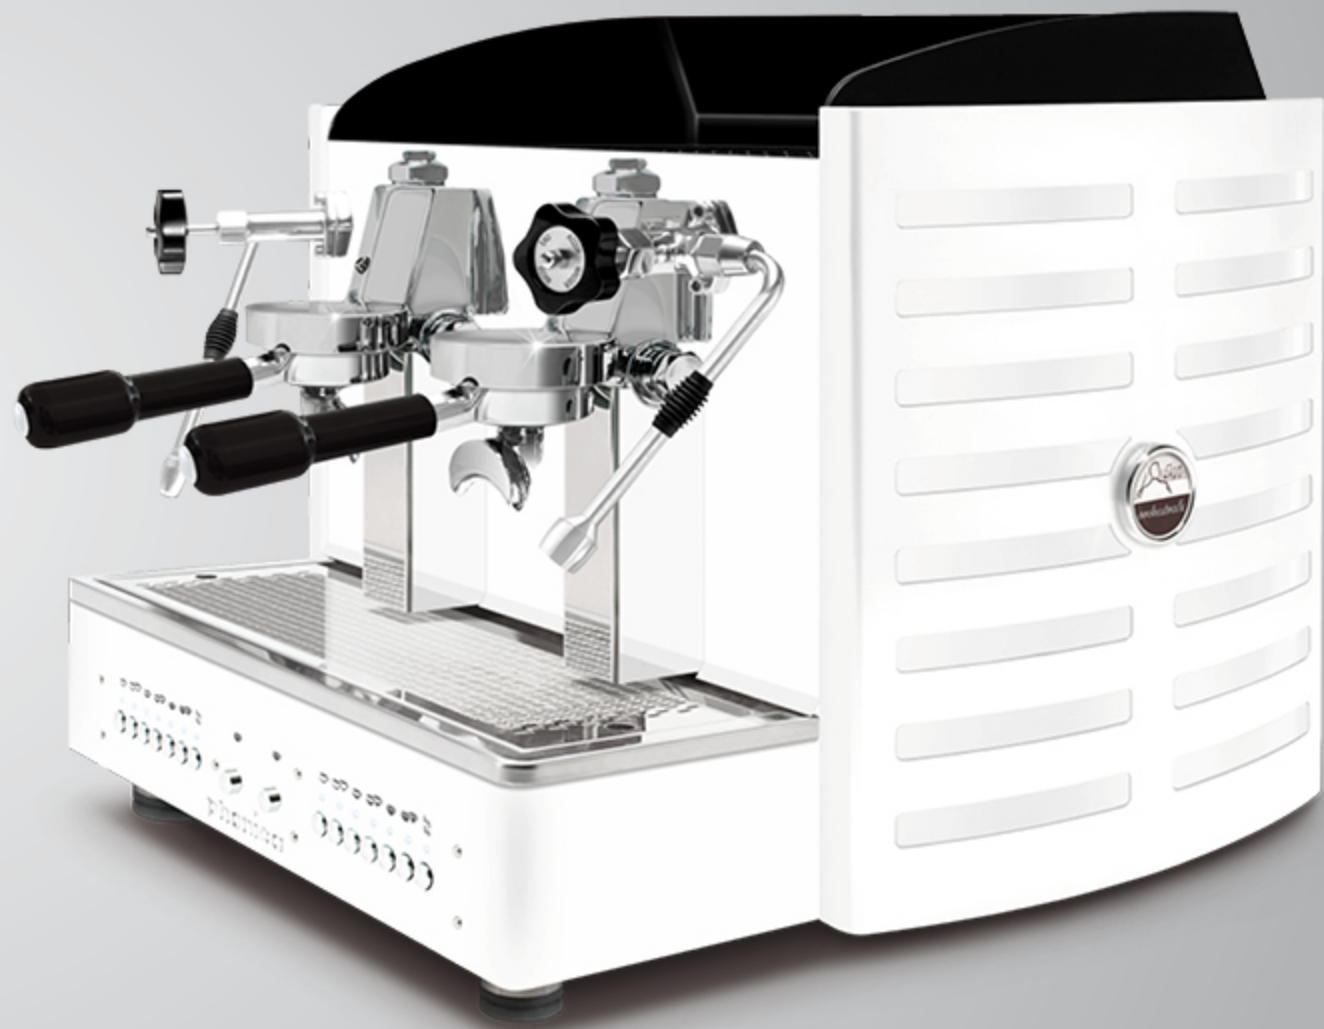

All white
white methacrylate