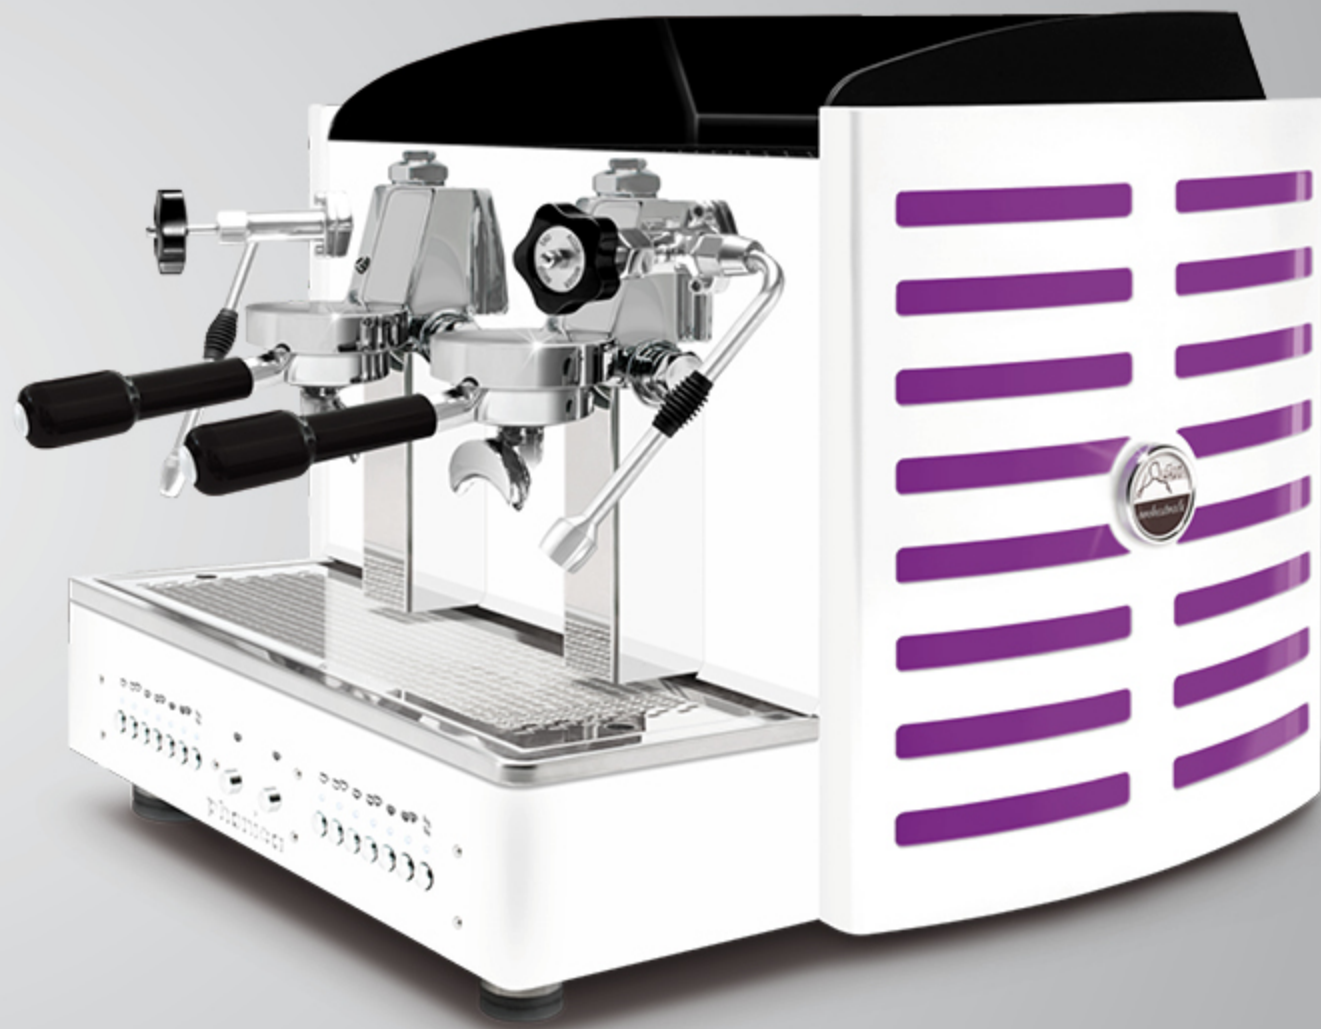

All white
violet methacrylate