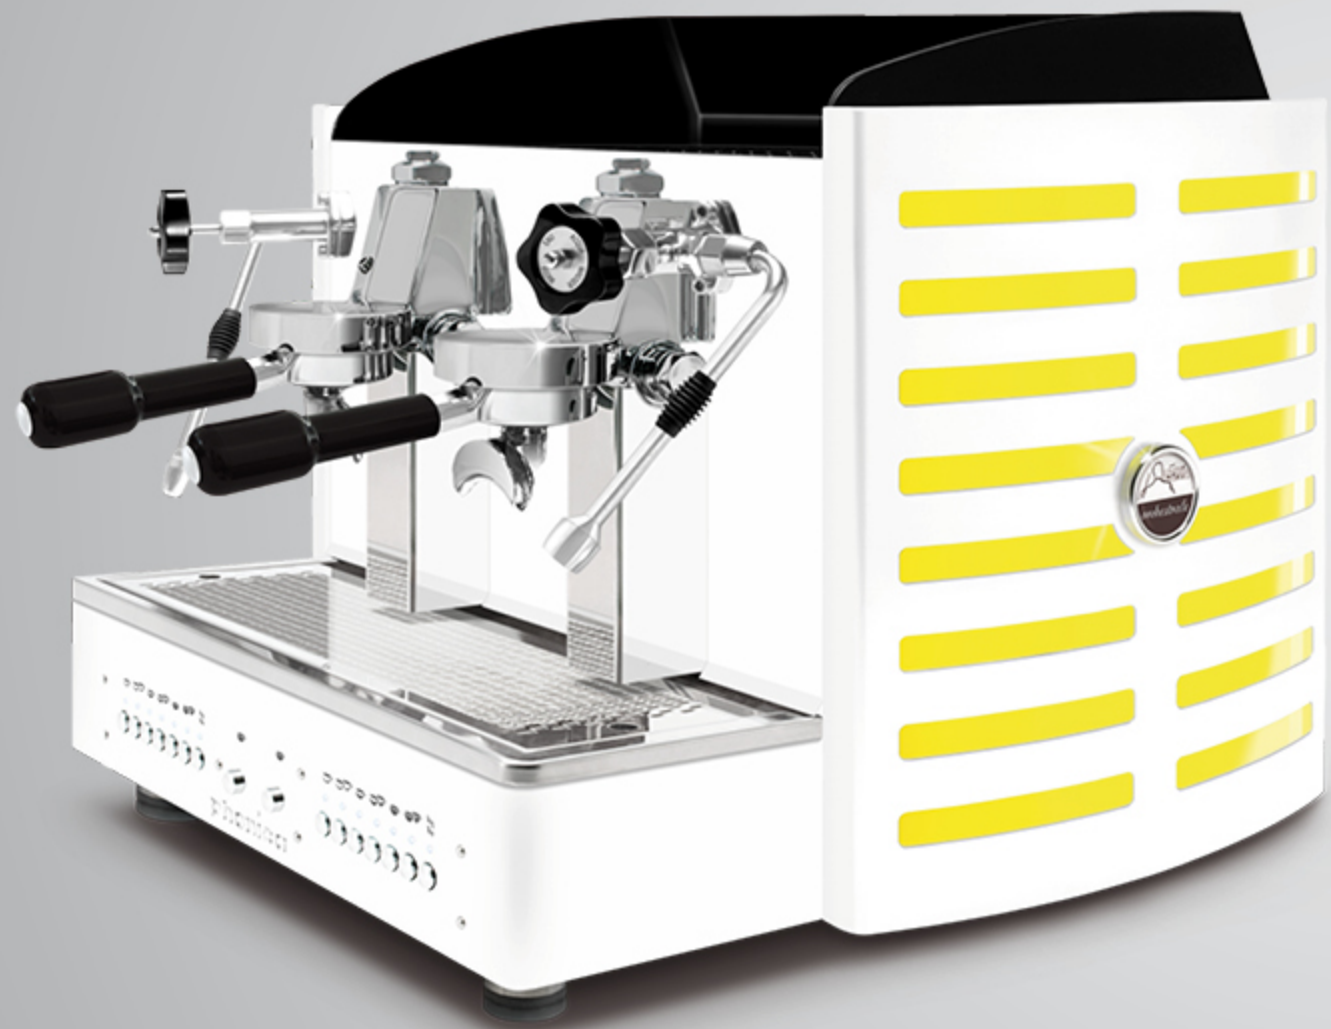

All white
yellow methacrylate