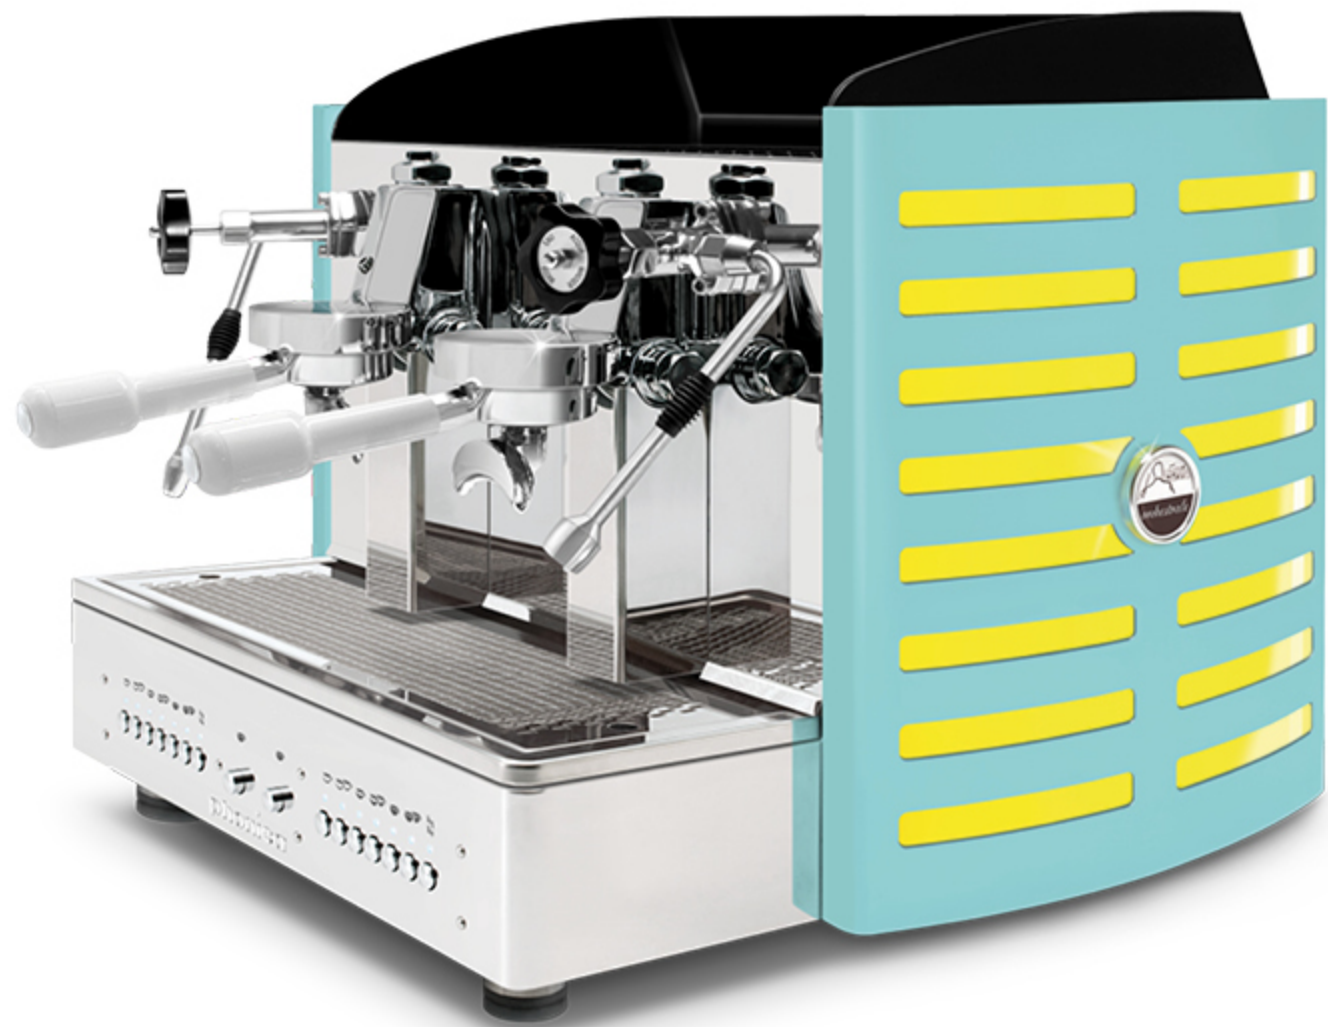

steel painted **blue Tiffany** sides
yellow methacrylate
white handles