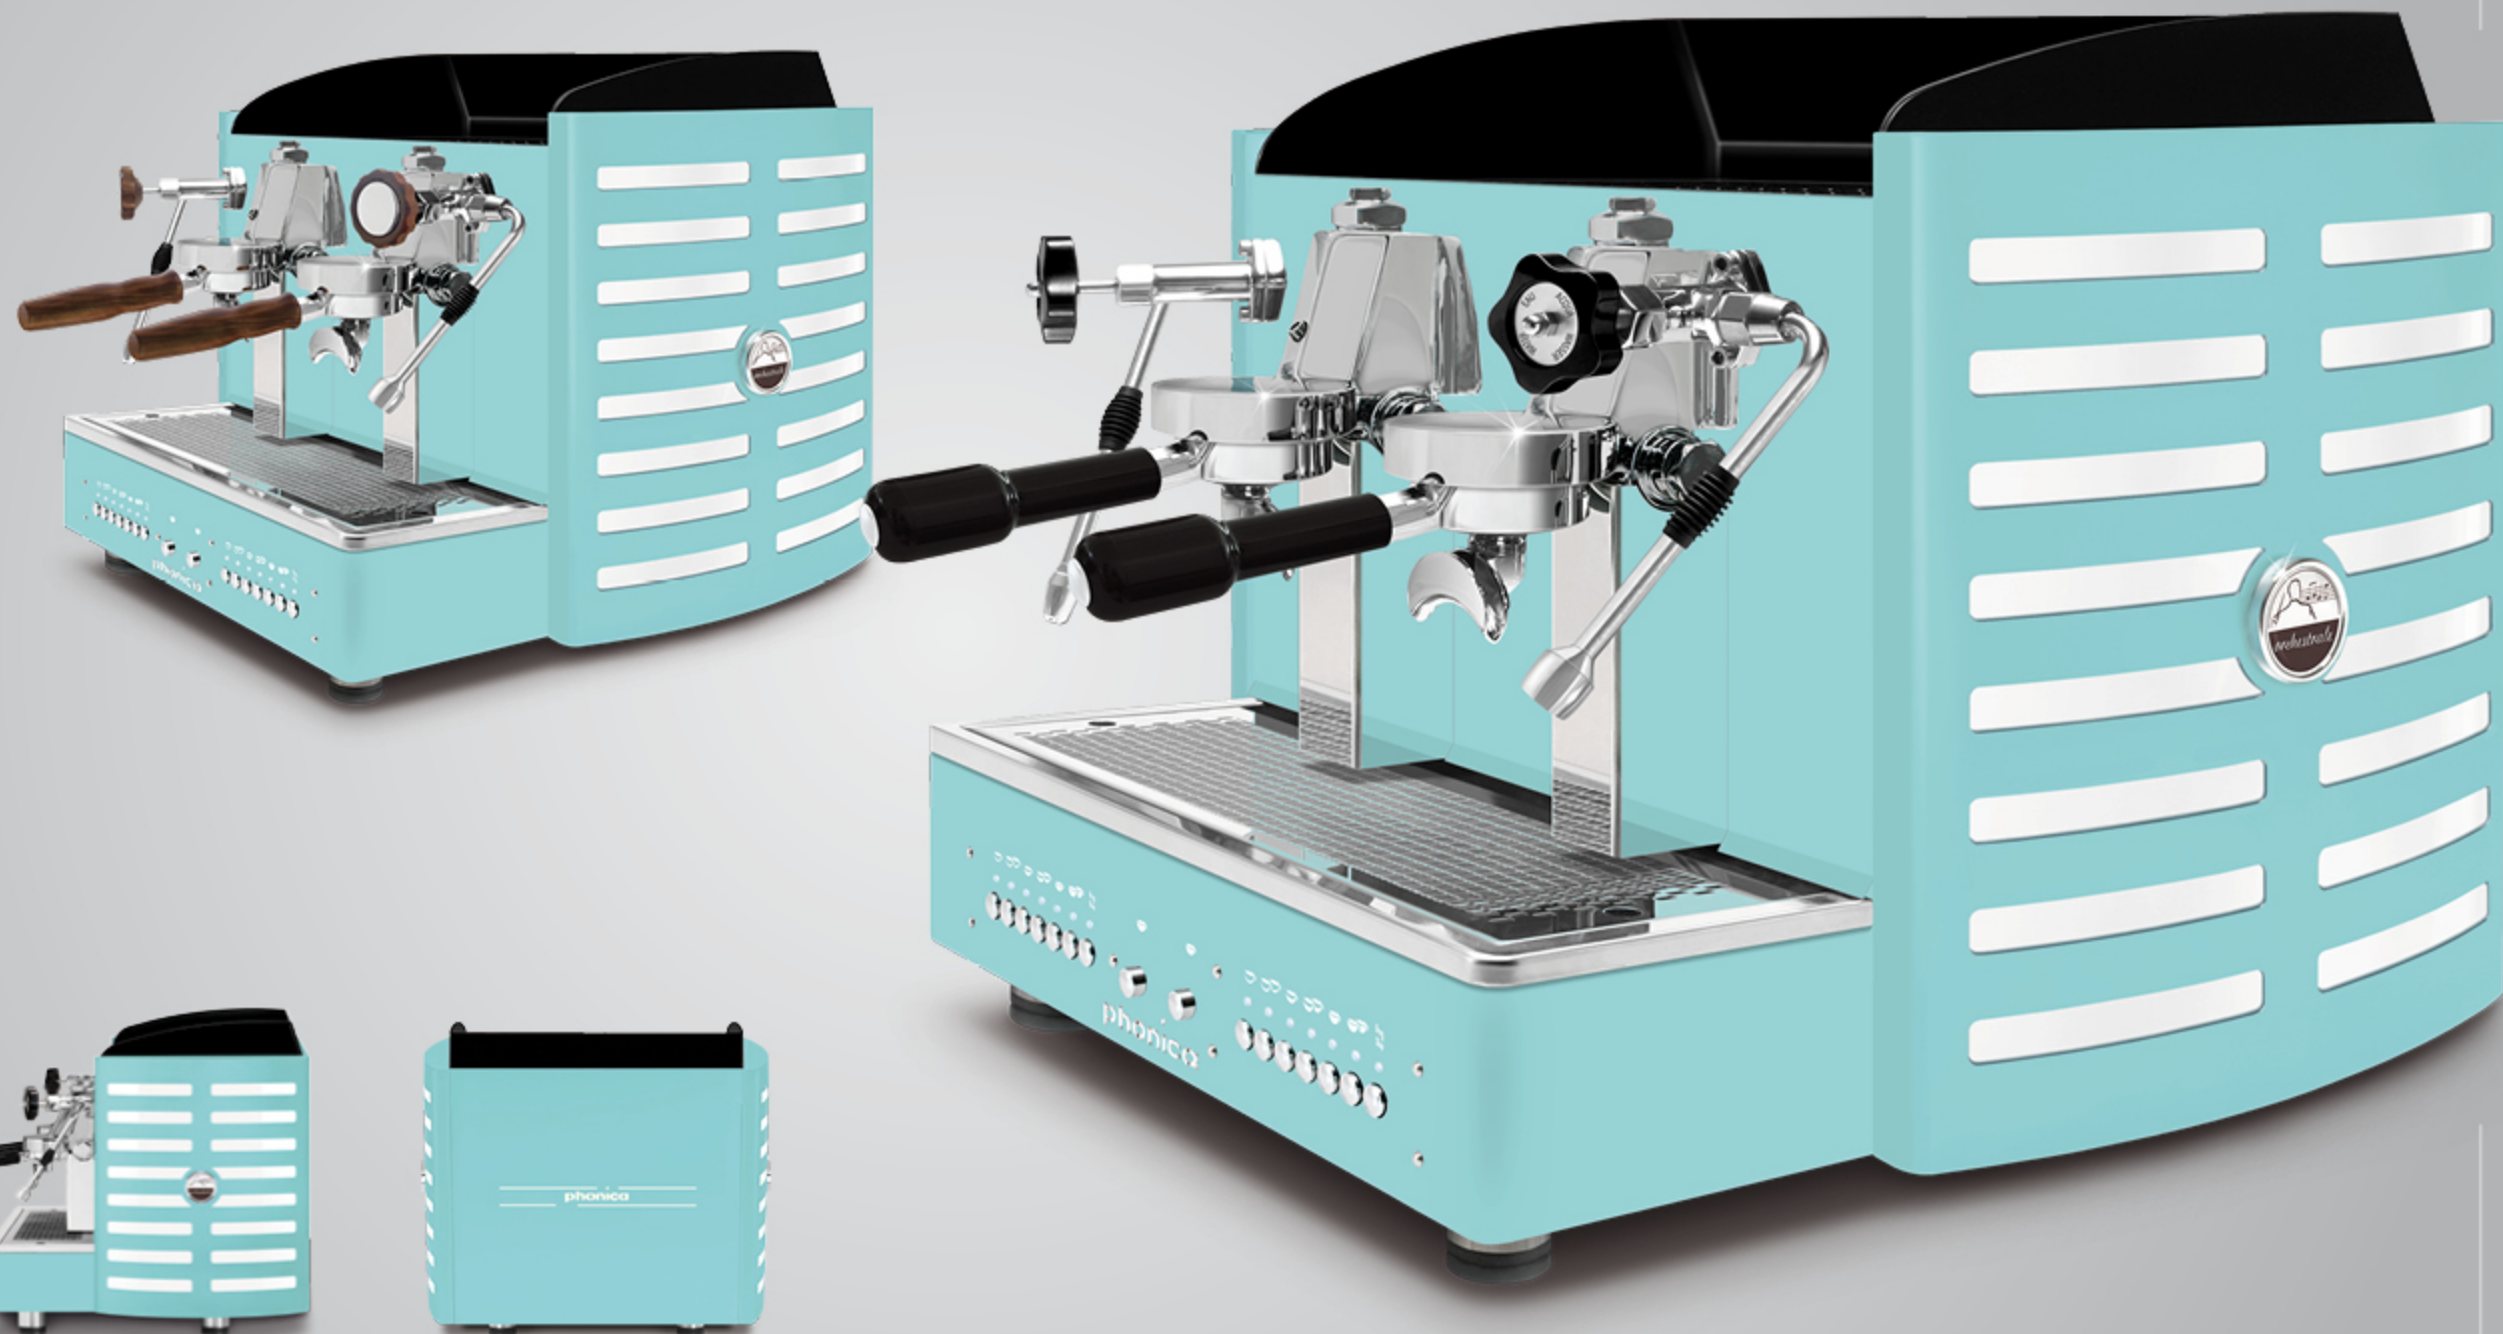

ALL BLUE TIFFANY

AUTOMATIC · SEMIAUTOMATIC
2 gr compact

Also available with all other aesthetic optional: painted steel sides and/or back white, black, rust brown, blue Tiffany, copper.

All finishings can have many different colour methacrylate: white, green, red, yellow, orange, blue, violet, silver mirror, gold mirror.