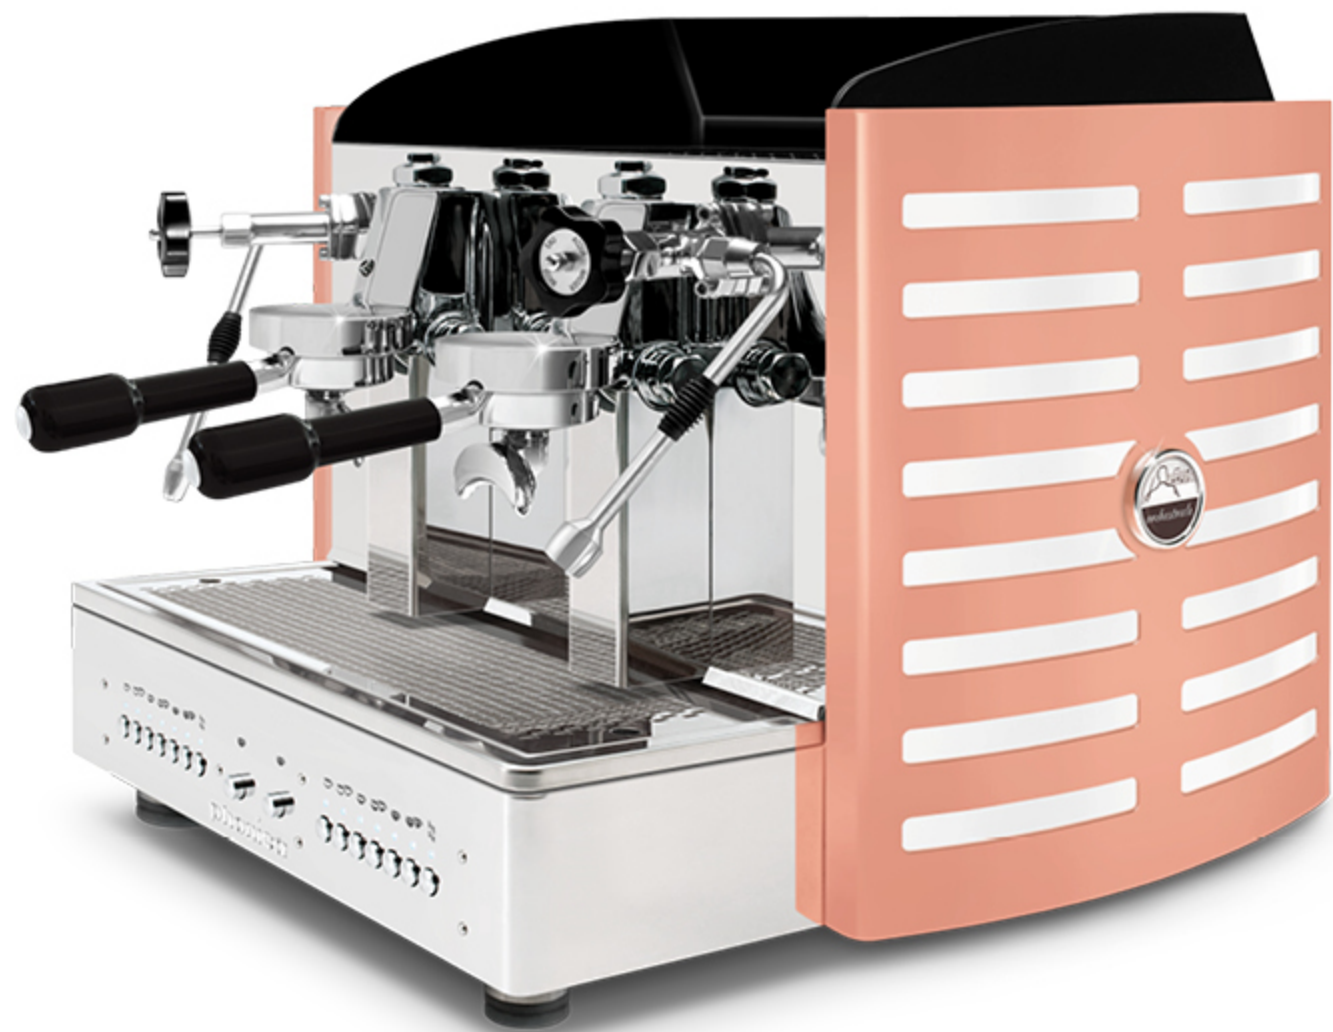

steel painted **copper** back

white methacrylate

back light logo in: violet, **white**, green, red, orange, yellow and blue

steel painted **copper** sides
black methacrylate

steel painted **copper** sides
white methacrylate