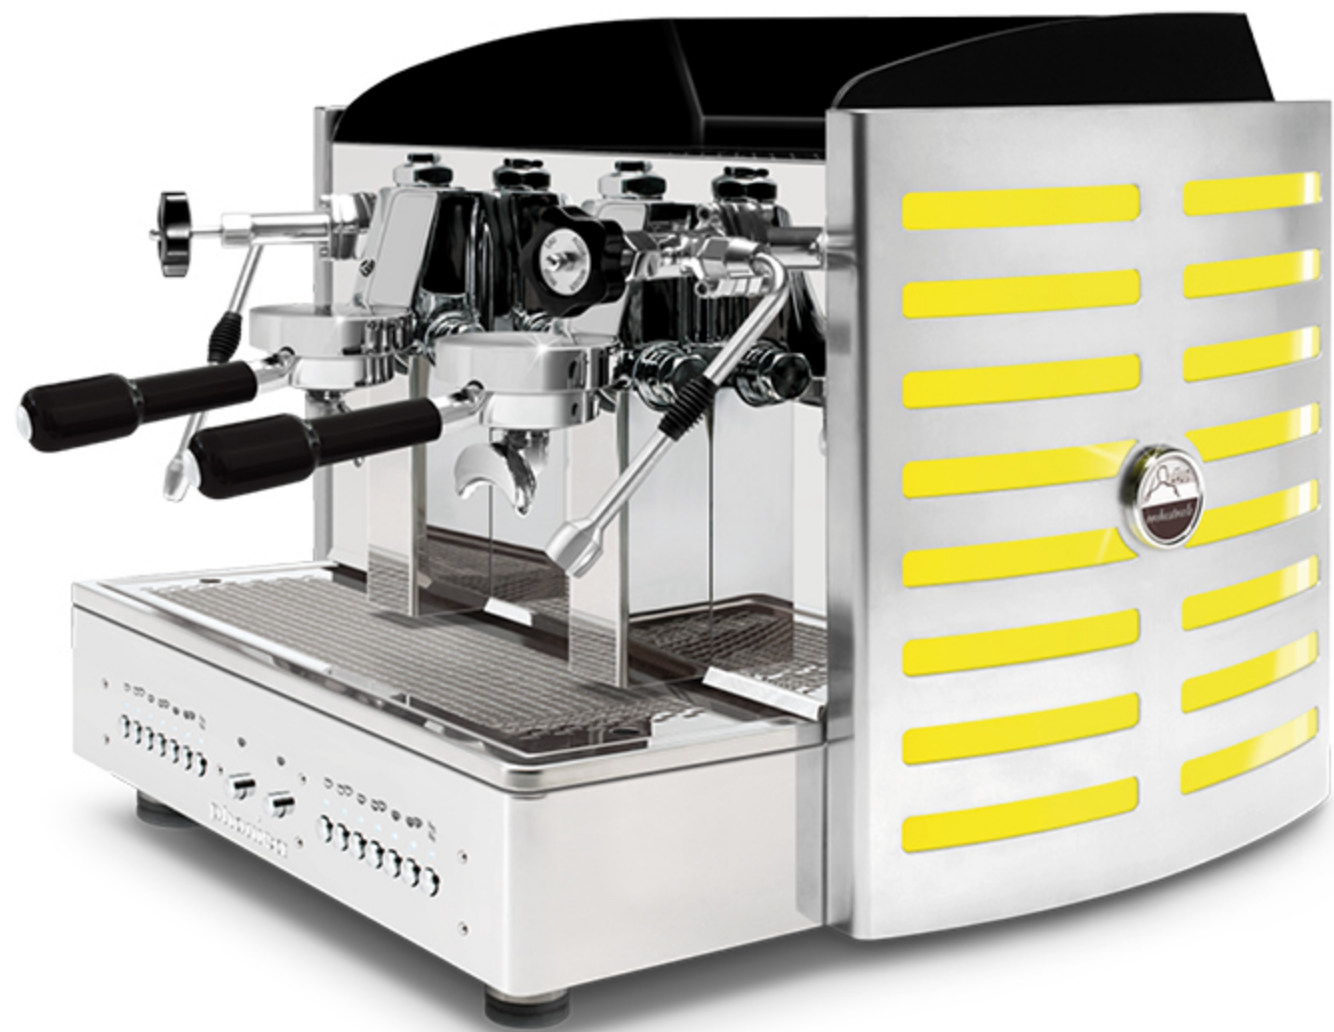

satin steel sides
yellow methacrylate