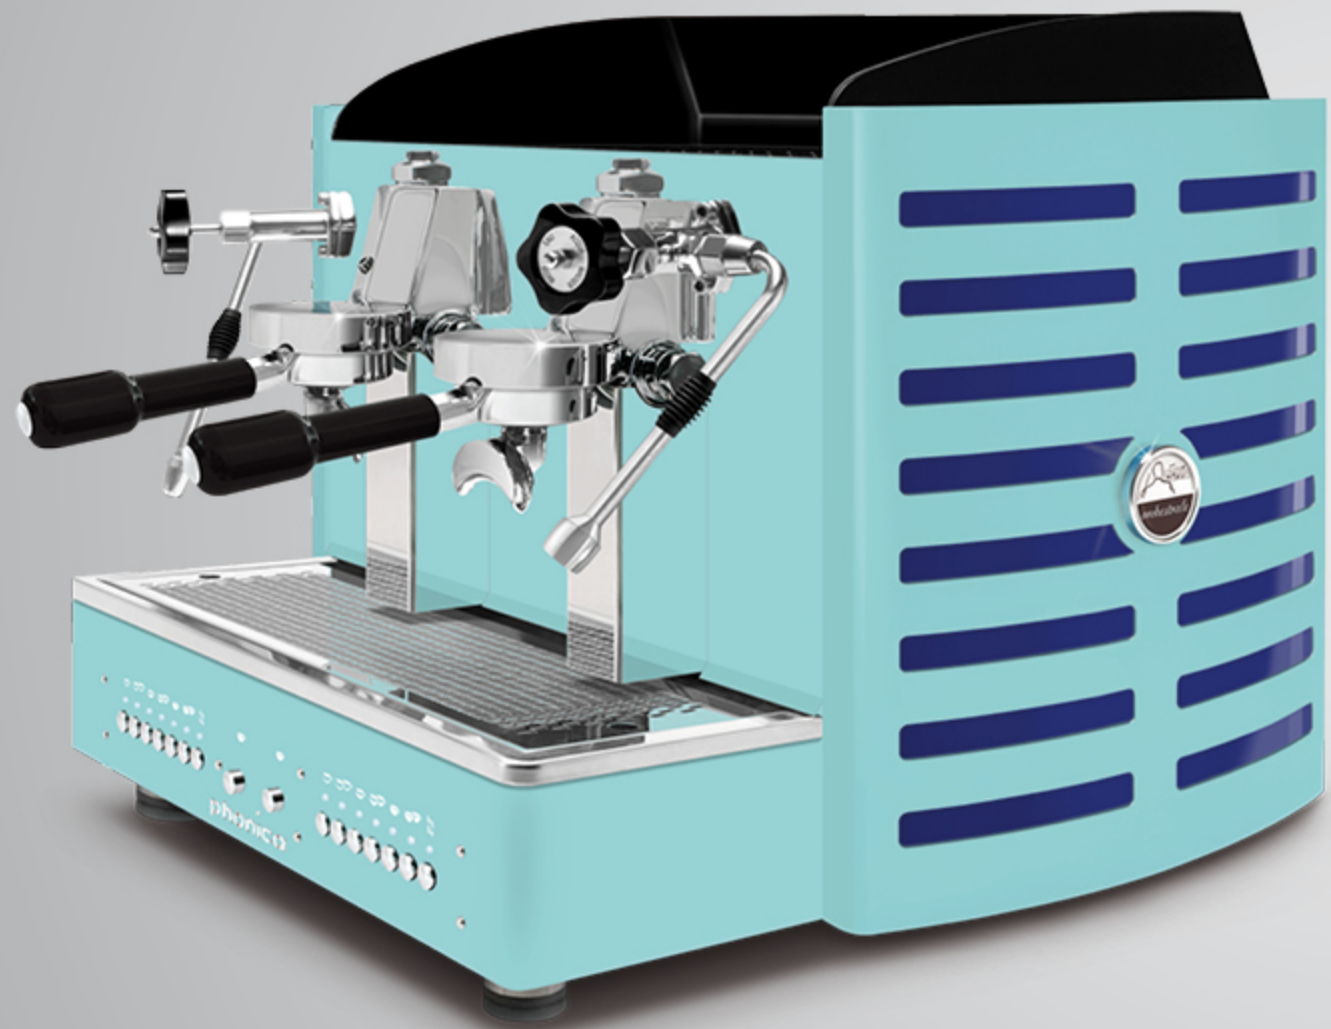

All blue Tiffany
silver methacrylate