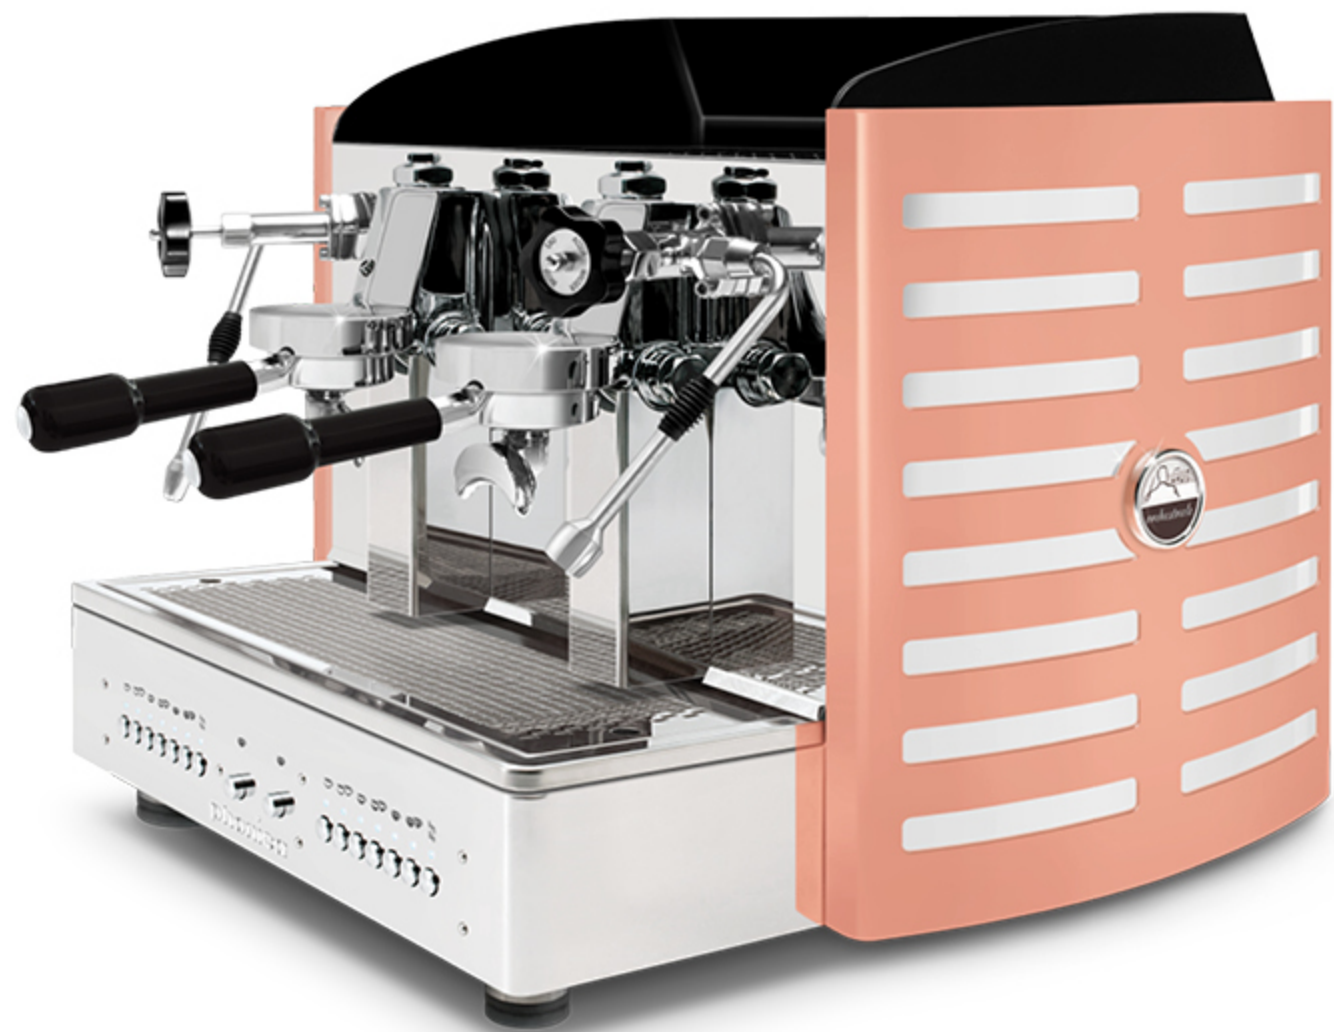

steel painted **copper** sides
silver methacrylate