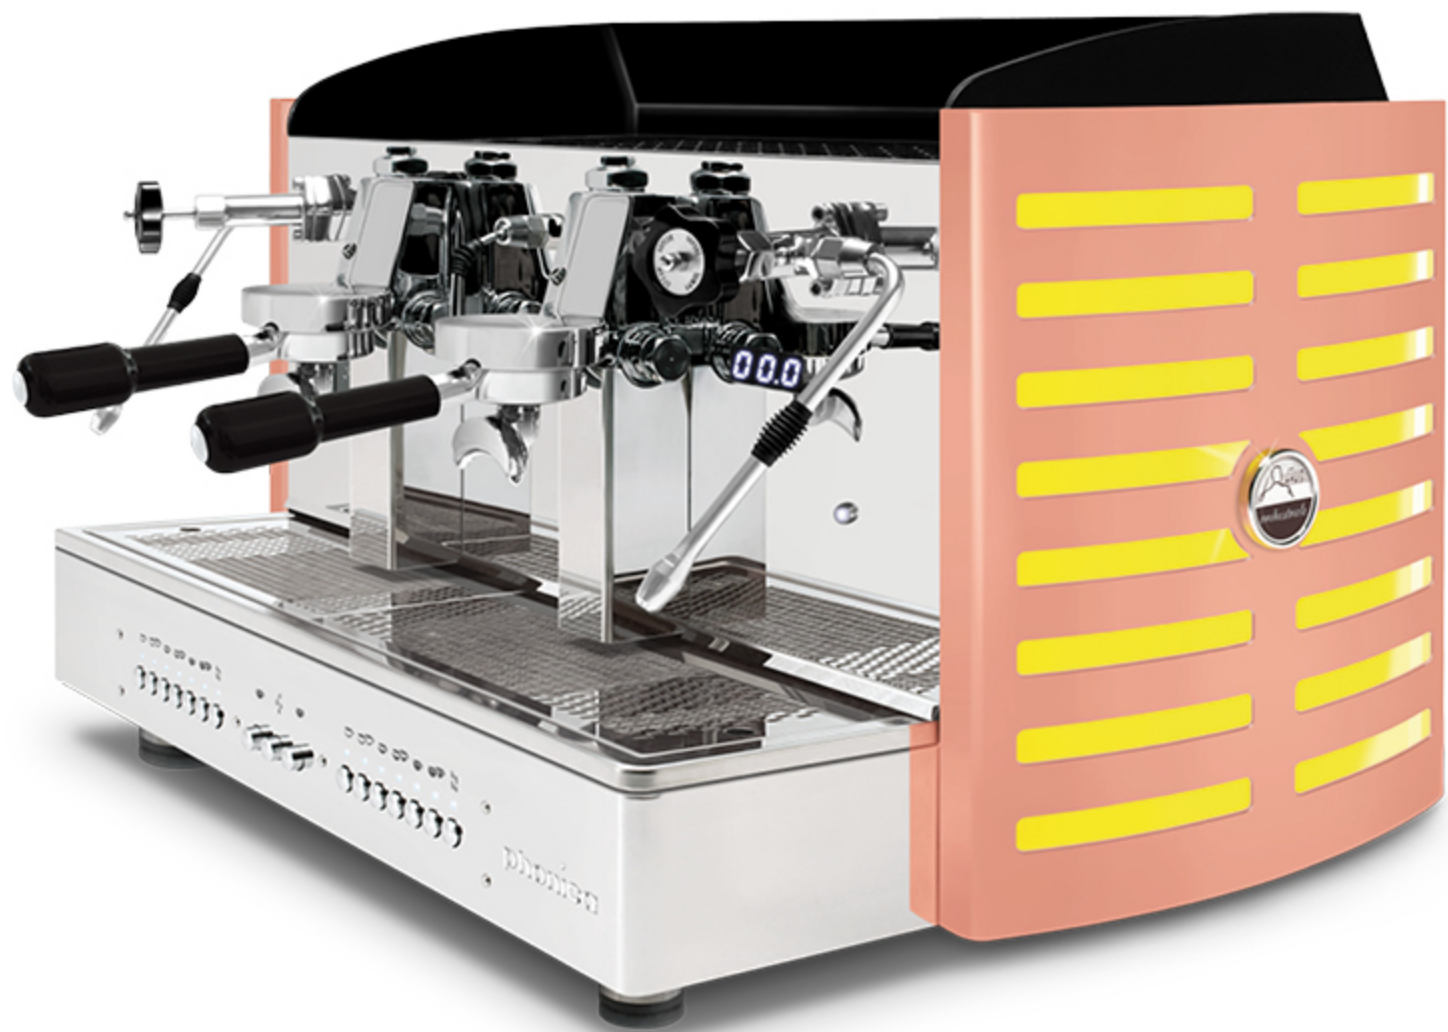

steel painted **copper** sides
yellow methacrylate