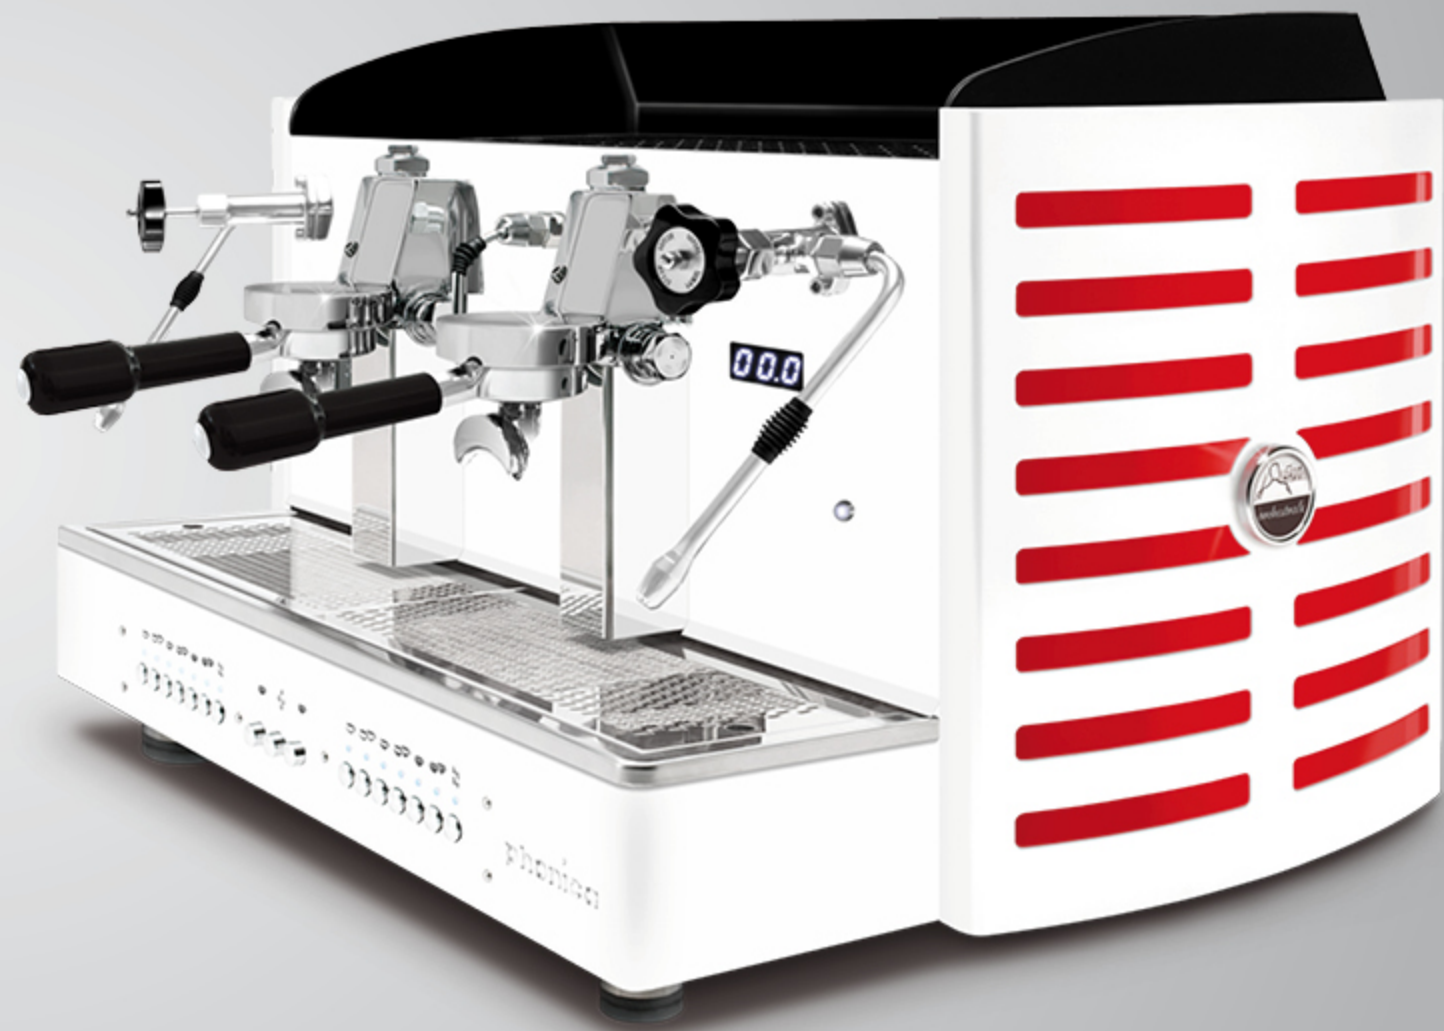

All white
red methacrylate