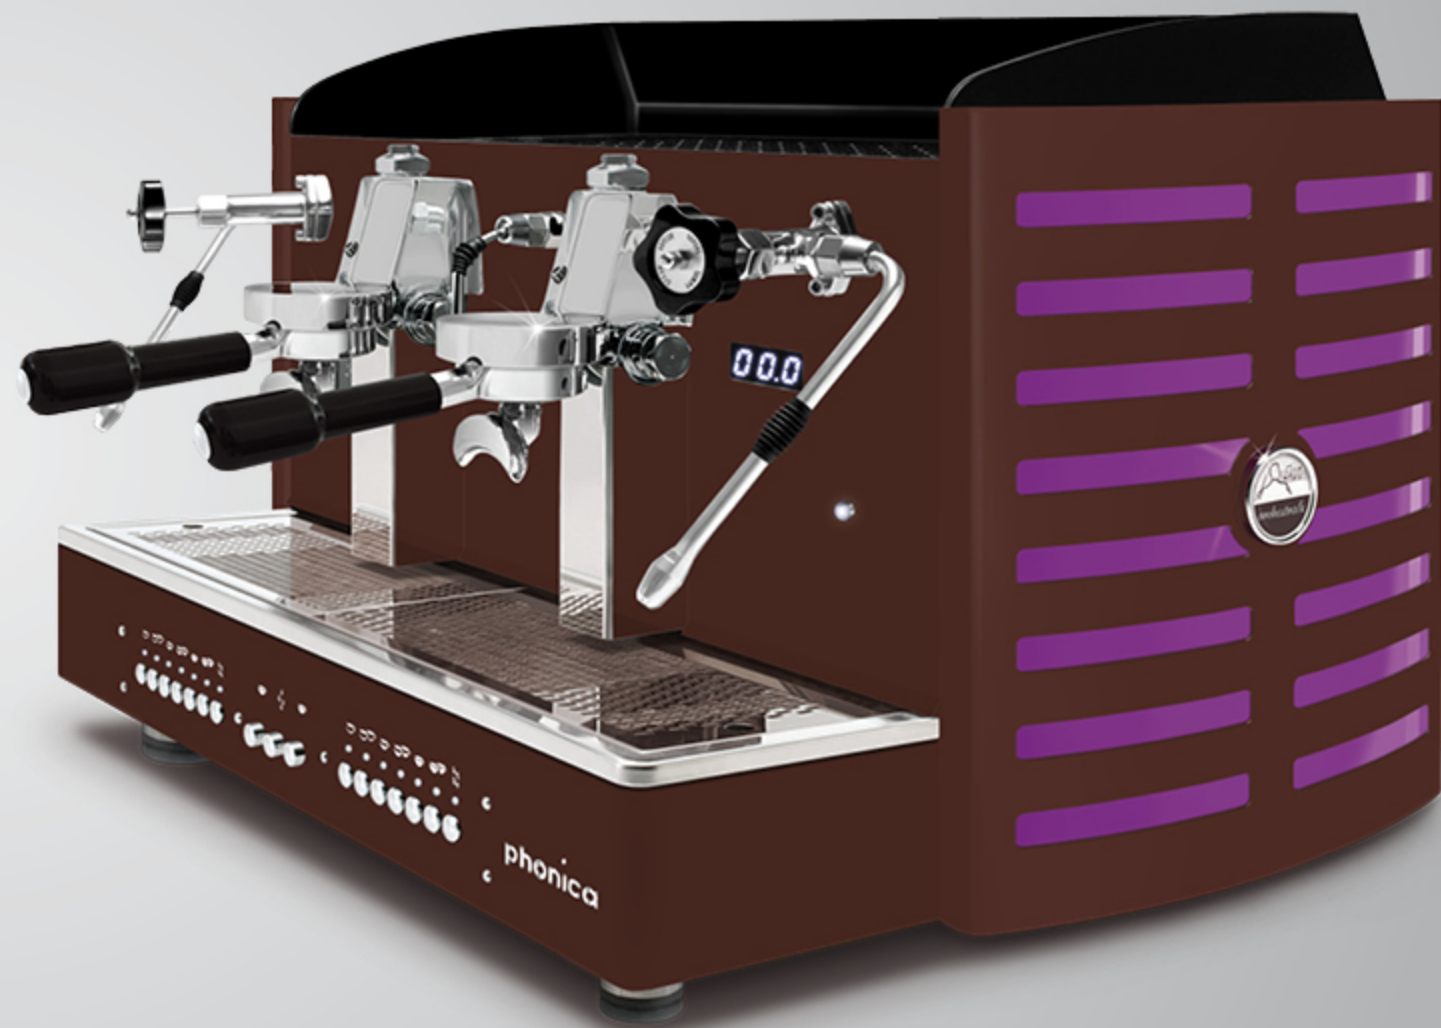

All rust brown
violet methacrylate