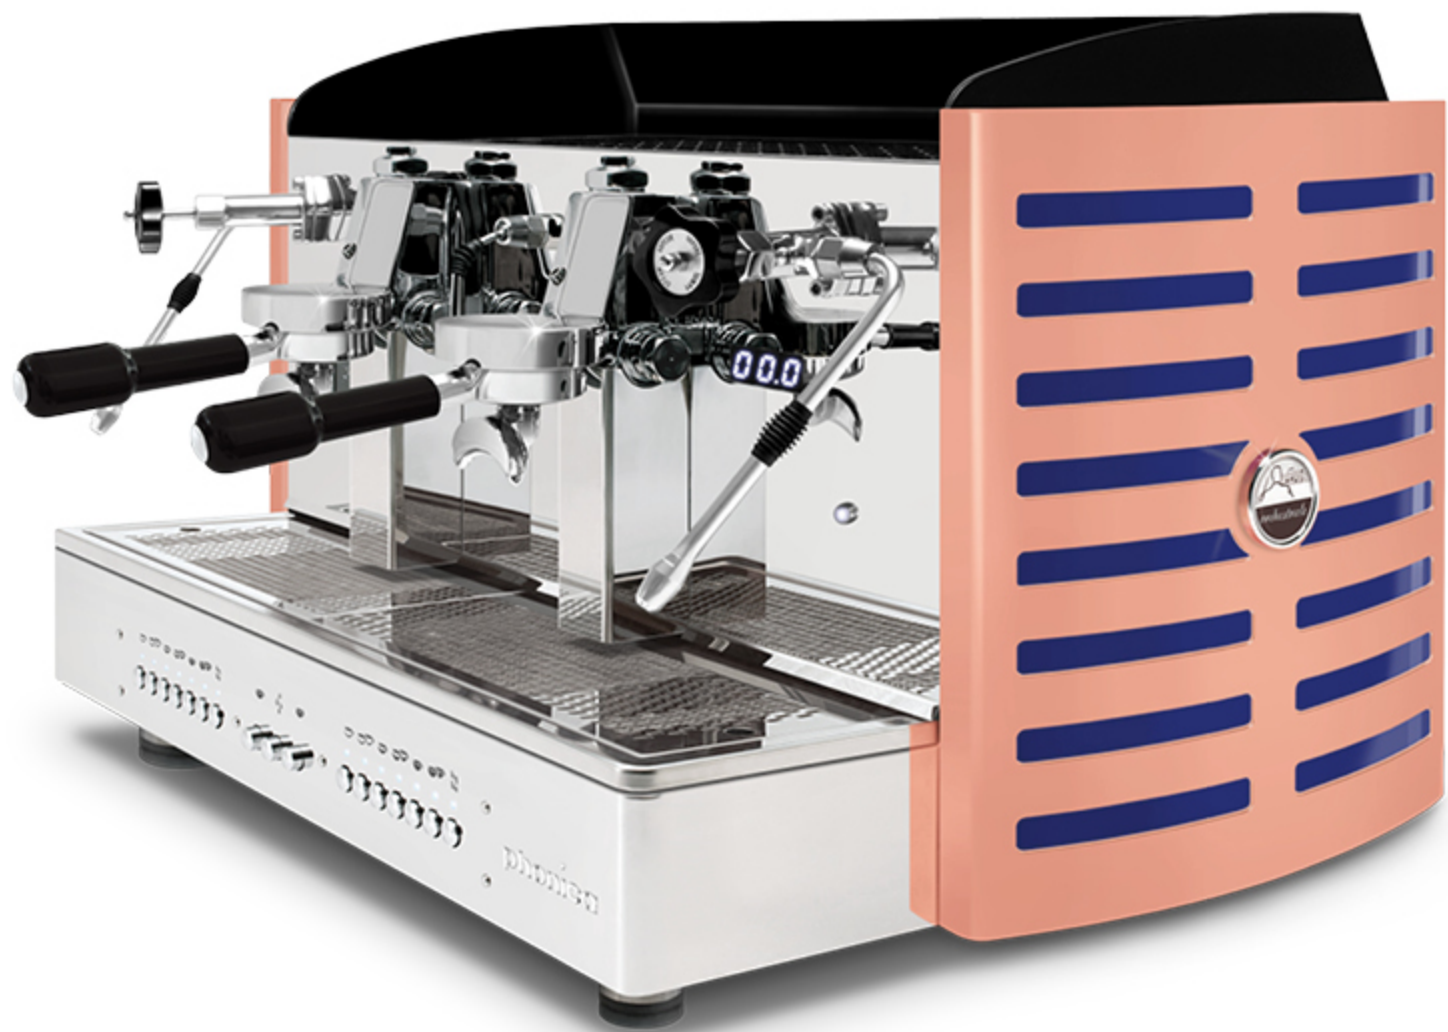

steel painted **copper** sides
blue methacrylate