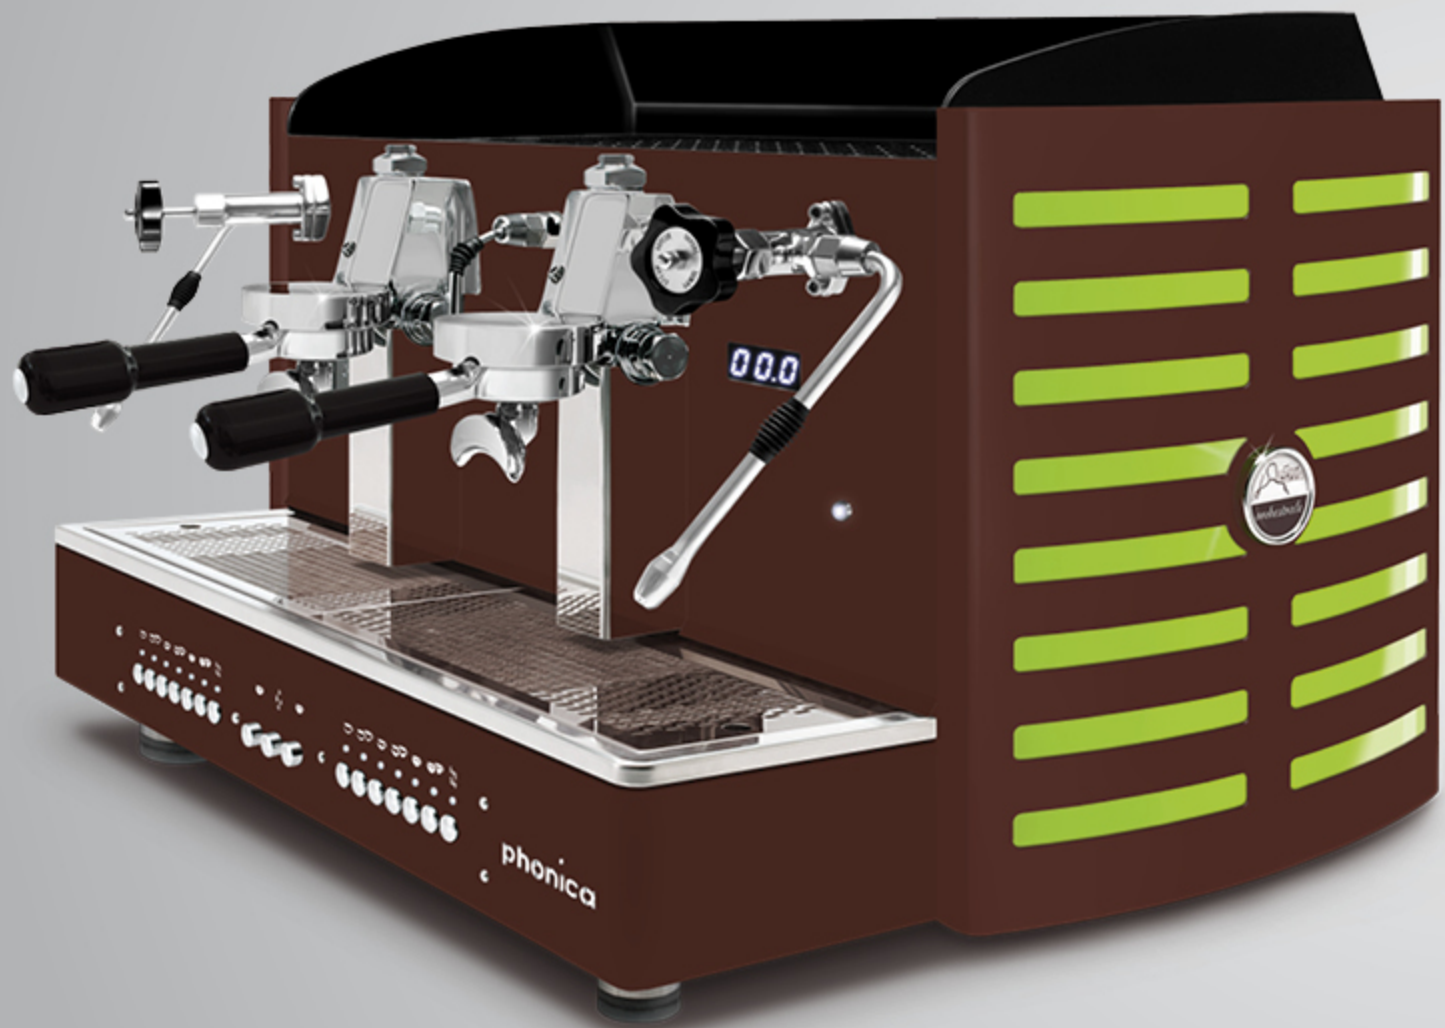

All rust brown
green methacrylate