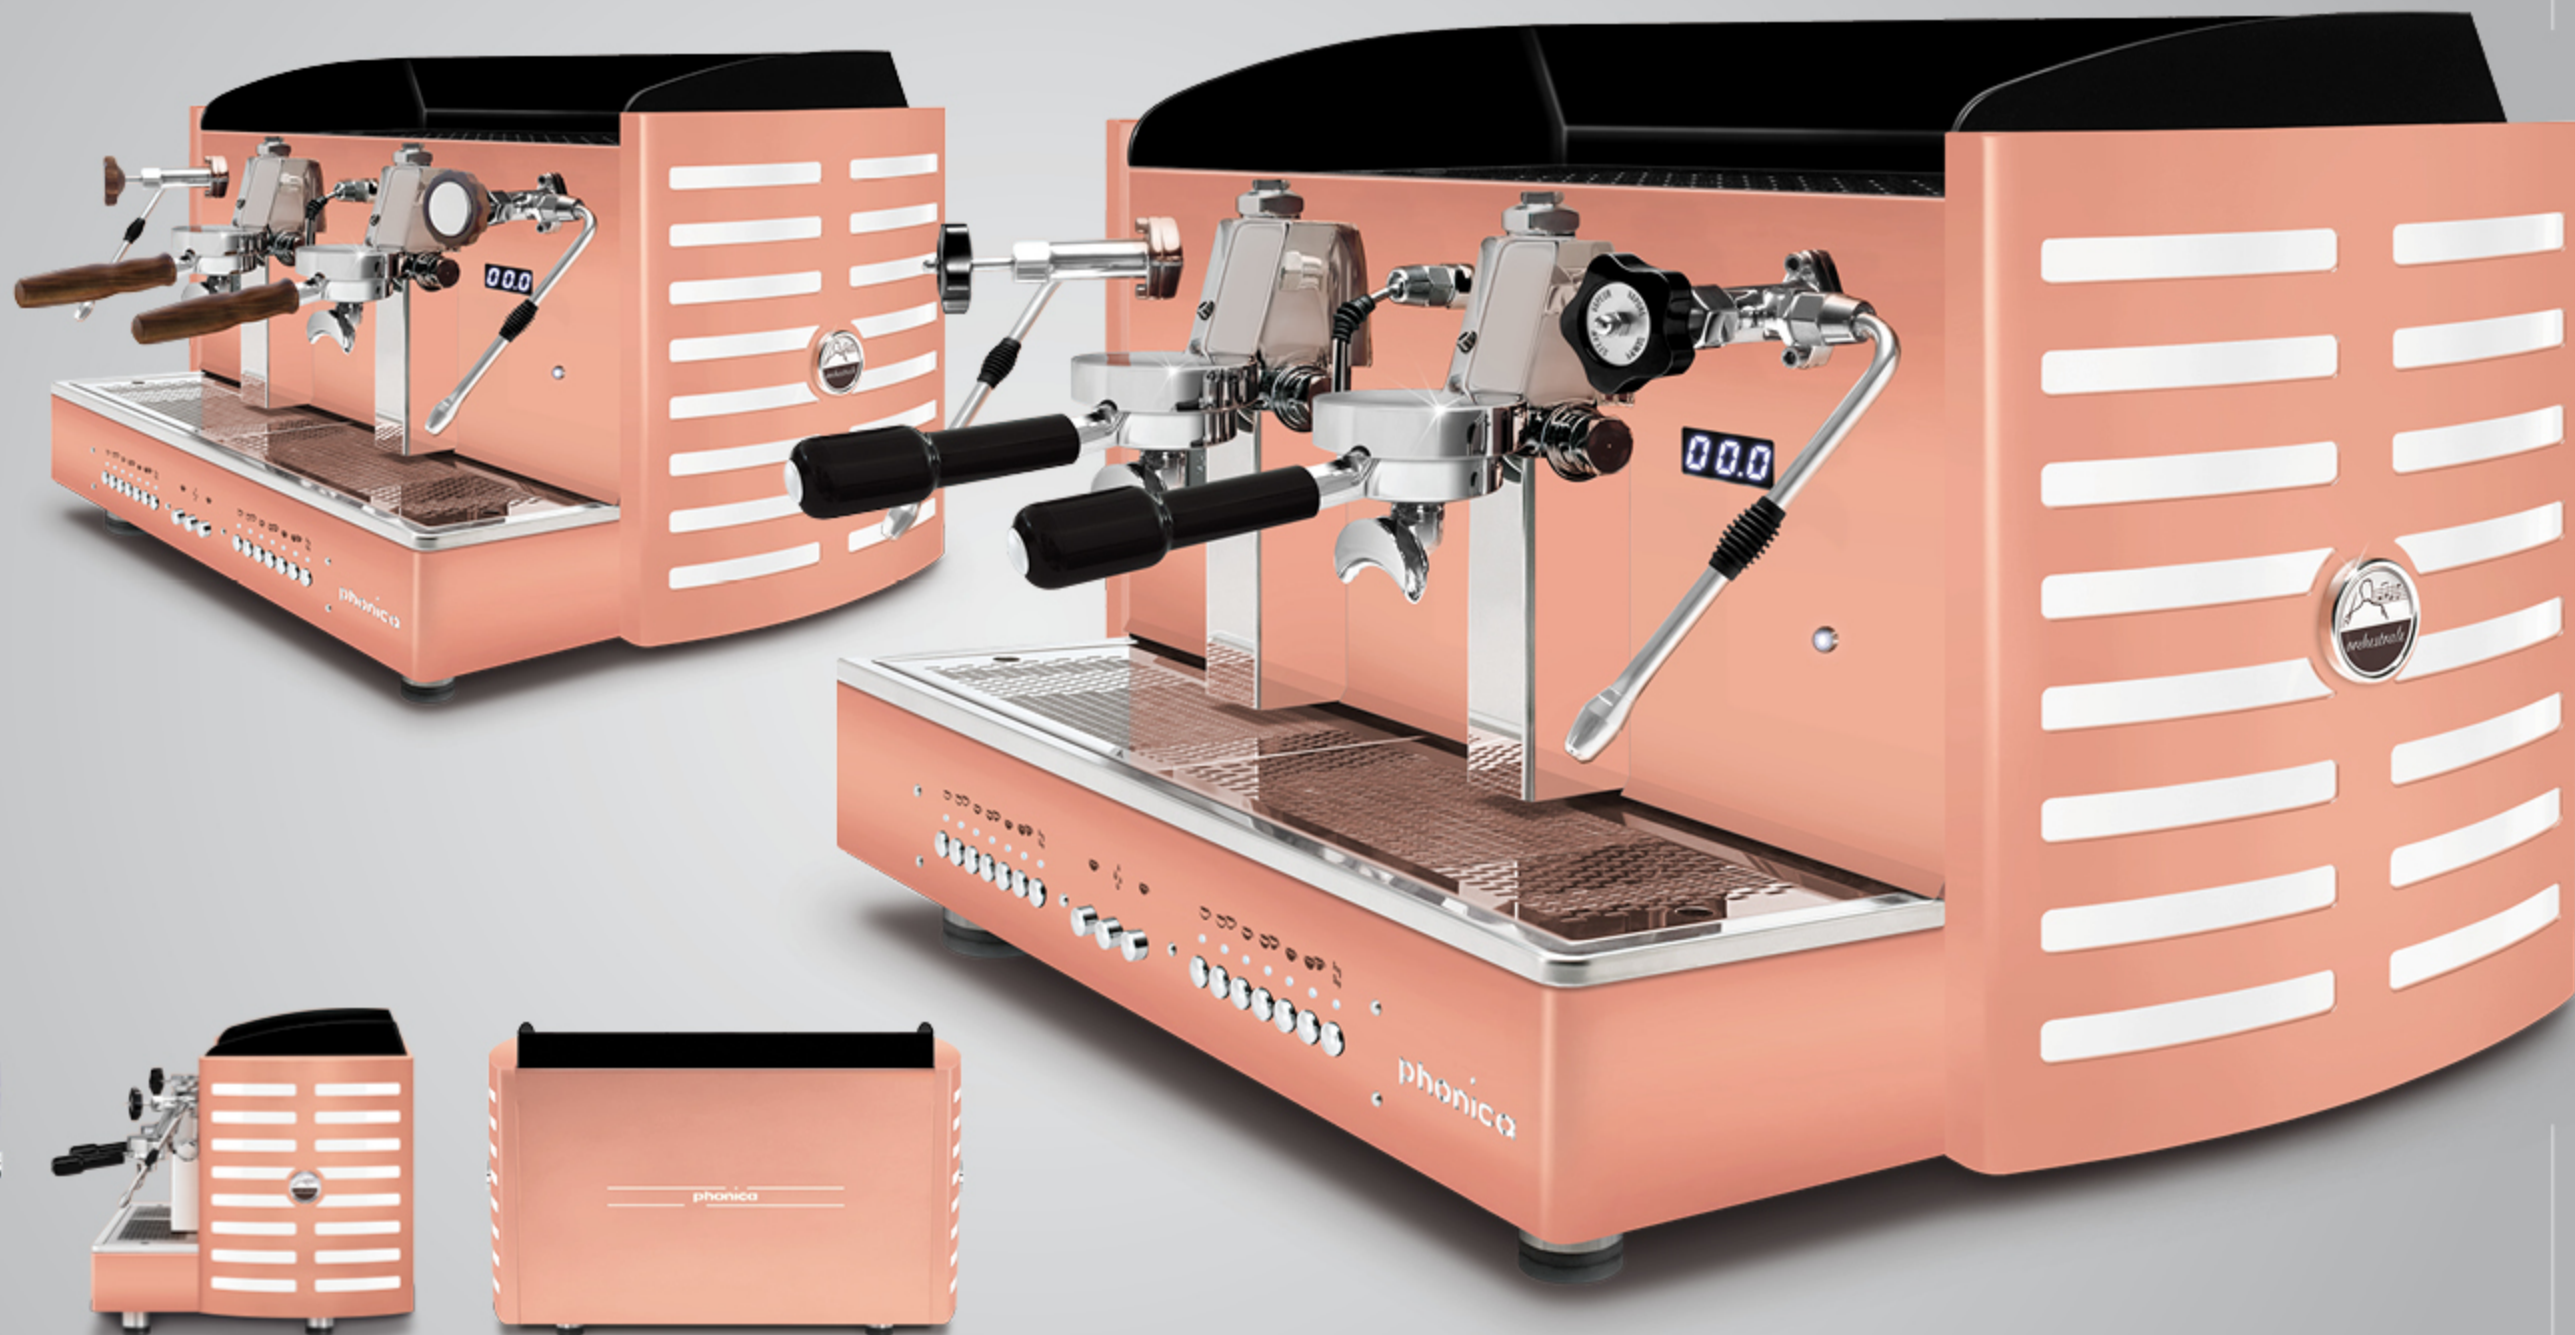

ALL COPPER

AUTOMATIC · SEMIAUTOMATIC
2 gr

Also available with all other aesthetic optional: painted steel sides and/or back white, black, rust brown, blue Tiffany, copper.

All finishings can have many different colour methacrylate: white, green, red, yellow, orange, blue, violet, silver mirror, gold mirror.