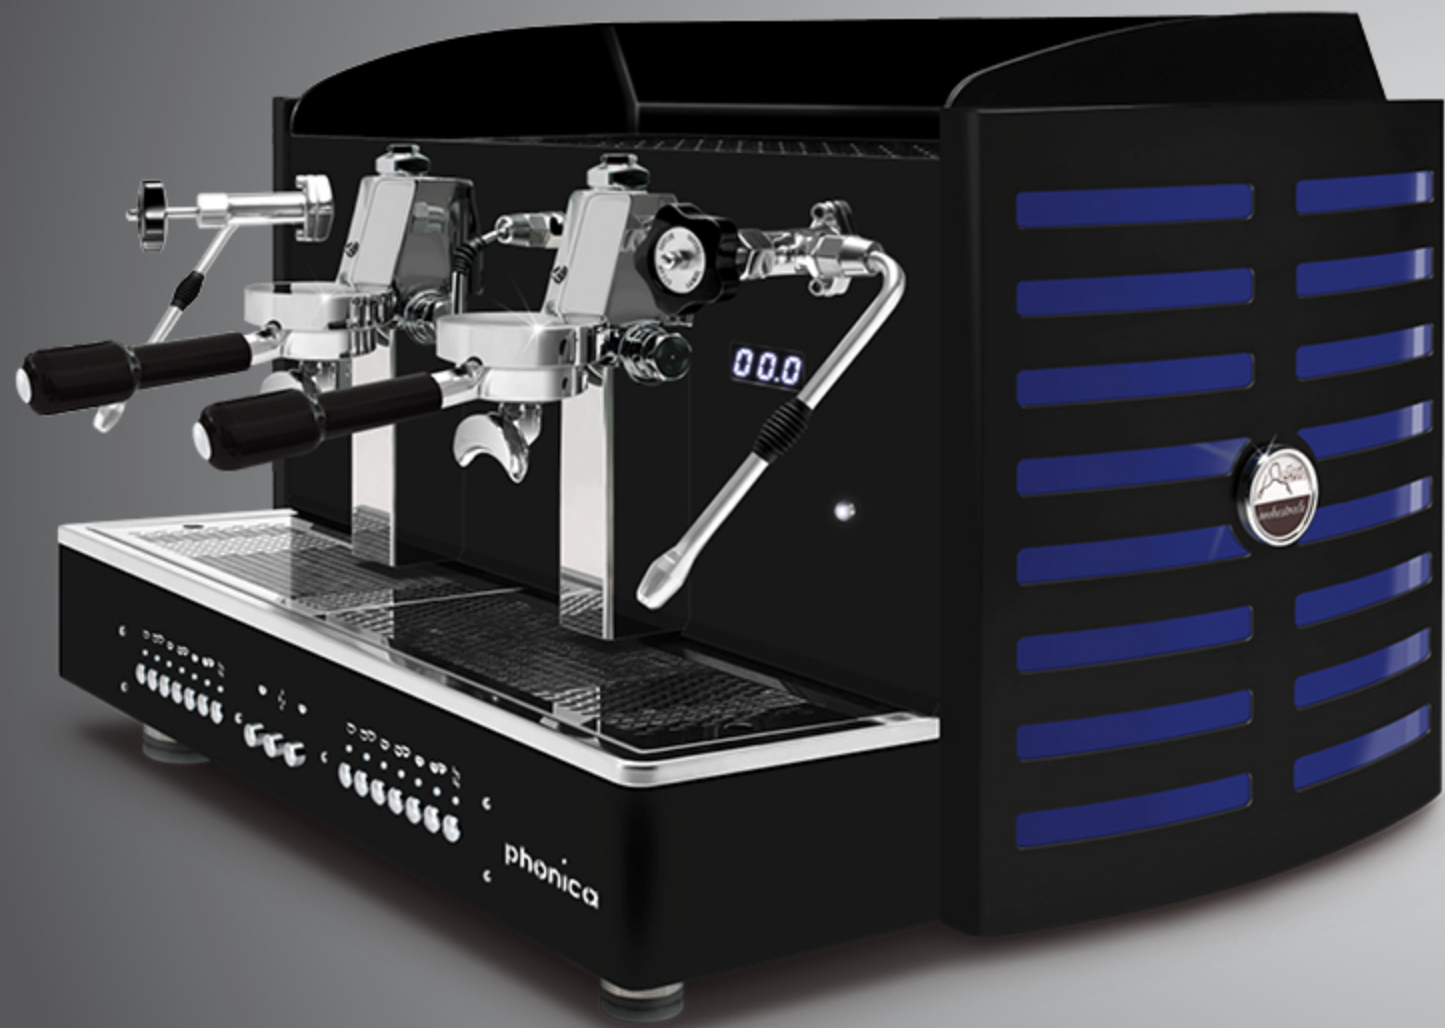

All black
blue methacrylate