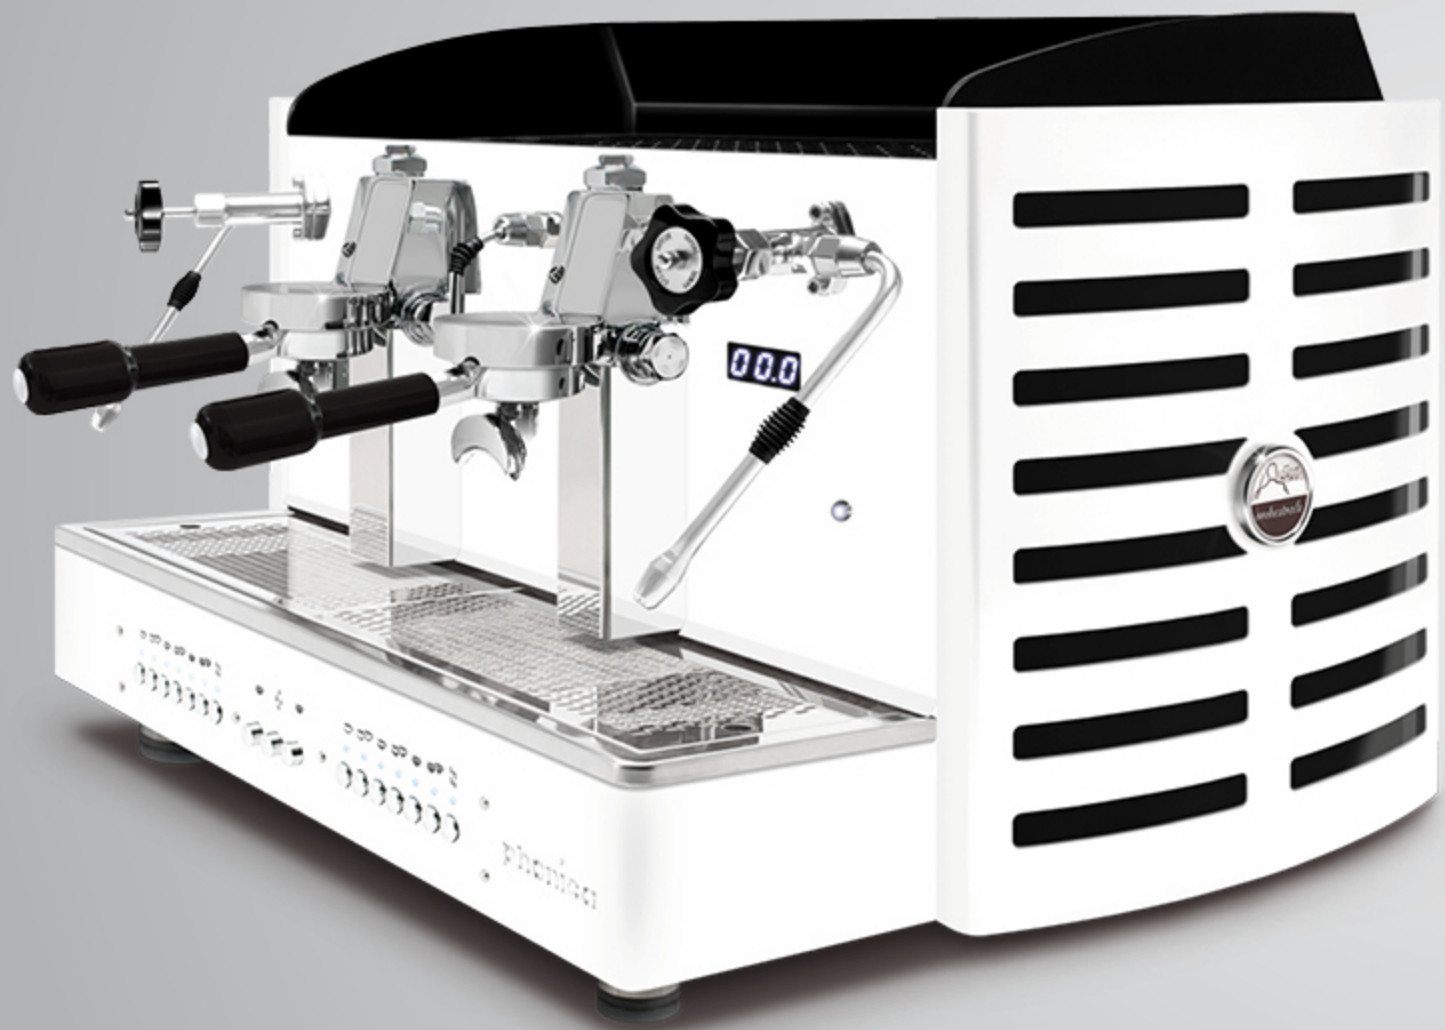

All white
black methacrylate