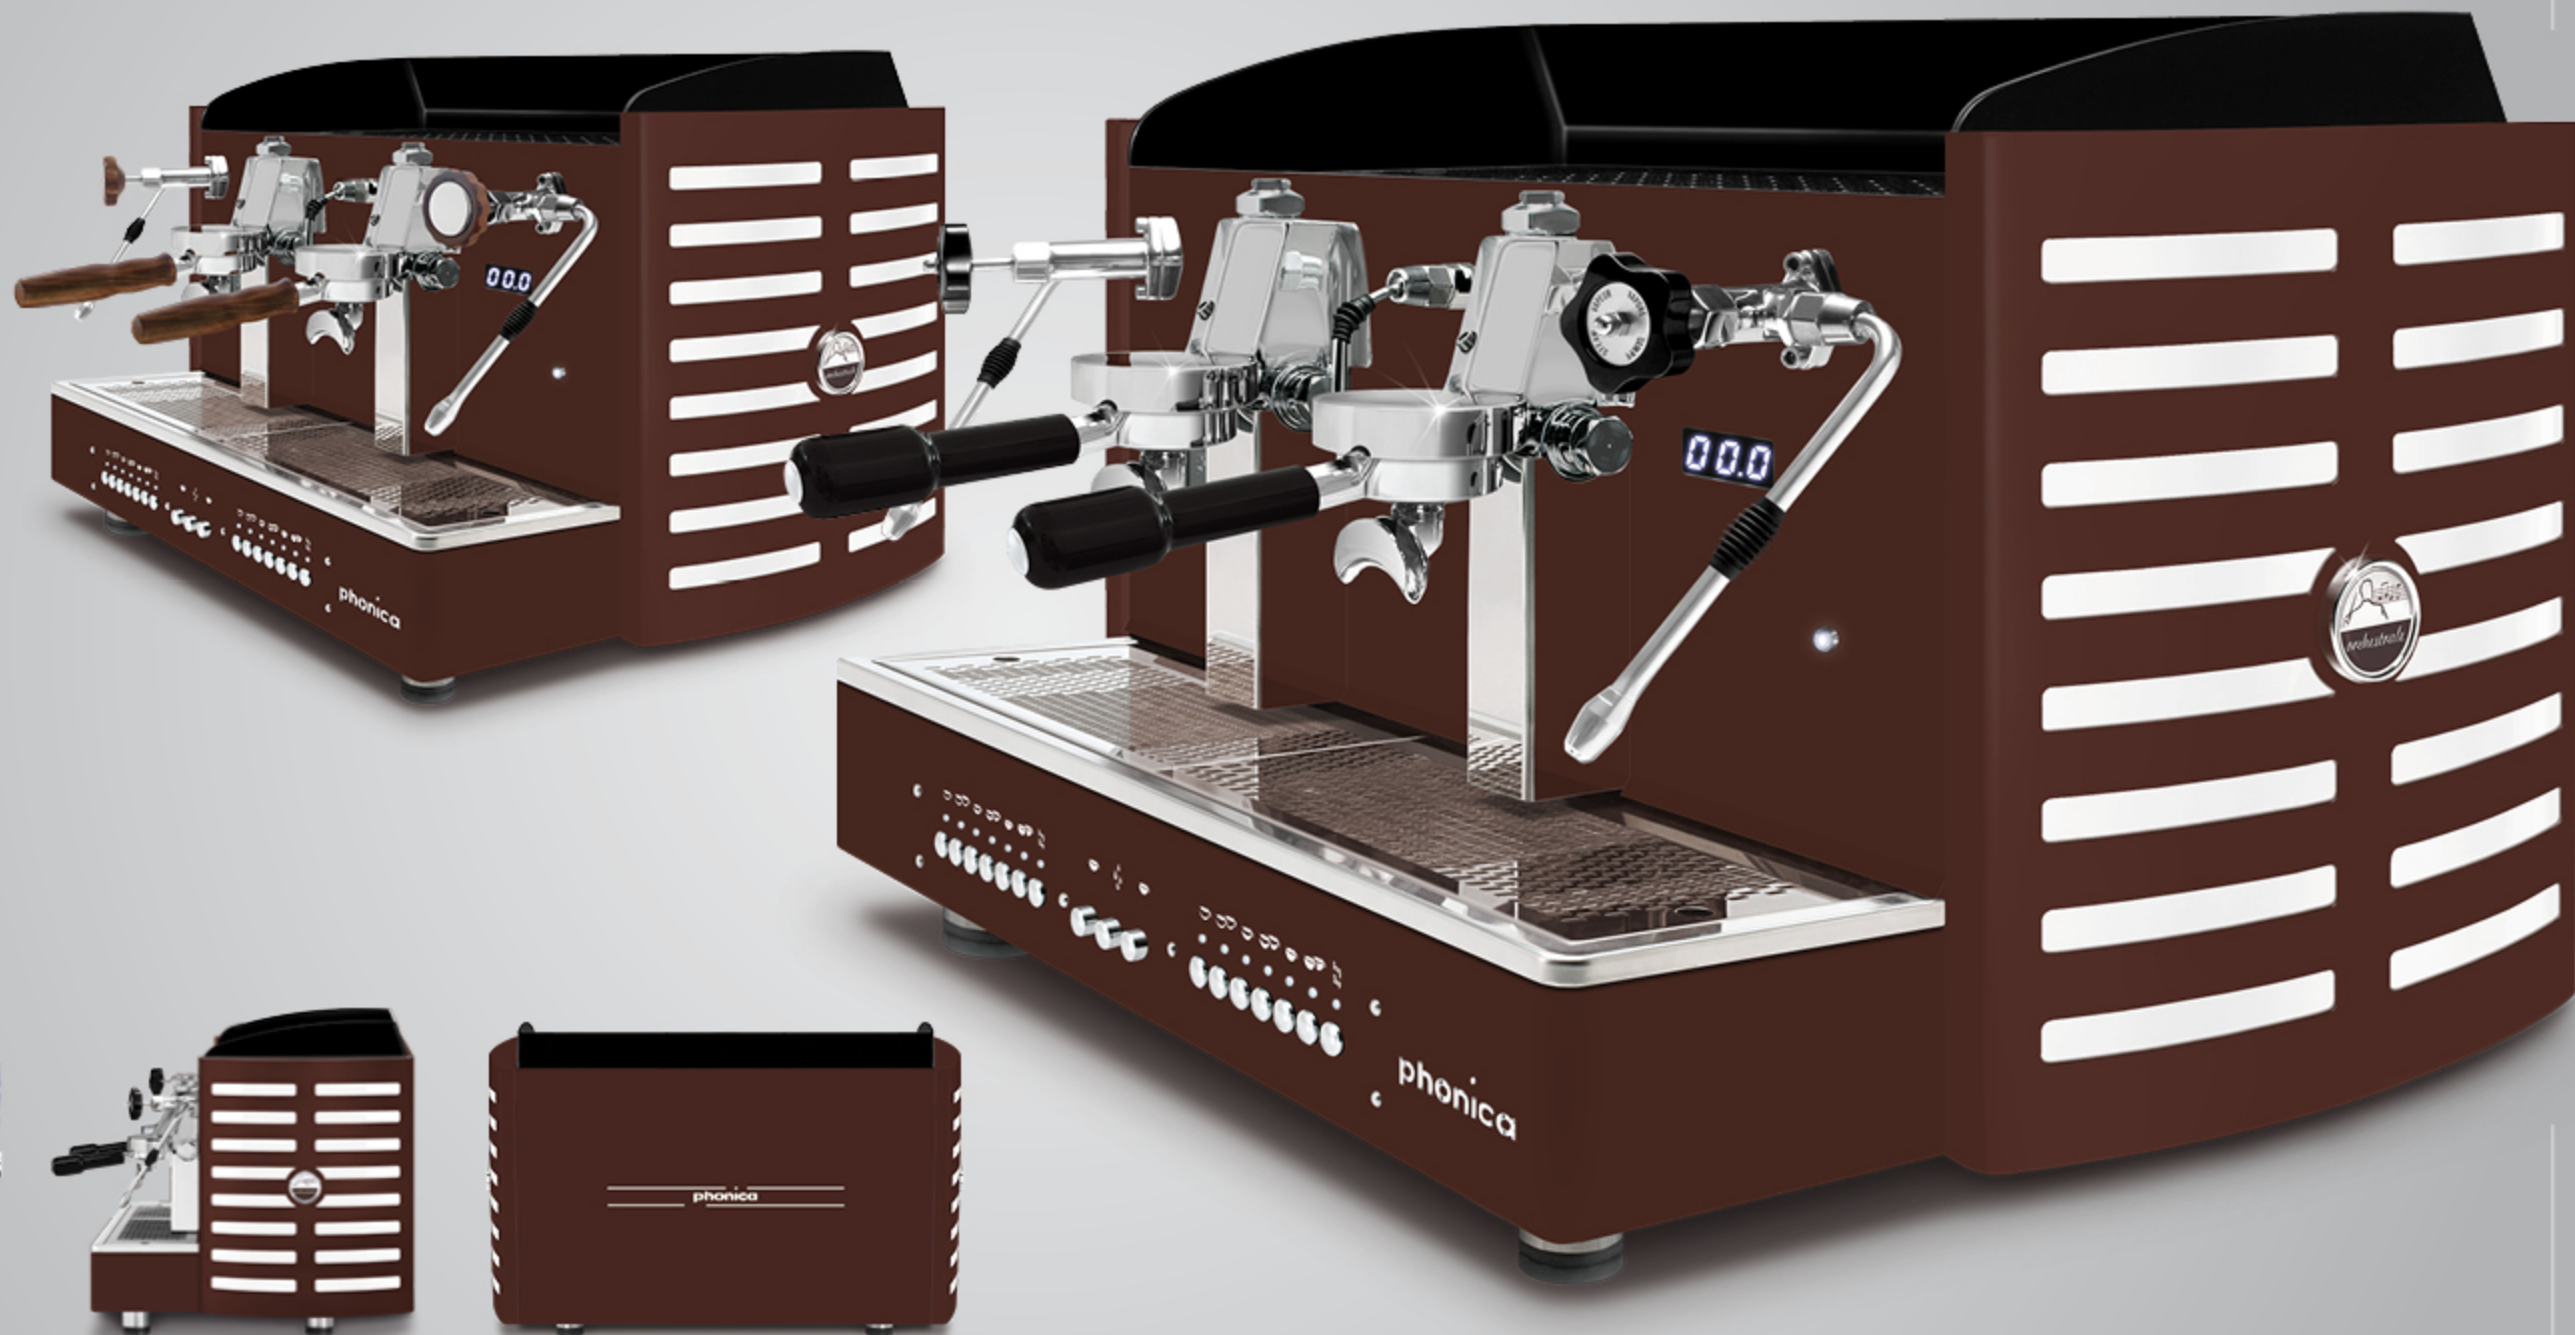

ALL RUST BROWN

AUTOMATIC · SEMIAUTOMATIC
2 gr

Also available with all other aesthetic optional: painted steel sides and/or back white, black, rust brown, blue Tiffany, copper.

All finishings can have many different colour methacrylate: white, green, red, yellow, orange, blue, violet, silver mirror, gold mirror.