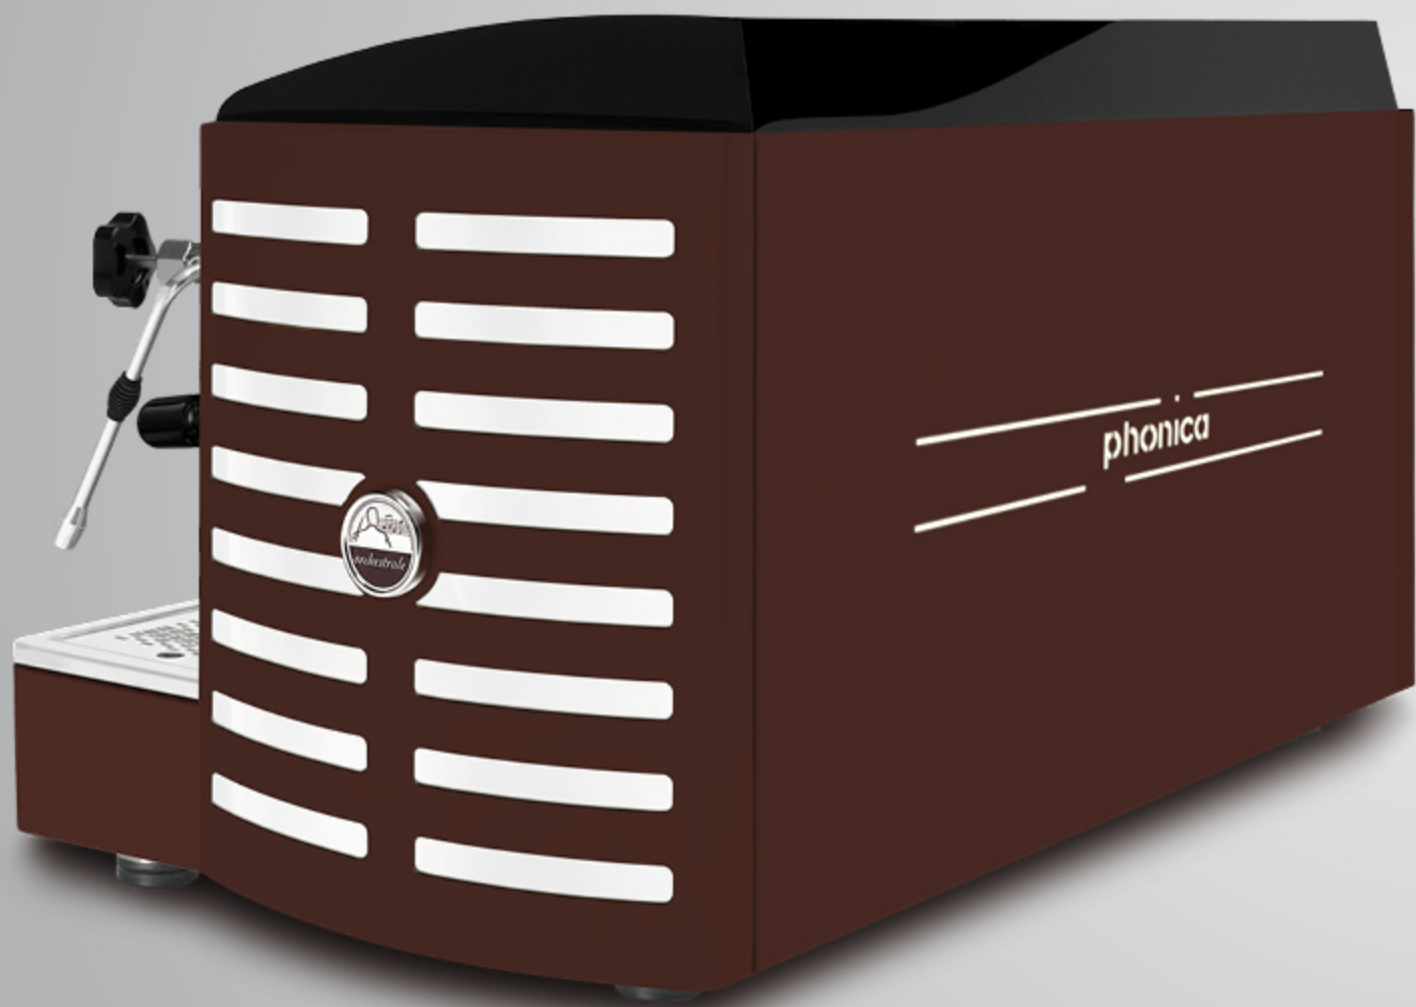

All rust brown back
white methacrylate
back light logo in: violet, white, green, red, orange, yellow and blue

All rust brown
black methacrylate

All rust brown
white methacrylate

All rust brown
green methacrylate