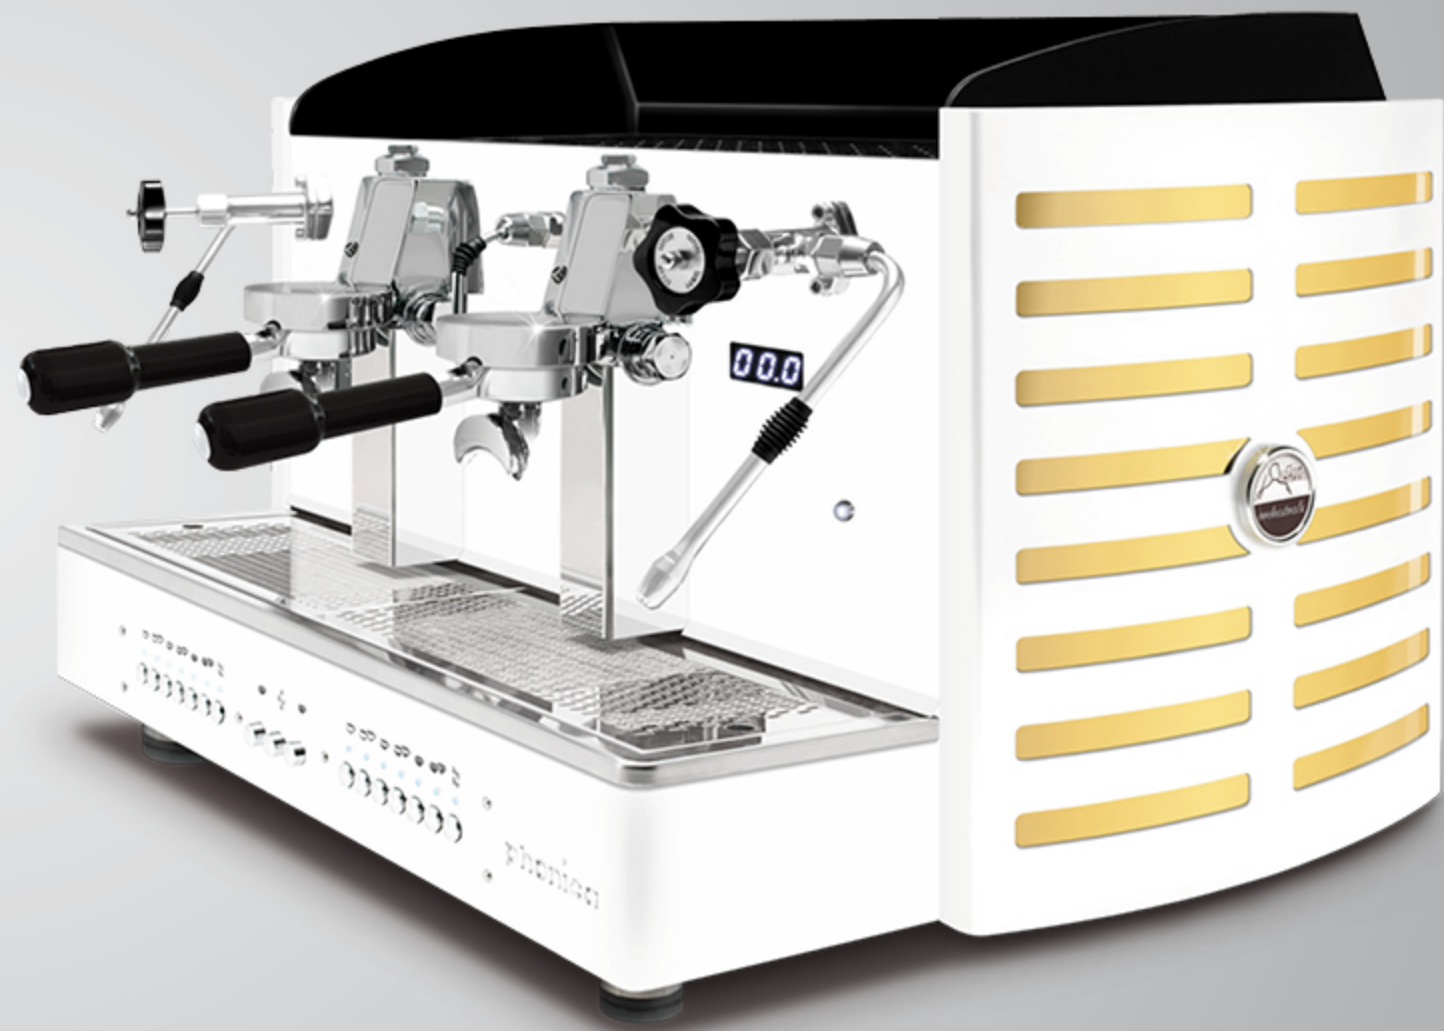

All white
gold methacrylate