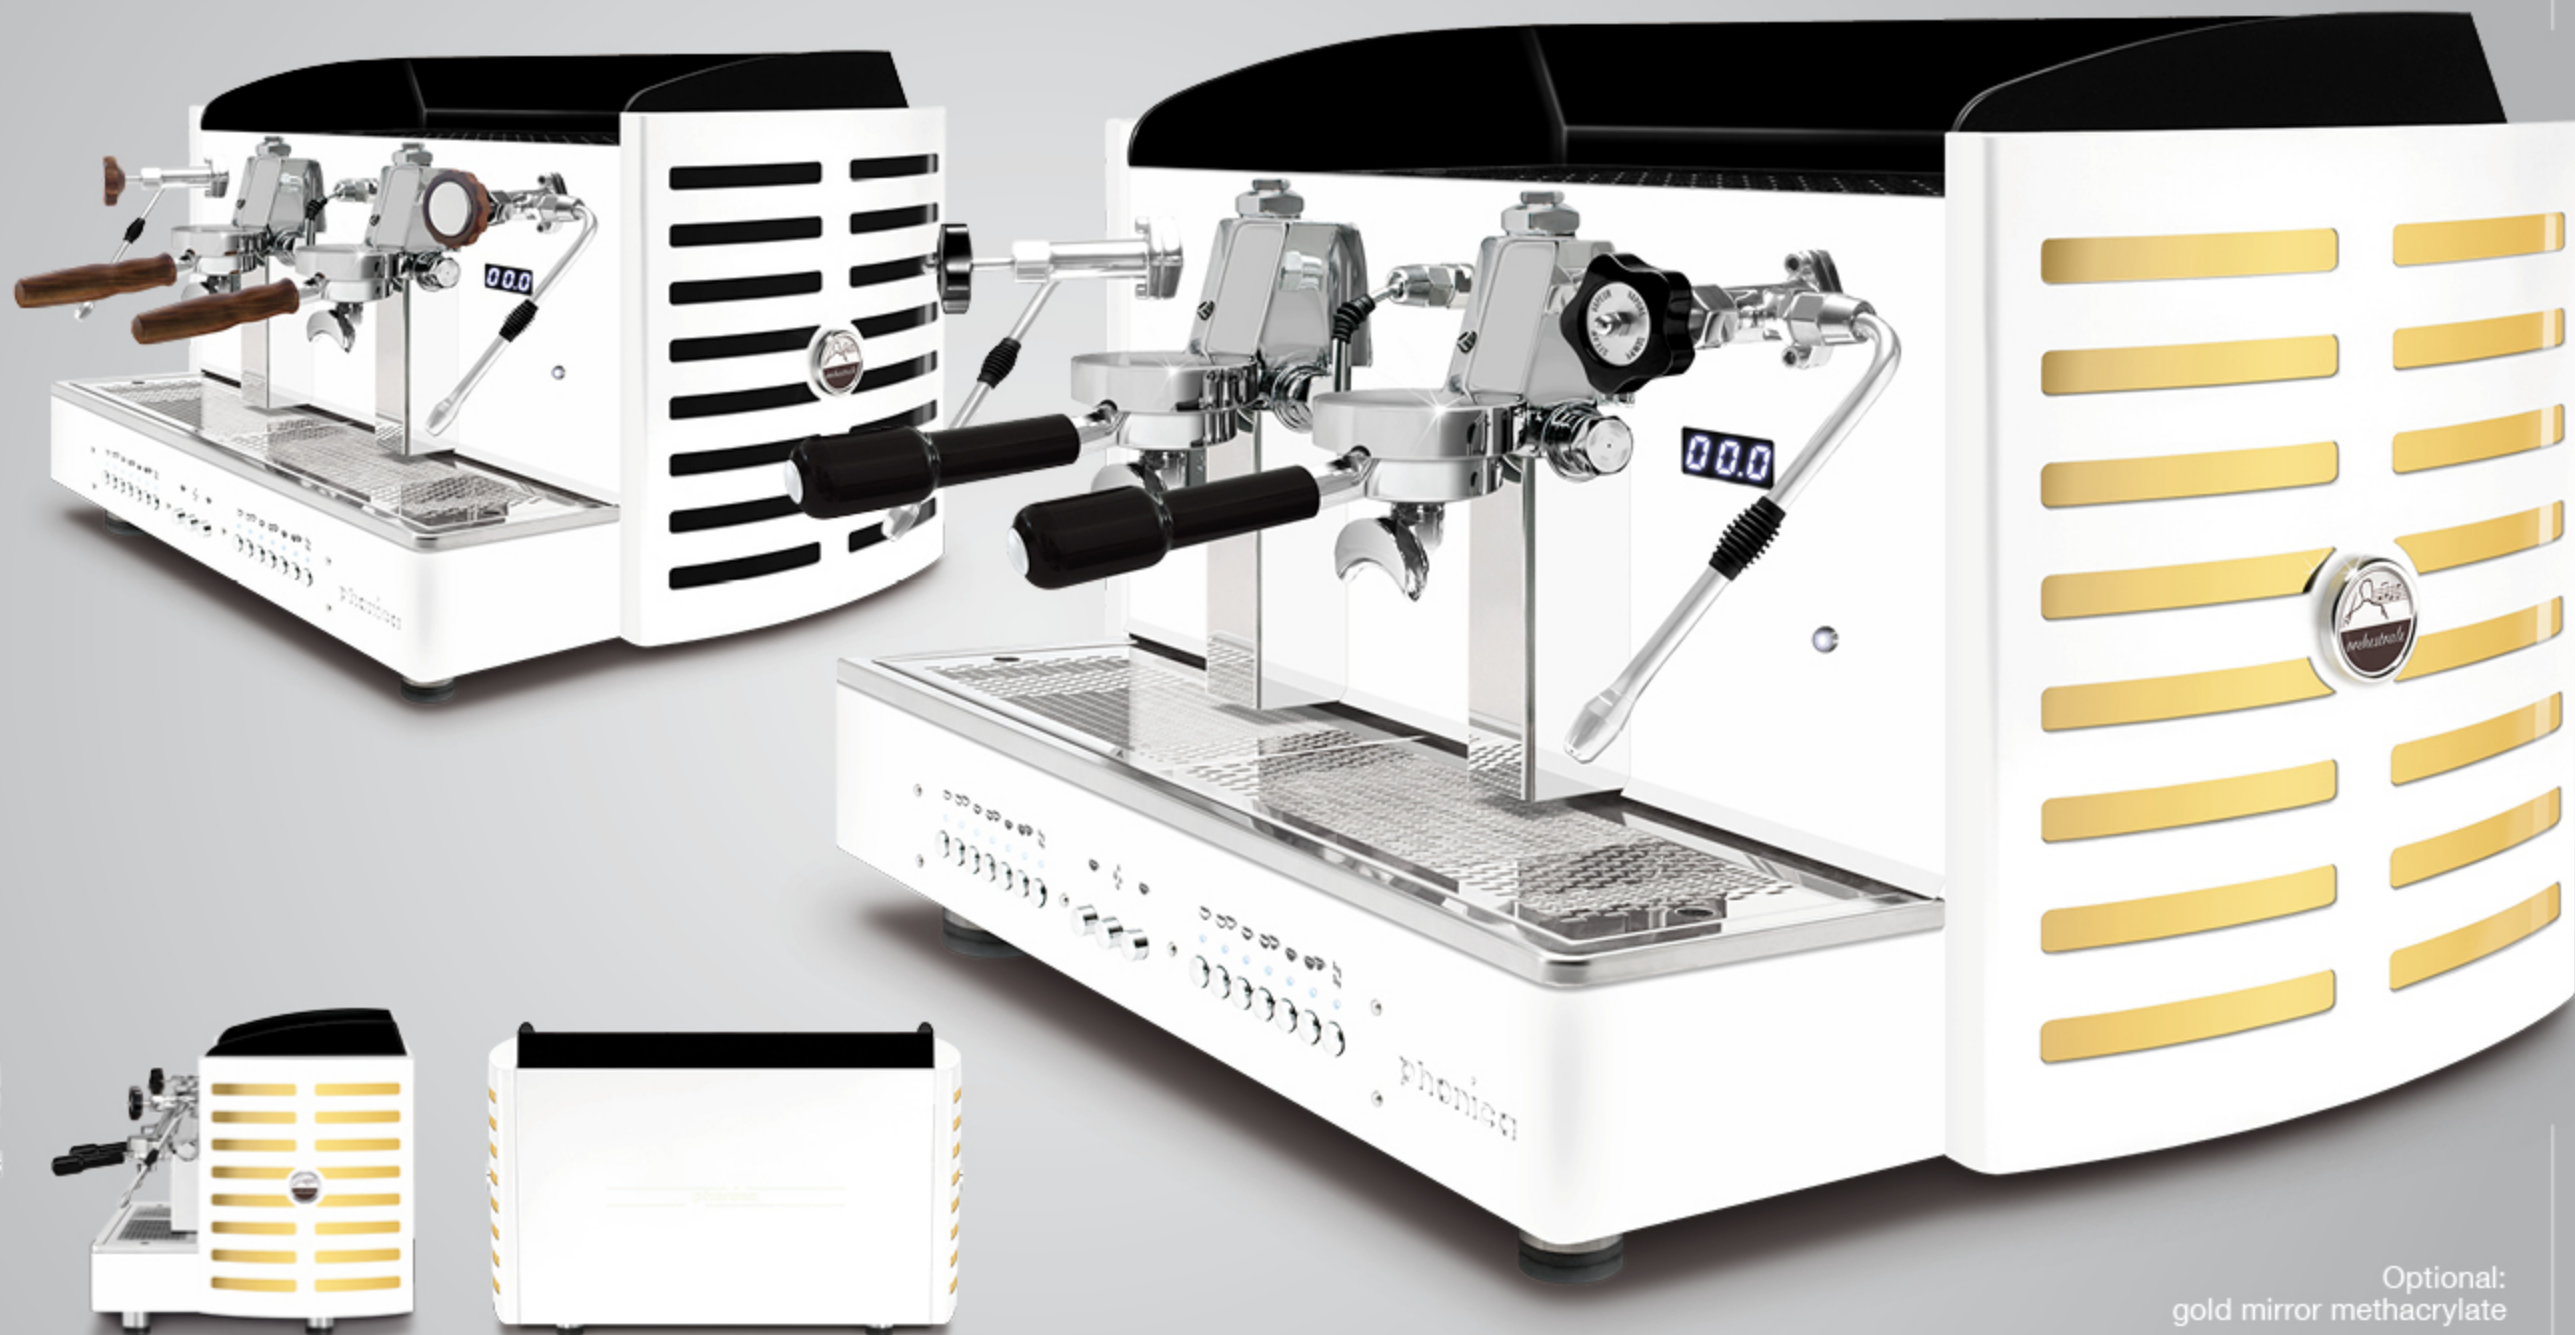

ALL WHITE

AUTOMATIC · SEMIAUTOMATIC
2 gr

Also available with all other aesthetic optional: painted steel sides and/or back white, black, rust brown, blue Tiffany, copper.

All finishings can have many different colour methacrylate: white, green, red, yellow, orange, blue, violet, silver mirror, gold mirror.

Optional:
gold mirror methacrylate