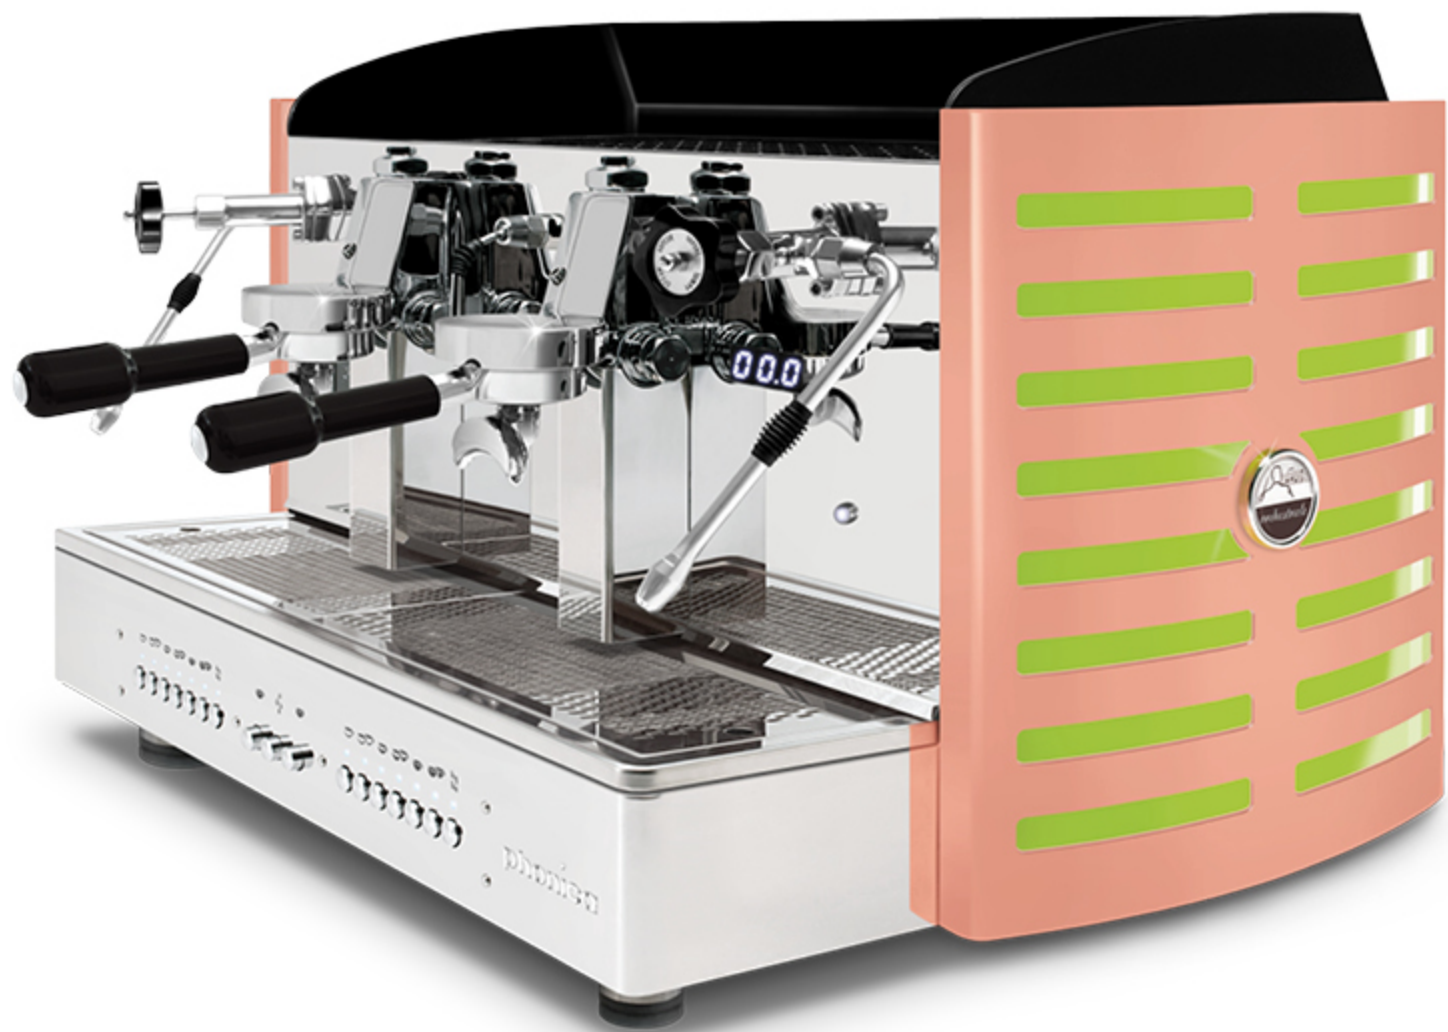

steel painted **copper** sides
green methacrylate