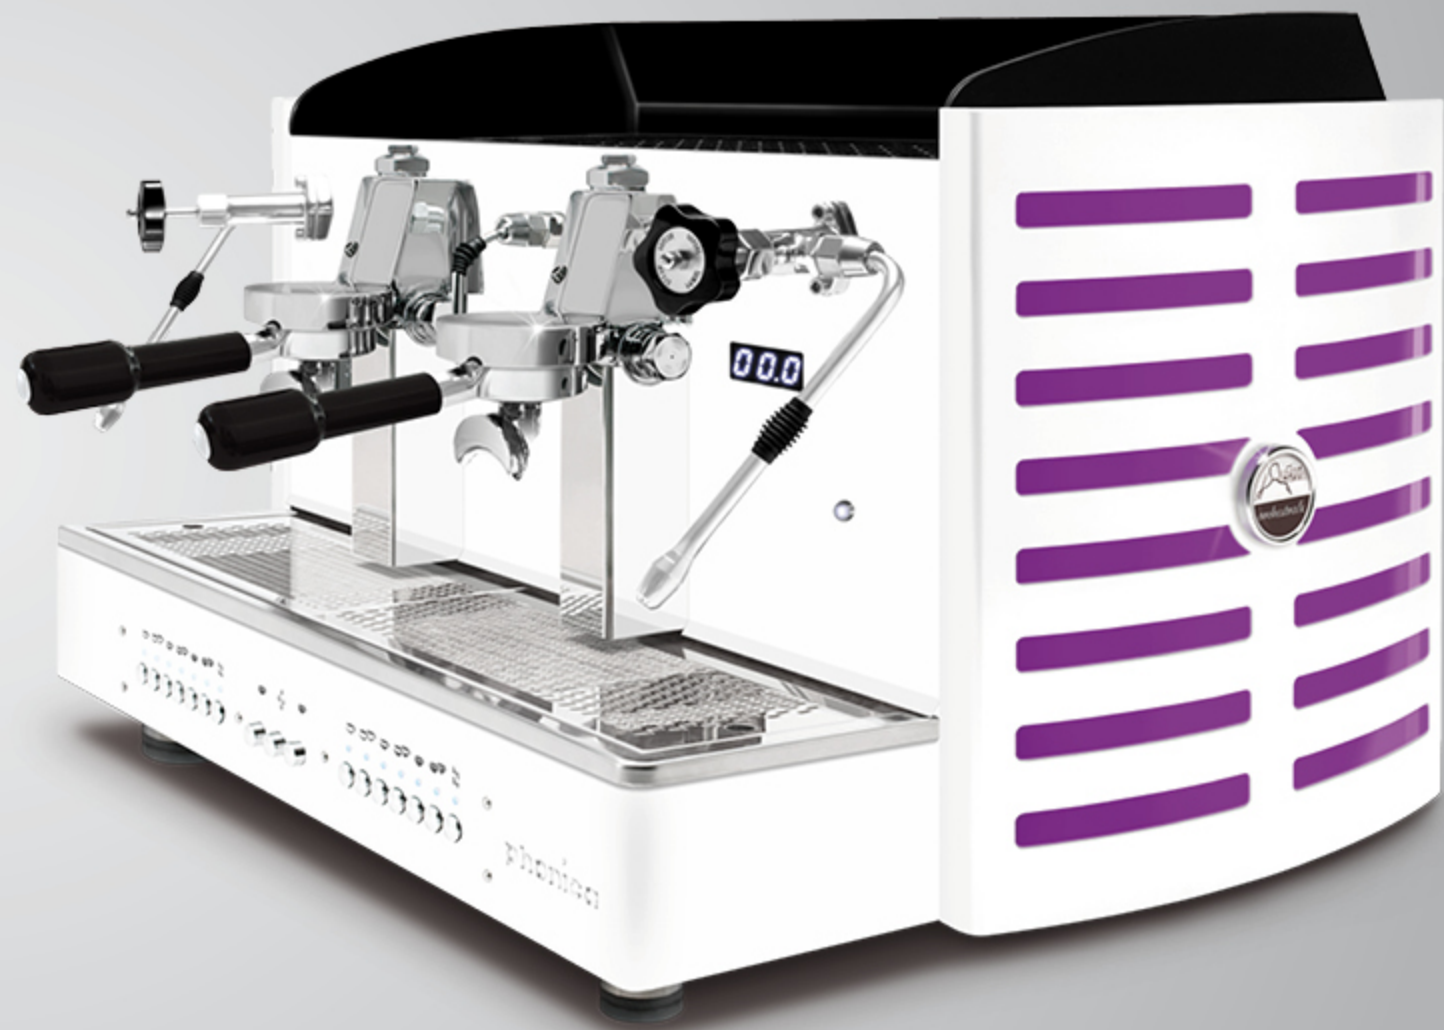

All white
violet methacrylate