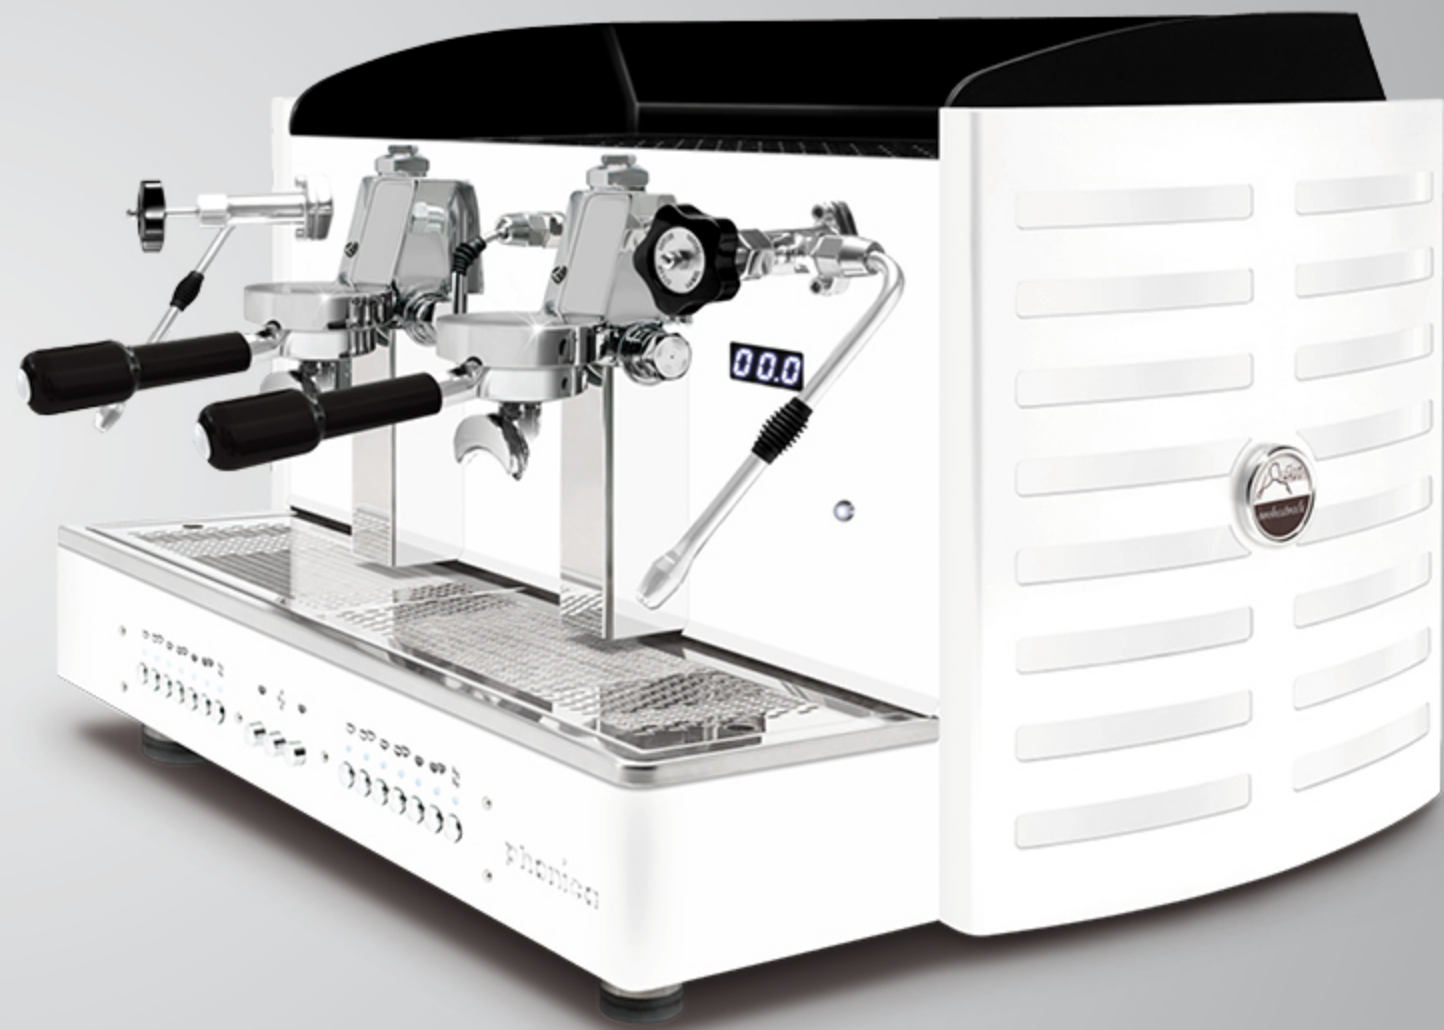

All white
white methacrylate