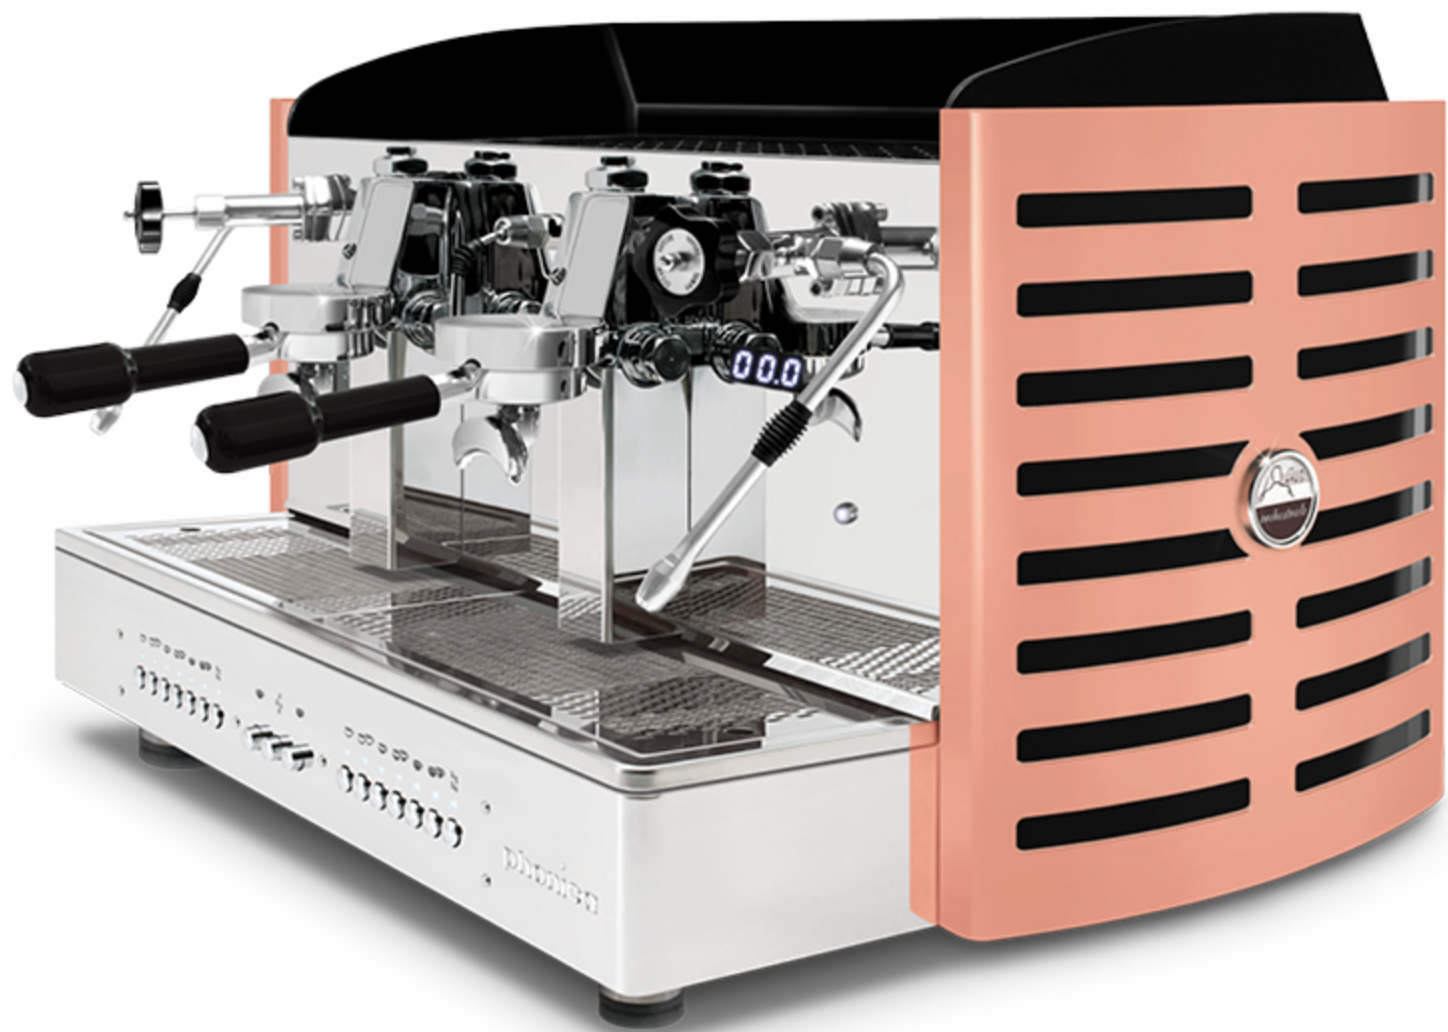

steel painted **copper** sides
black methacrylate