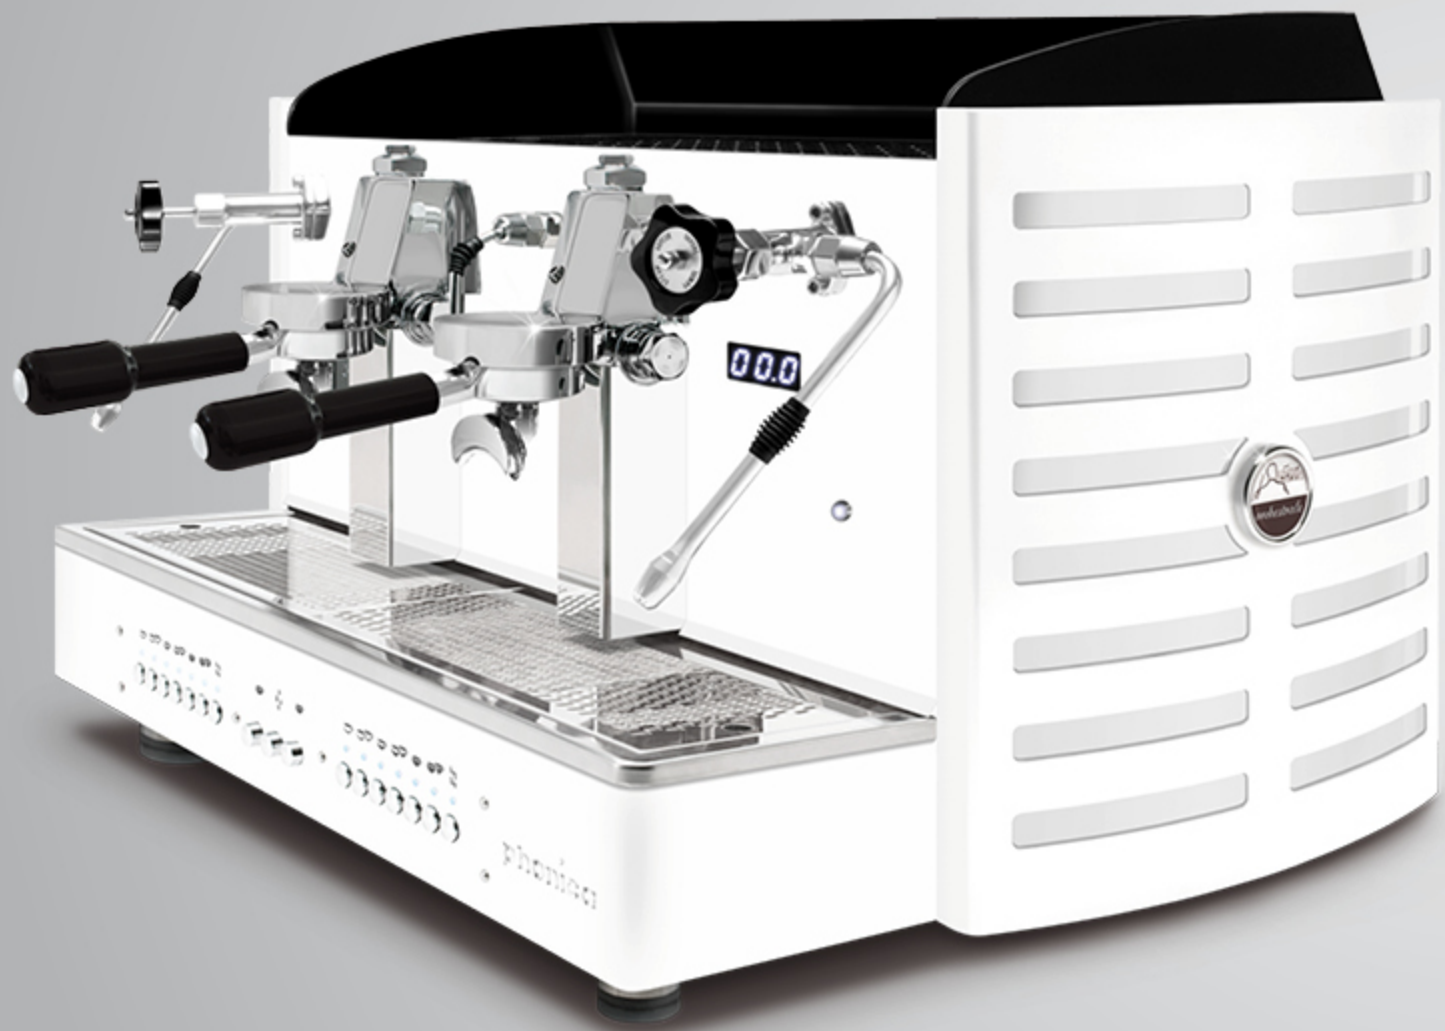

All white
silver methacrylate