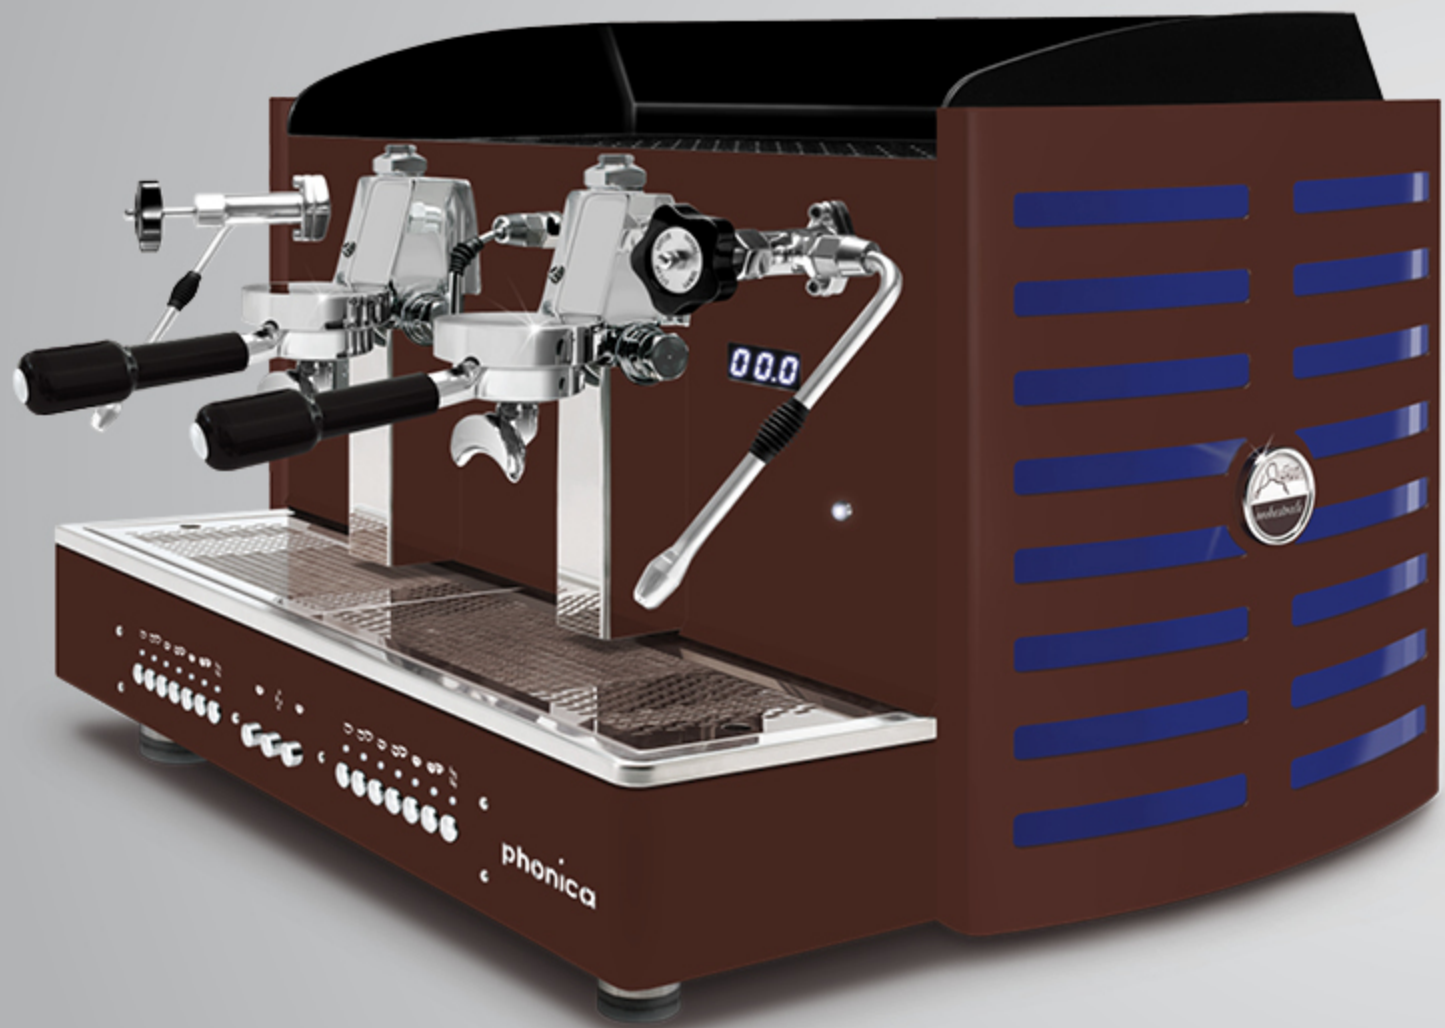

All rust brown
blue methacrylate