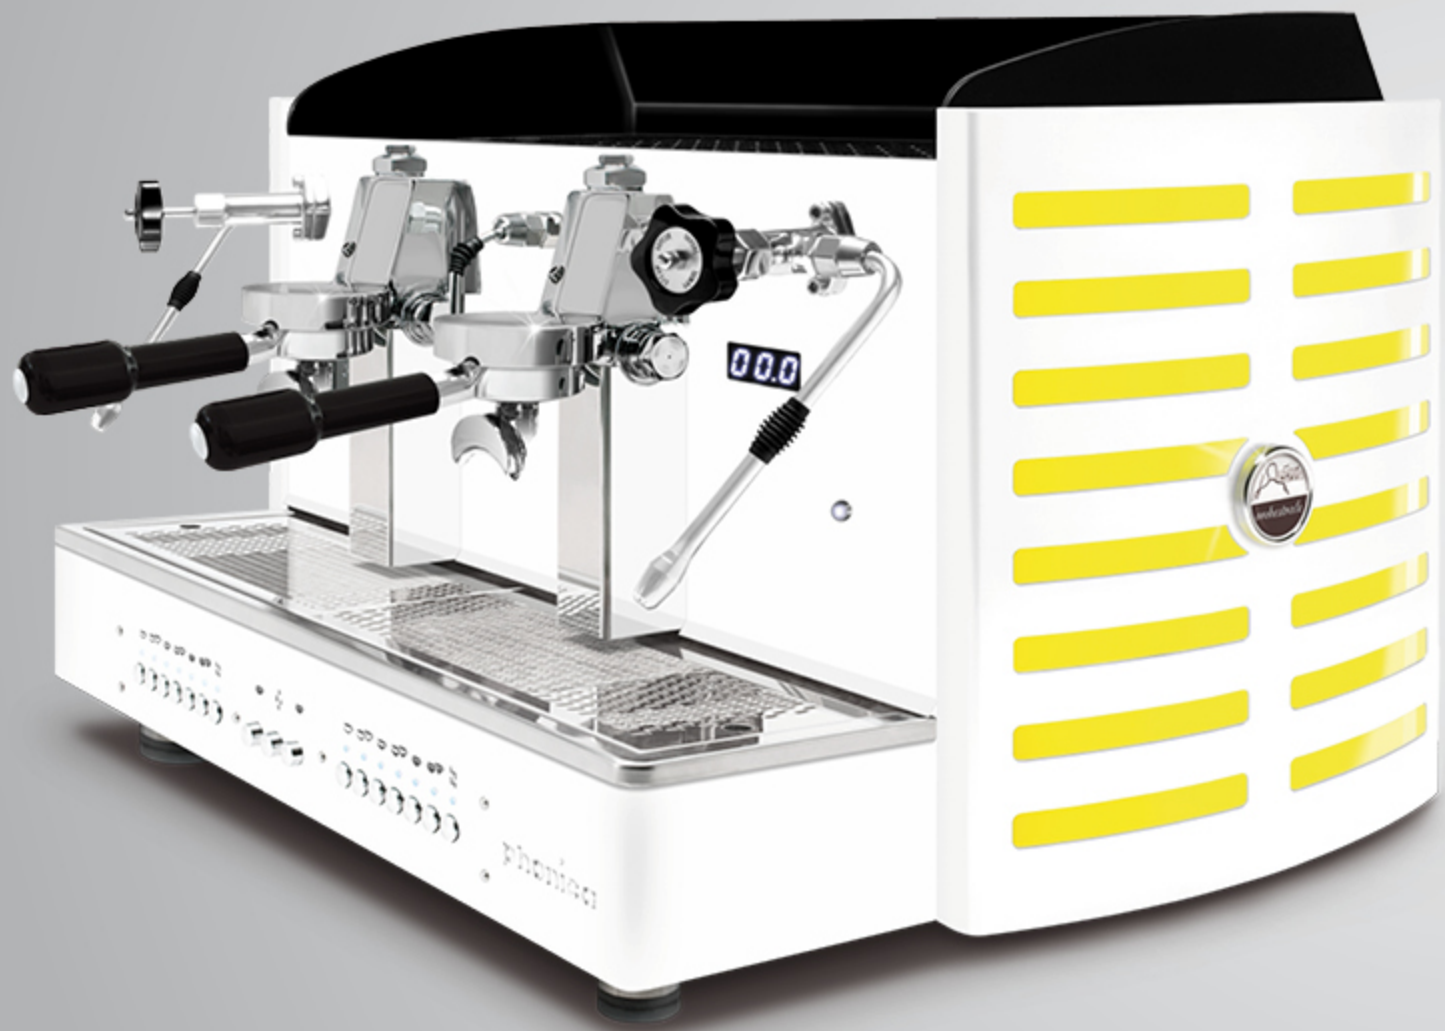

All white
yellow methacrylate