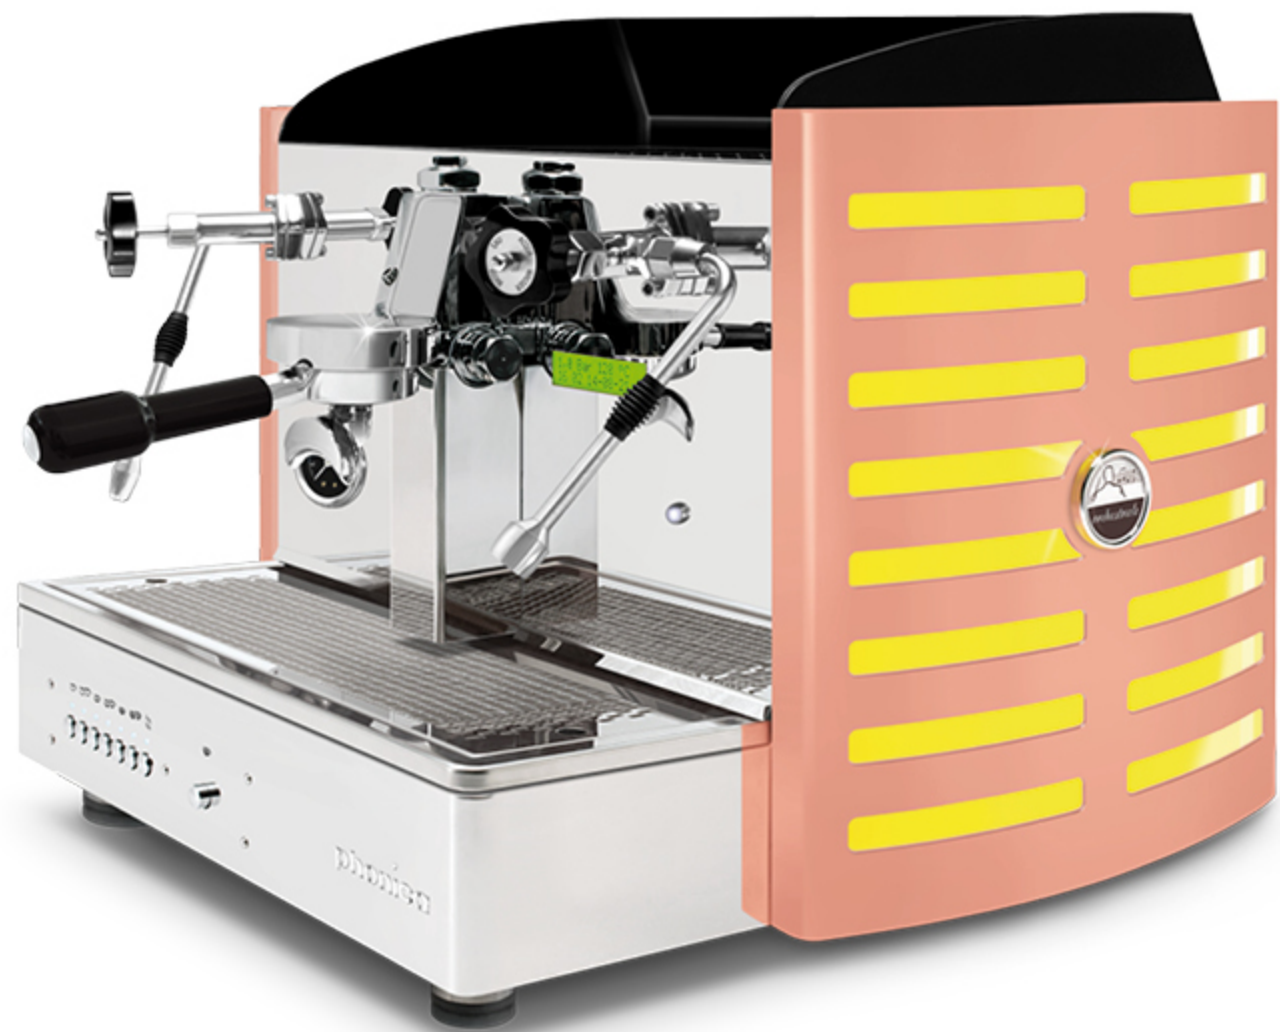

steel painted **copper** sides
yellow methacrylate