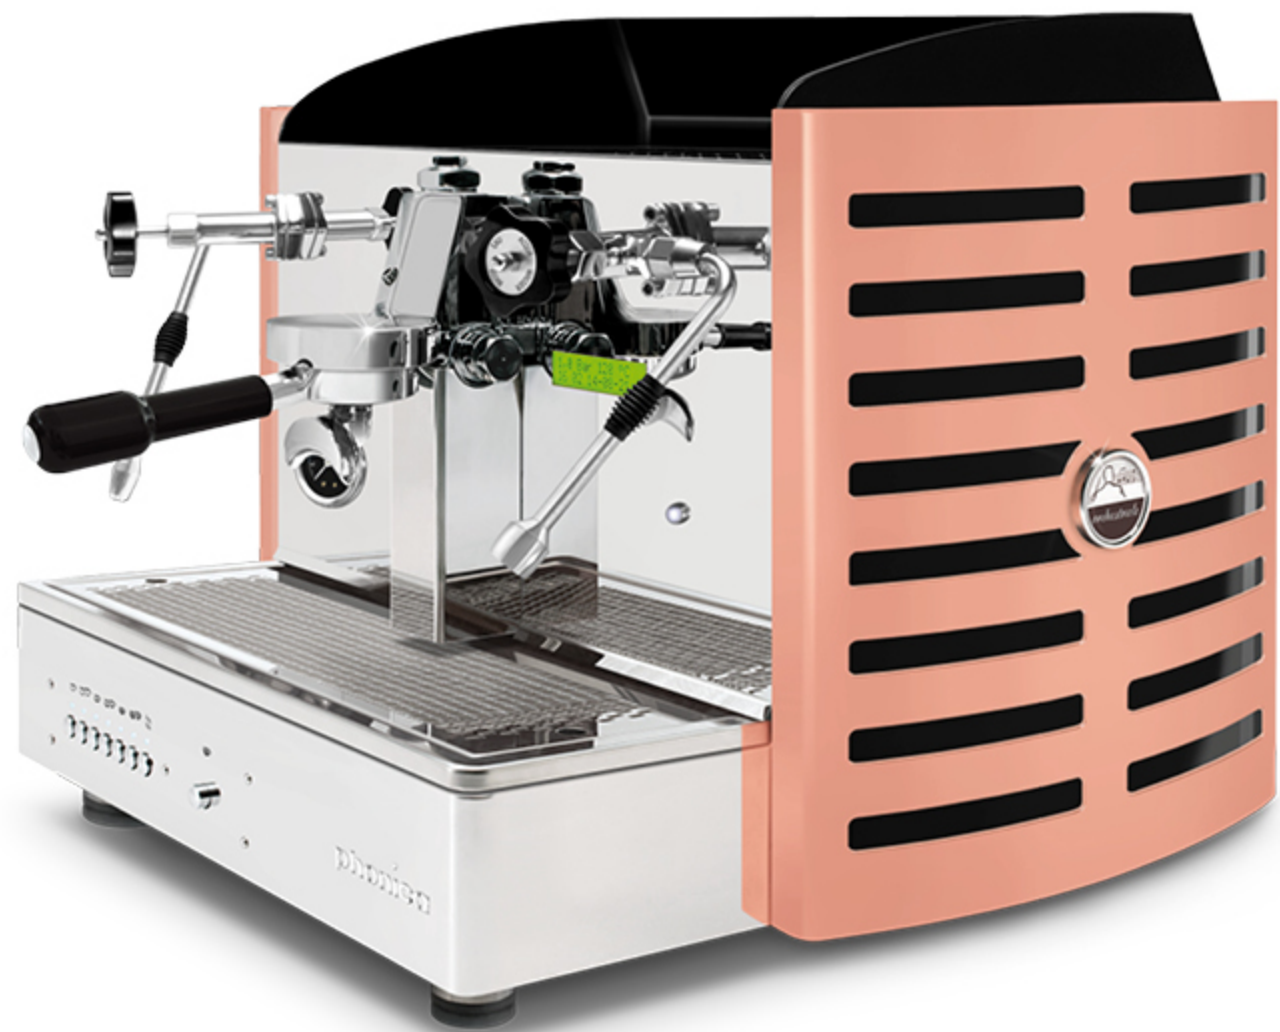

steel painted **copper** sides
black methacrylate