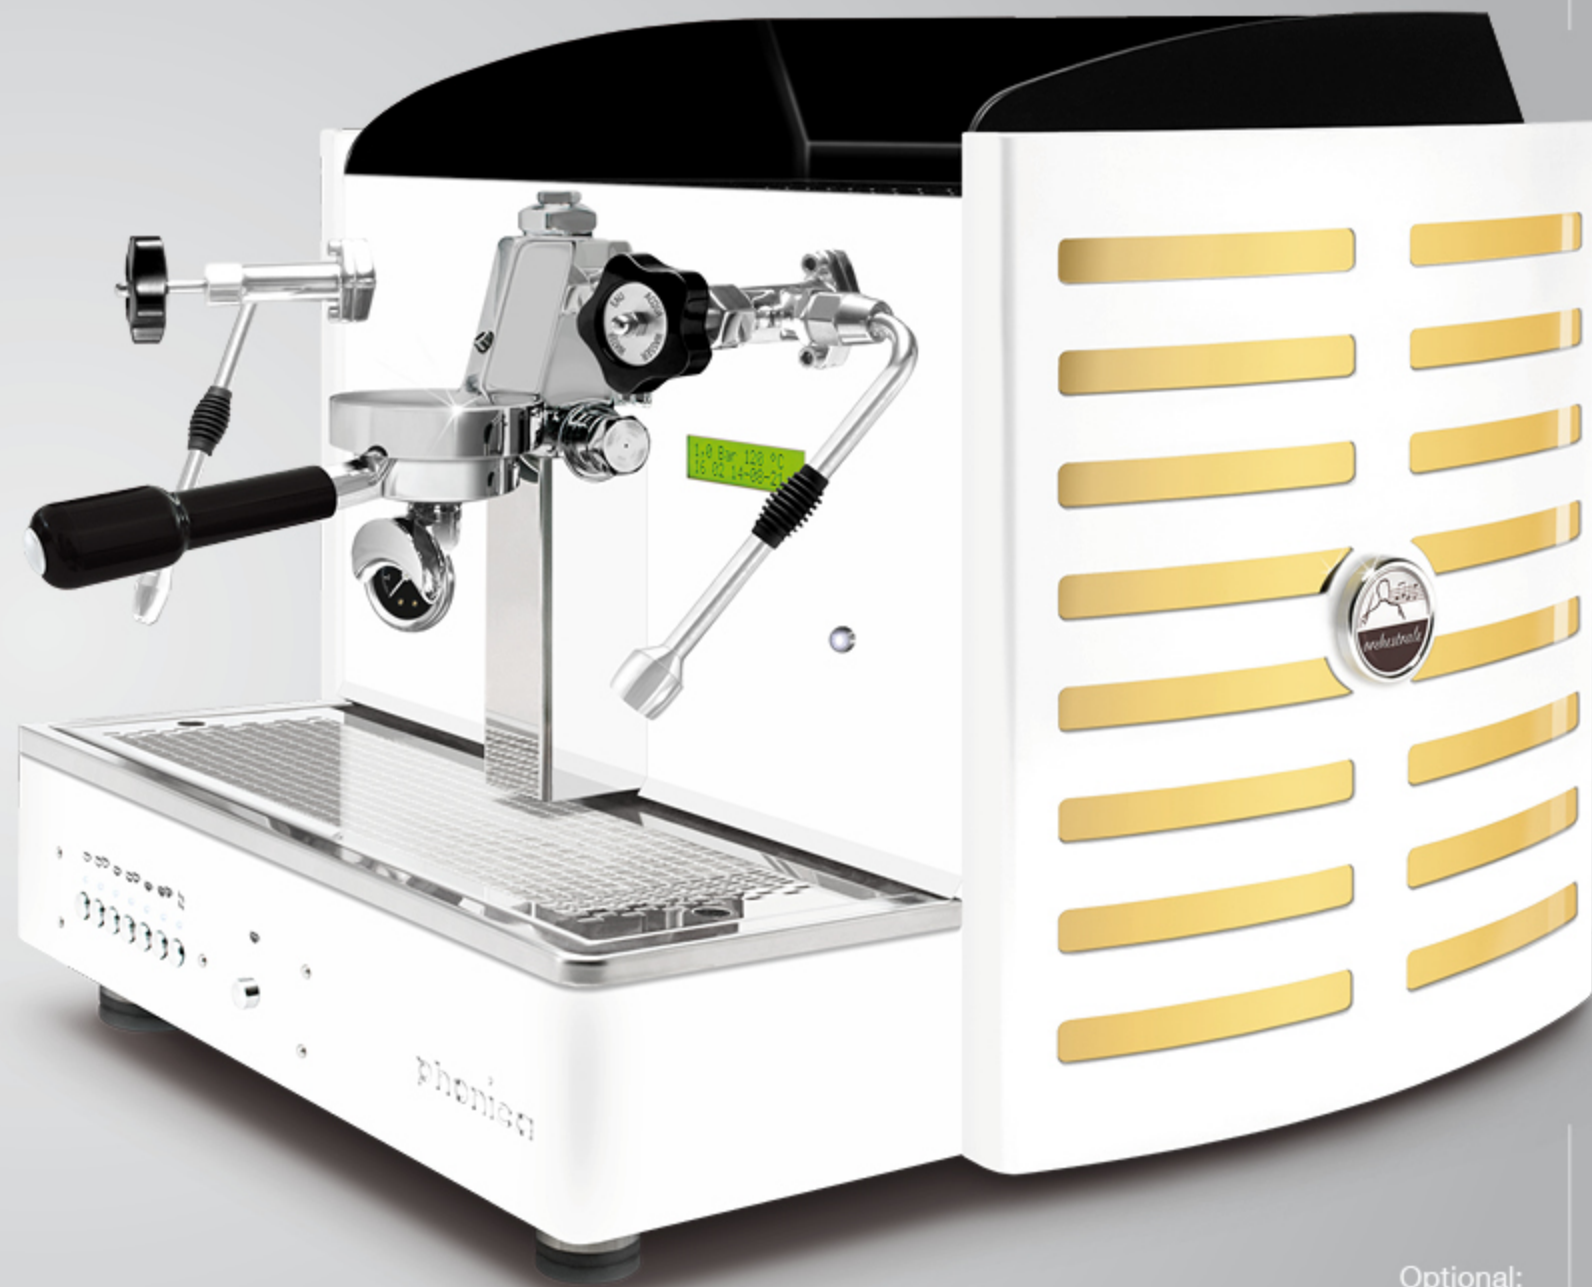

ALL WHITE

Also available with all other aesthetic optional: painted steel sides and/or back white, black, rust brown, blue Tiffany, copper.

All finishings can have many different colour methacrylate: white, green, red, yellow, orange, blue, violet, silver mirror, gold mirror.

AUTOMATIC · SEMIAUTOMATIC
1 gr

Optional:
gold mirror methacrylate