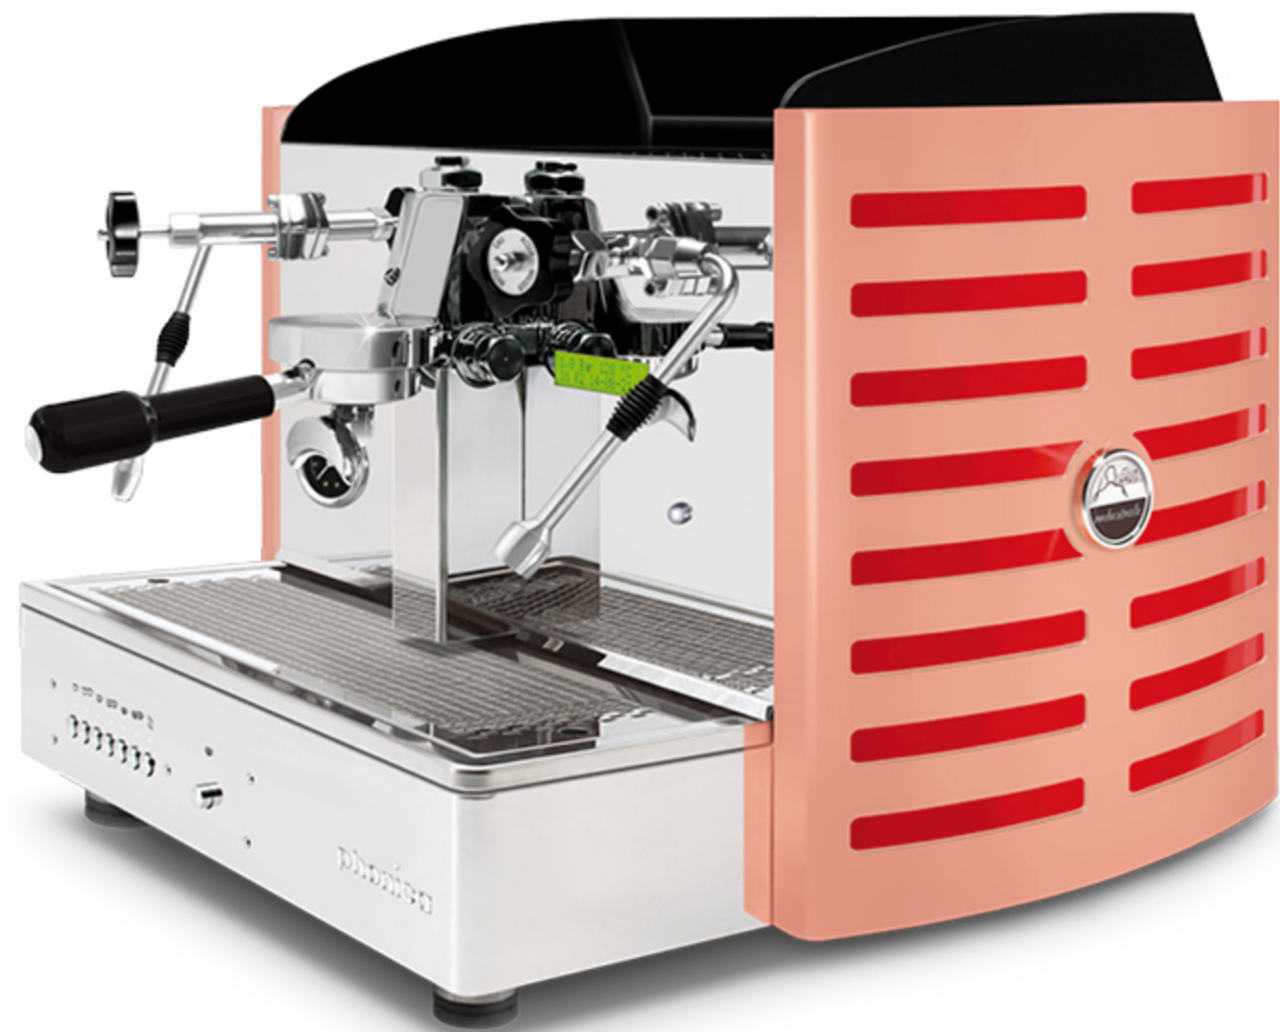

steel painted **copper** sides
red methacrylate