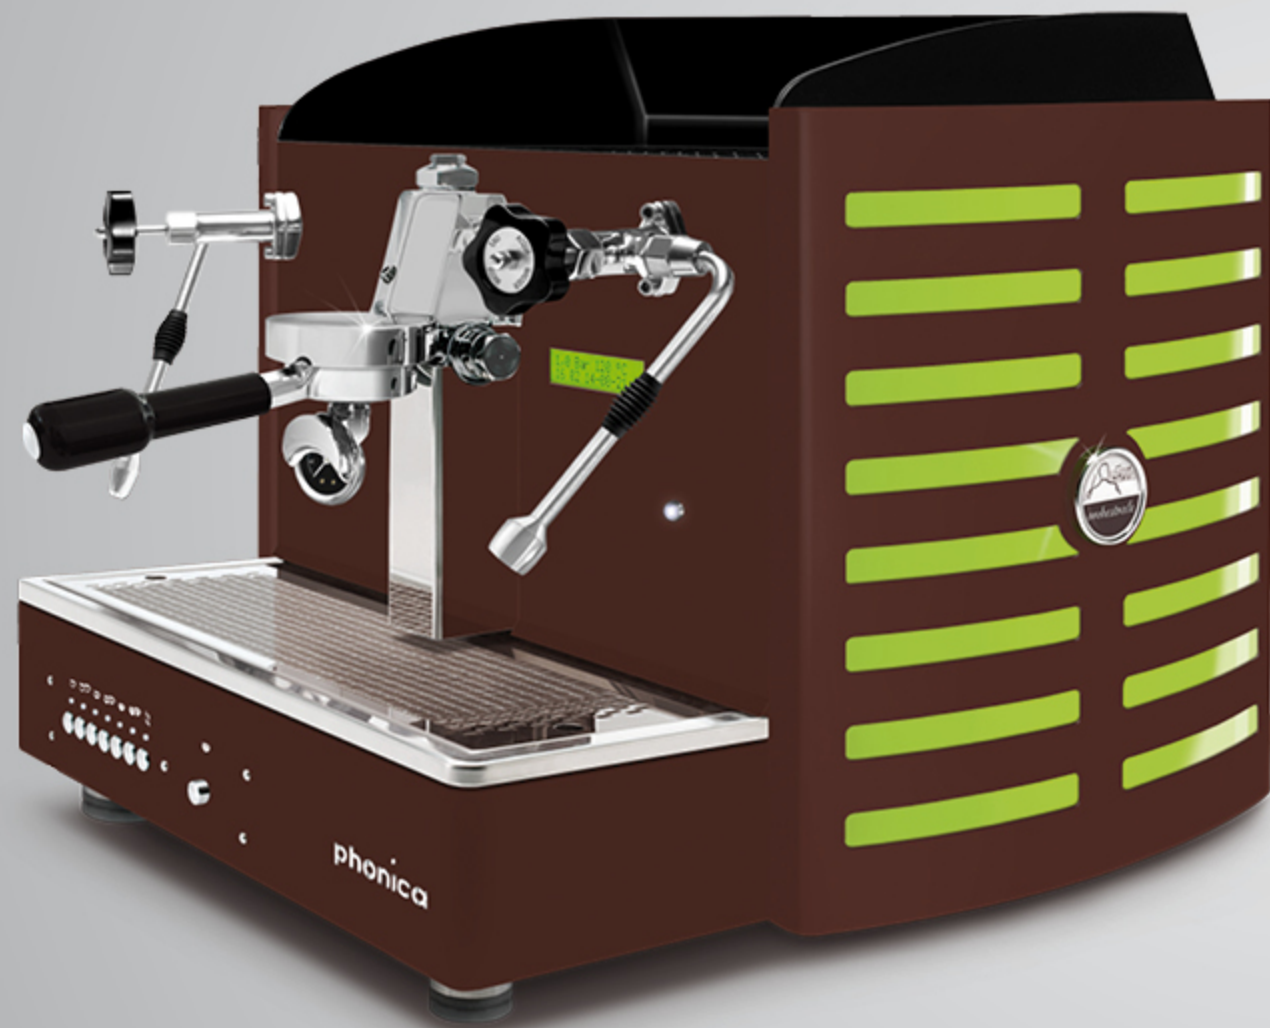

All rust brown back
white methacrylate
back light logo in: violet, white, green, red, orange, yellow and blue

All rust brown
black methacrylate

All rust brown
white methacrylate

All rust brown
green methacrylate