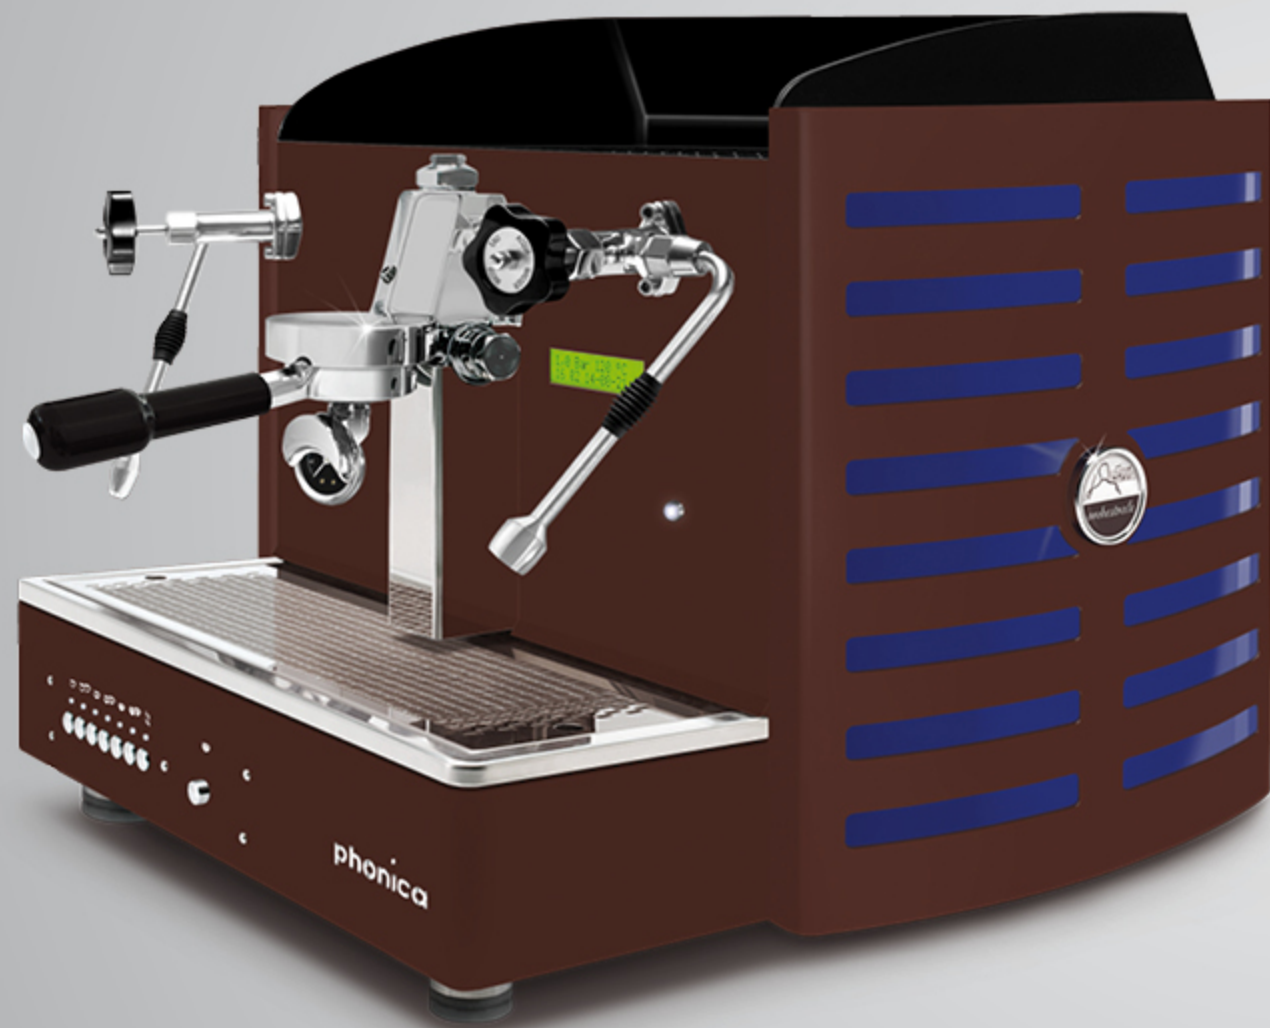

All rust brown
blue methacrylate