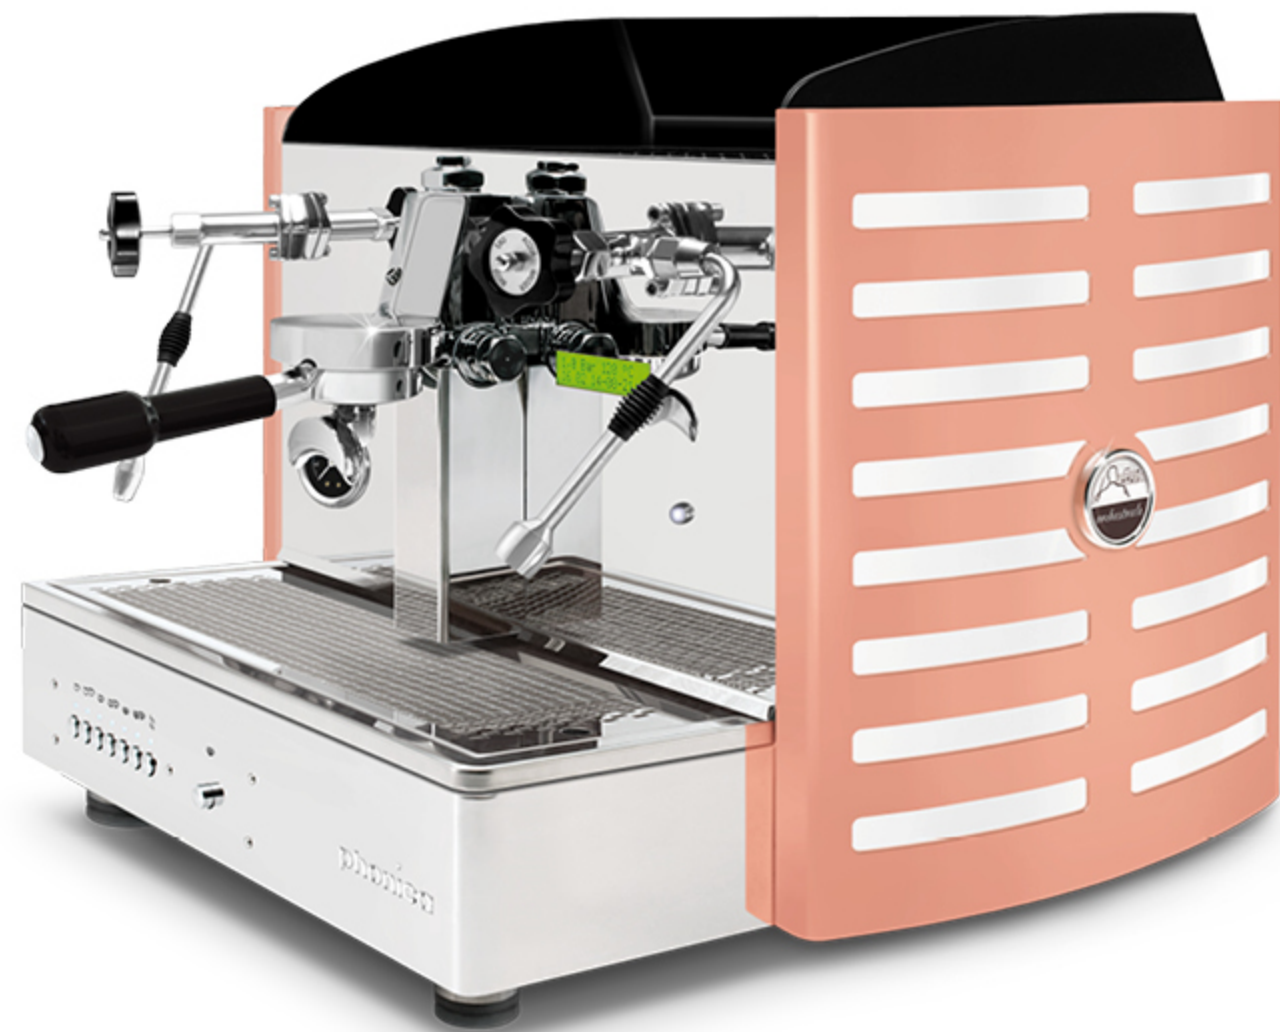

steel painted **copper** sides
white methacrylate