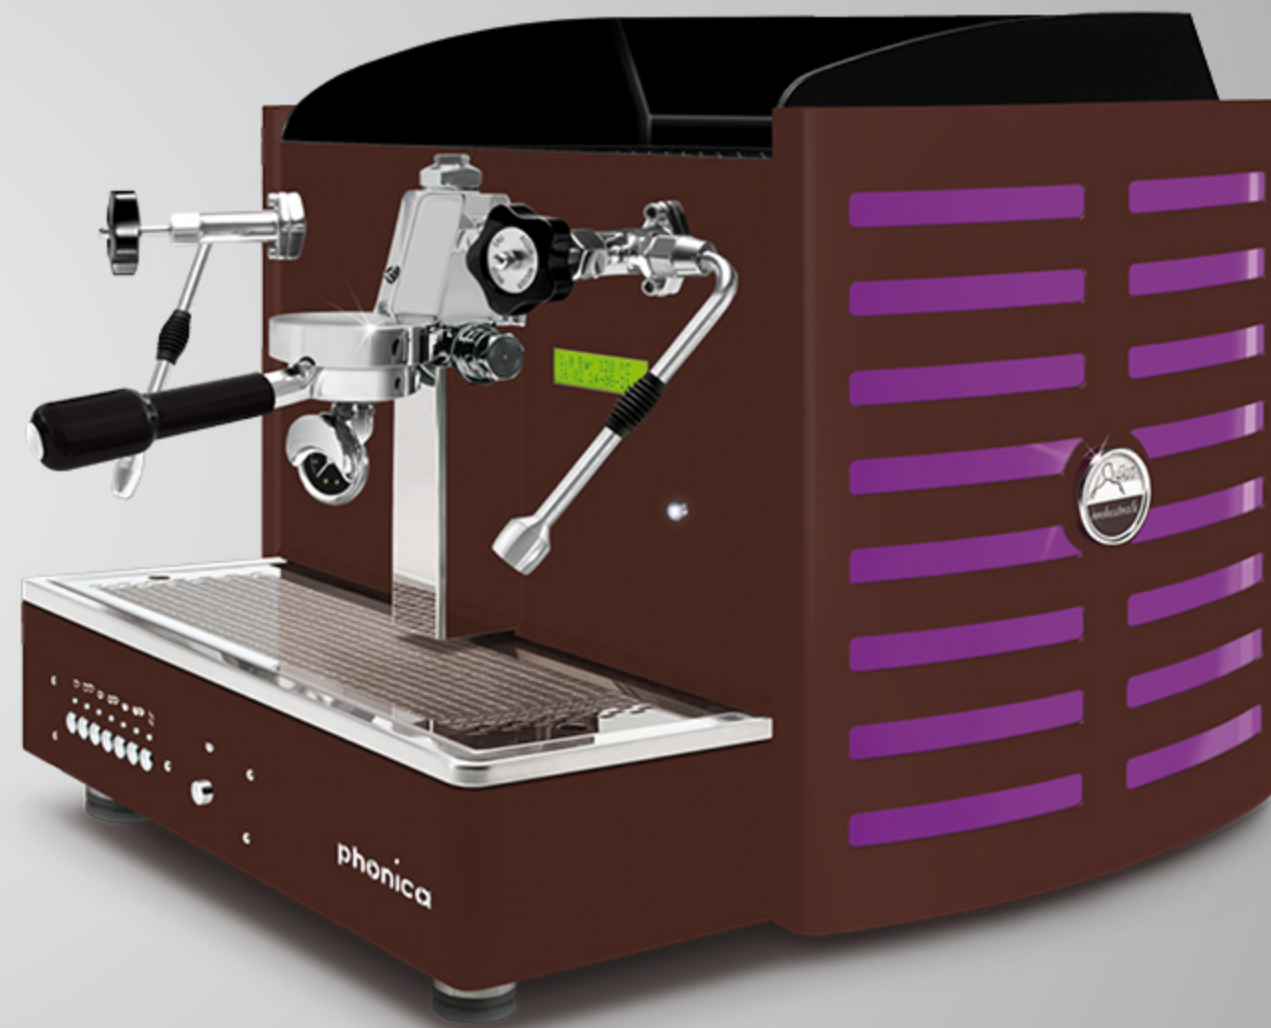

All rust brown
violet methacrylate