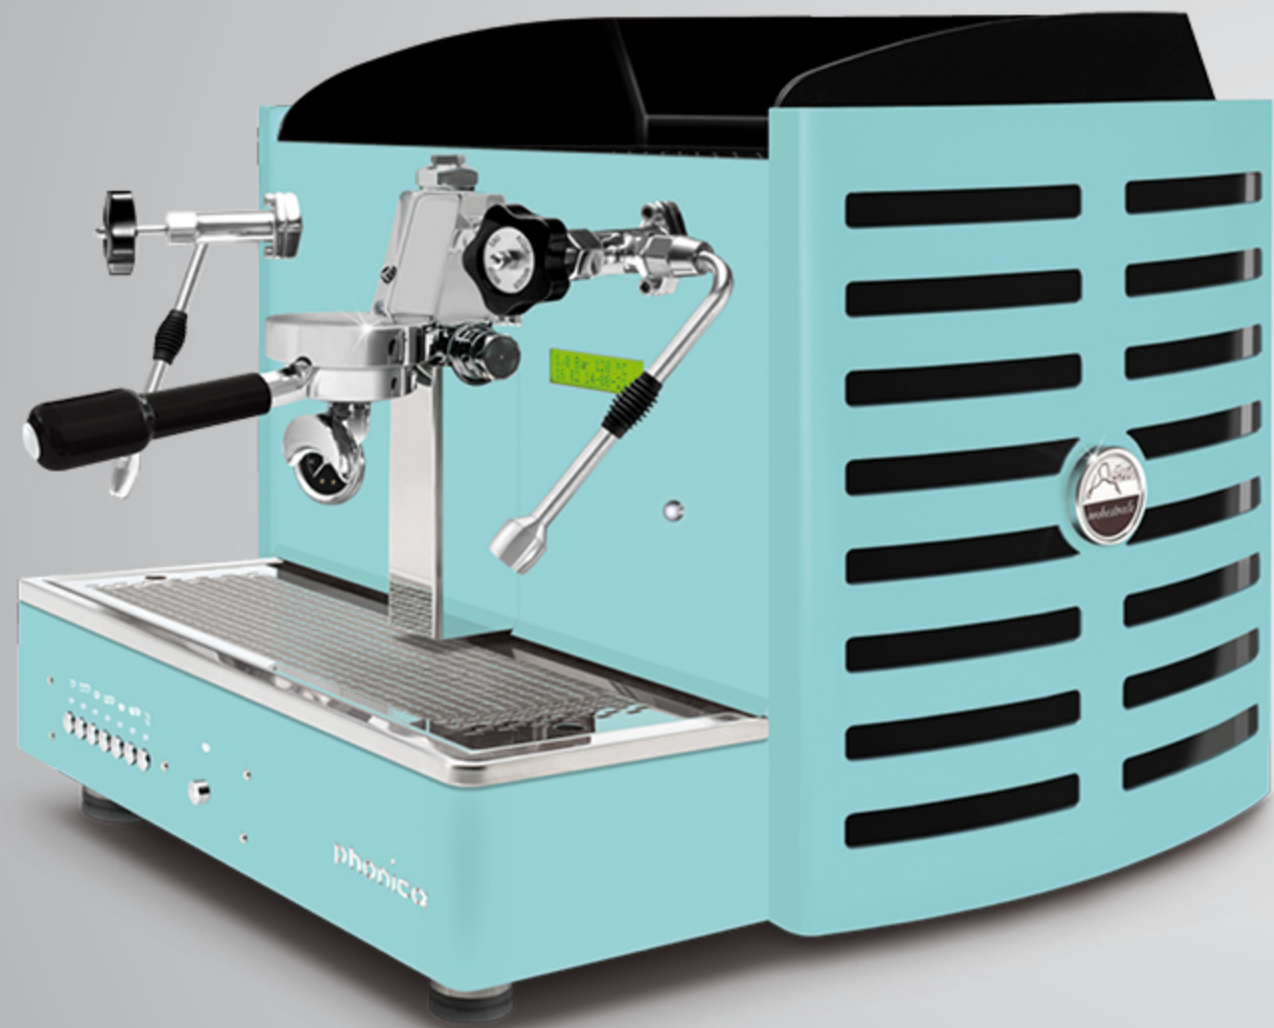

All blue Tiffany
green methacrylate