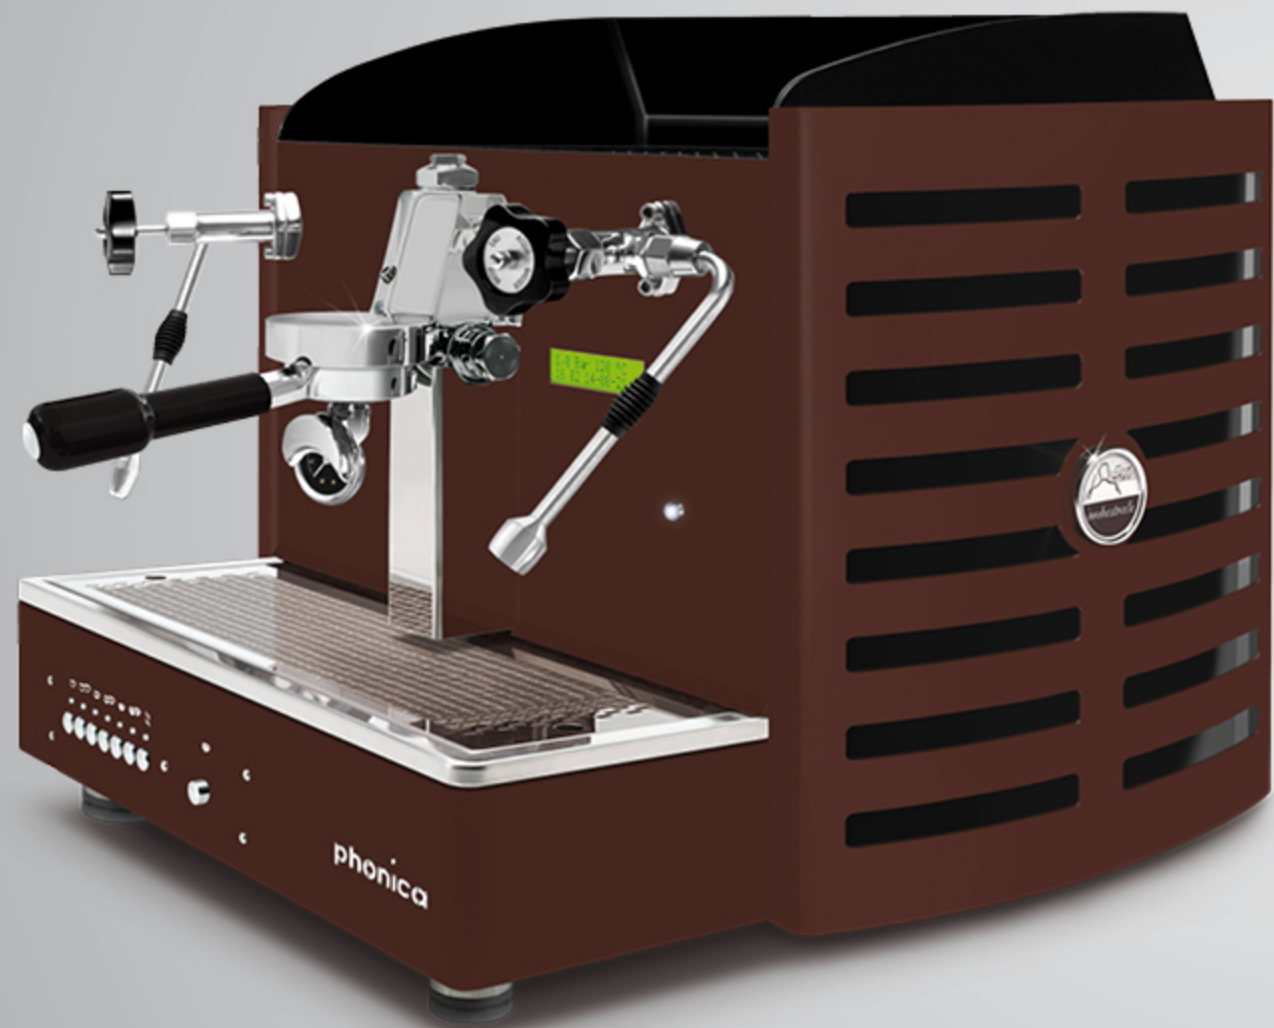

All rust brown
black methacrylate