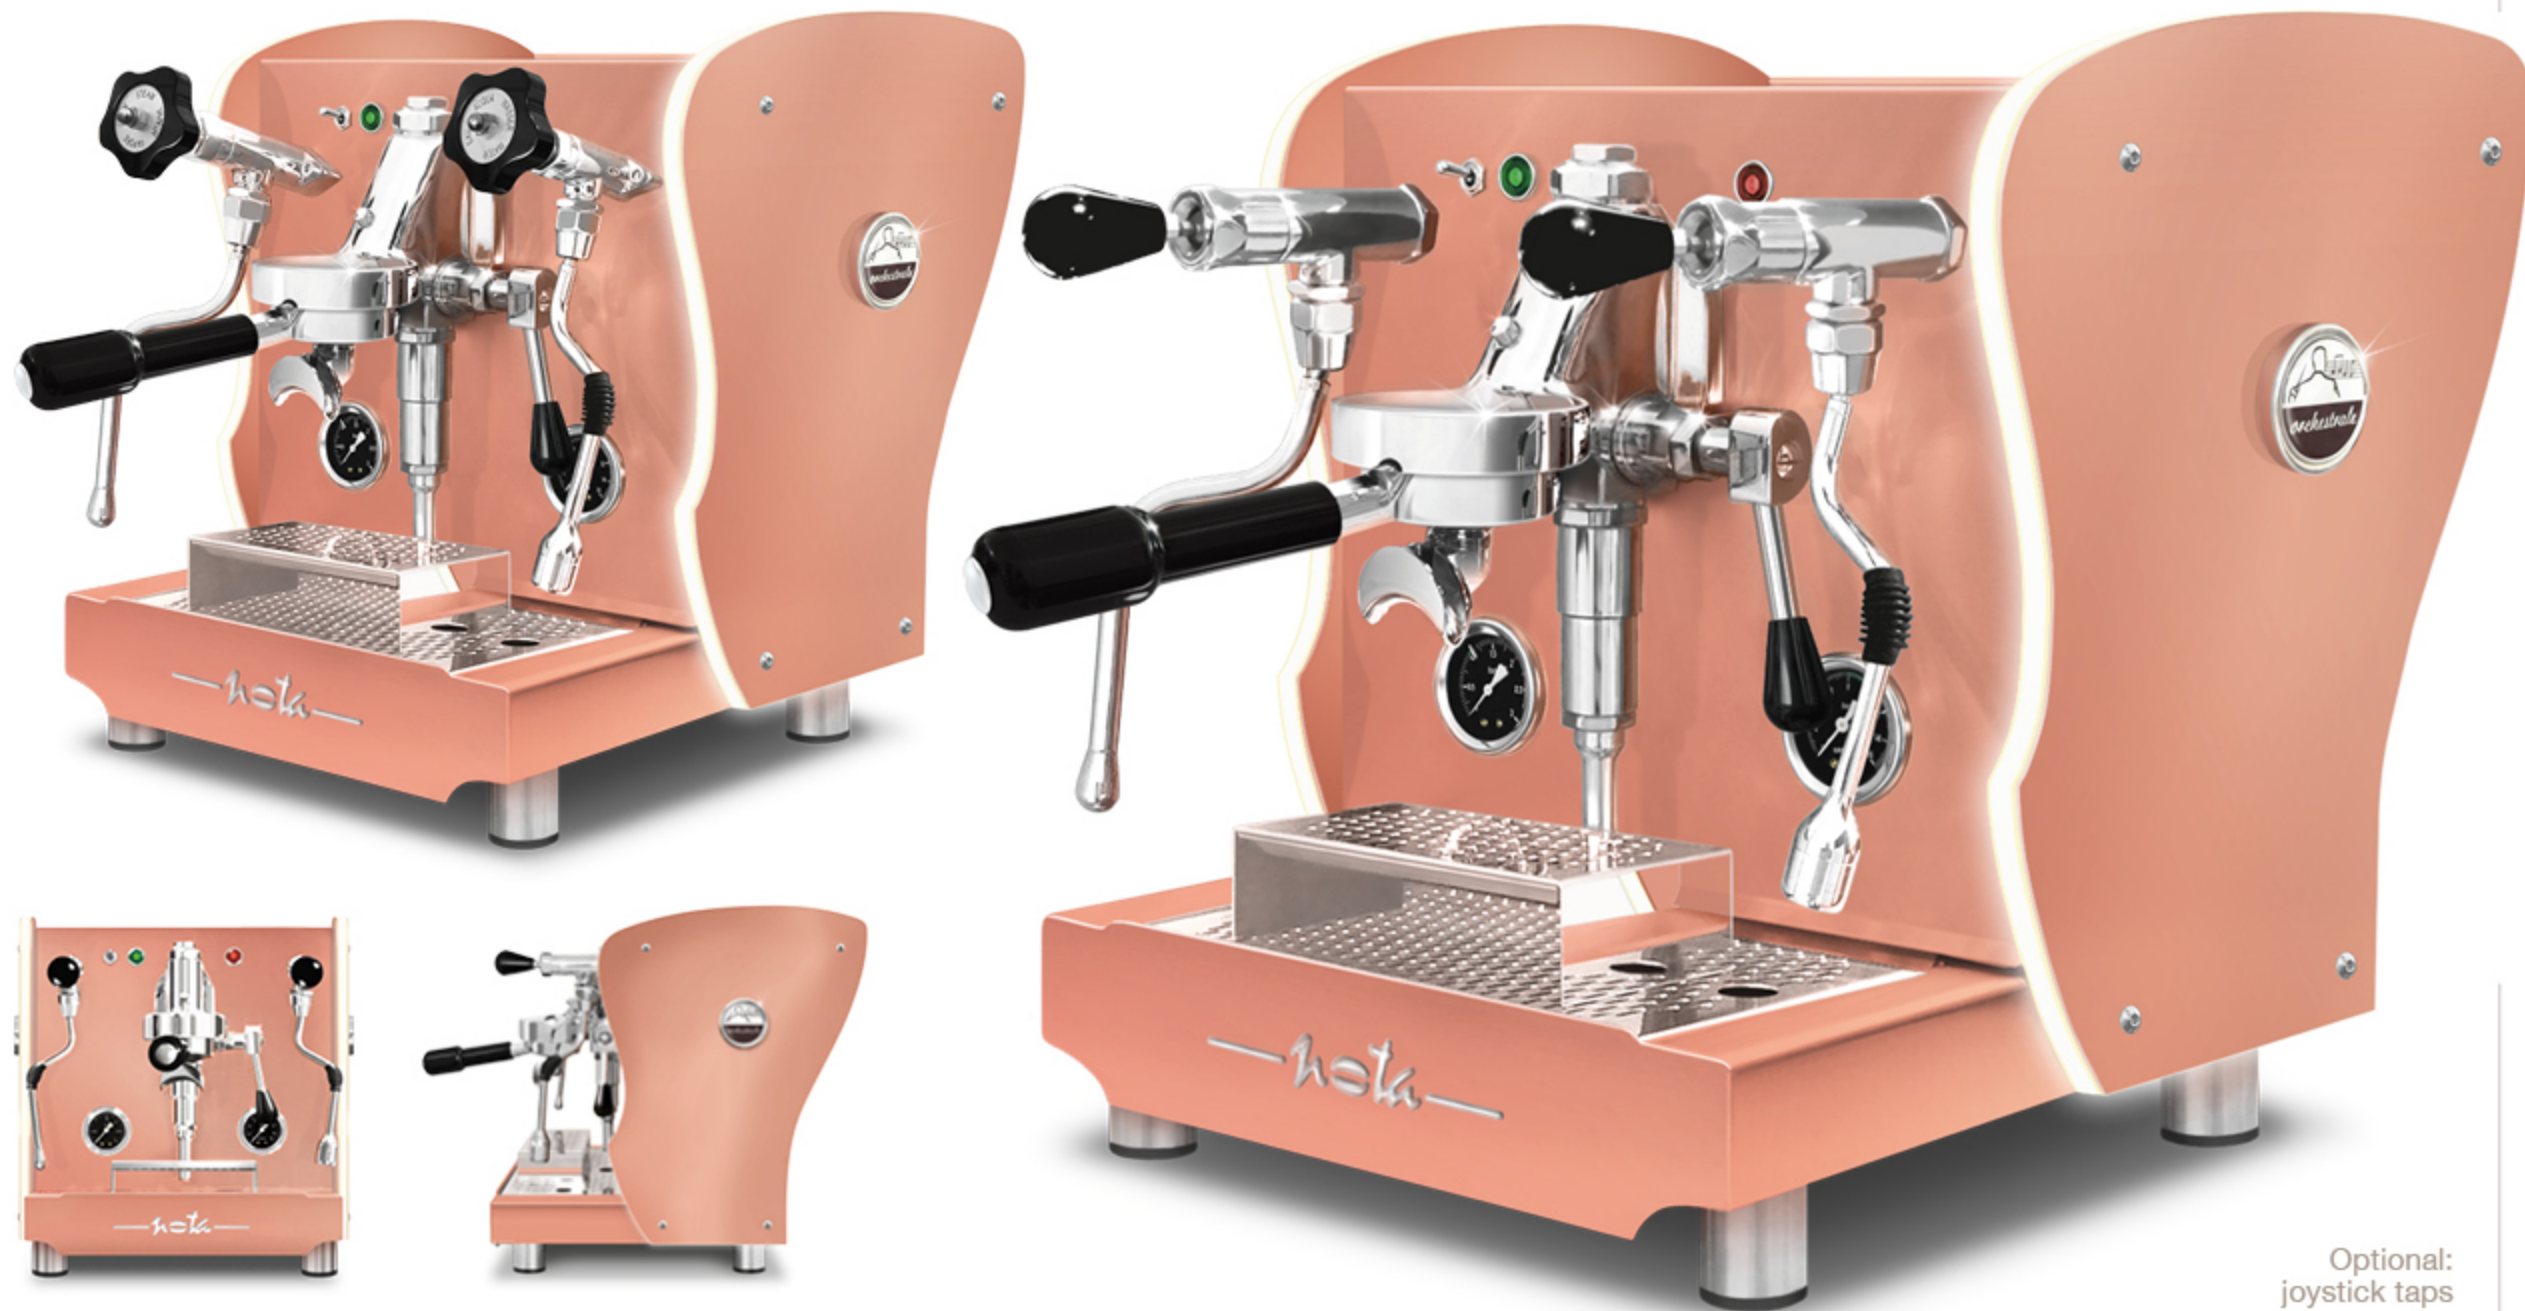

ALL COPPER

professional
MANUAL
1 gr

Also available with all other aesthetic optional: side panels in extra-light tempered glass white or black, sides and/or back panel steel painted white, black, rust brown, octanium, blue Tiffany, oxide, copper, nut wood sides, Limited Edition sides (super-mirror steel with satined texture).

Optional:
joystick taps