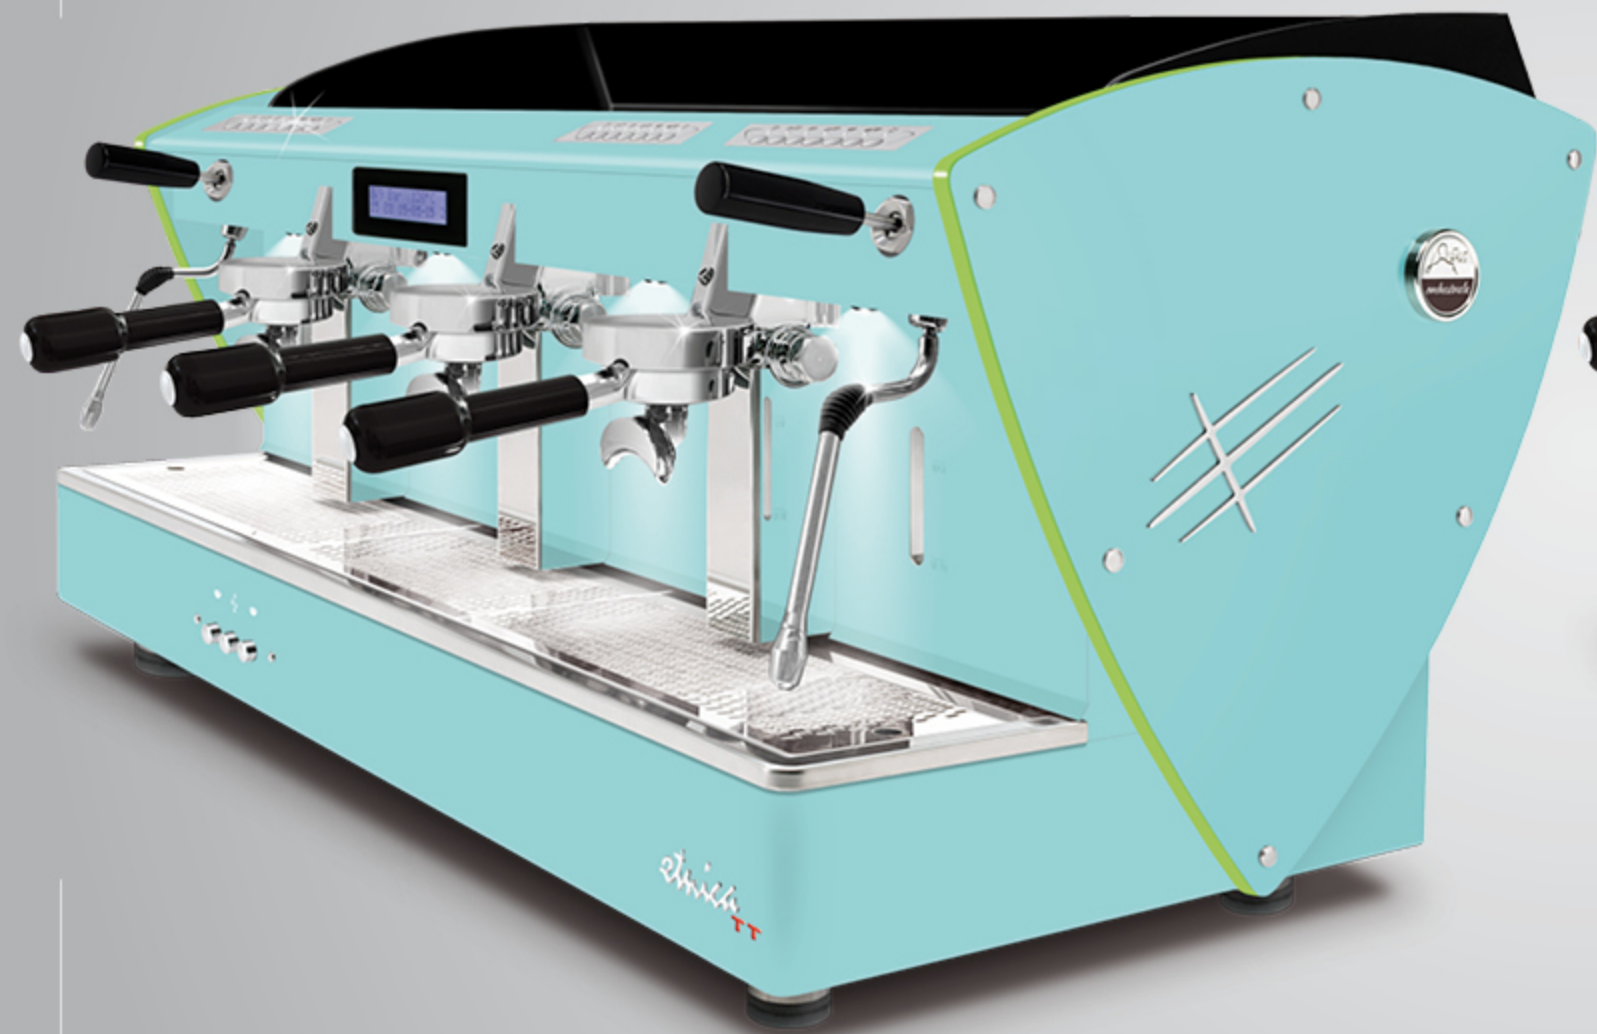

All blue Tiffany
yellow methacrylate

All blue Tiffany
green methacrylate