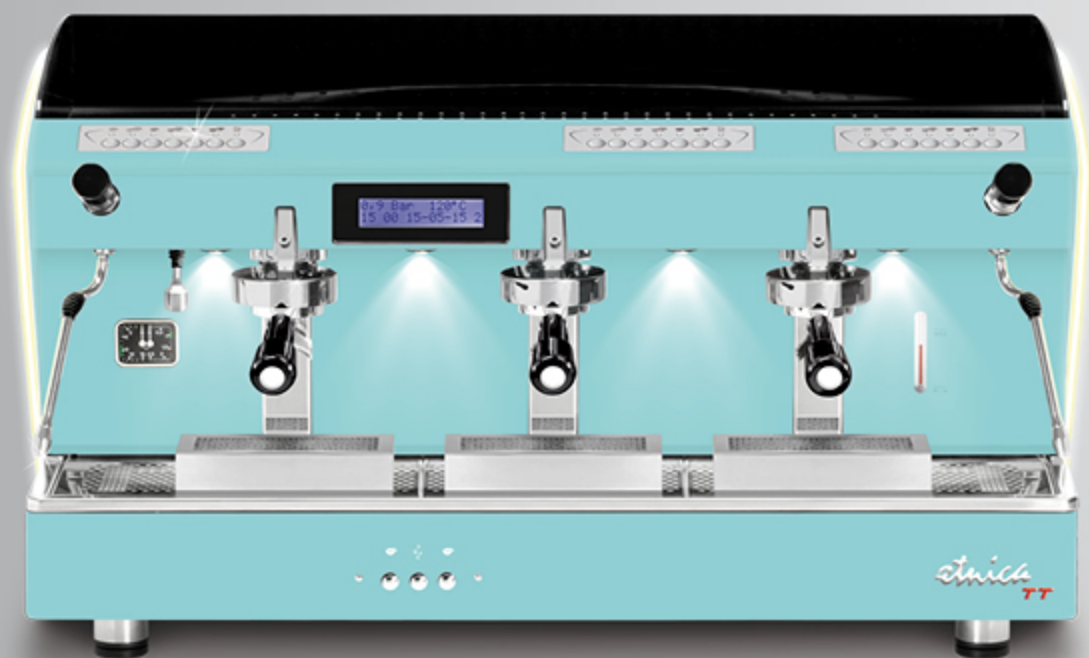

ALL BLUE TIFFANY + LED LIGHT sides

AUTOMATIC
3 gr

With LED back light satin methacrylate outlines.

These outlines are also available with all other aesthetic optional (except for nut wood sides): satin steel sides, other painted sides and Limited Edition sides (super-mirror steel with satined texture).

Optional:
lighting cup's LED