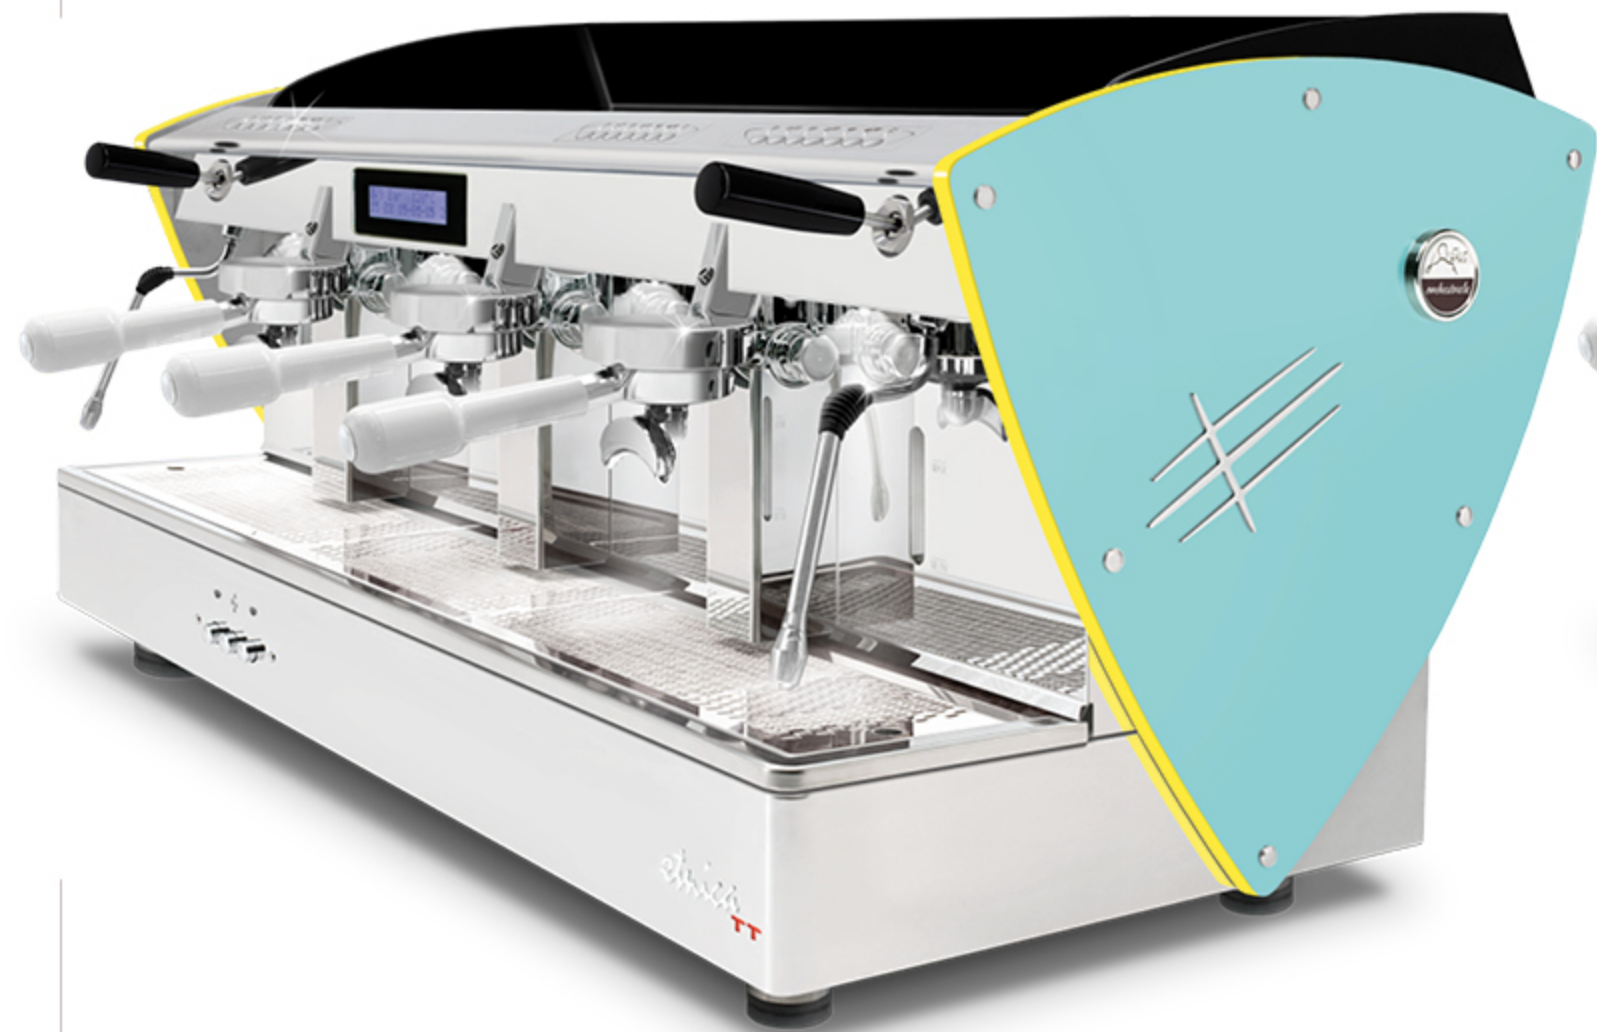

steel painted **blue Tiffany** sides
yellow methacrylate
white handles