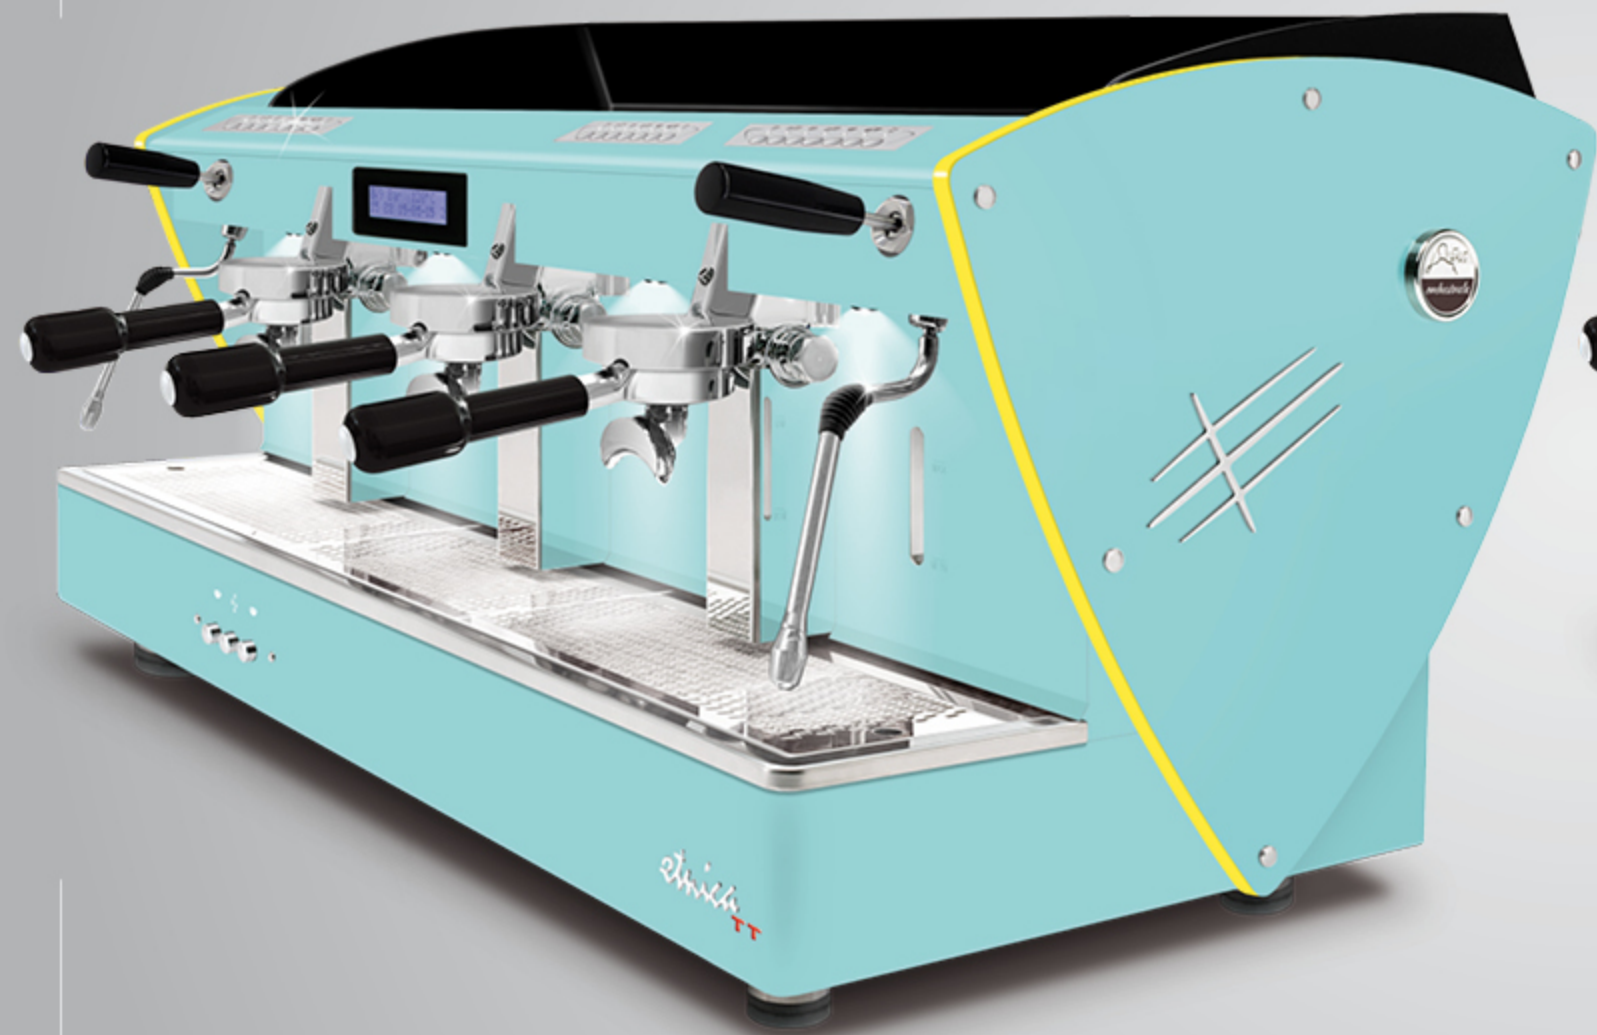

All blue Tiffany
blue methacrylate