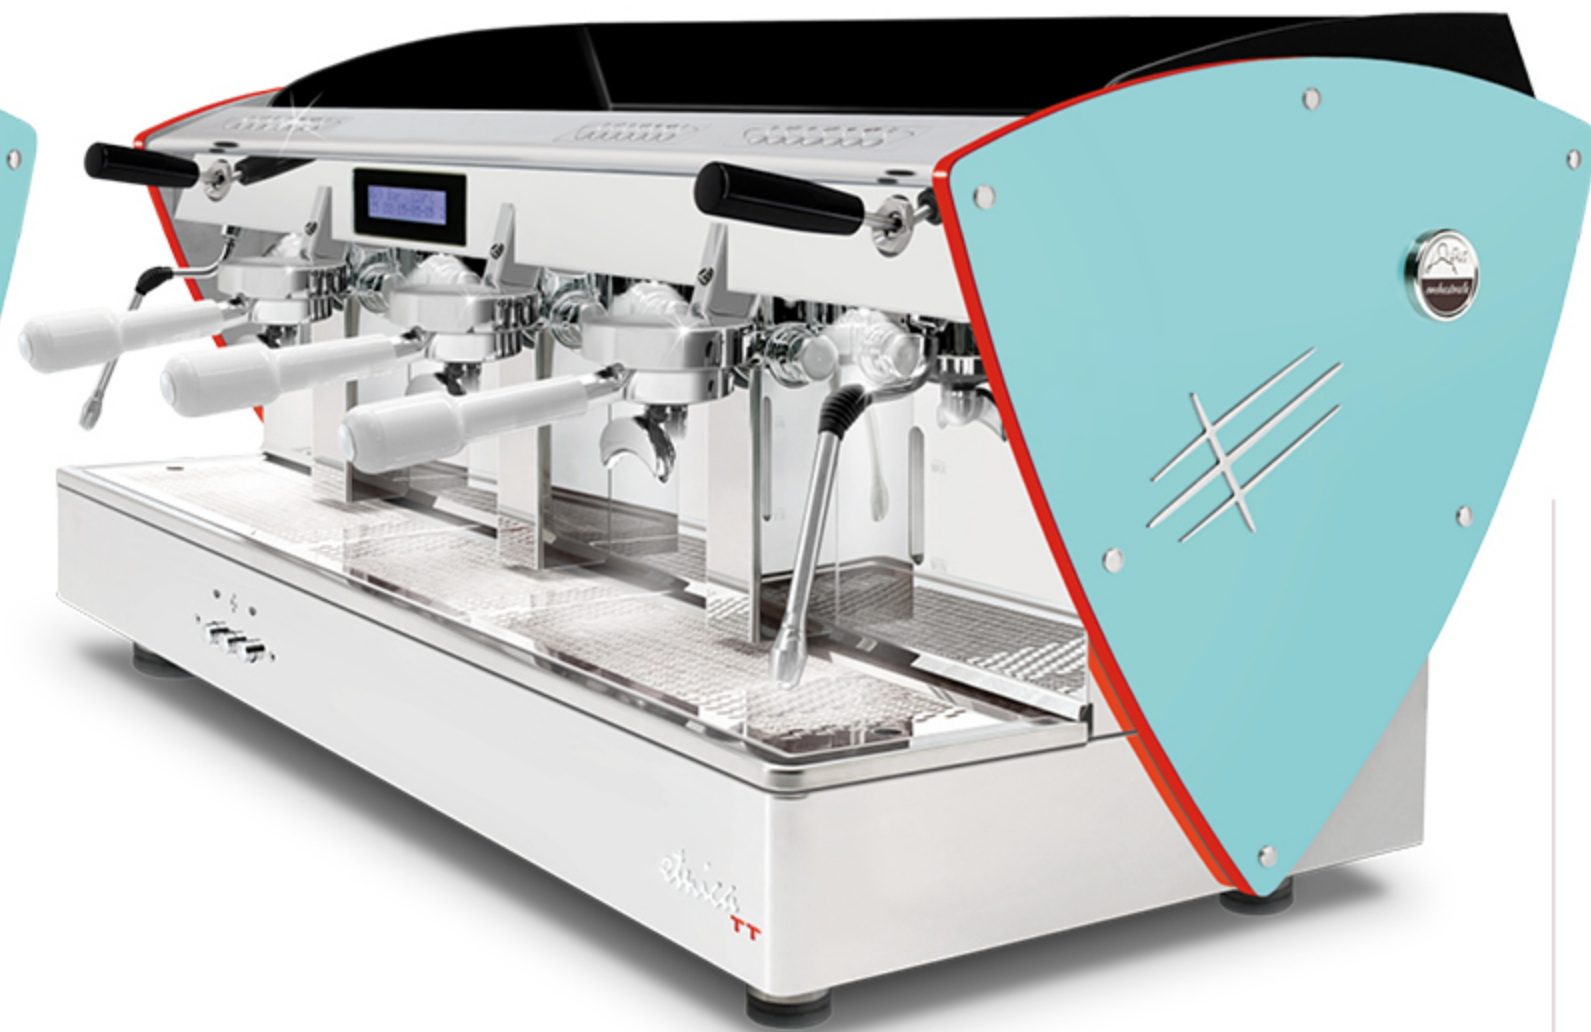

steel painted **blue Tiffany** sides
red methacrylate
white handles