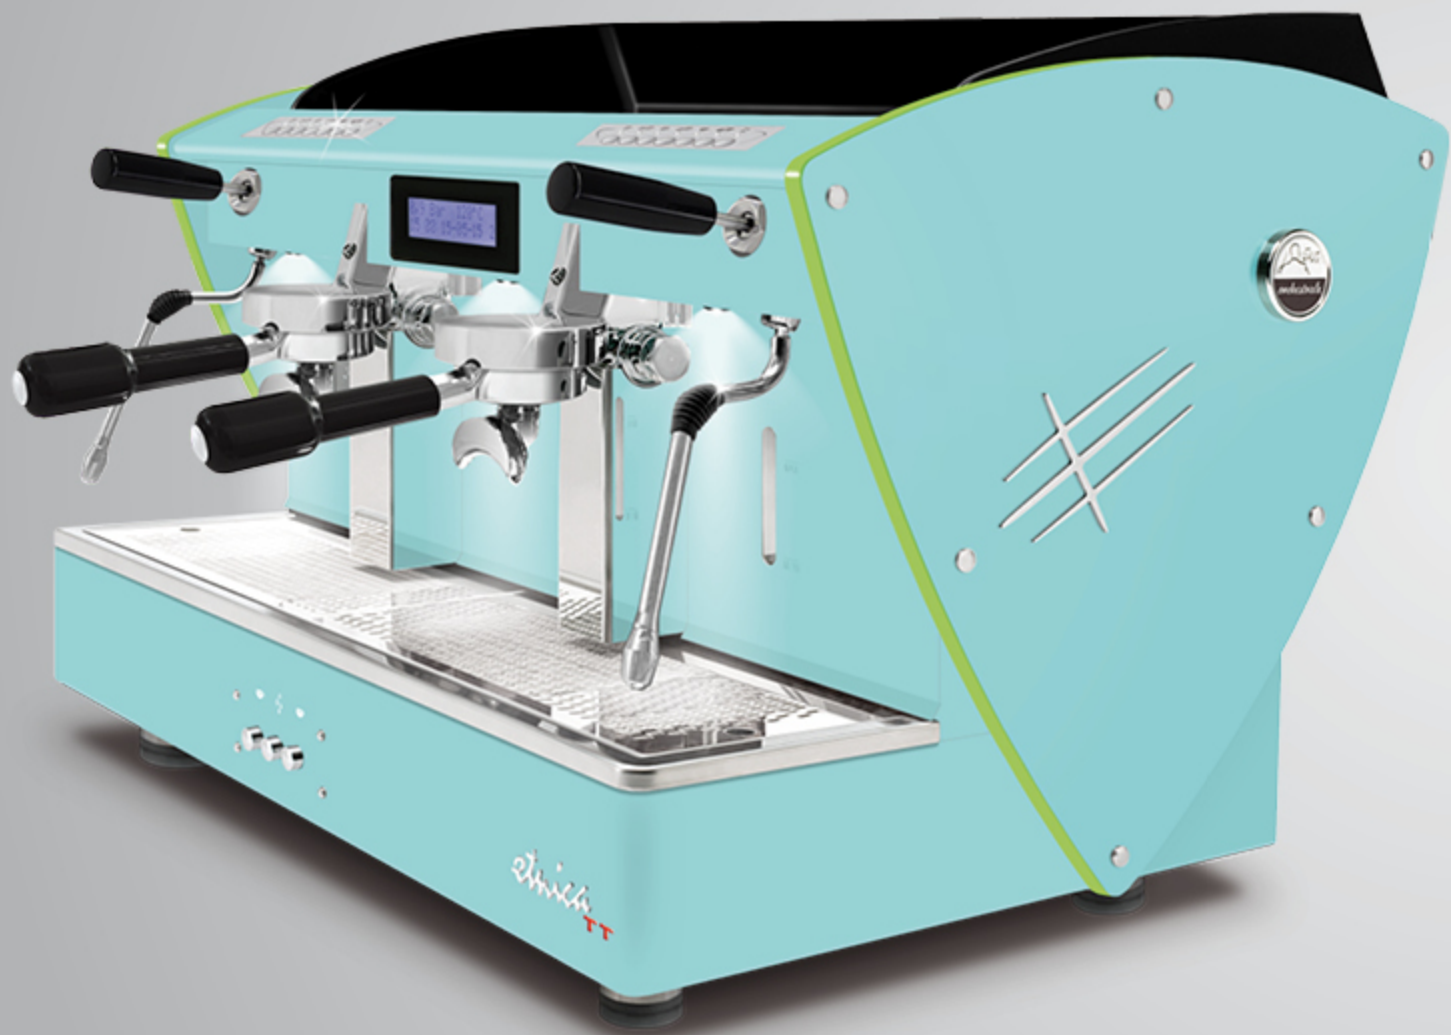

All blue Tiffany
yellow methacrylate