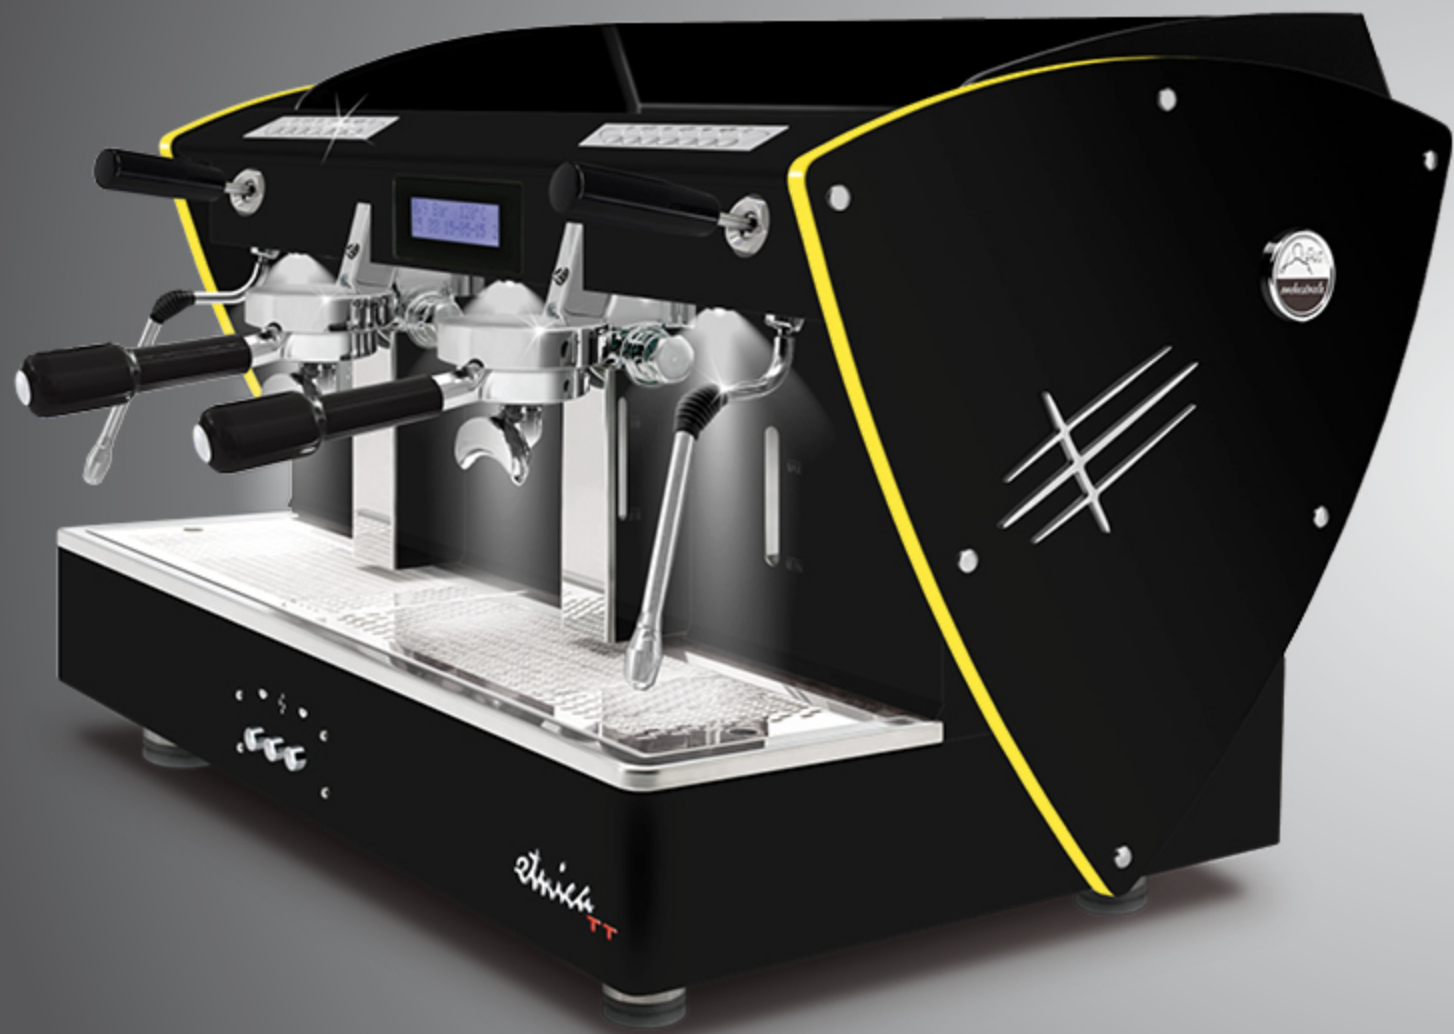

All black
orange methacrylate

All black
blue methacrylate

All black
violet methacrylate

ALL BLACK + LED LIGHT sides

AUTOMATIC
2 gr

With LED back light satin methacrylate outlines.

These outlines are also available with all other aesthetic optional (except for nut wood sides): satin steel sides, other painted sides and Limited Edition sides (super-mirror steel with satined texture).