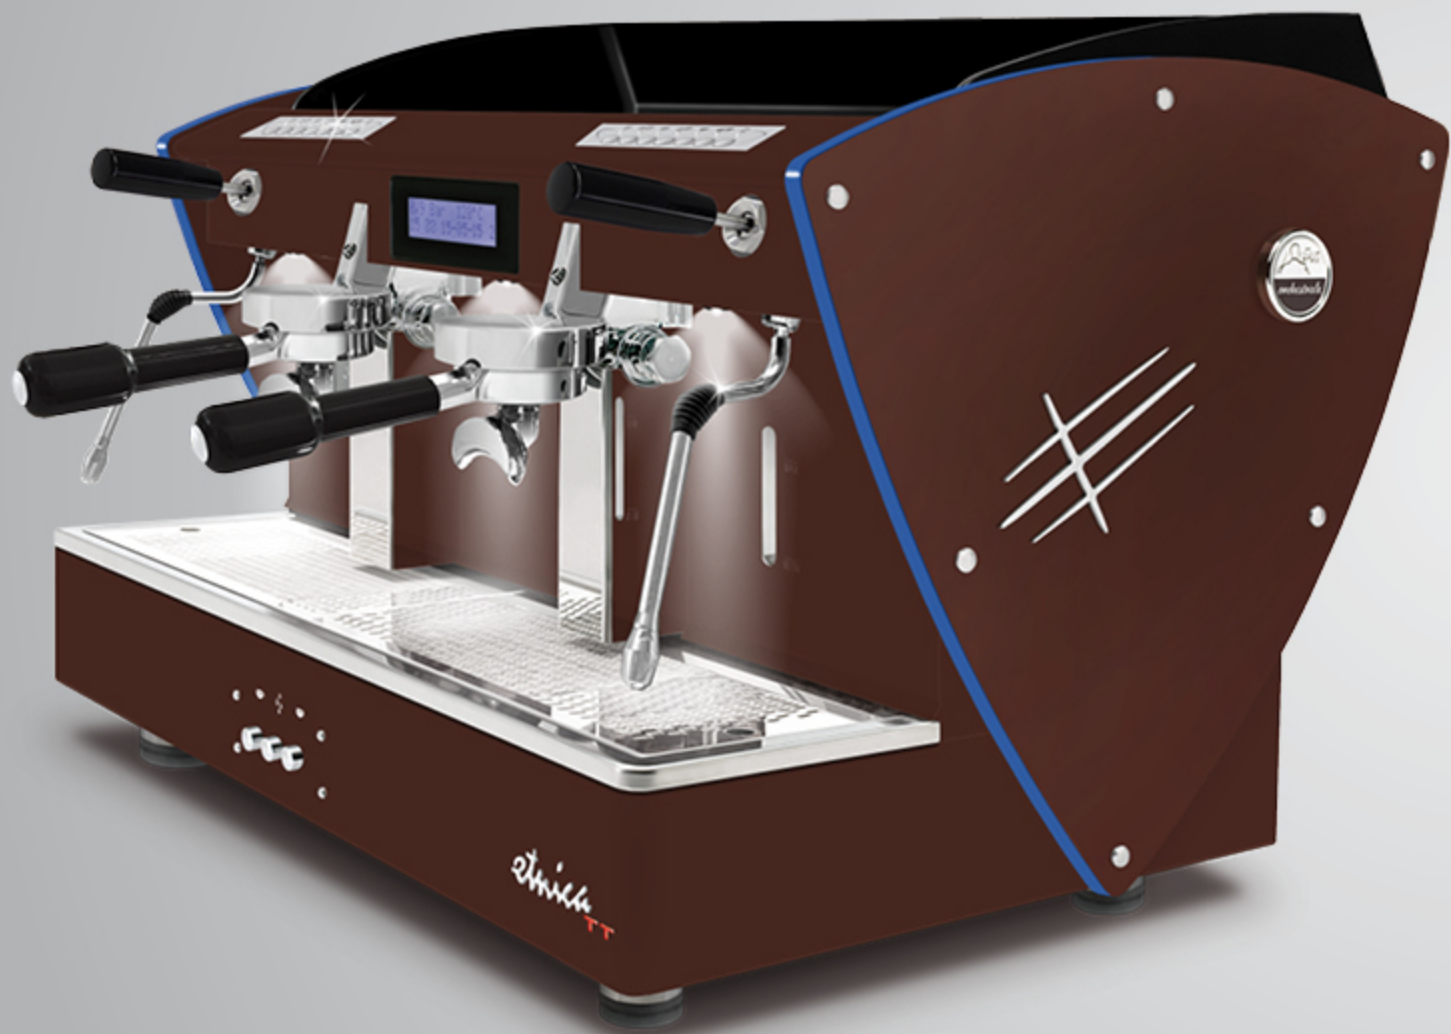

All rust brown
blue methacrylate