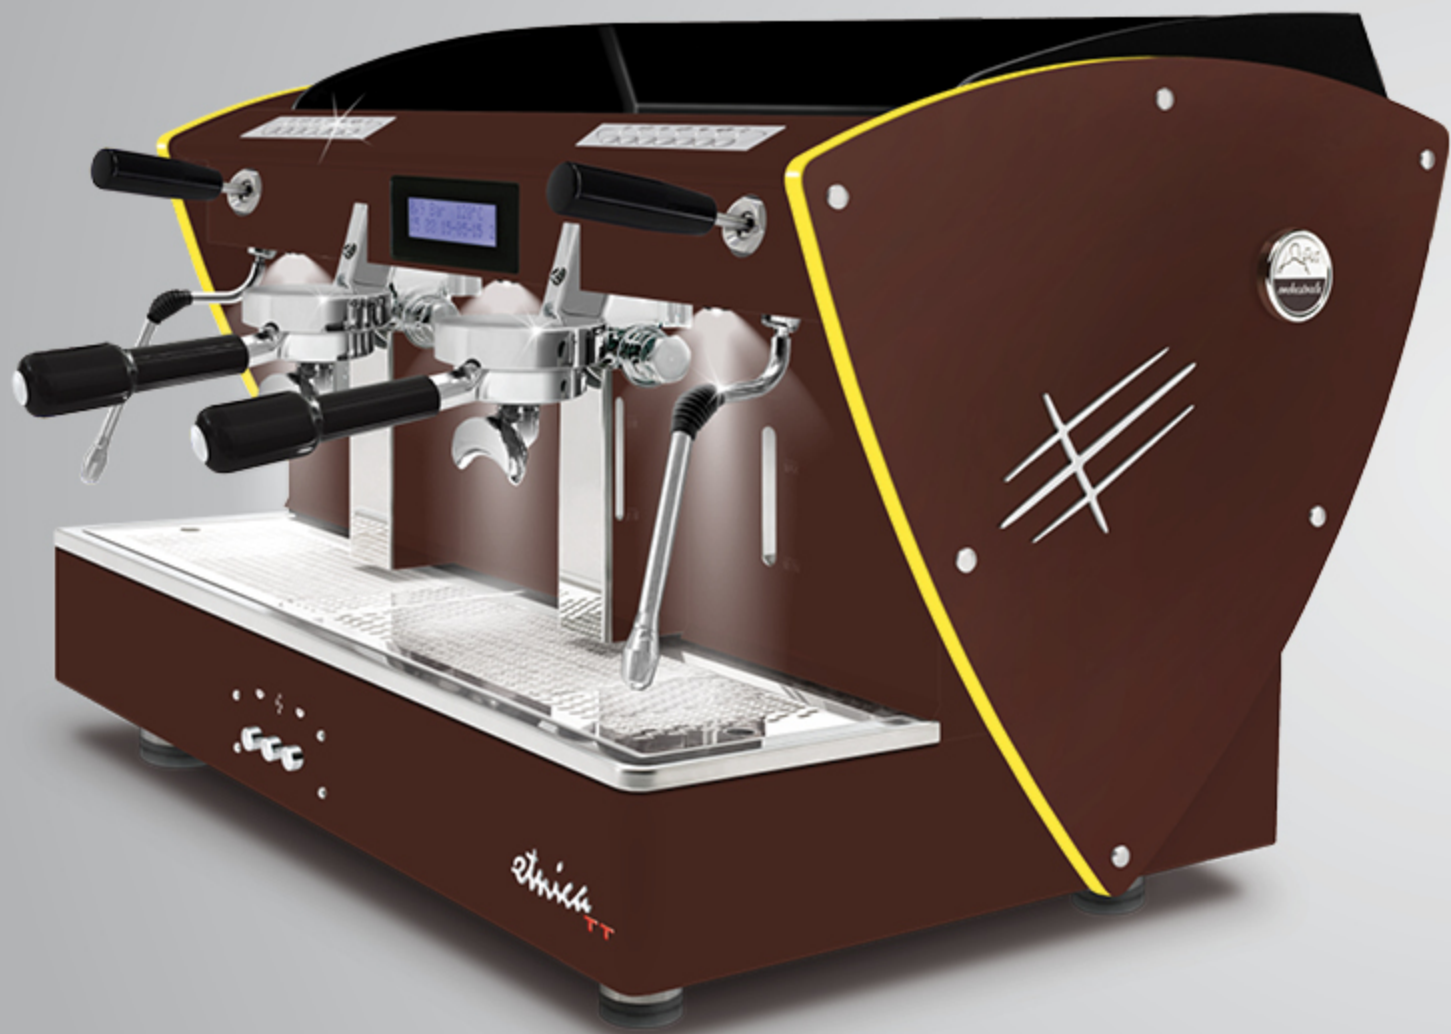

All rust brown
red methacrylate