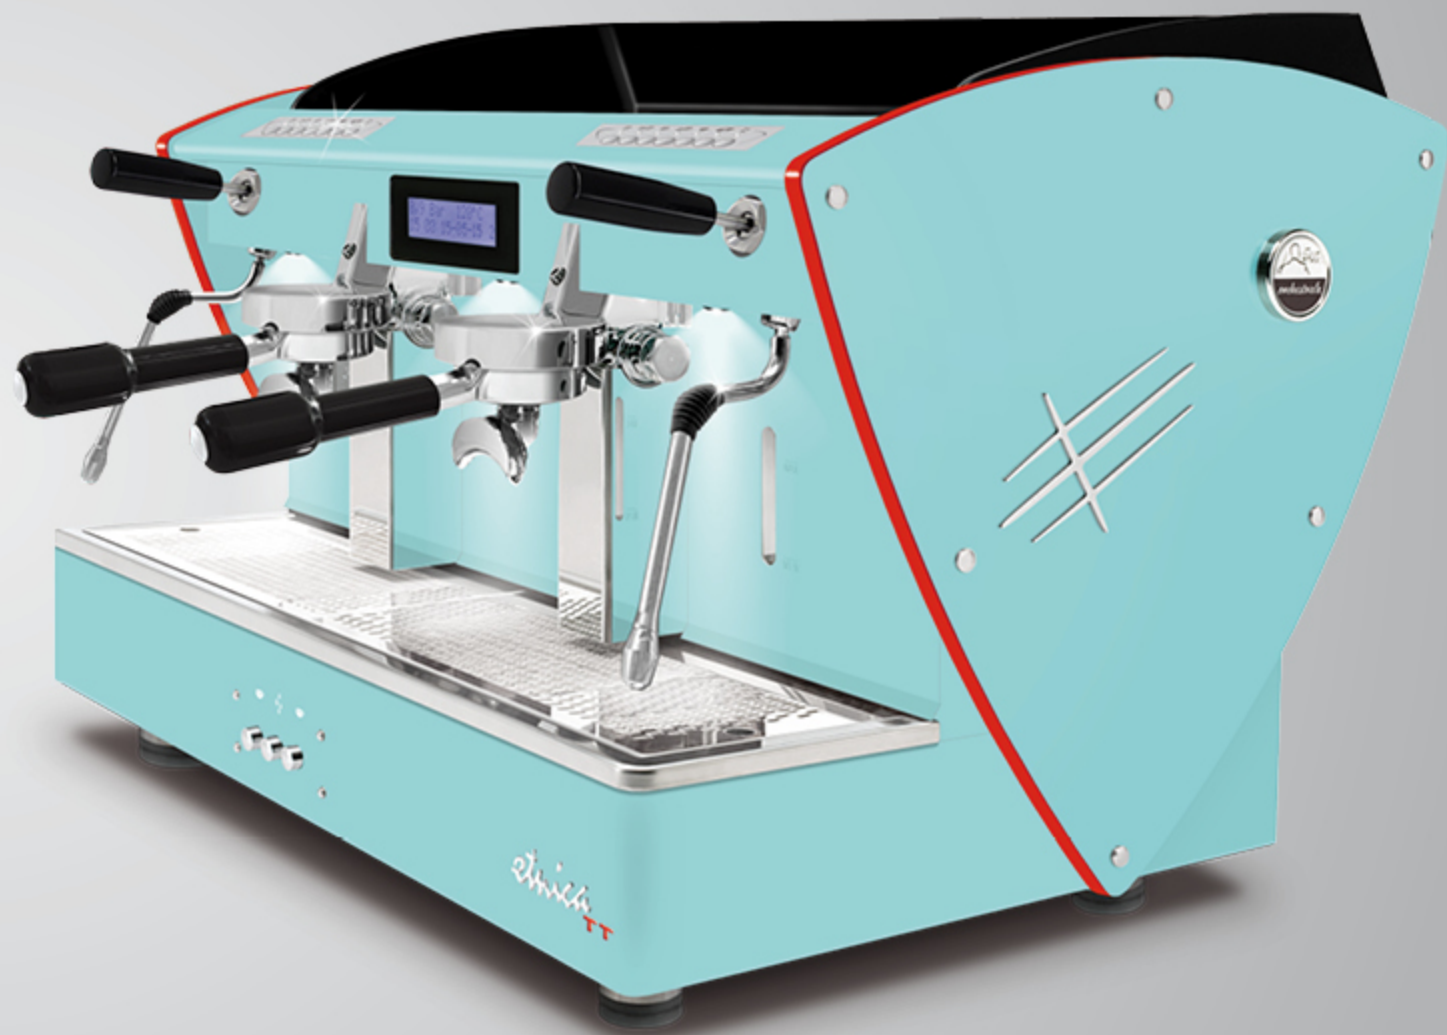

All blue Tiffany
orange methacrylate