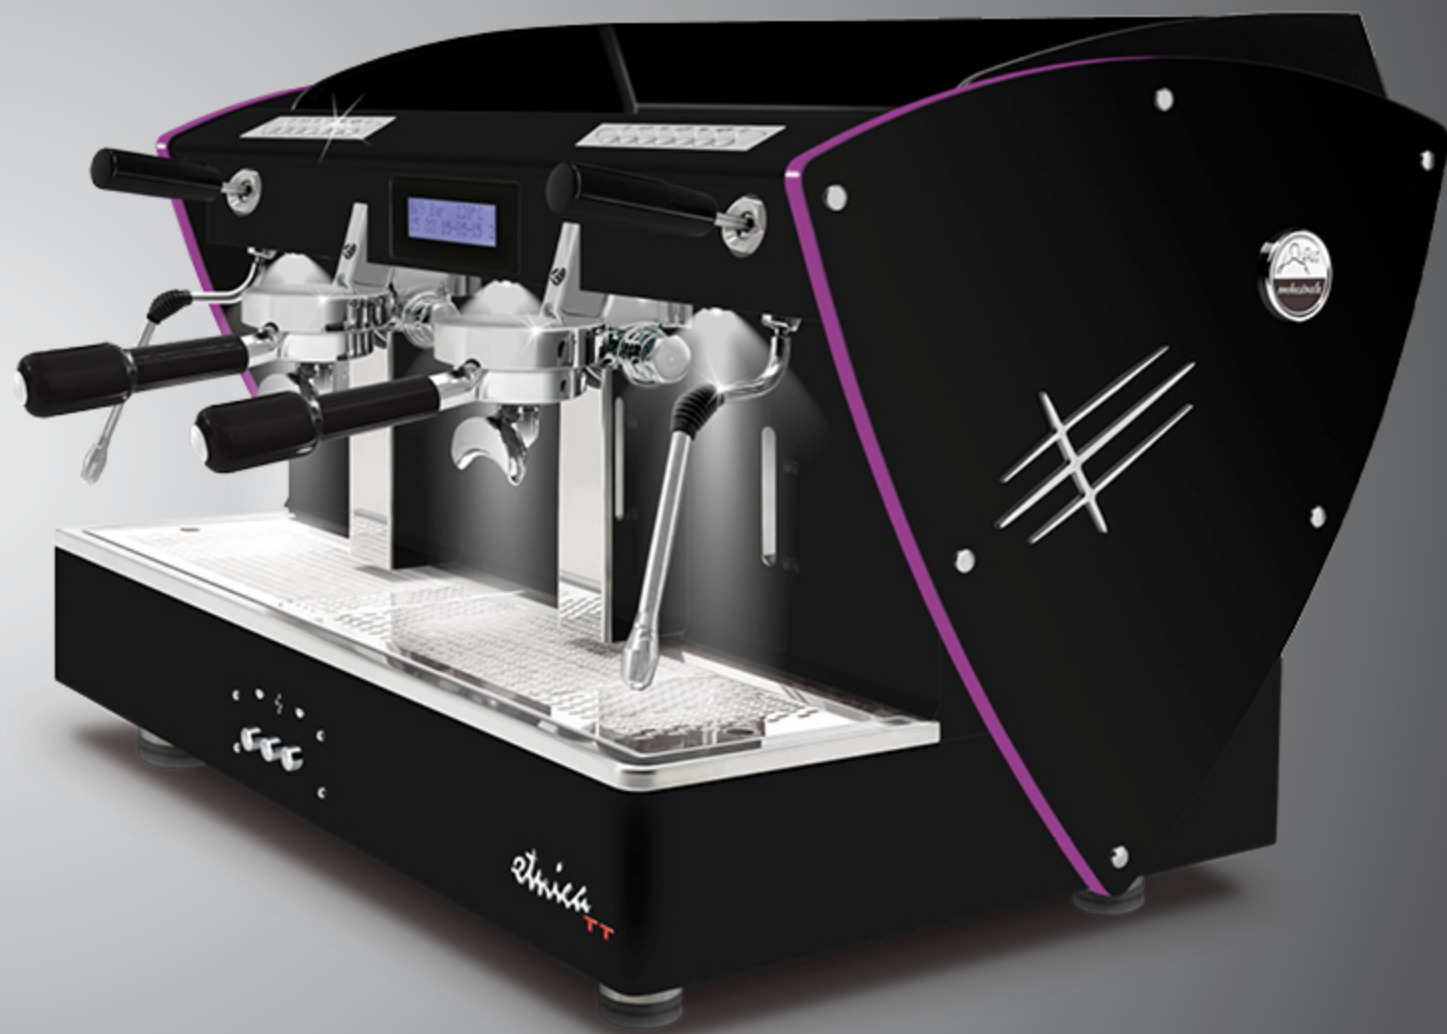

All black
orange methacrylate

All black
blue methacrylate

All black
violet methacrylate

ALL BLACK + LED LIGHT sides

AUTOMATIC
2 gr

With LED back light satin methacrylate outlines.

These outlines are also available with all other aesthetic optional (except for nut wood sides): satin steel sides, other painted sides and Limited Edition sides (super-mirror steel with satined texture).