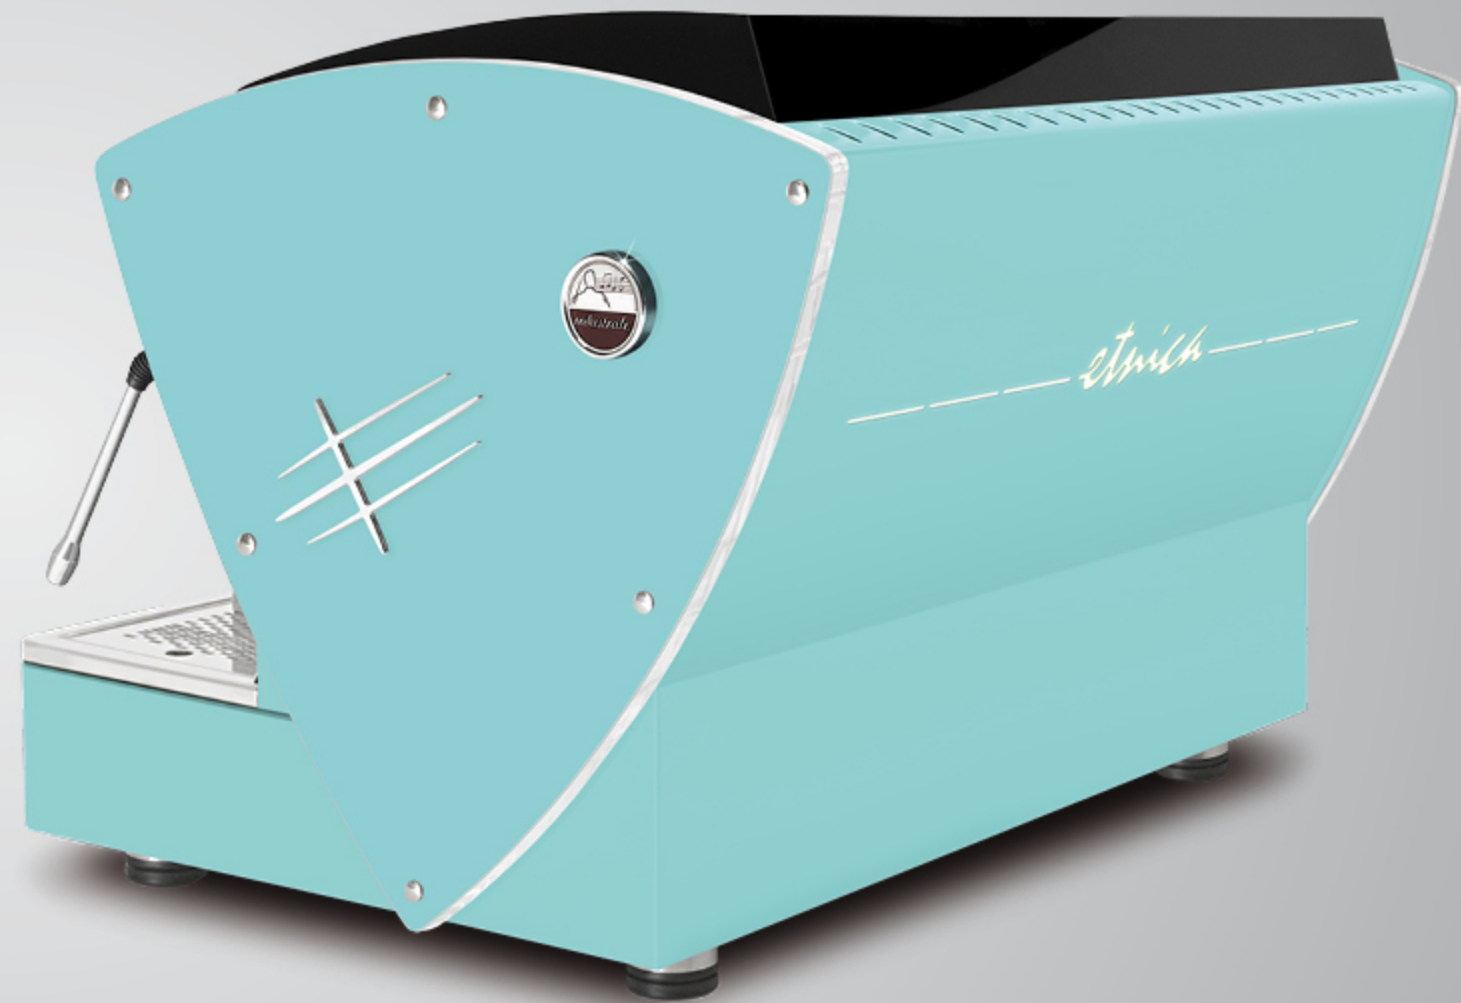

All blue Tiffany
white methacrylate

All blue Tiffany back
transparent methacrylate