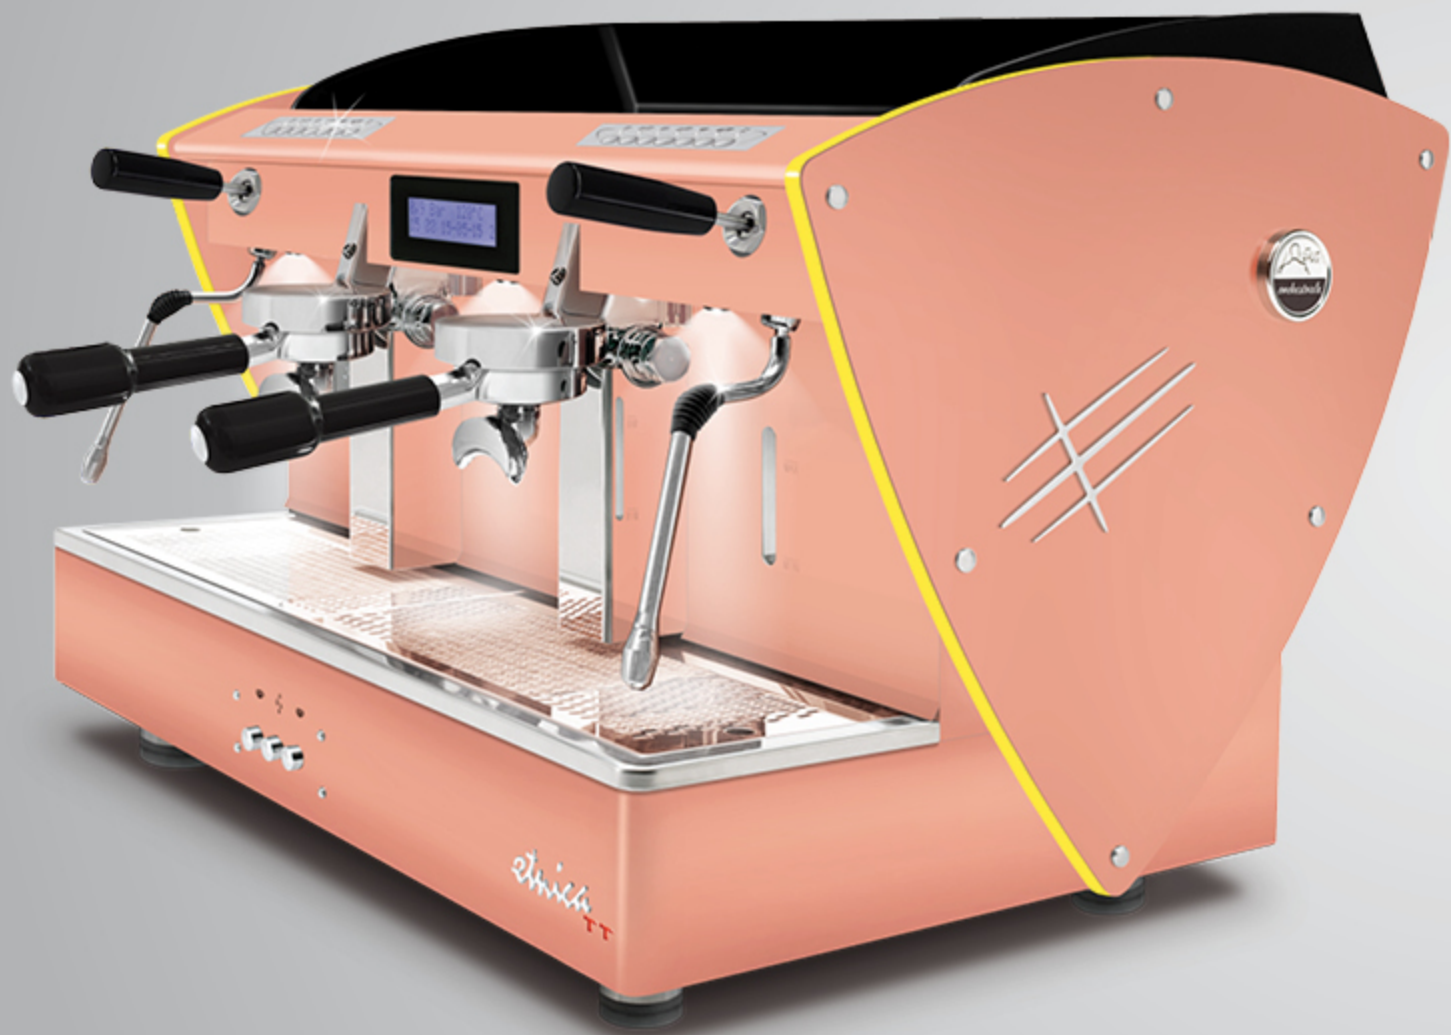

All copper
yellow methacrylate