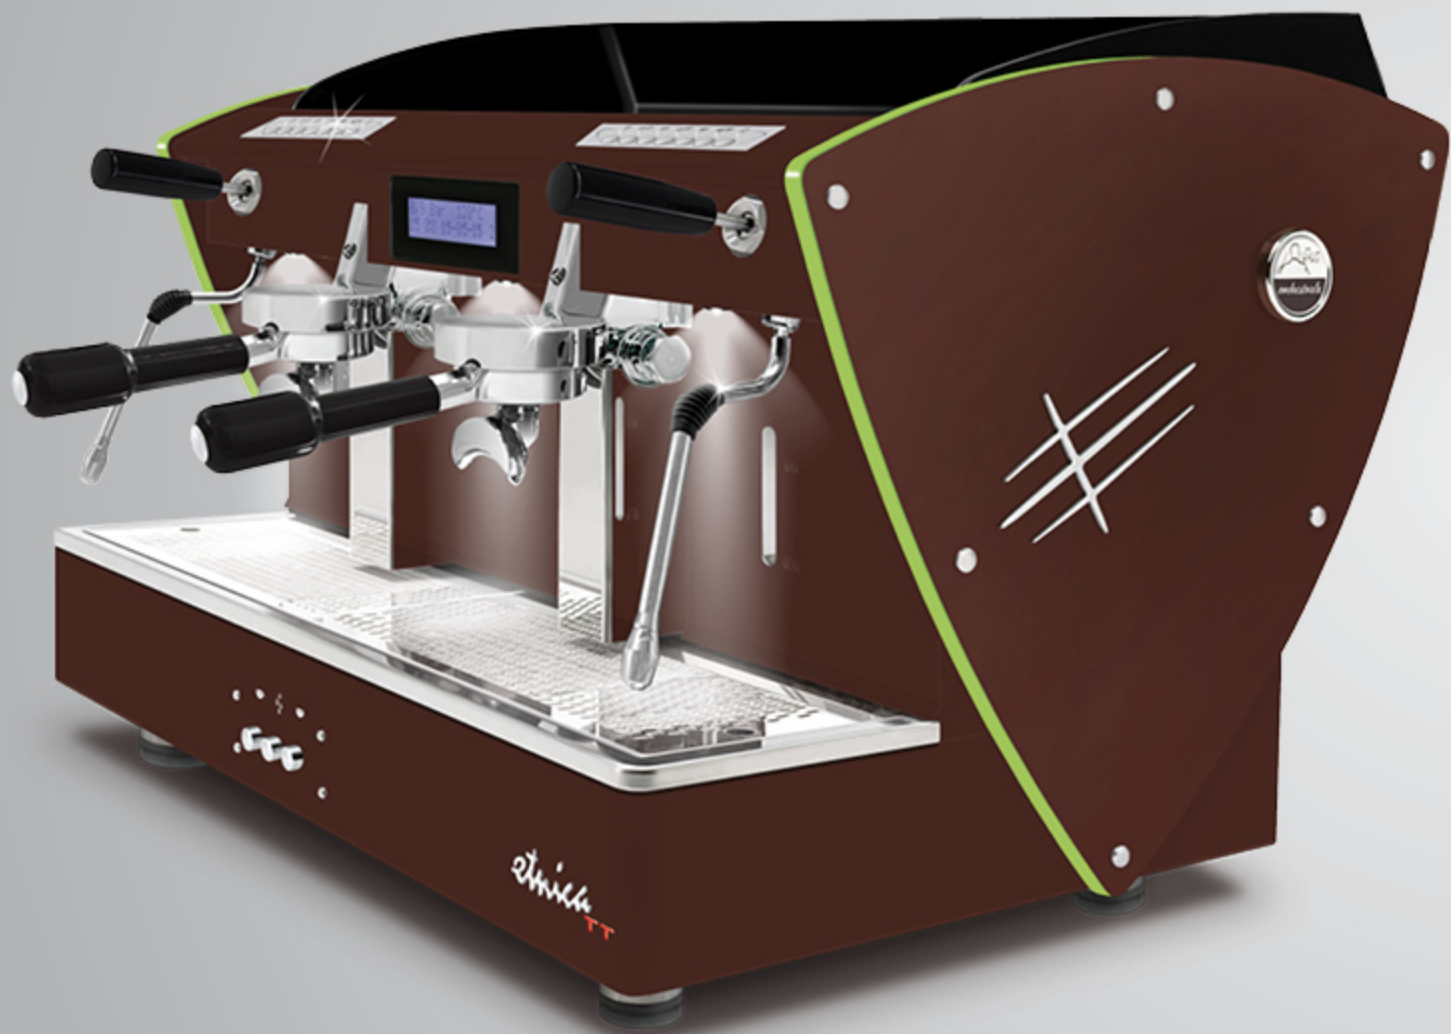

All rust brown
green methacrylate