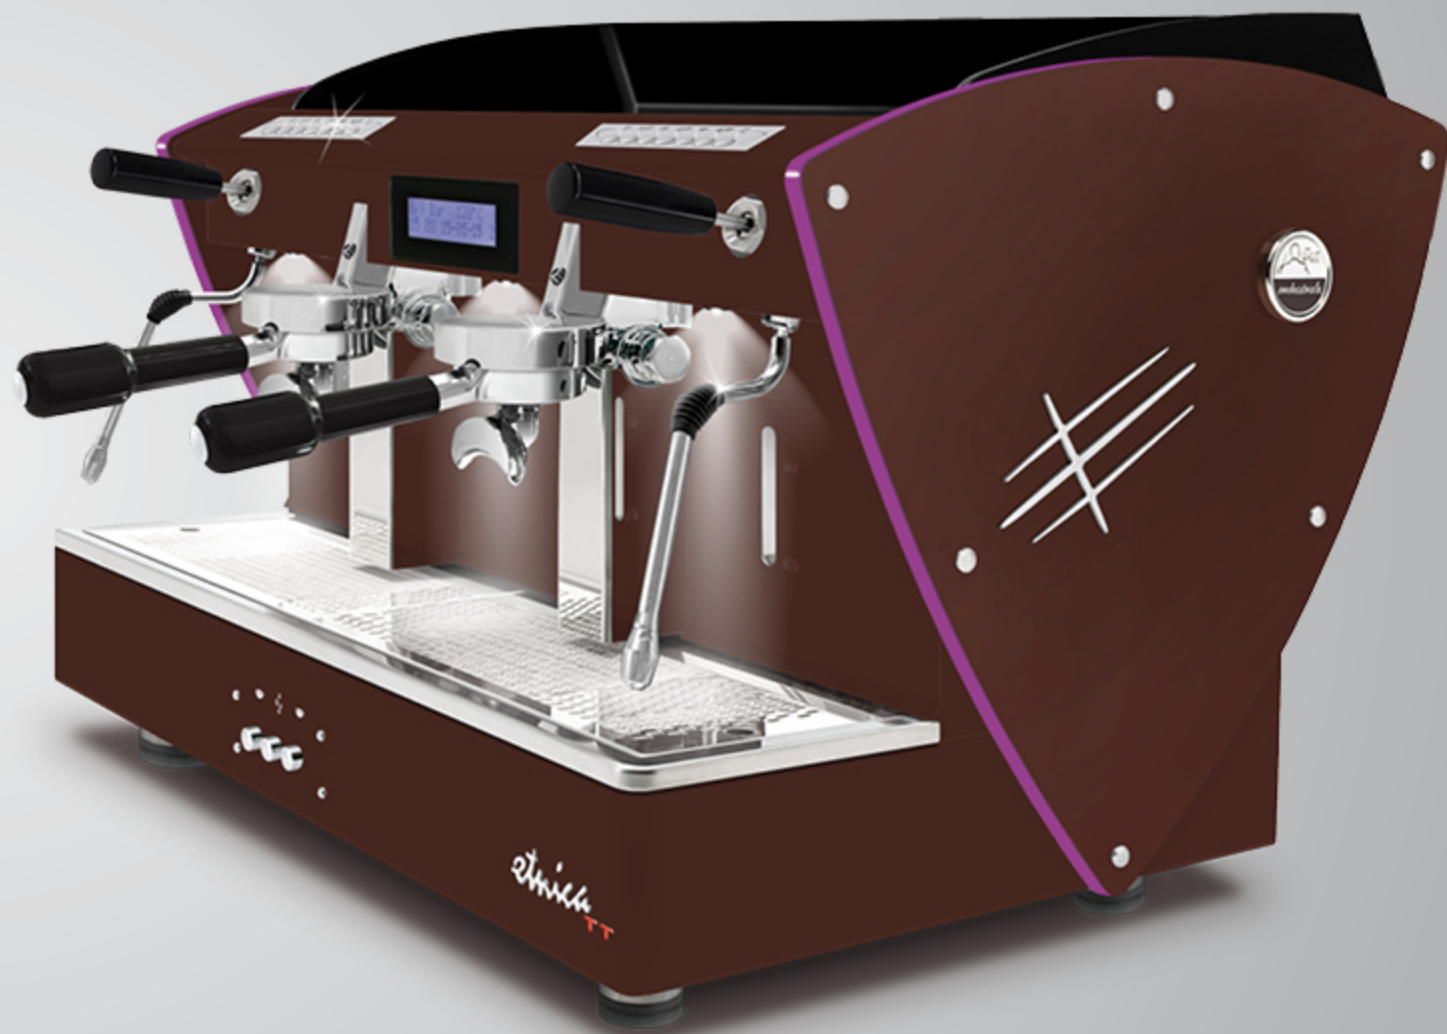

All rust brown
violet methacrylate