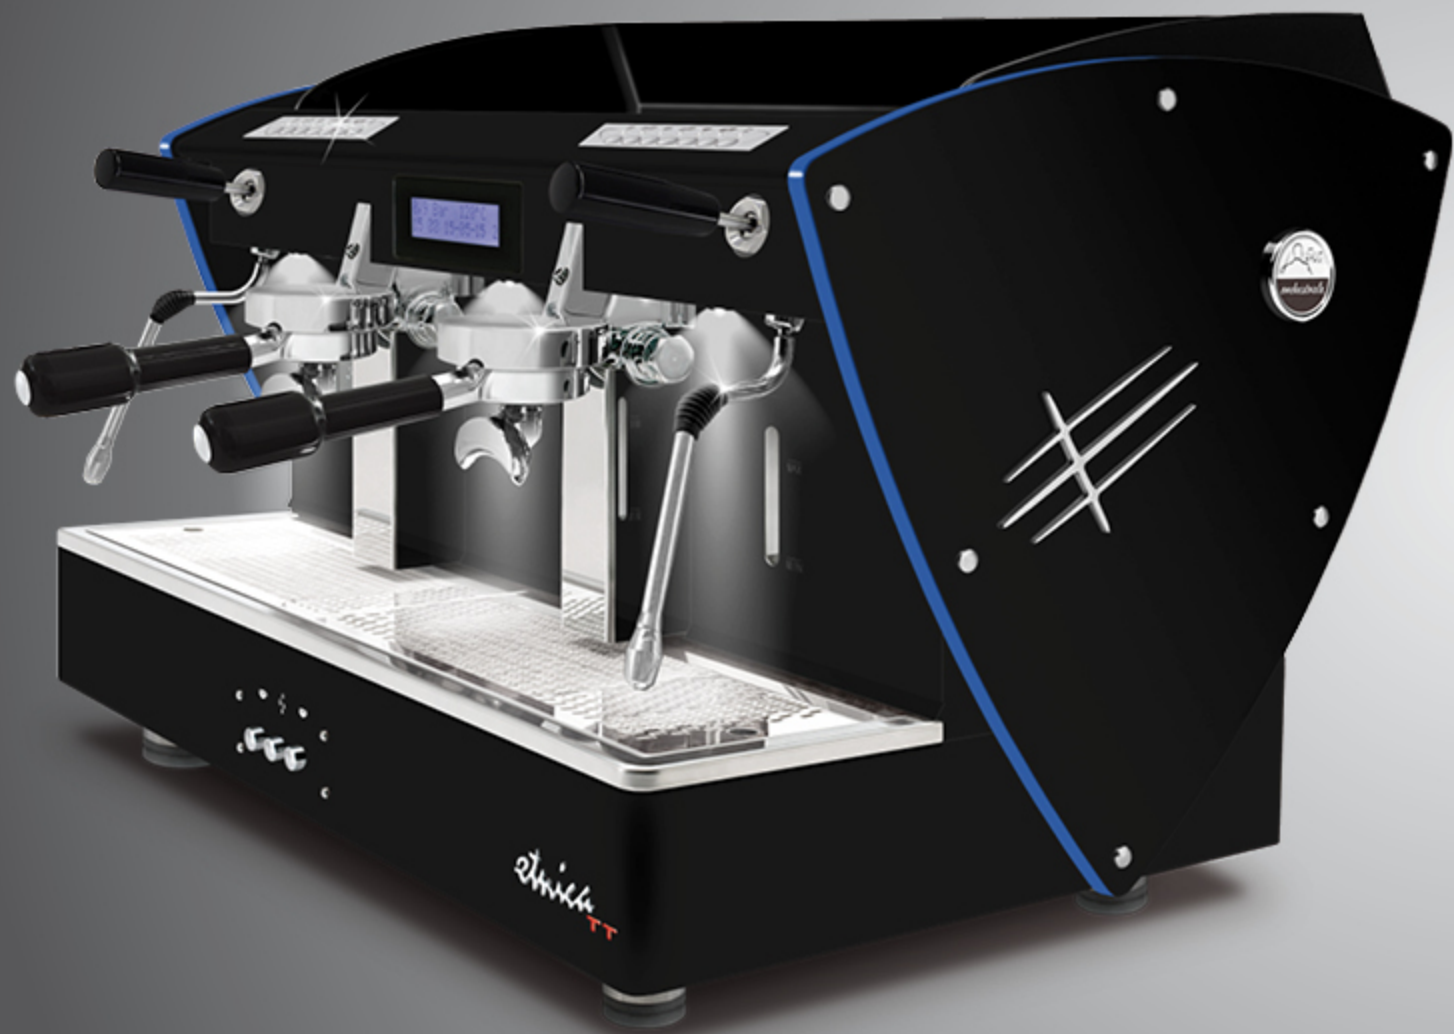

All black
orange methacrylate

All black
blue methacrylate

All black
violet methacrylate

ALL BLACK + LED LIGHT sides

AUTOMATIC
2 gr

With LED back light satin methacrylate outlines.

These outlines are also available with all other aesthetic optional (except for nut wood sides): satin steel sides, other painted sides and Limited Edition sides (super-mirror steel with satined texture).